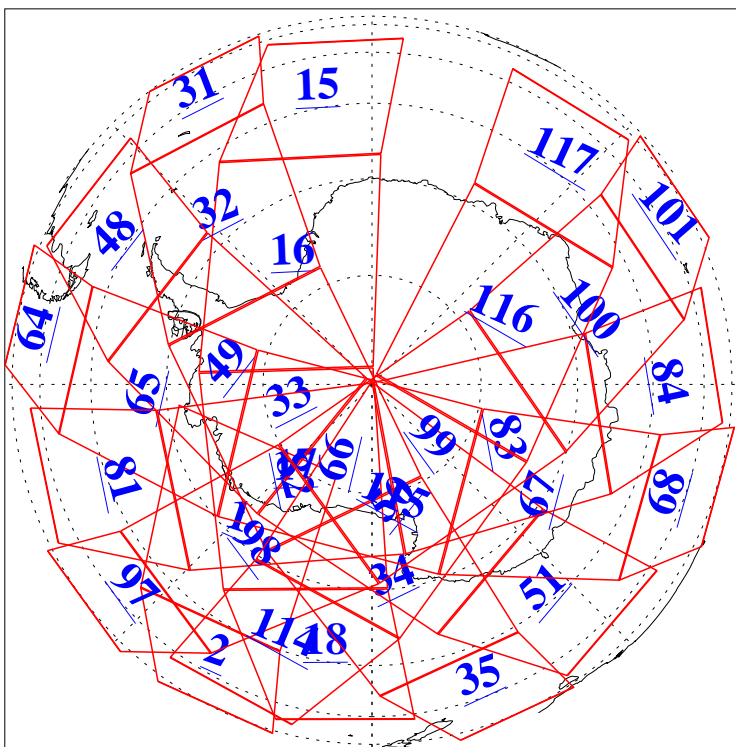

L1B Availability
AMSU Granules: 240
HSB Granules: 0
AIRS Granules: 240

14 Jun 2010
DoY 165
Aqua Day 2963
Granules: 1 to 120

Granules: 121 to 240

Legend: AMSU Available, HSB Available, AIRS Available

L1B Availability
AMSU Granules: 240
HSB Granules: 0
AIRS Granules: 240

14 Jun 2010
DoY 165
Aqua Day 2963

Ascending Granules

Descending Granules

Legend: AMSU Available, HSB Available, AIRS Available

L1B Availability
AMSU Granules: 240
HSB Granules: 0
AIRS Granules: 240

14 Jun 2010
DoY 165
Aqua Day 2963

Northern Hemisphere Granules

Southern Hemisphere Granules

Legend: AMSU Available, HSB Available, AIRS Available