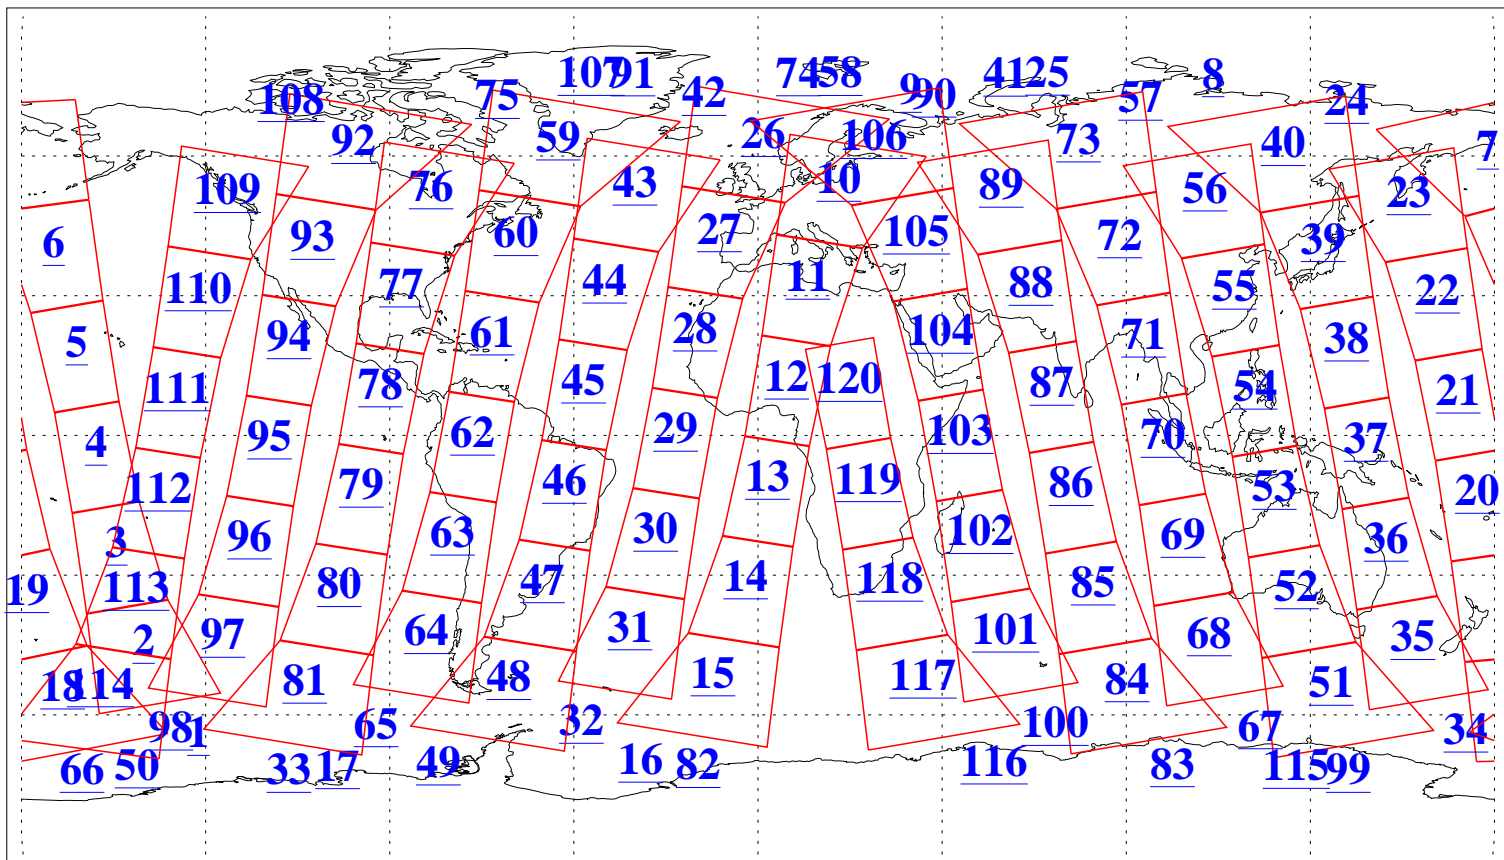

L1B Availability
AMSU Granules: 240
HSB Granules: 0
AIRS Granules: 240

14 Jun 2010
DoY 165
Aqua Day 2963
Granules: 1 to 120

Granules: 121 to 240

Legend: AMSU Available, HSB Available, AIRS Available

L1B Availability
AMSU Granules: 240
HSB Granules: 0
AIRS Granules: 240

14 Jun 2010
DoY 165
Aqua Day 2963

Ascending Granules

Descending Granules

Legend: AMSU Available, HSB Available, AIRS Available

L1B Availability
AMSU Granules: 240
HSB Granules: 0
AIRS Granules: 240

14 Jun 2010
DoY 165
Aqua Day 2963

Northern Hemisphere Granules

Southern Hemisphere Granules

Legend: AMSU Available, HSB Available, AIRS Available