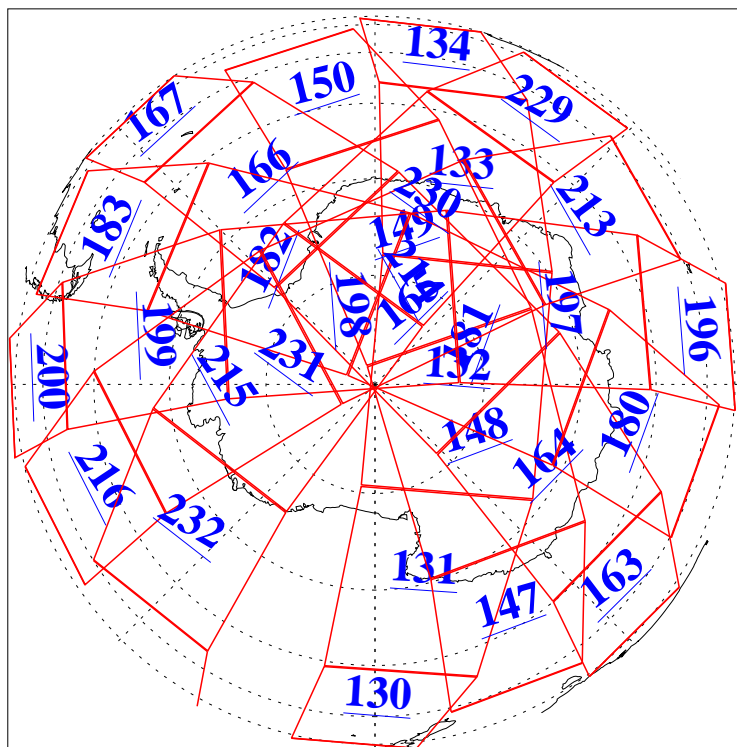

L1B Availability
AMSU Granules: 240
HSB Granules: 0
AIRS Granules: 240

14 Jun 2010
DoY 165
Aqua Day 2963
Granules: 1 to 120

Granules: 121 to 240

Legend: AMSU Available, HSB Available, AIRS Available

L1B Availability
AMSU Granules: 240
HSB Granules: 0
AIRS Granules: 240

14 Jun 2010
DoY 165
Aqua Day 2963

Ascending Granules

Descending Granules

Legend: AMSU Available, HSB Available, AIRS Available

L1B Availability
AMSU Granules: 240
HSB Granules: 0
AIRS Granules: 240

14 Jun 2010
DoY 165
Aqua Day 2963

Northern Hemisphere Granules

Southern Hemisphere Granules

Legend: AMSU Available, HSB Available, AIRS Available