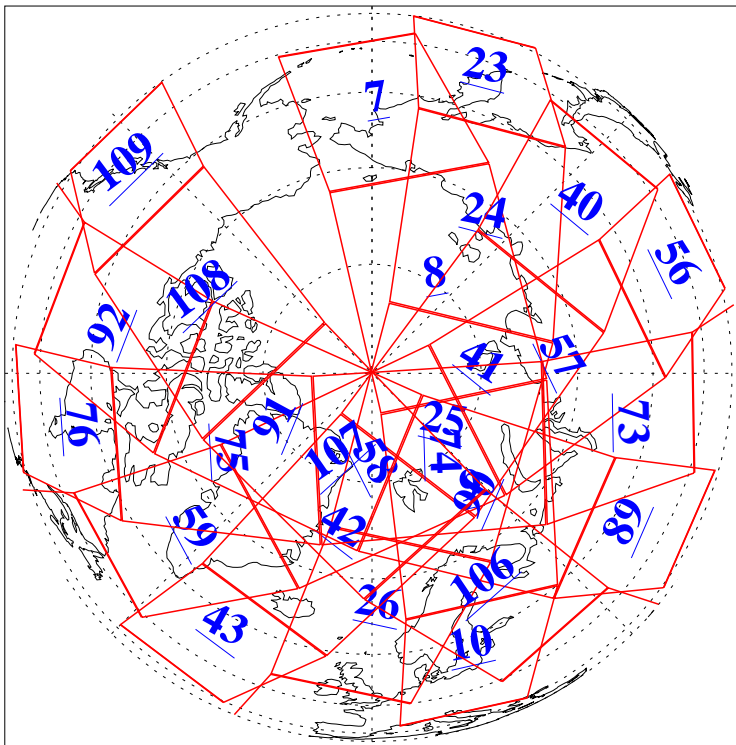

L1B Availability
AMSU Granules: 240
HSB Granules: 0
AIRS Granules: 240

14 Jun 2010
DoY 165
Aqua Day 2963
Granules: 1 to 120

Granules: 121 to 240

Legend: AMSU Available, HSB Available, AIRS Available

L1B Availability
AMSU Granules: 240
HSB Granules: 0
AIRS Granules: 240

14 Jun 2010
DoY 165
Aqua Day 2963

Ascending Granules

Descending Granules

Legend: AMSU Available, HSB Available, AIRS Available

L1B Availability
AMSU Granules: 240
HSB Granules: 0
AIRS Granules: 240

14 Jun 2010
DoY 165
Aqua Day 2963

Northern Hemisphere Granules

Southern Hemisphere Granules

Legend: AMSU Available, HSB Available, AIRS Available