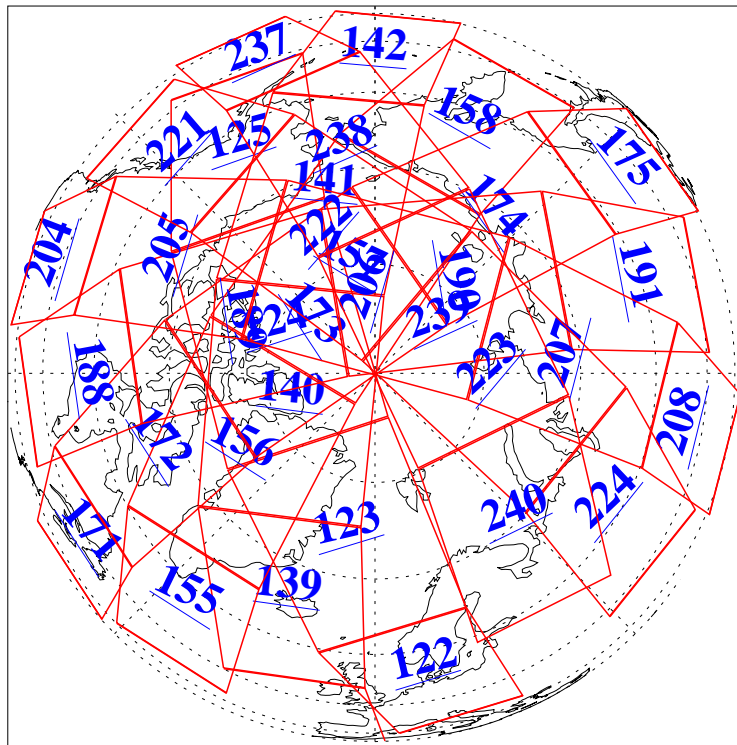

L1B Availability
AMSU Granules: 240
HSB Granules: 0
AIRS Granules: 240

14 Jun 2010
DoY 165
Aqua Day 2963
Granules: 1 to 120

Granules: 121 to 240

Legend: AMSU Available, HSB Available, AIRS Available

L1B Availability
AMSU Granules: 240
HSB Granules: 0
AIRS Granules: 240

14 Jun 2010
DoY 165
Aqua Day 2963

Ascending Granules

Descending Granules

Legend: AMSU Available, HSB Available, AIRS Available

L1B Availability
AMSU Granules: 240
HSB Granules: 0
AIRS Granules: 240

14 Jun 2010
DoY 165
Aqua Day 2963

Northern Hemisphere Granules

Southern Hemisphere Granules

Legend: AMSU Available, HSB Available, AIRS Available