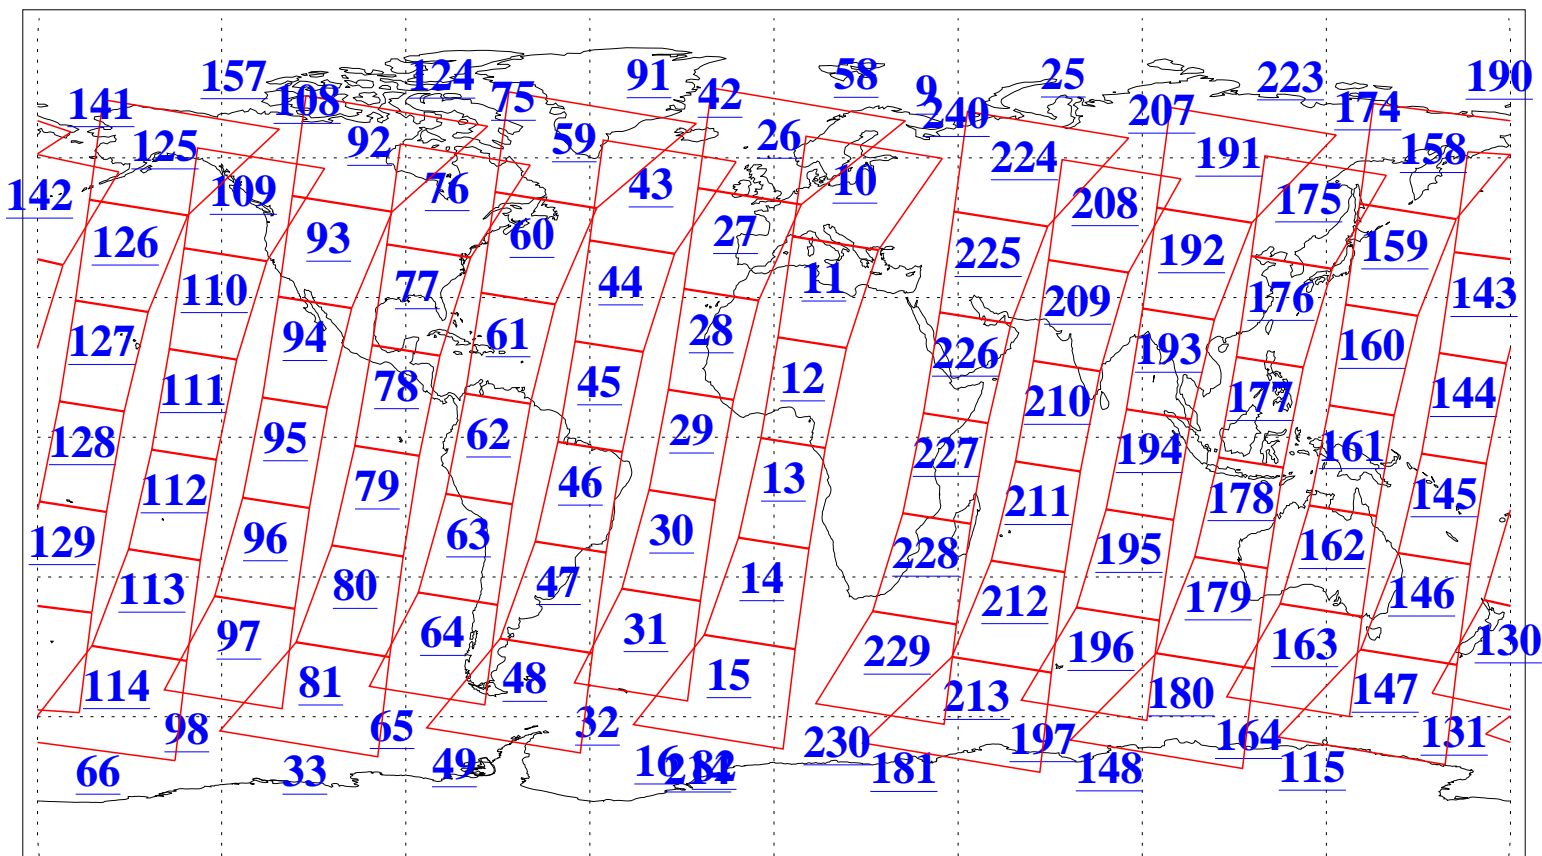

L1B Availability
AMSU Granules: 240
HSB Granules: 0
AIRS Granules: 240

14 Jun 2010
DoY 165
Aqua Day 2963
Granules: 1 to 120

Granules: 121 to 240

Legend: AMSU Available, HSB Available, AIRS Available

L1B Availability
AMSU Granules: 240
HSB Granules: 0
AIRS Granules: 240

14 Jun 2010
DoY 165
Aqua Day 2963

Ascending Granules

Descending Granules

Legend: AMSU Available, HSB Available, AIRS Available

L1B Availability
AMSU Granules: 240
HSB Granules: 0
AIRS Granules: 240

14 Jun 2010
DoY 165
Aqua Day 2963

Northern Hemisphere Granules

Southern Hemisphere Granules

Legend: AMSU Available, HSB Available, AIRS Available