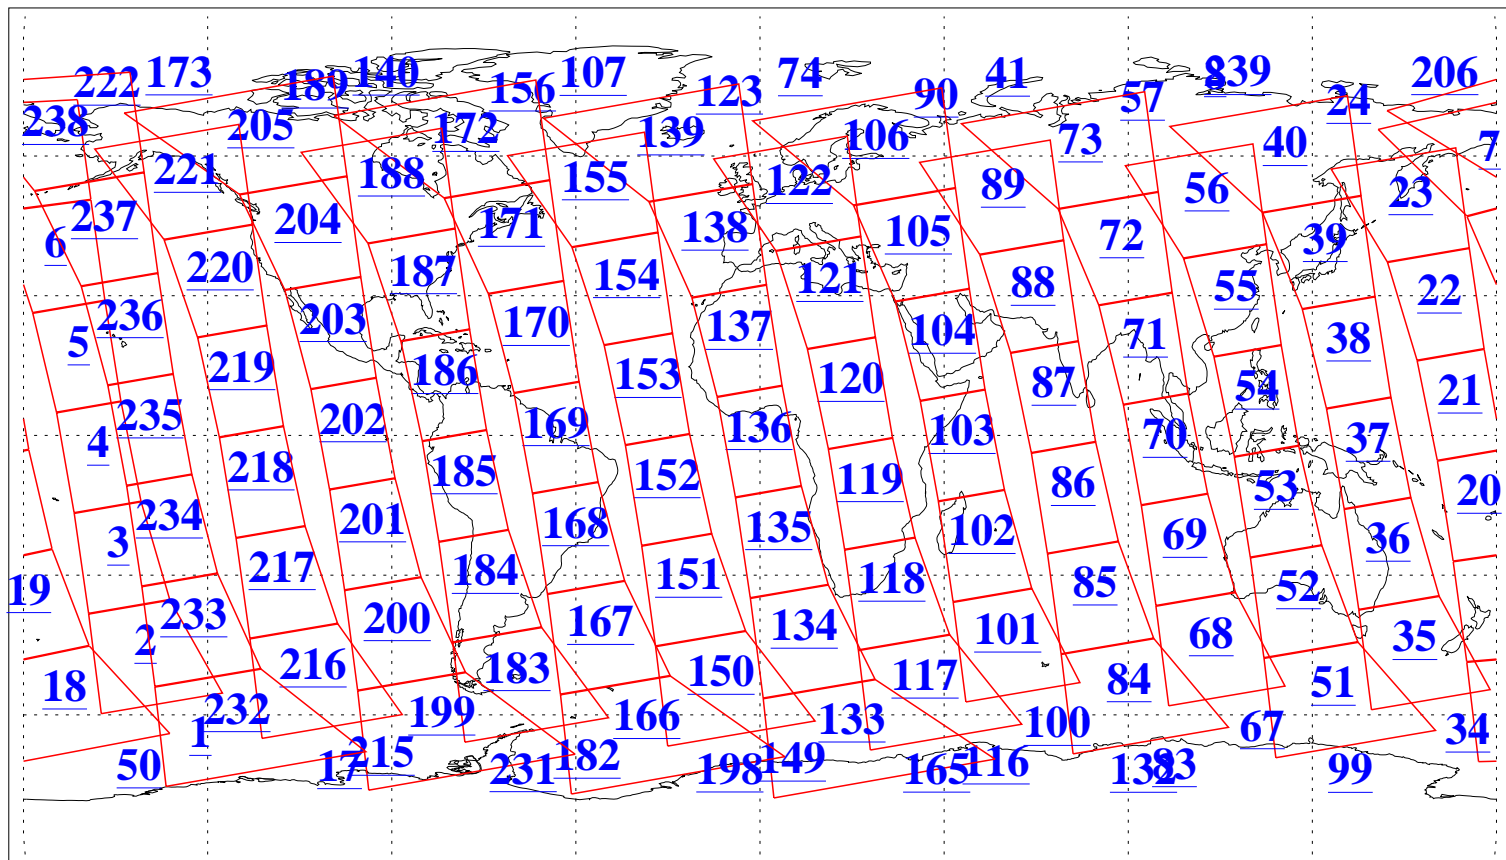

L1B Availability
AMSU Granules: 240
HSB Granules: 0
AIRS Granules: 240

14 Jun 2010
DoY 165
Aqua Day 2963
Granules: 1 to 120

Granules: 121 to 240

Legend: AMSU Available, HSB Available, AIRS Available

L1B Availability
AMSU Granules: 240
HSB Granules: 0
AIRS Granules: 240

14 Jun 2010
DoY 165
Aqua Day 2963

Ascending Granules

Descending Granules

Legend: AMSU Available, HSB Available, AIRS Available

L1B Availability
AMSU Granules: 240
HSB Granules: 0
AIRS Granules: 240

14 Jun 2010
DoY 165
Aqua Day 2963

Northern Hemisphere Granules

Southern Hemisphere Granules

Legend: AMSU Available, HSB Available, AIRS Available