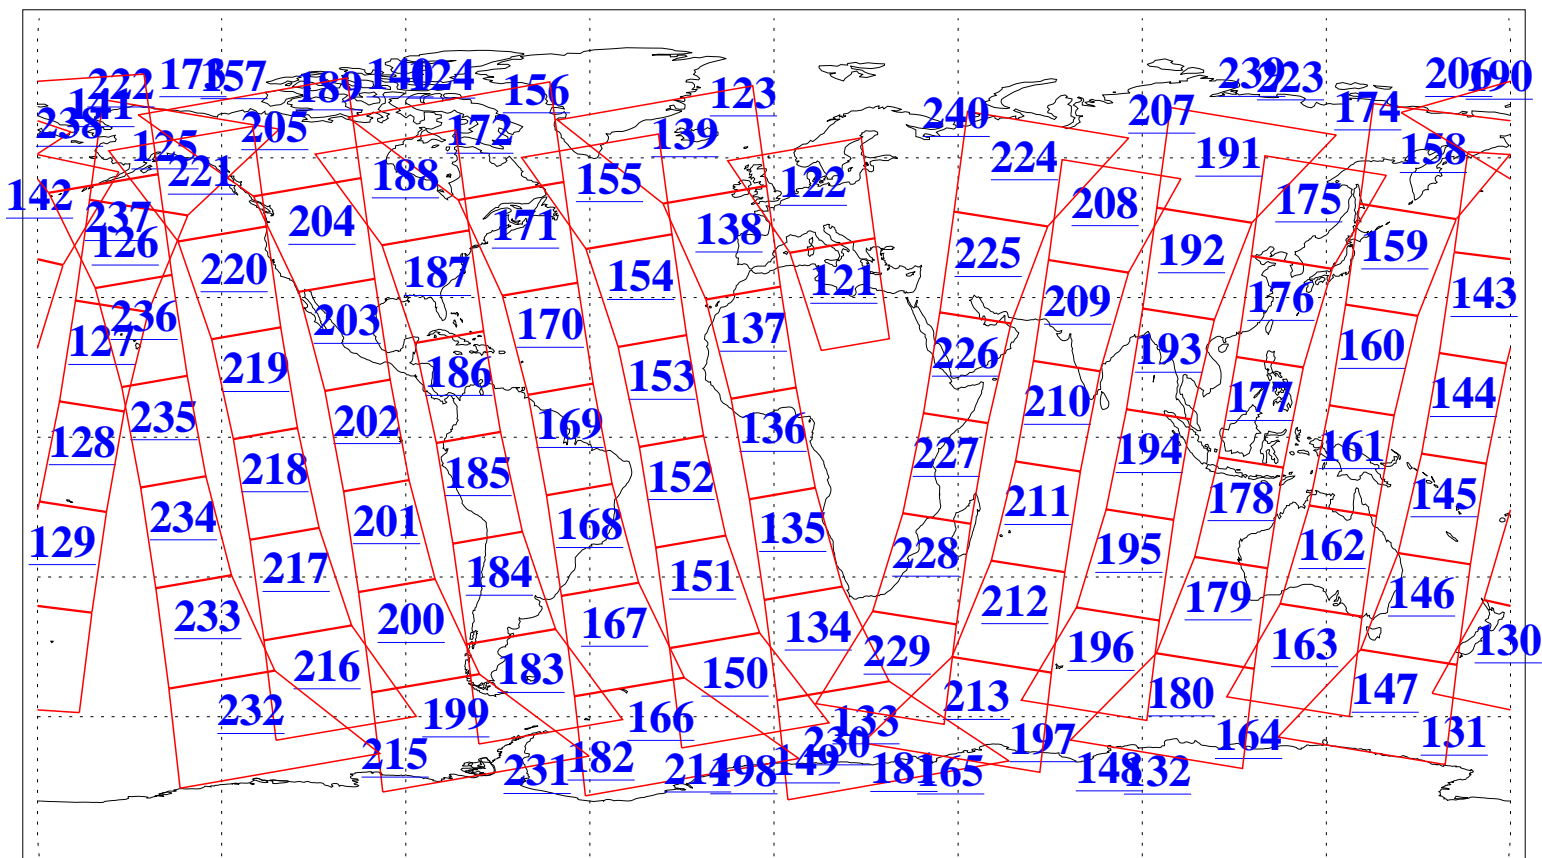

L1B Availability
AMSU Granules: 240
HSB Granules: 0
AIRS Granules: 240

14 Jun 2010
DoY 165
Aqua Day 2963
Granules: 1 to 120

Granules: 121 to 240

Legend: AMSU Available, HSB Available, AIRS Available

L1B Availability
AMSU Granules: 240
HSB Granules: 0
AIRS Granules: 240

14 Jun 2010
DoY 165
Aqua Day 2963

Ascending Granules

Descending Granules

Legend: AMSU Available, HSB Available, AIRS Available

L1B Availability
AMSU Granules: 240
HSB Granules: 0
AIRS Granules: 240

14 Jun 2010
DoY 165
Aqua Day 2963

Northern Hemisphere Granules

Southern Hemisphere Granules

Legend: AMSU Available, HSB Available, AIRS Available