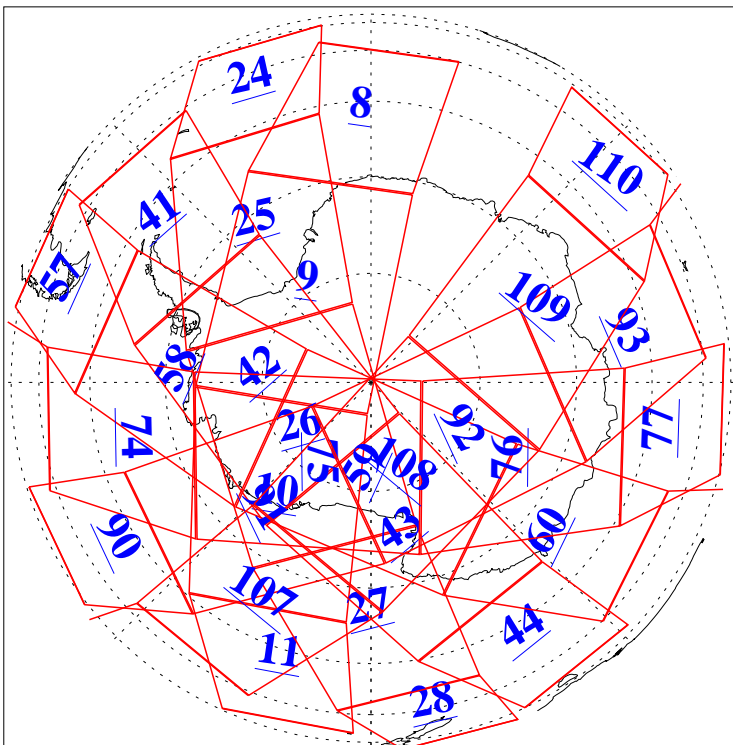

Legend: AMSU Available, HSB Available, AIRS Available