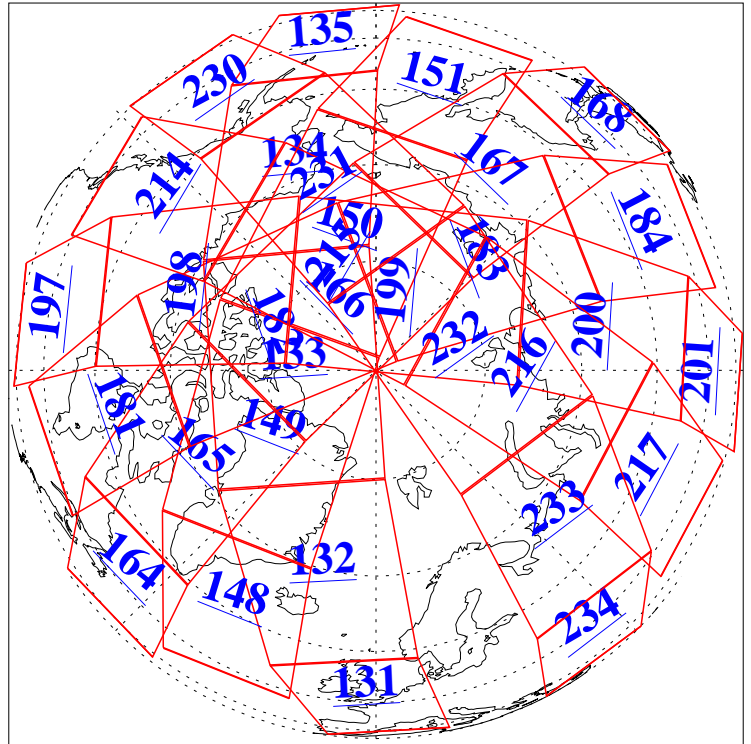

L1B Availability  
AMSU Granules: 240  
HSB Granules: 0  
AIRS Granules: 240

13 Jun 2010  
DoY 164  
Aqua Day 2962  
Granules: 1 to 120

Granules: 121 to 240

Legend: AMSU Available, HSB Available, AIRS Available

L1B Availability  
AMSU Granules: 240  
HSB Granules: 0  
AIRS Granules: 240

13 Jun 2010  
DoY 164  
Aqua Day 2962  
Ascending Granules

Descending Granules

Legend: AMSU Available, HSB Available, AIRS Available

### Northern Hemisphere Granules