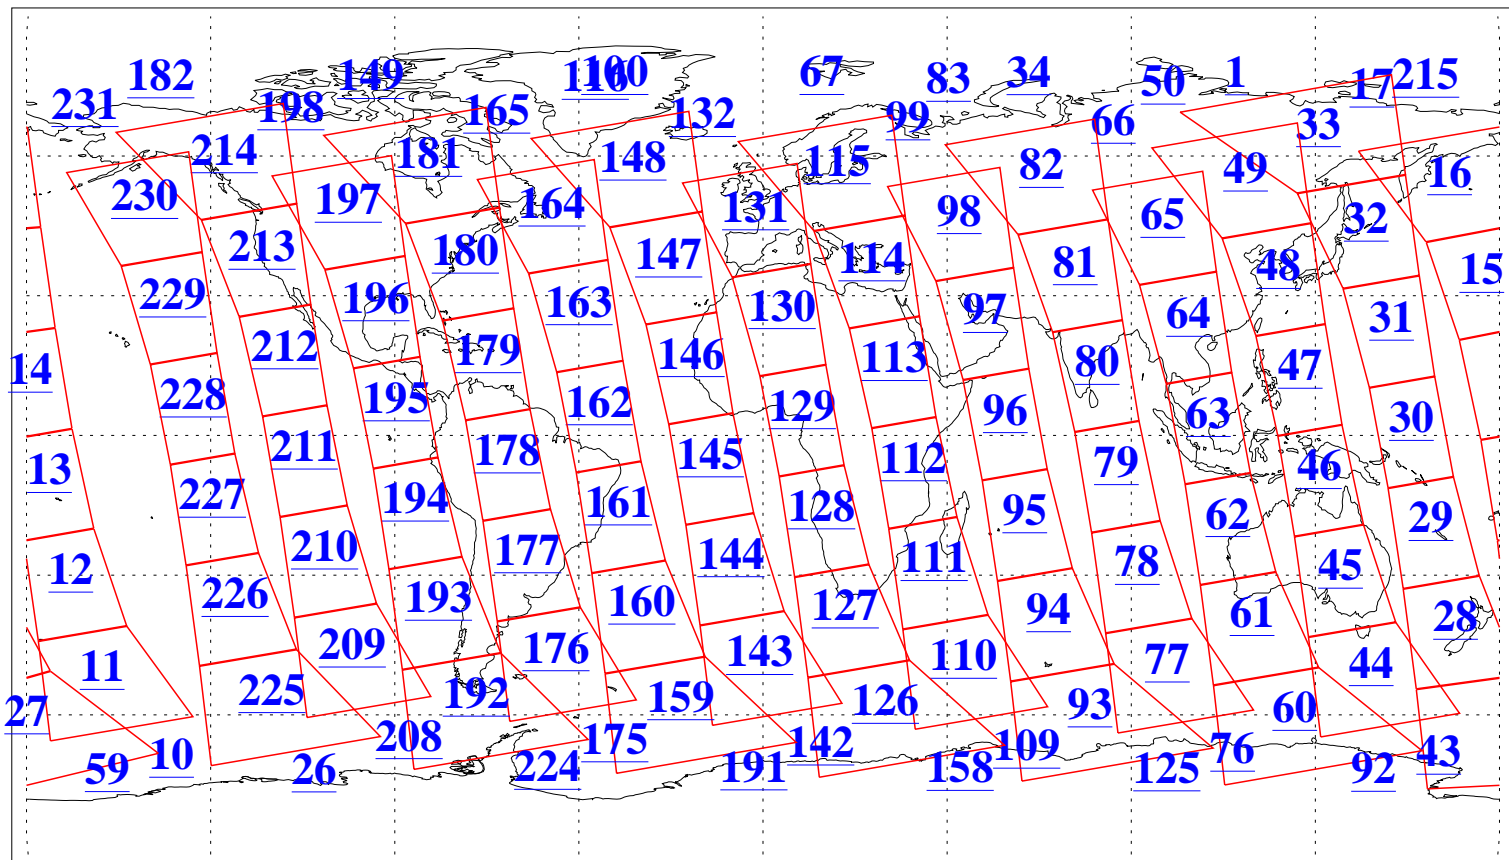

L1B Availability  
AMSU Granules: 240  
HSB Granules: 0  
AIRS Granules: 240

13 Jun 2010  
DoY 164  
Aqua Day 2962  
Granules: 1 to 120

Granules: 121 to 240

Legend: AMSU Available, HSB Available, AIRS Available

L1B Availability  
AMSU Granules: 240  
HSB Granules: 0  
AIRS Granules: 240

13 Jun 2010  
DoY 164  
Aqua Day 2962  
Ascending Granules

Descending Granules

Legend: AMSU Available, HSB Available, AIRS Available