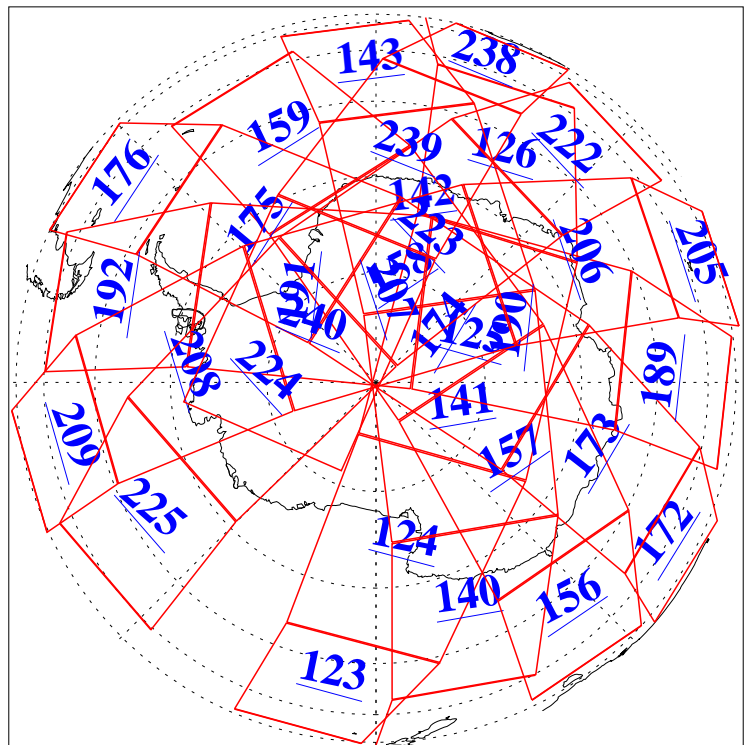

Legend: AMSU Available, HSB Available, AIRS Available