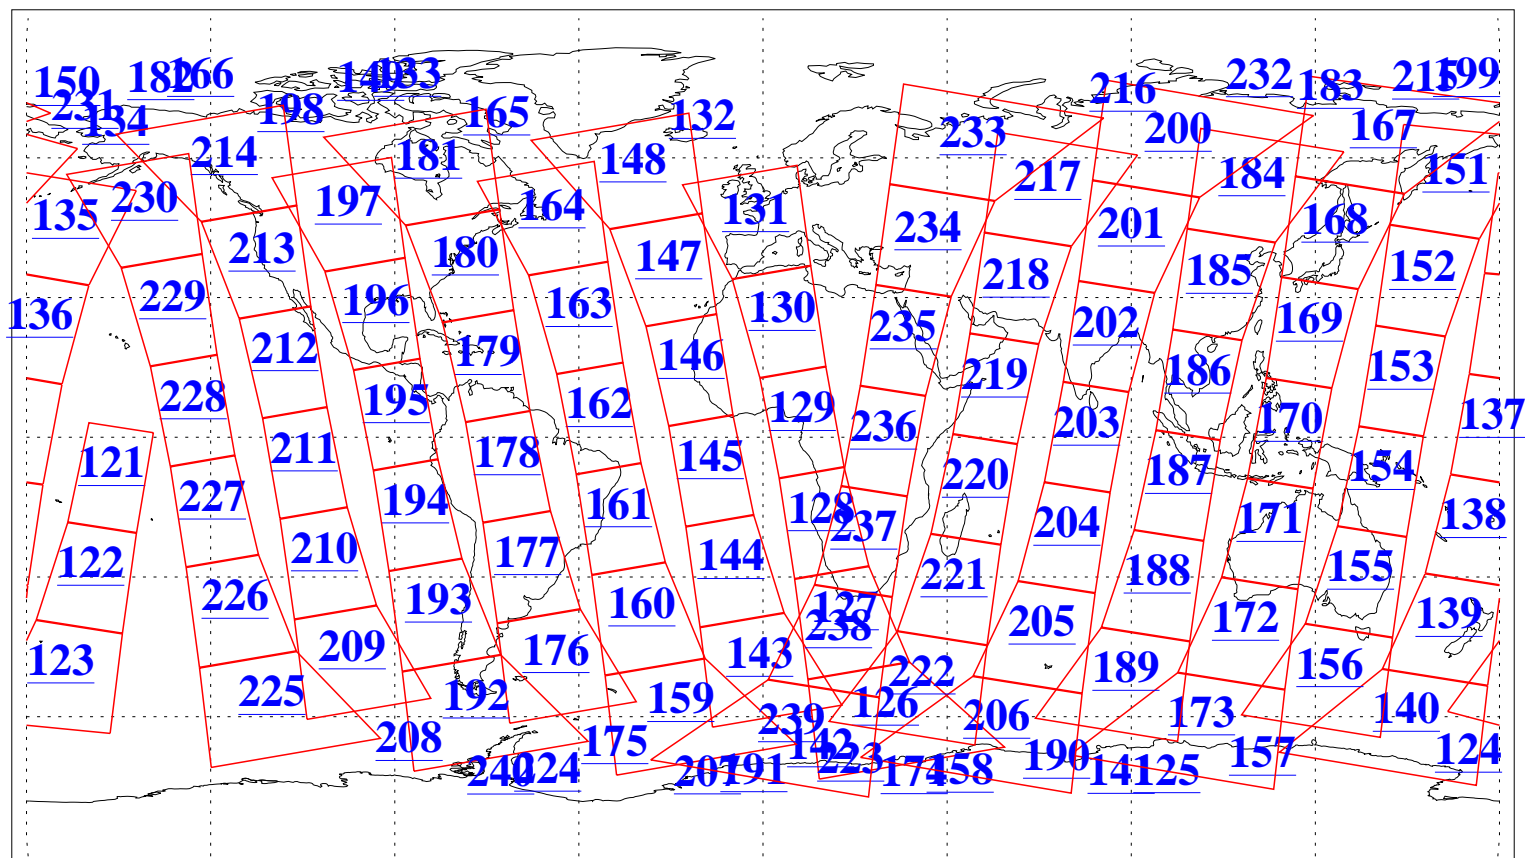

L1B Availability  
AMSU Granules: 240  
HSB Granules: 0  
AIRS Granules: 240

13 Jun 2010  
DoY 164  
Aqua Day 2962  
Granules: 1 to 120

Granules: 121 to 240

Legend: AMSU Available, HSB Available, AIRS Available

L1B Availability  
AMSU Granules: 240  
HSB Granules: 0  
AIRS Granules: 240

13 Jun 2010  
DoY 164  
Aqua Day 2962  
Ascending Granules

Descending Granules

Legend: AMSU Available, HSB Available, AIRS Available