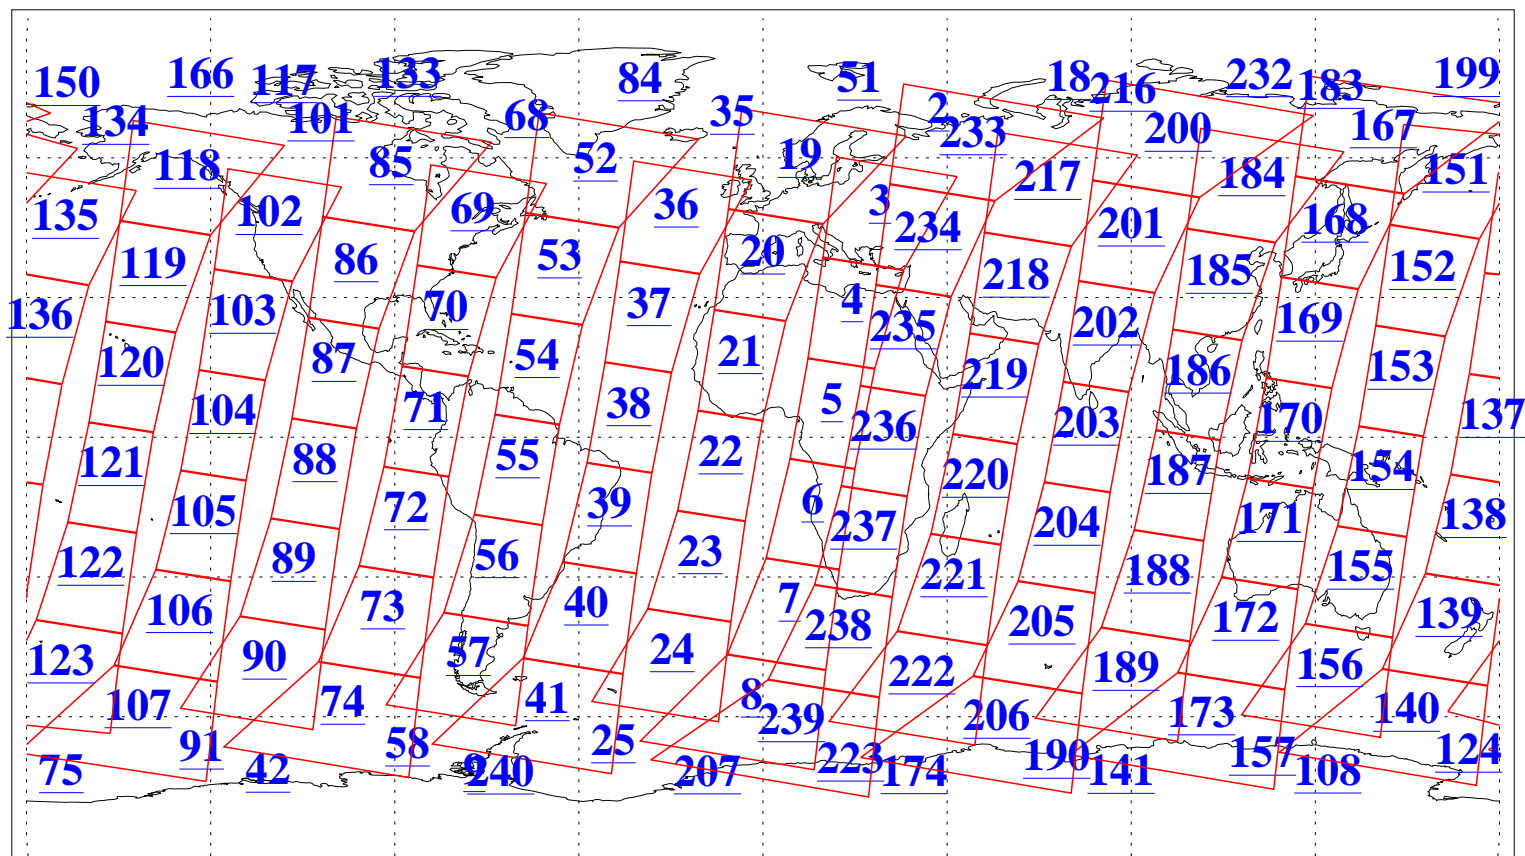

L1B Availability  
AMSU Granules: 240  
HSB Granules: 0  
AIRS Granules: 240

13 Jun 2010  
DoY 164  
Aqua Day 2962  
Granules: 1 to 120

Granules: 121 to 240

Legend: AMSU Available, HSB Available, AIRS Available

L1B Availability  
AMSU Granules: 240  
HSB Granules: 0  
AIRS Granules: 240

13 Jun 2010  
DoY 164  
Aqua Day 2962  
Ascending Granules

Descending Granules

Legend: AMSU Available, HSB Available, AIRS Available