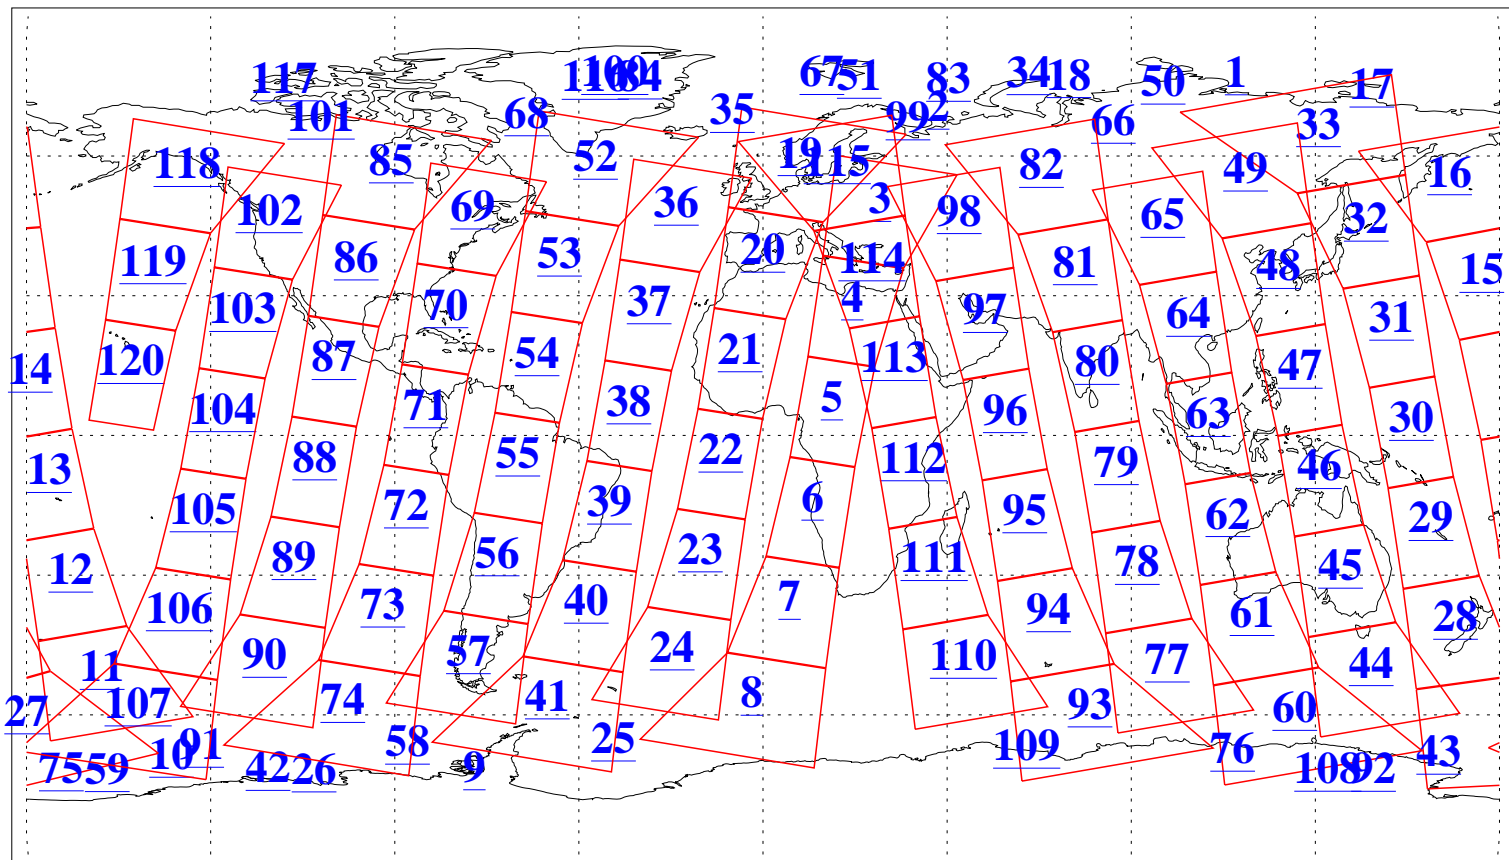

L1B Availability  
AMSU Granules: 240  
HSB Granules: 0  
AIRS Granules: 240

13 Jun 2010  
DoY 164  
Aqua Day 2962  
Granules: 1 to 120

Granules: 121 to 240

Legend: AMSU Available, HSB Available, AIRS Available

L1B Availability  
AMSU Granules: 240  
HSB Granules: 0  
AIRS Granules: 240

13 Jun 2010  
DoY 164  
Aqua Day 2962  
Ascending Granules

Descending Granules

Legend: AMSU Available, HSB Available, AIRS Available

### Northern Hemisphere Granules