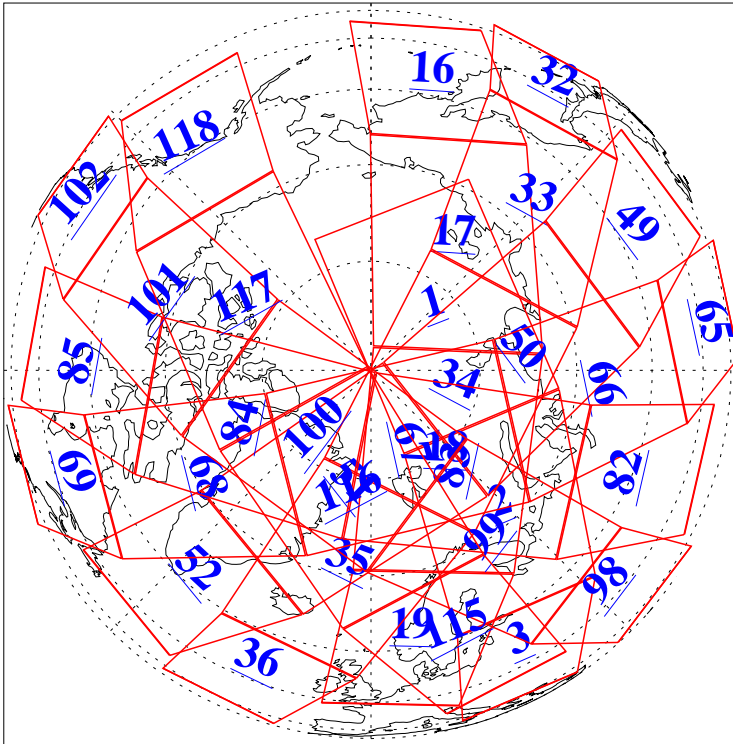

L1B Availability  
AMSU Granules: 240  
HSB Granules: 0  
AIRS Granules: 240

13 Jun 2010  
DoY 164  
Aqua Day 2962  
Granules: 1 to 120

Granules: 121 to 240

Legend: AMSU Available, HSB Available, AIRS Available

L1B Availability  
AMSU Granules: 240  
HSB Granules: 0  
AIRS Granules: 240

13 Jun 2010  
DoY 164  
Aqua Day 2962  
Ascending Granules

Descending Granules

Legend: AMSU Available, HSB Available, AIRS Available

### Northern Hemisphere Granules