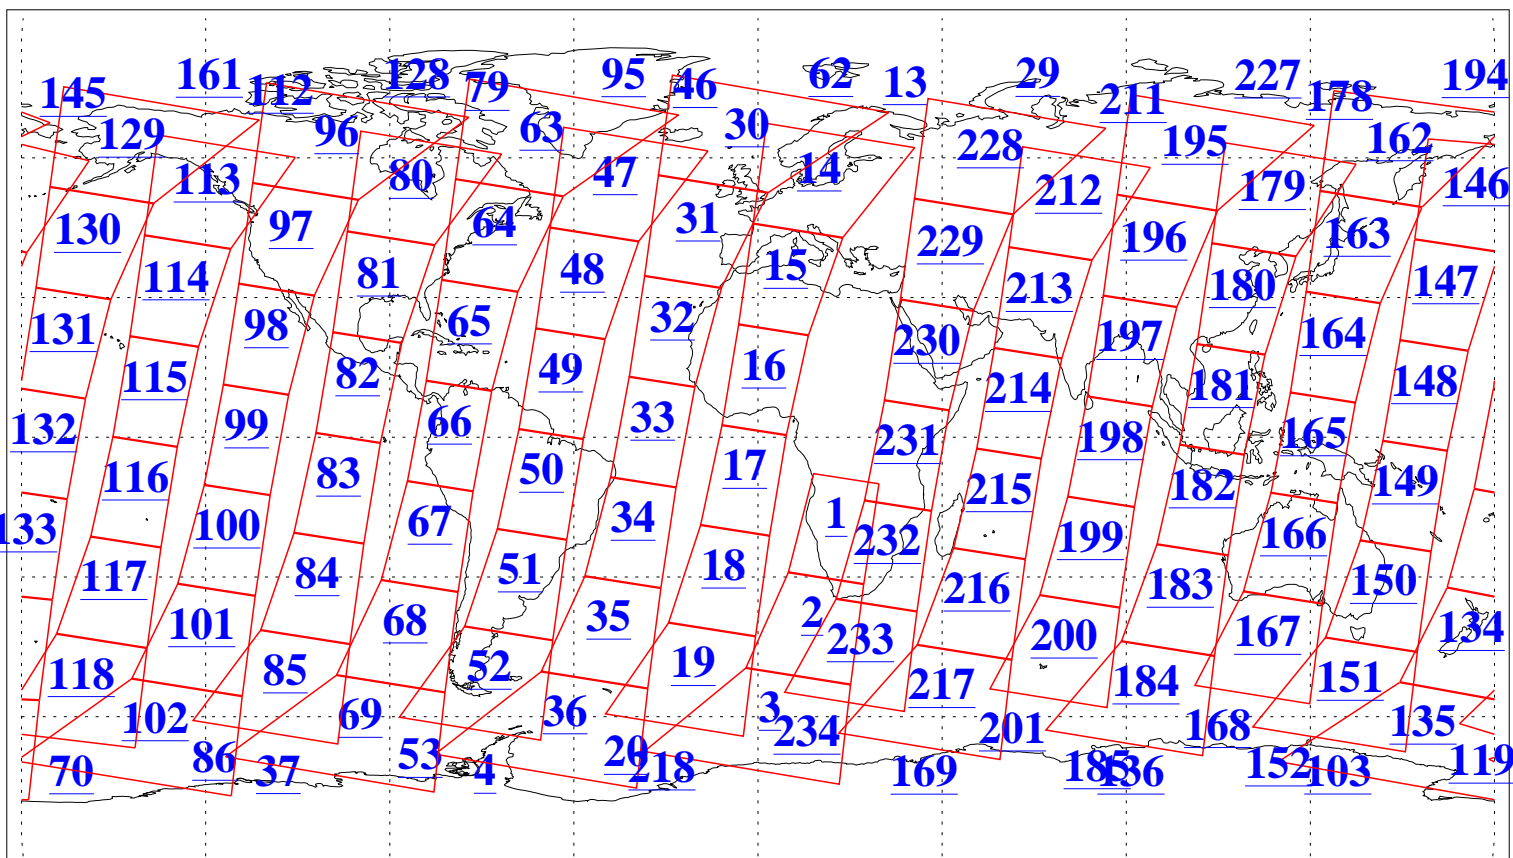

L1B Availability
AMSU Granules: 240
HSB Granules: 0
AIRS Granules: 240

10 Jun 2010
DoY 161
Aqua Day 2959
Granules: 1 to 120

Granules: 121 to 240

Legend: AMSU Available, HSB Available, AIRS Available

L1B Availability
AMSU Granules: 240
HSB Granules: 0
AIRS Granules: 240

10 Jun 2010
DoY 161
Aqua Day 2959

Ascending Granules

Descending Granules

Legend: AMSU Available, HSB Available, AIRS Available

L1B Availability
 AMSU Granules: 240
 HSB Granules: 0
 AIRS Granules: 240

10 Jun 2010
 DoY 161
 Aqua Day 2959

Northern Hemisphere Granules

Southern Hemisphere Granules

Legend: AMSU Available, HSB Available, AIRS Available