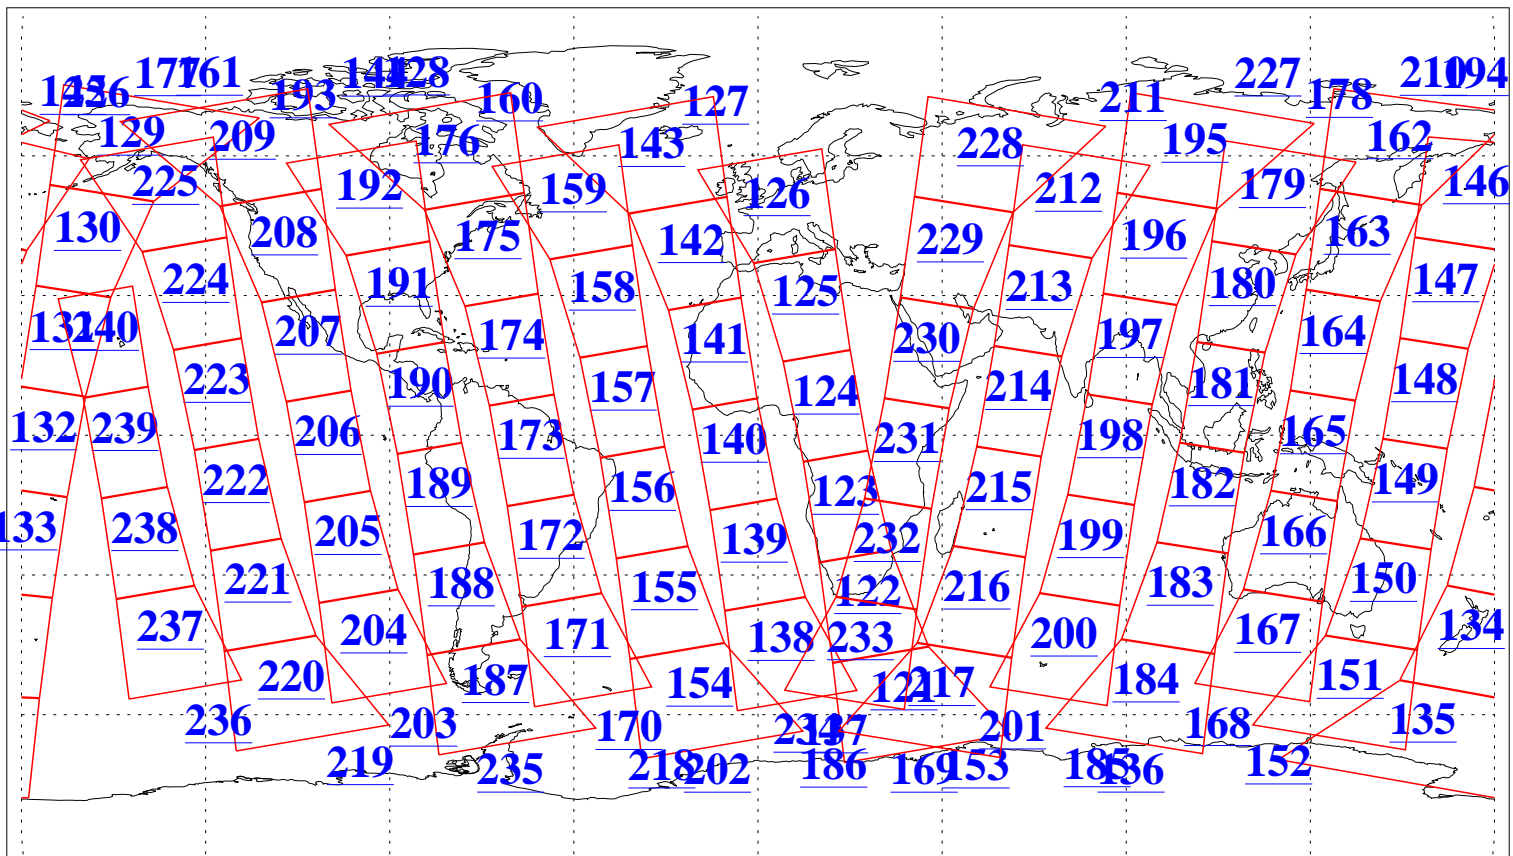

L1B Availability
AMSU Granules: 240
HSB Granules: 0
AIRS Granules: 240

10 Jun 2010
DoY 161
Aqua Day 2959
Granules: 1 to 120

Granules: 121 to 240

Legend: AMSU Available, HSB Available, AIRS Available

L1B Availability
AMSU Granules: 240
HSB Granules: 0
AIRS Granules: 240

10 Jun 2010
DoY 161
Aqua Day 2959

Ascending Granules

Descending Granules

Legend: AMSU Available, HSB Available, AIRS Available

L1B Availability
 AMSU Granules: 240
 HSB Granules: 0
 AIRS Granules: 240

10 Jun 2010
 DoY 161
 Aqua Day 2959

Northern Hemisphere Granules

Southern Hemisphere Granules

Legend: AMSU Available, HSB Available, AIRS Available