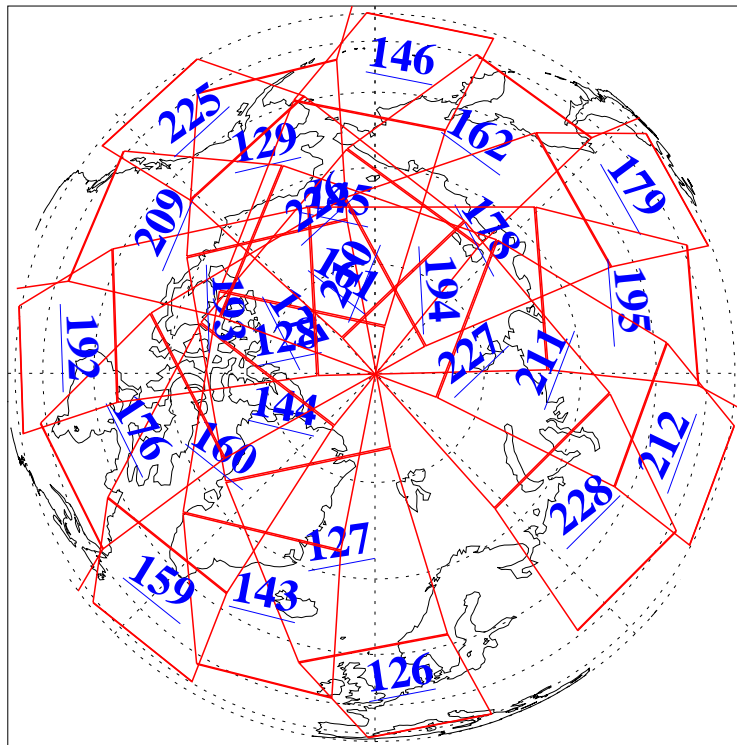

L1B Availability
AMSU Granules: 240
HSB Granules: 0
AIRS Granules: 240

10 Jun 2010
DoY 161
Aqua Day 2959
Granules: 1 to 120

Granules: 121 to 240

Legend: AMSU Available, HSB Available, AIRS Available

L1B Availability
AMSU Granules: 240
HSB Granules: 0
AIRS Granules: 240

10 Jun 2010
DoY 161
Aqua Day 2959

Ascending Granules

Descending Granules

Legend: AMSU Available, HSB Available, AIRS Available

L1B Availability
 AMSU Granules: 240
 HSB Granules: 0
 AIRS Granules: 240

10 Jun 2010
 DoY 161
 Aqua Day 2959

Northern Hemisphere Granules

Southern Hemisphere Granules

Legend: AMSU Available, HSB Available, AIRS Available