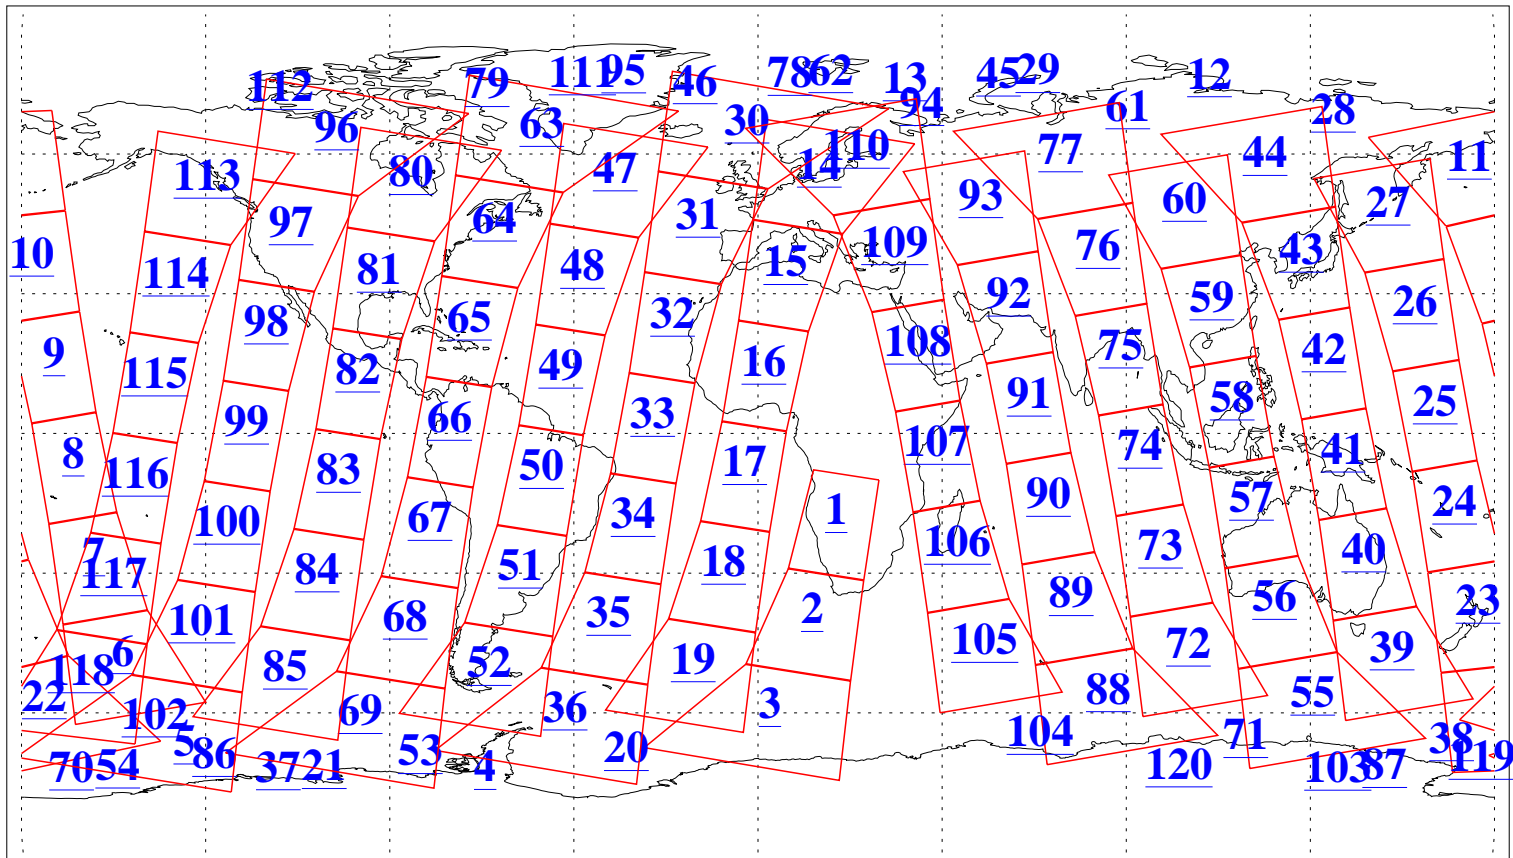

L1B Availability
AMSU Granules: 240
HSB Granules: 0
AIRS Granules: 240

10 Jun 2010
DoY 161
Aqua Day 2959
Granules: 1 to 120

Granules: 121 to 240

Legend: AMSU Available, HSB Available, AIRS Available

L1B Availability
AMSU Granules: 240
HSB Granules: 0
AIRS Granules: 240

10 Jun 2010
DoY 161
Aqua Day 2959

Ascending Granules

Descending Granules

Legend: AMSU Available, HSB Available, AIRS Available

L1B Availability
 AMSU Granules: 240
 HSB Granules: 0
 AIRS Granules: 240

10 Jun 2010
 DoY 161
 Aqua Day 2959

Northern Hemisphere Granules

Southern Hemisphere Granules

Legend: AMSU Available, HSB Available, AIRS Available