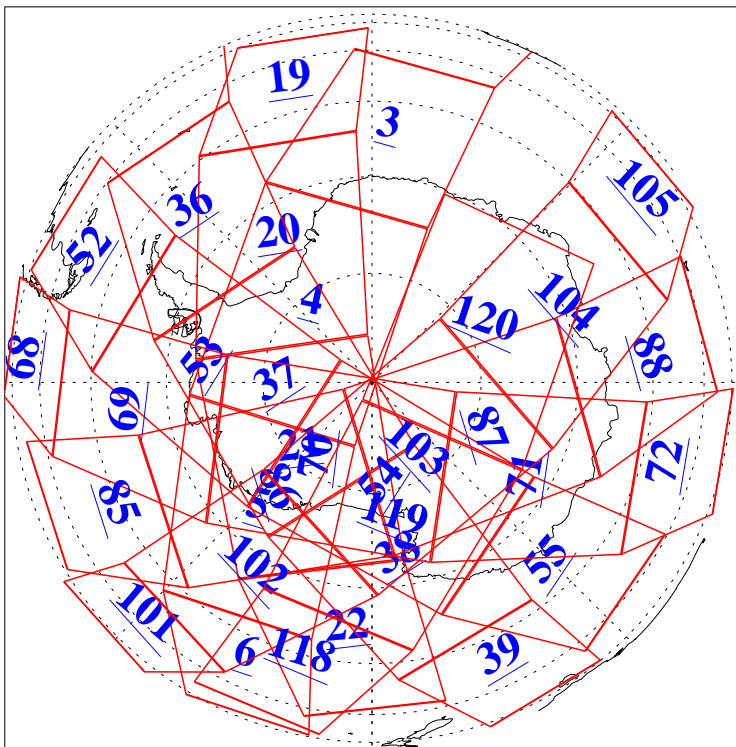

L1B Availability
AMSU Granules: 240
HSB Granules: 0
AIRS Granules: 240

10 Jun 2010
DoY 161
Aqua Day 2959
Granules: 1 to 120

Granules: 121 to 240

Legend: AMSU Available, HSB Available, AIRS Available

L1B Availability
AMSU Granules: 240
HSB Granules: 0
AIRS Granules: 240

10 Jun 2010
DoY 161
Aqua Day 2959

Ascending Granules

Descending Granules

Legend: AMSU Available, HSB Available, AIRS Available

L1B Availability
 AMSU Granules: 240
 HSB Granules: 0
 AIRS Granules: 240

10 Jun 2010
 DoY 161
 Aqua Day 2959

Northern Hemisphere Granules

Southern Hemisphere Granules

Legend: AMSU Available, HSB Available, AIRS Available