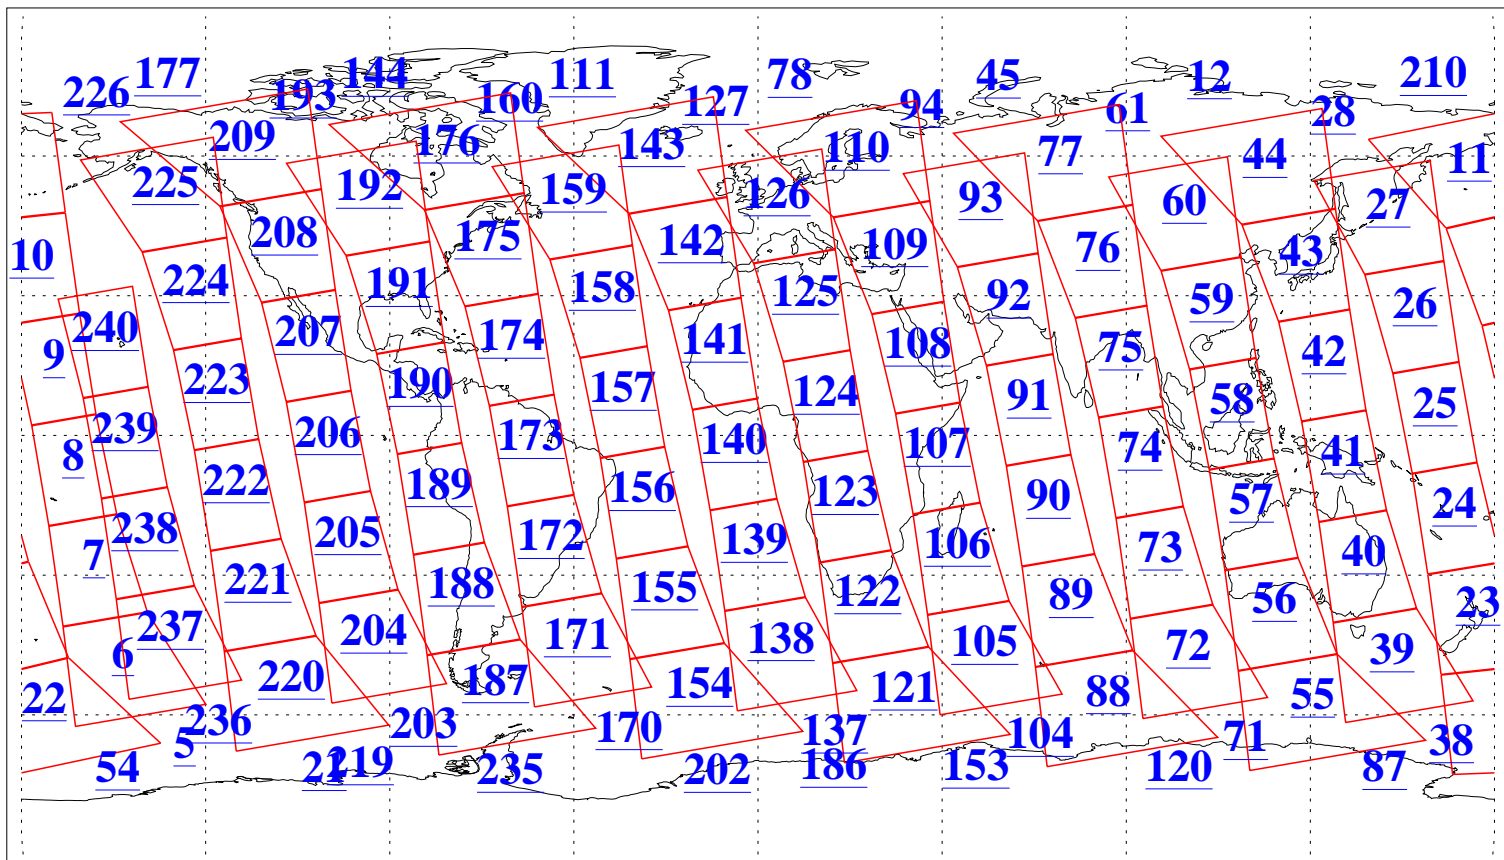

L1B Availability
AMSU Granules: 240
HSB Granules: 0
AIRS Granules: 240

10 Jun 2010
DoY 161
Aqua Day 2959
Granules: 1 to 120

Granules: 121 to 240

Legend: AMSU Available, HSB Available, AIRS Available

L1B Availability
AMSU Granules: 240
HSB Granules: 0
AIRS Granules: 240

10 Jun 2010
DoY 161
Aqua Day 2959

Ascending Granules

Descending Granules

Legend: AMSU Available, HSB Available, AIRS Available

L1B Availability
 AMSU Granules: 240
 HSB Granules: 0
 AIRS Granules: 240

10 Jun 2010
 DoY 161
 Aqua Day 2959

Northern Hemisphere Granules

Southern Hemisphere Granules

Legend: AMSU Available, HSB Available, AIRS Available