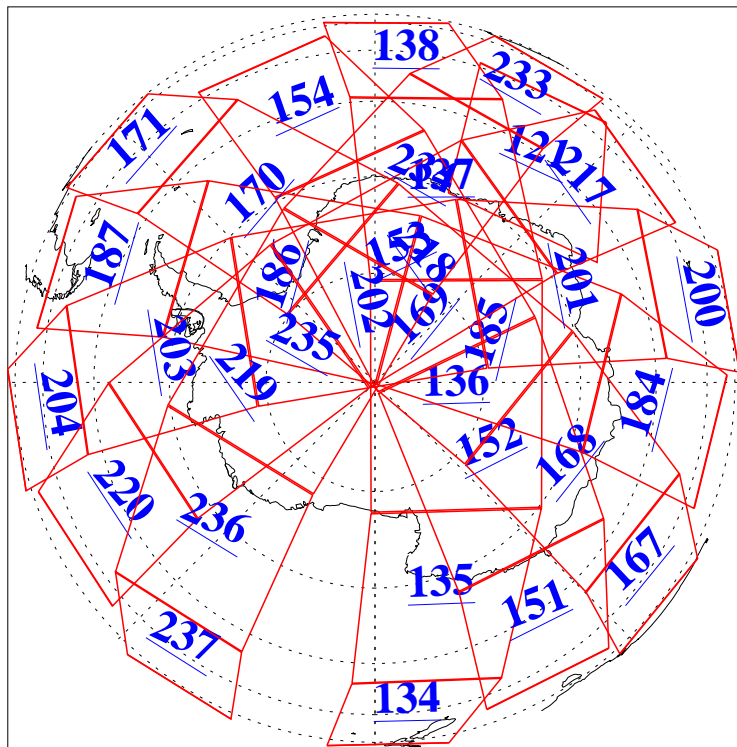

L1B Availability
AMSU Granules: 240
HSB Granules: 0
AIRS Granules: 240

10 Jun 2010
DoY 161
Aqua Day 2959
Granules: 1 to 120

Granules: 121 to 240

Legend: AMSU Available, HSB Available, AIRS Available

L1B Availability
AMSU Granules: 240
HSB Granules: 0
AIRS Granules: 240

10 Jun 2010
DoY 161
Aqua Day 2959

Ascending Granules

Descending Granules

Legend: AMSU Available, HSB Available, AIRS Available

L1B Availability
 AMSU Granules: 240
 HSB Granules: 0
 AIRS Granules: 240

10 Jun 2010
 DoY 161
 Aqua Day 2959

Northern Hemisphere Granules

Southern Hemisphere Granules

Legend: AMSU Available, HSB Available, AIRS Available