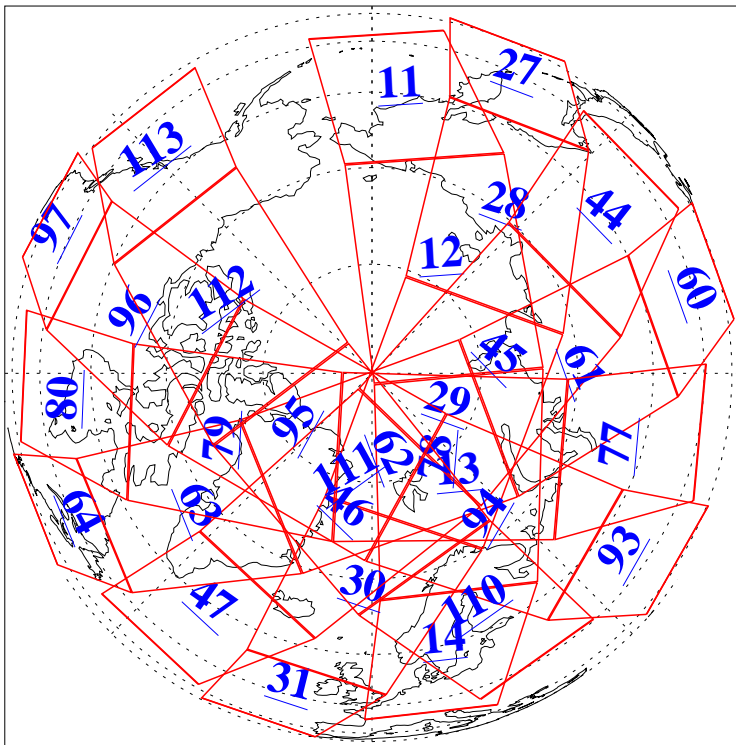

L1B Availability
AMSU Granules: 240
HSB Granules: 0
AIRS Granules: 240

10 Jun 2010
DoY 161
Aqua Day 2959
Granules: 1 to 120

Granules: 121 to 240

Legend: AMSU Available, HSB Available, AIRS Available

L1B Availability
AMSU Granules: 240
HSB Granules: 0
AIRS Granules: 240

10 Jun 2010
DoY 161
Aqua Day 2959

Ascending Granules

Descending Granules

Legend: AMSU Available, HSB Available, AIRS Available

L1B Availability
 AMSU Granules: 240
 HSB Granules: 0
 AIRS Granules: 240

10 Jun 2010
 DoY 161
 Aqua Day 2959

Northern Hemisphere Granules

Southern Hemisphere Granules

Legend: AMSU Available, HSB Available, AIRS Available