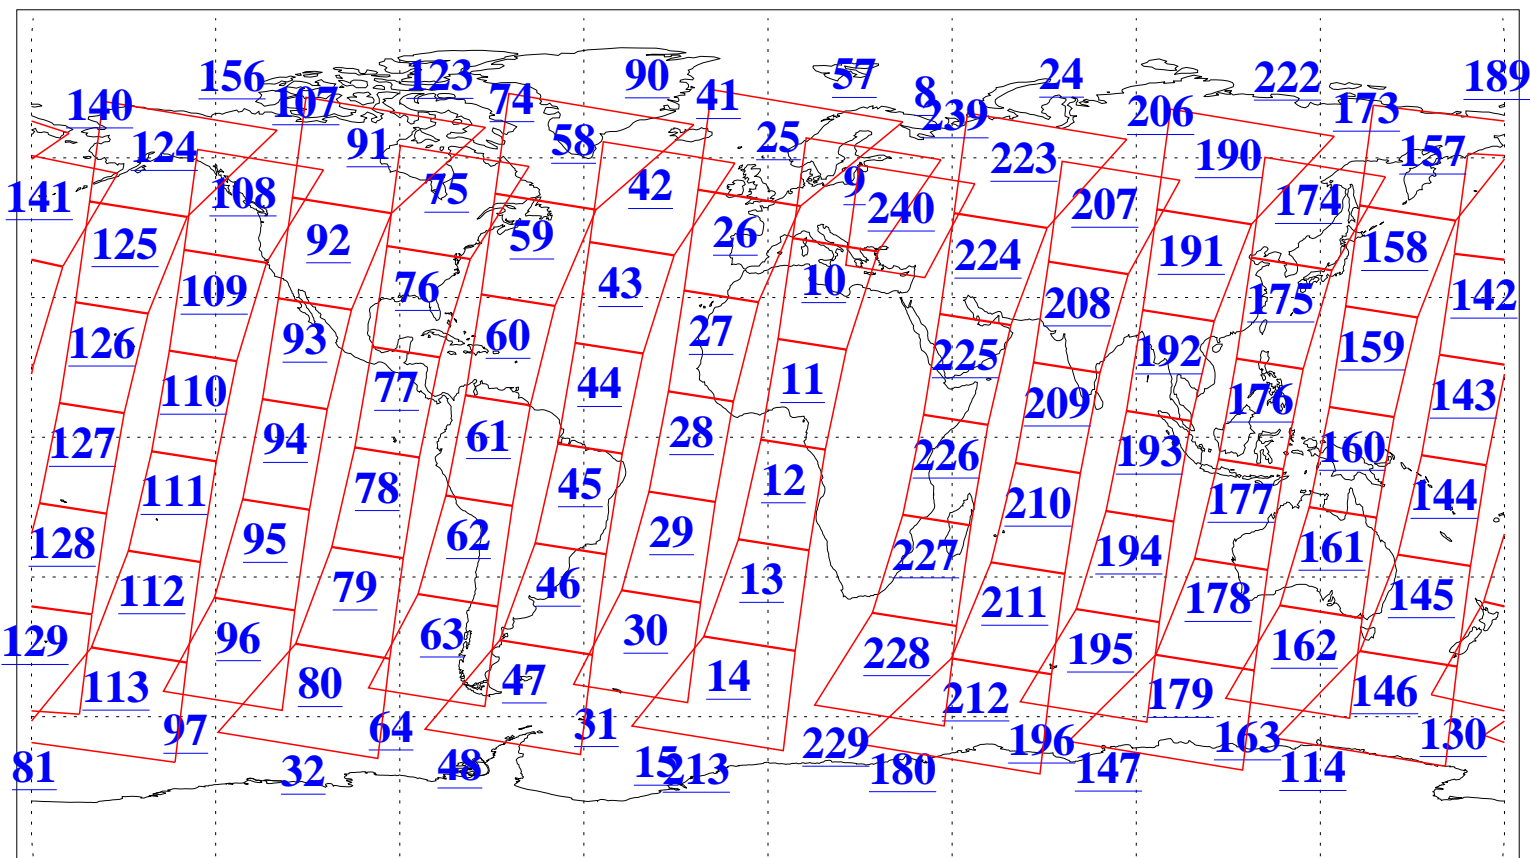

L1B Availability
AMSU Granules: 240
HSB Granules: 0
AIRS Granules: 240

7 Jun 2010
DoY 158
Aqua Day 2956
Granules: 1 to 120

Granules: 121 to 240

Legend: AMSU Available, HSB Available, AIRS Available

L1B Availability
AMSU Granules: 240
HSB Granules: 0
AIRS Granules: 240

7 Jun 2010
DoY 158
Aqua Day 2956

Ascending Granules

Descending Granules

Legend: AMSU Available, HSB Available, AIRS Available

L1B Availability
 AMSU Granules: 240
 HSB Granules: 0
 AIRS Granules: 240

7 Jun 2010
 DoY 158
 Aqua Day 2956

Northern Hemisphere Granules

Southern Hemisphere Granules

Legend: AMSU Available, HSB Available, AIRS Available