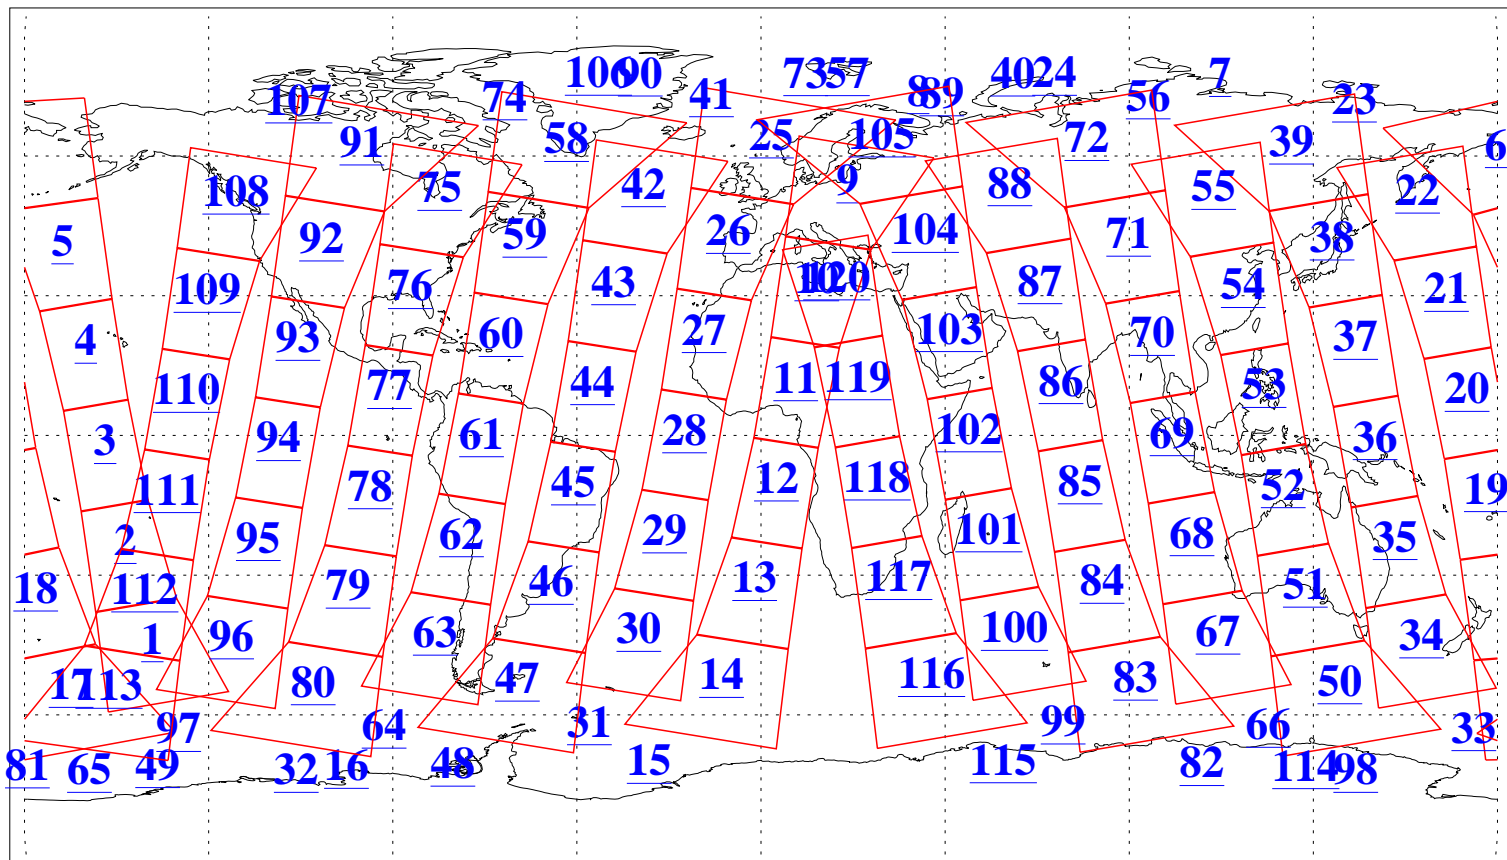

L1B Availability
AMSU Granules: 240
HSB Granules: 0
AIRS Granules: 240

7 Jun 2010
DoY 158
Aqua Day 2956
Granules: 1 to 120

Granules: 121 to 240

Legend: AMSU Available, HSB Available, AIRS Available

L1B Availability
AMSU Granules: 240
HSB Granules: 0
AIRS Granules: 240

7 Jun 2010
DoY 158
Aqua Day 2956

Ascending Granules

Descending Granules

Legend: AMSU Available, HSB Available, AIRS Available

L1B Availability
 AMSU Granules: 240
 HSB Granules: 0
 AIRS Granules: 240

7 Jun 2010
 DoY 158
 Aqua Day 2956

Northern Hemisphere Granules

Southern Hemisphere Granules

Legend: AMSU Available, HSB Available, AIRS Available