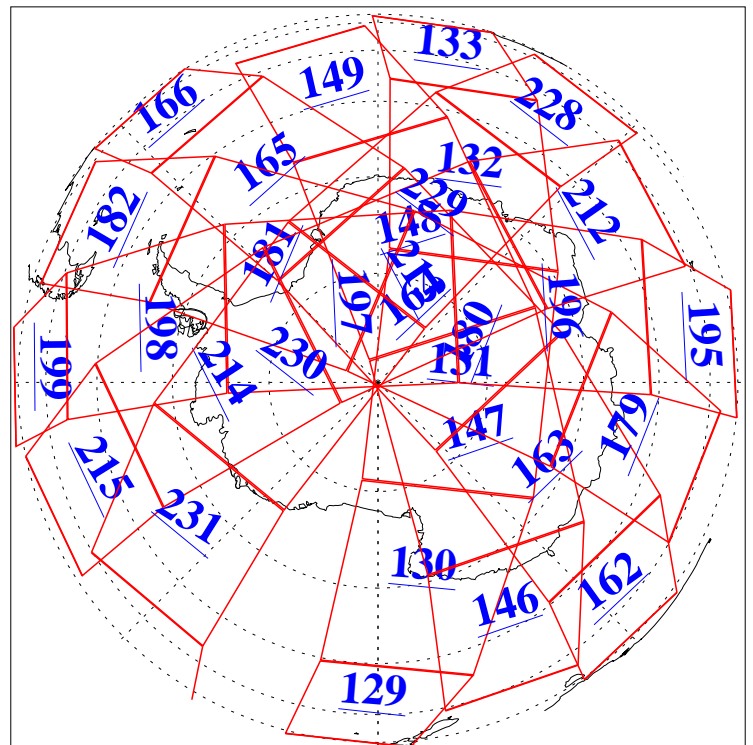

L1B Availability
AMSU Granules: 240
HSB Granules: 0
AIRS Granules: 240

7 Jun 2010
DoY 158
Aqua Day 2956
Granules: 1 to 120

Granules: 121 to 240

Legend: AMSU Available, HSB Available, AIRS Available

L1B Availability
AMSU Granules: 240
HSB Granules: 0
AIRS Granules: 240

7 Jun 2010
DoY 158
Aqua Day 2956

Ascending Granules

Descending Granules

Legend: AMSU Available, HSB Available, AIRS Available

L1B Availability
 AMSU Granules: 240
 HSB Granules: 0
 AIRS Granules: 240

7 Jun 2010
 DoY 158
 Aqua Day 2956

Northern Hemisphere Granules

Southern Hemisphere Granules

Legend: AMSU Available, HSB Available, AIRS Available