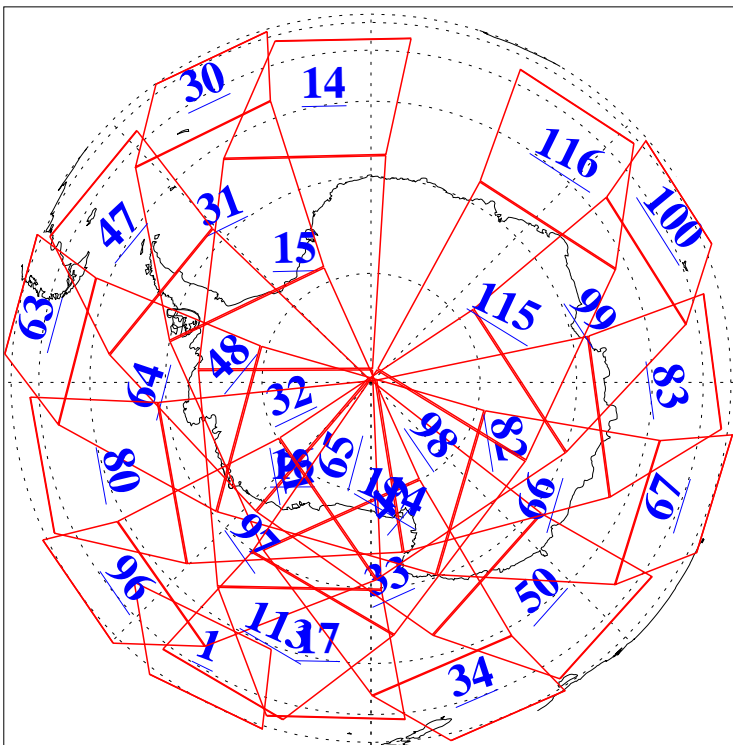

L1B Availability
AMSU Granules: 240
HSB Granules: 0
AIRS Granules: 240

7 Jun 2010
DoY 158
Aqua Day 2956
Granules: 1 to 120

Granules: 121 to 240

Legend: AMSU Available, HSB Available, AIRS Available

L1B Availability
AMSU Granules: 240
HSB Granules: 0
AIRS Granules: 240

7 Jun 2010
DoY 158
Aqua Day 2956

Ascending Granules

Descending Granules

Legend: AMSU Available, HSB Available, AIRS Available

L1B Availability
 AMSU Granules: 240
 HSB Granules: 0
 AIRS Granules: 240

7 Jun 2010
 DoY 158
 Aqua Day 2956

Northern Hemisphere Granules

Southern Hemisphere Granules

Legend: AMSU Available, HSB Available, AIRS Available