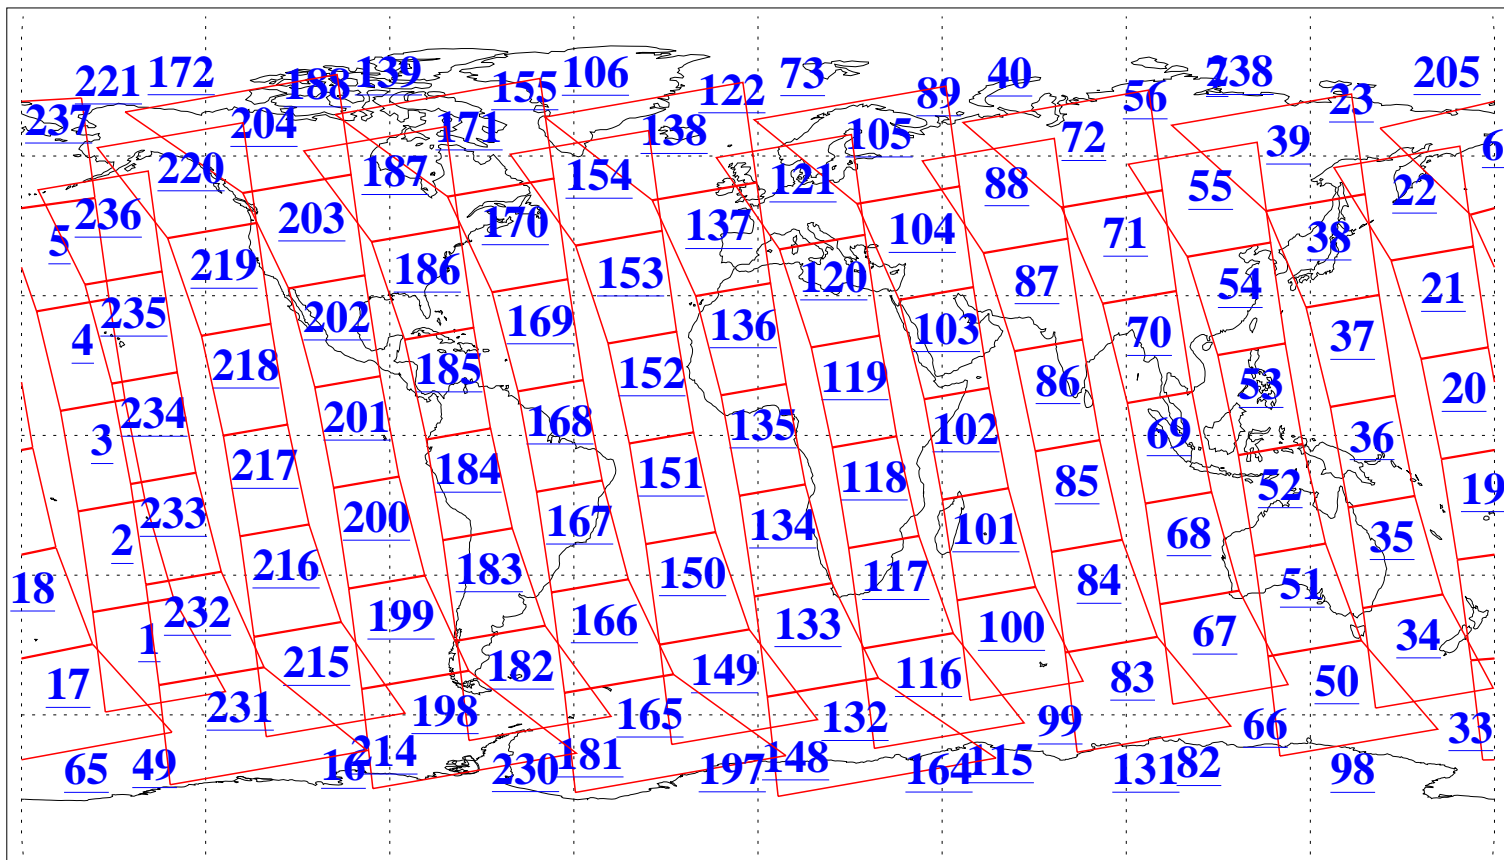

L1B Availability
AMSU Granules: 240
HSB Granules: 0
AIRS Granules: 240

7 Jun 2010
DoY 158
Aqua Day 2956
Granules: 1 to 120

Granules: 121 to 240

Legend: AMSU Available, HSB Available, AIRS Available

L1B Availability
AMSU Granules: 240
HSB Granules: 0
AIRS Granules: 240

7 Jun 2010
DoY 158
Aqua Day 2956

Ascending Granules

Descending Granules

Legend: AMSU Available, HSB Available, AIRS Available

L1B Availability
 AMSU Granules: 240
 HSB Granules: 0
 AIRS Granules: 240

7 Jun 2010
 DoY 158
 Aqua Day 2956

Northern Hemisphere Granules

Southern Hemisphere Granules

Legend: AMSU Available, HSB Available, AIRS Available