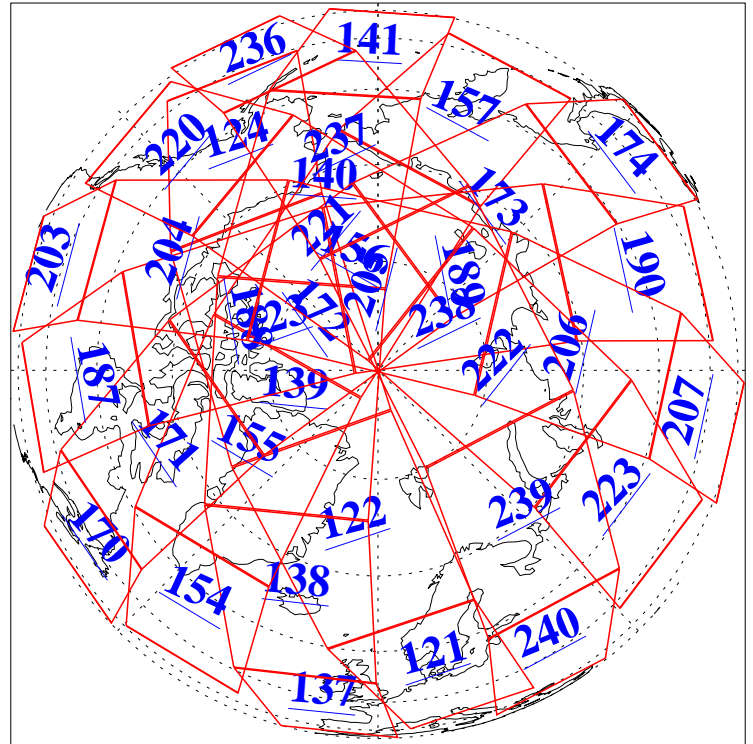

7 Jun 2010
DoY 158
Aqua Day 2956

Ascending Granules

Descending Granules

Legend: AMSU Available, HSB Available, AIRS Available

L1B Availability
 AMSU Granules: 240
 HSB Granules: 0
 AIRS Granules: 240

7 Jun 2010
 DoY 158
 Aqua Day 2956

Northern Hemisphere Granules

Southern Hemisphere Granules

Legend: AMSU Available, HSB Available, AIRS Available