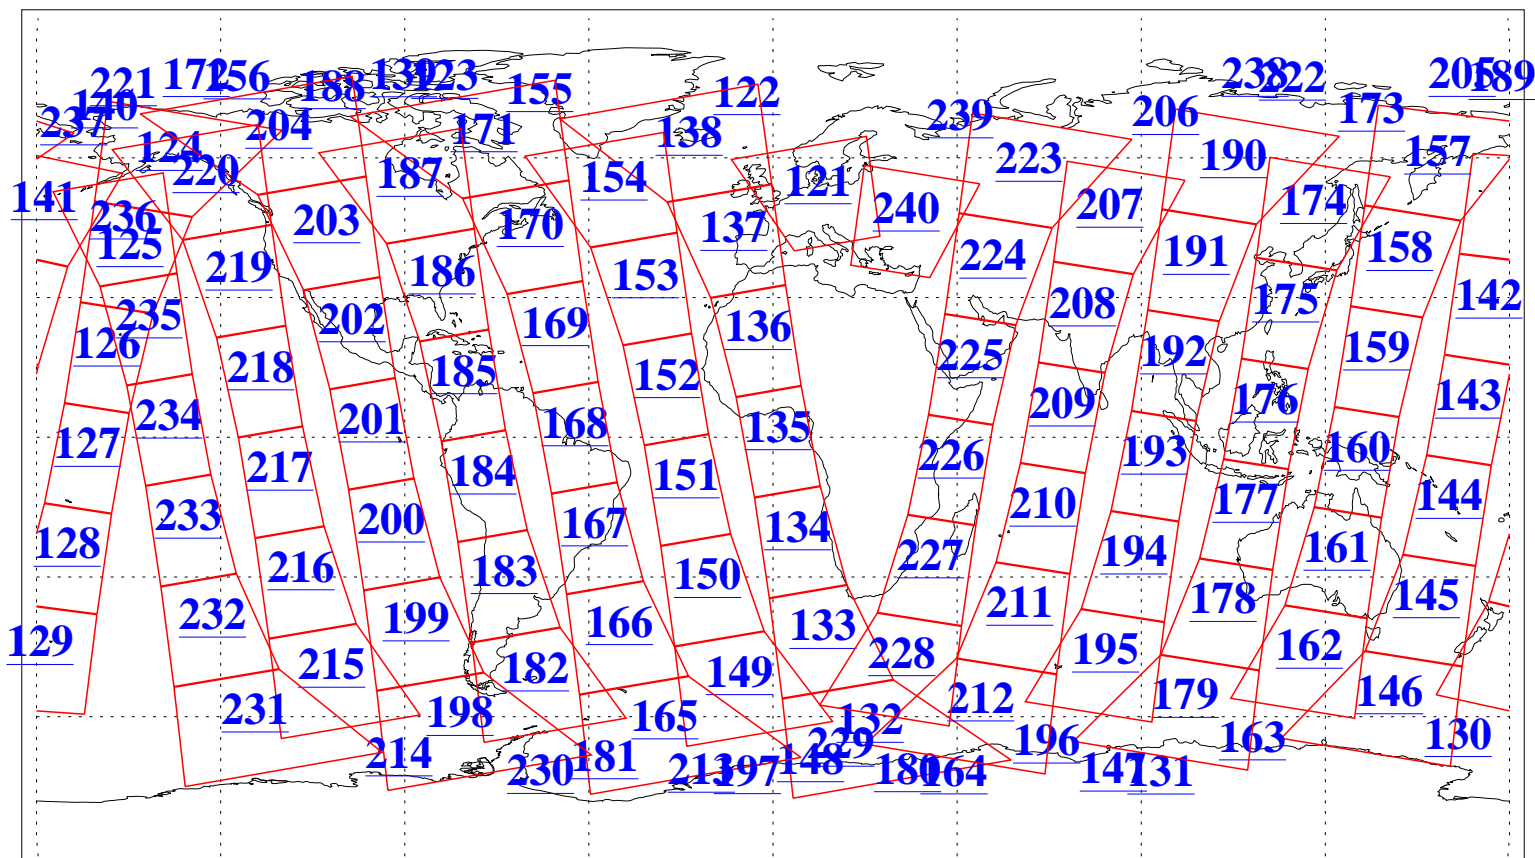

L1B Availability
AMSU Granules: 240
HSB Granules: 0
AIRS Granules: 240

7 Jun 2010
DoY 158
Aqua Day 2956
Granules: 1 to 120

Granules: 121 to 240

Legend: AMSU Available, HSB Available, AIRS Available

L1B Availability
AMSU Granules: 240
HSB Granules: 0
AIRS Granules: 240

7 Jun 2010
DoY 158
Aqua Day 2956

Ascending Granules

Descending Granules

Legend: AMSU Available, HSB Available, AIRS Available

L1B Availability
 AMSU Granules: 240
 HSB Granules: 0
 AIRS Granules: 240

7 Jun 2010
 DoY 158
 Aqua Day 2956