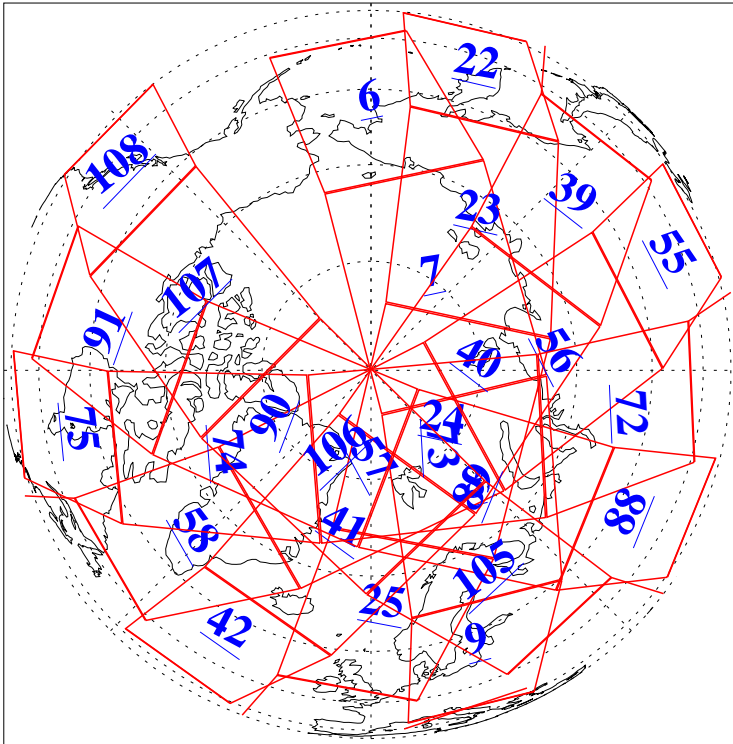

L1B Availability
AMSU Granules: 240
HSB Granules: 0
AIRS Granules: 240

7 Jun 2010
DoY 158
Aqua Day 2956
Granules: 1 to 120

Granules: 121 to 240

Legend: AMSU Available, HSB Available, AIRS Available

L1B Availability
AMSU Granules: 240
HSB Granules: 0
AIRS Granules: 240

7 Jun 2010
DoY 158
Aqua Day 2956

Ascending Granules

Descending Granules

Legend: AMSU Available, HSB Available, AIRS Available

L1B Availability
 AMSU Granules: 240
 HSB Granules: 0
 AIRS Granules: 240

7 Jun 2010
 DoY 158
 Aqua Day 2956

Northern Hemisphere Granules

Southern Hemisphere Granules

Legend: AMSU Available, HSB Available, AIRS Available