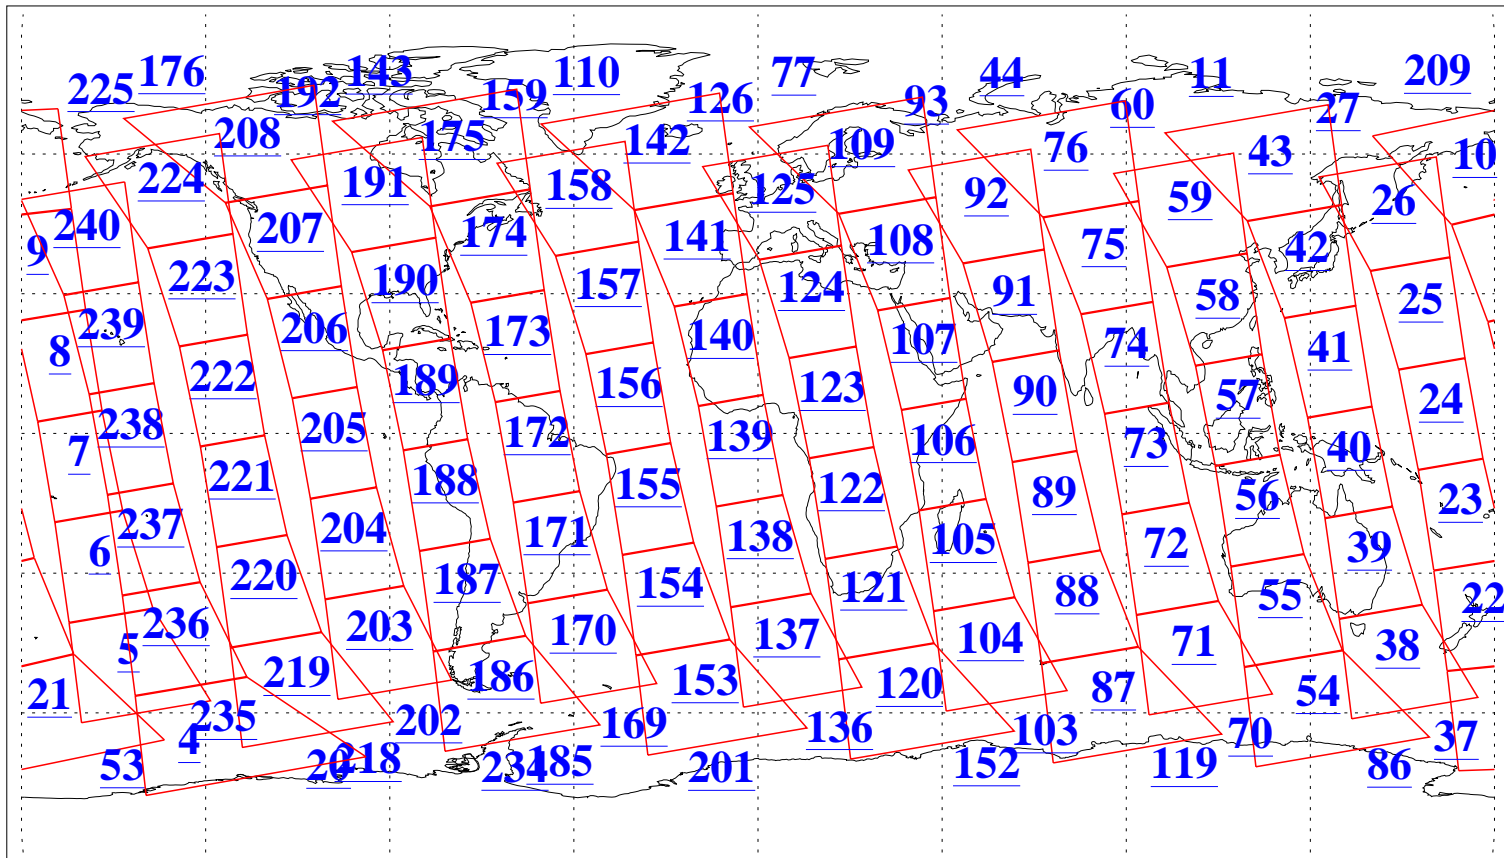

L1B Availability  
AMSU Granules: 240  
HSB Granules: 0  
AIRS Granules: 240

3 Jun 2010  
DoY 154  
Aqua Day 2952  
Granules: 1 to 120

Granules: 121 to 240

Legend: AMSU Available, HSB Available, AIRS Available

L1B Availability  
 AMSU Granules: 240  
 HSB Granules: 0  
 AIRS Granules: 240

3 Jun 2010  
 DoY 154  
 Aqua Day 2952

Ascending Granules

Descending Granules

Legend: AMSU Available, HSB Available, AIRS Available

L1B Availability  
 AMSU Granules: 240  
 HSB Granules: 0  
 AIRS Granules: 240

3 Jun 2010  
 DoY 154  
 Aqua Day 2952

Northern Hemisphere Granules

Southern Hemisphere Granules

Legend: AMSU Available, HSB Available, AIRS Available