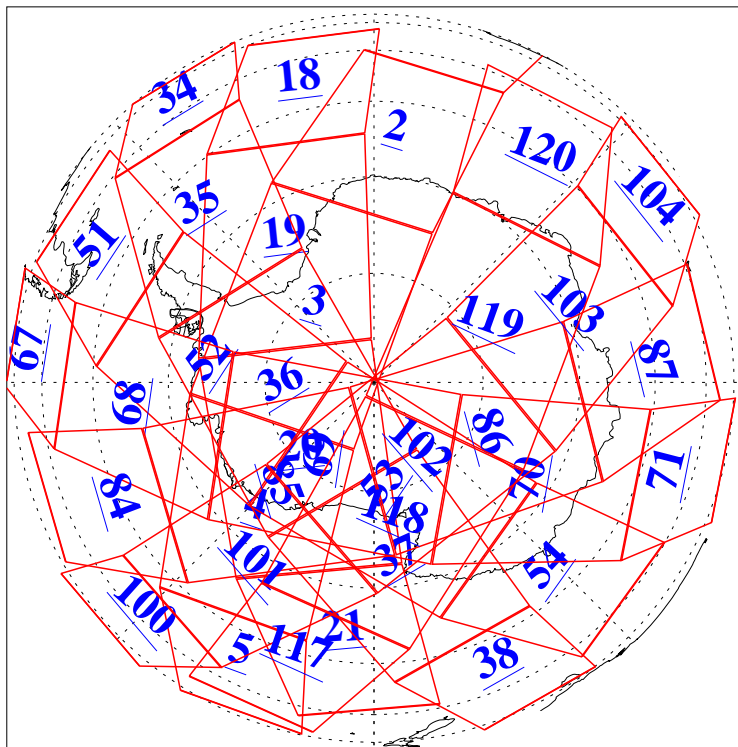

L1B Availability  
AMSU Granules: 240  
HSB Granules: 0  
AIRS Granules: 240

3 Jun 2010  
DoY 154  
Aqua Day 2952  
Granules: 1 to 120

Granules: 121 to 240

Legend: AMSU Available, HSB Available, AIRS Available

L1B Availability  
 AMSU Granules: 240  
 HSB Granules: 0  
 AIRS Granules: 240

3 Jun 2010  
 DoY 154  
 Aqua Day 2952

Ascending Granules

Descending Granules

Legend: AMSU Available, HSB Available, AIRS Available

L1B Availability  
 AMSU Granules: 240  
 HSB Granules: 0  
 AIRS Granules: 240

3 Jun 2010  
 DoY 154  
 Aqua Day 2952

Northern Hemisphere Granules

Southern Hemisphere Granules

Legend: AMSU Available, HSB Available, AIRS Available