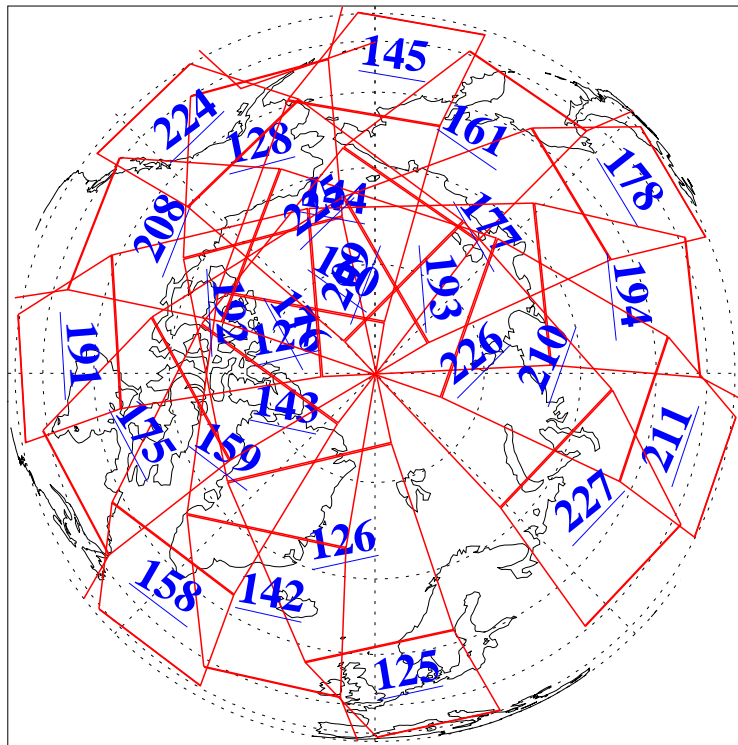

L1B Availability  
AMSU Granules: 240  
HSB Granules: 0  
AIRS Granules: 240

3 Jun 2010  
DoY 154  
Aqua Day 2952  
Granules: 1 to 120

Granules: 121 to 240

Legend: AMSU Available, HSB Available, AIRS Available

L1B Availability  
 AMSU Granules: 240  
 HSB Granules: 0  
 AIRS Granules: 240

3 Jun 2010  
 DoY 154  
 Aqua Day 2952

Ascending Granules

Descending Granules

Legend: AMSU Available, HSB Available, AIRS Available

L1B Availability  
 AMSU Granules: 240  
 HSB Granules: 0  
 AIRS Granules: 240

3 Jun 2010  
 DoY 154  
 Aqua Day 2952

Northern Hemisphere Granules

Southern Hemisphere Granules

Legend: AMSU Available, HSB Available, AIRS Available