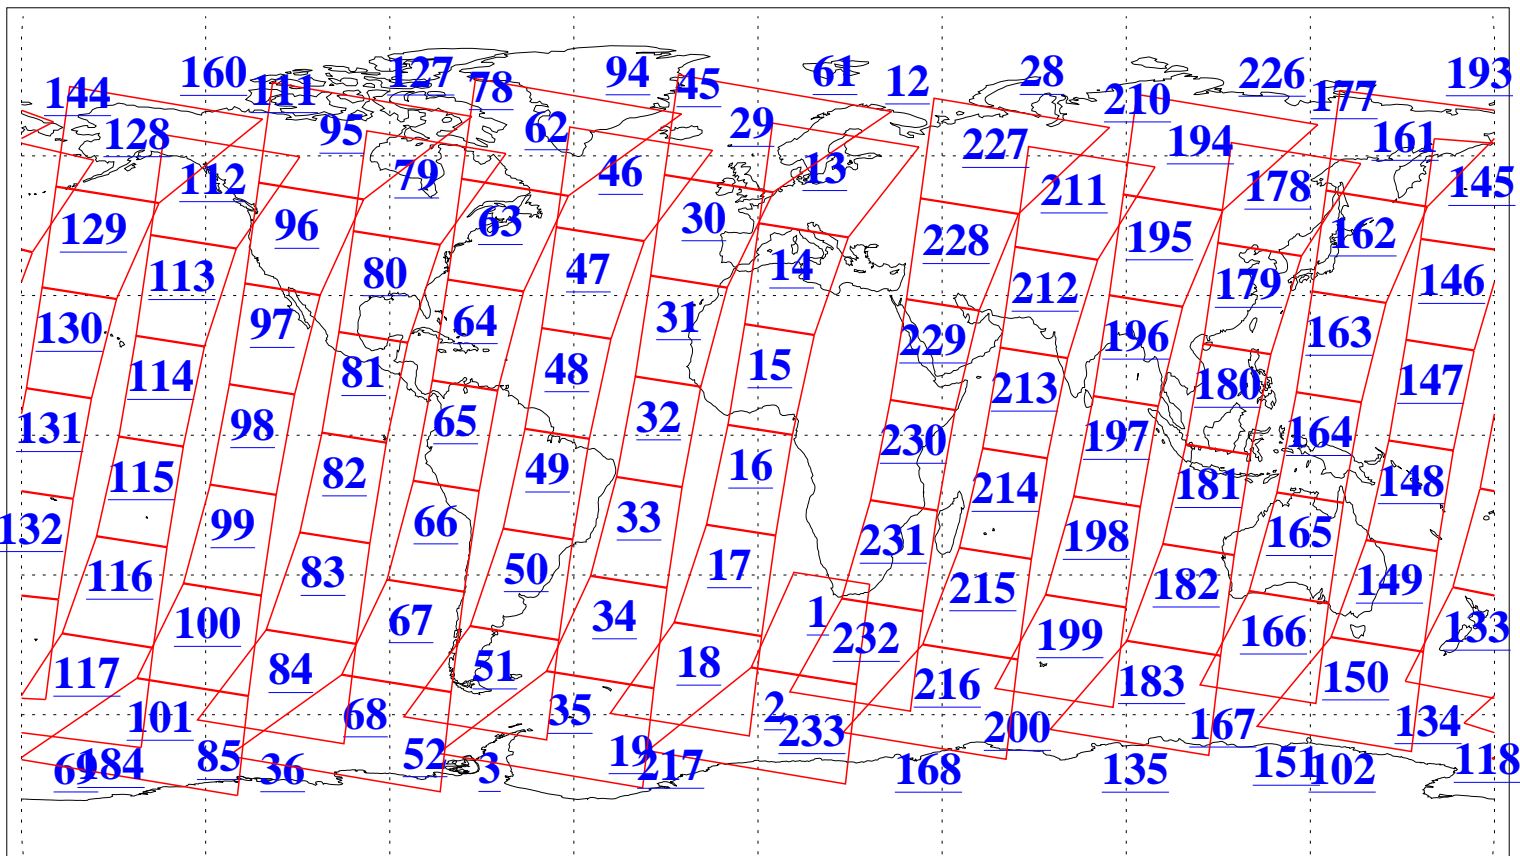

L1B Availability  
AMSU Granules: 240  
HSB Granules: 0  
AIRS Granules: 240

3 Jun 2010  
DoY 154  
Aqua Day 2952  
Granules: 1 to 120

Granules: 121 to 240

Legend: AMSU Available, HSB Available, AIRS Available

L1B Availability  
 AMSU Granules: 240  
 HSB Granules: 0  
 AIRS Granules: 240

3 Jun 2010  
 DoY 154  
 Aqua Day 2952

Ascending Granules

Descending Granules

Legend: AMSU Available, HSB Available, AIRS Available

L1B Availability  
 AMSU Granules: 240  
 HSB Granules: 0  
 AIRS Granules: 240

3 Jun 2010  
 DoY 154  
 Aqua Day 2952

Northern Hemisphere Granules

Southern Hemisphere Granules

Legend: AMSU Available, HSB Available, AIRS Available