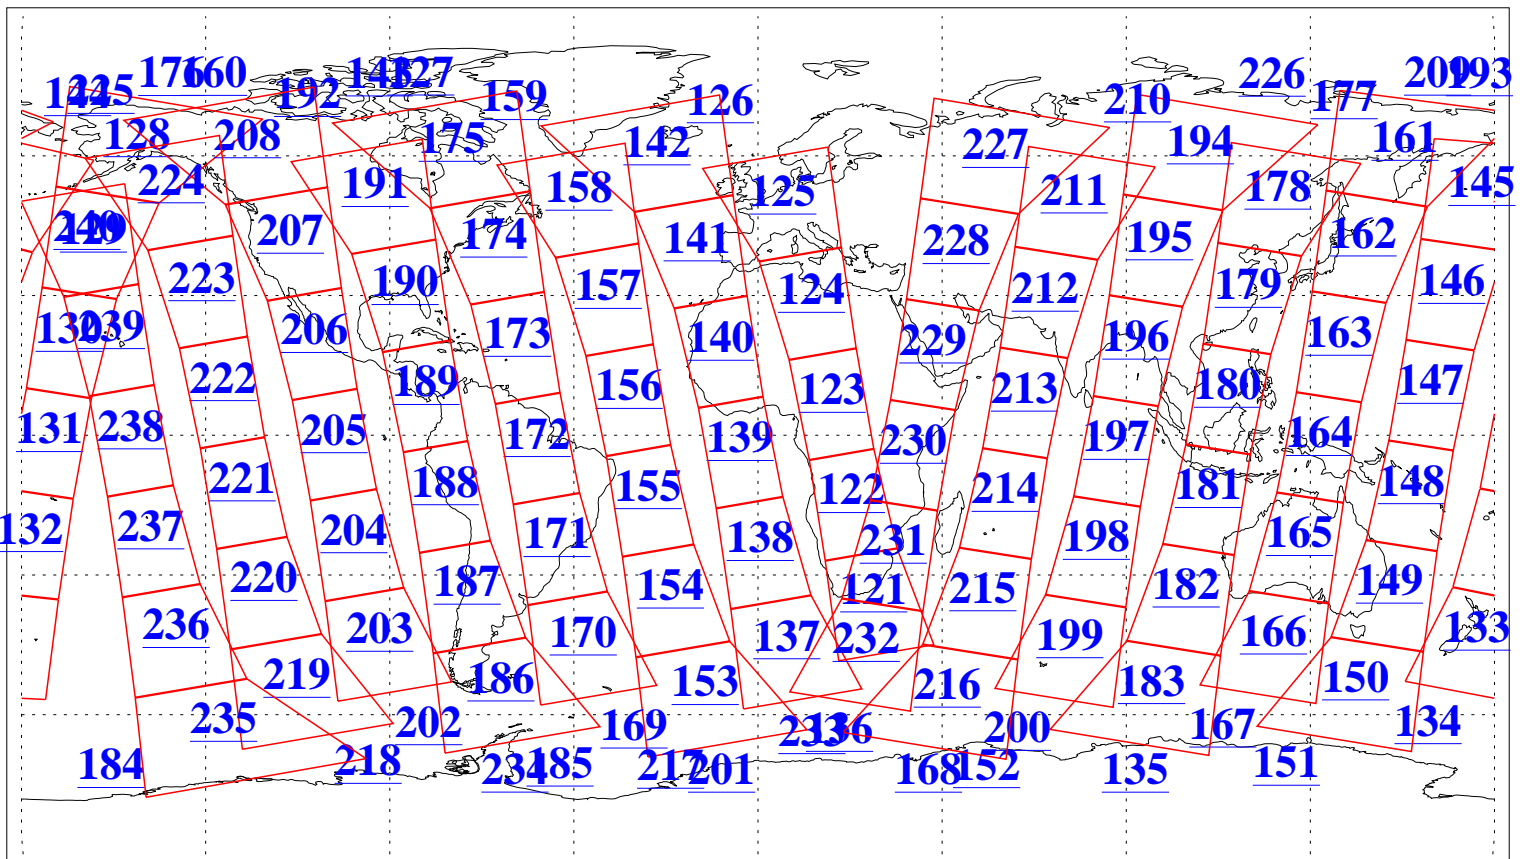

L1B Availability  
AMSU Granules: 240  
HSB Granules: 0  
AIRS Granules: 240

3 Jun 2010  
DoY 154  
Aqua Day 2952  
Granules: 1 to 120

Granules: 121 to 240

Legend: AMSU Available, HSB Available, AIRS Available

L1B Availability  
 AMSU Granules: 240  
 HSB Granules: 0  
 AIRS Granules: 240

3 Jun 2010  
 DoY 154  
 Aqua Day 2952

Ascending Granules

Descending Granules

Legend: AMSU Available, HSB Available, AIRS Available

L1B Availability  
 AMSU Granules: 240  
 HSB Granules: 0  
 AIRS Granules: 240

3 Jun 2010  
 DoY 154  
 Aqua Day 2952

Northern Hemisphere Granules

Southern Hemisphere Granules

Legend: AMSU Available, HSB Available, AIRS Available