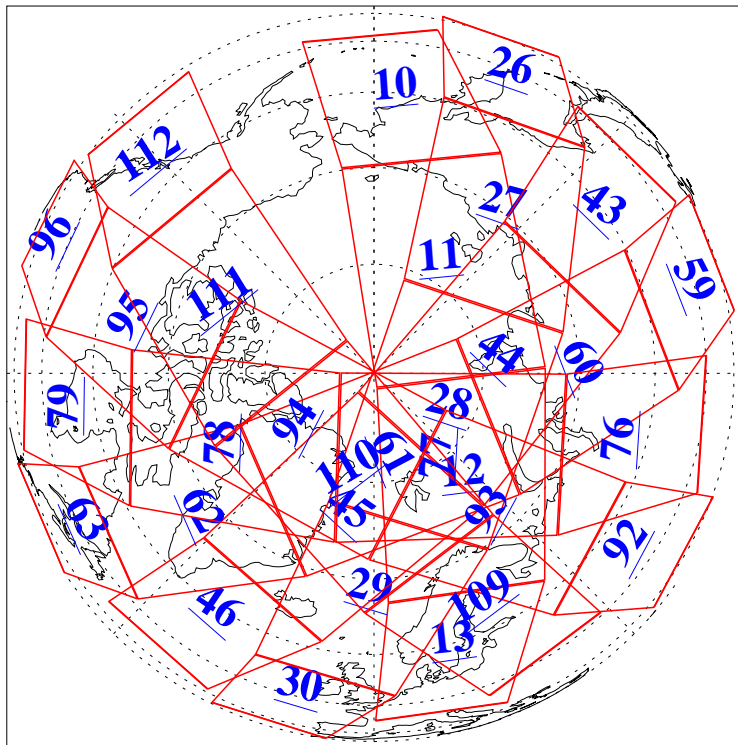

L1B Availability  
AMSU Granules: 240  
HSB Granules: 0  
AIRS Granules: 240

3 Jun 2010  
DoY 154  
Aqua Day 2952  
Granules: 1 to 120

Granules: 121 to 240

Legend: AMSU Available, HSB Available, AIRS Available

L1B Availability  
 AMSU Granules: 240  
 HSB Granules: 0  
 AIRS Granules: 240

3 Jun 2010  
 DoY 154  
 Aqua Day 2952

Ascending Granules

Descending Granules

Legend: AMSU Available, HSB Available, AIRS Available

L1B Availability  
 AMSU Granules: 240  
 HSB Granules: 0  
 AIRS Granules: 240

3 Jun 2010  
 DoY 154  
 Aqua Day 2952

Northern Hemisphere Granules

Southern Hemisphere Granules

Legend: AMSU Available, HSB Available, AIRS Available