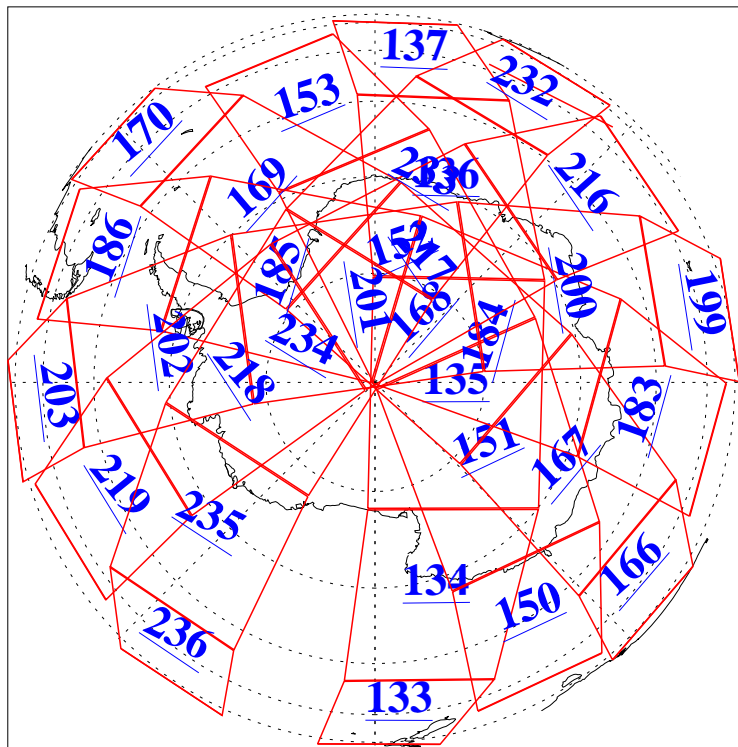

L1B Availability  
AMSU Granules: 240  
HSB Granules: 0  
AIRS Granules: 240

3 Jun 2010  
DoY 154  
Aqua Day 2952  
Granules: 1 to 120

Granules: 121 to 240

Legend: AMSU Available, HSB Available, AIRS Available

L1B Availability  
 AMSU Granules: 240  
 HSB Granules: 0  
 AIRS Granules: 240

3 Jun 2010  
 DoY 154  
 Aqua Day 2952

Ascending Granules

Descending Granules

Legend: AMSU Available, HSB Available, AIRS Available

L1B Availability  
 AMSU Granules: 240  
 HSB Granules: 0  
 AIRS Granules: 240

3 Jun 2010  
 DoY 154  
 Aqua Day 2952

Northern Hemisphere Granules

Southern Hemisphere Granules

Legend: AMSU Available, HSB Available, AIRS Available