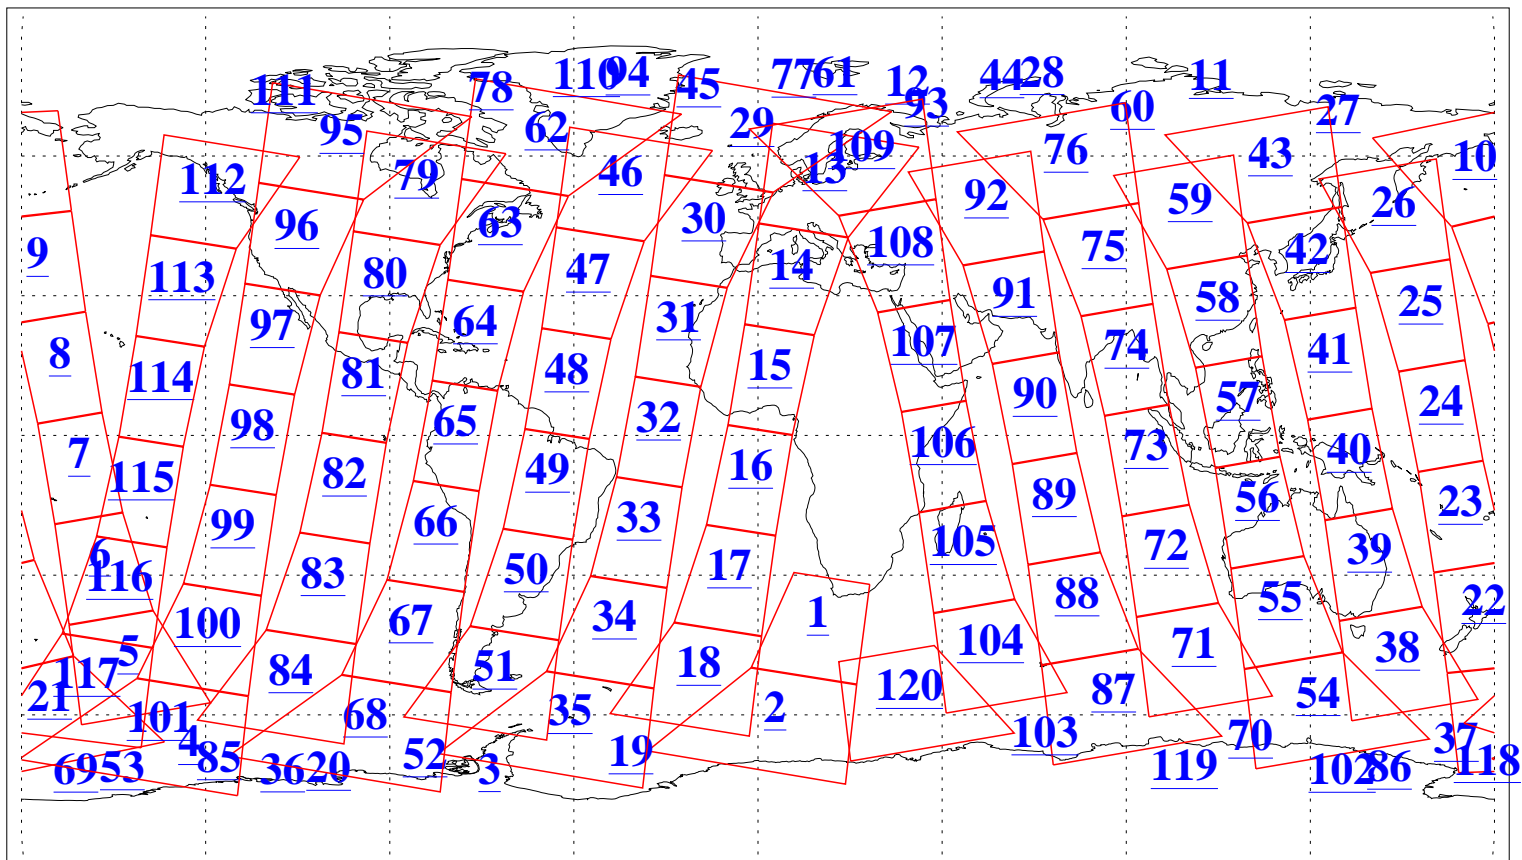

L1B Availability  
AMSU Granules: 240  
HSB Granules: 0  
AIRS Granules: 240

3 Jun 2010  
DoY 154  
Aqua Day 2952  
Granules: 1 to 120

Granules: 121 to 240

Legend: AMSU Available, HSB Available, AIRS Available

L1B Availability  
 AMSU Granules: 240  
 HSB Granules: 0  
 AIRS Granules: 240

3 Jun 2010  
 DoY 154  
 Aqua Day 2952

Ascending Granules

Descending Granules

Legend: AMSU Available, HSB Available, AIRS Available

L1B Availability  
 AMSU Granules: 240  
 HSB Granules: 0  
 AIRS Granules: 240

3 Jun 2010  
 DoY 154  
 Aqua Day 2952

Northern Hemisphere Granules

Southern Hemisphere Granules

Legend: AMSU Available, HSB Available, AIRS Available