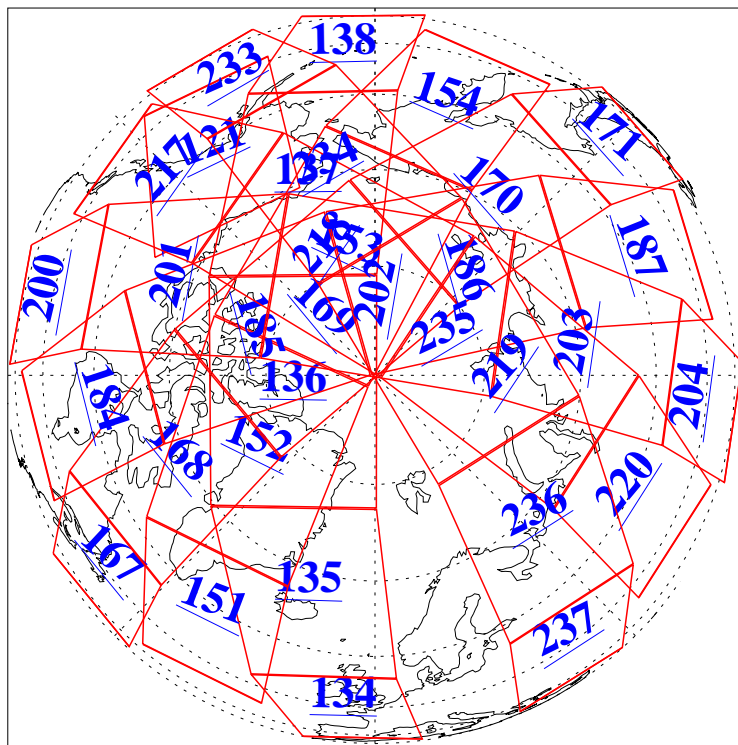

L1B Availability
AMSU Granules: 240
HSB Granules: 0
AIRS Granules: 240

2 Jun 2010
DoY 153
Aqua Day 2951
Granules: 1 to 120

Granules: 121 to 240

Legend: AMSU Available, HSB Available, AIRS Available

L1B Availability
AMSU Granules: 240
HSB Granules: 0
AIRS Granules: 240

2 Jun 2010
DoY 153
Aqua Day 2951

Ascending Granules

Descending Granules

Legend: AMSU Available, HSB Available, AIRS Available

L1B Availability
 AMSU Granules: 240
 HSB Granules: 0
 AIRS Granules: 240

2 Jun 2010
 DoY 153
 Aqua Day 2951

Northern Hemisphere Granules

Southern Hemisphere Granules

Legend: AMSU Available, HSB Available, AIRS Available