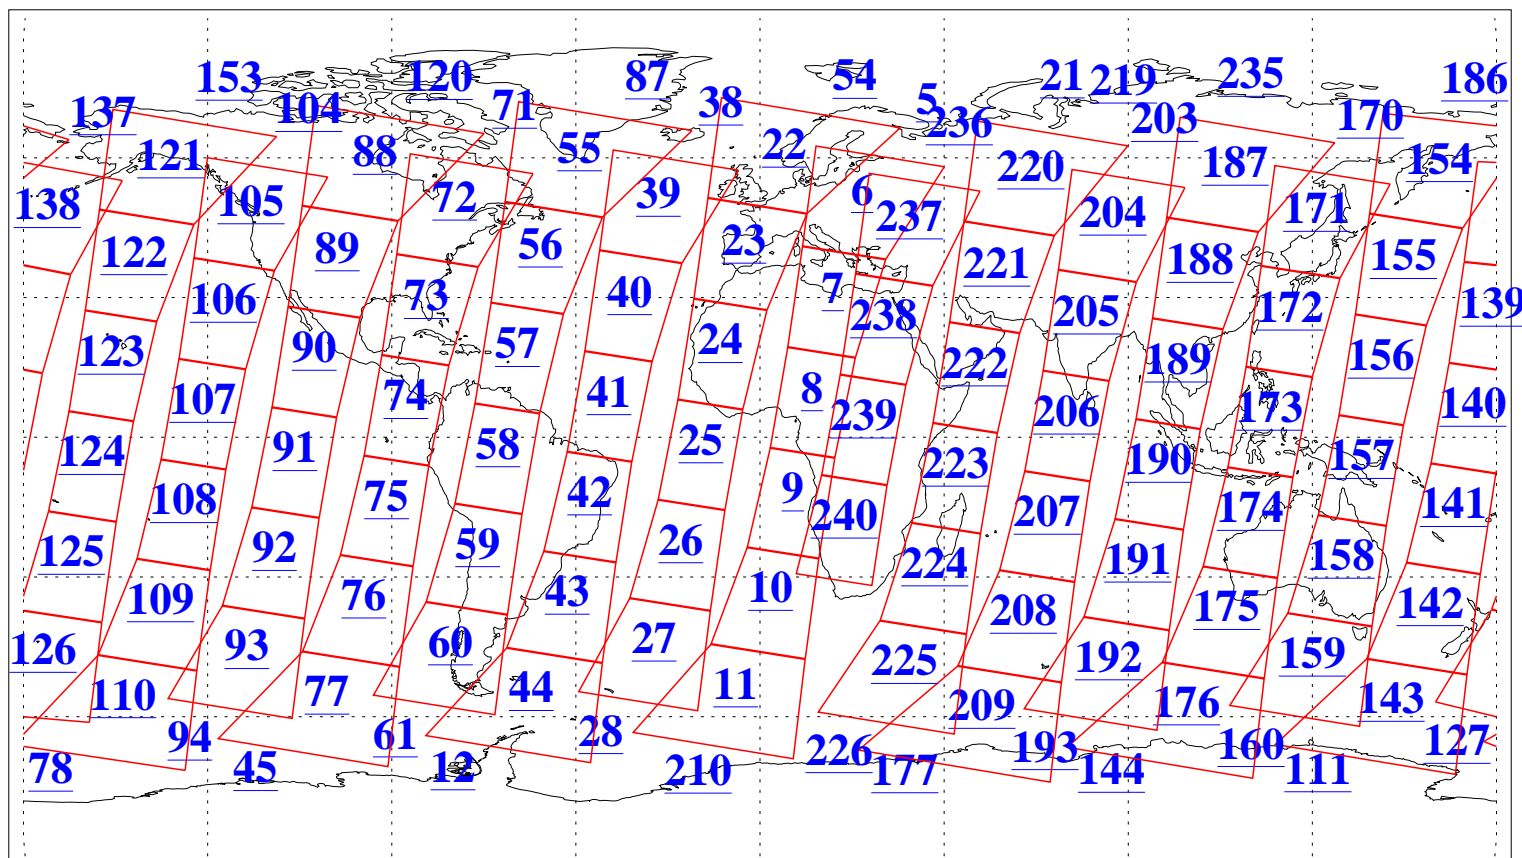

L1B Availability
AMSU Granules: 240
HSB Granules: 0
AIRS Granules: 240

2 Jun 2010
DoY 153
Aqua Day 2951
Granules: 1 to 120

Granules: 121 to 240

Legend: AMSU Available, HSB Available, AIRS Available

L1B Availability
AMSU Granules: 240
HSB Granules: 0
AIRS Granules: 240

2 Jun 2010
DoY 153
Aqua Day 2951

Ascending Granules

Descending Granules

Legend: AMSU Available, HSB Available, AIRS Available

L1B Availability
 AMSU Granules: 240
 HSB Granules: 0
 AIRS Granules: 240

2 Jun 2010
 DoY 153
 Aqua Day 2951

Northern Hemisphere Granules

Southern Hemisphere Granules

Legend: AMSU Available, HSB Available, AIRS Available