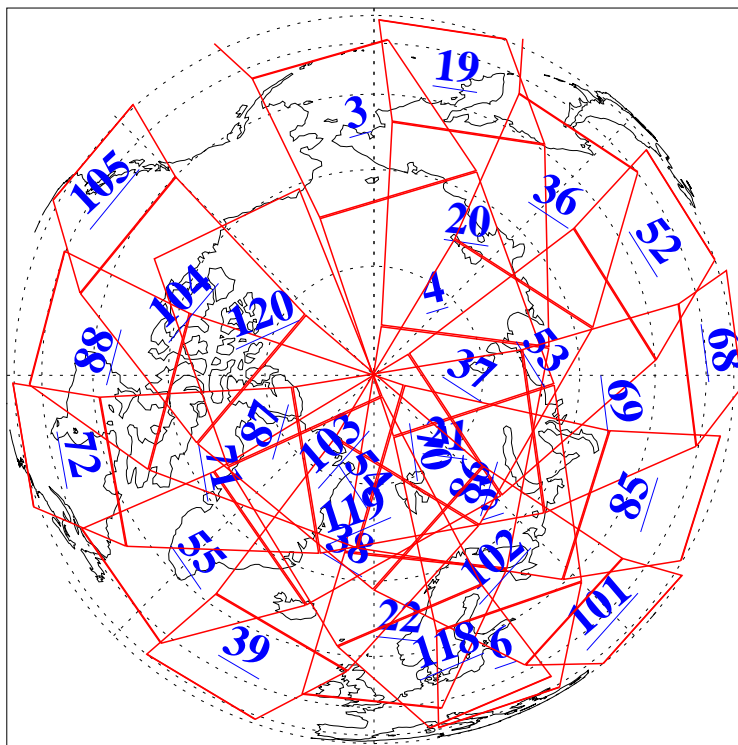

L1B Availability
AMSU Granules: 240
HSB Granules: 0
AIRS Granules: 240

2 Jun 2010
DoY 153
Aqua Day 2951
Granules: 1 to 120

Granules: 121 to 240

Legend: AMSU Available, HSB Available, AIRS Available

L1B Availability
AMSU Granules: 240
HSB Granules: 0
AIRS Granules: 240

2 Jun 2010
DoY 153
Aqua Day 2951

Ascending Granules

Descending Granules

Legend: AMSU Available, HSB Available, AIRS Available

L1B Availability
 AMSU Granules: 240
 HSB Granules: 0
 AIRS Granules: 240

2 Jun 2010
 DoY 153
 Aqua Day 2951

Northern Hemisphere Granules

Southern Hemisphere Granules

Legend: AMSU Available, HSB Available, AIRS Available