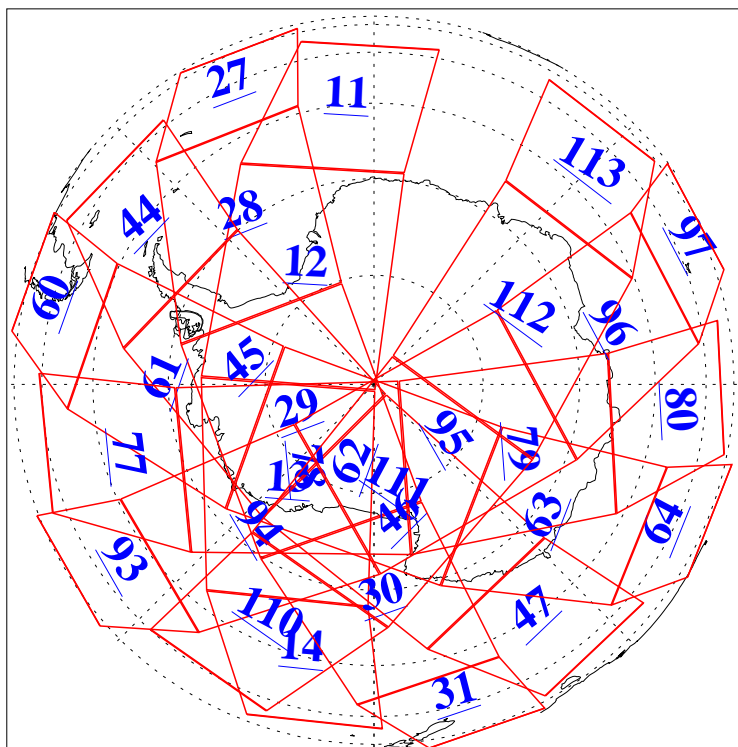

L1B Availability
AMSU Granules: 240
HSB Granules: 0
AIRS Granules: 240

2 Jun 2010
DoY 153
Aqua Day 2951
Granules: 1 to 120

Granules: 121 to 240

Legend: AMSU Available, HSB Available, AIRS Available

L1B Availability
AMSU Granules: 240
HSB Granules: 0
AIRS Granules: 240

2 Jun 2010
DoY 153
Aqua Day 2951

Ascending Granules

Descending Granules

Legend: AMSU Available, HSB Available, AIRS Available

L1B Availability
 AMSU Granules: 240
 HSB Granules: 0
 AIRS Granules: 240

2 Jun 2010
 DoY 153
 Aqua Day 2951

Northern Hemisphere Granules

Southern Hemisphere Granules

Legend: AMSU Available, HSB Available, AIRS Available