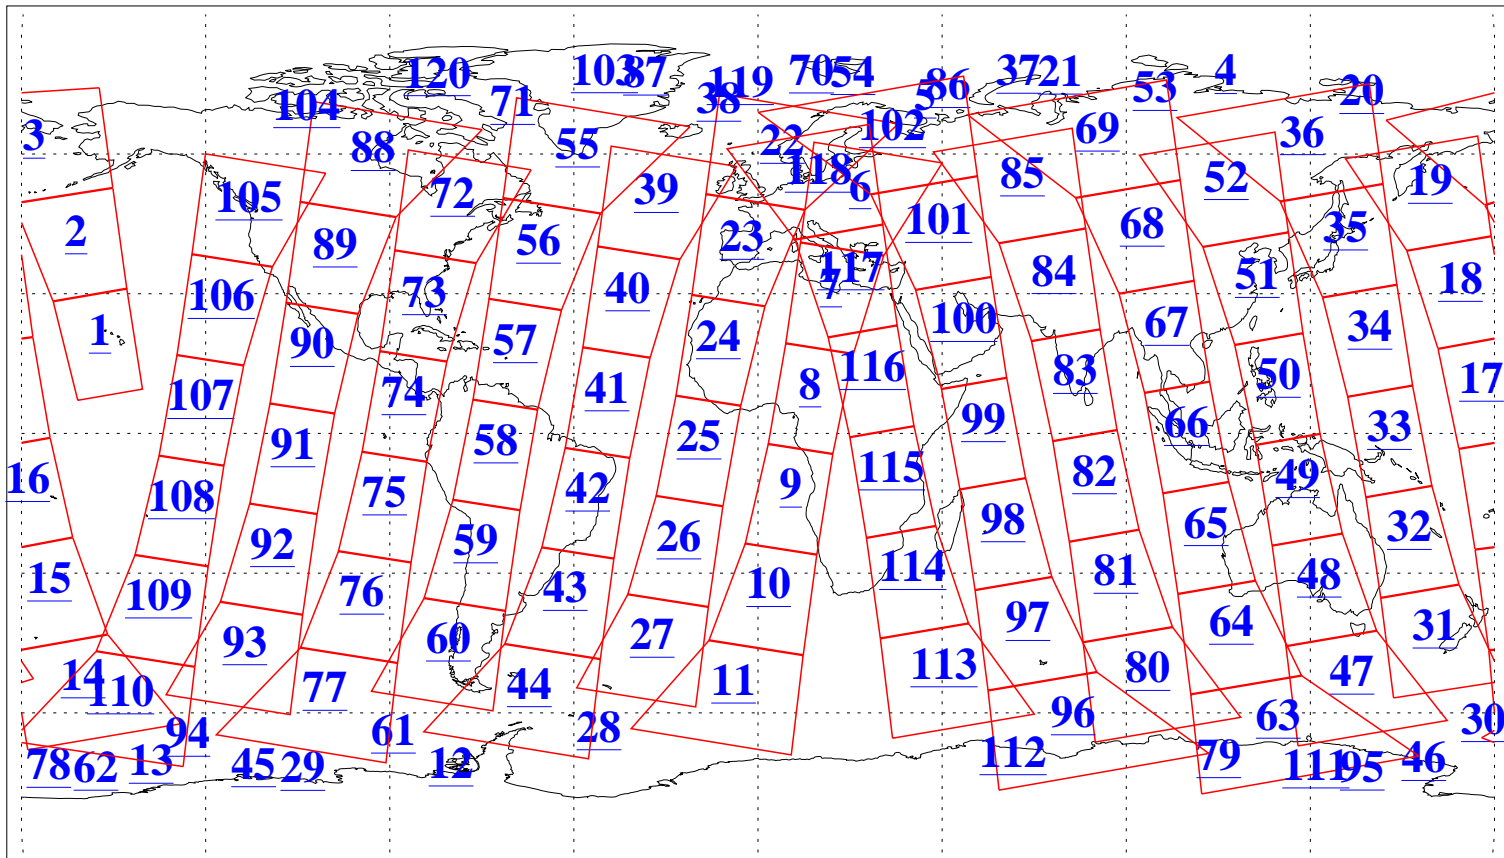

L1B Availability
AMSU Granules: 240
HSB Granules: 0
AIRS Granules: 240

2 Jun 2010
DoY 153
Aqua Day 2951
Granules: 1 to 120

Granules: 121 to 240

Legend: AMSU Available, HSB Available, AIRS Available

L1B Availability
AMSU Granules: 240
HSB Granules: 0
AIRS Granules: 240

2 Jun 2010
DoY 153
Aqua Day 2951

Ascending Granules

Descending Granules

Legend: AMSU Available, HSB Available, AIRS Available

L1B Availability
 AMSU Granules: 240
 HSB Granules: 0
 AIRS Granules: 240

2 Jun 2010
 DoY 153
 Aqua Day 2951

Northern Hemisphere Granules

Southern Hemisphere Granules

Legend: AMSU Available, HSB Available, AIRS Available