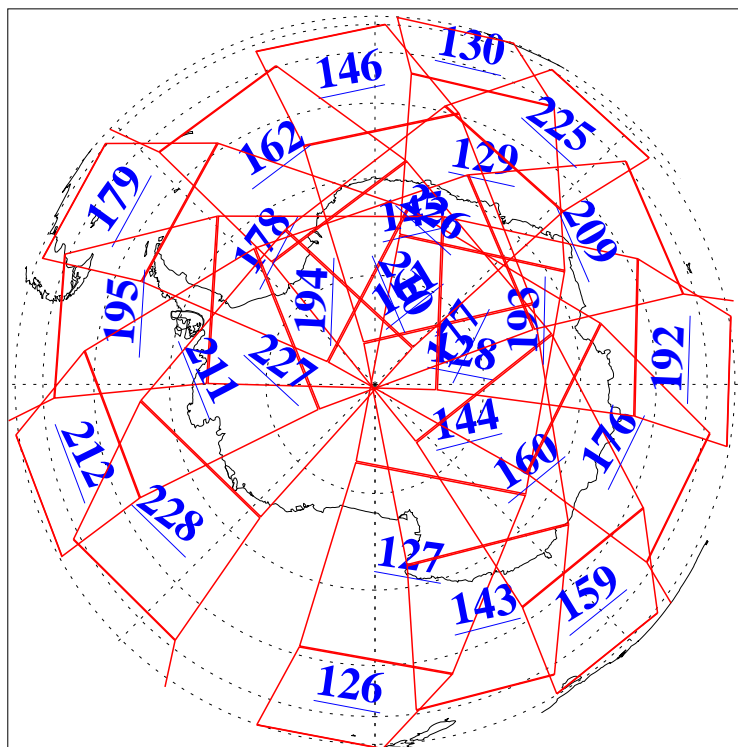

L1B Availability
AMSU Granules: 240
HSB Granules: 0
AIRS Granules: 240

2 Jun 2010
DoY 153
Aqua Day 2951
Granules: 1 to 120

Granules: 121 to 240

Legend: AMSU Available, HSB Available, AIRS Available

L1B Availability
AMSU Granules: 240
HSB Granules: 0
AIRS Granules: 240

2 Jun 2010
DoY 153
Aqua Day 2951

Ascending Granules

Descending Granules

Legend: AMSU Available, HSB Available, AIRS Available

L1B Availability
 AMSU Granules: 240
 HSB Granules: 0
 AIRS Granules: 240

2 Jun 2010
 DoY 153
 Aqua Day 2951

Northern Hemisphere Granules

Southern Hemisphere Granules

Legend: AMSU Available, HSB Available, AIRS Available