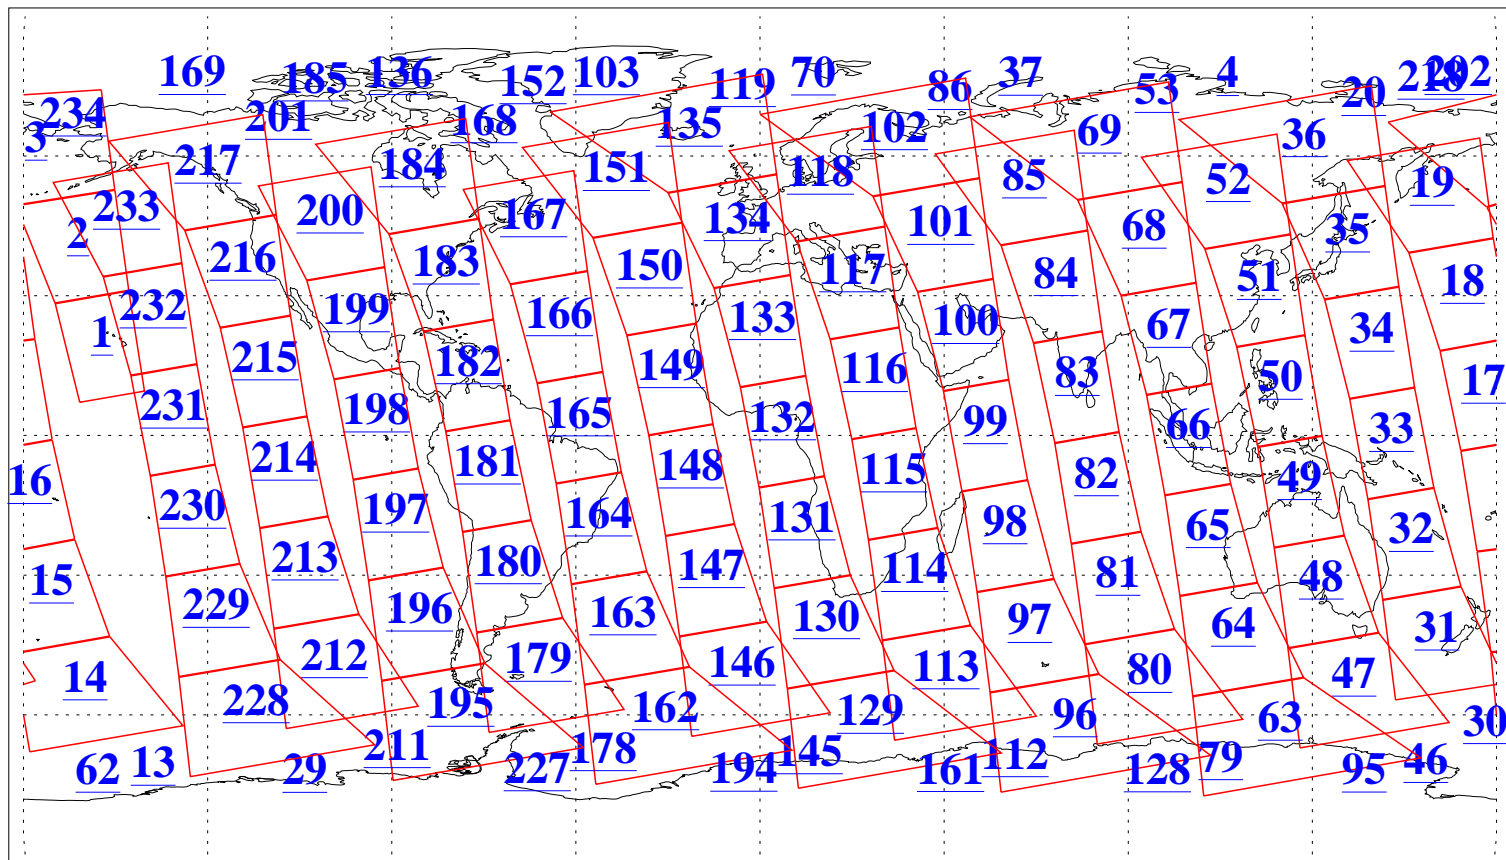

L1B Availability
AMSU Granules: 240
HSB Granules: 0
AIRS Granules: 240

2 Jun 2010
DoY 153
Aqua Day 2951
Granules: 1 to 120

Granules: 121 to 240

Legend: AMSU Available, HSB Available, AIRS Available

L1B Availability
AMSU Granules: 240
HSB Granules: 0
AIRS Granules: 240

2 Jun 2010
DoY 153
Aqua Day 2951

Ascending Granules

Descending Granules

Legend: AMSU Available, HSB Available, AIRS Available

L1B Availability
 AMSU Granules: 240
 HSB Granules: 0
 AIRS Granules: 240

2 Jun 2010
 DoY 153
 Aqua Day 2951

Northern Hemisphere Granules

Southern Hemisphere Granules

Legend: AMSU Available, HSB Available, AIRS Available