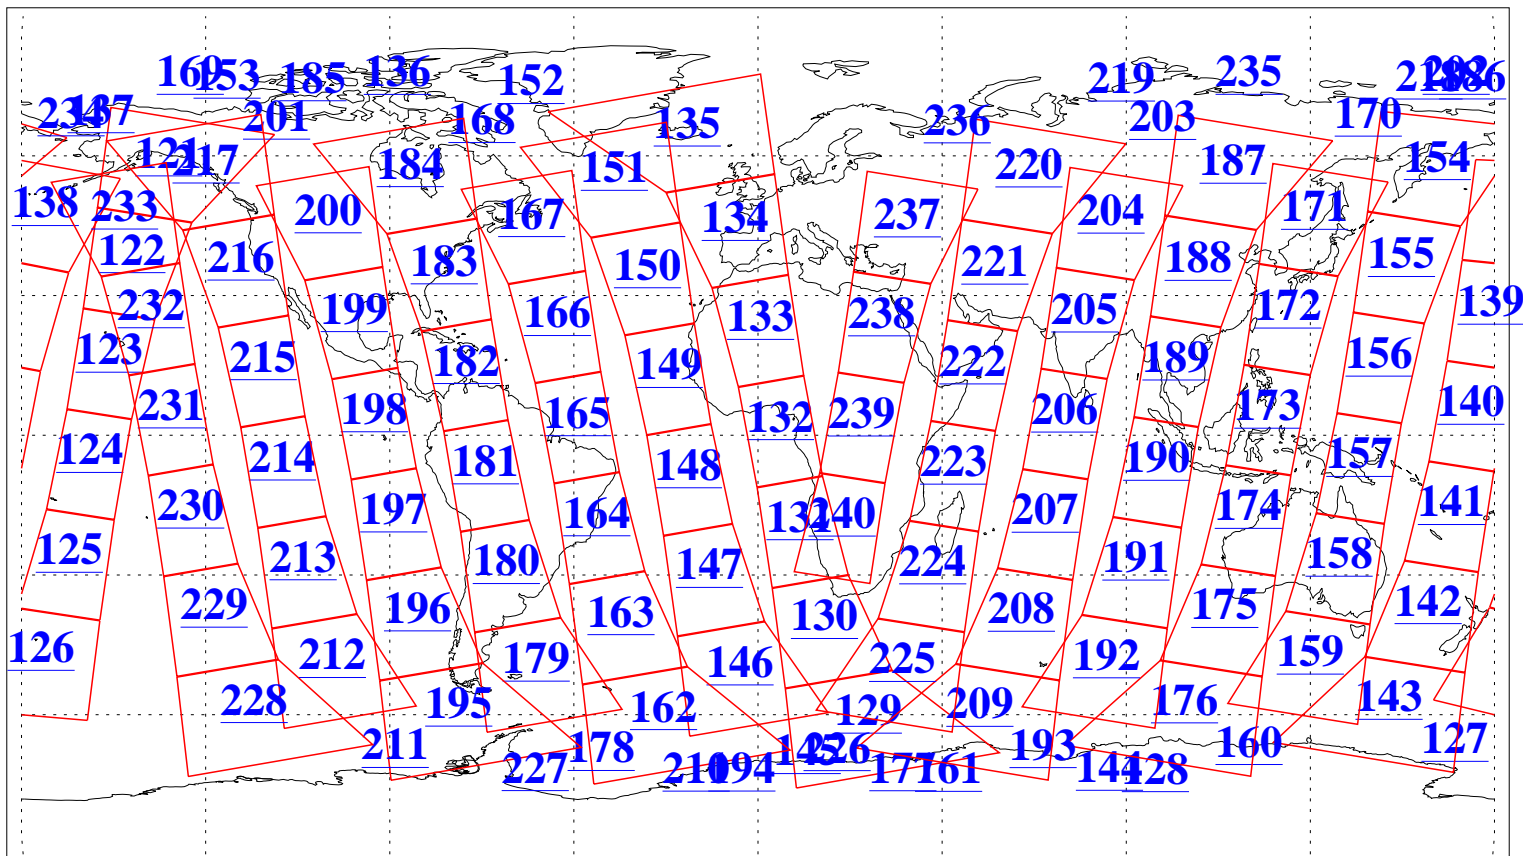

L1B Availability
AMSU Granules: 240
HSB Granules: 0
AIRS Granules: 240

2 Jun 2010
DoY 153
Aqua Day 2951
Granules: 1 to 120

Granules: 121 to 240

Legend: AMSU Available, HSB Available, AIRS Available

L1B Availability
AMSU Granules: 240
HSB Granules: 0
AIRS Granules: 240

2 Jun 2010
DoY 153
Aqua Day 2951

Ascending Granules

Descending Granules

Legend: AMSU Available, HSB Available, AIRS Available

L1B Availability
 AMSU Granules: 240
 HSB Granules: 0
 AIRS Granules: 240

2 Jun 2010
 DoY 153
 Aqua Day 2951

Northern Hemisphere Granules

Southern Hemisphere Granules

Legend: AMSU Available, HSB Available, AIRS Available