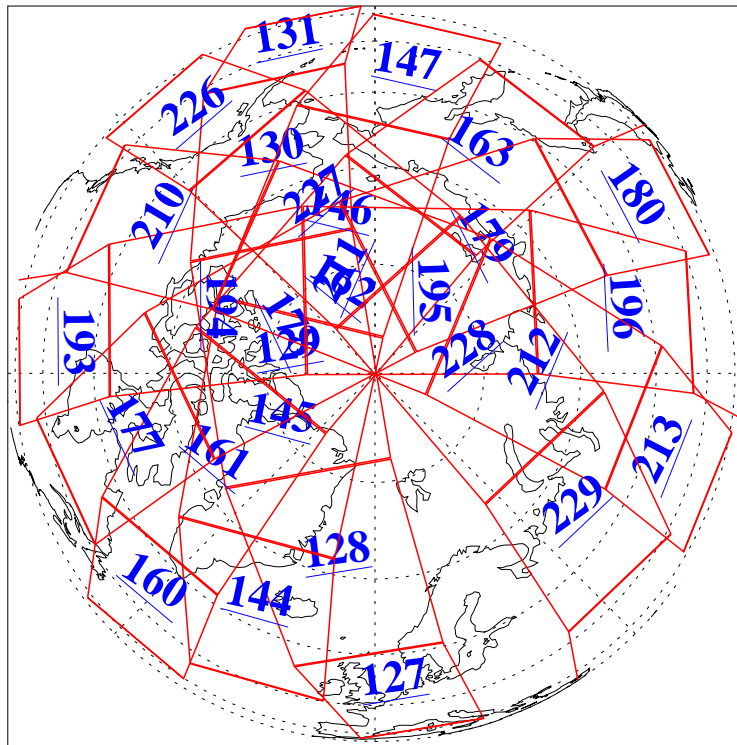

L1B Availability  
AMSU Granules: 240  
HSB Granules: 0  
AIRS Granules: 240

1 Jun 2010  
DoY 152  
Aqua Day 2950  
Granules: 1 to 120

Granules: 121 to 240

Legend: AMSU Available, HSB Available, AIRS Available

L1B Availability  
AMSU Granules: 240  
HSB Granules: 0  
AIRS Granules: 240

1 Jun 2010  
DoY 152  
Aqua Day 2950

Ascending Granules

Descending Granules

Legend: AMSU Available, HSB Available, AIRS Available

L1B Availability  
 AMSU Granules: 240  
 HSB Granules: 0  
 AIRS Granules: 240

1 Jun 2010  
 DoY 152  
 Aqua Day 2950

Northern Hemisphere Granules

Southern Hemisphere Granules

Legend: AMSU Available, *HSB Available*, **AIRS Available**