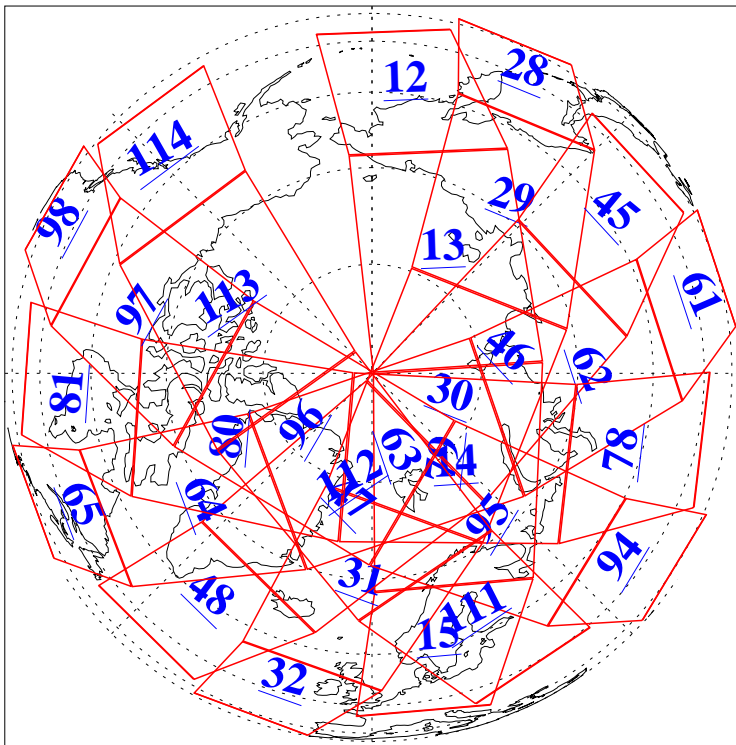

L1B Availability  
AMSU Granules: 240  
HSB Granules: 0  
AIRS Granules: 240

1 Jun 2010  
DoY 152  
Aqua Day 2950  
Granules: 1 to 120

Granules: 121 to 240

Legend: AMSU Available, HSB Available, AIRS Available

L1B Availability  
AMSU Granules: 240  
HSB Granules: 0  
AIRS Granules: 240

1 Jun 2010  
DoY 152  
Aqua Day 2950

Ascending Granules

Descending Granules

Legend: AMSU Available, HSB Available, AIRS Available

L1B Availability  
 AMSU Granules: 240  
 HSB Granules: 0  
 AIRS Granules: 240

1 Jun 2010  
 DoY 152  
 Aqua Day 2950

Northern Hemisphere Granules

Southern Hemisphere Granules

Legend: AMSU Available, *HSB Available*, **AIRS Available**