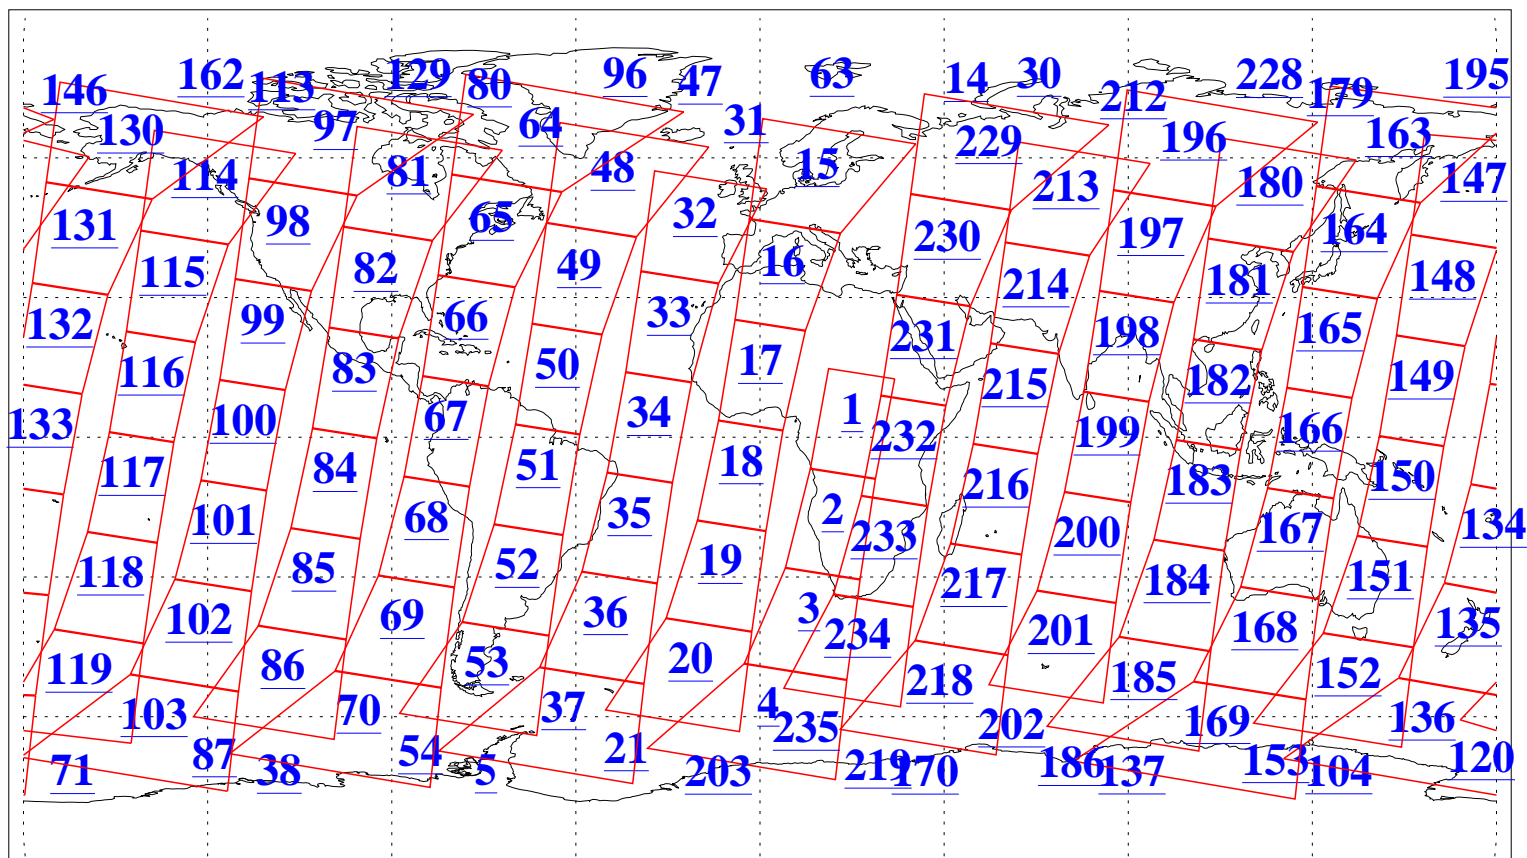

L1B Availability  
AMSU Granules: 240  
HSB Granules: 0  
AIRS Granules: 240

1 Jun 2010  
DoY 152  
Aqua Day 2950  
Granules: 1 to 120

Granules: 121 to 240

Legend: AMSU Available, HSB Available, AIRS Available

L1B Availability  
AMSU Granules: 240  
HSB Granules: 0  
AIRS Granules: 240

1 Jun 2010  
DoY 152  
Aqua Day 2950

Ascending Granules

Descending Granules

Legend: AMSU Available, HSB Available, AIRS Available

L1B Availability  
 AMSU Granules: 240  
 HSB Granules: 0  
 AIRS Granules: 240

1 Jun 2010  
 DoY 152  
 Aqua Day 2950

Northern Hemisphere Granules

Southern Hemisphere Granules

Legend: AMSU Available, *HSB Available*, **AIRS Available**