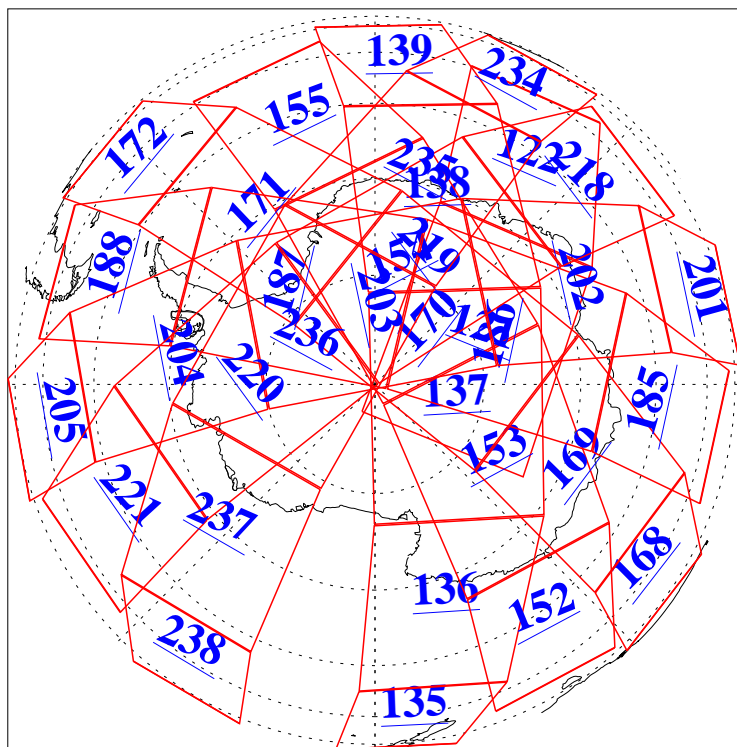

L1B Availability  
AMSU Granules: 240  
HSB Granules: 0  
AIRS Granules: 240

1 Jun 2010  
DoY 152  
Aqua Day 2950  
Granules: 1 to 120

Granules: 121 to 240

Legend: AMSU Available, HSB Available, AIRS Available

L1B Availability  
AMSU Granules: 240  
HSB Granules: 0  
AIRS Granules: 240

1 Jun 2010  
DoY 152  
Aqua Day 2950

Ascending Granules

Descending Granules

Legend: AMSU Available, HSB Available, AIRS Available

L1B Availability  
 AMSU Granules: 240  
 HSB Granules: 0  
 AIRS Granules: 240

1 Jun 2010  
 DoY 152  
 Aqua Day 2950

Northern Hemisphere Granules

Southern Hemisphere Granules

Legend: AMSU Available, *HSB Available*, **AIRS Available**