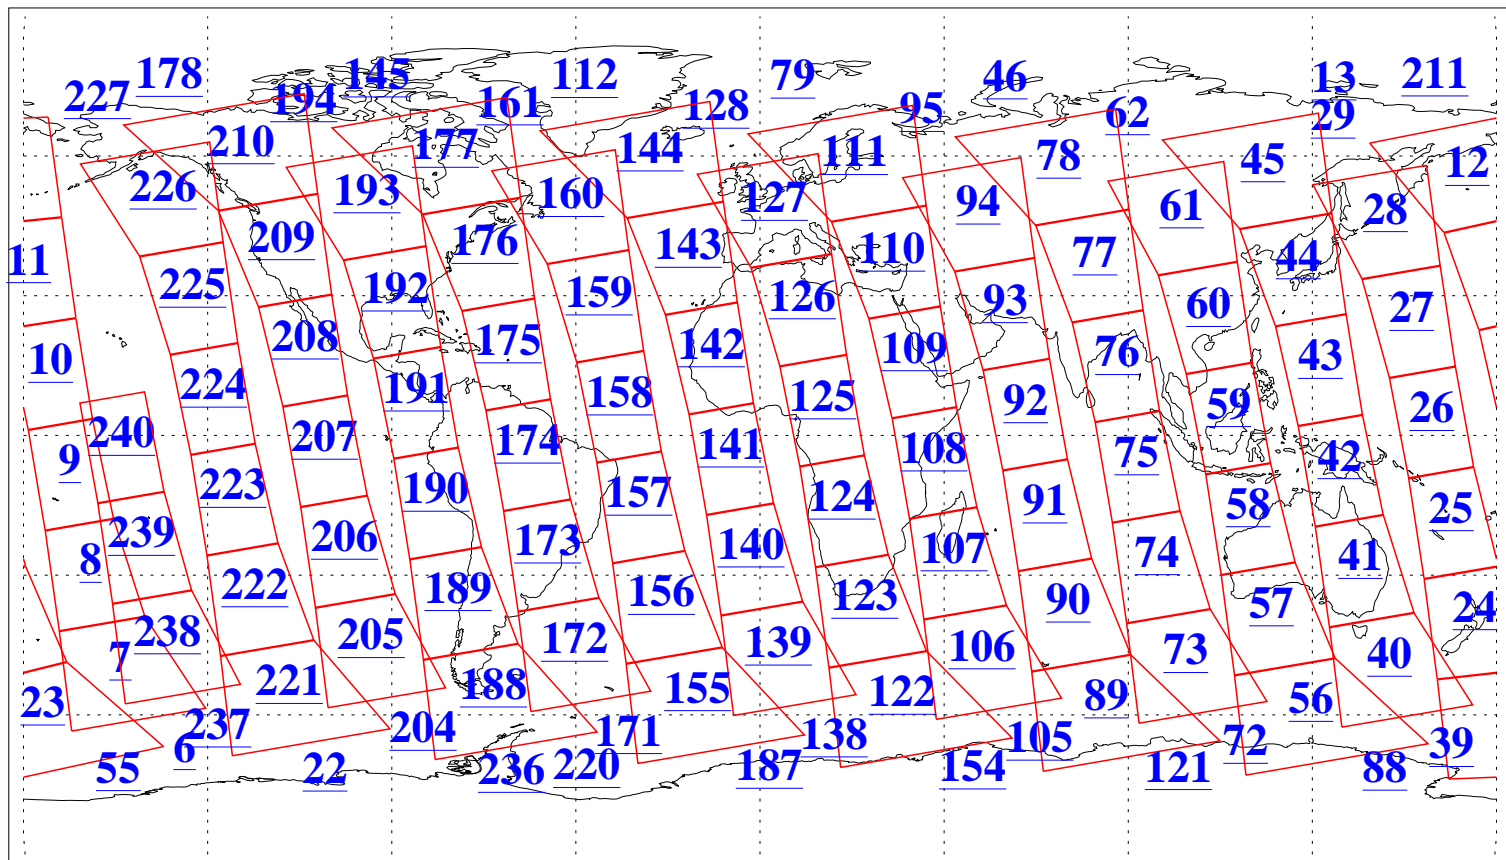

L1B Availability  
AMSU Granules: 240  
HSB Granules: 0  
AIRS Granules: 240

1 Jun 2010  
DoY 152  
Aqua Day 2950  
Granules: 1 to 120

Granules: 121 to 240

Legend: AMSU Available, HSB Available, AIRS Available

L1B Availability  
AMSU Granules: 240  
HSB Granules: 0  
AIRS Granules: 240

1 Jun 2010  
DoY 152  
Aqua Day 2950

Ascending Granules

Descending Granules

Legend: AMSU Available, HSB Available, AIRS Available

L1B Availability  
 AMSU Granules: 240  
 HSB Granules: 0  
 AIRS Granules: 240

1 Jun 2010  
 DoY 152  
 Aqua Day 2950

Northern Hemisphere Granules

Southern Hemisphere Granules

Legend: AMSU Available, *HSB Available*, **AIRS Available**