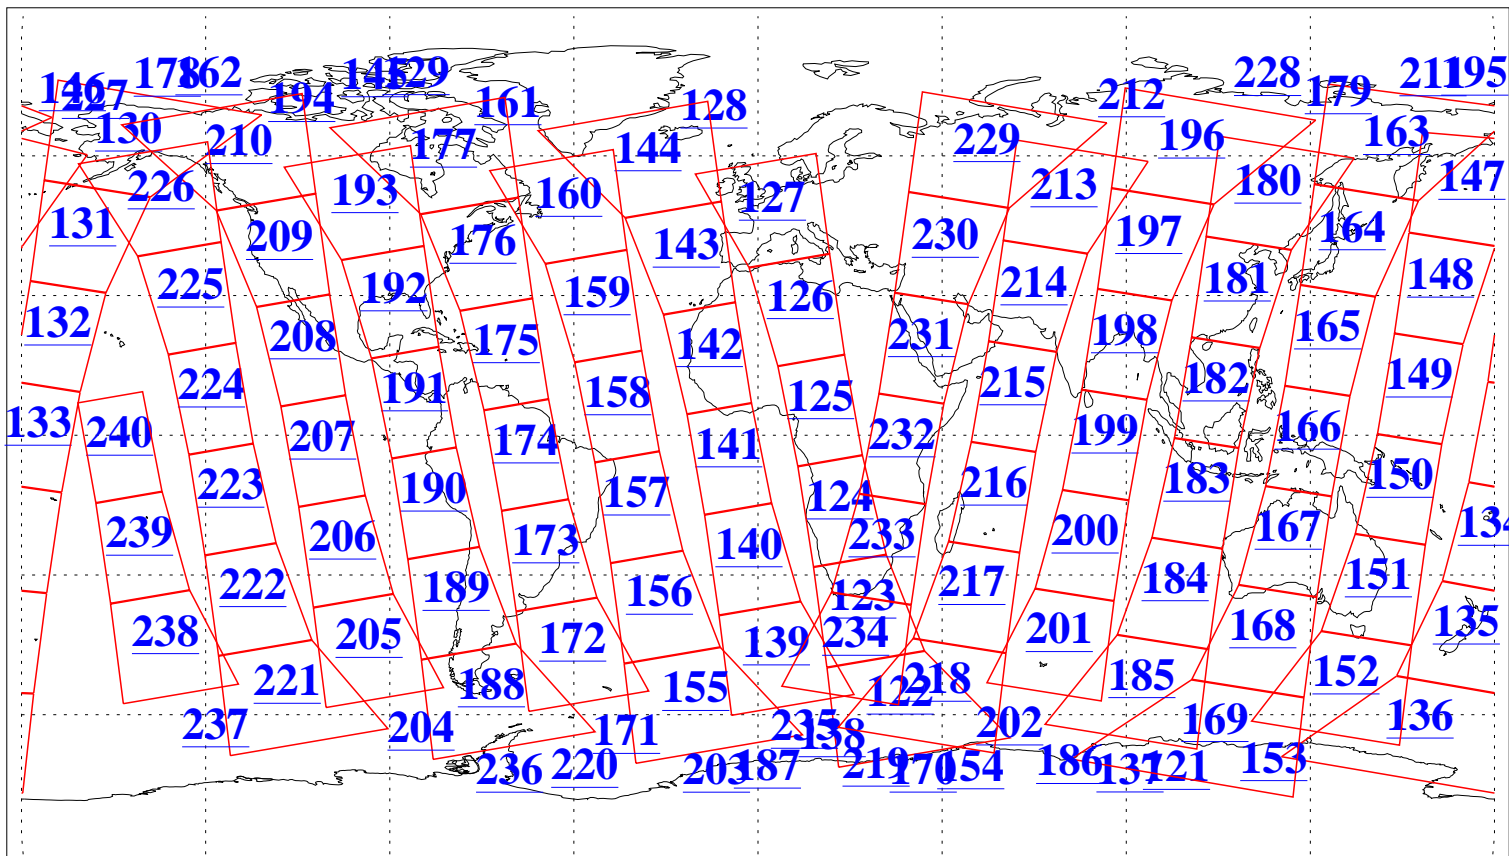

L1B Availability  
AMSU Granules: 240  
HSB Granules: 0  
AIRS Granules: 240

1 Jun 2010  
DoY 152  
Aqua Day 2950  
Granules: 1 to 120

Granules: 121 to 240

Legend: AMSU Available, HSB Available, AIRS Available

L1B Availability  
AMSU Granules: 240  
HSB Granules: 0  
AIRS Granules: 240

1 Jun 2010  
DoY 152  
Aqua Day 2950

Ascending Granules

Descending Granules

Legend: AMSU Available, HSB Available, AIRS Available

L1B Availability  
 AMSU Granules: 240  
 HSB Granules: 0  
 AIRS Granules: 240

1 Jun 2010  
 DoY 152  
 Aqua Day 2950

Northern Hemisphere Granules

Southern Hemisphere Granules

Legend: AMSU Available, *HSB Available*, **AIRS Available**