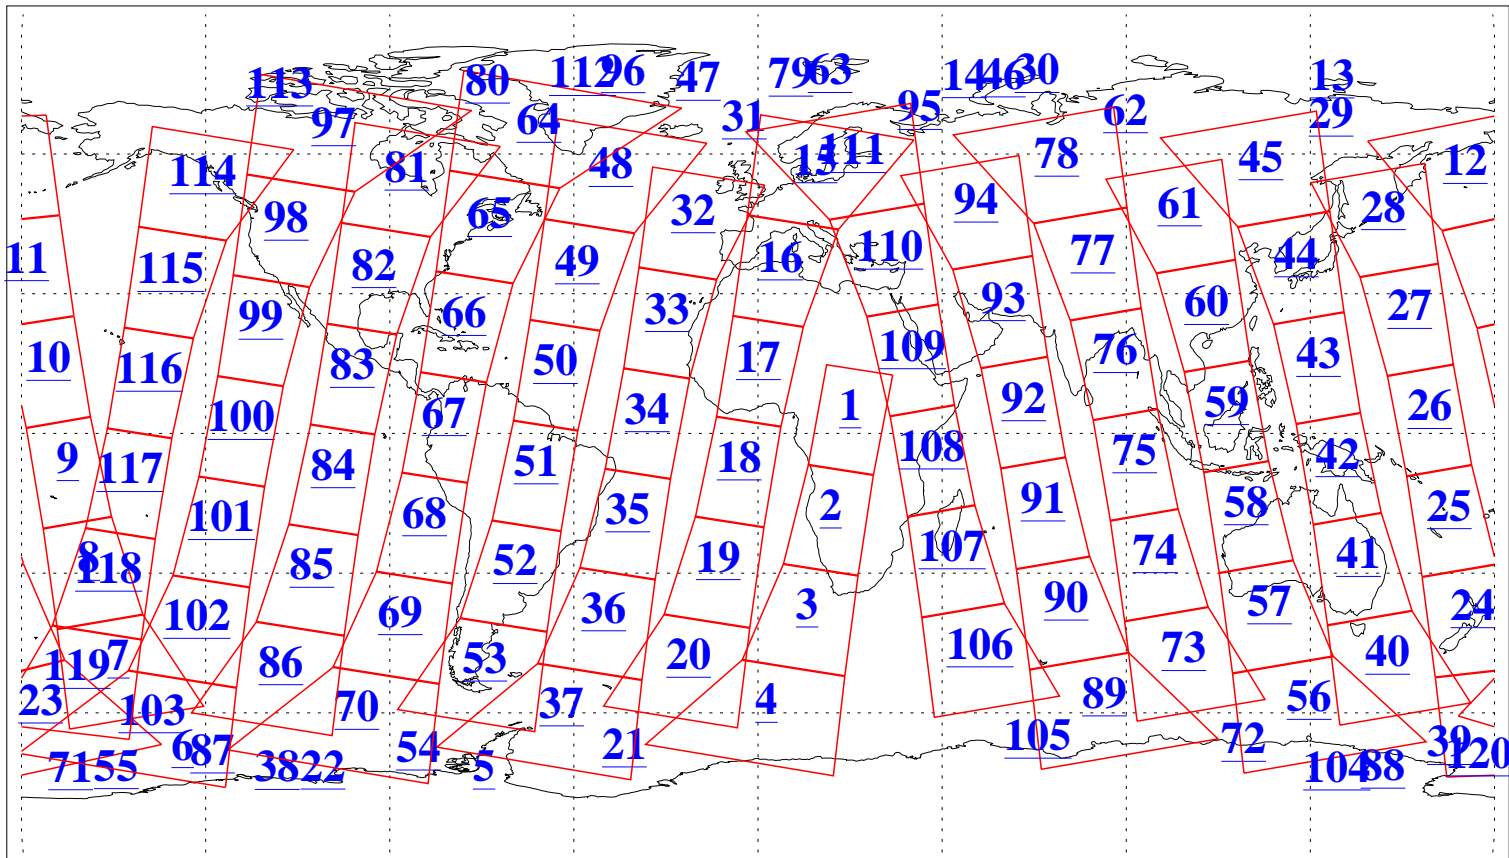

L1B Availability  
AMSU Granules: 240  
HSB Granules: 0  
AIRS Granules: 240

1 Jun 2010  
DoY 152  
Aqua Day 2950  
Granules: 1 to 120

Granules: 121 to 240

Legend: AMSU Available, HSB Available, AIRS Available

L1B Availability  
AMSU Granules: 240  
HSB Granules: 0  
AIRS Granules: 240

1 Jun 2010  
DoY 152  
Aqua Day 2950

Ascending Granules

Descending Granules

Legend: AMSU Available, HSB Available, AIRS Available

L1B Availability  
 AMSU Granules: 240  
 HSB Granules: 0  
 AIRS Granules: 240

1 Jun 2010  
 DoY 152  
 Aqua Day 2950

Northern Hemisphere Granules

Southern Hemisphere Granules

Legend: AMSU Available, *HSB Available*, **AIRS Available**