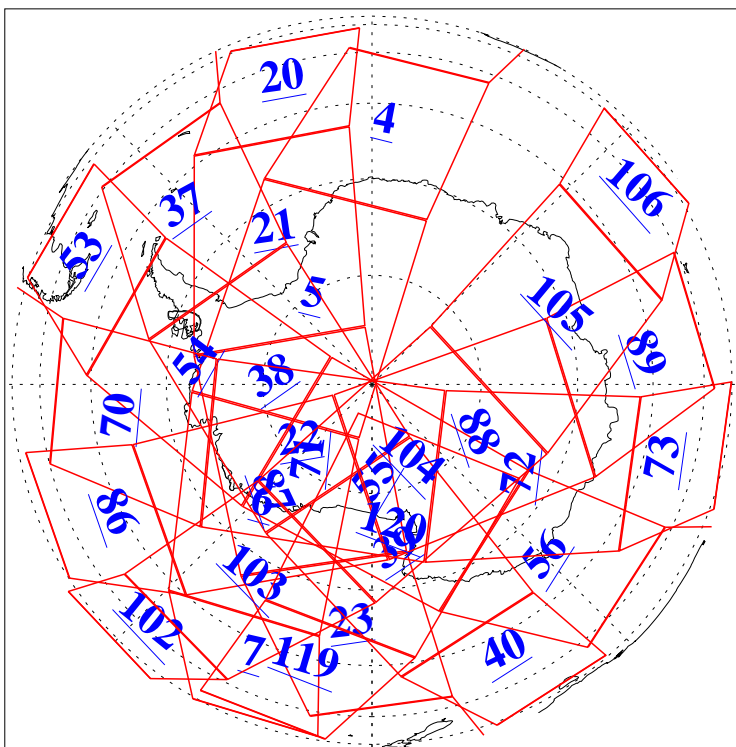

L1B Availability  
AMSU Granules: 240  
HSB Granules: 0  
AIRS Granules: 240

1 Jun 2010  
DoY 152  
Aqua Day 2950  
Granules: 1 to 120

Granules: 121 to 240

Legend: AMSU Available, HSB Available, AIRS Available

L1B Availability  
AMSU Granules: 240  
HSB Granules: 0  
AIRS Granules: 240

1 Jun 2010  
DoY 152  
Aqua Day 2950

Ascending Granules

Descending Granules

Legend: AMSU Available, HSB Available, AIRS Available

L1B Availability  
 AMSU Granules: 240  
 HSB Granules: 0  
 AIRS Granules: 240

1 Jun 2010  
 DoY 152  
 Aqua Day 2950

Northern Hemisphere Granules

Southern Hemisphere Granules

Legend: AMSU Available, *HSB Available*, **AIRS Available**