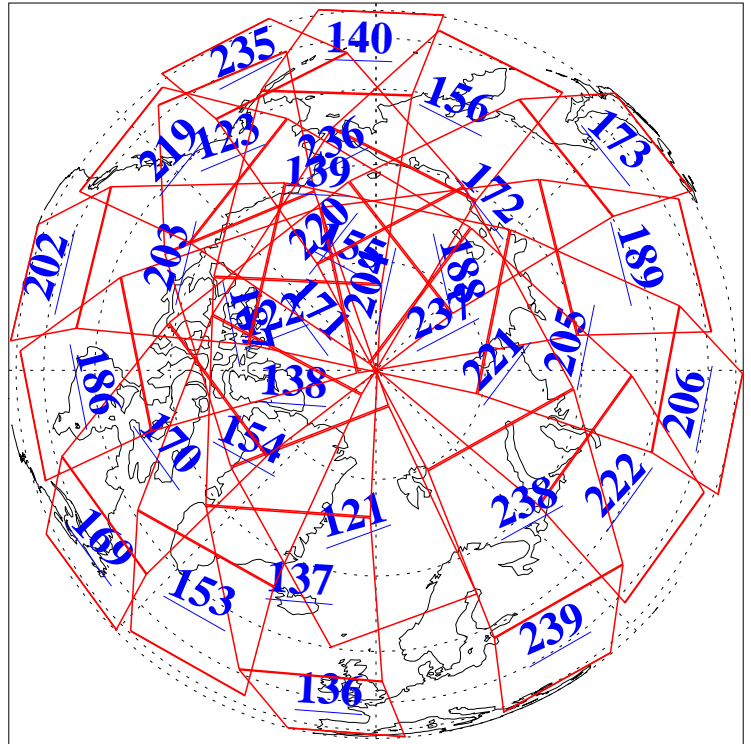

L1B Availability  
AMSU Granules: 240  
HSB Granules: 0  
AIRS Granules: 240

31 May 2010  
DoY 151  
Aqua Day 2949

Ascending Granules

Descending Granules

Legend: AMSU Available, HSB Available, AIRS Available

L1B Availability  
 AMSU Granules: 240  
 HSB Granules: 0  
 AIRS Granules: 240

31 May 2010  
 DoY 151  
 Aqua Day 2949

Northern Hemisphere Granules

Southern Hemisphere Granules

Legend: AMSU Available, ~~HSB Available~~, AIRS Available