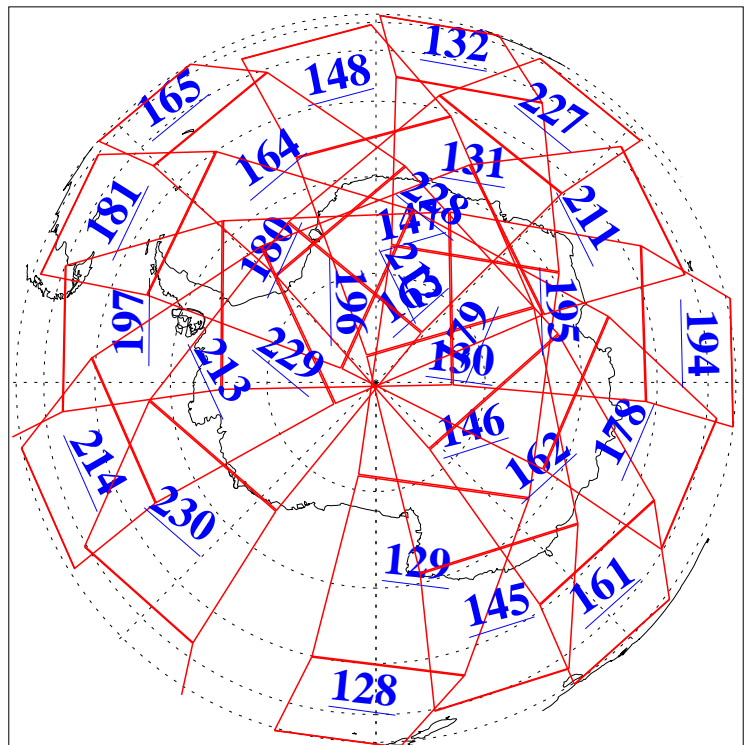

L1B Availability  
AMSU Granules: 240  
HSB Granules: 0  
AIRS Granules: 240

31 May 2010  
DoY 151  
Aqua Day 2949  
Granules: 1 to 120

Granules: 121 to 240

Legend: AMSU Available, HSB Available, AIRS Available

L1B Availability  
AMSU Granules: 240  
HSB Granules: 0  
AIRS Granules: 240

31 May 2010  
DoY 151  
Aqua Day 2949

Ascending Granules

Descending Granules

Legend: AMSU Available, HSB Available, AIRS Available

L1B Availability  
 AMSU Granules: 240  
 HSB Granules: 0  
 AIRS Granules: 240

31 May 2010  
 DoY 151  
 Aqua Day 2949

Northern Hemisphere Granules

Southern Hemisphere Granules

Legend: AMSU Available, ~~HSB Available~~, AIRS Available