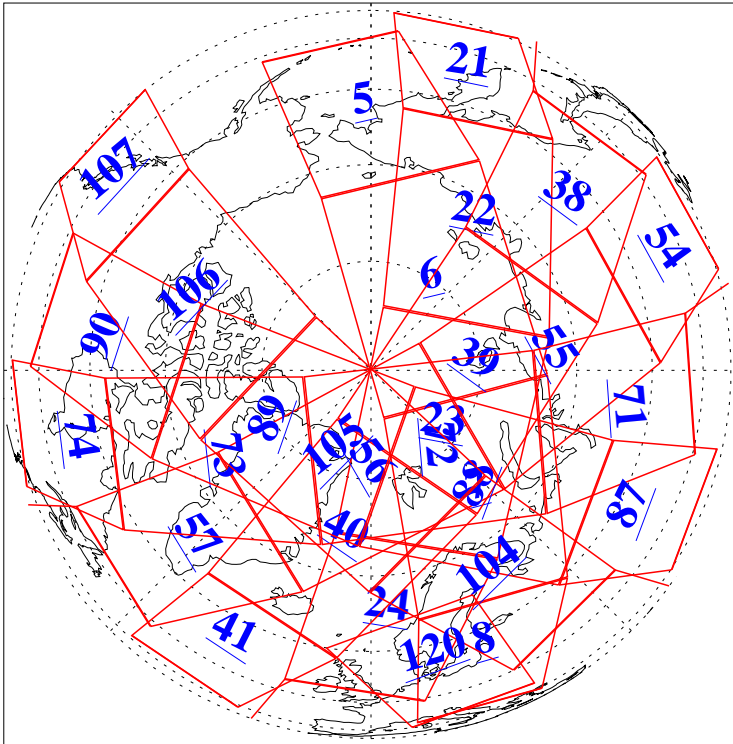

L1B Availability  
AMSU Granules: 240  
HSB Granules: 0  
AIRS Granules: 240

31 May 2010  
DoY 151  
Aqua Day 2949  
Granules: 1 to 120

Granules: 121 to 240

Legend: AMSU Available, HSB Available, AIRS Available

L1B Availability  
AMSU Granules: 240  
HSB Granules: 0  
AIRS Granules: 240

31 May 2010  
DoY 151  
Aqua Day 2949

Ascending Granules

Descending Granules

Legend: AMSU Available, HSB Available, AIRS Available

L1B Availability  
 AMSU Granules: 240  
 HSB Granules: 0  
 AIRS Granules: 240

31 May 2010  
 DoY 151  
 Aqua Day 2949

Northern Hemisphere Granules

Southern Hemisphere Granules

Legend: AMSU Available, ~~HSB Available~~, AIRS Available