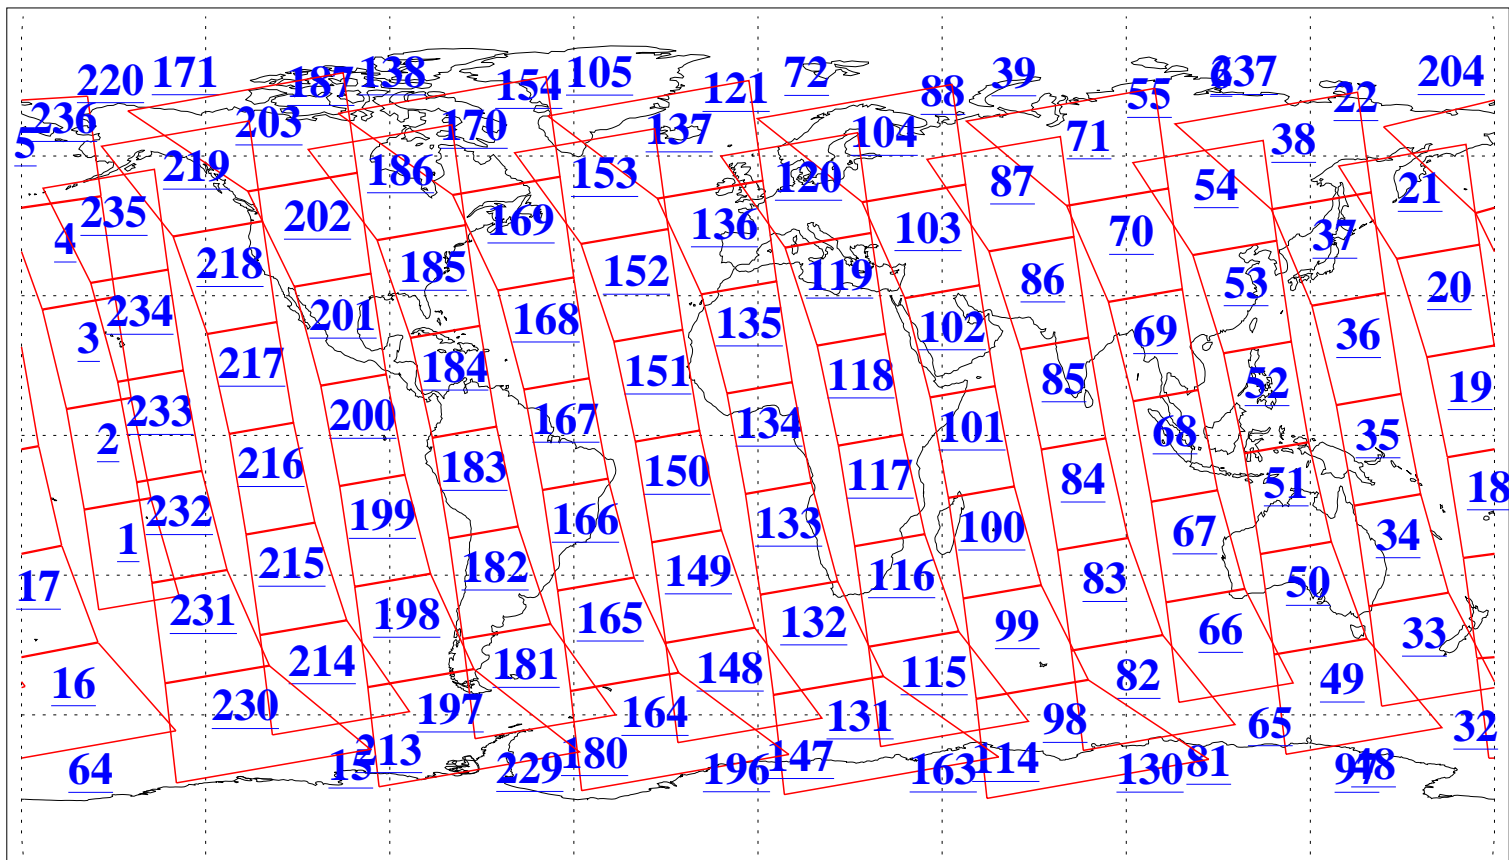

L1B Availability  
AMSU Granules: 240  
HSB Granules: 0  
AIRS Granules: 240

31 May 2010  
DoY 151  
Aqua Day 2949  
Granules: 1 to 120

Granules: 121 to 240

Legend: AMSU Available, HSB Available, AIRS Available

L1B Availability  
AMSU Granules: 240  
HSB Granules: 0  
AIRS Granules: 240

31 May 2010  
DoY 151  
Aqua Day 2949

Ascending Granules

Descending Granules

Legend: AMSU Available, HSB Available, AIRS Available

L1B Availability  
 AMSU Granules: 240  
 HSB Granules: 0  
 AIRS Granules: 240

31 May 2010  
 DoY 151  
 Aqua Day 2949

Northern Hemisphere Granules

Southern Hemisphere Granules

Legend: AMSU Available, ~~HSB Available~~, AIRS Available