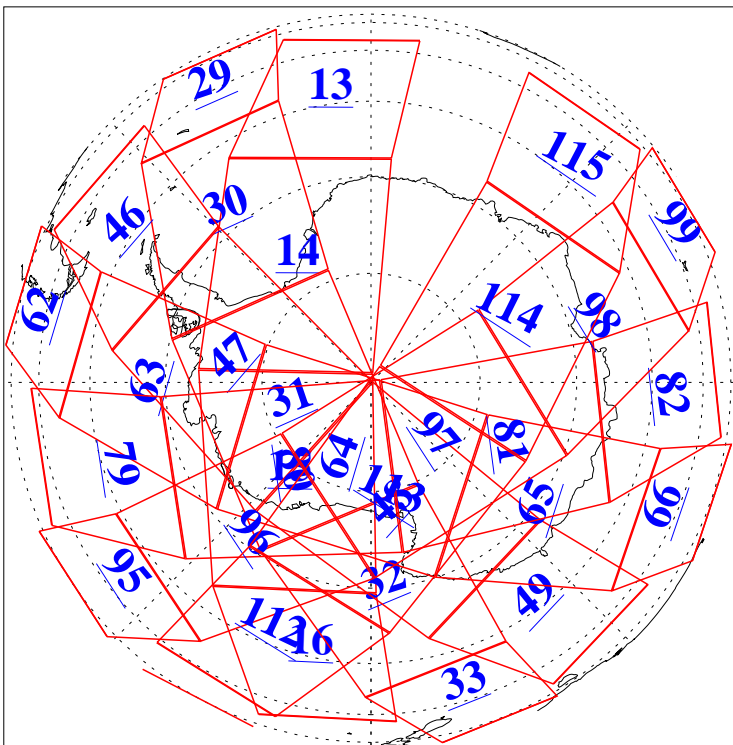

L1B Availability  
AMSU Granules: 240  
HSB Granules: 0  
AIRS Granules: 240

31 May 2010  
DoY 151  
Aqua Day 2949  
Granules: 1 to 120

Granules: 121 to 240

Legend: AMSU Available, HSB Available, AIRS Available

L1B Availability  
AMSU Granules: 240  
HSB Granules: 0  
AIRS Granules: 240

31 May 2010  
DoY 151  
Aqua Day 2949

Ascending Granules

Descending Granules

Legend: AMSU Available, HSB Available, AIRS Available

L1B Availability  
 AMSU Granules: 240  
 HSB Granules: 0  
 AIRS Granules: 240

31 May 2010  
 DoY 151  
 Aqua Day 2949

Northern Hemisphere Granules

Southern Hemisphere Granules

Legend: AMSU Available, ~~HSB Available~~, AIRS Available