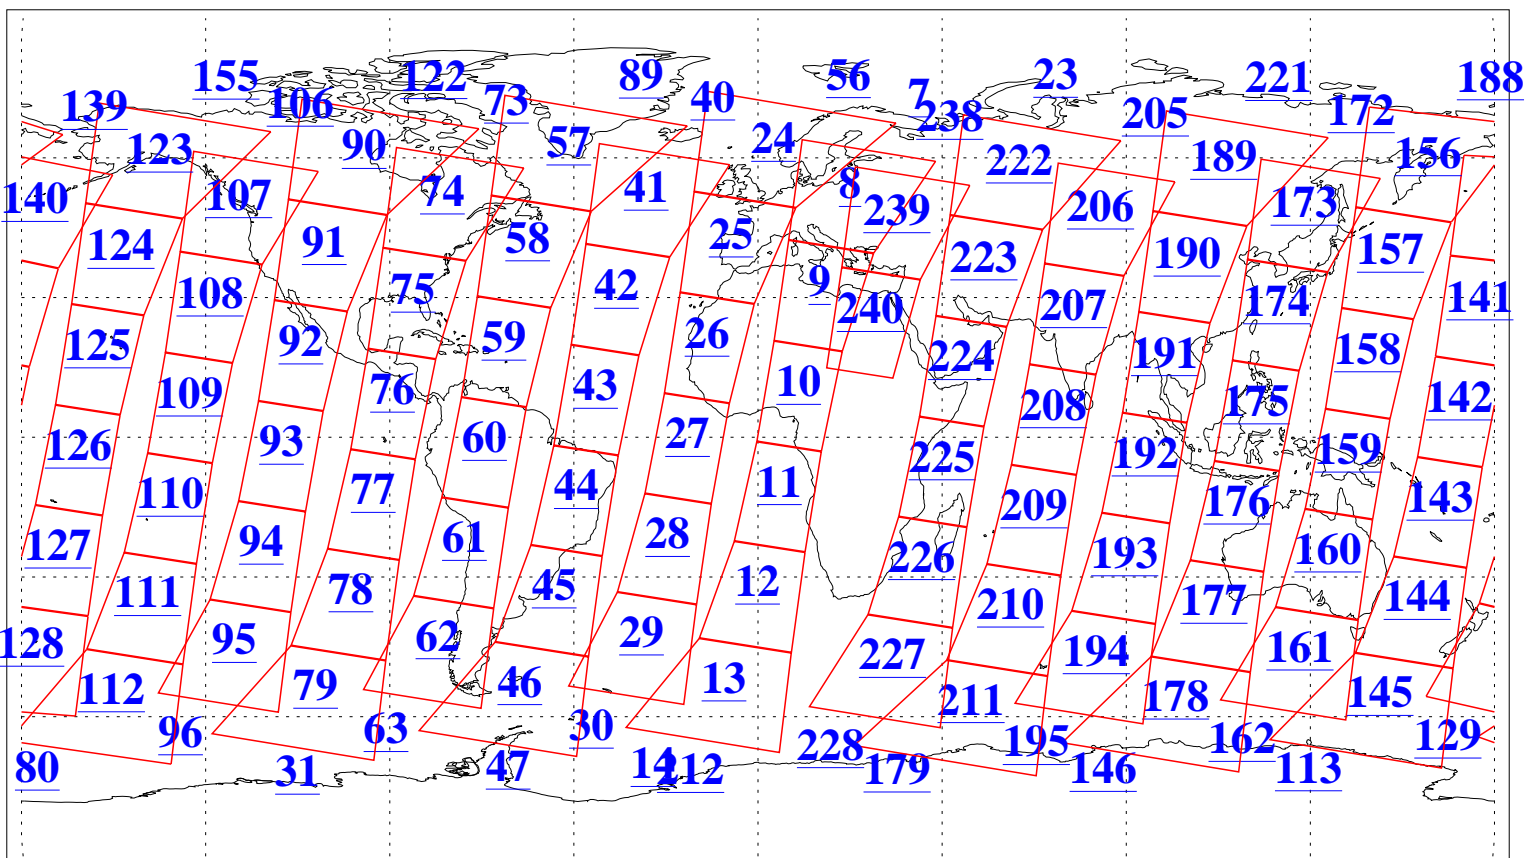

L1B Availability  
AMSU Granules: 240  
HSB Granules: 0  
AIRS Granules: 240

31 May 2010  
DoY 151  
Aqua Day 2949  
Granules: 1 to 120

Granules: 121 to 240

Legend: AMSU Available, HSB Available, AIRS Available

L1B Availability  
AMSU Granules: 240  
HSB Granules: 0  
AIRS Granules: 240

31 May 2010  
DoY 151  
Aqua Day 2949

Ascending Granules

Descending Granules

Legend: AMSU Available, HSB Available, AIRS Available

L1B Availability  
 AMSU Granules: 240  
 HSB Granules: 0  
 AIRS Granules: 240

31 May 2010  
 DoY 151  
 Aqua Day 2949

Northern Hemisphere Granules

Southern Hemisphere Granules

Legend: AMSU Available, ~~HSB Available~~, AIRS Available