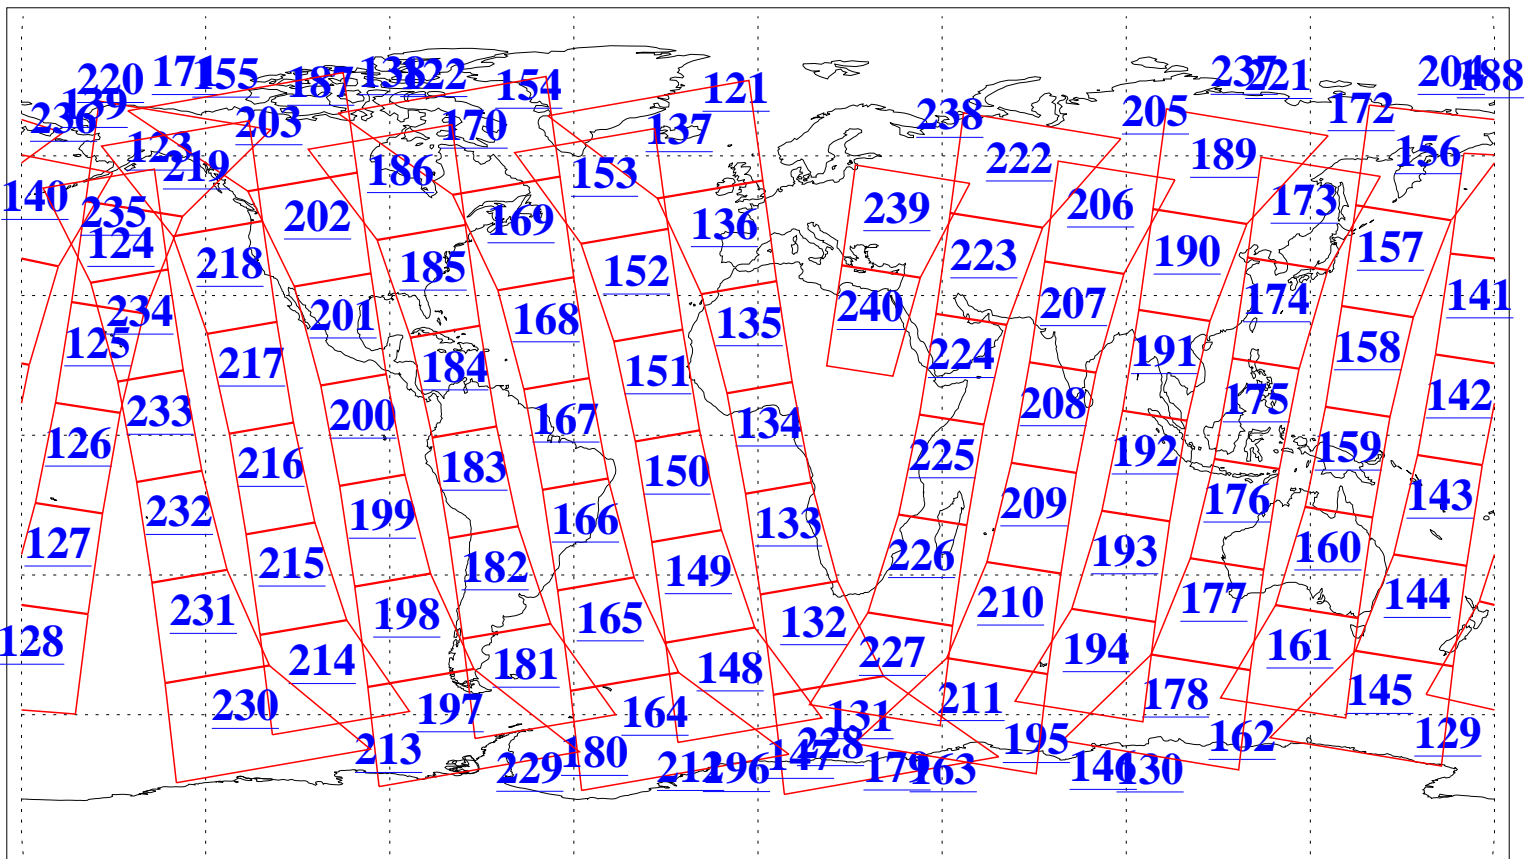

L1B Availability  
AMSU Granules: 240  
HSB Granules: 0  
AIRS Granules: 240

31 May 2010  
DoY 151  
Aqua Day 2949  
Granules: 1 to 120

Granules: 121 to 240

Legend: AMSU Available, HSB Available, AIRS Available

L1B Availability  
AMSU Granules: 240  
HSB Granules: 0  
AIRS Granules: 240

31 May 2010  
DoY 151  
Aqua Day 2949

Ascending Granules

Descending Granules

Legend: AMSU Available, HSB Available, AIRS Available

L1B Availability  
 AMSU Granules: 240  
 HSB Granules: 0  
 AIRS Granules: 240

31 May 2010  
 DoY 151  
 Aqua Day 2949

Northern Hemisphere Granules

Southern Hemisphere Granules

Legend: AMSU Available, ~~HSB Available~~, AIRS Available