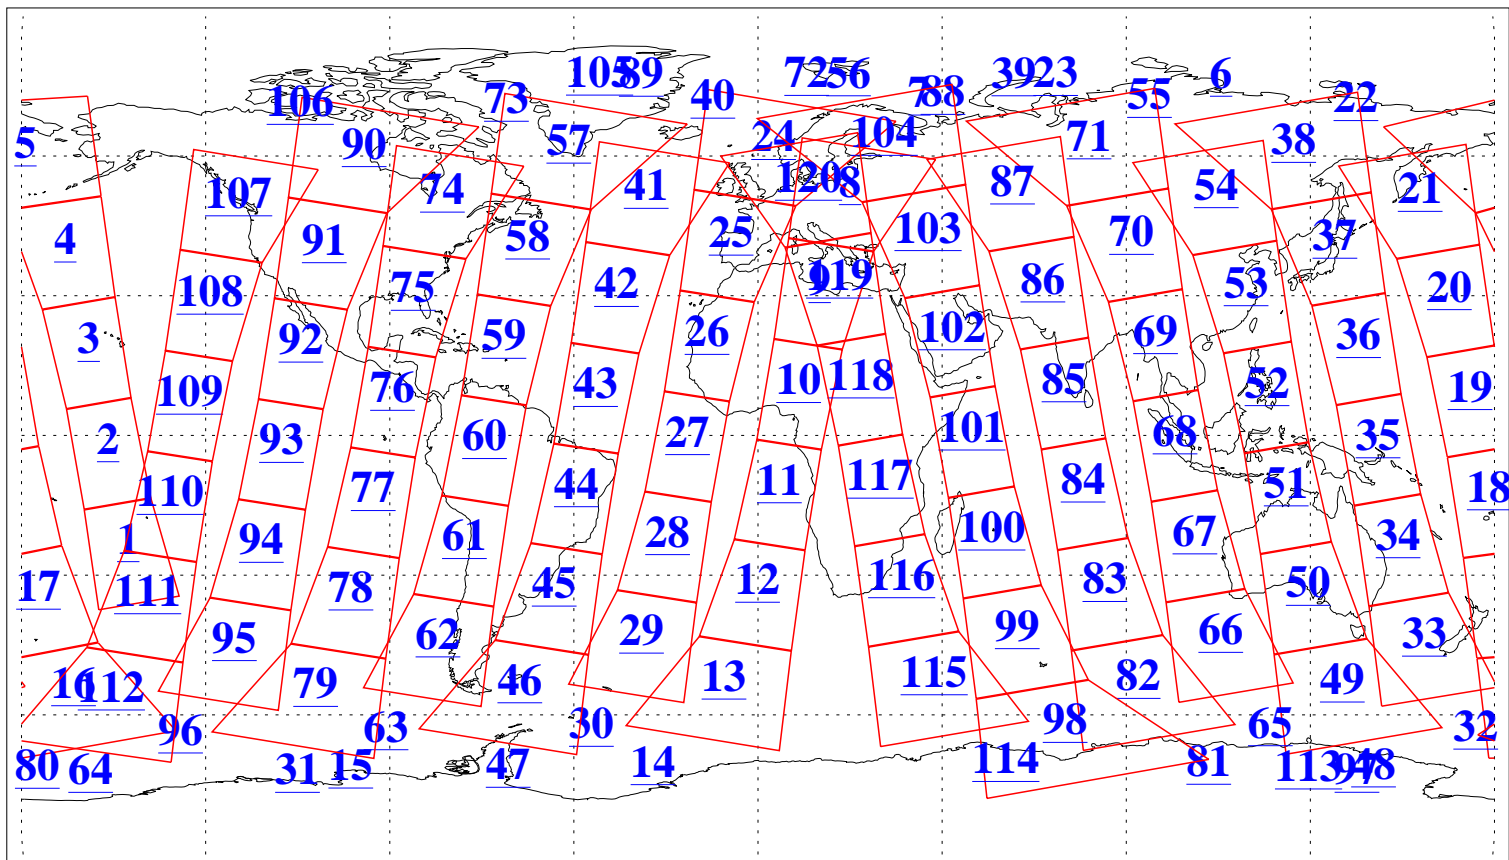

L1B Availability  
AMSU Granules: 240  
HSB Granules: 0  
AIRS Granules: 240

31 May 2010  
DoY 151  
Aqua Day 2949  
Granules: 1 to 120

Granules: 121 to 240

Legend: AMSU Available, HSB Available, AIRS Available

L1B Availability  
AMSU Granules: 240  
HSB Granules: 0  
AIRS Granules: 240

31 May 2010  
DoY 151  
Aqua Day 2949

Ascending Granules

Descending Granules

Legend: AMSU Available, HSB Available, AIRS Available

L1B Availability  
 AMSU Granules: 240  
 HSB Granules: 0  
 AIRS Granules: 240

31 May 2010  
 DoY 151  
 Aqua Day 2949

Northern Hemisphere Granules

Southern Hemisphere Granules

Legend: AMSU Available, ~~HSB Available~~, AIRS Available