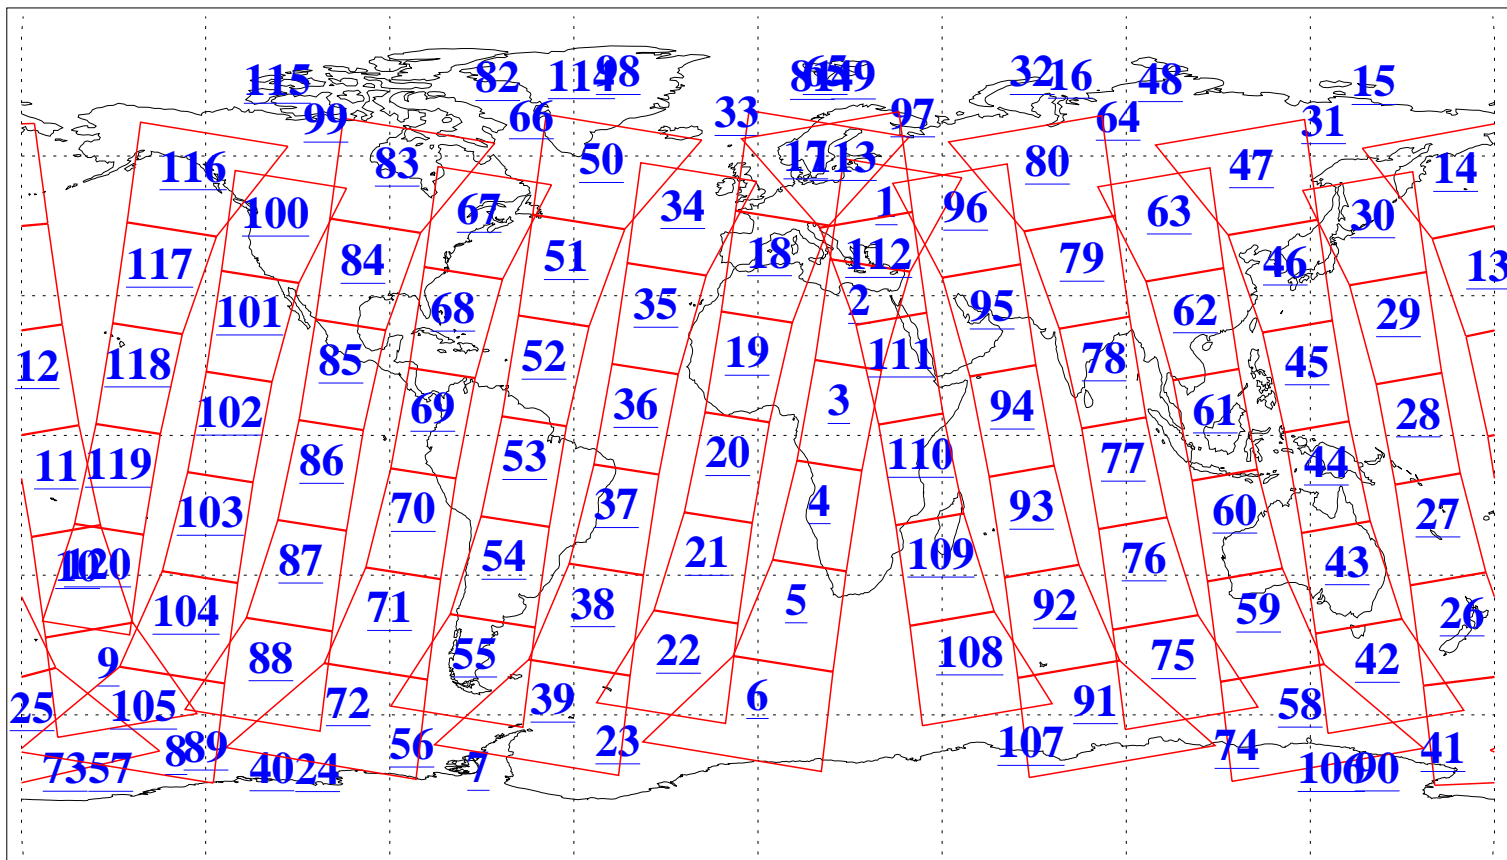

L1B Availability  
AMSU Granules: 240  
HSB Granules: 0  
AIRS Granules: 240

30 May 2010  
DoY 150  
Aqua Day 2948  
Granules: 1 to 120

Granules: 121 to 240

Legend: AMSU Available, HSB Available, AIRS Available

L1B Availability  
AMSU Granules: 240  
HSB Granules: 0  
AIRS Granules: 240

30 May 2010  
DoY 150  
Aqua Day 2948  
Ascending Granules

Descending Granules

Legend: AMSU Available, HSB Available, AIRS Available

### Northern Hemisphere Granules