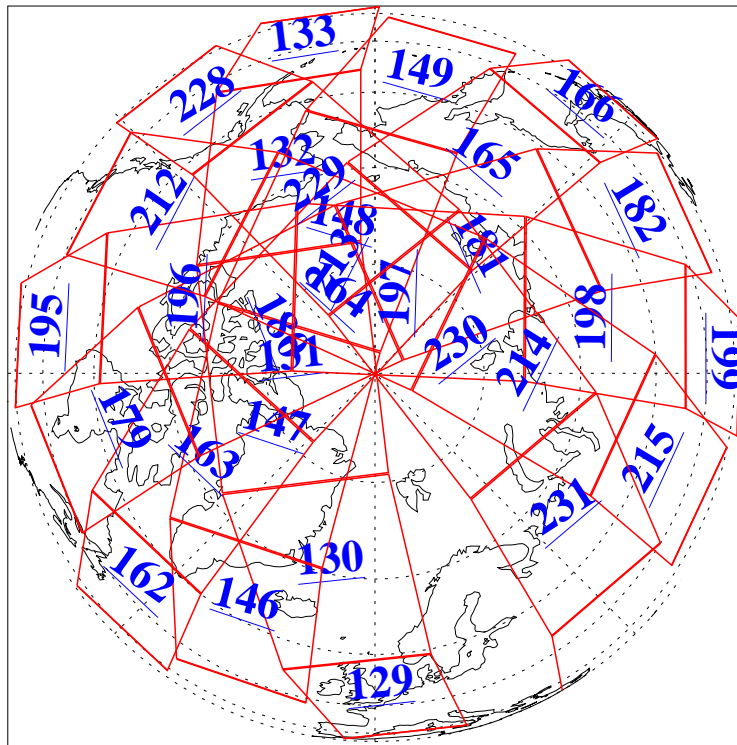

L1B Availability  
AMSU Granules: 240  
HSB Granules: 0  
AIRS Granules: 240

30 May 2010  
DoY 150  
Aqua Day 2948  
Granules: 1 to 120

Granules: 121 to 240

Legend: AMSU Available, HSB Available, AIRS Available

L1B Availability  
AMSU Granules: 240  
HSB Granules: 0  
AIRS Granules: 240

30 May 2010  
DoY 150  
Aqua Day 2948  
Ascending Granules

Descending Granules

Legend: AMSU Available, HSB Available, AIRS Available

### Northern Hemisphere Granules