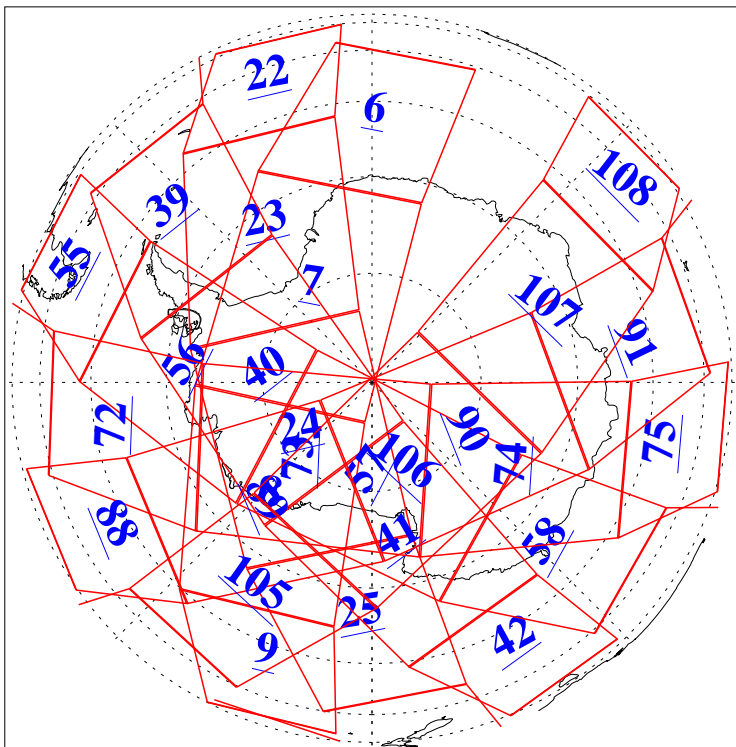

Legend: AMSU Available, HSB Available, AIRS Available