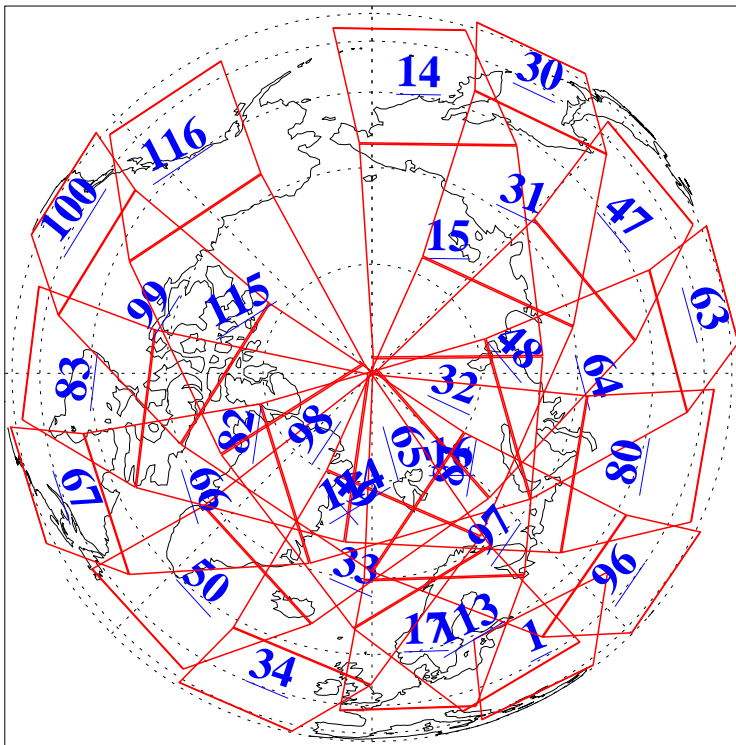

L1B Availability  
AMSU Granules: 240  
HSB Granules: 0  
AIRS Granules: 240

30 May 2010  
DoY 150  
Aqua Day 2948  
Granules: 1 to 120

Granules: 121 to 240

Legend: AMSU Available, HSB Available, AIRS Available

L1B Availability  
AMSU Granules: 240  
HSB Granules: 0  
AIRS Granules: 240

30 May 2010  
DoY 150  
Aqua Day 2948  
Ascending Granules

Descending Granules

Legend: AMSU Available, HSB Available, AIRS Available

### Northern Hemisphere Granules