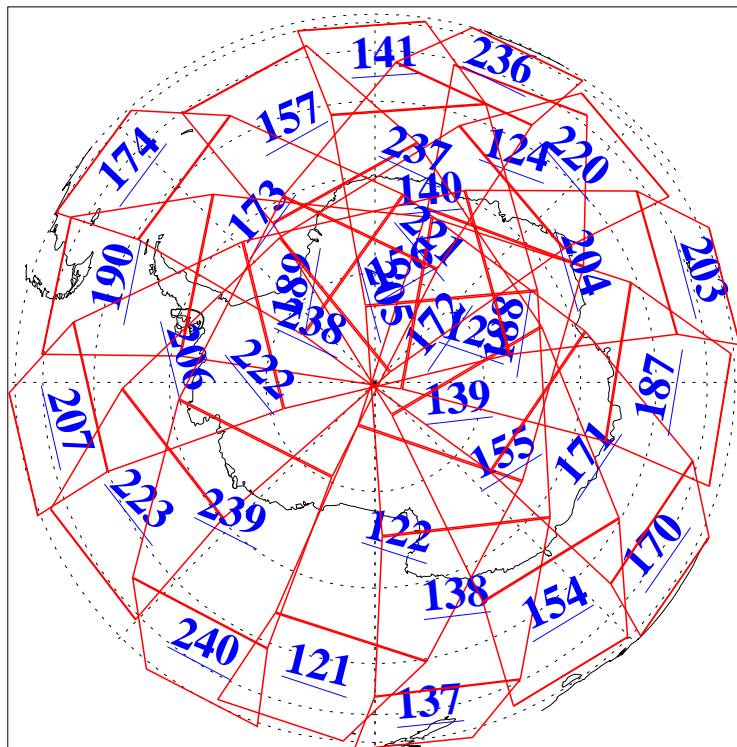

Legend: AMSU Available, HSB Available, AIRS Available