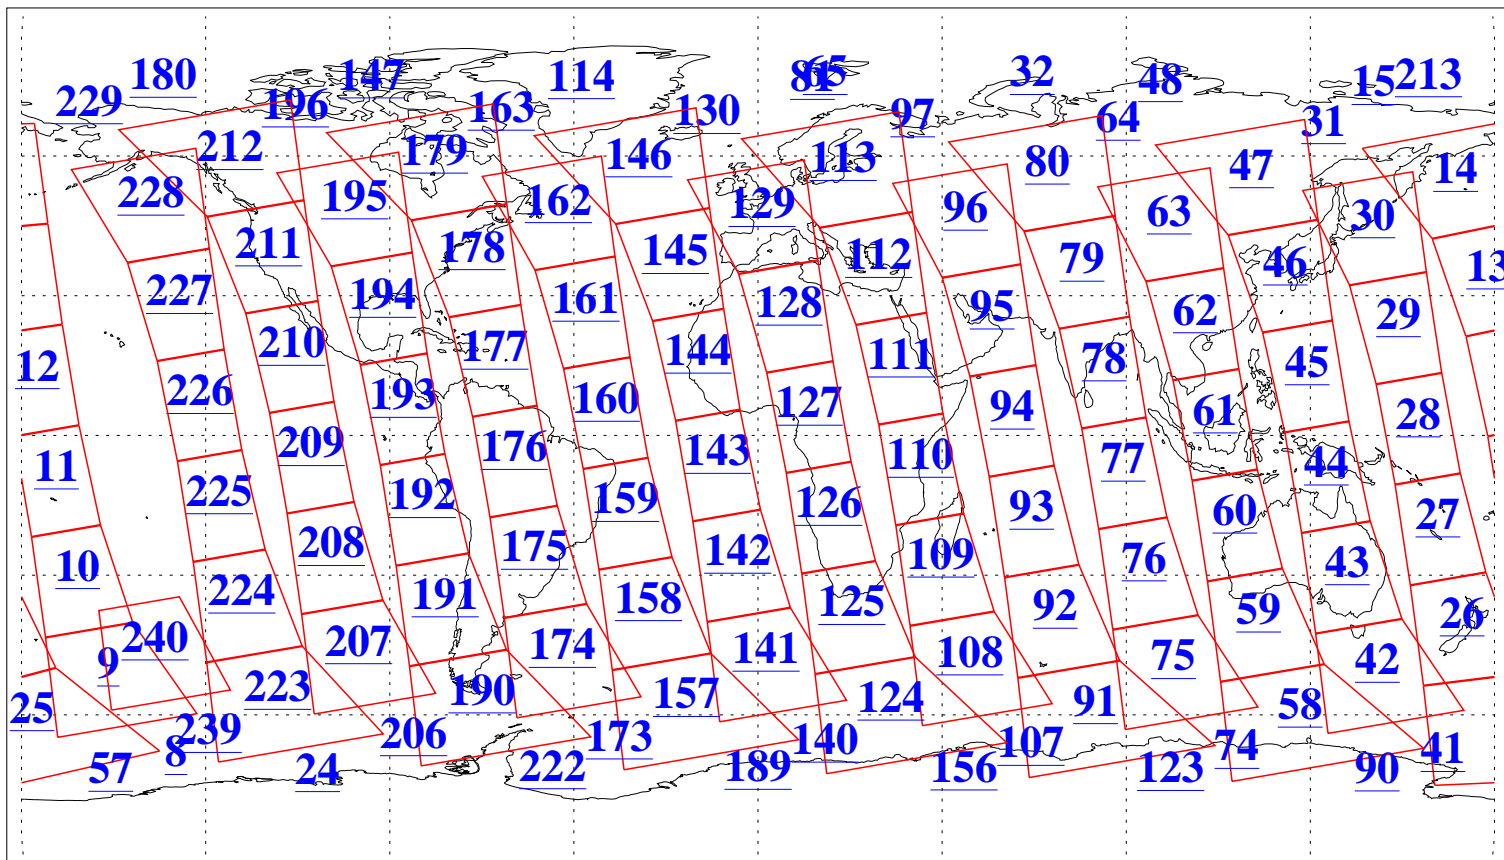

L1B Availability  
AMSU Granules: 240  
HSB Granules: 0  
AIRS Granules: 240

30 May 2010  
DoY 150  
Aqua Day 2948  
Granules: 1 to 120

Granules: 121 to 240

Legend: AMSU Available, HSB Available, AIRS Available

L1B Availability  
AMSU Granules: 240  
HSB Granules: 0  
AIRS Granules: 240

30 May 2010  
DoY 150  
Aqua Day 2948  
Ascending Granules

Descending Granules

Legend: AMSU Available, HSB Available, AIRS Available