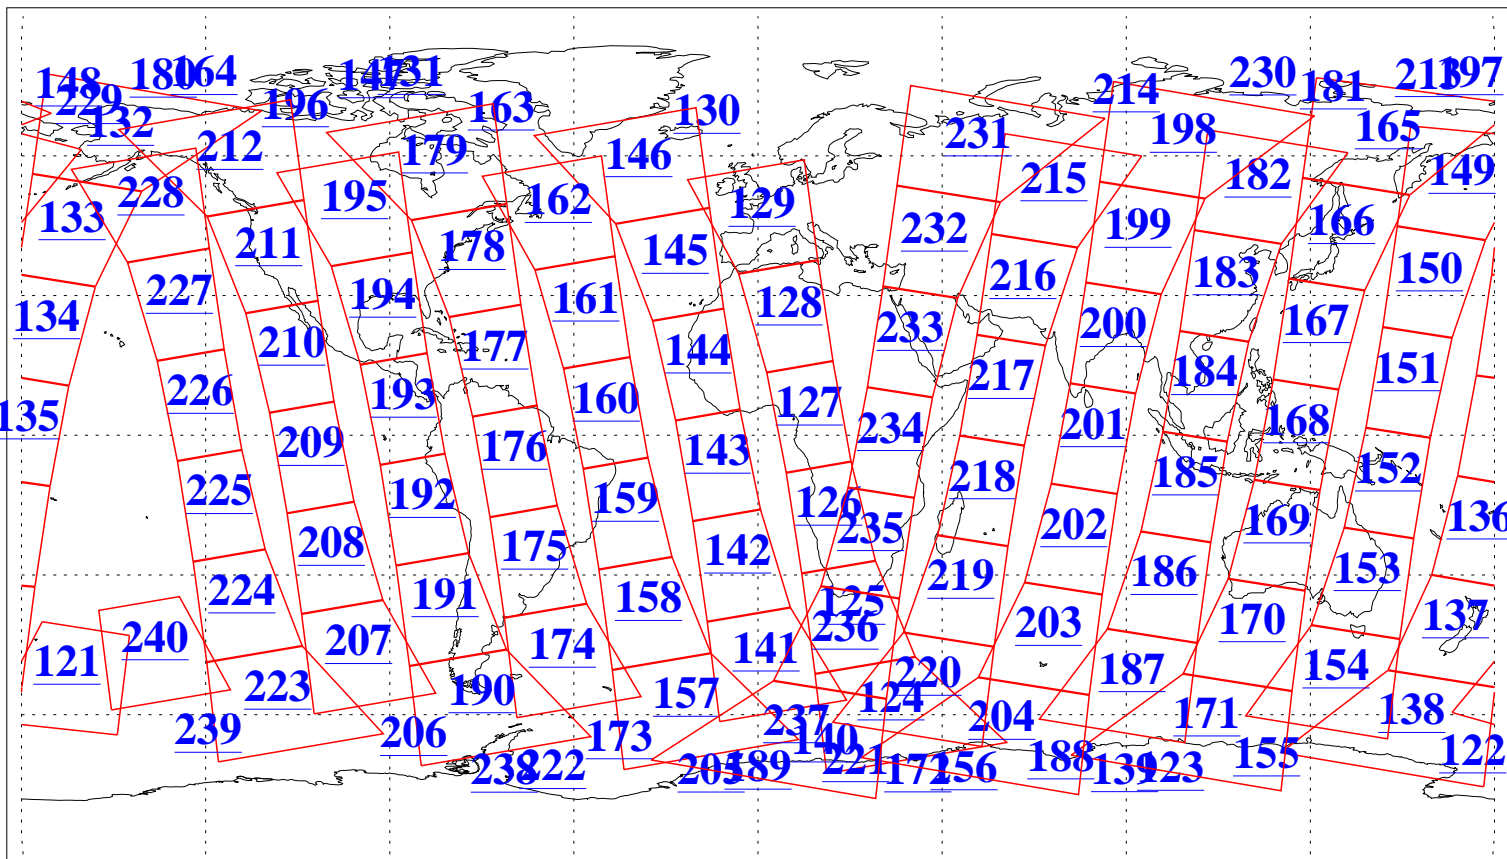

L1B Availability  
AMSU Granules: 240  
HSB Granules: 0  
AIRS Granules: 240

30 May 2010  
DoY 150  
Aqua Day 2948  
Granules: 1 to 120

Granules: 121 to 240

Legend: AMSU Available, HSB Available, AIRS Available

L1B Availability  
AMSU Granules: 240  
HSB Granules: 0  
AIRS Granules: 240

30 May 2010  
DoY 150  
Aqua Day 2948  
Ascending Granules

Descending Granules

Legend: AMSU Available, HSB Available, AIRS Available