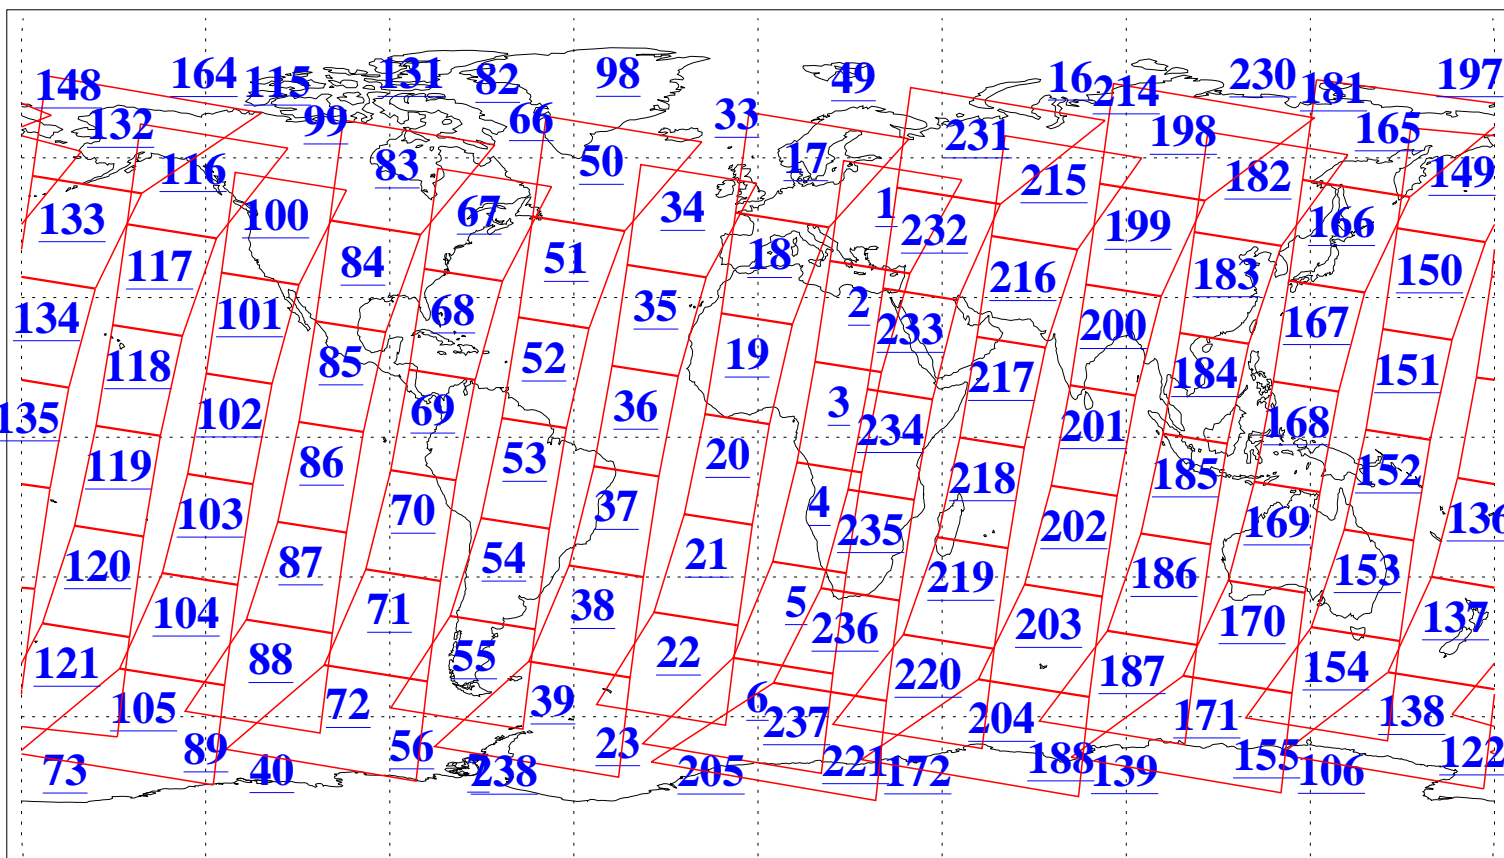

L1B Availability  
AMSU Granules: 240  
HSB Granules: 0  
AIRS Granules: 240

30 May 2010  
DoY 150  
Aqua Day 2948  
Granules: 1 to 120

Granules: 121 to 240

Legend: AMSU Available, HSB Available, AIRS Available

L1B Availability  
AMSU Granules: 240  
HSB Granules: 0  
AIRS Granules: 240

30 May 2010  
DoY 150  
Aqua Day 2948  
Ascending Granules

Descending Granules

Legend: AMSU Available, HSB Available, AIRS Available