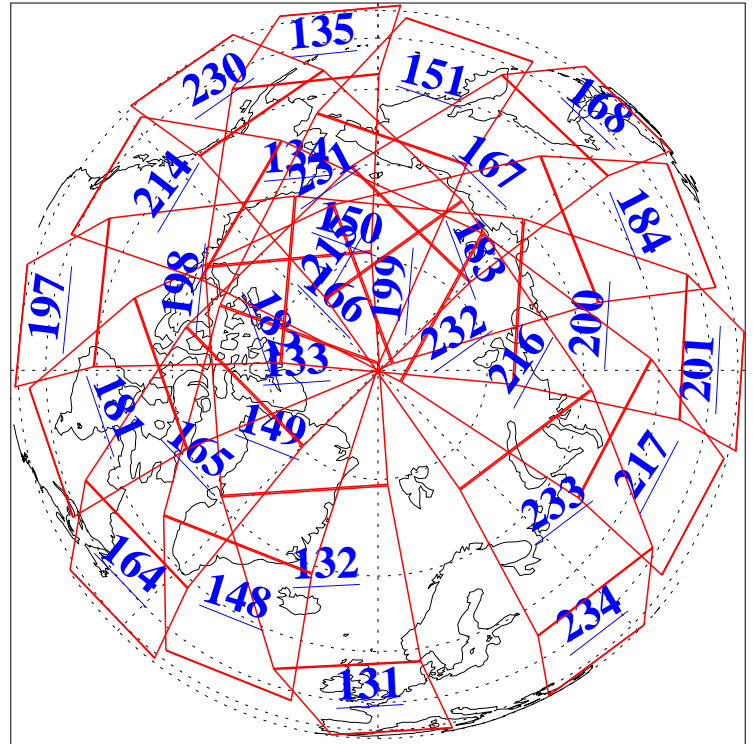

28 May 2010
DoY 148
Aqua Day 2946

Ascending Granules

Descending Granules

Legend: AMSU Available, HSB Available, AIRS Available

L1B Availability
 AMSU Granules: 240
 HSB Granules: 0
 AIRS Granules: 240

28 May 2010
 DoY 148
 Aqua Day 2946

Northern Hemisphere Granules

Southern Hemisphere Granules

Legend: AMSU Available, HSB Available, AIRS Available