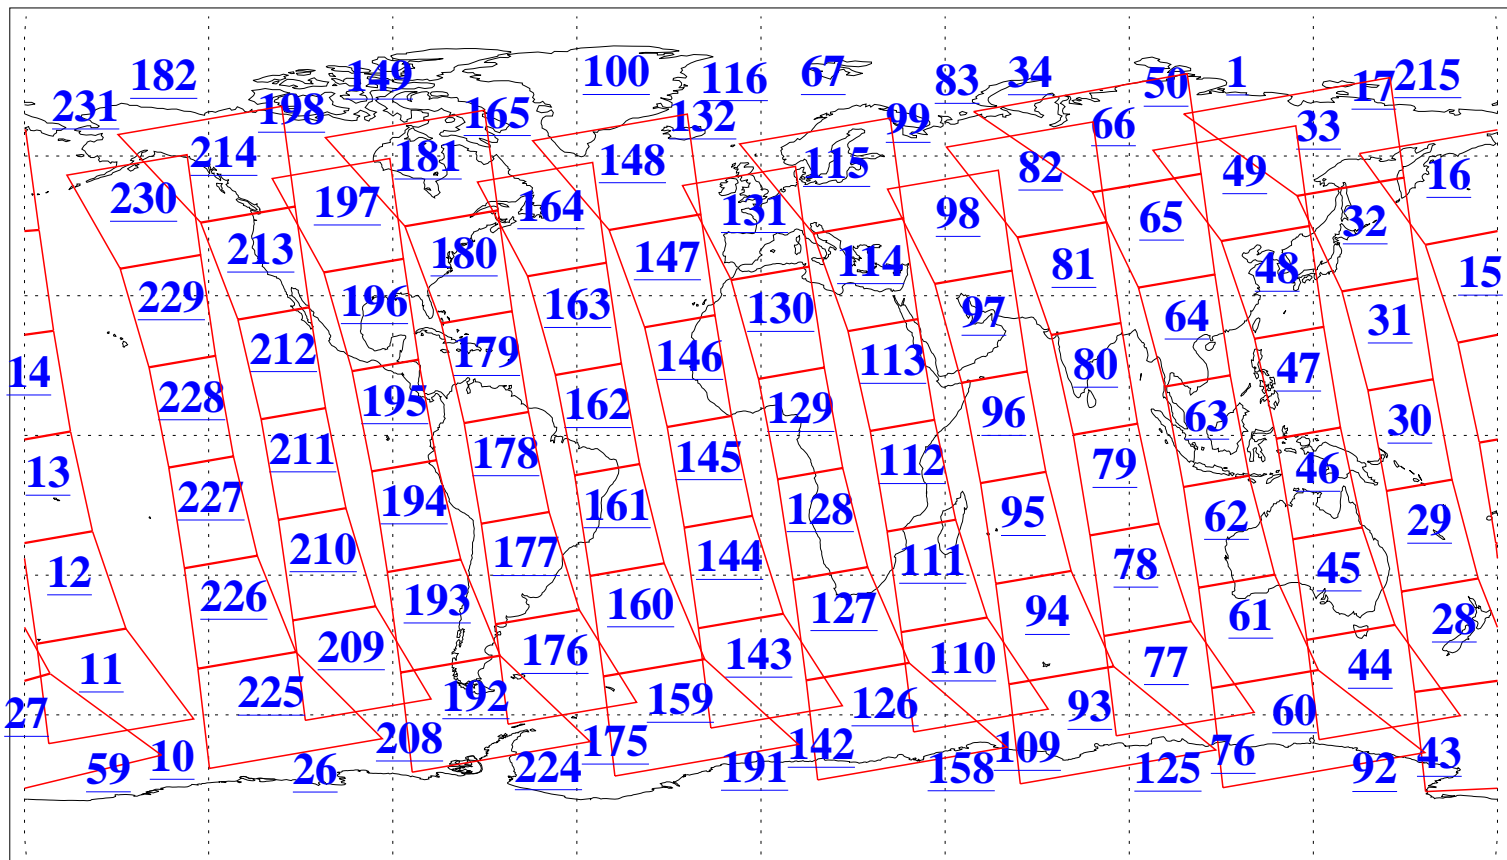

L1B Availability
AMSU Granules: 240
HSB Granules: 0
AIRS Granules: 240

28 May 2010
DoY 148
Aqua Day 2946
Granules: 1 to 120

Granules: 121 to 240

Legend: AMSU Available, HSB Available, AIRS Available

L1B Availability
AMSU Granules: 240
HSB Granules: 0
AIRS Granules: 240

28 May 2010
DoY 148
Aqua Day 2946

Ascending Granules

Descending Granules

Legend: AMSU Available, HSB Available, AIRS Available

L1B Availability
 AMSU Granules: 240
 HSB Granules: 0
 AIRS Granules: 240

28 May 2010
 DoY 148
 Aqua Day 2946

Northern Hemisphere Granules

Southern Hemisphere Granules

Legend: AMSU Available, HSB Available, AIRS Available