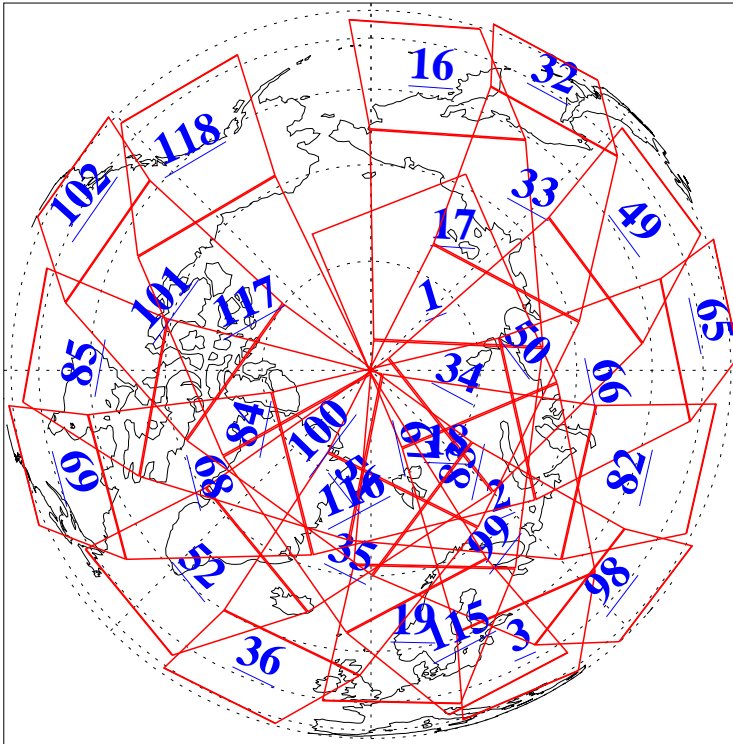

L1B Availability
AMSU Granules: 240
HSB Granules: 0
AIRS Granules: 240

28 May 2010
DoY 148
Aqua Day 2946
Granules: 1 to 120

Granules: 121 to 240

Legend: AMSU Available, HSB Available, AIRS Available

L1B Availability
AMSU Granules: 240
HSB Granules: 0
AIRS Granules: 240

28 May 2010
DoY 148
Aqua Day 2946

Ascending Granules

Descending Granules

Legend: AMSU Available, HSB Available, AIRS Available

L1B Availability
 AMSU Granules: 240
 HSB Granules: 0
 AIRS Granules: 240

28 May 2010
 DoY 148
 Aqua Day 2946

Northern Hemisphere Granules

Southern Hemisphere Granules

Legend: AMSU Available, HSB Available, AIRS Available