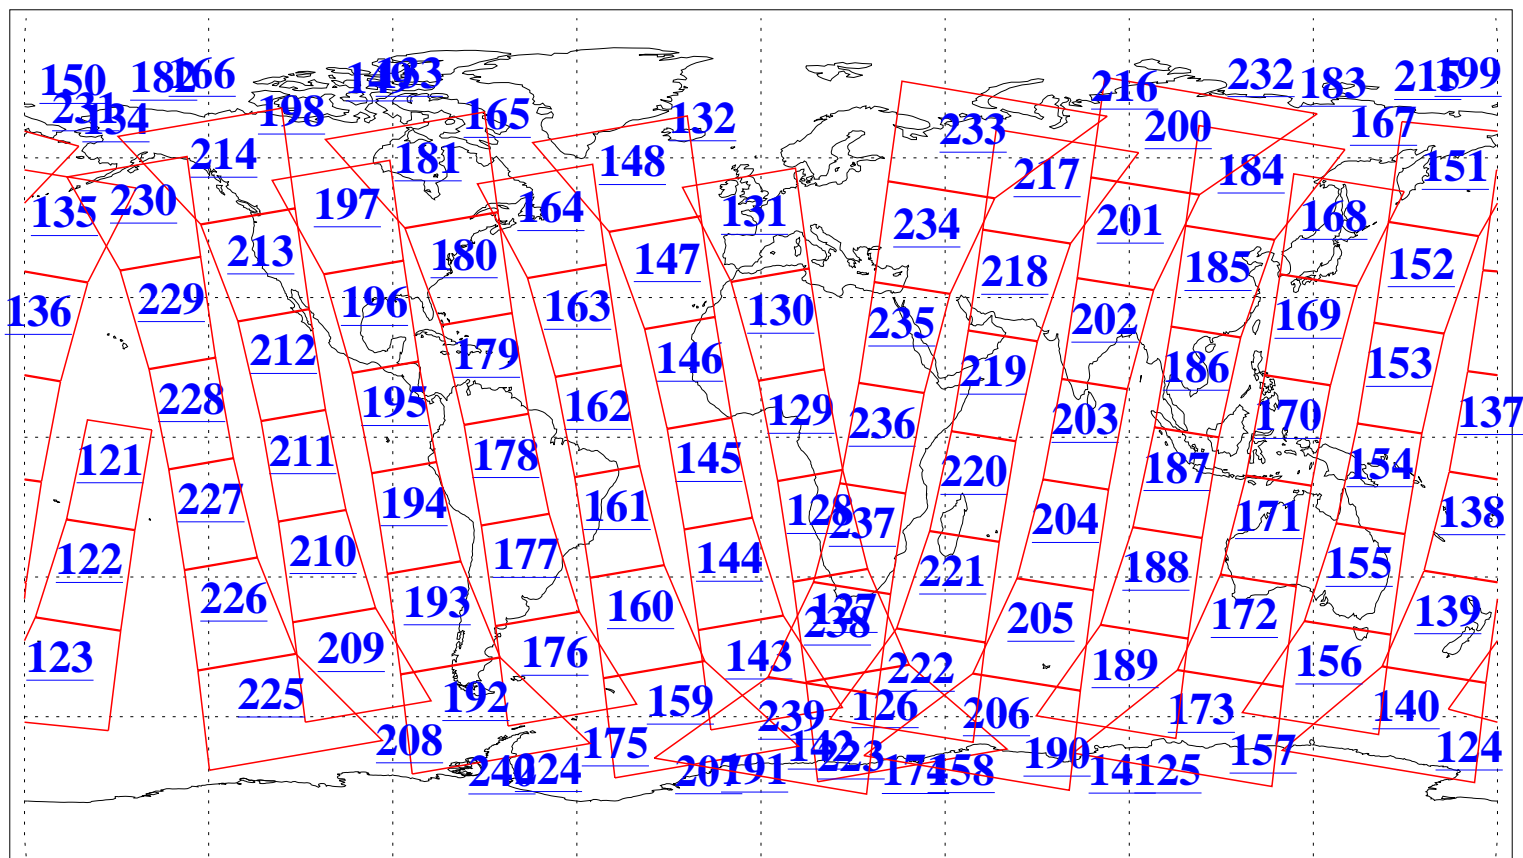

L1B Availability
AMSU Granules: 240
HSB Granules: 0
AIRS Granules: 240

28 May 2010
DoY 148
Aqua Day 2946
Granules: 1 to 120

Granules: 121 to 240

Legend: AMSU Available, HSB Available, AIRS Available

L1B Availability
AMSU Granules: 240
HSB Granules: 0
AIRS Granules: 240

28 May 2010
DoY 148
Aqua Day 2946

Ascending Granules

Descending Granules

Legend: AMSU Available, HSB Available, AIRS Available

L1B Availability
 AMSU Granules: 240
 HSB Granules: 0
 AIRS Granules: 240

28 May 2010
 DoY 148
 Aqua Day 2946