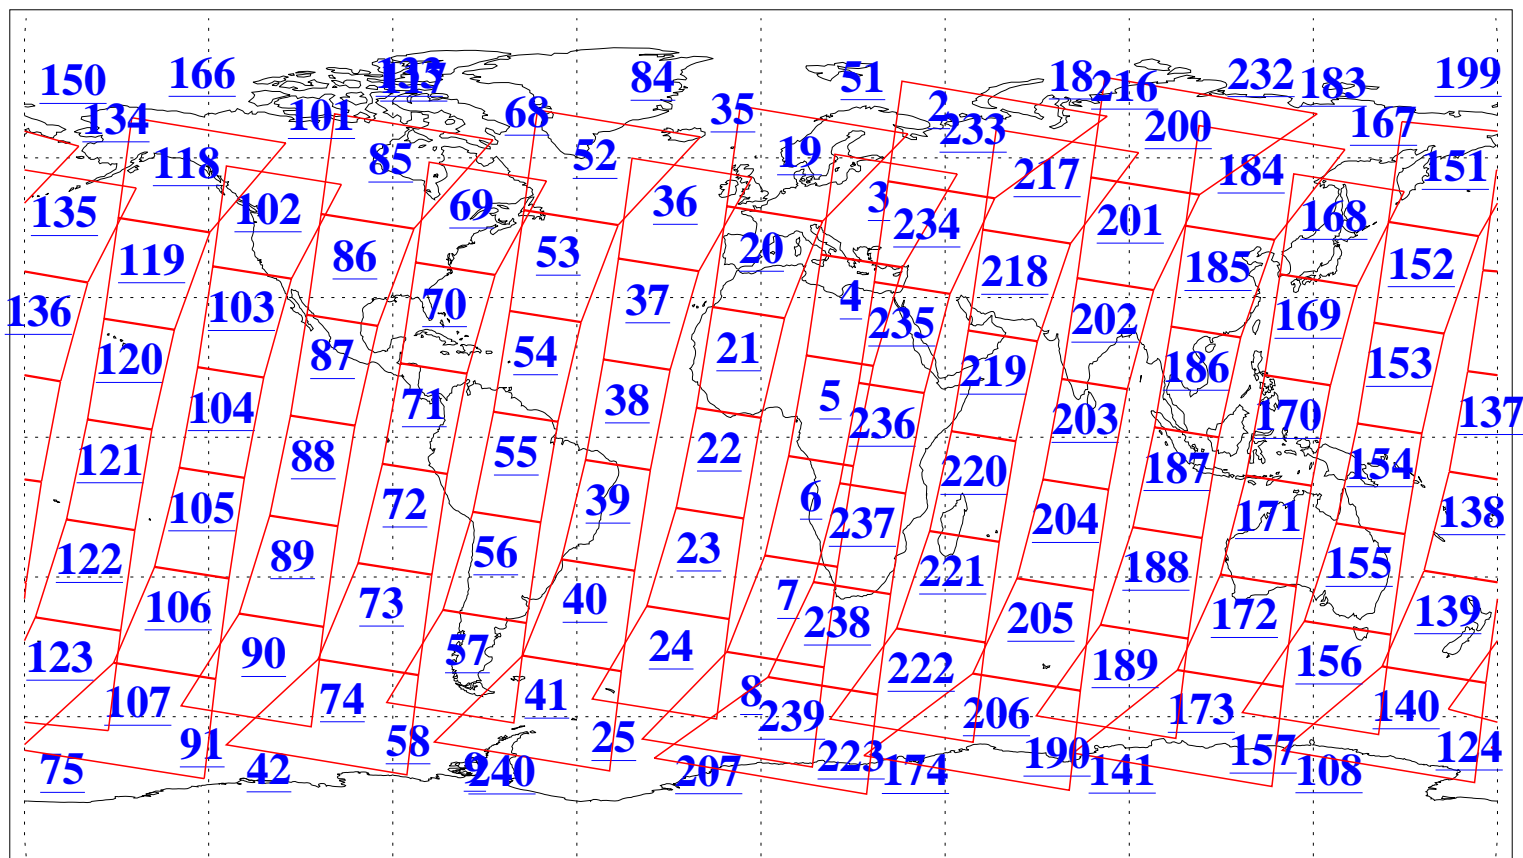

L1B Availability
AMSU Granules: 240
HSB Granules: 0
AIRS Granules: 240

28 May 2010
DoY 148
Aqua Day 2946
Granules: 1 to 120

Granules: 121 to 240

Legend: AMSU Available, HSB Available, AIRS Available

L1B Availability
AMSU Granules: 240
HSB Granules: 0
AIRS Granules: 240

28 May 2010
DoY 148
Aqua Day 2946

Ascending Granules

Descending Granules

Legend: AMSU Available, HSB Available, AIRS Available

L1B Availability
 AMSU Granules: 240
 HSB Granules: 0
 AIRS Granules: 240

28 May 2010
 DoY 148
 Aqua Day 2946

Northern Hemisphere Granules

Southern Hemisphere Granules

Legend: AMSU Available, HSB Available, AIRS Available