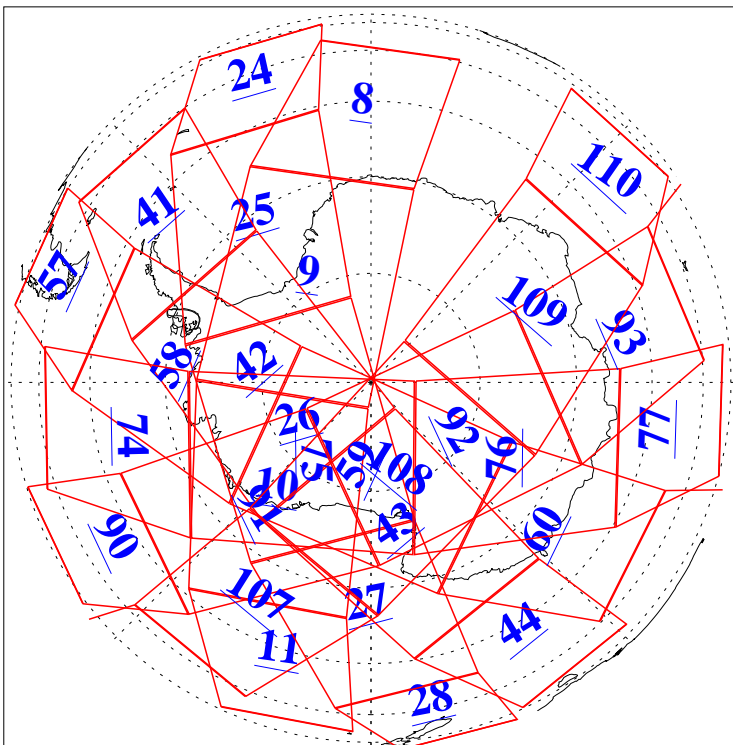

L1B Availability
AMSU Granules: 240
HSB Granules: 0
AIRS Granules: 240

28 May 2010
DoY 148
Aqua Day 2946
Granules: 1 to 120

Granules: 121 to 240

Legend: AMSU Available, HSB Available, AIRS Available

L1B Availability
AMSU Granules: 240
HSB Granules: 0
AIRS Granules: 240

28 May 2010
DoY 148
Aqua Day 2946

Ascending Granules

Descending Granules

Legend: AMSU Available, HSB Available, AIRS Available

L1B Availability
 AMSU Granules: 240
 HSB Granules: 0
 AIRS Granules: 240

28 May 2010
 DoY 148
 Aqua Day 2946

Northern Hemisphere Granules

Southern Hemisphere Granules

Legend: AMSU Available, HSB Available, AIRS Available