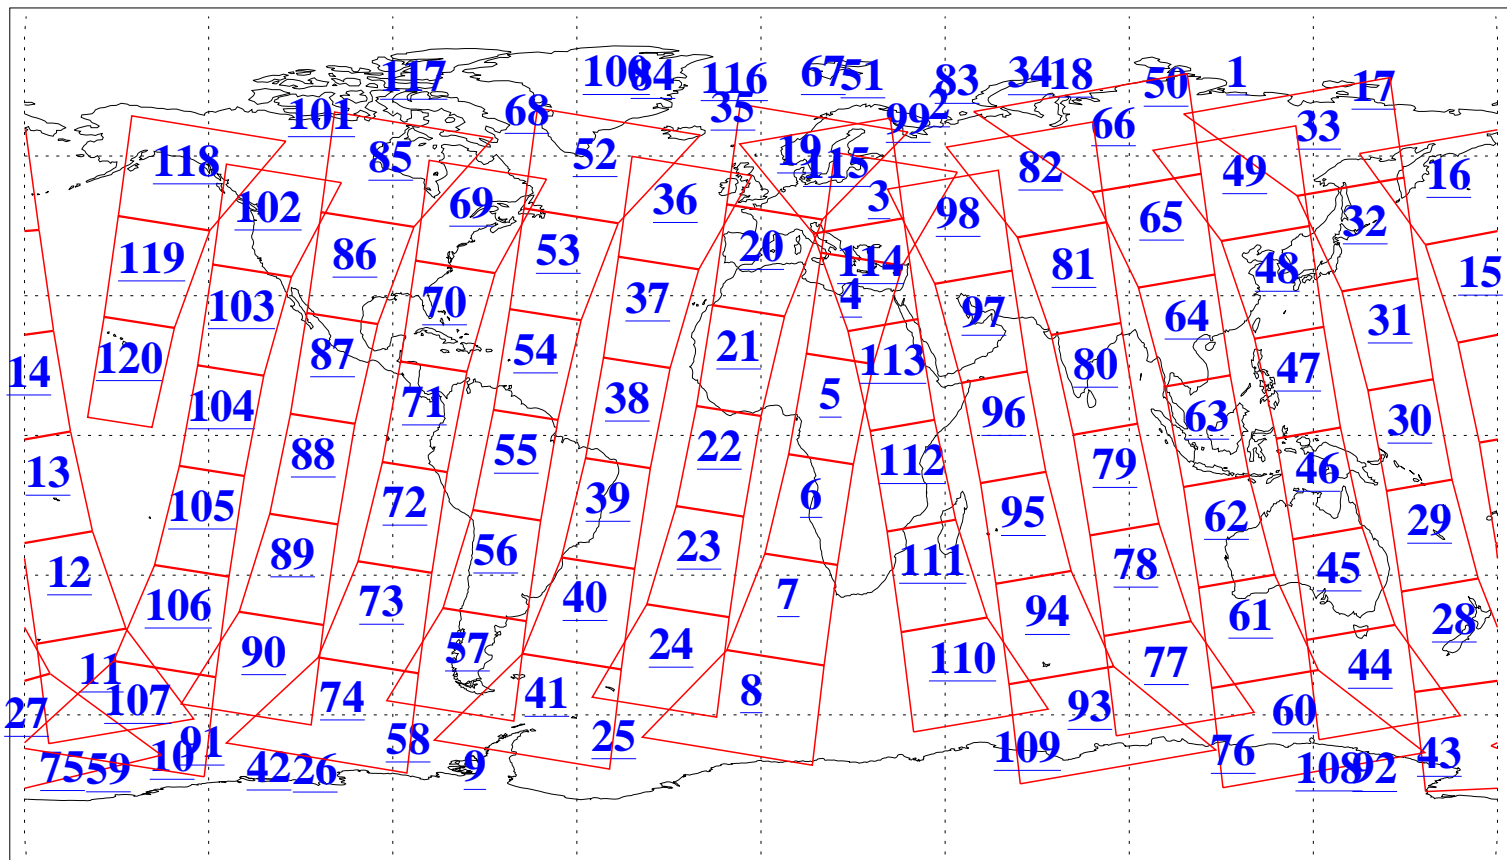

L1B Availability
AMSU Granules: 240
HSB Granules: 0
AIRS Granules: 240

28 May 2010
DoY 148
Aqua Day 2946
Granules: 1 to 120

Granules: 121 to 240

Legend: AMSU Available, HSB Available, AIRS Available

L1B Availability
AMSU Granules: 240
HSB Granules: 0
AIRS Granules: 240

28 May 2010
DoY 148
Aqua Day 2946

Ascending Granules

Descending Granules

Legend: AMSU Available, HSB Available, AIRS Available

L1B Availability
 AMSU Granules: 240
 HSB Granules: 0
 AIRS Granules: 240

28 May 2010
 DoY 148
 Aqua Day 2946

Northern Hemisphere Granules

Southern Hemisphere Granules

Legend: AMSU Available, HSB Available, AIRS Available