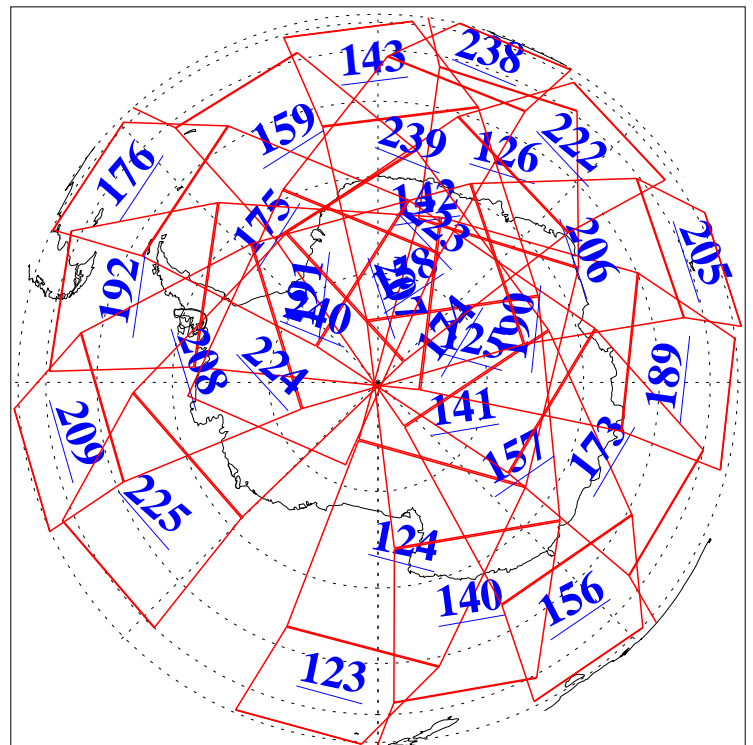

L1B Availability
AMSU Granules: 240
HSB Granules: 0
AIRS Granules: 240

28 May 2010
DoY 148
Aqua Day 2946
Granules: 1 to 120

Granules: 121 to 240

Legend: AMSU Available, HSB Available, AIRS Available

L1B Availability
AMSU Granules: 240
HSB Granules: 0
AIRS Granules: 240

28 May 2010
DoY 148
Aqua Day 2946

Ascending Granules

Descending Granules

Legend: AMSU Available, HSB Available, AIRS Available

L1B Availability
 AMSU Granules: 240
 HSB Granules: 0
 AIRS Granules: 240

28 May 2010
 DoY 148
 Aqua Day 2946

Northern Hemisphere Granules

Southern Hemisphere Granules

Legend: AMSU Available, HSB Available, AIRS Available