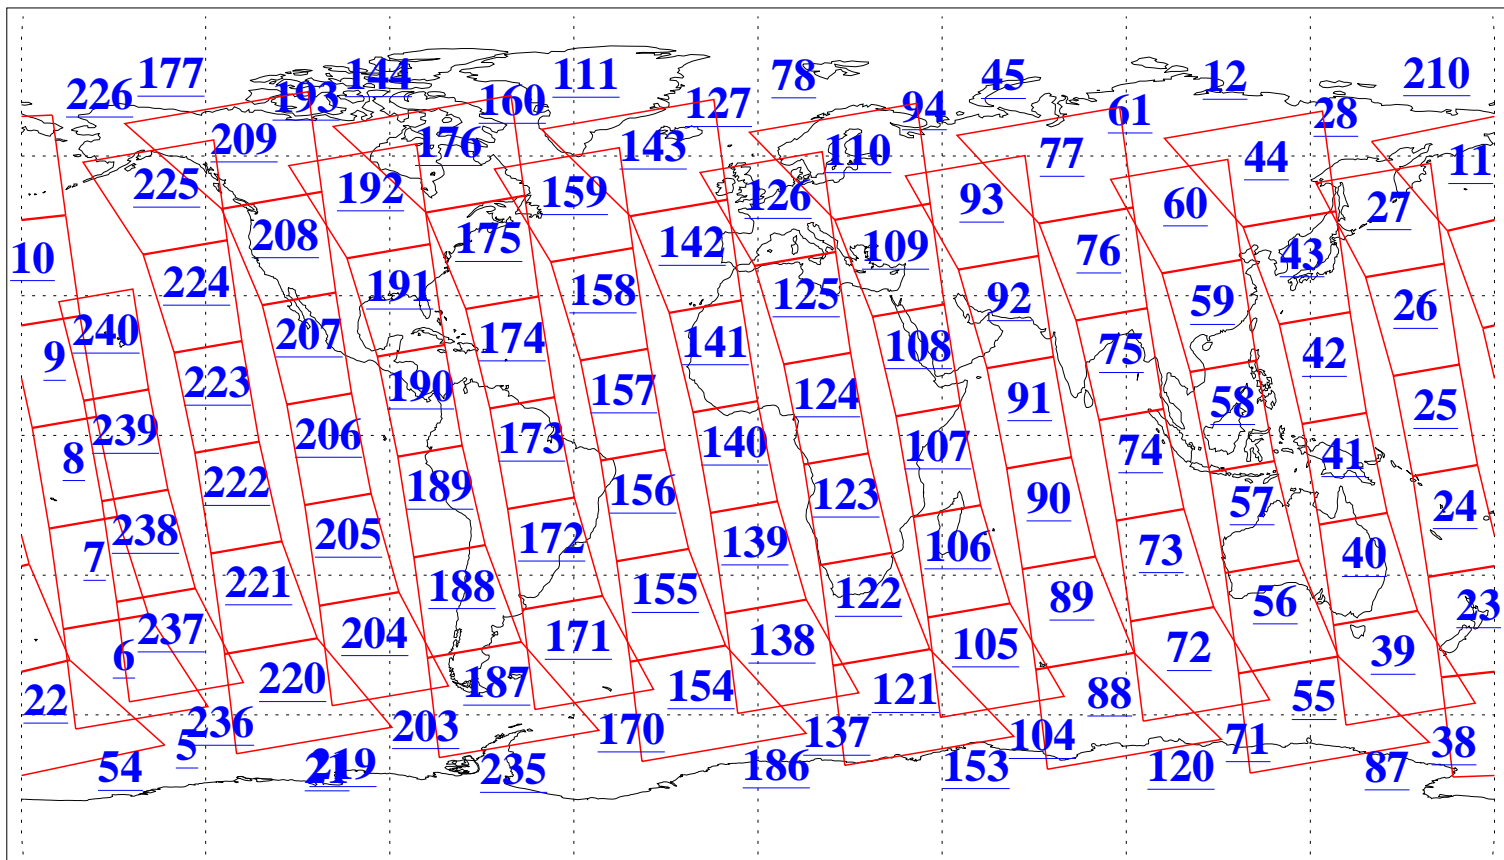

L1B Availability  
AMSU Granules: 240  
HSB Granules: 0  
AIRS Granules: 240

25 May 2010  
DoY 145  
Aqua Day 2943  
Granules: 1 to 120

Granules: 121 to 240

Legend: AMSU Available, HSB Available, AIRS Available

L1B Availability  
AMSU Granules: 240  
HSB Granules: 0  
AIRS Granules: 240

25 May 2010  
DoY 145  
Aqua Day 2943

Ascending Granules

Descending Granules

Legend: AMSU Available, HSB Available, AIRS Available

L1B Availability  
 AMSU Granules: 240  
 HSB Granules: 0  
 AIRS Granules: 240

25 May 2010  
 DoY 145  
 Aqua Day 2943

Northern Hemisphere Granules

Southern Hemisphere Granules

Legend: AMSU Available, *HSB Available*, **AIRS Available**