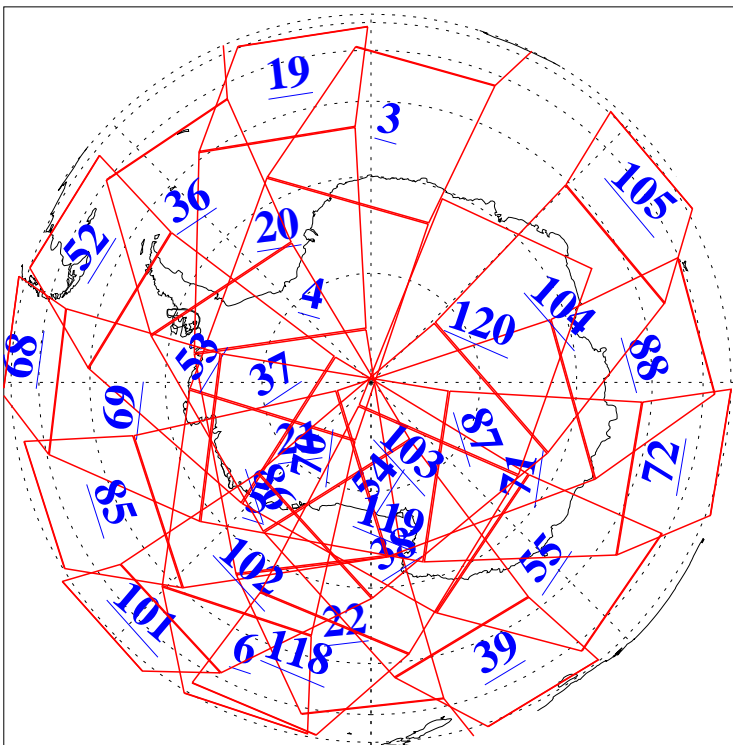

L1B Availability  
AMSU Granules: 240  
HSB Granules: 0  
AIRS Granules: 240

25 May 2010  
DoY 145  
Aqua Day 2943  
Granules: 1 to 120

Granules: 121 to 240

Legend: AMSU Available, HSB Available, AIRS Available

L1B Availability  
AMSU Granules: 240  
HSB Granules: 0  
AIRS Granules: 240

25 May 2010  
DoY 145  
Aqua Day 2943

Ascending Granules

Descending Granules

Legend: AMSU Available, HSB Available, AIRS Available

L1B Availability  
 AMSU Granules: 240  
 HSB Granules: 0  
 AIRS Granules: 240

25 May 2010  
 DoY 145  
 Aqua Day 2943

Northern Hemisphere Granules

Southern Hemisphere Granules

Legend: AMSU Available, *HSB Available*, **AIRS Available**