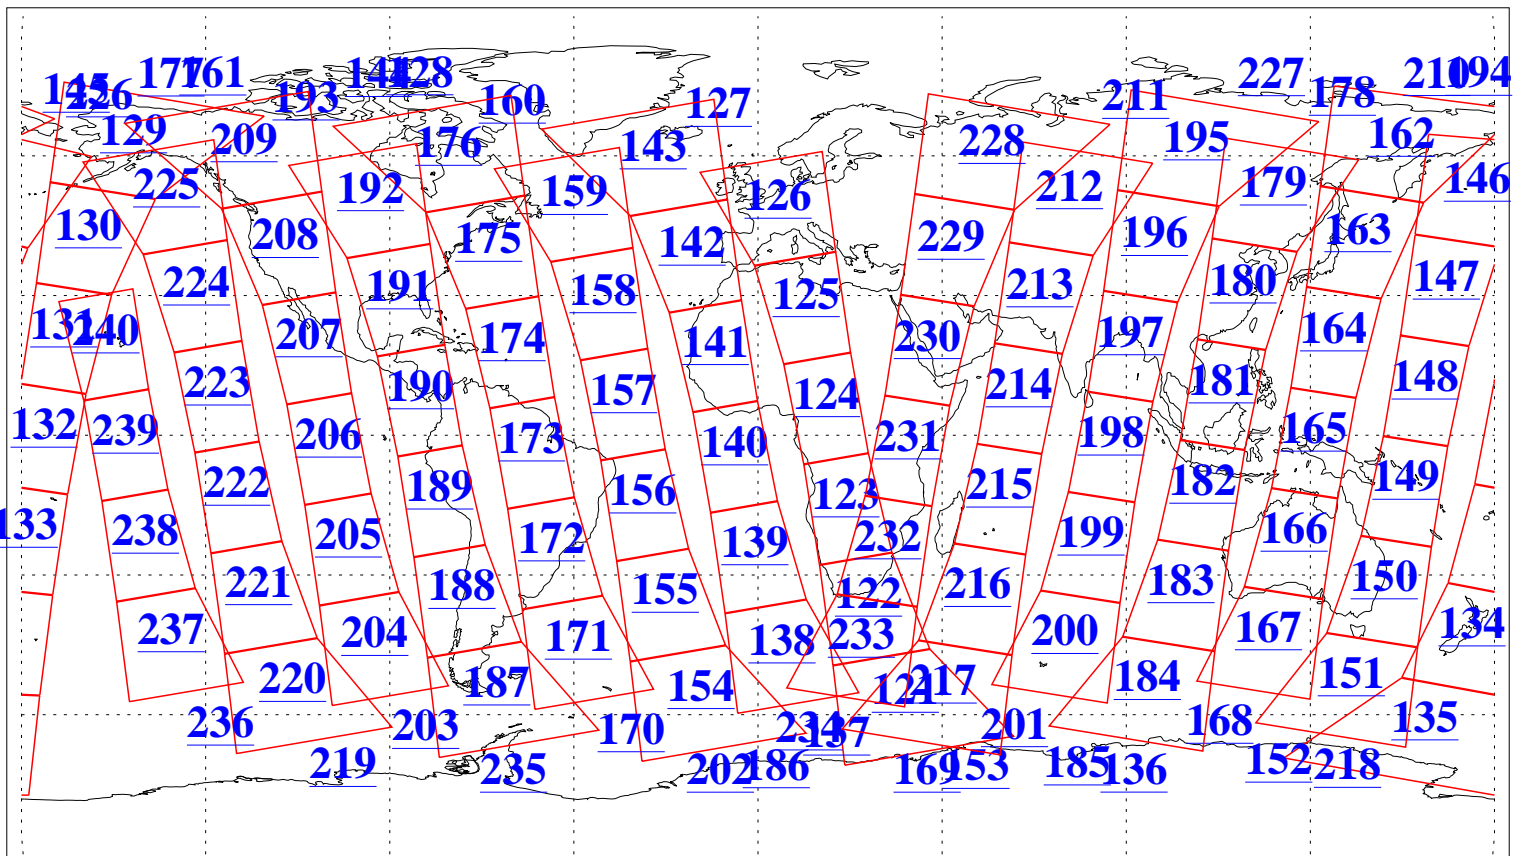

L1B Availability  
AMSU Granules: 240  
HSB Granules: 0  
AIRS Granules: 240

25 May 2010  
DoY 145  
Aqua Day 2943  
Granules: 1 to 120

Granules: 121 to 240

Legend: AMSU Available, HSB Available, AIRS Available

L1B Availability  
AMSU Granules: 240  
HSB Granules: 0  
AIRS Granules: 240

25 May 2010  
DoY 145  
Aqua Day 2943

Ascending Granules

Descending Granules

Legend: AMSU Available, HSB Available, AIRS Available

L1B Availability  
 AMSU Granules: 240  
 HSB Granules: 0  
 AIRS Granules: 240

25 May 2010  
 DoY 145  
 Aqua Day 2943

Northern Hemisphere Granules

Southern Hemisphere Granules

Legend: AMSU Available, *HSB Available*, **AIRS Available**