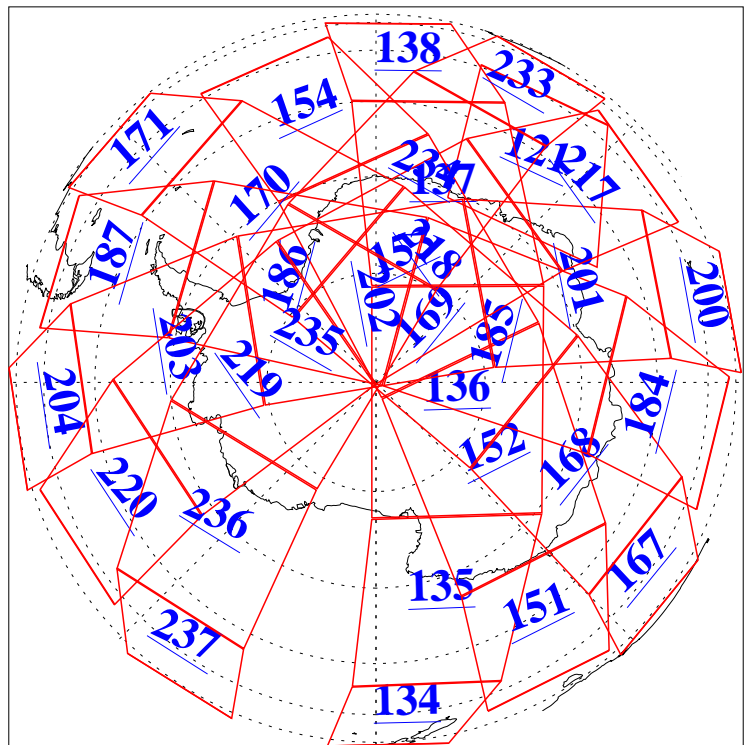

L1B Availability  
AMSU Granules: 240  
HSB Granules: 0  
AIRS Granules: 240

25 May 2010  
DoY 145  
Aqua Day 2943  
Granules: 1 to 120

Granules: 121 to 240

Legend: AMSU Available, HSB Available, AIRS Available

L1B Availability  
AMSU Granules: 240  
HSB Granules: 0  
AIRS Granules: 240

25 May 2010  
DoY 145  
Aqua Day 2943

Ascending Granules

Descending Granules

Legend: AMSU Available, HSB Available, AIRS Available

L1B Availability  
 AMSU Granules: 240  
 HSB Granules: 0  
 AIRS Granules: 240

25 May 2010  
 DoY 145  
 Aqua Day 2943

Northern Hemisphere Granules

Southern Hemisphere Granules

Legend: AMSU Available, *HSB Available*, **AIRS Available**