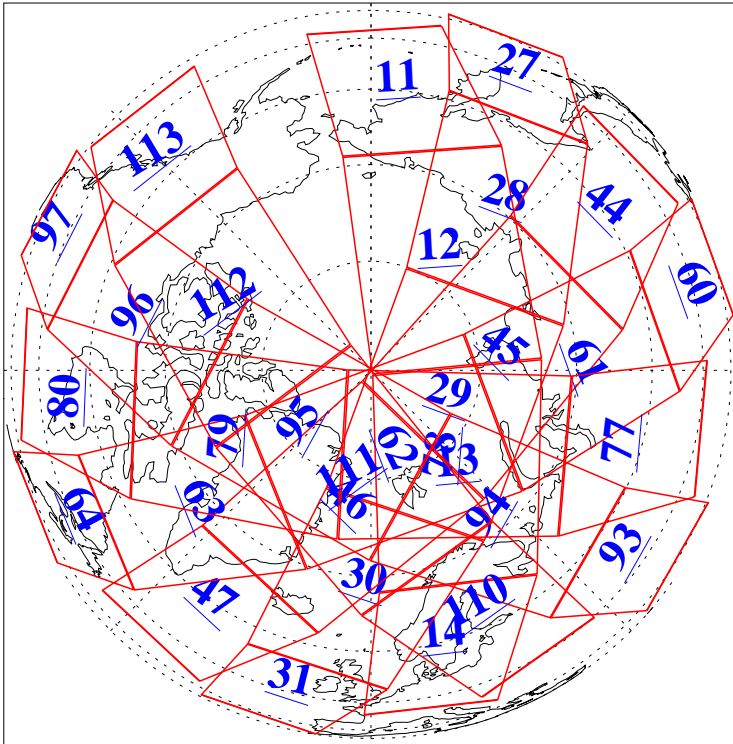

L1B Availability  
AMSU Granules: 240  
HSB Granules: 0  
AIRS Granules: 240

25 May 2010  
DoY 145  
Aqua Day 2943  
Granules: 1 to 120

Granules: 121 to 240

Legend: AMSU Available, HSB Available, AIRS Available

L1B Availability  
AMSU Granules: 240  
HSB Granules: 0  
AIRS Granules: 240

25 May 2010  
DoY 145  
Aqua Day 2943

Ascending Granules

Descending Granules

Legend: AMSU Available, HSB Available, AIRS Available

L1B Availability  
 AMSU Granules: 240  
 HSB Granules: 0  
 AIRS Granules: 240

25 May 2010  
 DoY 145  
 Aqua Day 2943

Northern Hemisphere Granules

Southern Hemisphere Granules

Legend: AMSU Available, *HSB Available*, **AIRS Available**