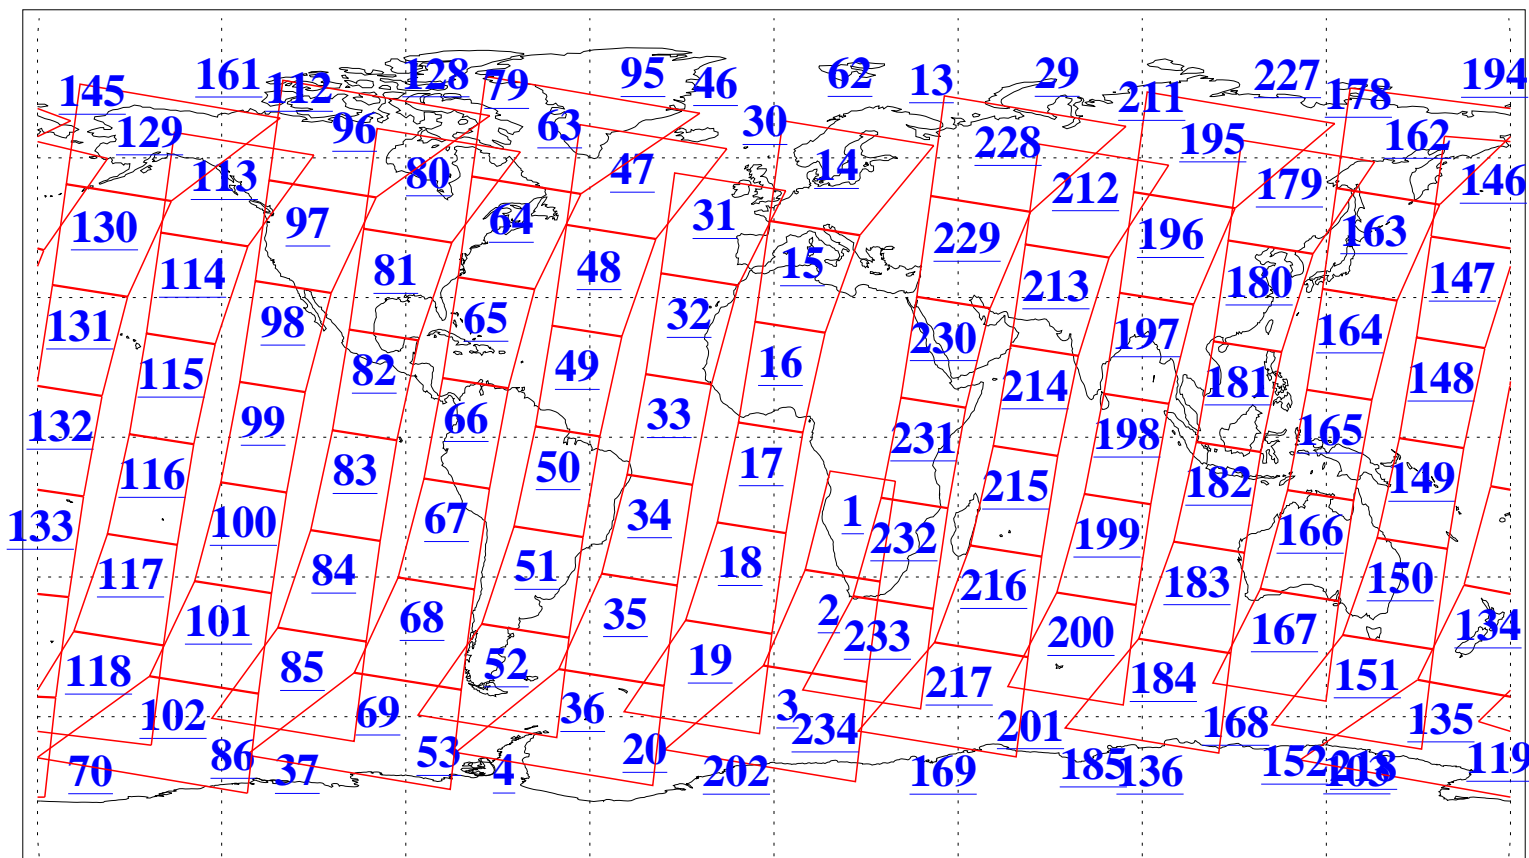

L1B Availability  
AMSU Granules: 240  
HSB Granules: 0  
AIRS Granules: 240

25 May 2010  
DoY 145  
Aqua Day 2943  
Granules: 1 to 120

Granules: 121 to 240

Legend: AMSU Available, HSB Available, AIRS Available

L1B Availability  
AMSU Granules: 240  
HSB Granules: 0  
AIRS Granules: 240

25 May 2010  
DoY 145  
Aqua Day 2943

Ascending Granules

Descending Granules

Legend: AMSU Available, HSB Available, AIRS Available

L1B Availability  
 AMSU Granules: 240  
 HSB Granules: 0  
 AIRS Granules: 240

25 May 2010  
 DoY 145  
 Aqua Day 2943

Northern Hemisphere Granules

Southern Hemisphere Granules

Legend: AMSU Available, *HSB Available*, **AIRS Available**