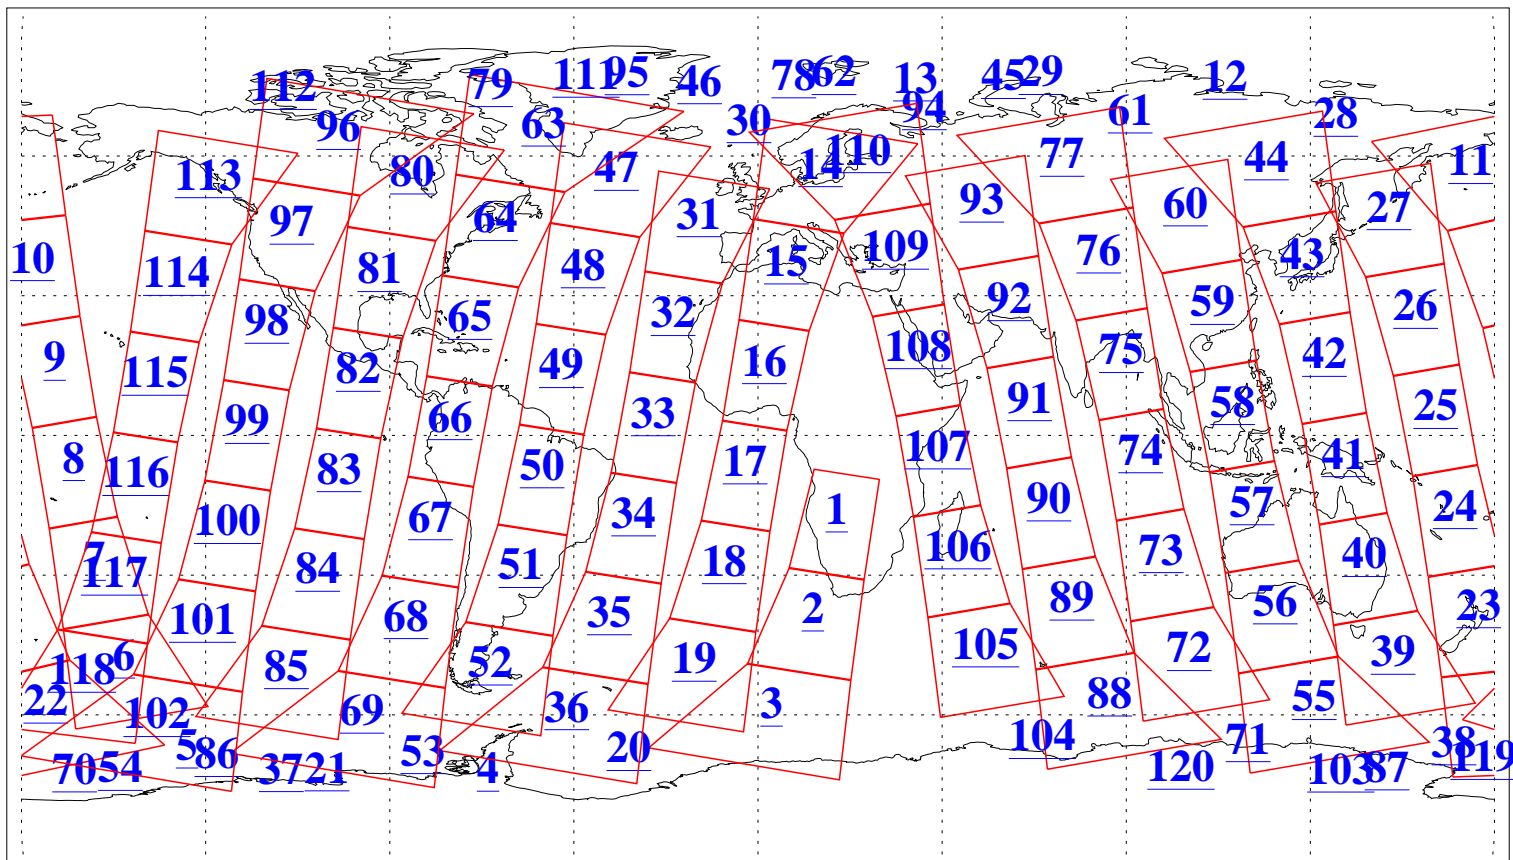

L1B Availability  
AMSU Granules: 240  
HSB Granules: 0  
AIRS Granules: 240

25 May 2010  
DoY 145  
Aqua Day 2943  
Granules: 1 to 120

Granules: 121 to 240

Legend: AMSU Available, HSB Available, AIRS Available

L1B Availability  
AMSU Granules: 240  
HSB Granules: 0  
AIRS Granules: 240

25 May 2010  
DoY 145  
Aqua Day 2943

Ascending Granules

Descending Granules

Legend: AMSU Available, HSB Available, AIRS Available

L1B Availability  
 AMSU Granules: 240  
 HSB Granules: 0  
 AIRS Granules: 240

25 May 2010  
 DoY 145  
 Aqua Day 2943

Northern Hemisphere Granules

Southern Hemisphere Granules

Legend: AMSU Available, *HSB Available*, **AIRS Available**