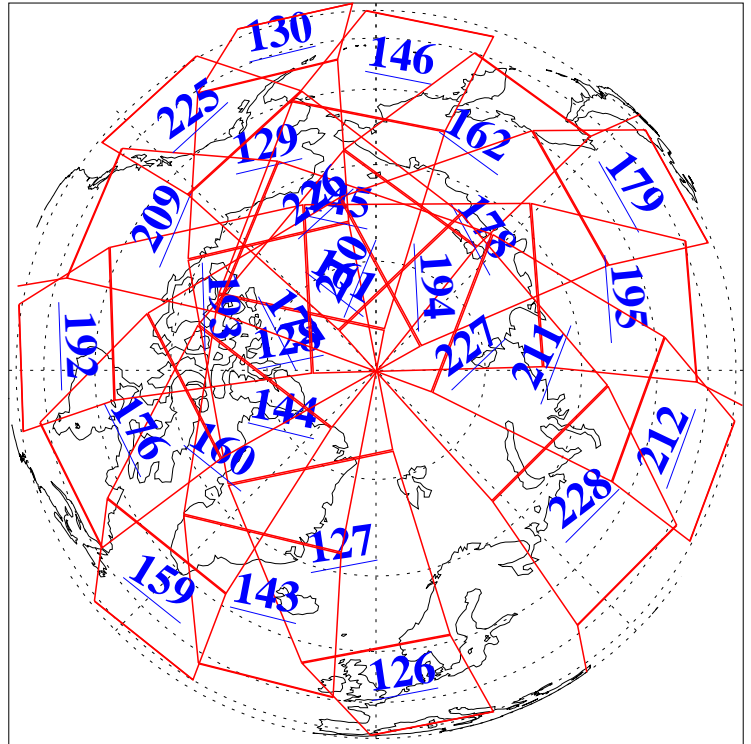

L1B Availability  
AMSU Granules: 240  
HSB Granules: 0  
AIRS Granules: 240

25 May 2010  
DoY 145  
Aqua Day 2943  
Granules: 1 to 120

Granules: 121 to 240

Legend: AMSU Available, HSB Available, AIRS Available

L1B Availability  
AMSU Granules: 240  
HSB Granules: 0  
AIRS Granules: 240

25 May 2010  
DoY 145  
Aqua Day 2943

Ascending Granules

Descending Granules

Legend: AMSU Available, HSB Available, AIRS Available

L1B Availability  
 AMSU Granules: 240  
 HSB Granules: 0  
 AIRS Granules: 240

25 May 2010  
 DoY 145  
 Aqua Day 2943

Northern Hemisphere Granules

Southern Hemisphere Granules

Legend: AMSU Available, *HSB Available*, **AIRS Available**