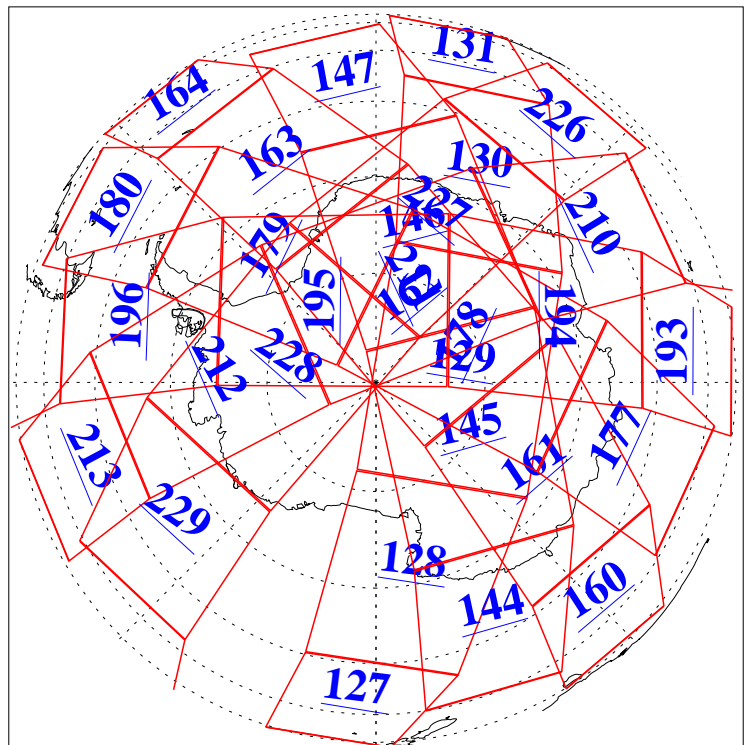

L1B Availability
AMSU Granules: 240
HSB Granules: 0
AIRS Granules: 240

24 May 2010
DoY 144
Aqua Day 2942
Granules: 1 to 120

Granules: 121 to 240

Legend: AMSU Available, HSB Available, AIRS Available

L1B Availability
AMSU Granules: 240
HSB Granules: 0
AIRS Granules: 240

24 May 2010
DoY 144
Aqua Day 2942

Ascending Granules

Descending Granules

Legend: AMSU Available, HSB Available, AIRS Available

L1B Availability
AMSU Granules: 240
HSB Granules: 0
AIRS Granules: 240

24 May 2010
DoY 144
Aqua Day 2942

Northern Hemisphere Granules

Southern Hemisphere Granules

Legend: AMSU Available, HSB Available, AIRS Available