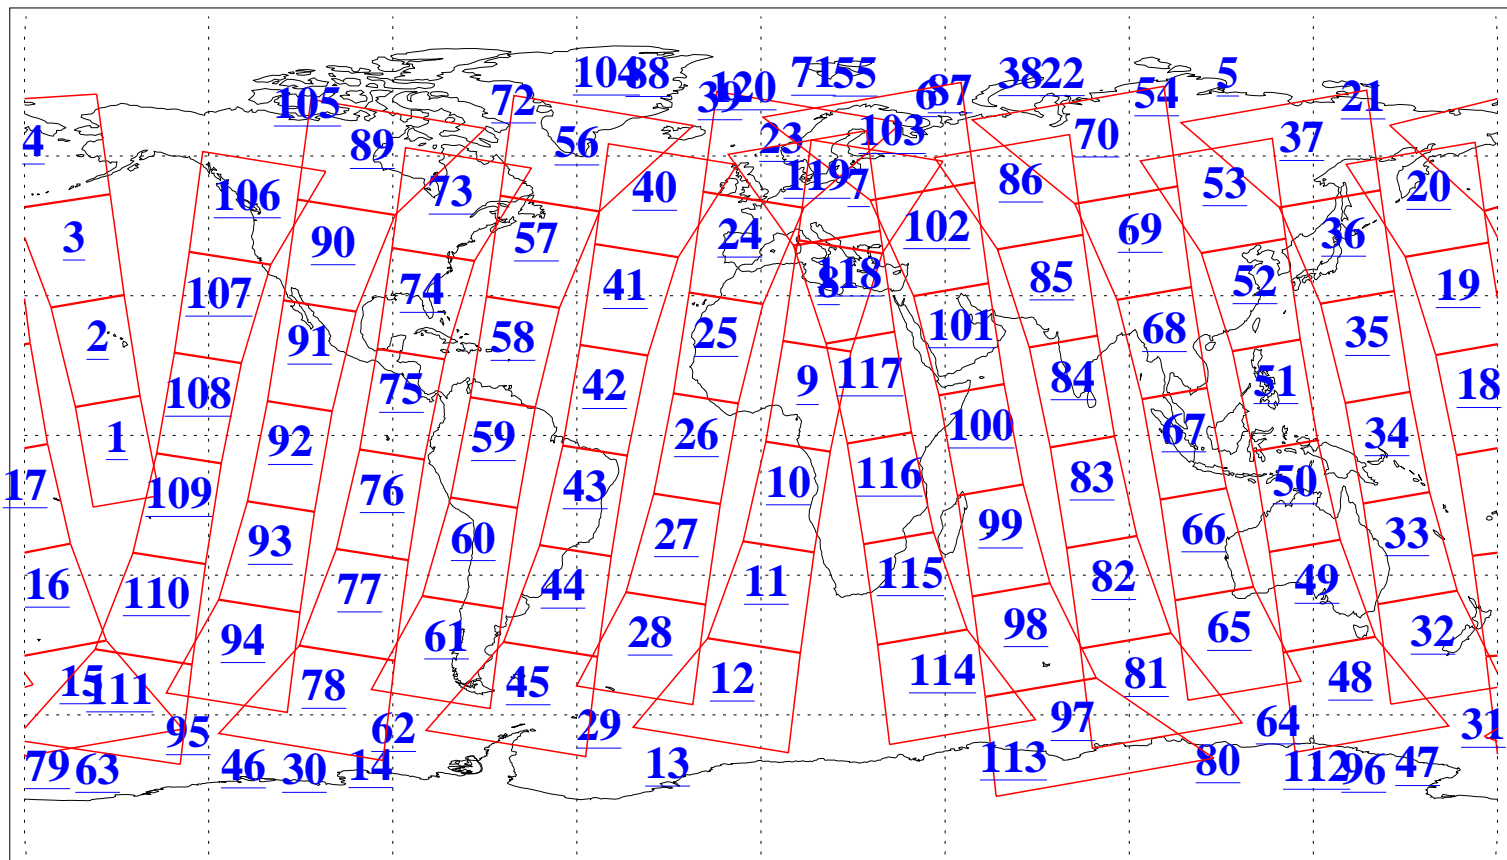

L1B Availability
AMSU Granules: 240
HSB Granules: 0
AIRS Granules: 240

24 May 2010
DoY 144
Aqua Day 2942
Granules: 1 to 120

Granules: 121 to 240

Legend: AMSU Available, HSB Available, AIRS Available

L1B Availability
AMSU Granules: 240
HSB Granules: 0
AIRS Granules: 240

24 May 2010
DoY 144
Aqua Day 2942

Ascending Granules

Descending Granules

Legend: AMSU Available, HSB Available, AIRS Available

L1B Availability
AMSU Granules: 240
HSB Granules: 0
AIRS Granules: 240

24 May 2010
DoY 144
Aqua Day 2942

Northern Hemisphere Granules

Southern Hemisphere Granules

Legend: AMSU Available, HSB Available, AIRS Available