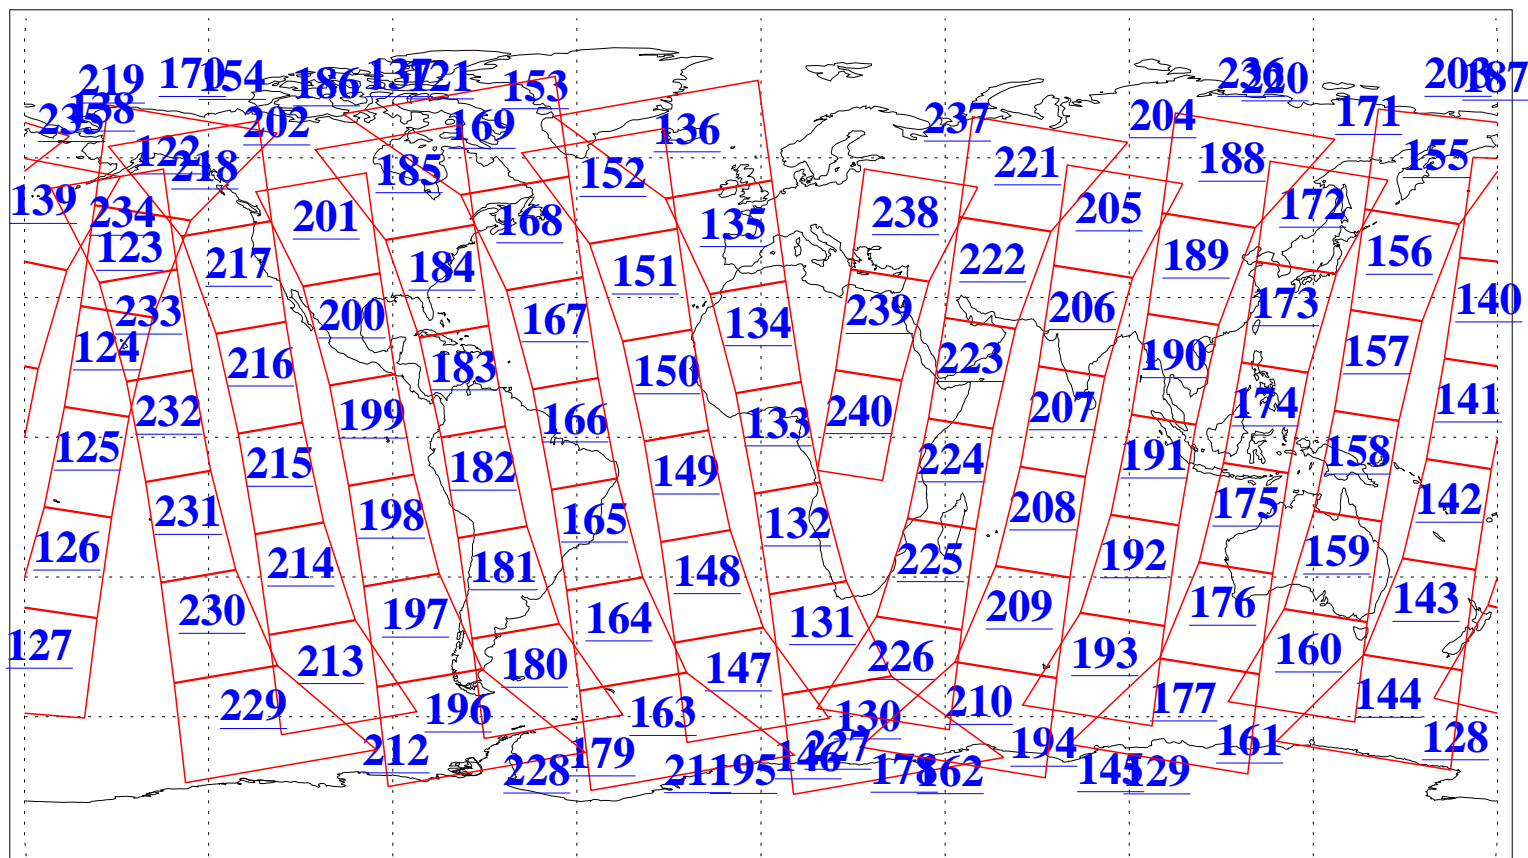

L1B Availability
AMSU Granules: 240
HSB Granules: 0
AIRS Granules: 240

24 May 2010
DoY 144
Aqua Day 2942
Granules: 1 to 120

Granules: 121 to 240

Legend: AMSU Available, HSB Available, AIRS Available

L1B Availability
AMSU Granules: 240
HSB Granules: 0
AIRS Granules: 240

24 May 2010
DoY 144
Aqua Day 2942

Ascending Granules

Descending Granules

Legend: AMSU Available, HSB Available, AIRS Available

L1B Availability
AMSU Granules: 240
HSB Granules: 0
AIRS Granules: 240

24 May 2010
DoY 144
Aqua Day 2942