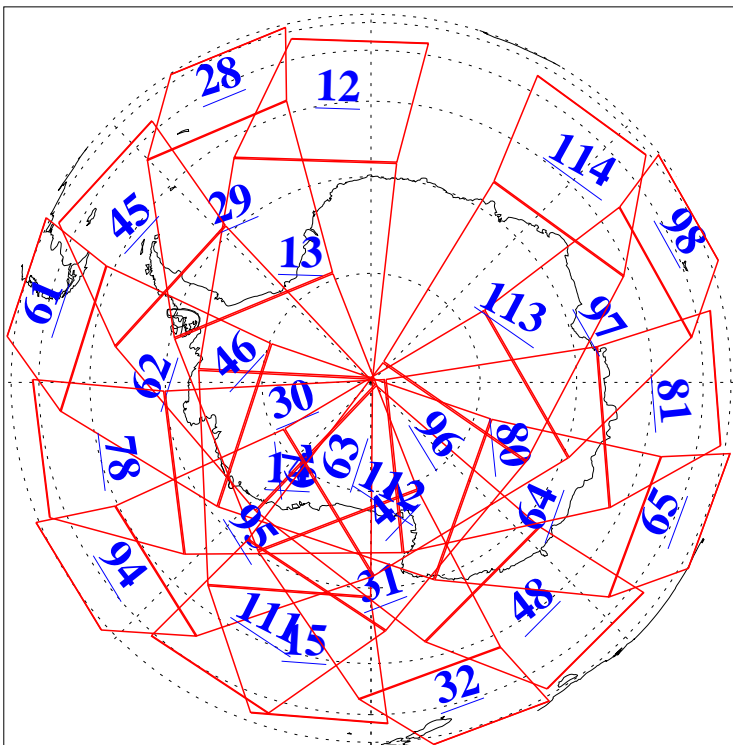

L1B Availability
AMSU Granules: 240
HSB Granules: 0
AIRS Granules: 240

24 May 2010
DoY 144
Aqua Day 2942
Granules: 1 to 120

Granules: 121 to 240

Legend: AMSU Available, HSB Available, AIRS Available

L1B Availability
AMSU Granules: 240
HSB Granules: 0
AIRS Granules: 240

24 May 2010
DoY 144
Aqua Day 2942

Ascending Granules

Descending Granules

Legend: AMSU Available, HSB Available, AIRS Available

L1B Availability
AMSU Granules: 240
HSB Granules: 0
AIRS Granules: 240

24 May 2010
DoY 144
Aqua Day 2942

Northern Hemisphere Granules

Southern Hemisphere Granules

Legend: AMSU Available, HSB Available, AIRS Available