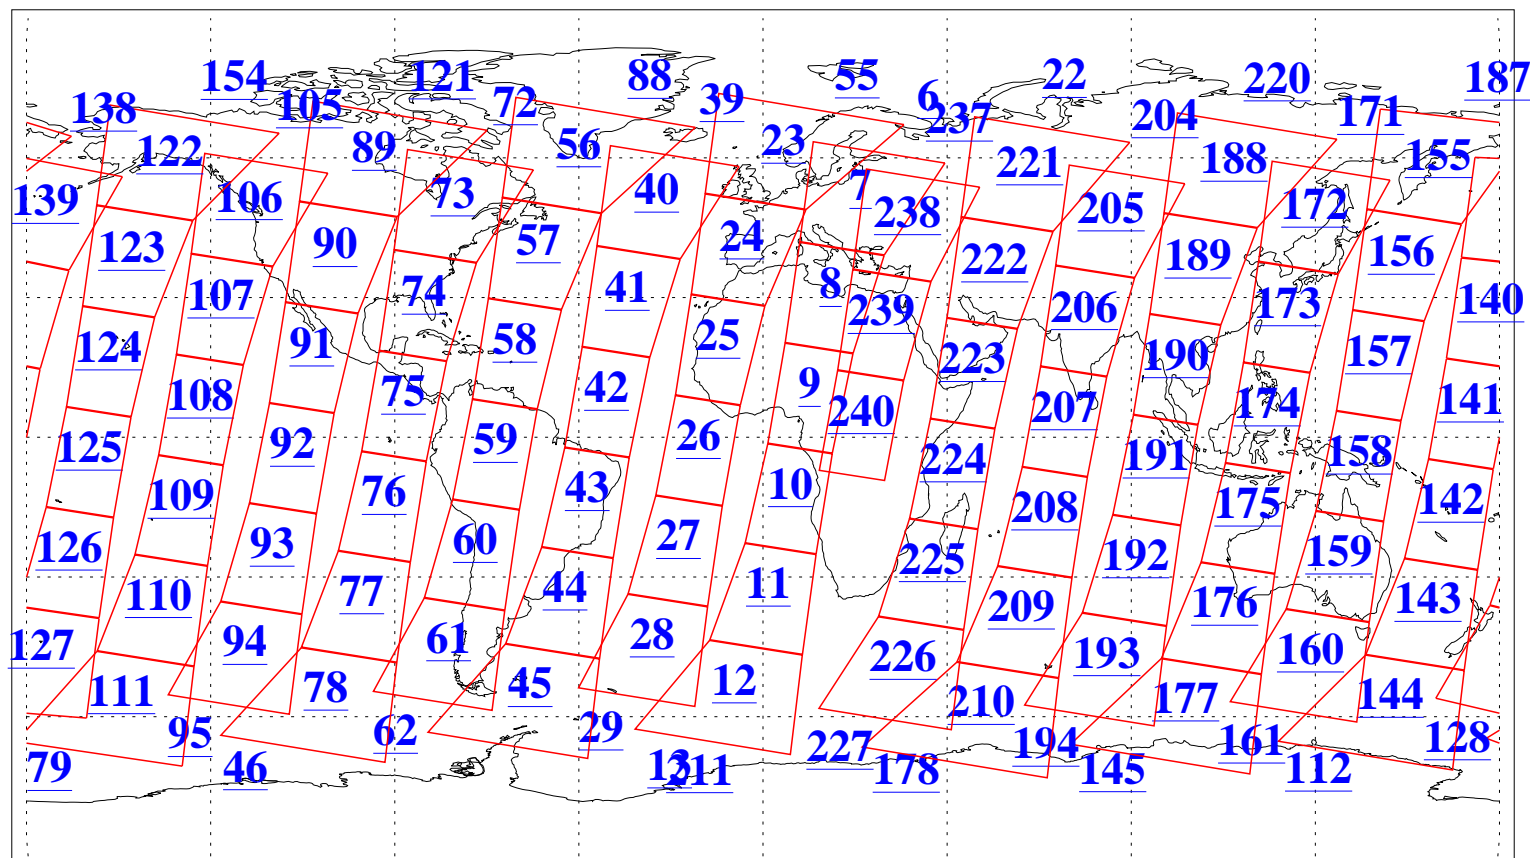

L1B Availability
AMSU Granules: 240
HSB Granules: 0
AIRS Granules: 240

24 May 2010
DoY 144
Aqua Day 2942
Granules: 1 to 120

Granules: 121 to 240

Legend: AMSU Available, HSB Available, AIRS Available

L1B Availability
AMSU Granules: 240
HSB Granules: 0
AIRS Granules: 240

24 May 2010
DoY 144
Aqua Day 2942

Ascending Granules

Descending Granules

Legend: AMSU Available, HSB Available, AIRS Available

L1B Availability
AMSU Granules: 240
HSB Granules: 0
AIRS Granules: 240

24 May 2010
DoY 144
Aqua Day 2942

Northern Hemisphere Granules

Southern Hemisphere Granules

Legend: AMSU Available, HSB Available, AIRS Available