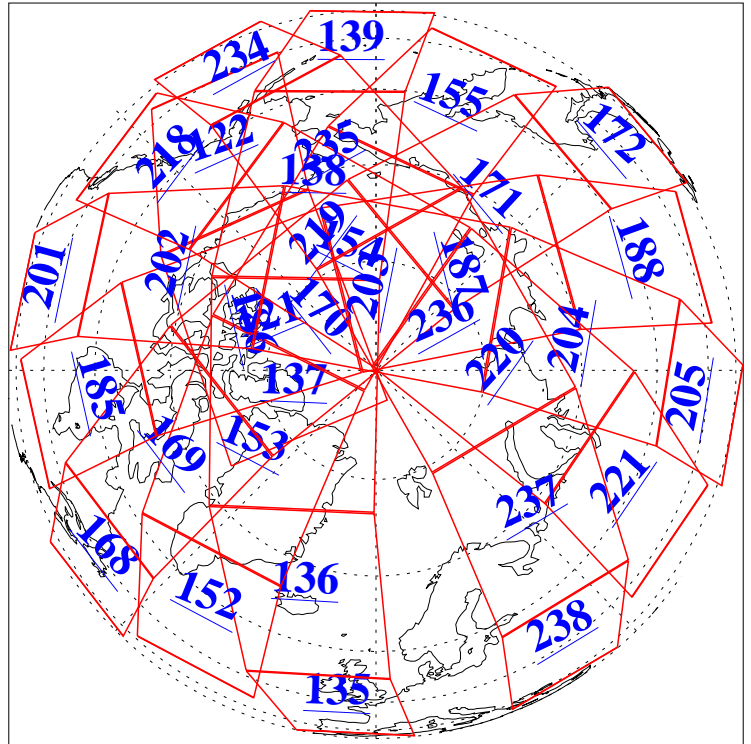

L1B Availability
AMSU Granules: 240
HSB Granules: 0
AIRS Granules: 240

24 May 2010
DoY 144
Aqua Day 2942
Granules: 1 to 120

Granules: 121 to 240

Legend: AMSU Available, HSB Available, AIRS Available

L1B Availability
AMSU Granules: 240
HSB Granules: 0
AIRS Granules: 240

24 May 2010
DoY 144
Aqua Day 2942

Ascending Granules

Descending Granules

Legend: AMSU Available, HSB Available, AIRS Available

L1B Availability
AMSU Granules: 240
HSB Granules: 0
AIRS Granules: 240

24 May 2010
DoY 144
Aqua Day 2942

Northern Hemisphere Granules

Southern Hemisphere Granules

Legend: AMSU Available, HSB Available, AIRS Available