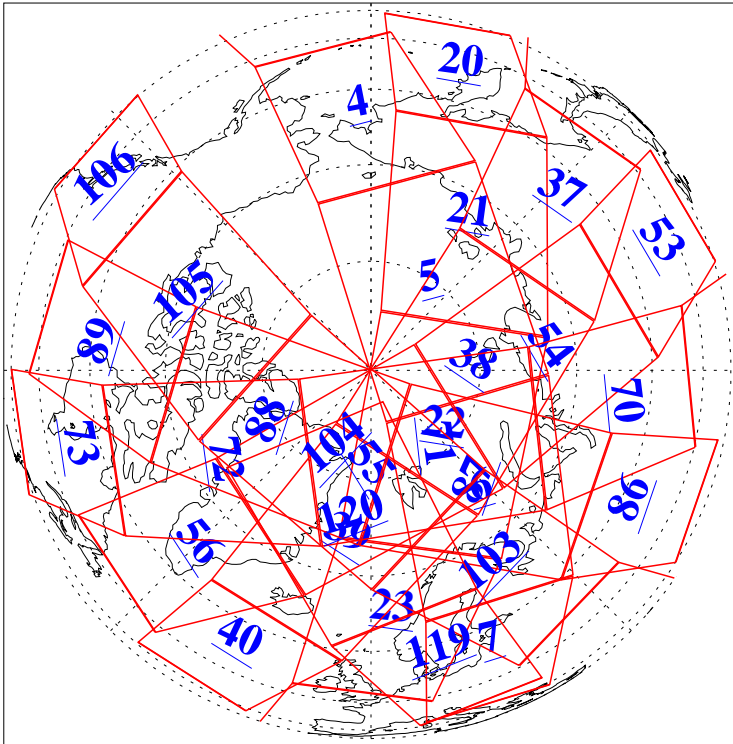

L1B Availability
AMSU Granules: 240
HSB Granules: 0
AIRS Granules: 240

24 May 2010
DoY 144
Aqua Day 2942
Granules: 1 to 120

Granules: 121 to 240

Legend: AMSU Available, HSB Available, AIRS Available

L1B Availability
AMSU Granules: 240
HSB Granules: 0
AIRS Granules: 240

24 May 2010
DoY 144
Aqua Day 2942

Ascending Granules

Descending Granules

Legend: AMSU Available, HSB Available, AIRS Available

L1B Availability
AMSU Granules: 240
HSB Granules: 0
AIRS Granules: 240

24 May 2010
DoY 144
Aqua Day 2942

Northern Hemisphere Granules

Southern Hemisphere Granules

Legend: AMSU Available, HSB Available, AIRS Available