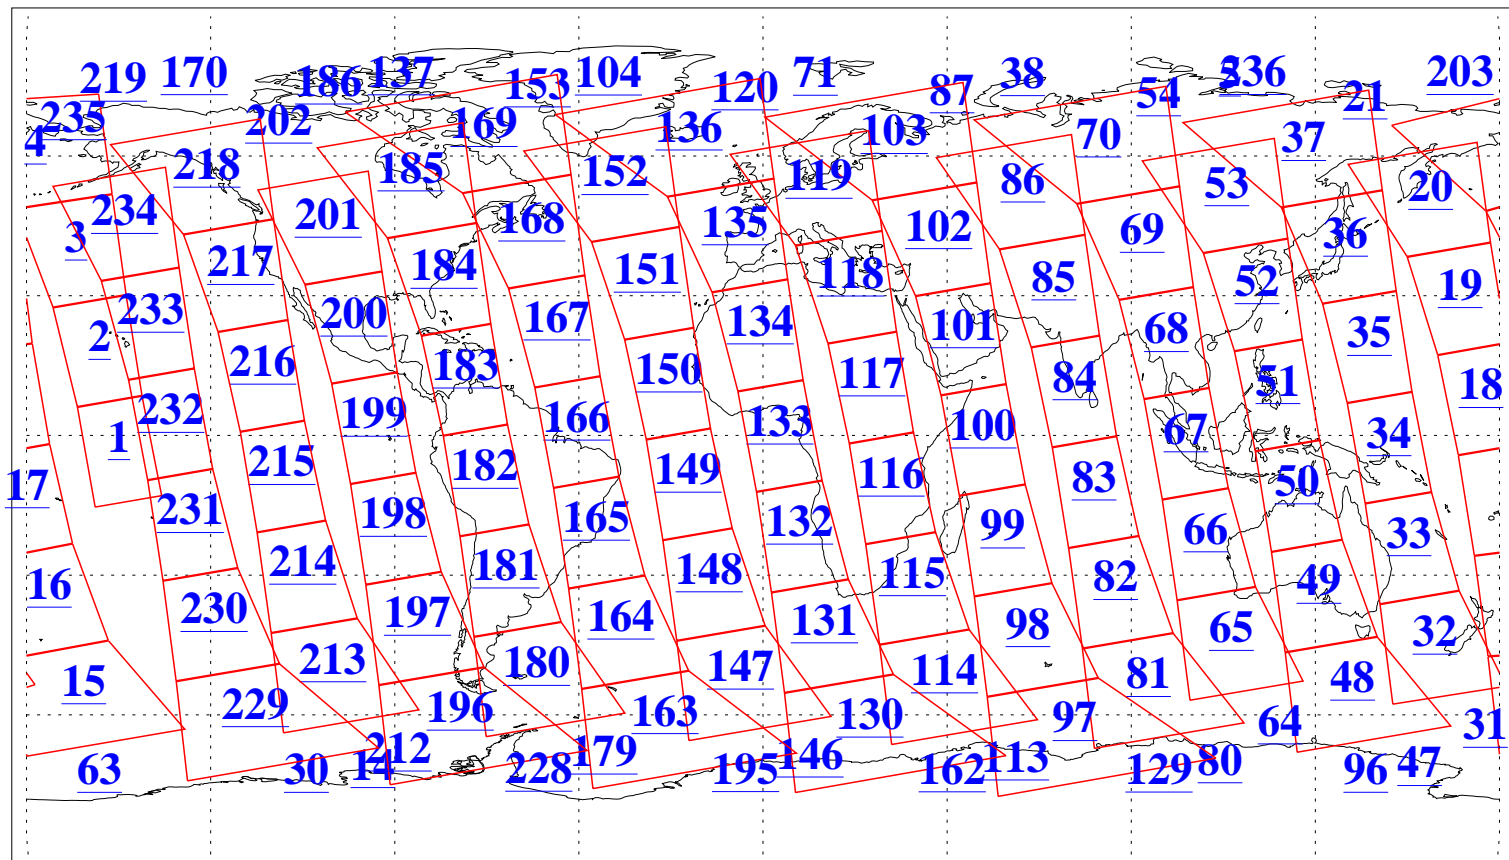

L1B Availability
AMSU Granules: 240
HSB Granules: 0
AIRS Granules: 240

24 May 2010
DoY 144
Aqua Day 2942
Granules: 1 to 120

Granules: 121 to 240

Legend: AMSU Available, HSB Available, AIRS Available

L1B Availability
AMSU Granules: 240
HSB Granules: 0
AIRS Granules: 240

24 May 2010
DoY 144
Aqua Day 2942

Ascending Granules

Descending Granules

Legend: AMSU Available, HSB Available, AIRS Available

L1B Availability
AMSU Granules: 240
HSB Granules: 0
AIRS Granules: 240

24 May 2010
DoY 144
Aqua Day 2942

Northern Hemisphere Granules

Southern Hemisphere Granules

Legend: AMSU Available, HSB Available, AIRS Available