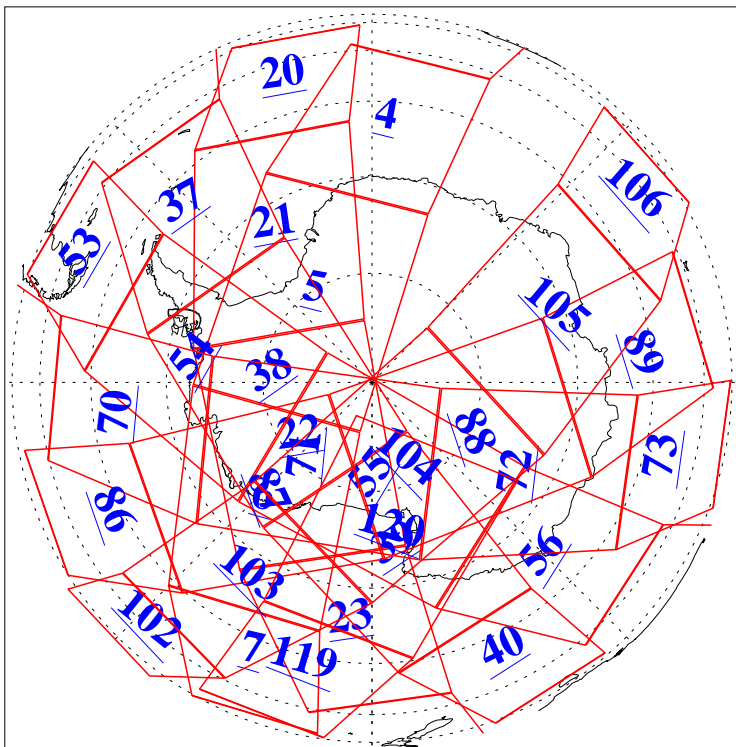

L1B Availability
AMSU Granules: 240
HSB Granules: 0
AIRS Granules: 240

16 May 2010
DoY 136
Aqua Day 2934
Ascending Granules

Descending Granules

Legend: AMSU Available, HSB Available, AIRS Available

L1B Availability
AMSU Granules: 240
HSB Granules: 0
AIRS Granules: 240

16 May 2010
DoY 136
Aqua Day 2934

Northern Hemisphere Granules

Southern Hemisphere Granules

Legend: AMSU Available, HSB Available, AIRS Available