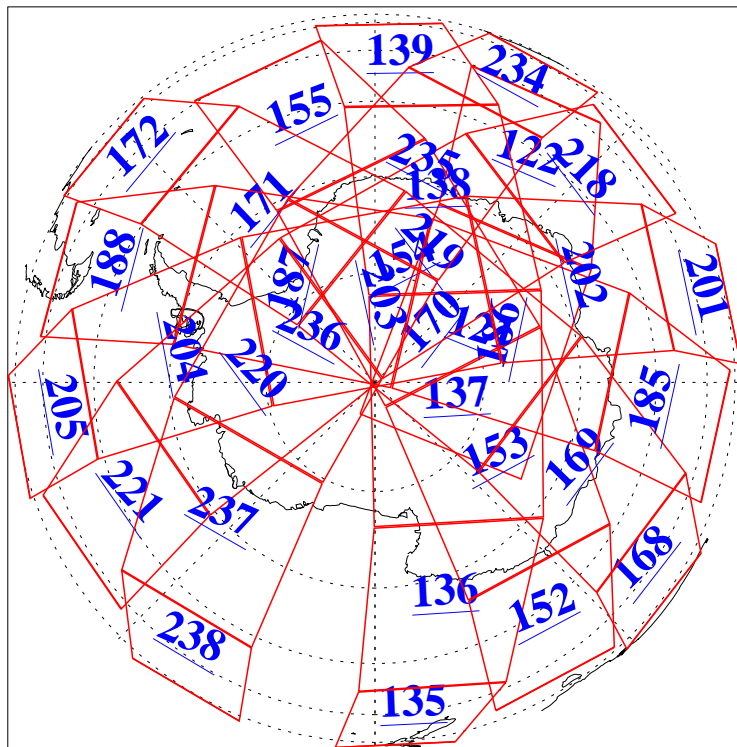

L1B Availability
AMSU Granules: 240
HSB Granules: 0
AIRS Granules: 240

16 May 2010
DoY 136
Aqua Day 2934
Ascending Granules

Descending Granules

Legend: AMSU Available, HSB Available, AIRS Available

L1B Availability
AMSU Granules: 240
HSB Granules: 0
AIRS Granules: 240

16 May 2010
DoY 136
Aqua Day 2934

Northern Hemisphere Granules

Southern Hemisphere Granules

Legend: AMSU Available, HSB Available, AIRS Available