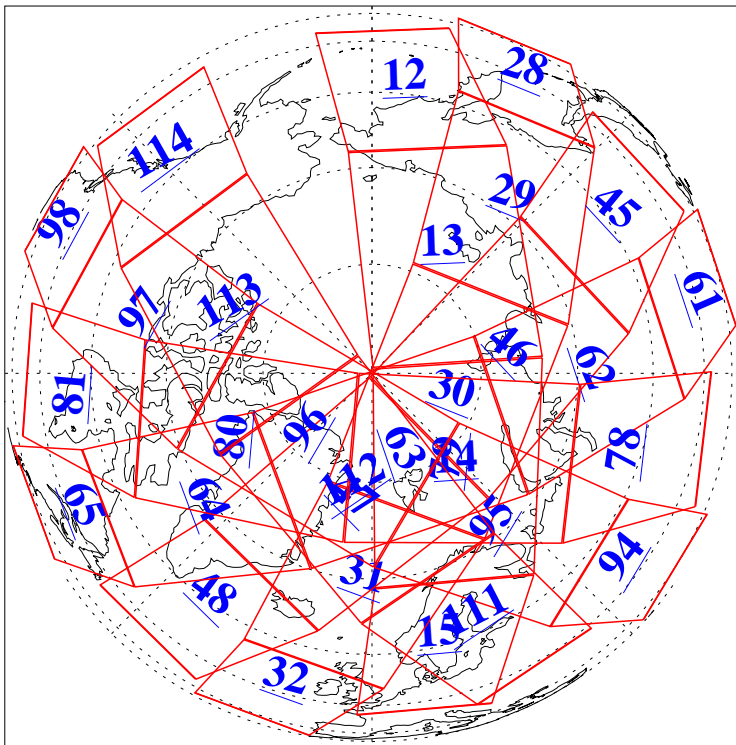

L1B Availability
AMSU Granules: 240
HSB Granules: 0
AIRS Granules: 240

16 May 2010
DoY 136
Aqua Day 2934
Ascending Granules

Descending Granules

Legend: AMSU Available, HSB Available, AIRS Available

L1B Availability
AMSU Granules: 240
HSB Granules: 0
AIRS Granules: 240

16 May 2010
DoY 136
Aqua Day 2934

Northern Hemisphere Granules

Southern Hemisphere Granules

Legend: AMSU Available, HSB Available, AIRS Available