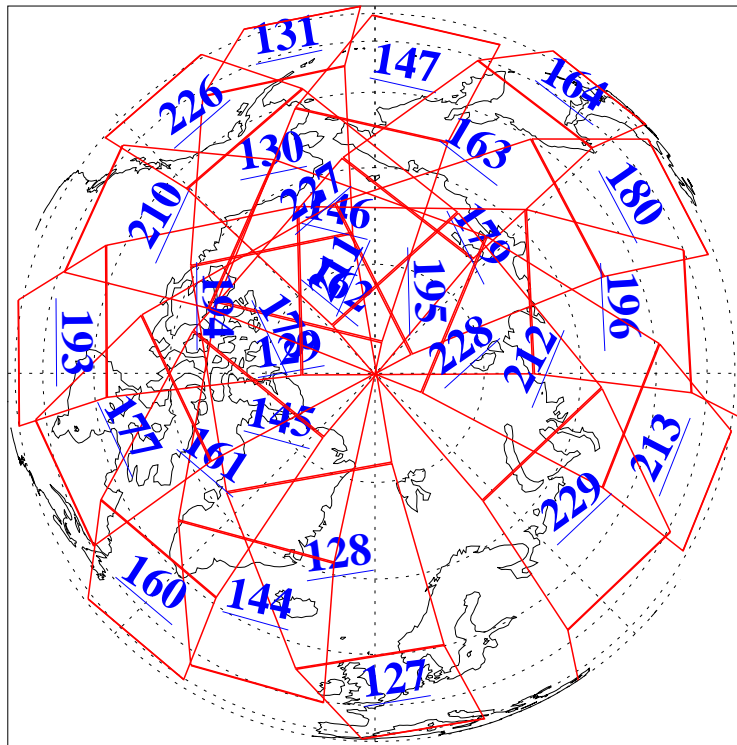

L1B Availability
AMSU Granules: 240
HSB Granules: 0
AIRS Granules: 240

16 May 2010
DoY 136
Aqua Day 2934
Ascending Granules

Descending Granules

Legend: AMSU Available, HSB Available, AIRS Available

L1B Availability
AMSU Granules: 240
HSB Granules: 0
AIRS Granules: 240

16 May 2010
DoY 136
Aqua Day 2934

Northern Hemisphere Granules

Southern Hemisphere Granules

Legend: AMSU Available, HSB Available, AIRS Available