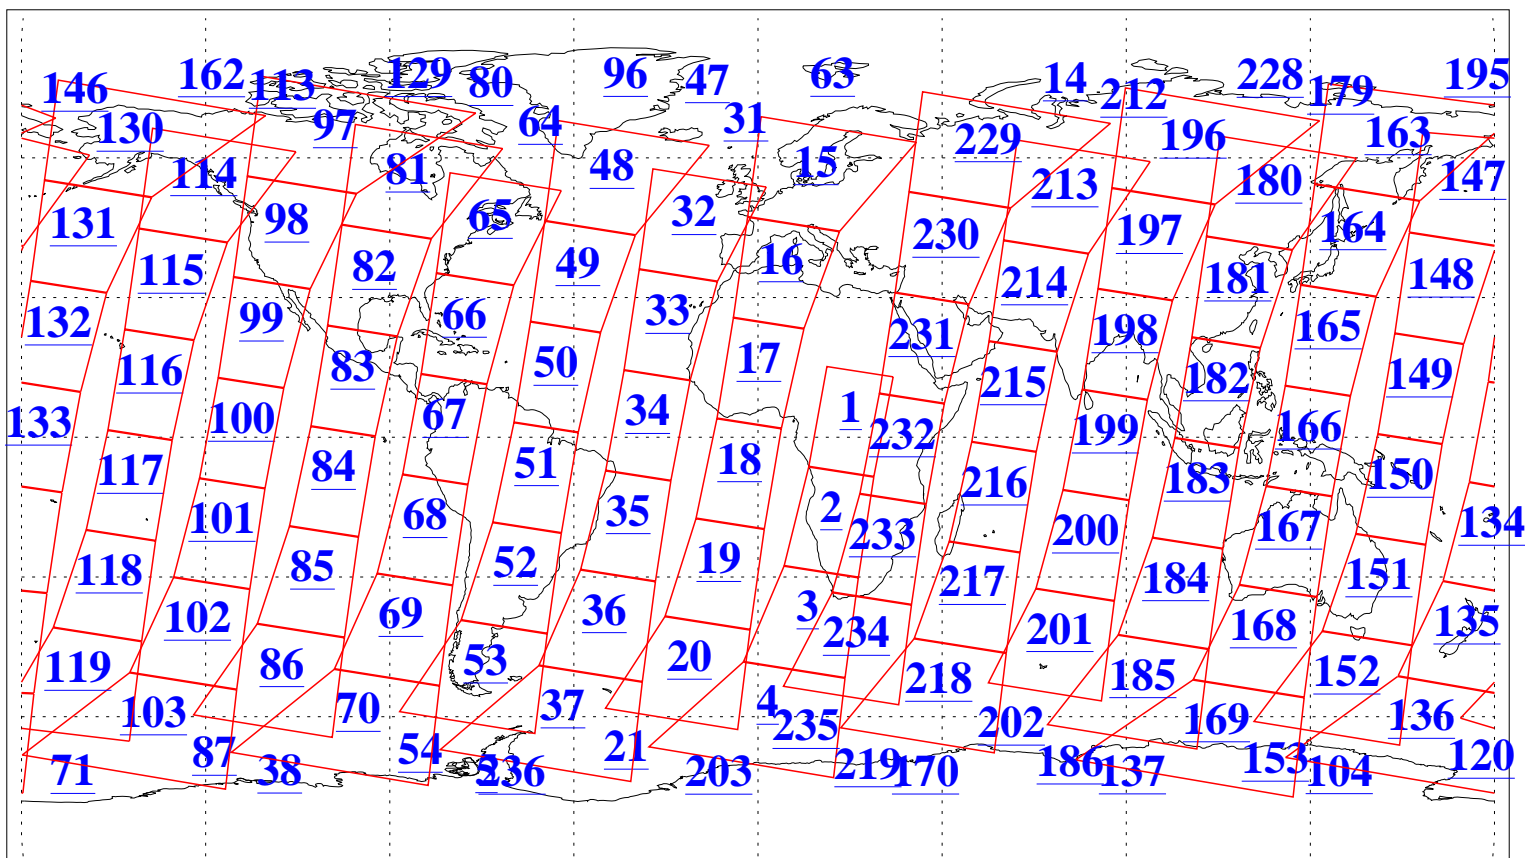

L1B Availability
AMSU Granules: 240
HSB Granules: 0
AIRS Granules: 240

16 May 2010
DoY 136
Aqua Day 2934
Ascending Granules

Descending Granules

Legend: AMSU Available, HSB Available, AIRS Available

L1B Availability
AMSU Granules: 240
HSB Granules: 0
AIRS Granules: 240

16 May 2010
DoY 136
Aqua Day 2934

Northern Hemisphere Granules

Southern Hemisphere Granules

Legend: AMSU Available, HSB Available, AIRS Available