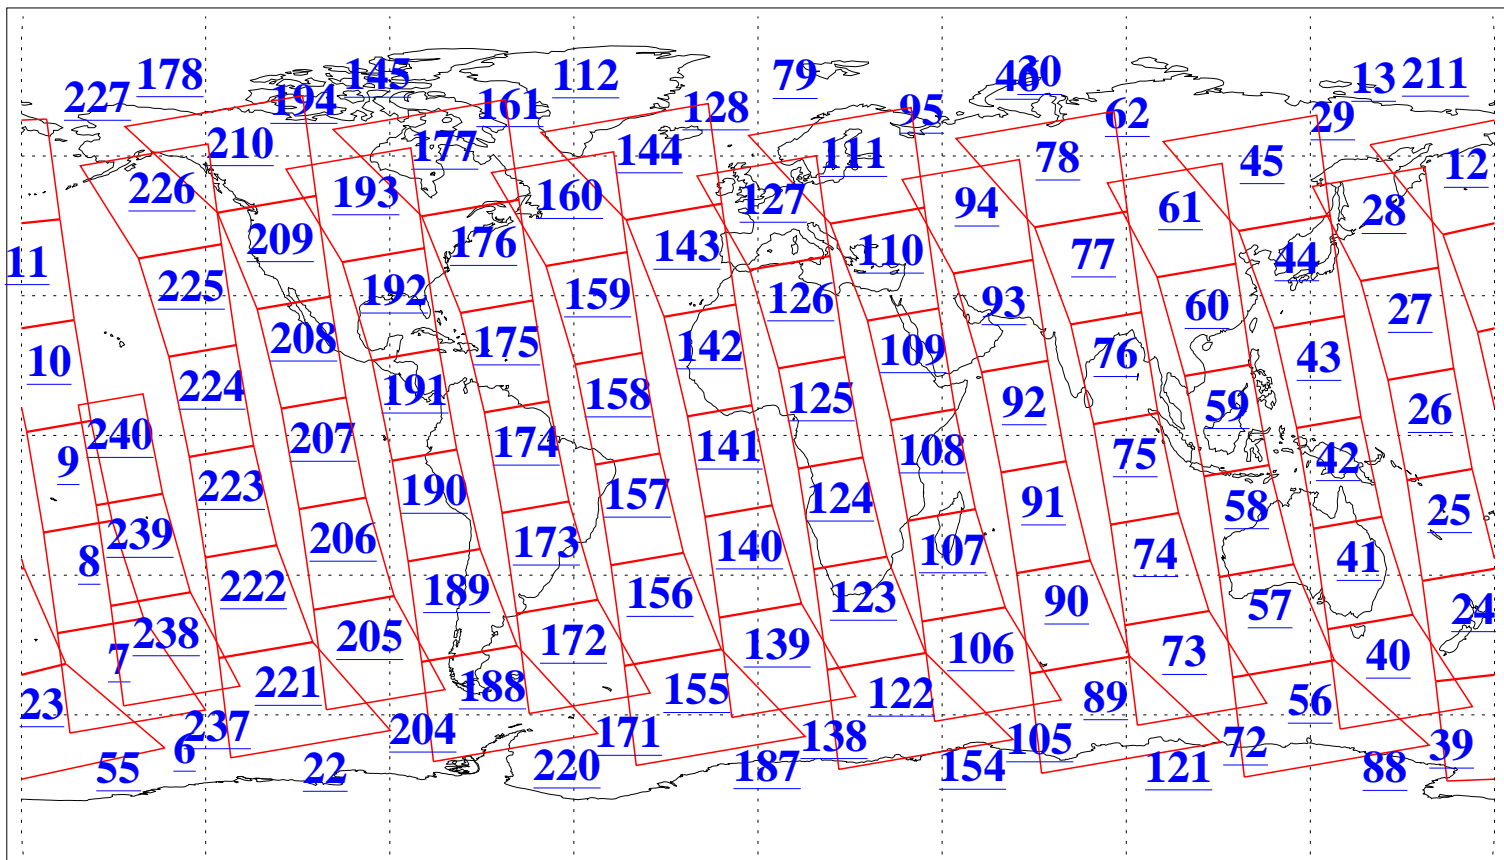

L1B Availability
AMSU Granules: 240
HSB Granules: 0
AIRS Granules: 240

16 May 2010
DoY 136
Aqua Day 2934
Ascending Granules

Descending Granules

Legend: AMSU Available, HSB Available, AIRS Available

L1B Availability
AMSU Granules: 240
HSB Granules: 0
AIRS Granules: 240

16 May 2010
DoY 136
Aqua Day 2934

Northern Hemisphere Granules

Southern Hemisphere Granules

Legend: AMSU Available, HSB Available, AIRS Available