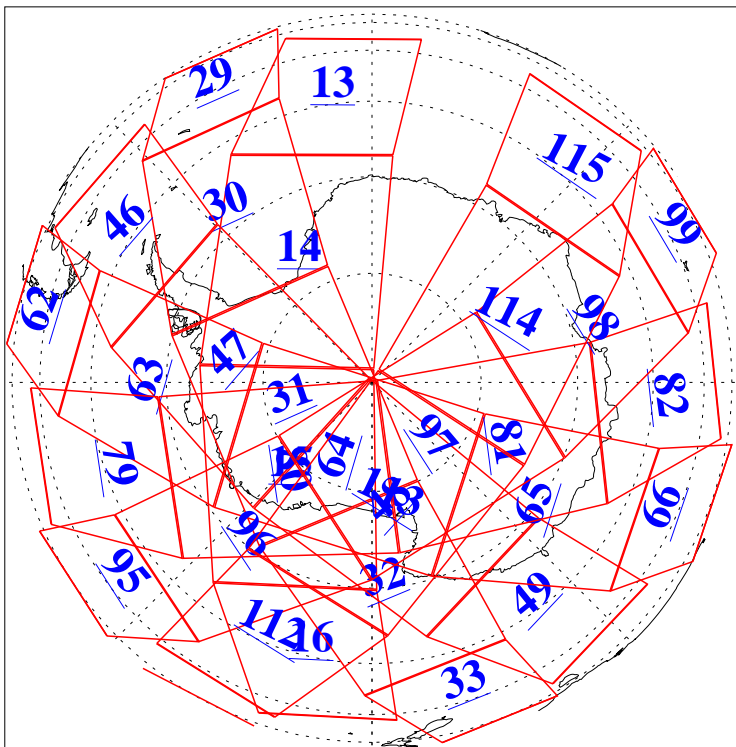

L1B Availability
AMSU Granules: 240
HSB Granules: 0
AIRS Granules: 240

15 May 2010
DoY 135
Aqua Day 2933
Granules: 1 to 120

Granules: 121 to 240

Legend: AMSU Available, HSB Available, AIRS Available

L1B Availability
AMSU Granules: 240
HSB Granules: 0
AIRS Granules: 240

15 May 2010
DoY 135
Aqua Day 2933

Ascending Granules

Descending Granules

Legend: AMSU Available, HSB Available, AIRS Available

L1B Availability
 AMSU Granules: 240
 HSB Granules: 0
 AIRS Granules: 240

15 May 2010
 DoY 135
 Aqua Day 2933

Northern Hemisphere Granules

Southern Hemisphere Granules

Legend: AMSU Available, HSB Available, AIRS Available