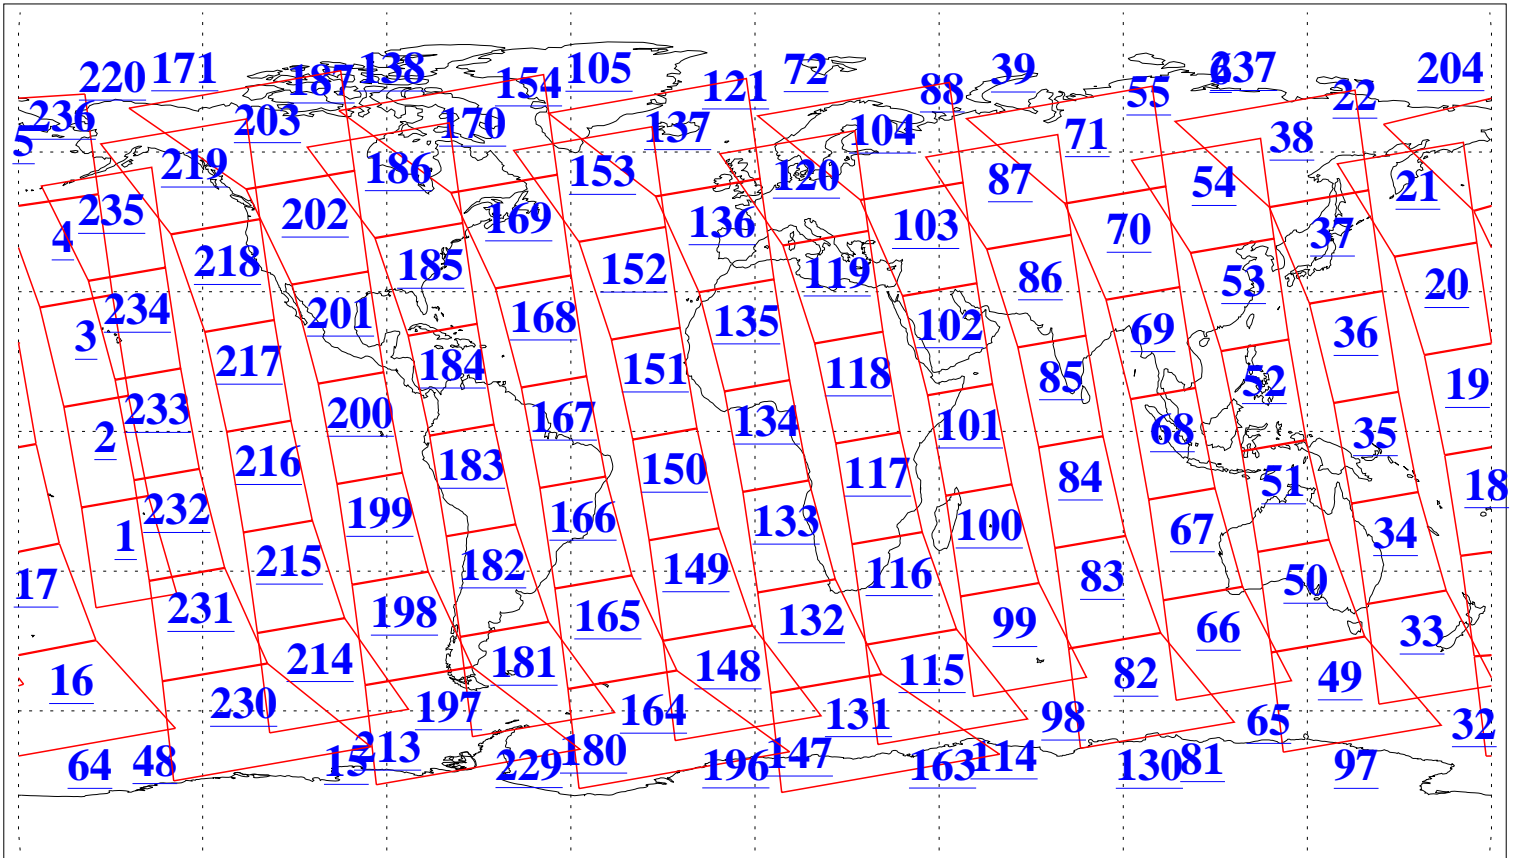

L1B Availability
AMSU Granules: 240
HSB Granules: 0
AIRS Granules: 240

15 May 2010
DoY 135
Aqua Day 2933
Granules: 1 to 120

Granules: 121 to 240

Legend: AMSU Available, HSB Available, AIRS Available

L1B Availability
AMSU Granules: 240
HSB Granules: 0
AIRS Granules: 240

15 May 2010
DoY 135
Aqua Day 2933

Ascending Granules

Descending Granules

Legend: AMSU Available, HSB Available, AIRS Available

L1B Availability
 AMSU Granules: 240
 HSB Granules: 0
 AIRS Granules: 240

15 May 2010
 DoY 135
 Aqua Day 2933

Northern Hemisphere Granules

Southern Hemisphere Granules

Legend: AMSU Available, HSB Available, AIRS Available