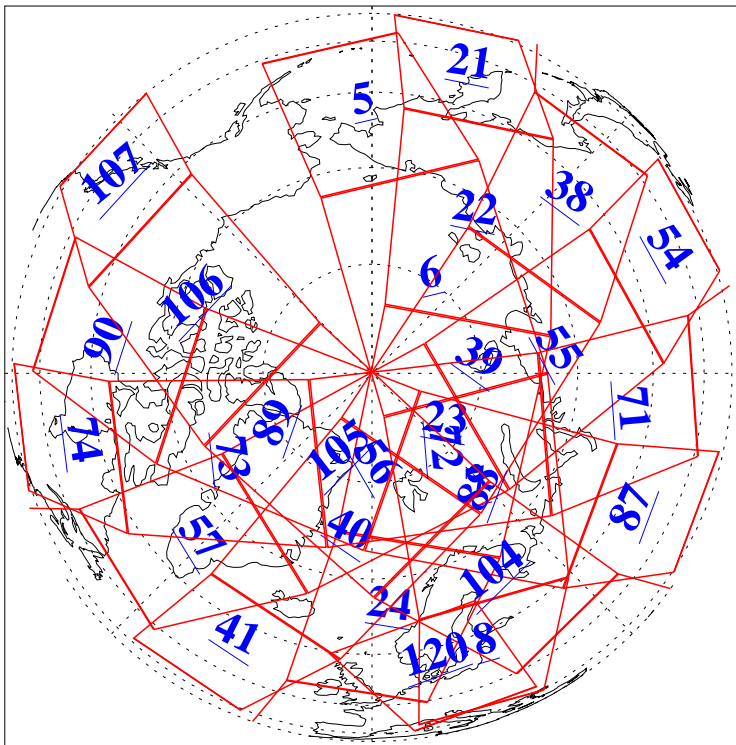

L1B Availability
AMSU Granules: 240
HSB Granules: 0
AIRS Granules: 240

15 May 2010
DoY 135
Aqua Day 2933
Granules: 1 to 120

Granules: 121 to 240

Legend: AMSU Available, HSB Available, AIRS Available

L1B Availability
AMSU Granules: 240
HSB Granules: 0
AIRS Granules: 240

15 May 2010
DoY 135
Aqua Day 2933

Ascending Granules

Descending Granules

Legend: AMSU Available, HSB Available, AIRS Available

L1B Availability
 AMSU Granules: 240
 HSB Granules: 0
 AIRS Granules: 240

15 May 2010
 DoY 135
 Aqua Day 2933

Northern Hemisphere Granules

Southern Hemisphere Granules

Legend: AMSU Available, HSB Available, AIRS Available