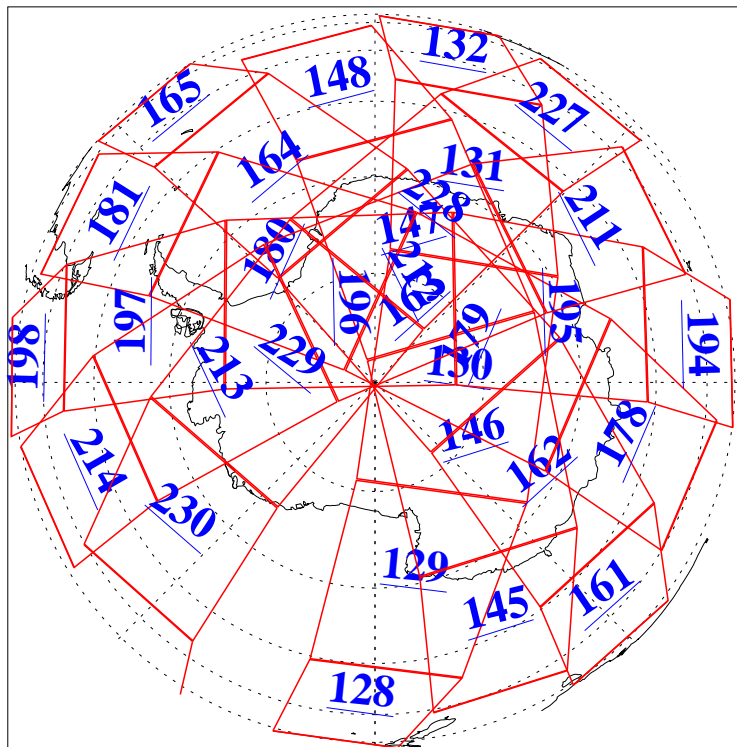

L1B Availability
AMSU Granules: 240
HSB Granules: 0
AIRS Granules: 240

15 May 2010
DoY 135
Aqua Day 2933
Granules: 1 to 120

Granules: 121 to 240

Legend: AMSU Available, HSB Available, AIRS Available

L1B Availability
AMSU Granules: 240
HSB Granules: 0
AIRS Granules: 240

15 May 2010
DoY 135
Aqua Day 2933

Ascending Granules

Descending Granules

Legend: AMSU Available, HSB Available, AIRS Available

L1B Availability
 AMSU Granules: 240
 HSB Granules: 0
 AIRS Granules: 240

15 May 2010
 DoY 135
 Aqua Day 2933

Northern Hemisphere Granules

Southern Hemisphere Granules

Legend: AMSU Available, HSB Available, AIRS Available