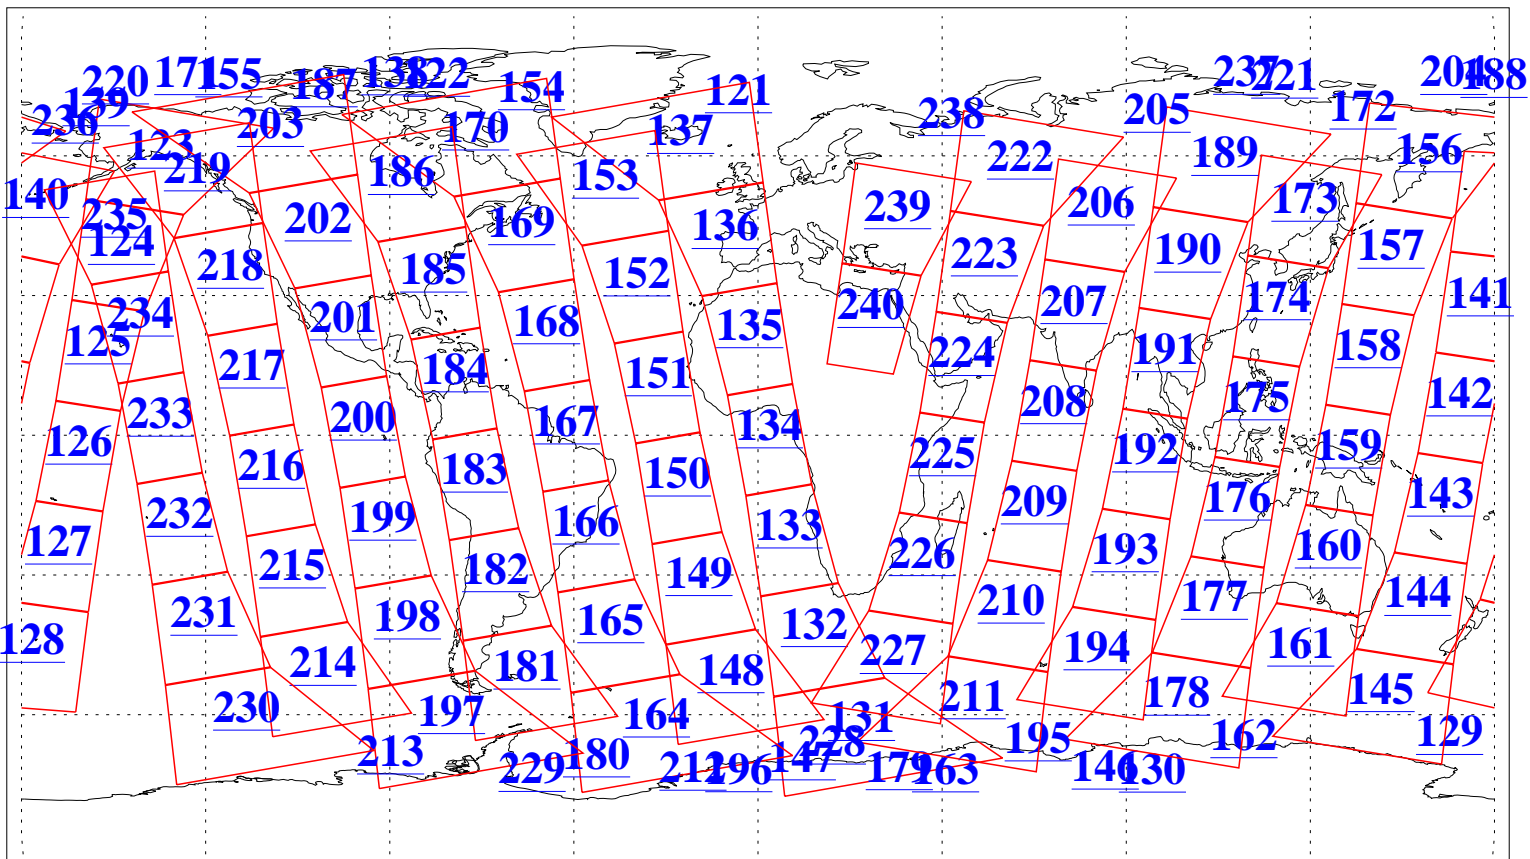

L1B Availability
AMSU Granules: 240
HSB Granules: 0
AIRS Granules: 240

15 May 2010
DoY 135
Aqua Day 2933
Granules: 1 to 120

Granules: 121 to 240

Legend: AMSU Available, HSB Available, AIRS Available

L1B Availability
AMSU Granules: 240
HSB Granules: 0
AIRS Granules: 240

15 May 2010
DoY 135
Aqua Day 2933

Ascending Granules

Descending Granules

Legend: AMSU Available, HSB Available, AIRS Available

L1B Availability
 AMSU Granules: 240
 HSB Granules: 0
 AIRS Granules: 240

15 May 2010
 DoY 135
 Aqua Day 2933

Northern Hemisphere Granules

Southern Hemisphere Granules

Legend: AMSU Available, HSB Available, AIRS Available