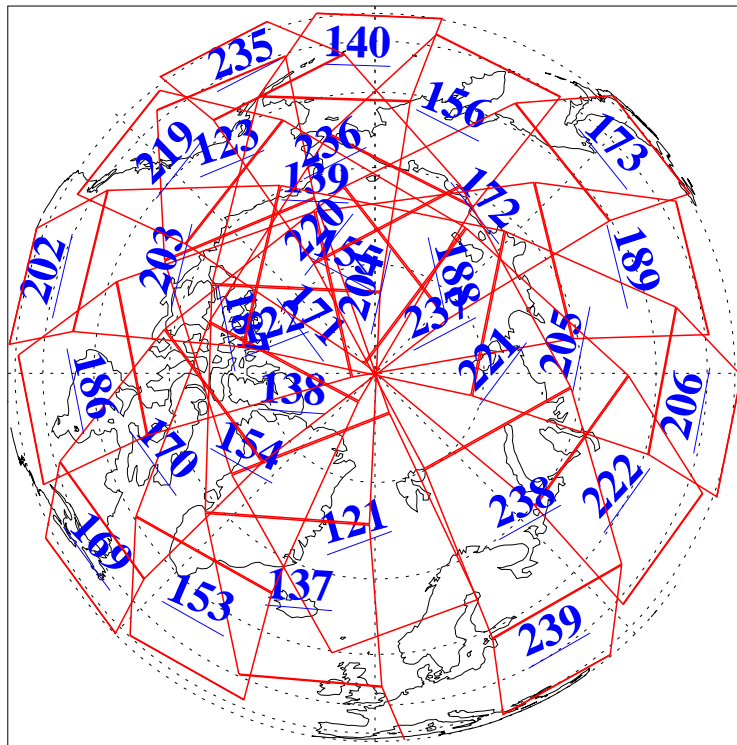

L1B Availability
AMSU Granules: 240
HSB Granules: 0
AIRS Granules: 240

15 May 2010
DoY 135
Aqua Day 2933
Granules: 1 to 120

Granules: 121 to 240

Legend: AMSU Available, HSB Available, AIRS Available

L1B Availability
AMSU Granules: 240
HSB Granules: 0
AIRS Granules: 240

15 May 2010
DoY 135
Aqua Day 2933

Ascending Granules

Descending Granules

Legend: AMSU Available, HSB Available, AIRS Available

L1B Availability
 AMSU Granules: 240
 HSB Granules: 0
 AIRS Granules: 240

15 May 2010
 DoY 135
 Aqua Day 2933

Northern Hemisphere Granules

Southern Hemisphere Granules

Legend: AMSU Available, HSB Available, AIRS Available