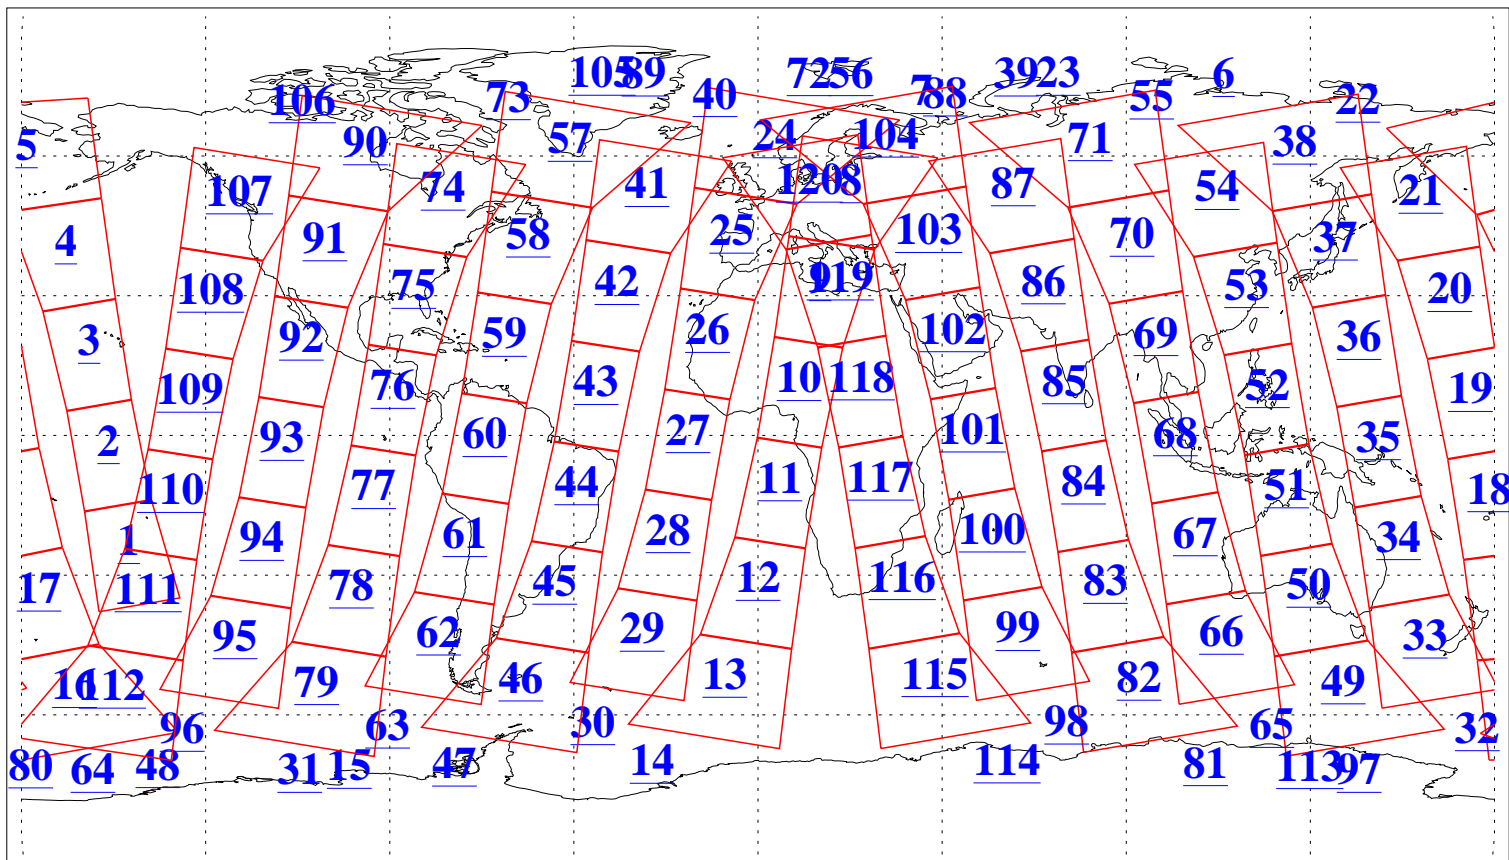

L1B Availability
AMSU Granules: 240
HSB Granules: 0
AIRS Granules: 240

15 May 2010
DoY 135
Aqua Day 2933
Granules: 1 to 120

Granules: 121 to 240

Legend: AMSU Available, HSB Available, AIRS Available

L1B Availability
AMSU Granules: 240
HSB Granules: 0
AIRS Granules: 240

15 May 2010
DoY 135
Aqua Day 2933

Ascending Granules

Descending Granules

Legend: AMSU Available, HSB Available, AIRS Available

L1B Availability
 AMSU Granules: 240
 HSB Granules: 0
 AIRS Granules: 240

15 May 2010
 DoY 135
 Aqua Day 2933

Northern Hemisphere Granules

Southern Hemisphere Granules

Legend: AMSU Available, HSB Available, AIRS Available