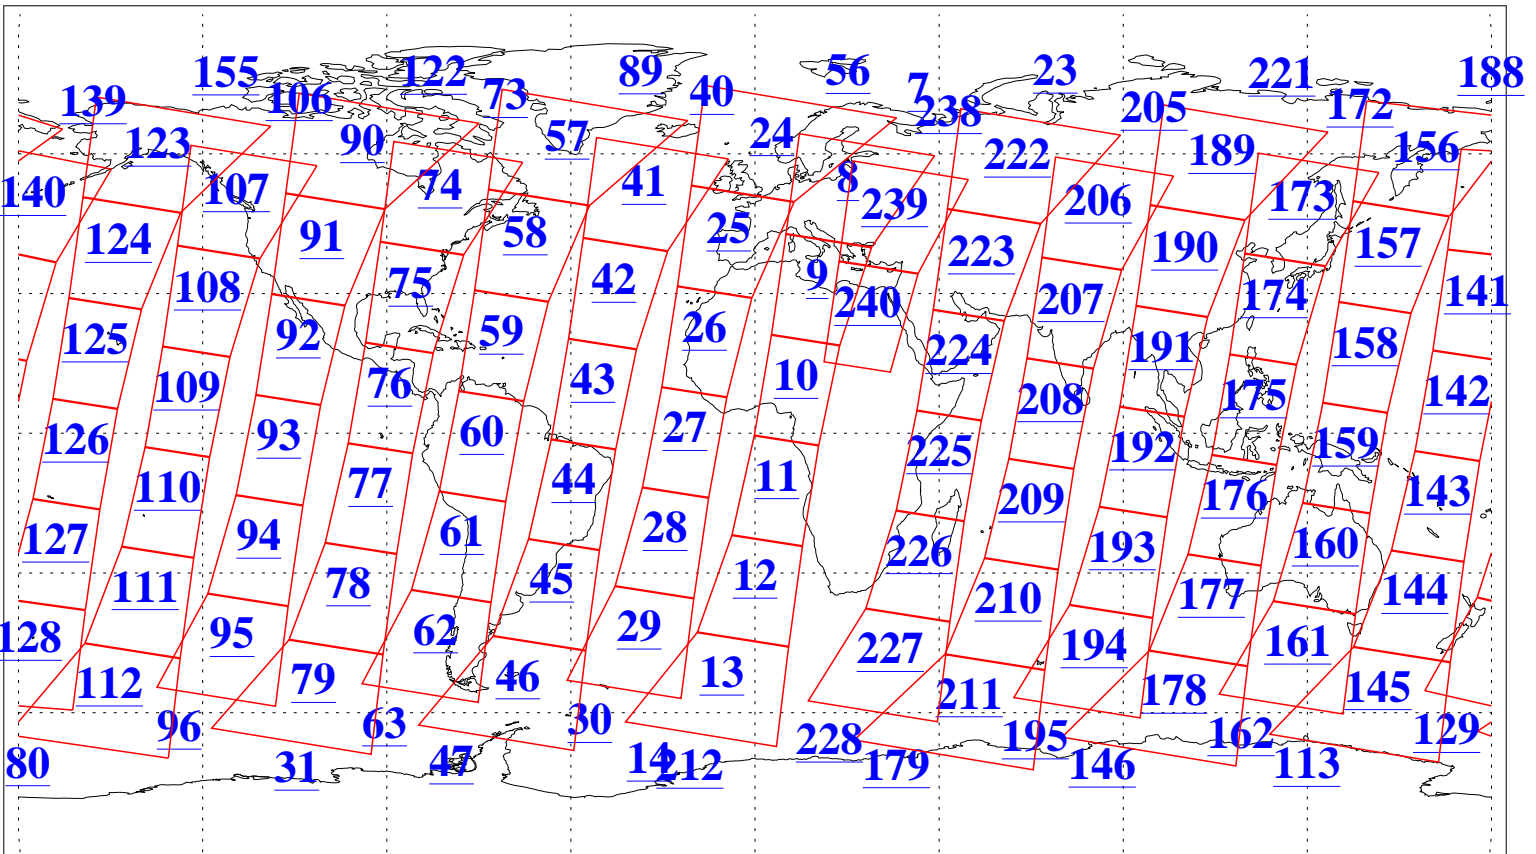

L1B Availability
AMSU Granules: 240
HSB Granules: 0
AIRS Granules: 240

15 May 2010
DoY 135
Aqua Day 2933
Granules: 1 to 120

Granules: 121 to 240

Legend: AMSU Available, HSB Available, AIRS Available

L1B Availability
AMSU Granules: 240
HSB Granules: 0
AIRS Granules: 240

15 May 2010
DoY 135
Aqua Day 2933

Ascending Granules

Descending Granules

Legend: AMSU Available, HSB Available, AIRS Available

L1B Availability
 AMSU Granules: 240
 HSB Granules: 0
 AIRS Granules: 240

15 May 2010
 DoY 135
 Aqua Day 2933

Northern Hemisphere Granules

Southern Hemisphere Granules

Legend: AMSU Available, HSB Available, AIRS Available