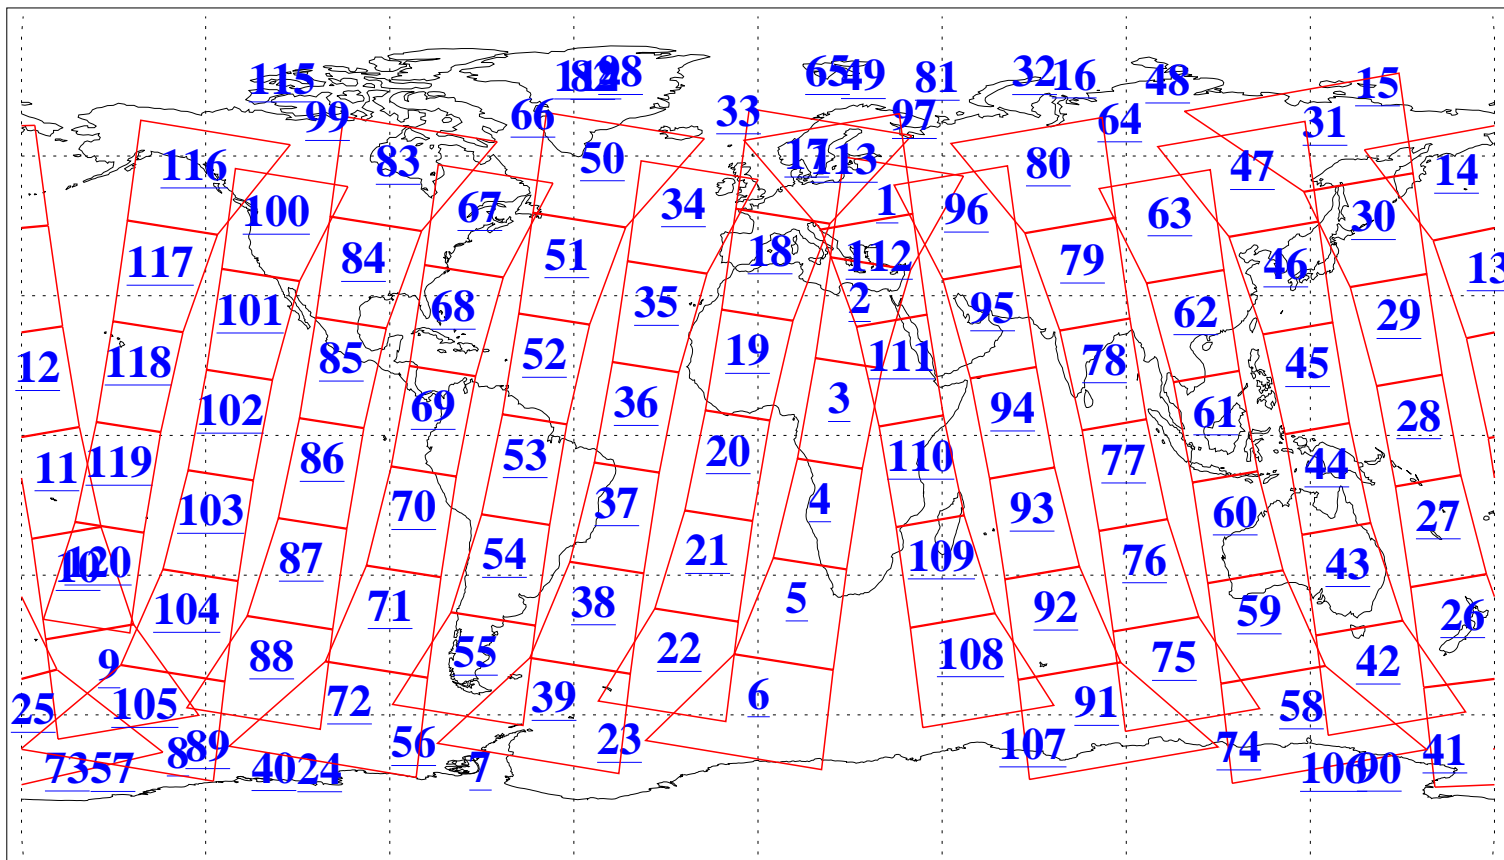

L1B Availability
AMSU Granules: 240
HSB Granules: 0
AIRS Granules: 240

14 May 2010
DoY 134
Aqua Day 2932
Granules: 1 to 120

Granules: 121 to 240

Legend: AMSU Available, HSB Available, AIRS Available

L1B Availability
AMSU Granules: 240
HSB Granules: 0
AIRS Granules: 240

14 May 2010
DoY 134
Aqua Day 2932
Ascending Granules

Descending Granules

Legend: AMSU Available, HSB Available, AIRS Available

L1B Availability
 AMSU Granules: 240
 HSB Granules: 0
 AIRS Granules: 240

14 May 2010
 DoY 134
 Aqua Day 2932

Northern Hemisphere Granules

Southern Hemisphere Granules

Legend: AMSU Available, HSB Available, AIRS Available