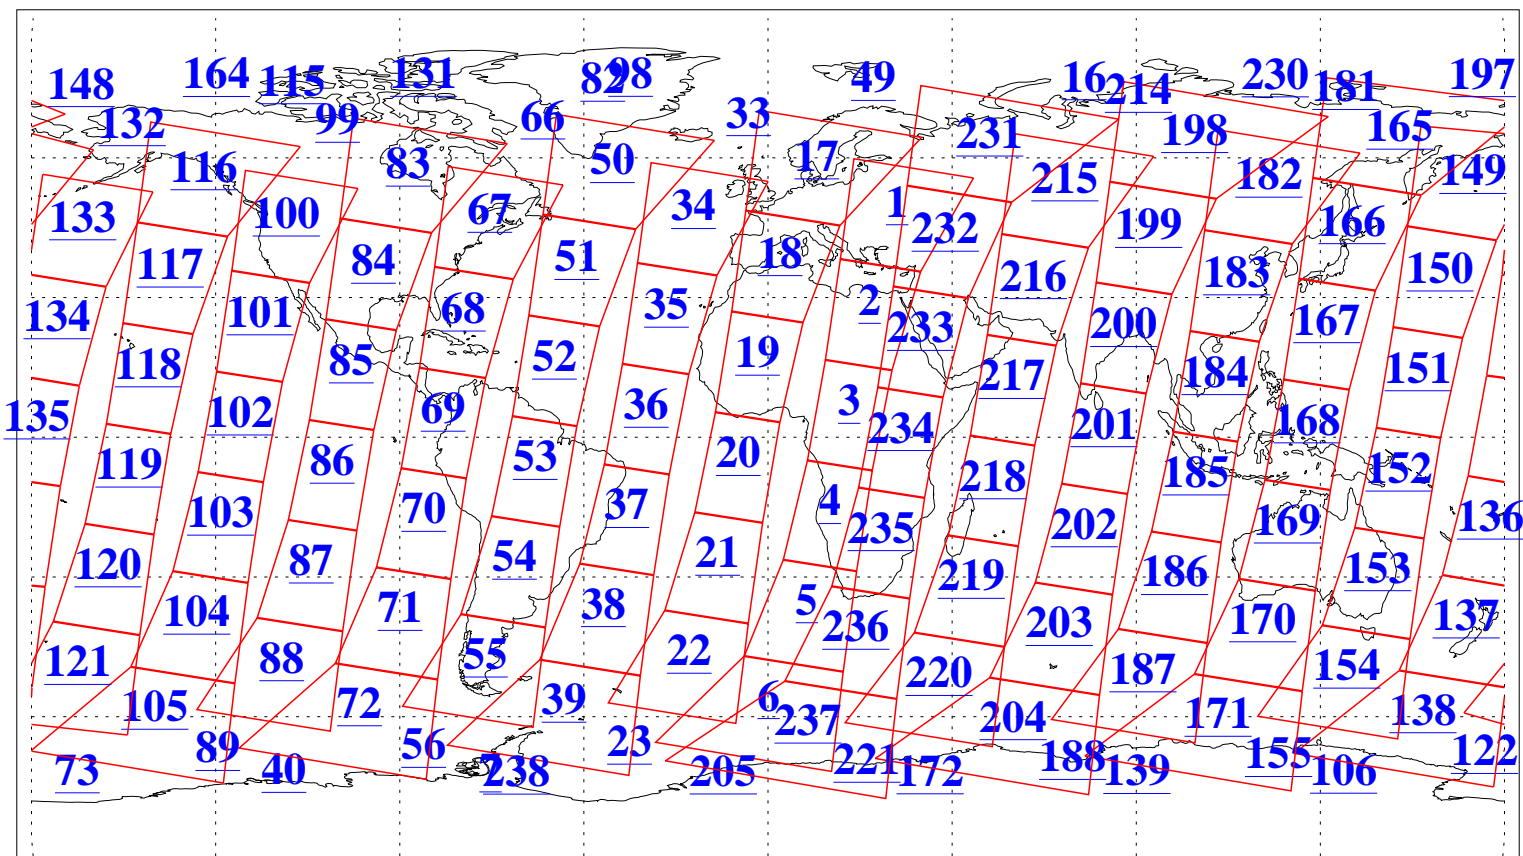

L1B Availability
AMSU Granules: 240
HSB Granules: 0
AIRS Granules: 240

14 May 2010
DoY 134
Aqua Day 2932
Granules: 1 to 120

Granules: 121 to 240

Legend: AMSU Available, HSB Available, AIRS Available

L1B Availability
AMSU Granules: 240
HSB Granules: 0
AIRS Granules: 240

14 May 2010
DoY 134
Aqua Day 2932
Ascending Granules

Descending Granules

Legend: AMSU Available, HSB Available, AIRS Available

L1B Availability
 AMSU Granules: 240
 HSB Granules: 0
 AIRS Granules: 240

14 May 2010
 DoY 134
 Aqua Day 2932

Northern Hemisphere Granules

Southern Hemisphere Granules

Legend: AMSU Available, HSB Available, AIRS Available