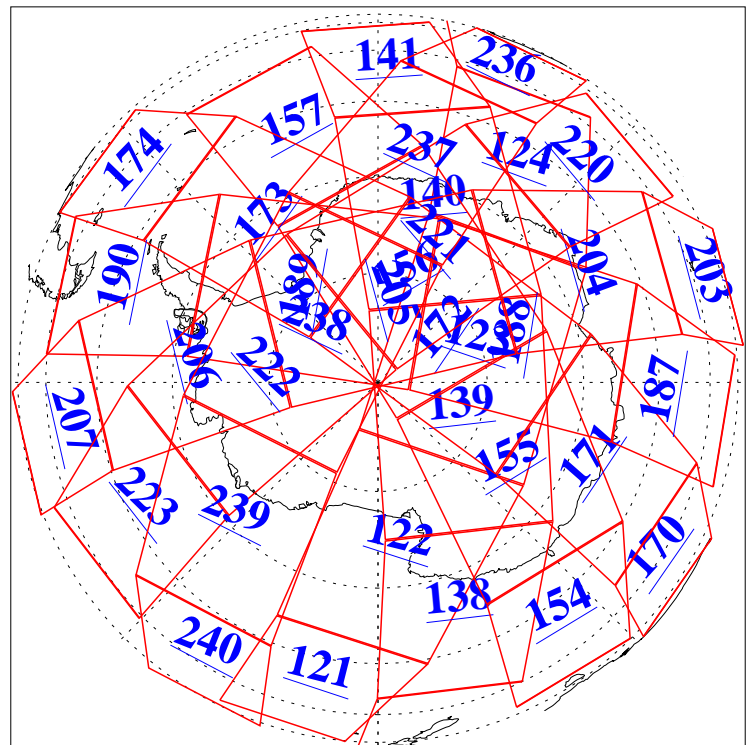

L1B Availability
AMSU Granules: 240
HSB Granules: 0
AIRS Granules: 240

14 May 2010
DoY 134
Aqua Day 2932
Granules: 1 to 120

Granules: 121 to 240

Legend: AMSU Available, HSB Available, AIRS Available

L1B Availability
AMSU Granules: 240
HSB Granules: 0
AIRS Granules: 240

14 May 2010
DoY 134
Aqua Day 2932
Ascending Granules

Descending Granules

Legend: AMSU Available, HSB Available, AIRS Available

L1B Availability
 AMSU Granules: 240
 HSB Granules: 0
 AIRS Granules: 240

14 May 2010
 DoY 134
 Aqua Day 2932

Northern Hemisphere Granules

Southern Hemisphere Granules

Legend: AMSU Available, HSB Available, AIRS Available