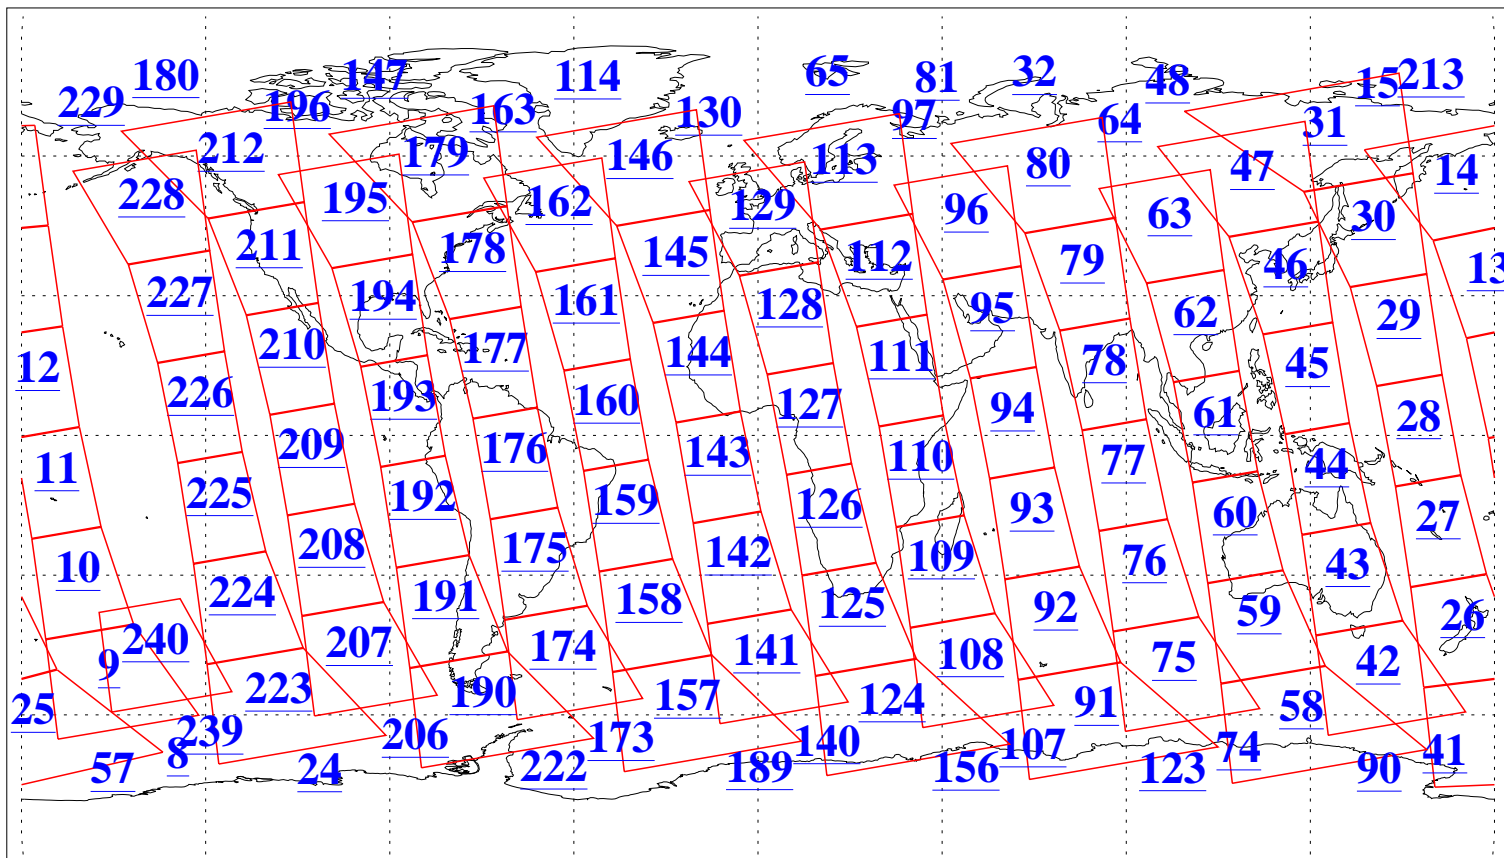

L1B Availability
AMSU Granules: 240
HSB Granules: 0
AIRS Granules: 240

14 May 2010
DoY 134
Aqua Day 2932
Granules: 1 to 120

Granules: 121 to 240

Legend: AMSU Available, HSB Available, AIRS Available

L1B Availability
AMSU Granules: 240
HSB Granules: 0
AIRS Granules: 240

14 May 2010
DoY 134
Aqua Day 2932
Ascending Granules

Descending Granules

Legend: AMSU Available, HSB Available, AIRS Available

L1B Availability
 AMSU Granules: 240
 HSB Granules: 0
 AIRS Granules: 240

14 May 2010
 DoY 134
 Aqua Day 2932

Northern Hemisphere Granules

Southern Hemisphere Granules

Legend: AMSU Available, HSB Available, AIRS Available