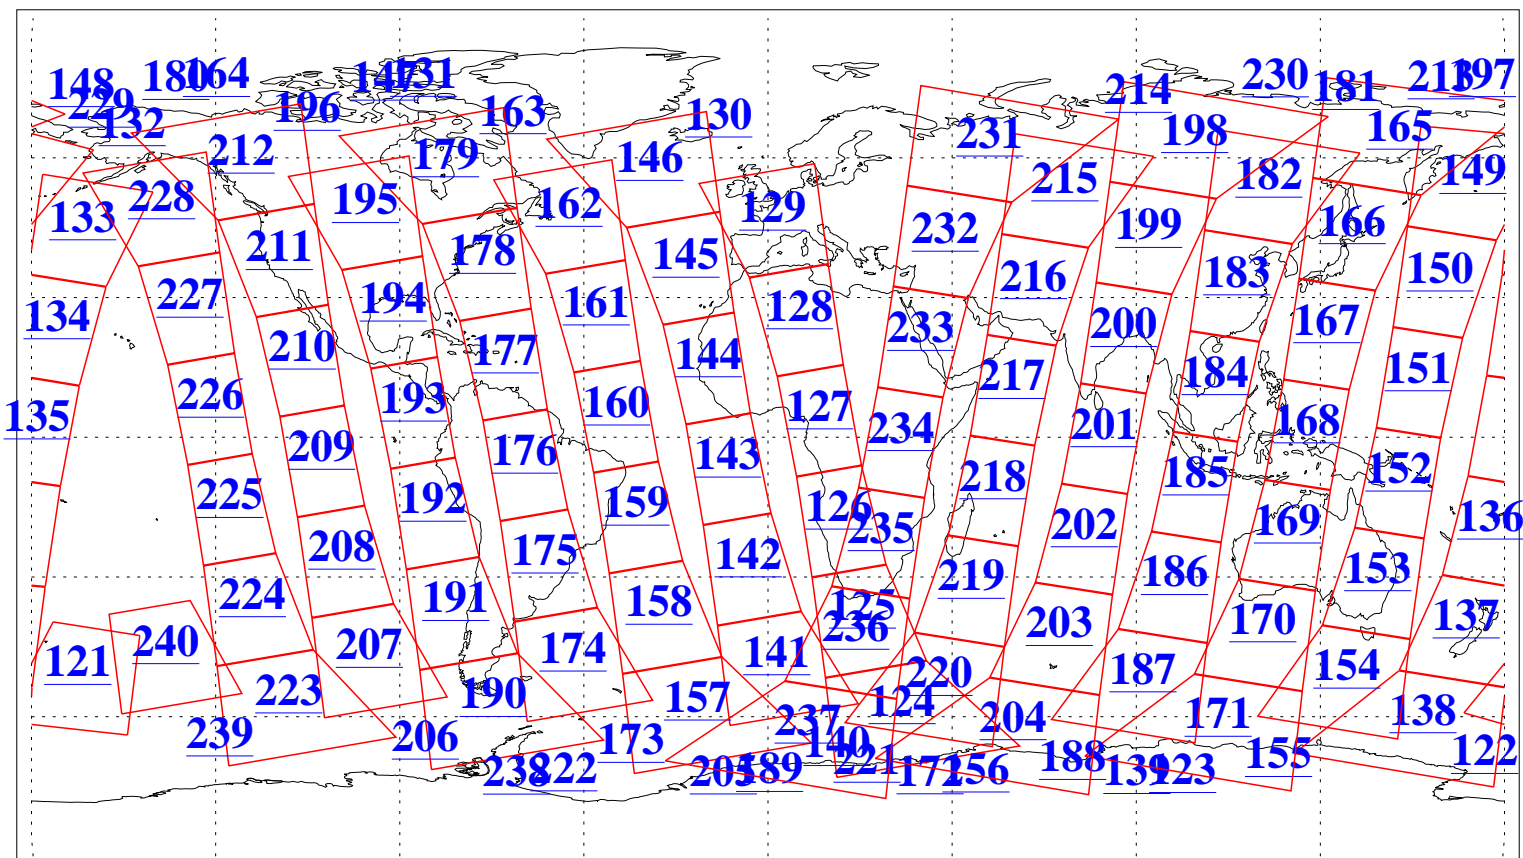

L1B Availability
AMSU Granules: 240
HSB Granules: 0
AIRS Granules: 240

14 May 2010
DoY 134
Aqua Day 2932
Granules: 1 to 120

Granules: 121 to 240

Legend: AMSU Available, HSB Available, AIRS Available

L1B Availability
AMSU Granules: 240
HSB Granules: 0
AIRS Granules: 240

14 May 2010
DoY 134
Aqua Day 2932
Ascending Granules

Descending Granules

Legend: AMSU Available, HSB Available, AIRS Available

L1B Availability
 AMSU Granules: 240
 HSB Granules: 0
 AIRS Granules: 240

14 May 2010
 DoY 134
 Aqua Day 2932

Northern Hemisphere Granules

Southern Hemisphere Granules

Legend: AMSU Available, HSB Available, AIRS Available