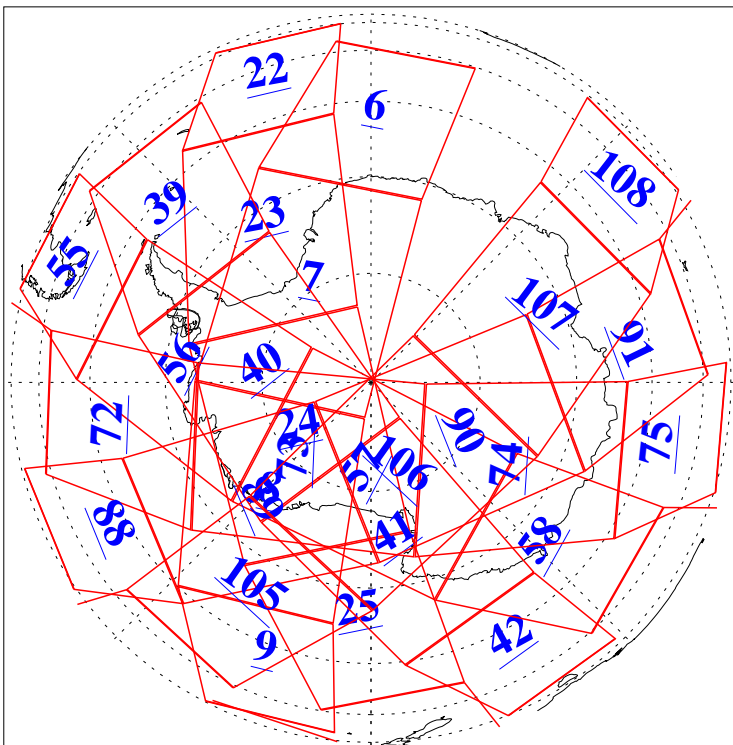

L1B Availability
AMSU Granules: 240
HSB Granules: 0
AIRS Granules: 240

14 May 2010
DoY 134
Aqua Day 2932
Granules: 1 to 120

Granules: 121 to 240

Legend: AMSU Available, HSB Available, AIRS Available

L1B Availability
AMSU Granules: 240
HSB Granules: 0
AIRS Granules: 240

14 May 2010
DoY 134
Aqua Day 2932
Ascending Granules

Descending Granules

Legend: AMSU Available, HSB Available, AIRS Available

L1B Availability
 AMSU Granules: 240
 HSB Granules: 0
 AIRS Granules: 240

14 May 2010
 DoY 134
 Aqua Day 2932

Northern Hemisphere Granules

Southern Hemisphere Granules

Legend: AMSU Available, HSB Available, AIRS Available