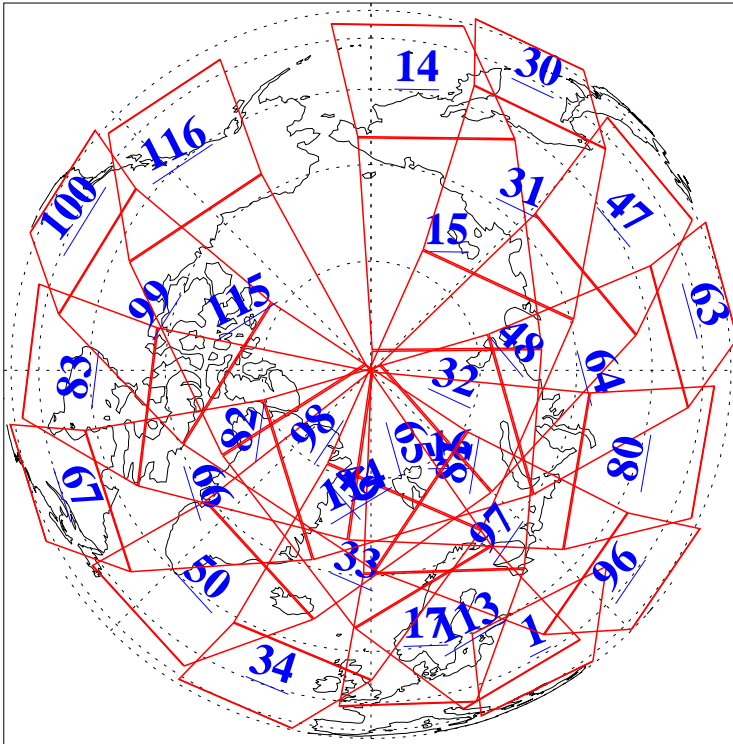

L1B Availability
AMSU Granules: 240
HSB Granules: 0
AIRS Granules: 240

14 May 2010
DoY 134
Aqua Day 2932
Granules: 1 to 120

Granules: 121 to 240

Legend: AMSU Available, HSB Available, AIRS Available

L1B Availability
AMSU Granules: 240
HSB Granules: 0
AIRS Granules: 240

14 May 2010
DoY 134
Aqua Day 2932
Ascending Granules

Descending Granules

Legend: AMSU Available, HSB Available, AIRS Available

L1B Availability
 AMSU Granules: 240
 HSB Granules: 0
 AIRS Granules: 240

14 May 2010
 DoY 134
 Aqua Day 2932

Northern Hemisphere Granules

Southern Hemisphere Granules

Legend: AMSU Available, HSB Available, AIRS Available