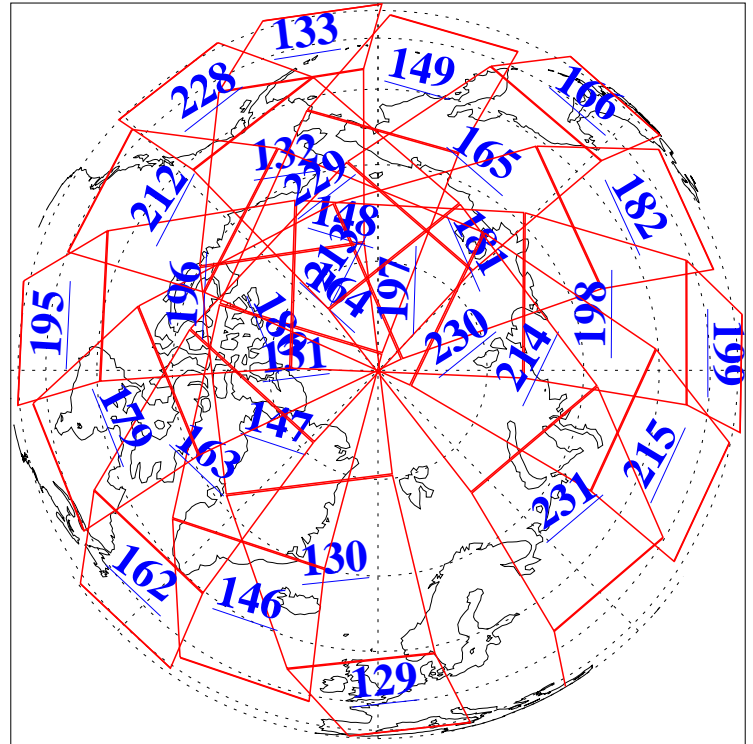

L1B Availability
AMSU Granules: 240
HSB Granules: 0
AIRS Granules: 240

14 May 2010
DoY 134
Aqua Day 2932
Granules: 1 to 120

Granules: 121 to 240

Legend: AMSU Available, HSB Available, AIRS Available

L1B Availability
AMSU Granules: 240
HSB Granules: 0
AIRS Granules: 240

14 May 2010
DoY 134
Aqua Day 2932
Ascending Granules

Descending Granules

Legend: AMSU Available, HSB Available, AIRS Available

L1B Availability
 AMSU Granules: 240
 HSB Granules: 0
 AIRS Granules: 240

14 May 2010
 DoY 134
 Aqua Day 2932

Northern Hemisphere Granules

Southern Hemisphere Granules

Legend: AMSU Available, HSB Available, AIRS Available