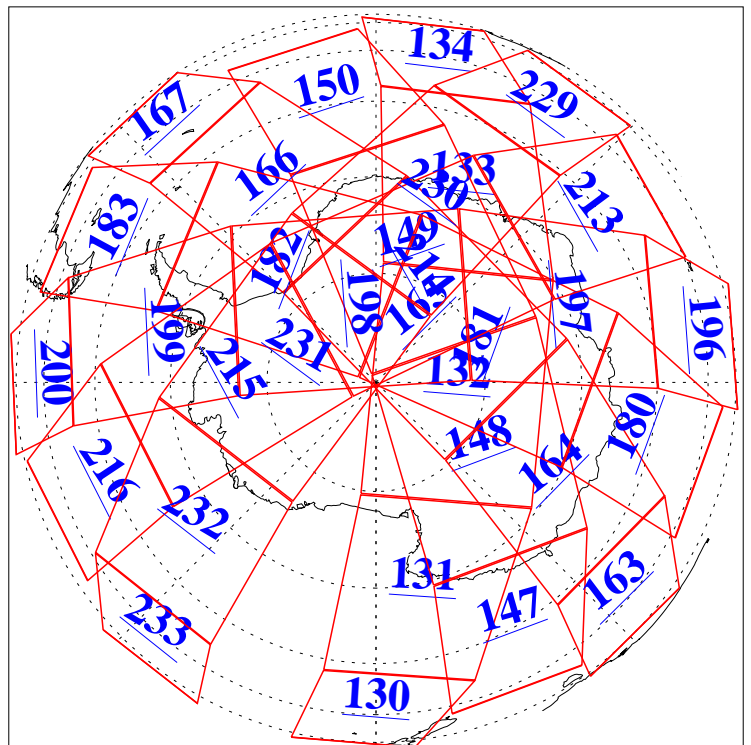

L1B Availability
AMSU Granules: 240
HSB Granules: 0
AIRS Granules: 240

13 May 2010
DoY 133
Aqua Day 2931
Granules: 1 to 120

Granules: 121 to 240

Legend: AMSU Available, HSB Available, AIRS Available

L1B Availability
AMSU Granules: 240
HSB Granules: 0
AIRS Granules: 240

13 May 2010
DoY 133
Aqua Day 2931
Ascending Granules

Descending Granules

Legend: AMSU Available, HSB Available, AIRS Available

L1B Availability
AMSU Granules: 240
HSB Granules: 0
AIRS Granules: 240

13 May 2010
DoY 133
Aqua Day 2931

Northern Hemisphere Granules

Southern Hemisphere Granules

Legend: AMSU Available, HSB Available, AIRS Available