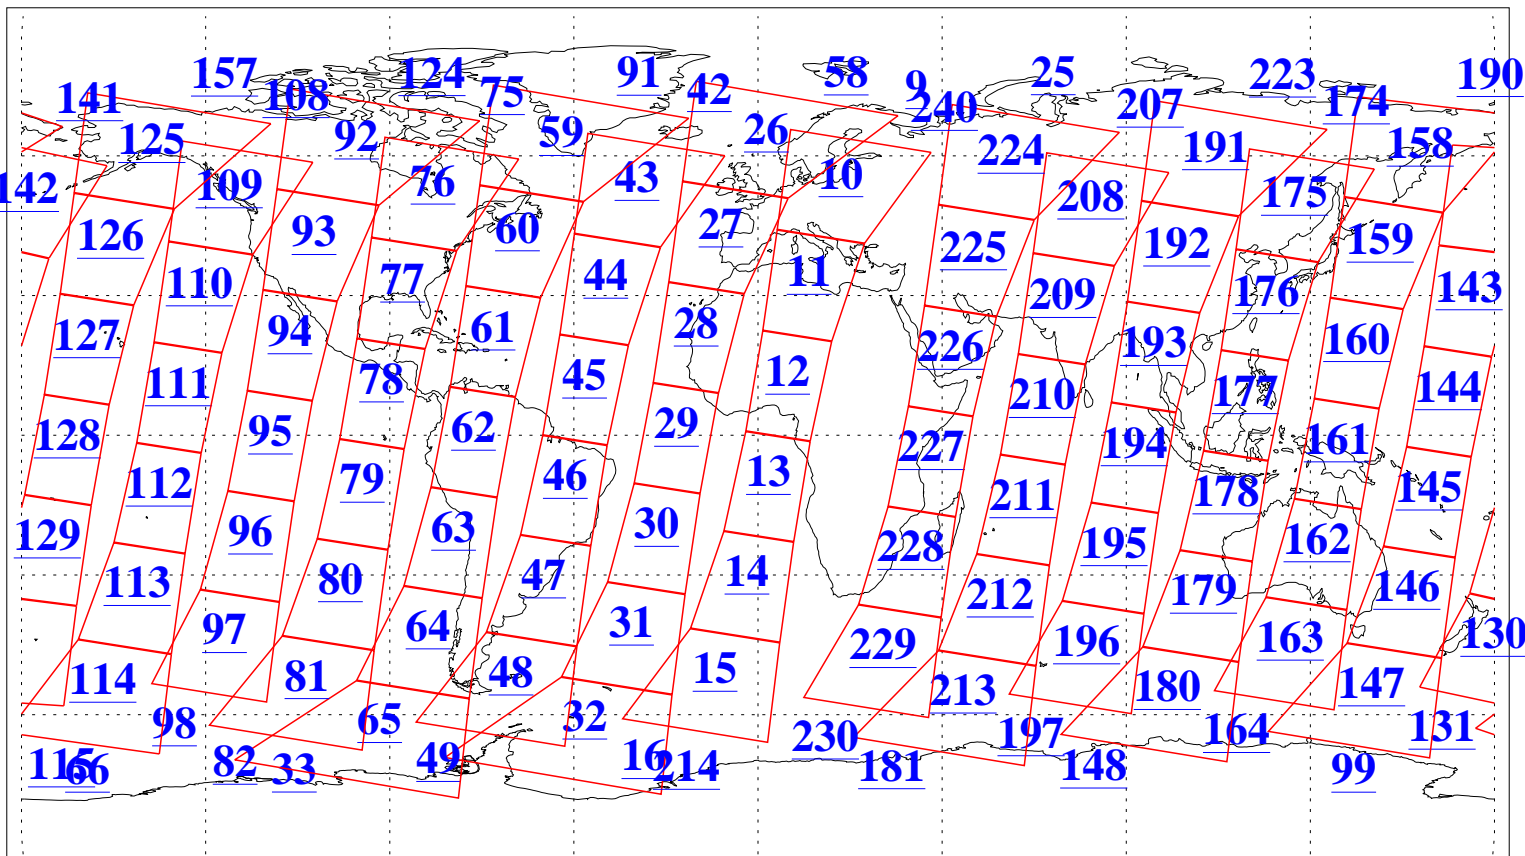

L1B Availability
AMSU Granules: 240
HSB Granules: 0
AIRS Granules: 240

13 May 2010
DoY 133
Aqua Day 2931
Granules: 1 to 120

Granules: 121 to 240

Legend: AMSU Available, HSB Available, AIRS Available

L1B Availability
AMSU Granules: 240
HSB Granules: 0
AIRS Granules: 240

13 May 2010
DoY 133
Aqua Day 2931
Ascending Granules

Descending Granules

Legend: AMSU Available, HSB Available, AIRS Available

L1B Availability
AMSU Granules: 240
HSB Granules: 0
AIRS Granules: 240

13 May 2010
DoY 133
Aqua Day 2931

Northern Hemisphere Granules

Southern Hemisphere Granules

Legend: AMSU Available, HSB Available, AIRS Available