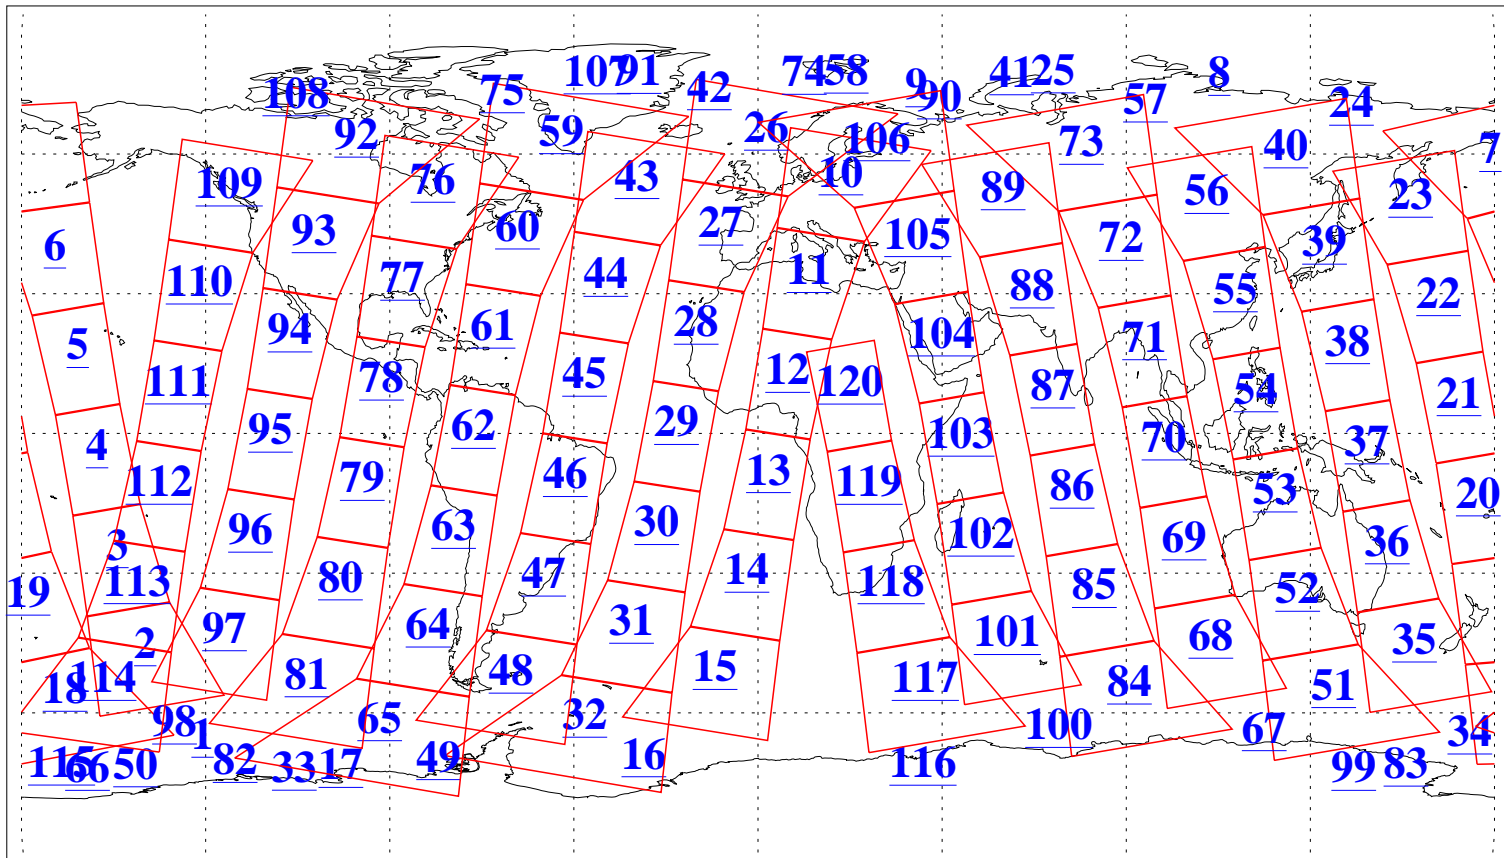

L1B Availability
AMSU Granules: 240
HSB Granules: 0
AIRS Granules: 240

13 May 2010
DoY 133
Aqua Day 2931
Granules: 1 to 120

Granules: 121 to 240

Legend: AMSU Available, HSB Available, AIRS Available

L1B Availability
AMSU Granules: 240
HSB Granules: 0
AIRS Granules: 240

13 May 2010
DoY 133
Aqua Day 2931
Ascending Granules

Descending Granules

Legend: AMSU Available, HSB Available, AIRS Available

L1B Availability
AMSU Granules: 240
HSB Granules: 0
AIRS Granules: 240

13 May 2010
DoY 133
Aqua Day 2931

Northern Hemisphere Granules

Southern Hemisphere Granules

Legend: AMSU Available, HSB Available, AIRS Available