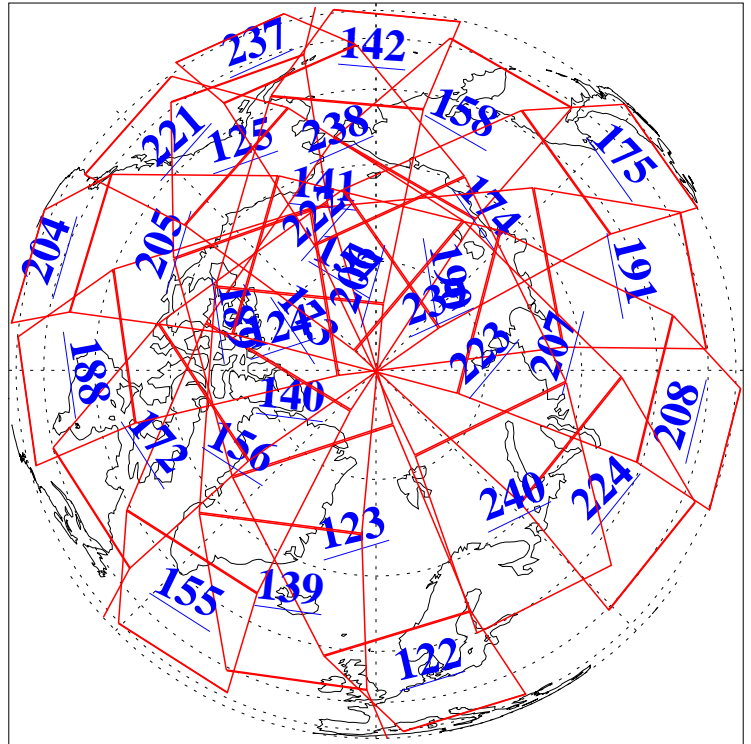

L1B Availability
AMSU Granules: 240
HSB Granules: 0
AIRS Granules: 240

13 May 2010
DoY 133
Aqua Day 2931
Granules: 1 to 120

Granules: 121 to 240

Legend: AMSU Available, HSB Available, AIRS Available

L1B Availability
AMSU Granules: 240
HSB Granules: 0
AIRS Granules: 240

13 May 2010
DoY 133
Aqua Day 2931
Ascending Granules

Descending Granules

Legend: AMSU Available, HSB Available, AIRS Available

L1B Availability
AMSU Granules: 240
HSB Granules: 0
AIRS Granules: 240

13 May 2010
DoY 133
Aqua Day 2931

Northern Hemisphere Granules

Southern Hemisphere Granules

Legend: AMSU Available, HSB Available, AIRS Available