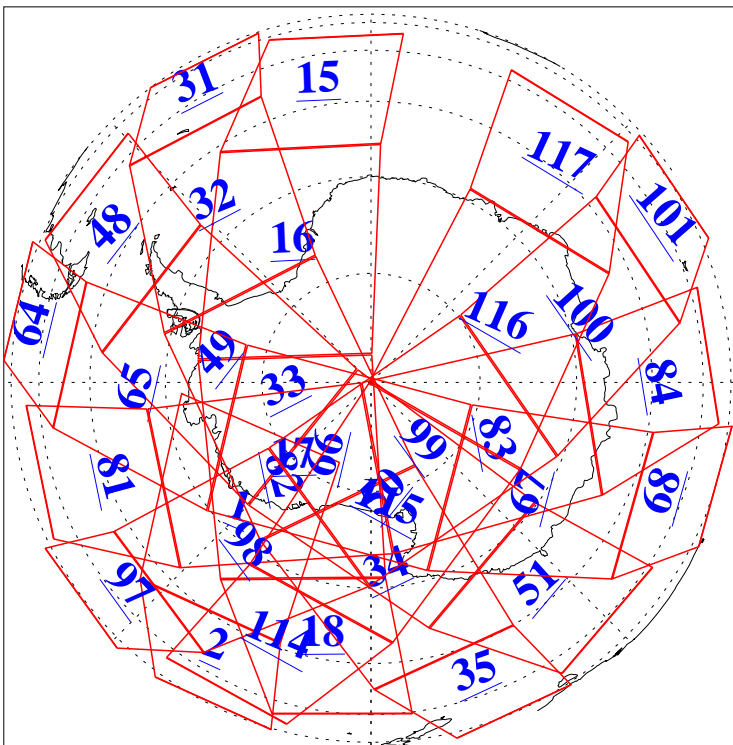

L1B Availability
AMSU Granules: 240
HSB Granules: 0
AIRS Granules: 240

13 May 2010
DoY 133
Aqua Day 2931
Granules: 1 to 120

Granules: 121 to 240

Legend: AMSU Available, HSB Available, AIRS Available

L1B Availability
AMSU Granules: 240
HSB Granules: 0
AIRS Granules: 240

13 May 2010
DoY 133
Aqua Day 2931
Ascending Granules

Descending Granules

Legend: AMSU Available, HSB Available, AIRS Available

L1B Availability
AMSU Granules: 240
HSB Granules: 0
AIRS Granules: 240

13 May 2010
DoY 133
Aqua Day 2931

Northern Hemisphere Granules

Southern Hemisphere Granules

Legend: AMSU Available, HSB Available, AIRS Available