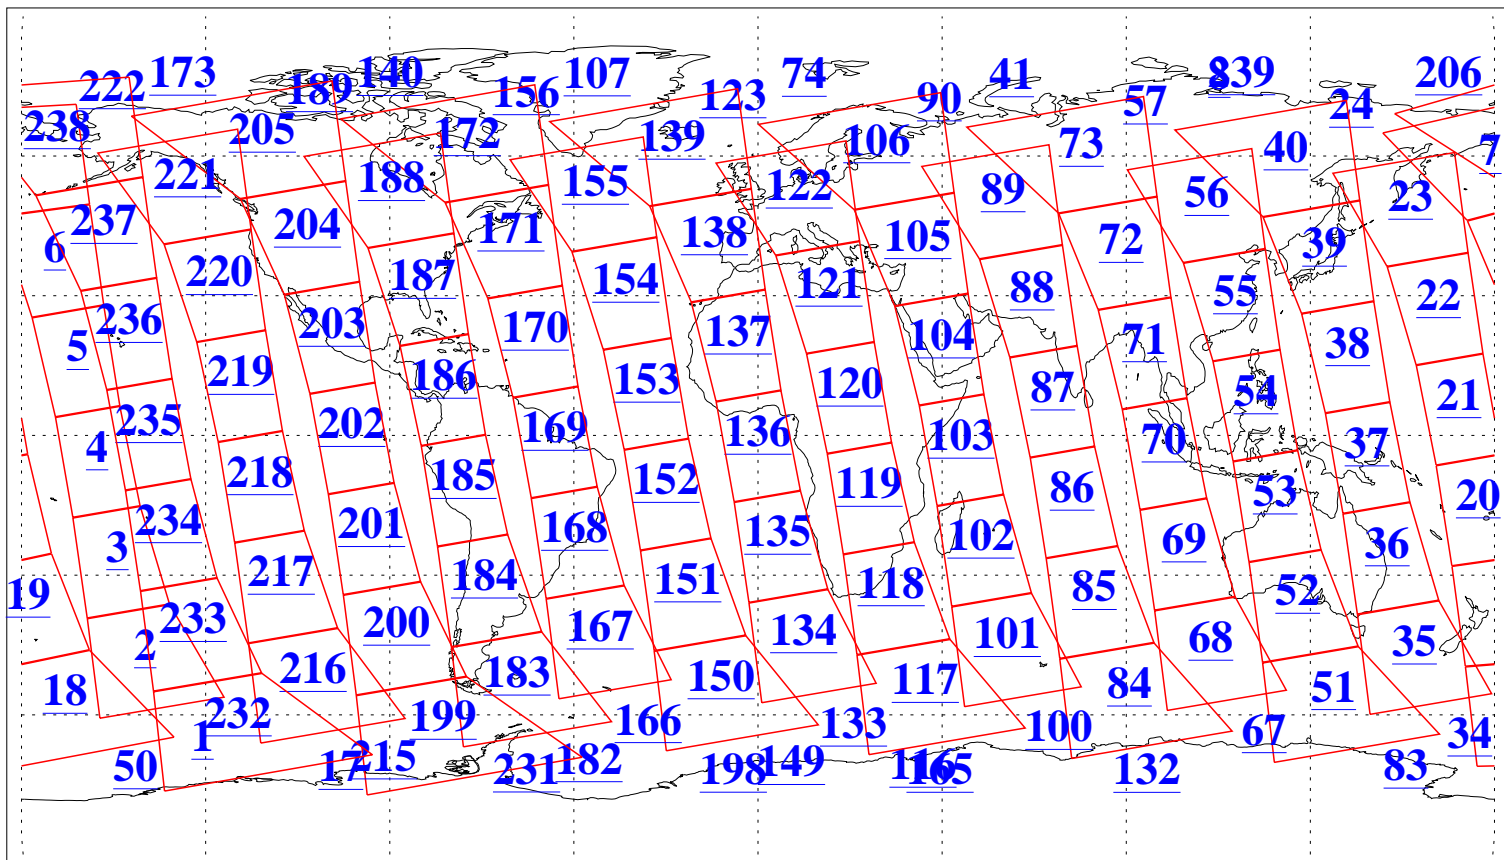

L1B Availability
AMSU Granules: 240
HSB Granules: 0
AIRS Granules: 240

13 May 2010
DoY 133
Aqua Day 2931
Granules: 1 to 120

Granules: 121 to 240

Legend: AMSU Available, HSB Available, AIRS Available

L1B Availability
AMSU Granules: 240
HSB Granules: 0
AIRS Granules: 240

13 May 2010
DoY 133
Aqua Day 2931
Ascending Granules

Descending Granules

Legend: AMSU Available, HSB Available, AIRS Available

L1B Availability
AMSU Granules: 240
HSB Granules: 0
AIRS Granules: 240

13 May 2010
DoY 133
Aqua Day 2931

Northern Hemisphere Granules

Southern Hemisphere Granules

Legend: AMSU Available, HSB Available, AIRS Available