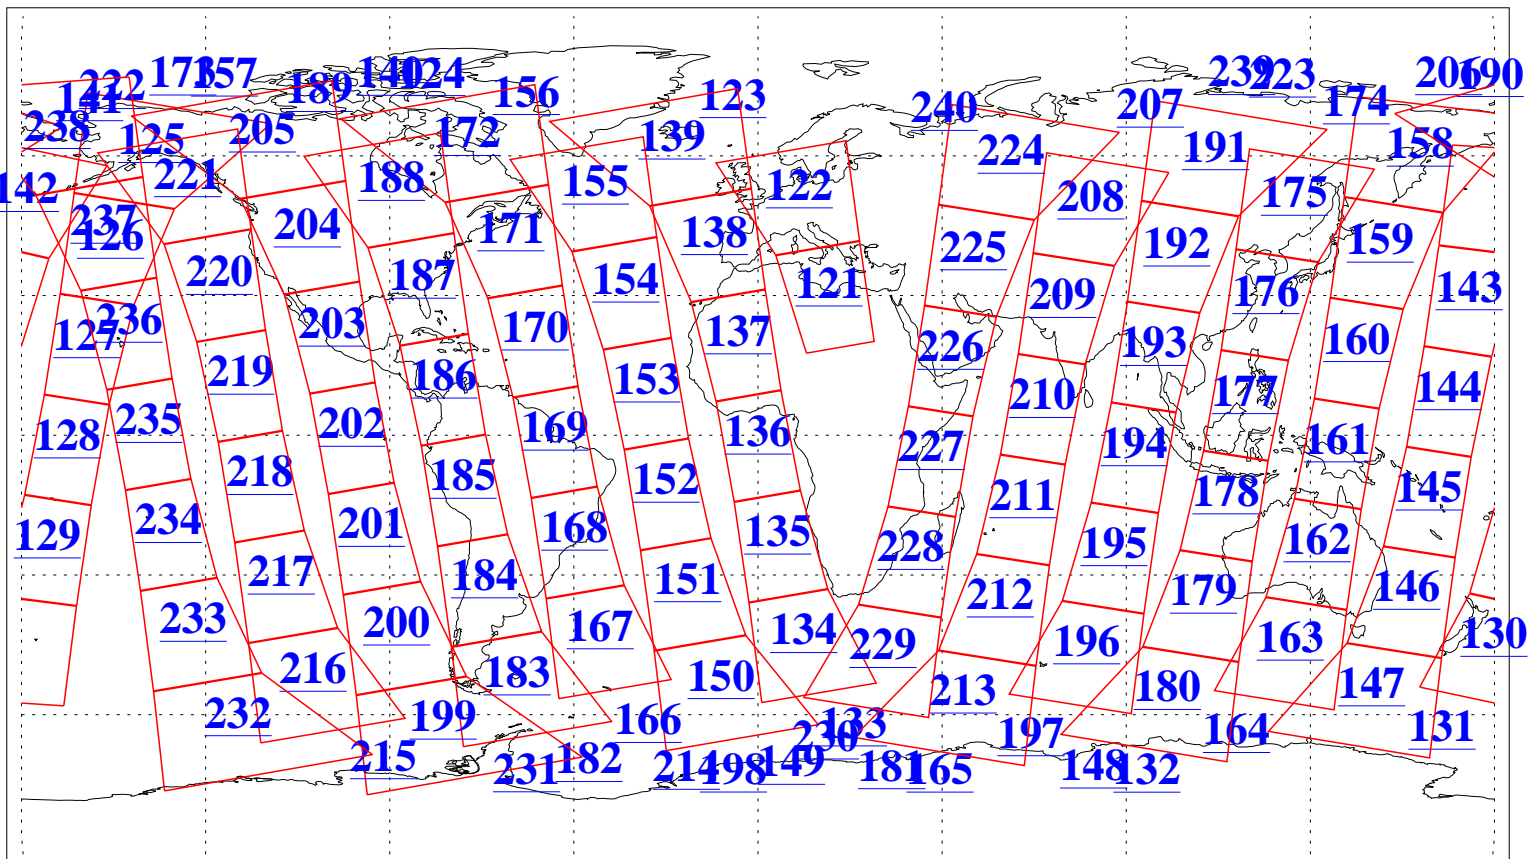

L1B Availability
AMSU Granules: 240
HSB Granules: 0
AIRS Granules: 240

13 May 2010
DoY 133
Aqua Day 2931
Granules: 1 to 120

Granules: 121 to 240

Legend: AMSU Available, HSB Available, AIRS Available

L1B Availability
AMSU Granules: 240
HSB Granules: 0
AIRS Granules: 240

13 May 2010
DoY 133
Aqua Day 2931
Ascending Granules

Descending Granules

Legend: AMSU Available, HSB Available, AIRS Available

L1B Availability
AMSU Granules: 240
HSB Granules: 0
AIRS Granules: 240

13 May 2010
DoY 133
Aqua Day 2931

Northern Hemisphere Granules

Southern Hemisphere Granules

Legend: AMSU Available, HSB Available, AIRS Available