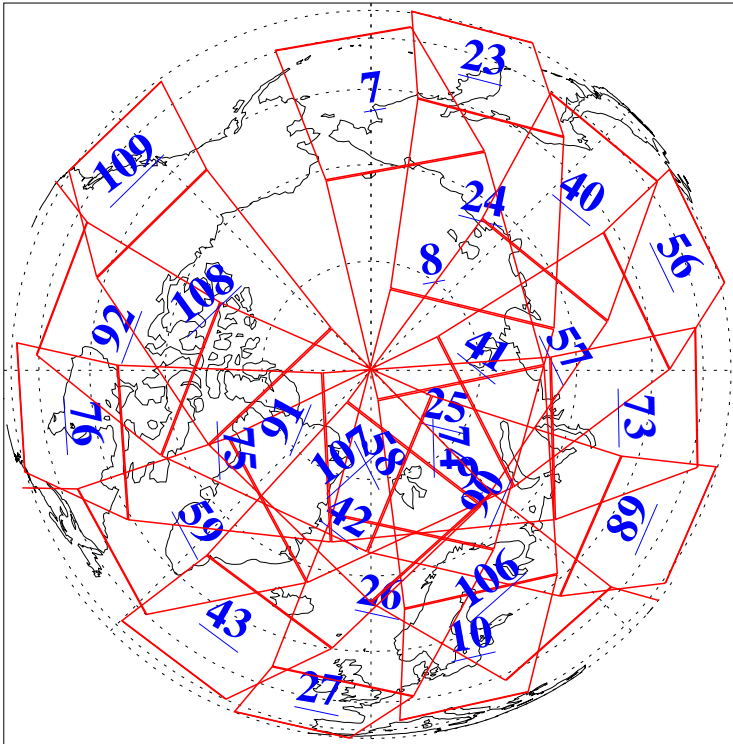

L1B Availability
AMSU Granules: 240
HSB Granules: 0
AIRS Granules: 240

13 May 2010
DoY 133
Aqua Day 2931
Granules: 1 to 120

Granules: 121 to 240

Legend: AMSU Available, HSB Available, AIRS Available

L1B Availability
AMSU Granules: 240
HSB Granules: 0
AIRS Granules: 240

13 May 2010
DoY 133
Aqua Day 2931
Ascending Granules

Descending Granules

Legend: AMSU Available, HSB Available, AIRS Available

L1B Availability
AMSU Granules: 240
HSB Granules: 0
AIRS Granules: 240

13 May 2010
DoY 133
Aqua Day 2931

Northern Hemisphere Granules

Southern Hemisphere Granules

Legend: AMSU Available, HSB Available, AIRS Available