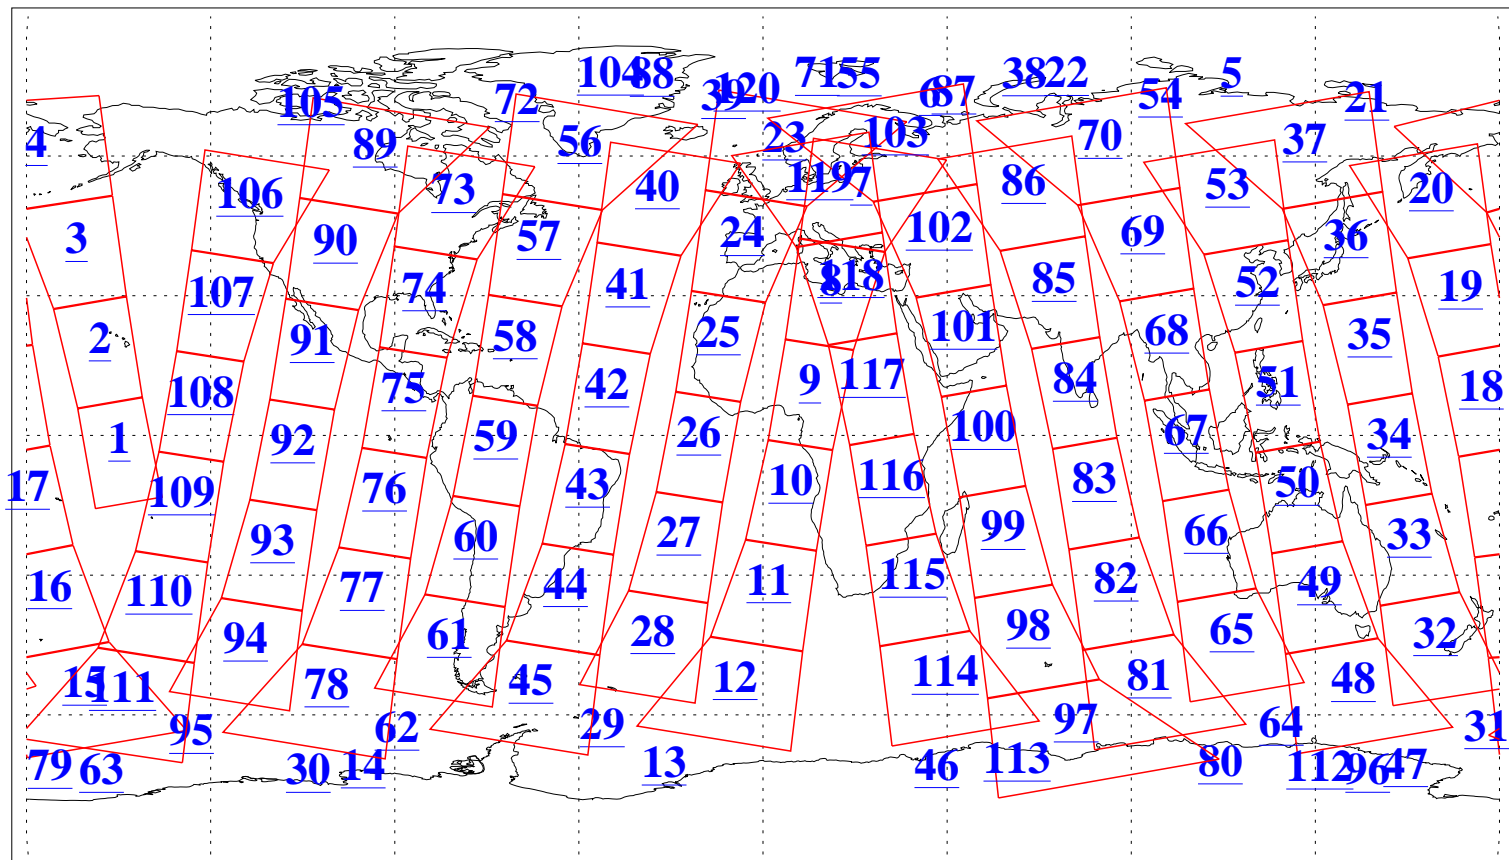

L1B Availability
AMSU Granules: 240
HSB Granules: 0
AIRS Granules: 240

8 May 2010
DoY 128
Aqua Day 2926
Granules: 1 to 120

Granules: 121 to 240

Legend: AMSU Available, HSB Available, AIRS Available

L1B Availability
AMSU Granules: 240
HSB Granules: 0
AIRS Granules: 240

8 May 2010
DoY 128
Aqua Day 2926

Ascending Granules

Descending Granules

Legend: AMSU Available, HSB Available, AIRS Available

L1B Availability
 AMSU Granules: 240
 HSB Granules: 0
 AIRS Granules: 240

8 May 2010
 DoY 128
 Aqua Day 2926

Northern Hemisphere Granules

Southern Hemisphere Granules

Legend: AMSU Available, HSB Available, AIRS Available