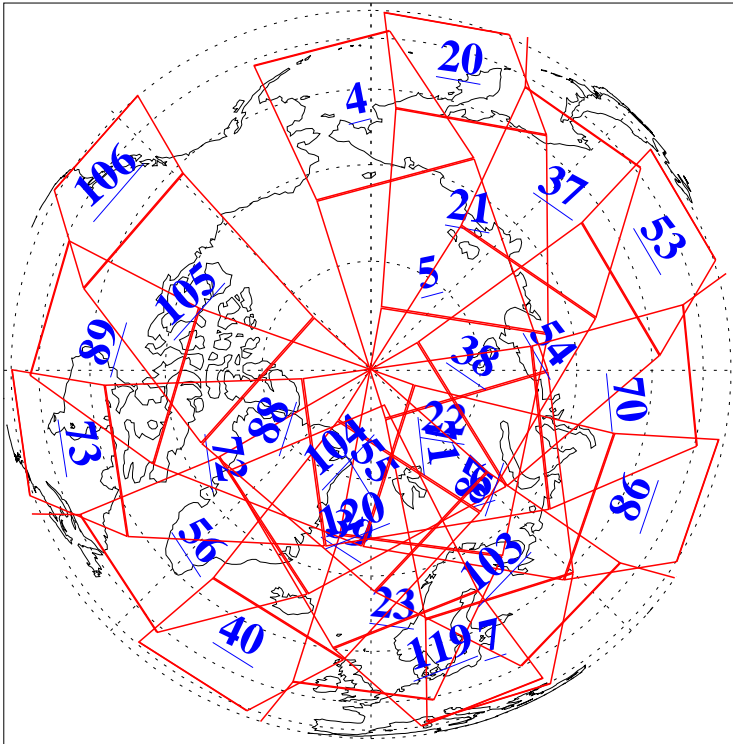

L1B Availability
AMSU Granules: 240
HSB Granules: 0
AIRS Granules: 240

8 May 2010
DoY 128
Aqua Day 2926
Granules: 1 to 120

Granules: 121 to 240

Legend: AMSU Available, HSB Available, AIRS Available

L1B Availability
AMSU Granules: 240
HSB Granules: 0
AIRS Granules: 240

8 May 2010
DoY 128
Aqua Day 2926

Ascending Granules

Descending Granules

Legend: AMSU Available, HSB Available, AIRS Available

L1B Availability
 AMSU Granules: 240
 HSB Granules: 0
 AIRS Granules: 240

8 May 2010
 DoY 128
 Aqua Day 2926

Northern Hemisphere Granules

Southern Hemisphere Granules

Legend: AMSU Available, HSB Available, AIRS Available