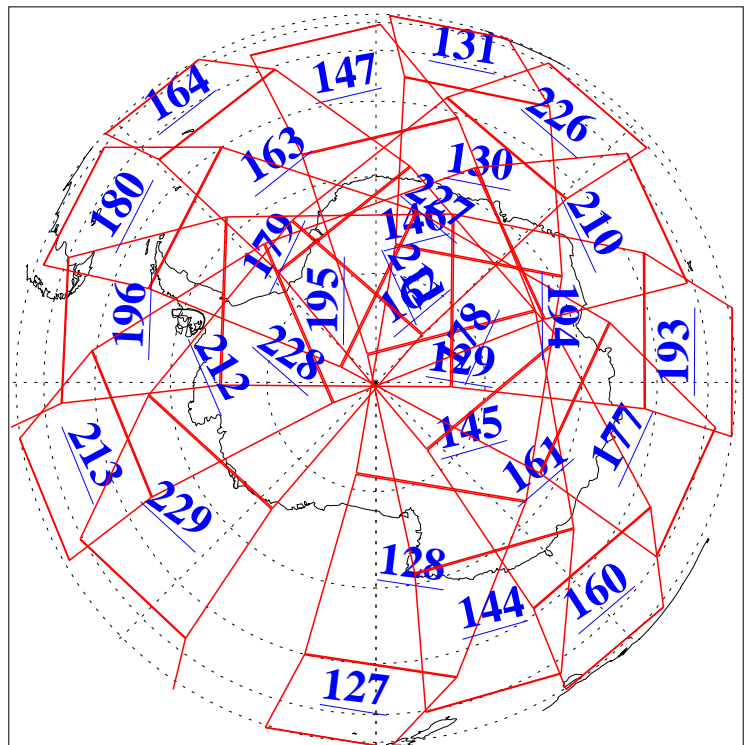

L1B Availability
AMSU Granules: 240
HSB Granules: 0
AIRS Granules: 240

8 May 2010
DoY 128
Aqua Day 2926
Granules: 1 to 120

Granules: 121 to 240

Legend: AMSU Available, HSB Available, AIRS Available

L1B Availability
AMSU Granules: 240
HSB Granules: 0
AIRS Granules: 240

8 May 2010
DoY 128
Aqua Day 2926

Ascending Granules

Descending Granules

Legend: AMSU Available, HSB Available, AIRS Available

L1B Availability
 AMSU Granules: 240
 HSB Granules: 0
 AIRS Granules: 240

8 May 2010
 DoY 128
 Aqua Day 2926

Northern Hemisphere Granules

Southern Hemisphere Granules

Legend: AMSU Available, HSB Available, AIRS Available