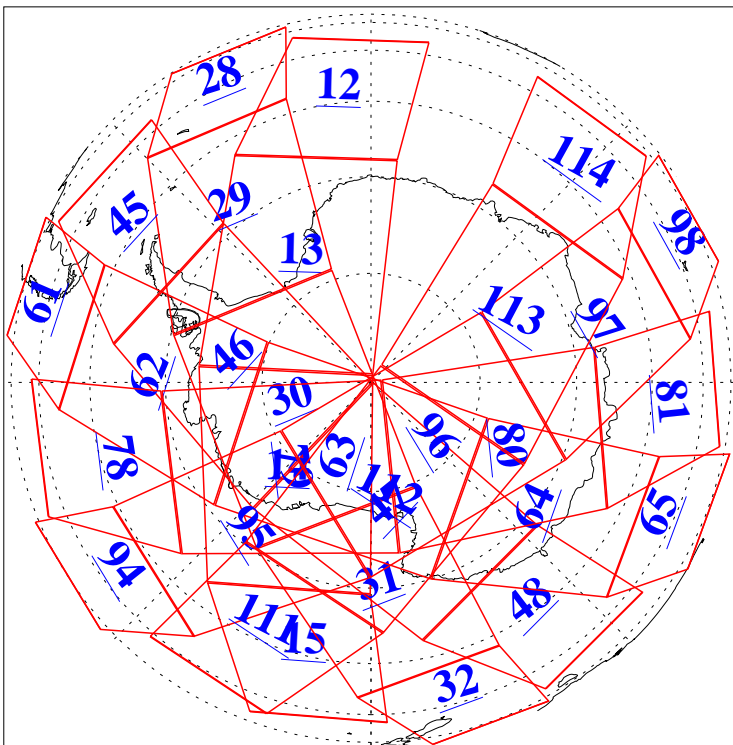

L1B Availability
AMSU Granules: 240
HSB Granules: 0
AIRS Granules: 240

8 May 2010
DoY 128
Aqua Day 2926
Granules: 1 to 120

Granules: 121 to 240

Legend: AMSU Available, HSB Available, AIRS Available

L1B Availability
AMSU Granules: 240
HSB Granules: 0
AIRS Granules: 240

8 May 2010
DoY 128
Aqua Day 2926

Ascending Granules

Descending Granules

Legend: AMSU Available, HSB Available, AIRS Available

L1B Availability
 AMSU Granules: 240
 HSB Granules: 0
 AIRS Granules: 240

8 May 2010
 DoY 128
 Aqua Day 2926

Northern Hemisphere Granules

Southern Hemisphere Granules

Legend: AMSU Available, HSB Available, AIRS Available