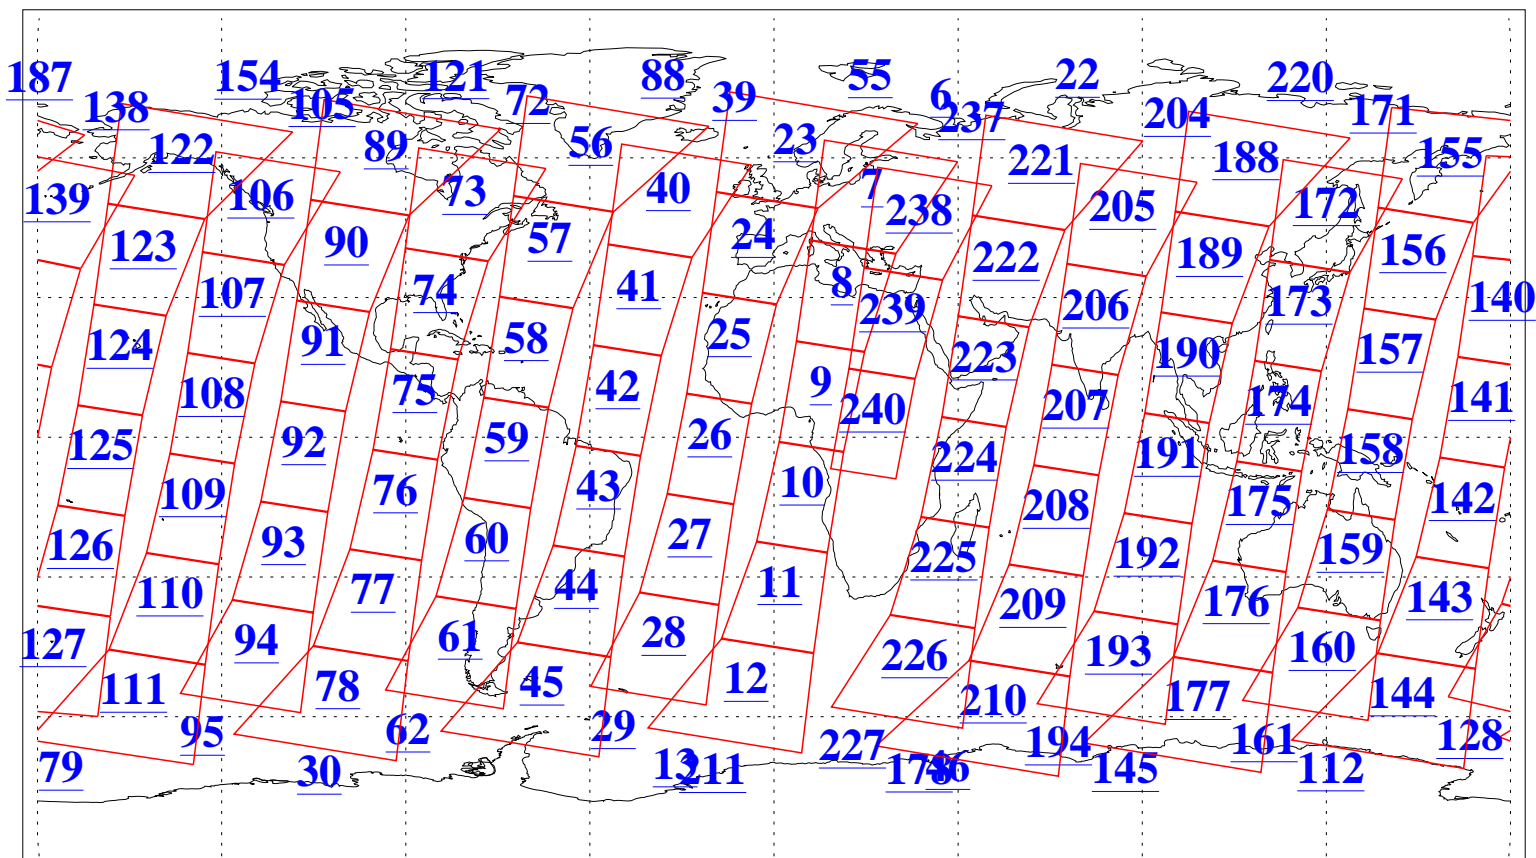

L1B Availability
AMSU Granules: 240
HSB Granules: 0
AIRS Granules: 240

8 May 2010
DoY 128
Aqua Day 2926
Granules: 1 to 120

Granules: 121 to 240

Legend: AMSU Available, HSB Available, AIRS Available

L1B Availability
AMSU Granules: 240
HSB Granules: 0
AIRS Granules: 240

8 May 2010
DoY 128
Aqua Day 2926

Ascending Granules

Descending Granules

Legend: AMSU Available, HSB Available, AIRS Available

L1B Availability
 AMSU Granules: 240
 HSB Granules: 0
 AIRS Granules: 240

8 May 2010
 DoY 128
 Aqua Day 2926

Northern Hemisphere Granules

Southern Hemisphere Granules

Legend: AMSU Available, HSB Available, AIRS Available