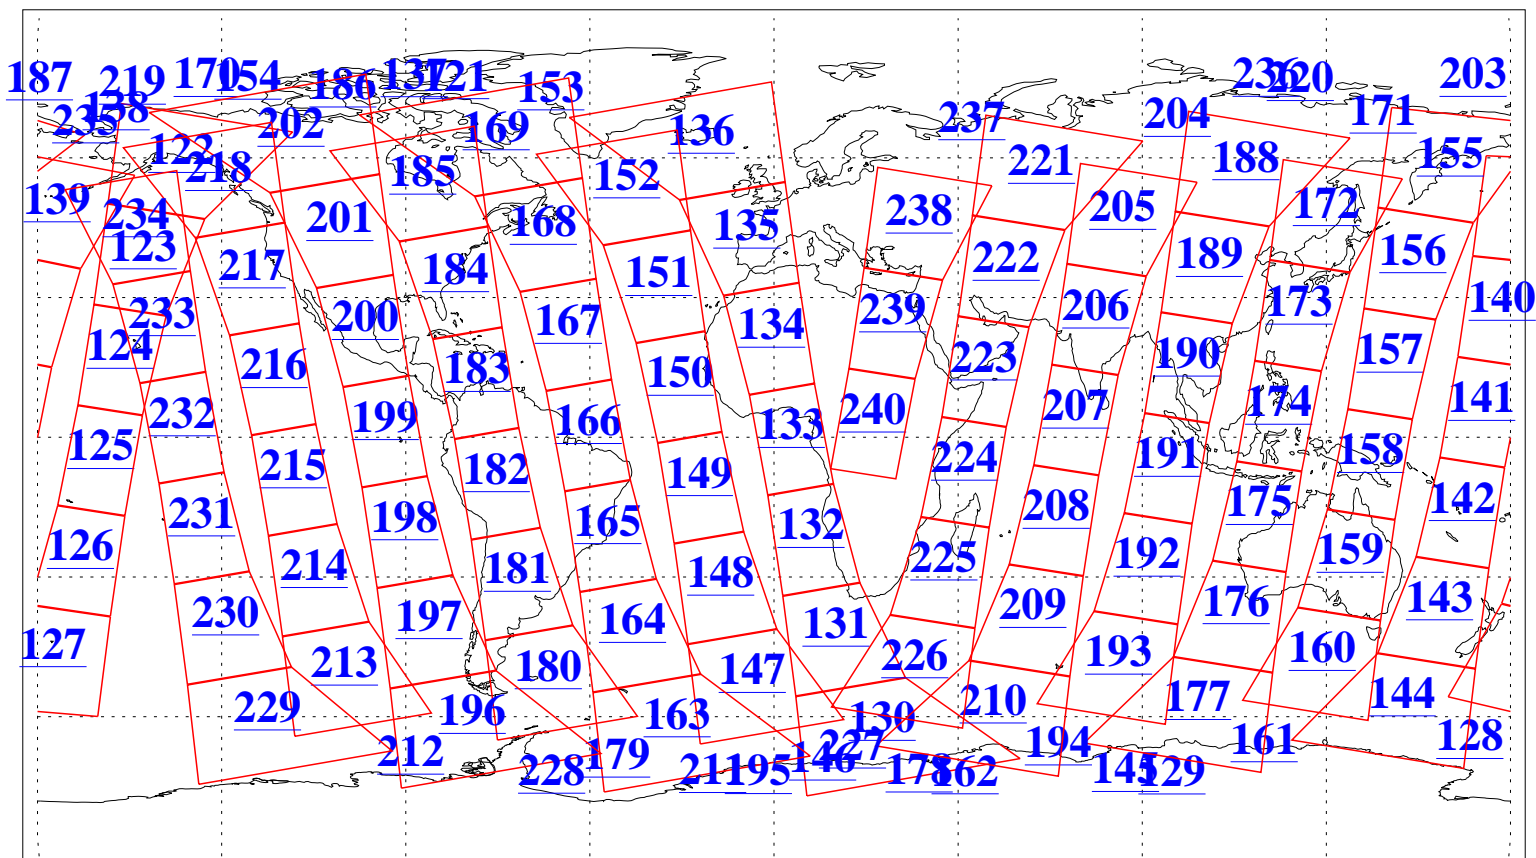

L1B Availability
AMSU Granules: 240
HSB Granules: 0
AIRS Granules: 240

8 May 2010
DoY 128
Aqua Day 2926
Granules: 1 to 120

Granules: 121 to 240

Legend: AMSU Available, HSB Available, AIRS Available

L1B Availability
AMSU Granules: 240
HSB Granules: 0
AIRS Granules: 240

8 May 2010
DoY 128
Aqua Day 2926

Ascending Granules

Descending Granules

Legend: AMSU Available, HSB Available, AIRS Available

L1B Availability
 AMSU Granules: 240
 HSB Granules: 0
 AIRS Granules: 240

8 May 2010
 DoY 128
 Aqua Day 2926