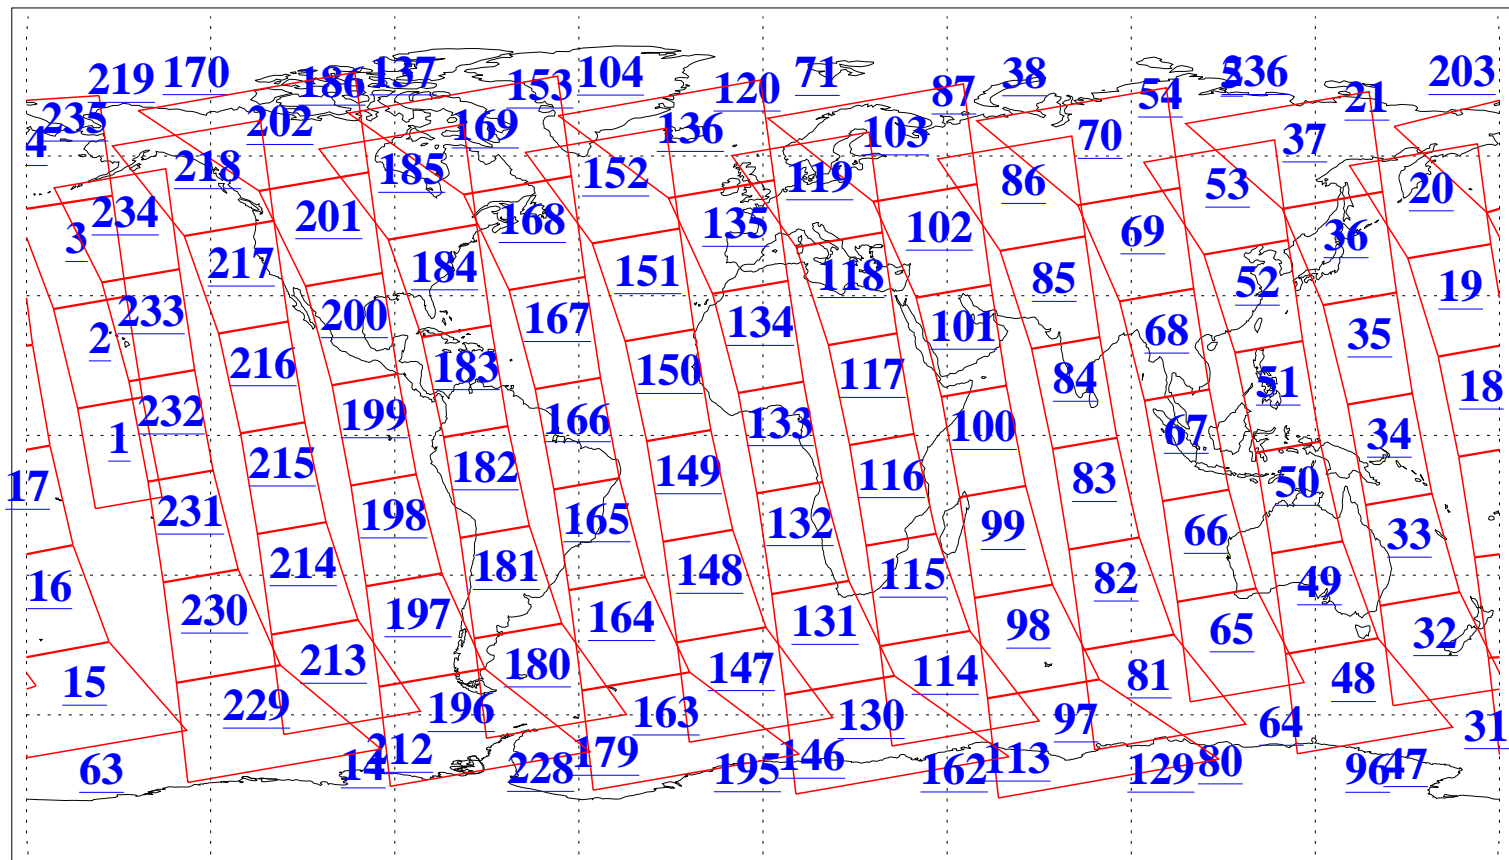

L1B Availability
AMSU Granules: 240
HSB Granules: 0
AIRS Granules: 240

8 May 2010
DoY 128
Aqua Day 2926
Granules: 1 to 120

Granules: 121 to 240

Legend: AMSU Available, HSB Available, AIRS Available

L1B Availability
AMSU Granules: 240
HSB Granules: 0
AIRS Granules: 240

8 May 2010
DoY 128
Aqua Day 2926

Ascending Granules

Descending Granules

Legend: AMSU Available, HSB Available, AIRS Available

L1B Availability
 AMSU Granules: 240
 HSB Granules: 0
 AIRS Granules: 240

8 May 2010
 DoY 128
 Aqua Day 2926

Northern Hemisphere Granules

Southern Hemisphere Granules

Legend: AMSU Available, HSB Available, AIRS Available