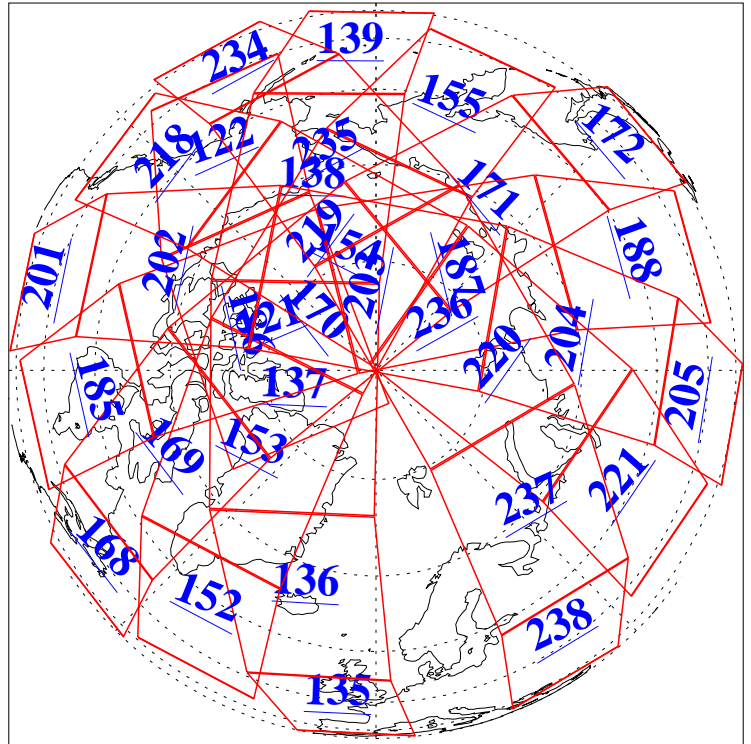

L1B Availability
AMSU Granules: 240
HSB Granules: 0
AIRS Granules: 240

8 May 2010
DoY 128
Aqua Day 2926
Granules: 1 to 120

Granules: 121 to 240

Legend: AMSU Available, HSB Available, AIRS Available

L1B Availability
AMSU Granules: 240
HSB Granules: 0
AIRS Granules: 240

8 May 2010
DoY 128
Aqua Day 2926

Ascending Granules

Descending Granules

Legend: AMSU Available, HSB Available, AIRS Available

L1B Availability
 AMSU Granules: 240
 HSB Granules: 0
 AIRS Granules: 240

8 May 2010
 DoY 128
 Aqua Day 2926

Northern Hemisphere Granules

Southern Hemisphere Granules

Legend: AMSU Available, HSB Available, AIRS Available