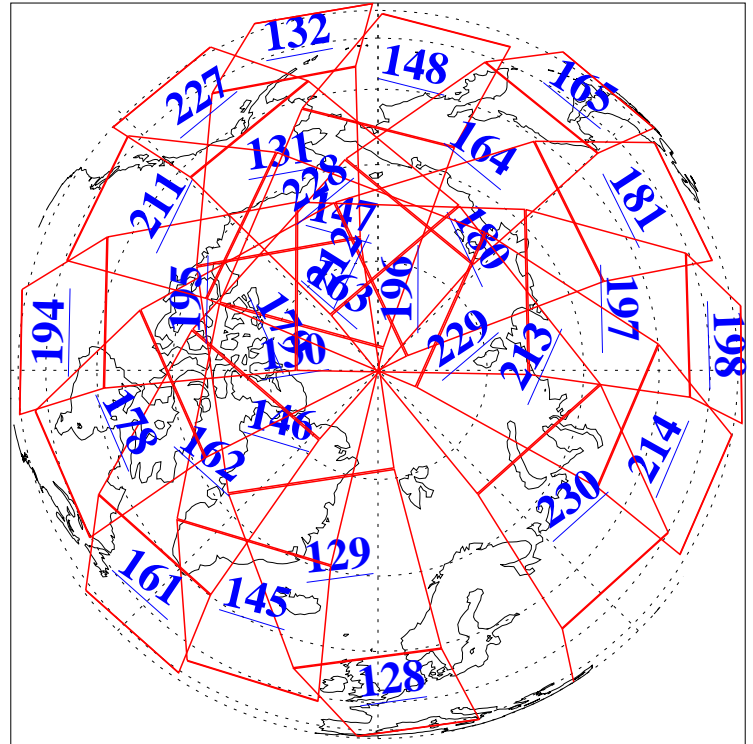

L1B Availability
 AMSU Granules: 240
 HSB Granules: 0
 AIRS Granules: 240

7 May 2010
 DoY 127
 Aqua Day 2925
 Granules: 1 to 120

Granules: 121 to 240

Legend: AMSU Available, HSB Available, AIRS Available

L1B Availability
AMSU Granules: 240
HSB Granules: 0
AIRS Granules: 240

7 May 2010
DoY 127
Aqua Day 2925
Ascending Granules

Descending Granules

Legend: AMSU Available, HSB Available, AIRS Available

L1B Availability
 AMSU Granules: 240
 HSB Granules: 0
 AIRS Granules: 240

7 May 2010
 DoY 127
 Aqua Day 2925

Northern Hemisphere Granules

Southern Hemisphere Granules

Legend: AMSU Available, HSB Available, AIRS Available