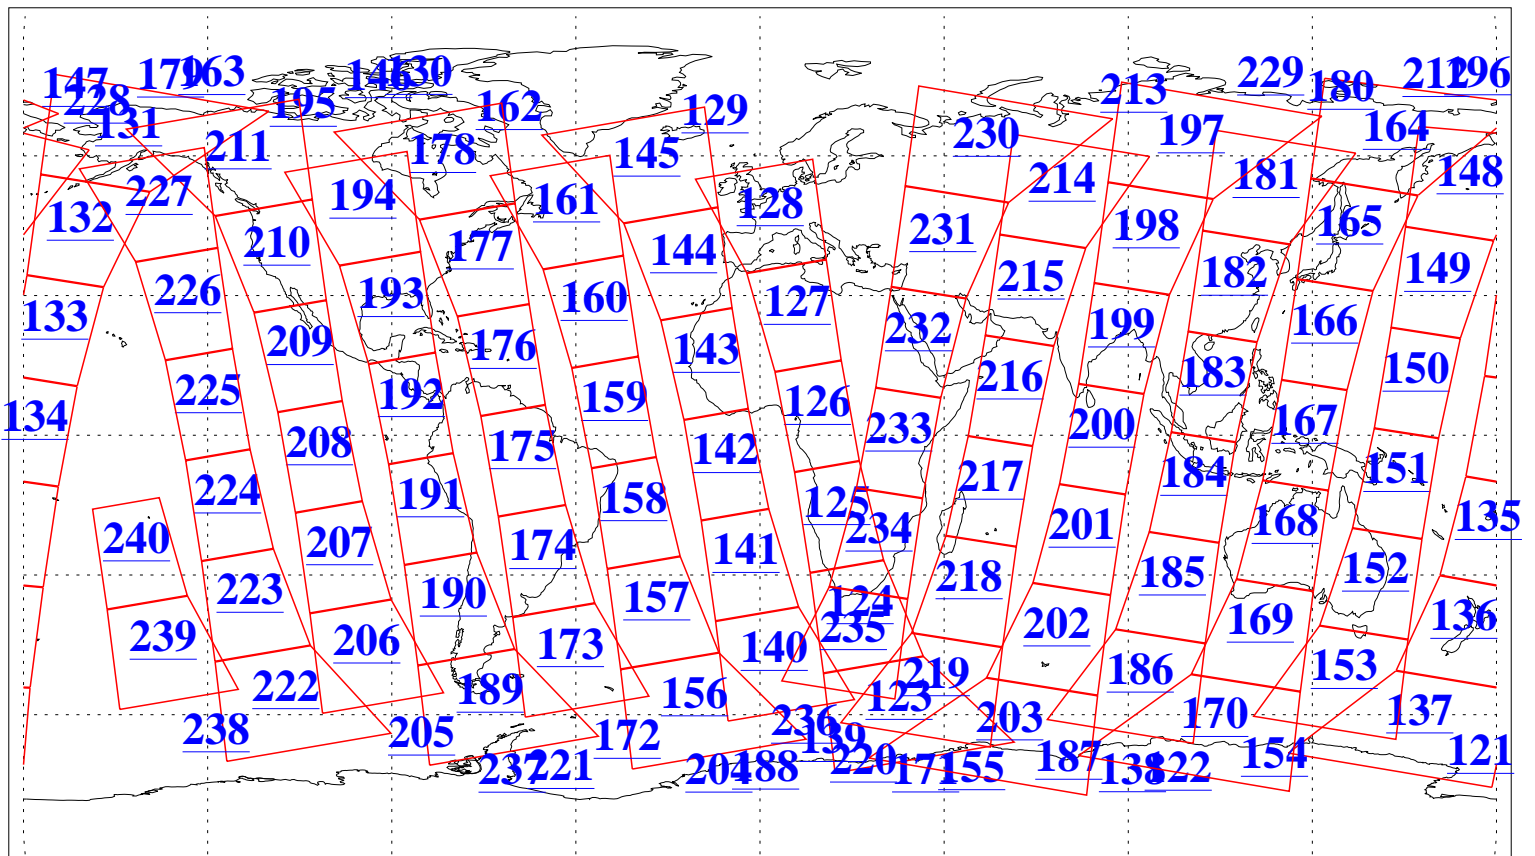

L1B Availability
 AMSU Granules: 240
 HSB Granules: 0
 AIRS Granules: 240

7 May 2010
 DoY 127
 Aqua Day 2925
 Granules: 1 to 120

Granules: 121 to 240

Legend: AMSU Available, HSB Available, AIRS Available

L1B Availability
AMSU Granules: 240
HSB Granules: 0
AIRS Granules: 240

7 May 2010
DoY 127
Aqua Day 2925
Ascending Granules

Descending Granules

Legend: AMSU Available, HSB Available, AIRS Available

L1B Availability
 AMSU Granules: 240
 HSB Granules: 0
 AIRS Granules: 240

7 May 2010
 DoY 127
 Aqua Day 2925

Northern Hemisphere Granules

Southern Hemisphere Granules

Legend: AMSU Available, HSB Available, AIRS Available