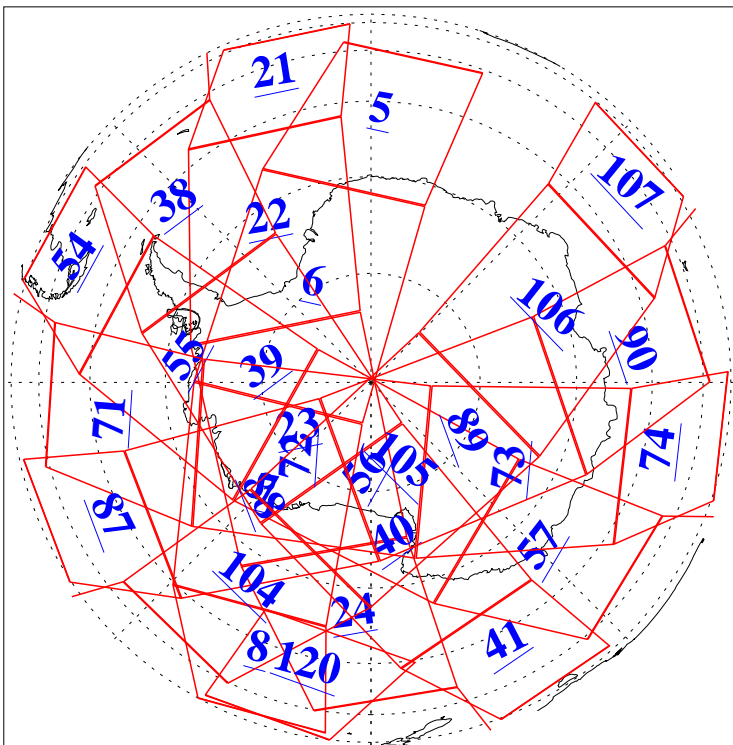

L1B Availability
 AMSU Granules: 240
 HSB Granules: 0
 AIRS Granules: 240

7 May 2010
 DoY 127
 Aqua Day 2925
 Granules: 1 to 120

Granules: 121 to 240

Legend: AMSU Available, HSB Available, AIRS Available

L1B Availability
AMSU Granules: 240
HSB Granules: 0
AIRS Granules: 240

7 May 2010
DoY 127
Aqua Day 2925
Ascending Granules

Descending Granules

Legend: AMSU Available, HSB Available, AIRS Available

L1B Availability
 AMSU Granules: 240
 HSB Granules: 0
 AIRS Granules: 240

7 May 2010
 DoY 127
 Aqua Day 2925

Northern Hemisphere Granules

Southern Hemisphere Granules

Legend: AMSU Available, HSB Available, AIRS Available