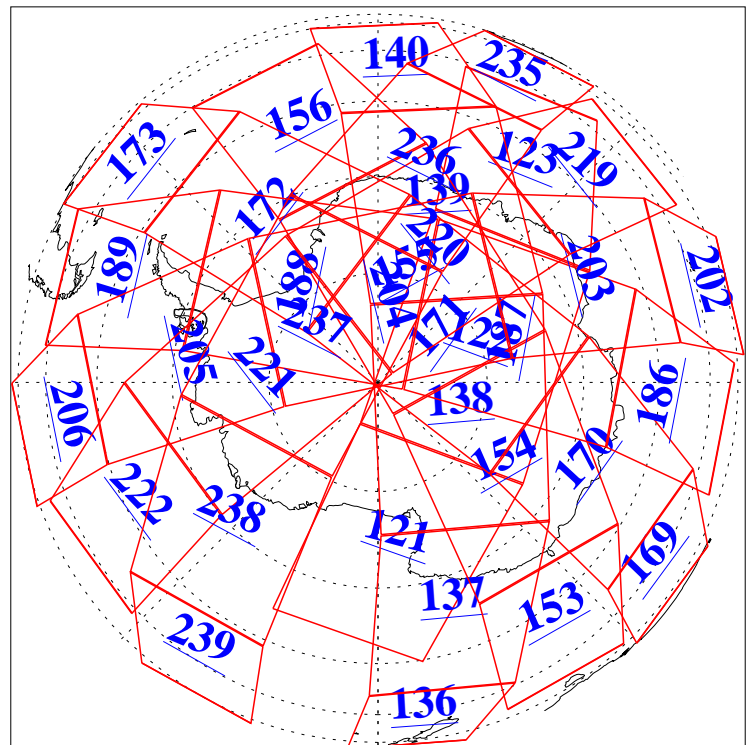

L1B Availability
 AMSU Granules: 240
 HSB Granules: 0
 AIRS Granules: 240

7 May 2010
 DoY 127
 Aqua Day 2925
 Granules: 1 to 120

Granules: 121 to 240

Legend: AMSU Available, HSB Available, AIRS Available

L1B Availability
AMSU Granules: 240
HSB Granules: 0
AIRS Granules: 240

7 May 2010
DoY 127
Aqua Day 2925
Ascending Granules

Descending Granules

Legend: AMSU Available, HSB Available, AIRS Available

L1B Availability
 AMSU Granules: 240
 HSB Granules: 0
 AIRS Granules: 240

7 May 2010
 DoY 127
 Aqua Day 2925

Northern Hemisphere Granules

Southern Hemisphere Granules

Legend: AMSU Available, HSB Available, AIRS Available