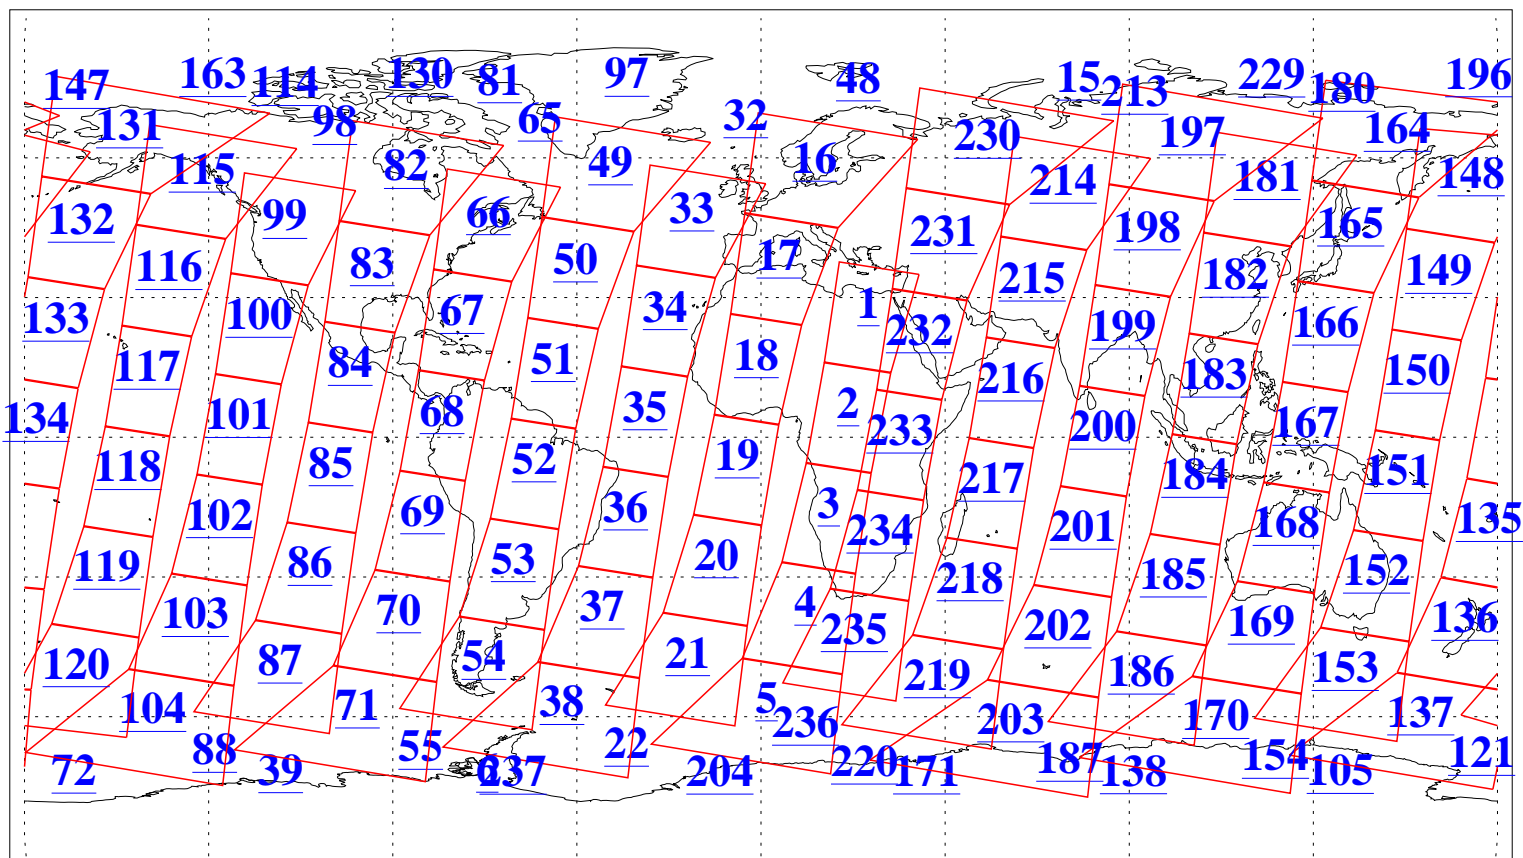

L1B Availability
 AMSU Granules: 240
 HSB Granules: 0
 AIRS Granules: 240

7 May 2010
 DoY 127
 Aqua Day 2925
 Granules: 1 to 120

Granules: 121 to 240

Legend: AMSU Available, HSB Available, AIRS Available

L1B Availability
AMSU Granules: 240
HSB Granules: 0
AIRS Granules: 240

7 May 2010
DoY 127
Aqua Day 2925
Ascending Granules

Descending Granules

Legend: AMSU Available, HSB Available, AIRS Available

L1B Availability
 AMSU Granules: 240
 HSB Granules: 0
 AIRS Granules: 240

7 May 2010
 DoY 127
 Aqua Day 2925

Northern Hemisphere Granules

Southern Hemisphere Granules

Legend: AMSU Available, HSB Available, AIRS Available