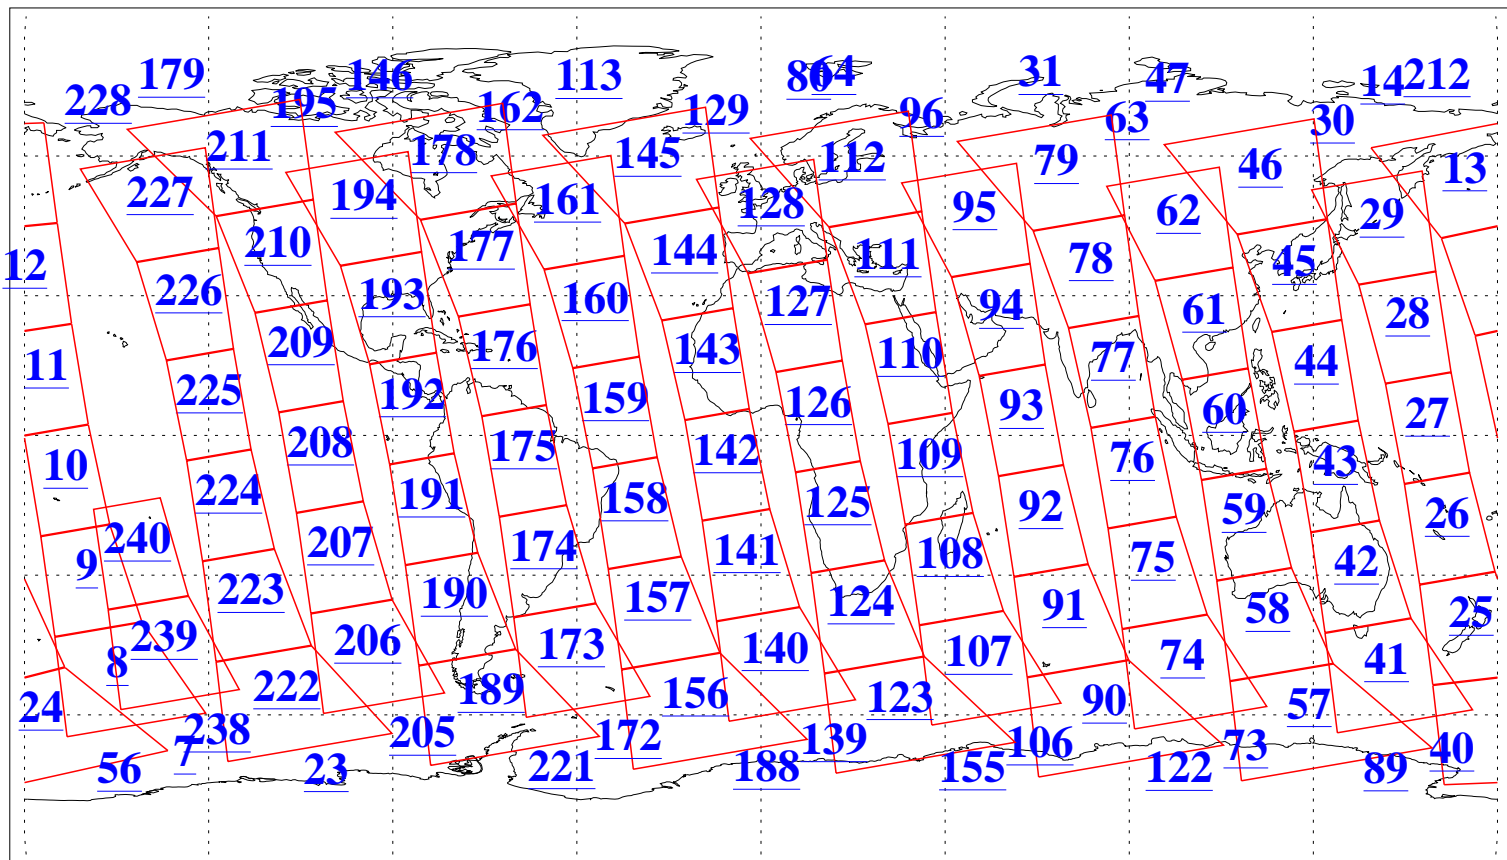

L1B Availability
 AMSU Granules: 240
 HSB Granules: 0
 AIRS Granules: 240

7 May 2010
 DoY 127
 Aqua Day 2925
 Granules: 1 to 120

Granules: 121 to 240

Legend: AMSU Available, HSB Available, AIRS Available

L1B Availability
AMSU Granules: 240
HSB Granules: 0
AIRS Granules: 240

7 May 2010
DoY 127
Aqua Day 2925
Ascending Granules

Descending Granules

Legend: AMSU Available, HSB Available, AIRS Available

L1B Availability
 AMSU Granules: 240
 HSB Granules: 0
 AIRS Granules: 240

7 May 2010
 DoY 127
 Aqua Day 2925

Northern Hemisphere Granules

Southern Hemisphere Granules

Legend: AMSU Available, HSB Available, AIRS Available