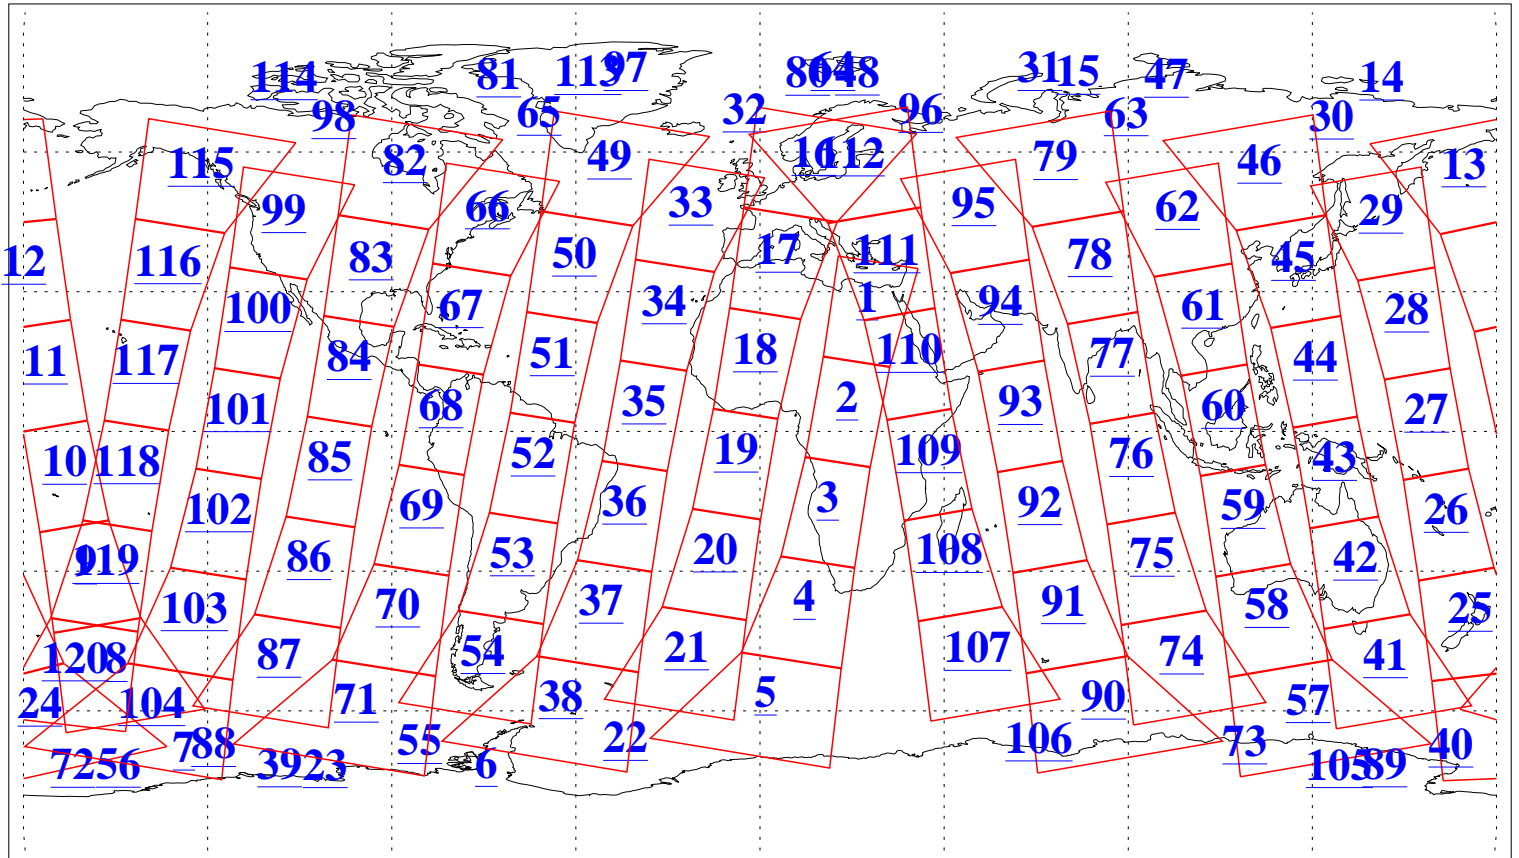

L1B Availability
 AMSU Granules: 240
 HSB Granules: 0
 AIRS Granules: 240

7 May 2010
 DoY 127
 Aqua Day 2925
 Granules: 1 to 120

Granules: 121 to 240

Legend: AMSU Available, HSB Available, AIRS Available

L1B Availability
AMSU Granules: 240
HSB Granules: 0
AIRS Granules: 240

7 May 2010
DoY 127
Aqua Day 2925
Ascending Granules

Descending Granules

Legend: AMSU Available, HSB Available, AIRS Available

L1B Availability
 AMSU Granules: 240
 HSB Granules: 0
 AIRS Granules: 240

7 May 2010
 DoY 127
 Aqua Day 2925

Northern Hemisphere Granules

Southern Hemisphere Granules

Legend: AMSU Available, HSB Available, AIRS Available