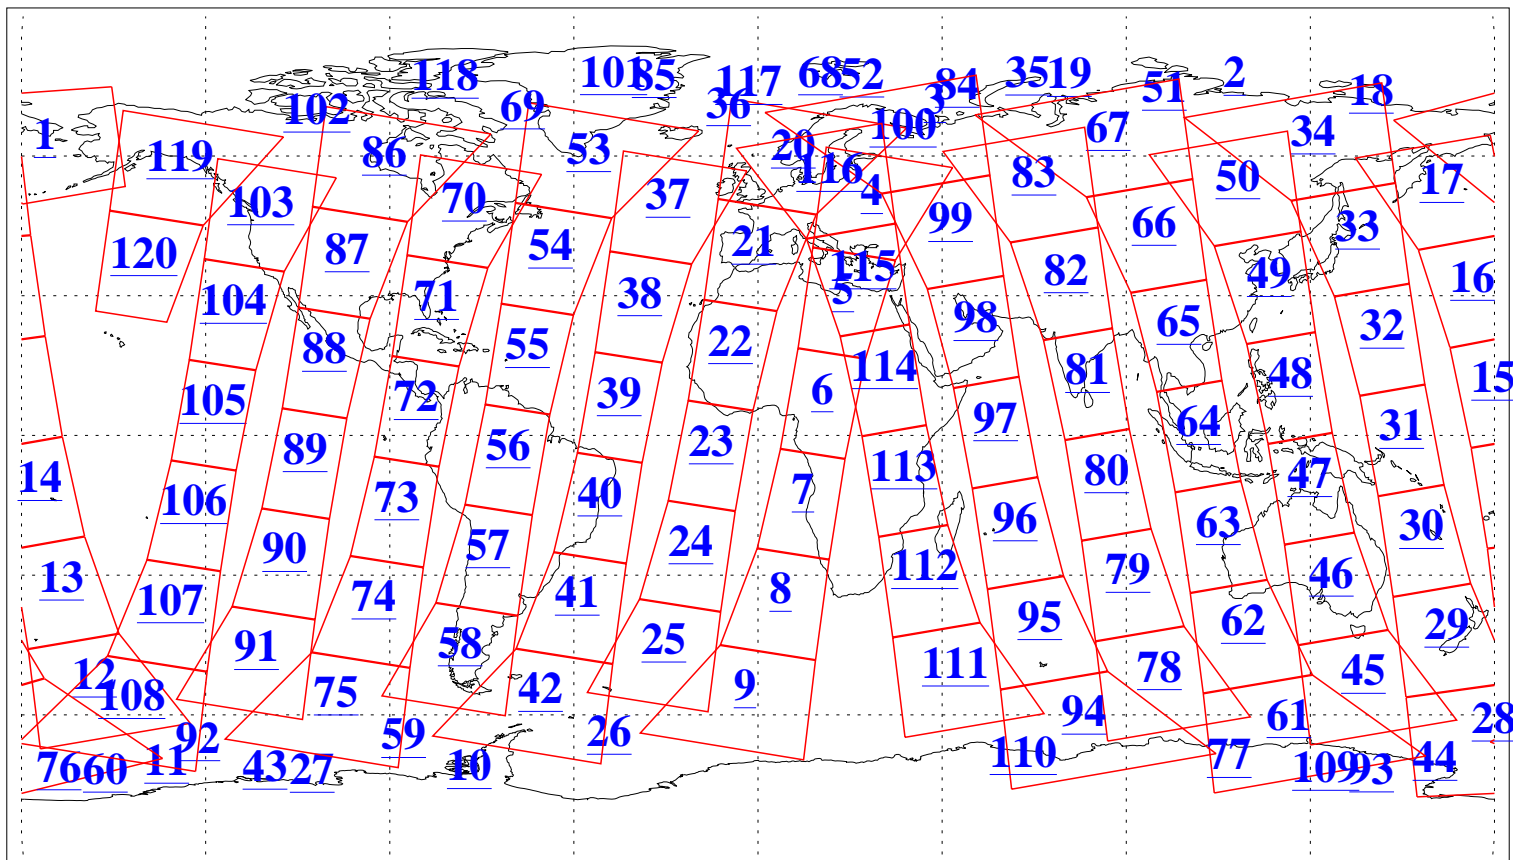

L1B Availability
AMSU Granules: 240
HSB Granules: 0
AIRS Granules: 240

3 May 2010
DoY 123
Aqua Day 2921
Granules: 1 to 120

Granules: 121 to 240

Legend: AMSU Available, HSB Available, AIRS Available

L1B Availability
AMSU Granules: 240
HSB Granules: 0
AIRS Granules: 240

3 May 2010
DoY 123
Aqua Day 2921

Ascending Granules

Descending Granules

Legend: AMSU Available, HSB Available, AIRS Available

L1B Availability
 AMSU Granules: 240
 HSB Granules: 0
 AIRS Granules: 240

3 May 2010
 DoY 123
 Aqua Day 2921

Northern Hemisphere Granules

Southern Hemisphere Granules

Legend: AMSU Available, HSB Available, AIRS Available