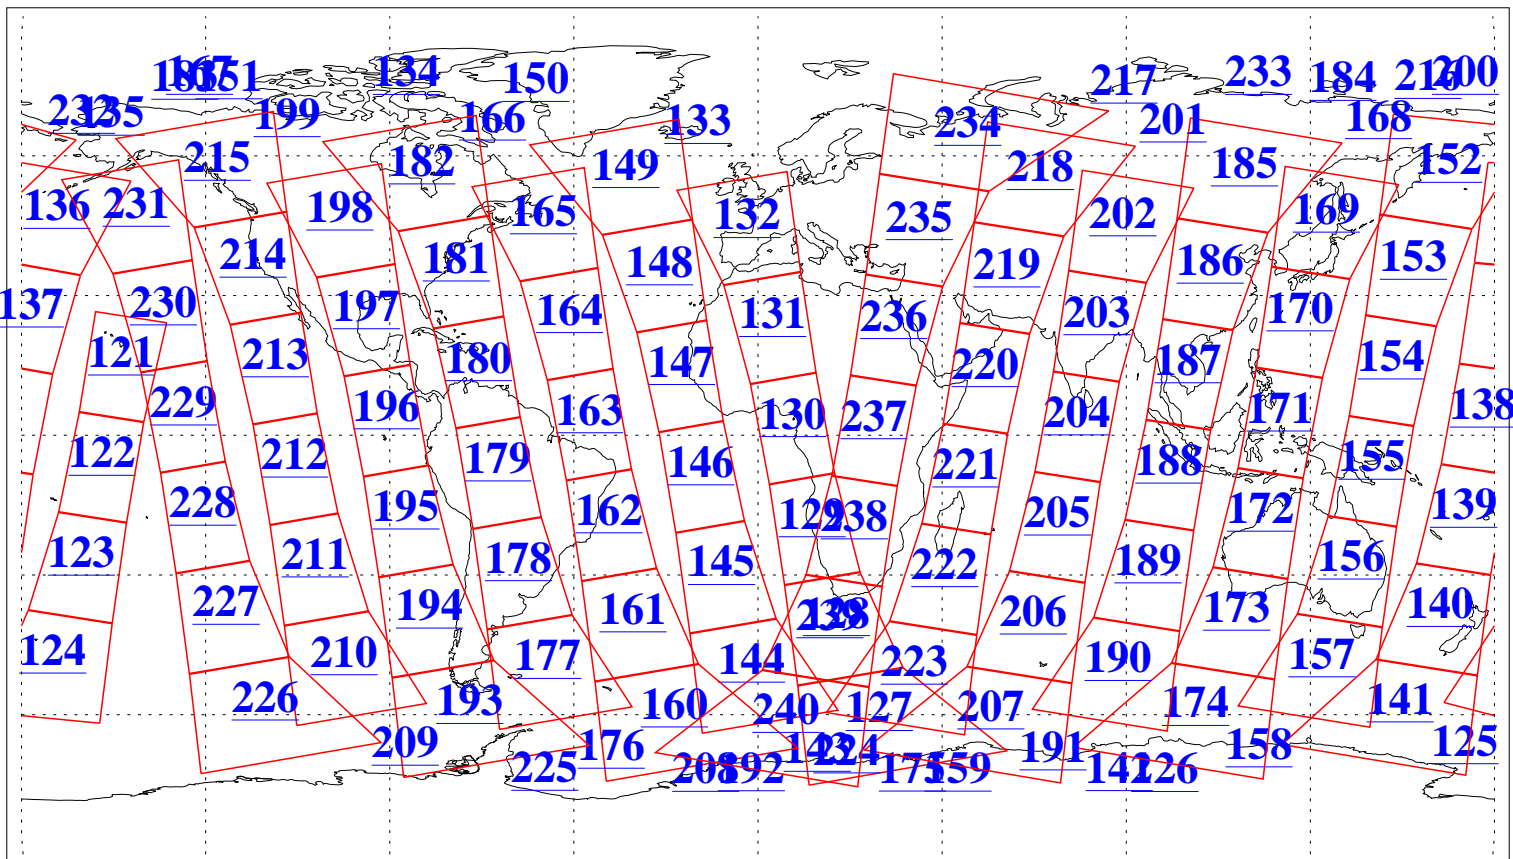

L1B Availability
AMSU Granules: 240
HSB Granules: 0
AIRS Granules: 240

3 May 2010
DoY 123
Aqua Day 2921
Granules: 1 to 120

Granules: 121 to 240

Legend: AMSU Available, HSB Available, AIRS Available

L1B Availability
AMSU Granules: 240
HSB Granules: 0
AIRS Granules: 240

3 May 2010
DoY 123
Aqua Day 2921

Ascending Granules

Descending Granules

Legend: AMSU Available, HSB Available, AIRS Available

L1B Availability
 AMSU Granules: 240
 HSB Granules: 0
 AIRS Granules: 240

3 May 2010
 DoY 123
 Aqua Day 2921

Northern Hemisphere Granules

Southern Hemisphere Granules

Legend: AMSU Available, HSB Available, AIRS Available