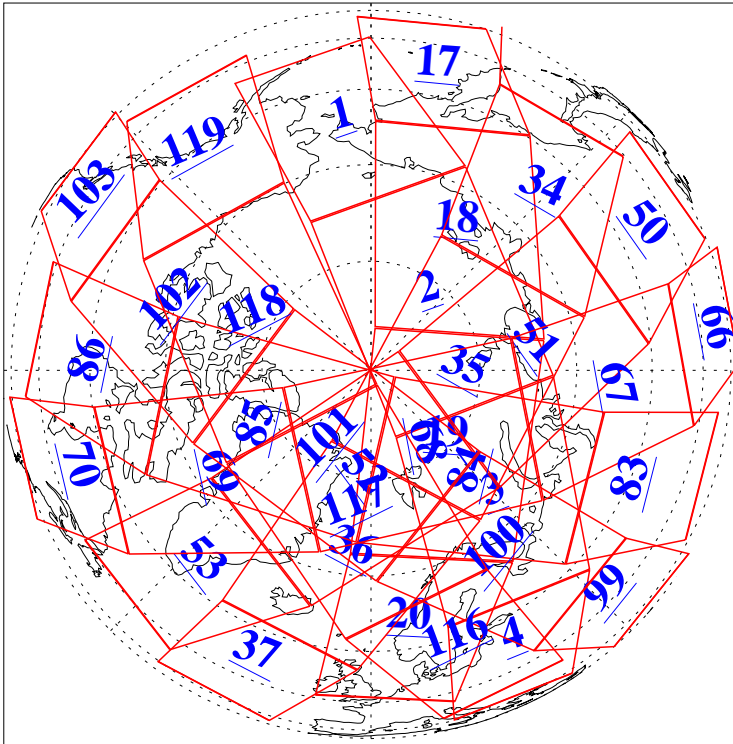

L1B Availability
AMSU Granules: 240
HSB Granules: 0
AIRS Granules: 240

3 May 2010
DoY 123
Aqua Day 2921
Granules: 1 to 120

Granules: 121 to 240

Legend: AMSU Available, HSB Available, AIRS Available

L1B Availability
AMSU Granules: 240
HSB Granules: 0
AIRS Granules: 240

3 May 2010
DoY 123
Aqua Day 2921

Ascending Granules

Descending Granules

Legend: AMSU Available, HSB Available, AIRS Available

L1B Availability
 AMSU Granules: 240
 HSB Granules: 0
 AIRS Granules: 240

3 May 2010
 DoY 123
 Aqua Day 2921

Northern Hemisphere Granules

Southern Hemisphere Granules

Legend: AMSU Available, HSB Available, AIRS Available