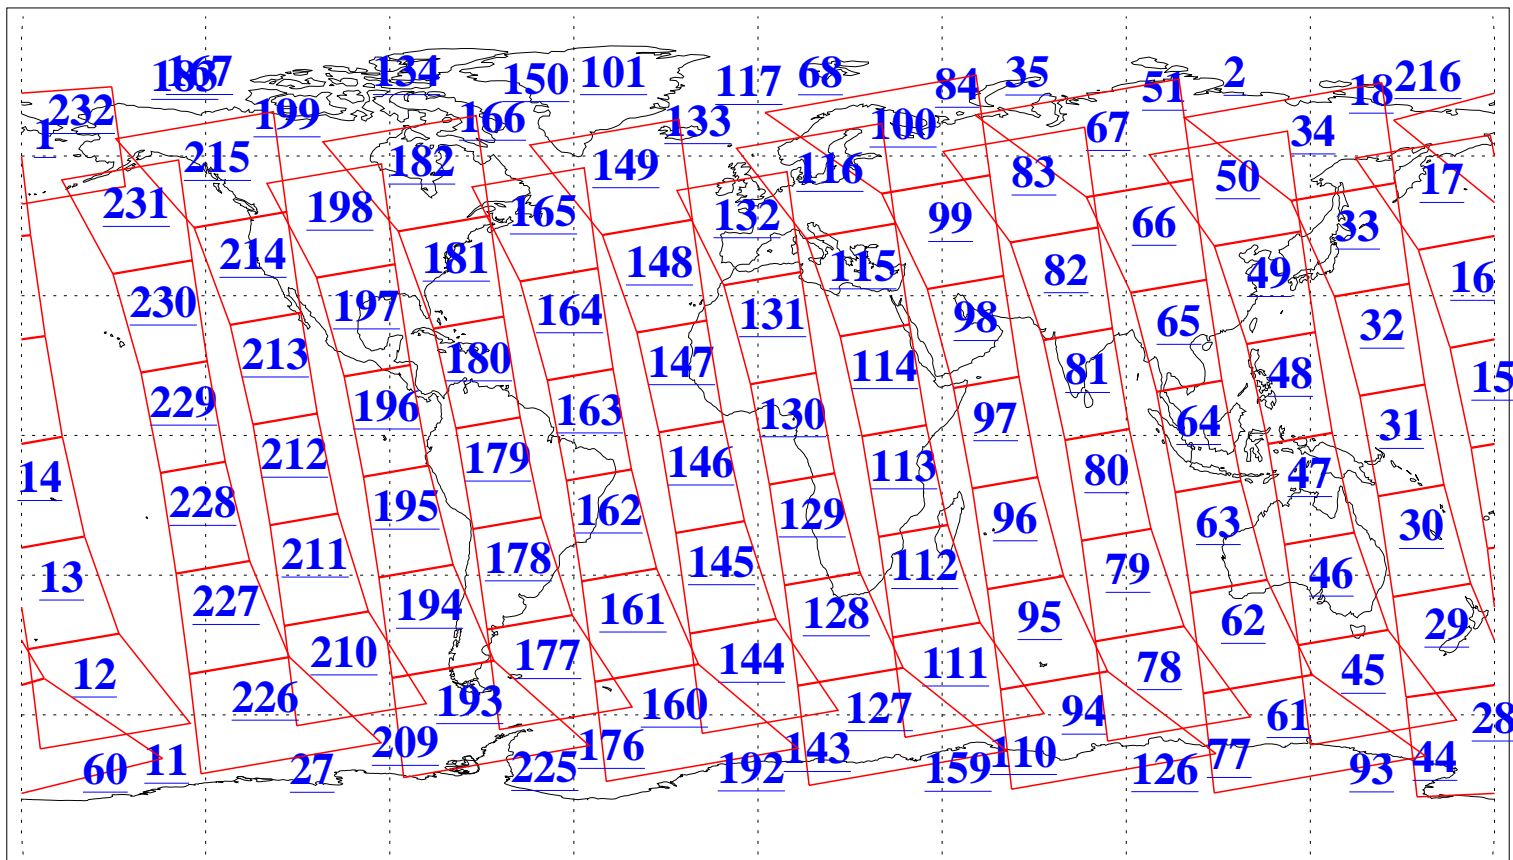

L1B Availability
AMSU Granules: 240
HSB Granules: 0
AIRS Granules: 240

3 May 2010
DoY 123
Aqua Day 2921
Granules: 1 to 120

Granules: 121 to 240

Legend: AMSU Available, HSB Available, AIRS Available

L1B Availability
AMSU Granules: 240
HSB Granules: 0
AIRS Granules: 240

3 May 2010
DoY 123
Aqua Day 2921

Ascending Granules

Descending Granules

Legend: AMSU Available, HSB Available, AIRS Available

L1B Availability
 AMSU Granules: 240
 HSB Granules: 0
 AIRS Granules: 240

3 May 2010
 DoY 123
 Aqua Day 2921