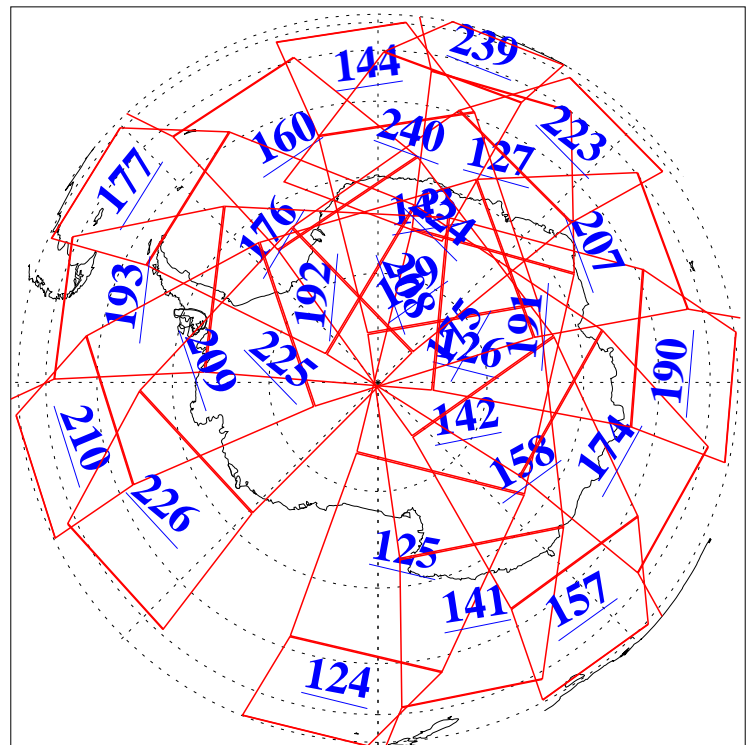

L1B Availability
AMSU Granules: 240
HSB Granules: 0
AIRS Granules: 240

3 May 2010
DoY 123
Aqua Day 2921
Granules: 1 to 120

Granules: 121 to 240

Legend: AMSU Available, HSB Available, AIRS Available

L1B Availability
AMSU Granules: 240
HSB Granules: 0
AIRS Granules: 240

3 May 2010
DoY 123
Aqua Day 2921

Ascending Granules

Descending Granules

Legend: AMSU Available, HSB Available, AIRS Available

L1B Availability
 AMSU Granules: 240
 HSB Granules: 0
 AIRS Granules: 240

3 May 2010
 DoY 123
 Aqua Day 2921

Northern Hemisphere Granules

Southern Hemisphere Granules

Legend: AMSU Available, HSB Available, AIRS Available