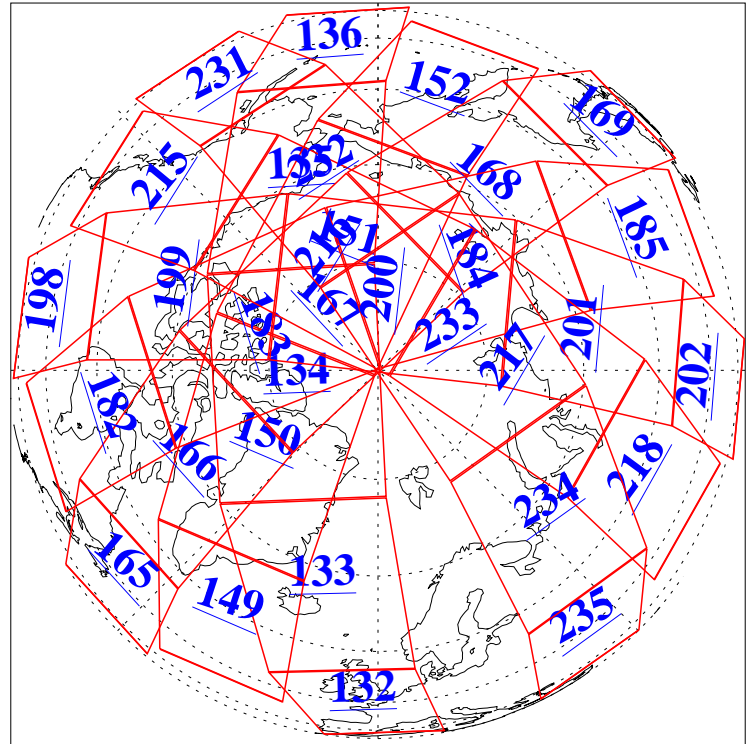

3 May 2010
DoY 123
Aqua Day 2921

Ascending Granules

Descending Granules

Legend: AMSU Available, HSB Available, AIRS Available

L1B Availability
 AMSU Granules: 240
 HSB Granules: 0
 AIRS Granules: 240

3 May 2010
 DoY 123
 Aqua Day 2921

Northern Hemisphere Granules

Southern Hemisphere Granules

Legend: AMSU Available, HSB Available, AIRS Available