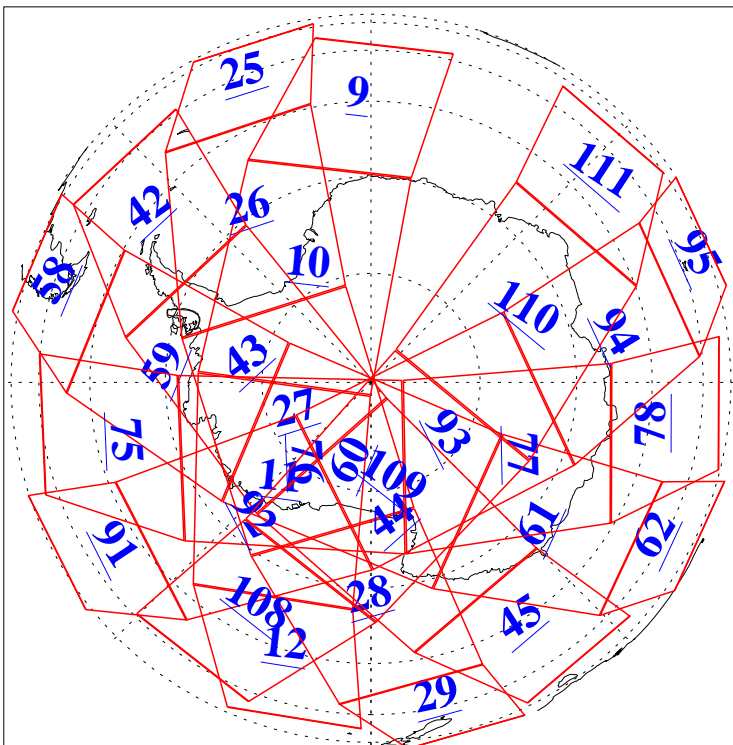

L1B Availability
AMSU Granules: 240
HSB Granules: 0
AIRS Granules: 240

3 May 2010
DoY 123
Aqua Day 2921
Granules: 1 to 120

Granules: 121 to 240

Legend: AMSU Available, HSB Available, AIRS Available

L1B Availability
AMSU Granules: 240
HSB Granules: 0
AIRS Granules: 240

3 May 2010
DoY 123
Aqua Day 2921

Ascending Granules

Descending Granules

Legend: AMSU Available, HSB Available, AIRS Available

L1B Availability
 AMSU Granules: 240
 HSB Granules: 0
 AIRS Granules: 240

3 May 2010
 DoY 123
 Aqua Day 2921

Northern Hemisphere Granules

Southern Hemisphere Granules

Legend: AMSU Available, HSB Available, AIRS Available