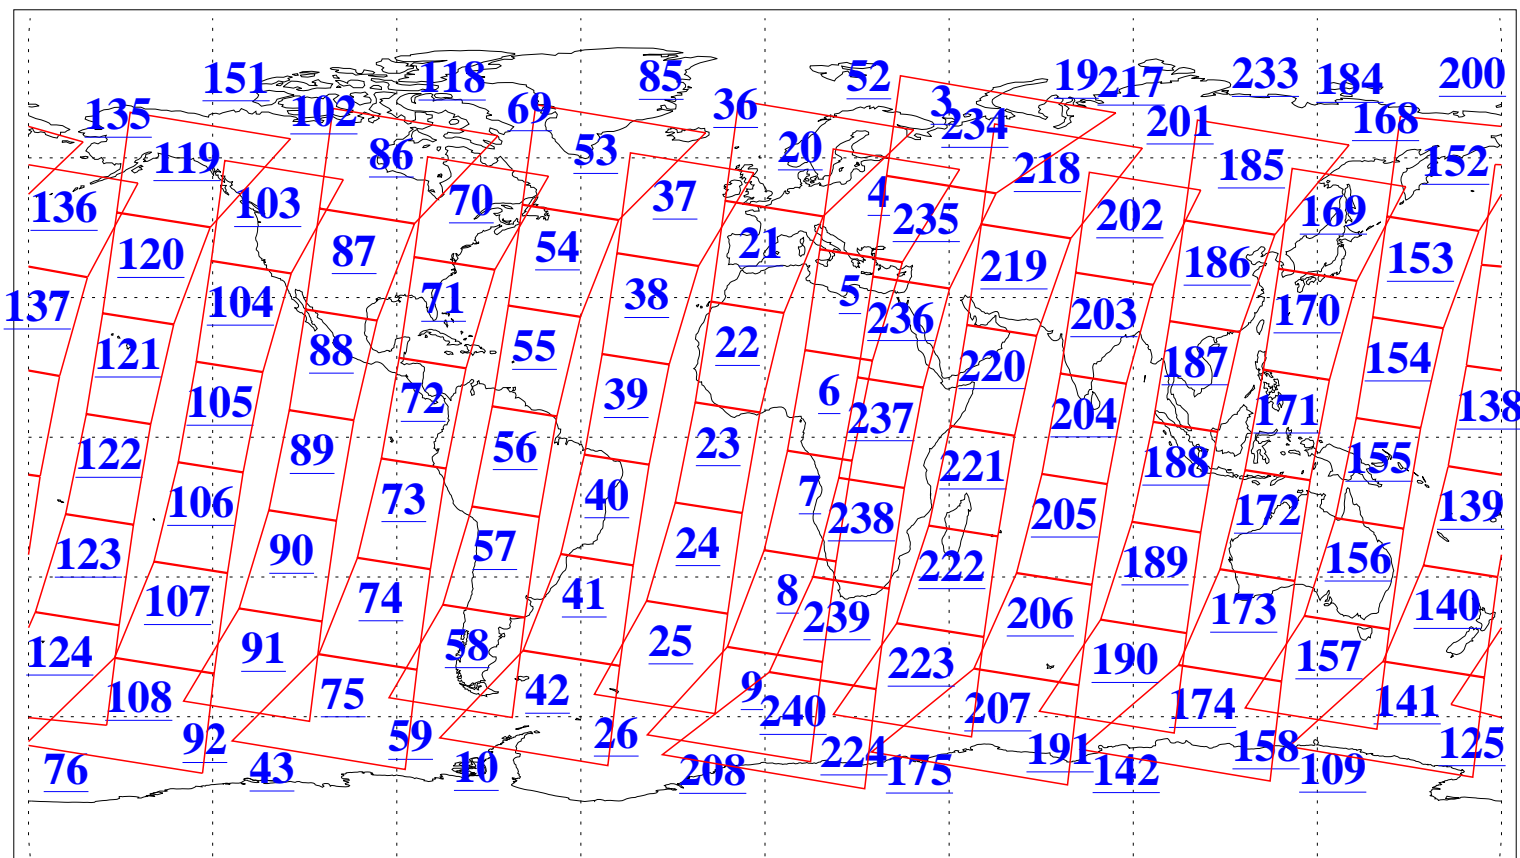

L1B Availability
AMSU Granules: 240
HSB Granules: 0
AIRS Granules: 240

3 May 2010
DoY 123
Aqua Day 2921
Granules: 1 to 120

Granules: 121 to 240

Legend: AMSU Available, HSB Available, AIRS Available

L1B Availability
AMSU Granules: 240
HSB Granules: 0
AIRS Granules: 240

3 May 2010
DoY 123
Aqua Day 2921

Ascending Granules

Descending Granules

Legend: AMSU Available, HSB Available, AIRS Available

L1B Availability
 AMSU Granules: 240
 HSB Granules: 0
 AIRS Granules: 240

3 May 2010
 DoY 123
 Aqua Day 2921

Northern Hemisphere Granules

Southern Hemisphere Granules

Legend: AMSU Available, HSB Available, AIRS Available