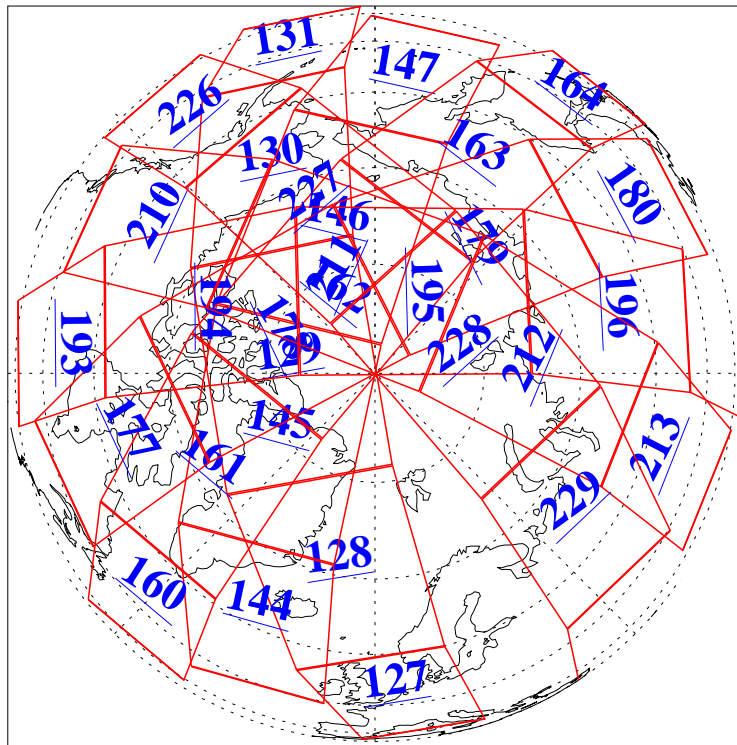

30 Apr 2010
DoY 120
Aqua Day 2918
Ascending Granules

Descending Granules

Legend: AMSU Available, HSB Available, AIRS Available

L1B Availability
 AMSU Granules: 240
 HSB Granules: 0
 AIRS Granules: 240

30 Apr 2010
 DoY 120
 Aqua Day 2918

Northern Hemisphere Granules

Southern Hemisphere Granules

Legend: AMSU Available, HSB Available, AIRS Available