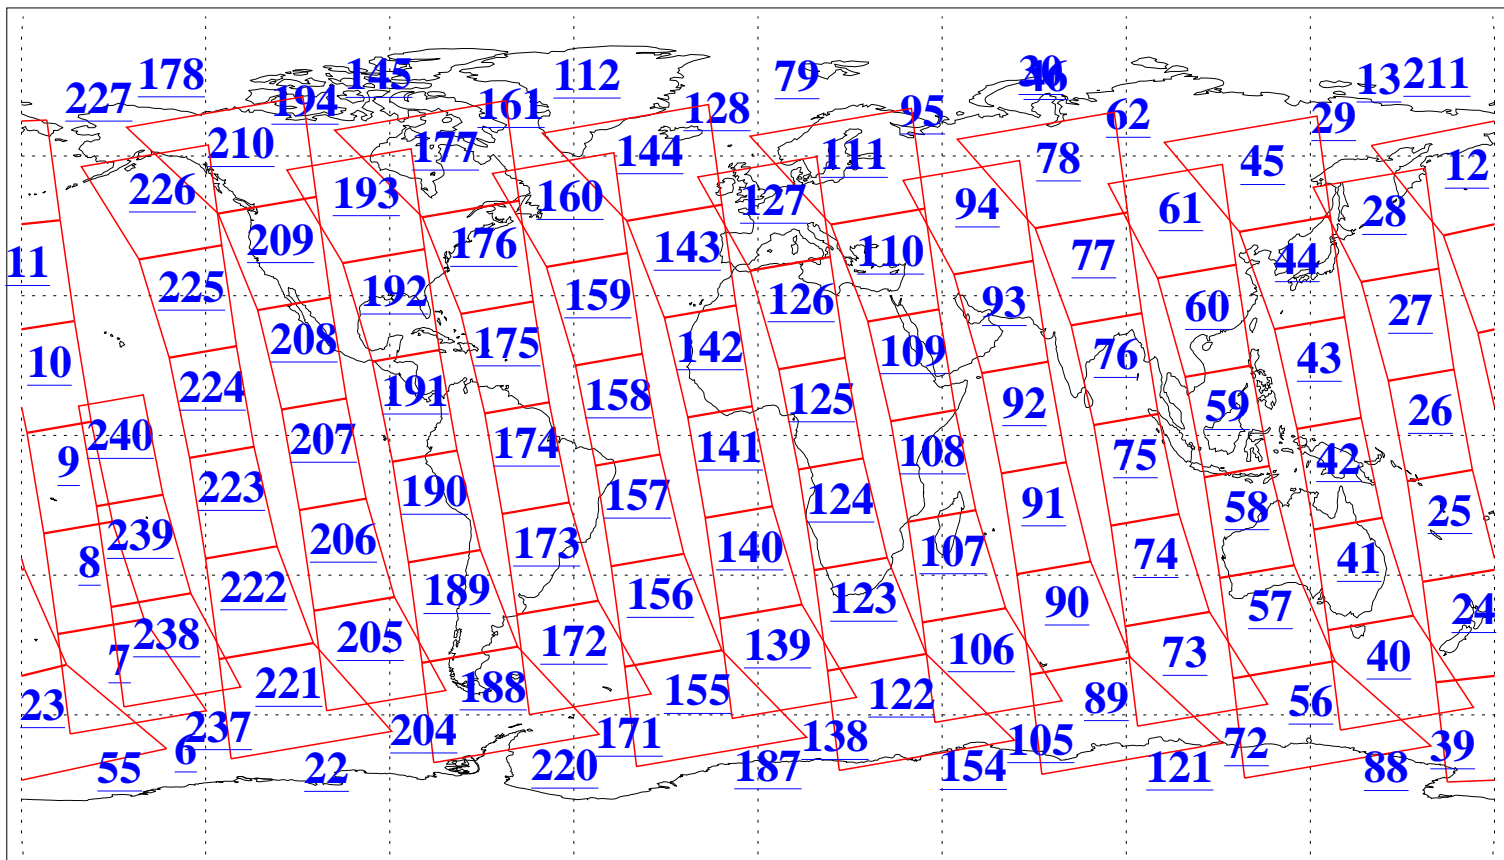

L1B Availability
AMSU Granules: 240
HSB Granules: 0
AIRS Granules: 240

30 Apr 2010
DoY 120
Aqua Day 2918
Granules: 1 to 120

Granules: 121 to 240

Legend: AMSU Available, HSB Available, AIRS Available

L1B Availability
AMSU Granules: 240
HSB Granules: 0
AIRS Granules: 240

30 Apr 2010
DoY 120
Aqua Day 2918
Ascending Granules

Descending Granules

Legend: AMSU Available, HSB Available, AIRS Available

L1B Availability
 AMSU Granules: 240
 HSB Granules: 0
 AIRS Granules: 240

30 Apr 2010
 DoY 120
 Aqua Day 2918

Northern Hemisphere Granules

Southern Hemisphere Granules

Legend: AMSU Available, HSB Available, AIRS Available