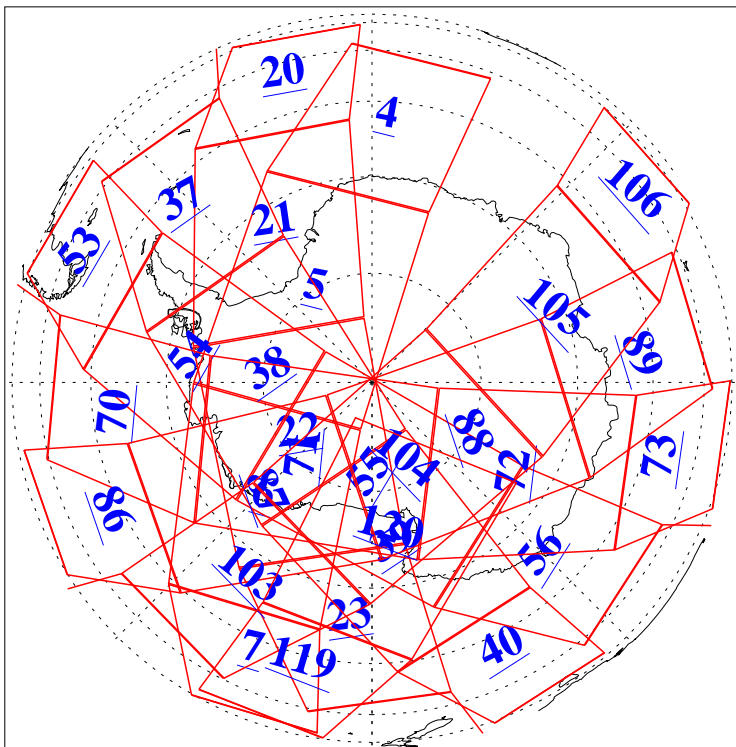

L1B Availability
AMSU Granules: 240
HSB Granules: 0
AIRS Granules: 240

30 Apr 2010
DoY 120
Aqua Day 2918
Granules: 1 to 120

Granules: 121 to 240

Legend: AMSU Available, HSB Available, AIRS Available

L1B Availability
AMSU Granules: 240
HSB Granules: 0
AIRS Granules: 240

30 Apr 2010
DoY 120
Aqua Day 2918
Ascending Granules

Descending Granules

Legend: AMSU Available, HSB Available, AIRS Available

L1B Availability
 AMSU Granules: 240
 HSB Granules: 0
 AIRS Granules: 240

30 Apr 2010
 DoY 120
 Aqua Day 2918

Northern Hemisphere Granules

Southern Hemisphere Granules

Legend: AMSU Available, HSB Available, AIRS Available