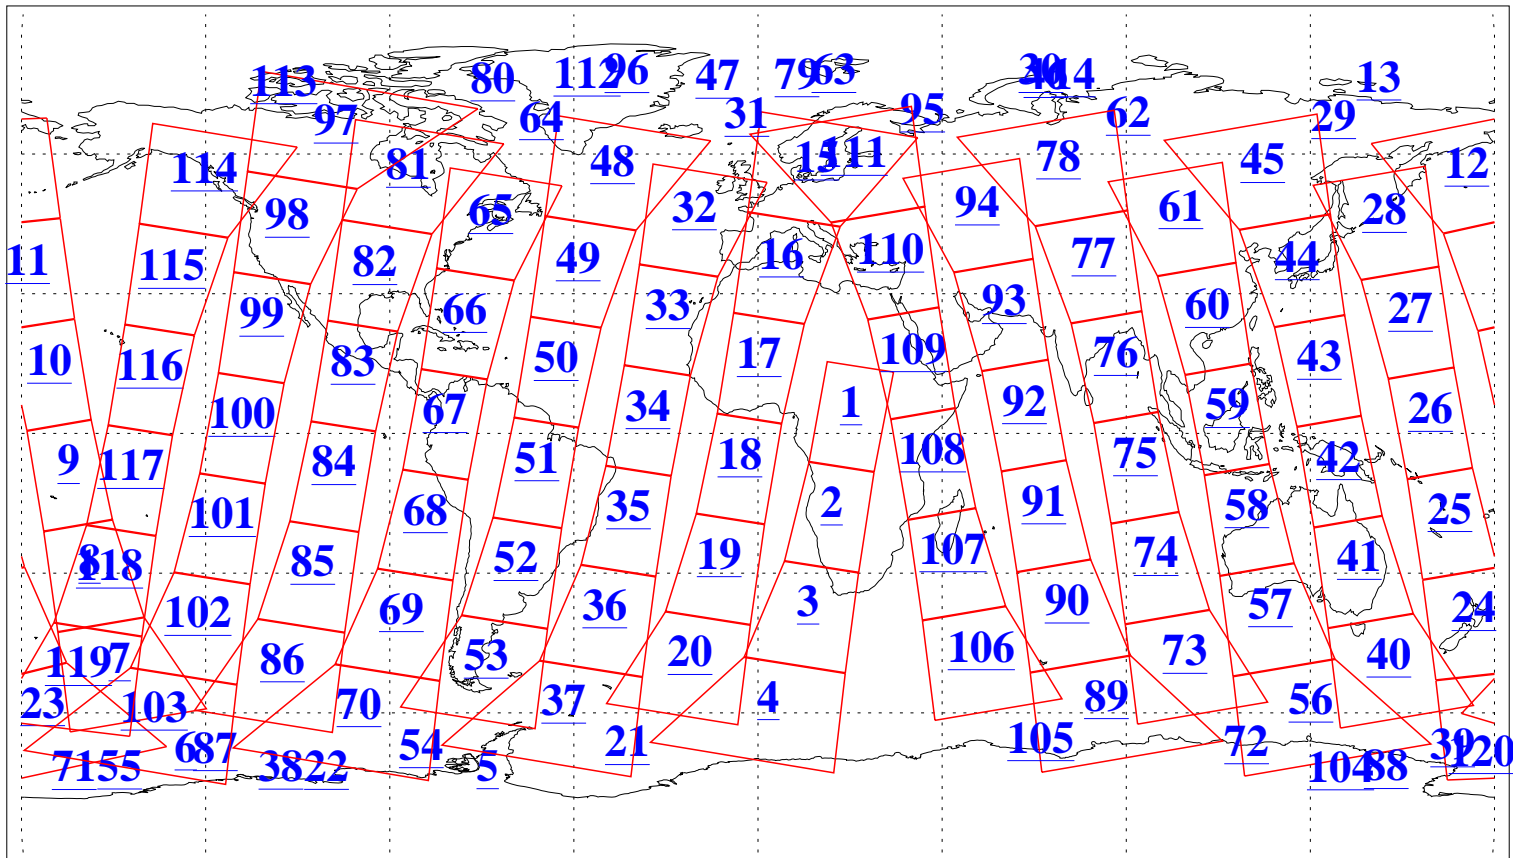

L1B Availability
AMSU Granules: 240
HSB Granules: 0
AIRS Granules: 240

30 Apr 2010
DoY 120
Aqua Day 2918
Granules: 1 to 120

Granules: 121 to 240

Legend: AMSU Available, HSB Available, AIRS Available

L1B Availability
AMSU Granules: 240
HSB Granules: 0
AIRS Granules: 240

30 Apr 2010
DoY 120
Aqua Day 2918
Ascending Granules

Descending Granules

Legend: AMSU Available, HSB Available, AIRS Available

L1B Availability
 AMSU Granules: 240
 HSB Granules: 0
 AIRS Granules: 240

30 Apr 2010
 DoY 120
 Aqua Day 2918

Northern Hemisphere Granules

Southern Hemisphere Granules

Legend: AMSU Available, HSB Available, AIRS Available