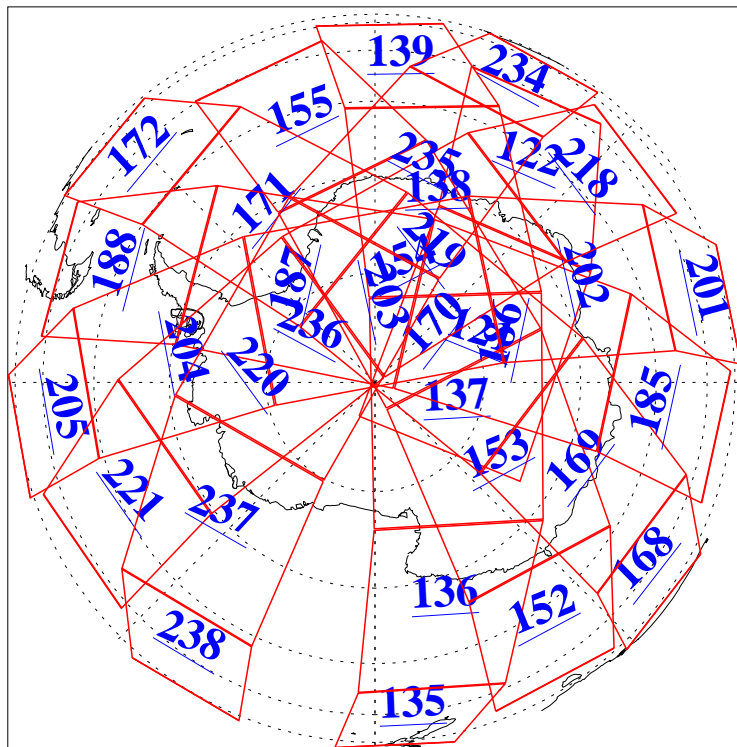

L1B Availability
AMSU Granules: 240
HSB Granules: 0
AIRS Granules: 240

30 Apr 2010
DoY 120
Aqua Day 2918
Granules: 1 to 120

Granules: 121 to 240

Legend: AMSU Available, HSB Available, AIRS Available

L1B Availability
AMSU Granules: 240
HSB Granules: 0
AIRS Granules: 240

30 Apr 2010
DoY 120
Aqua Day 2918
Ascending Granules

Descending Granules

Legend: AMSU Available, HSB Available, AIRS Available

L1B Availability
 AMSU Granules: 240
 HSB Granules: 0
 AIRS Granules: 240

30 Apr 2010
 DoY 120
 Aqua Day 2918

Northern Hemisphere Granules

Southern Hemisphere Granules

Legend: AMSU Available, HSB Available, AIRS Available