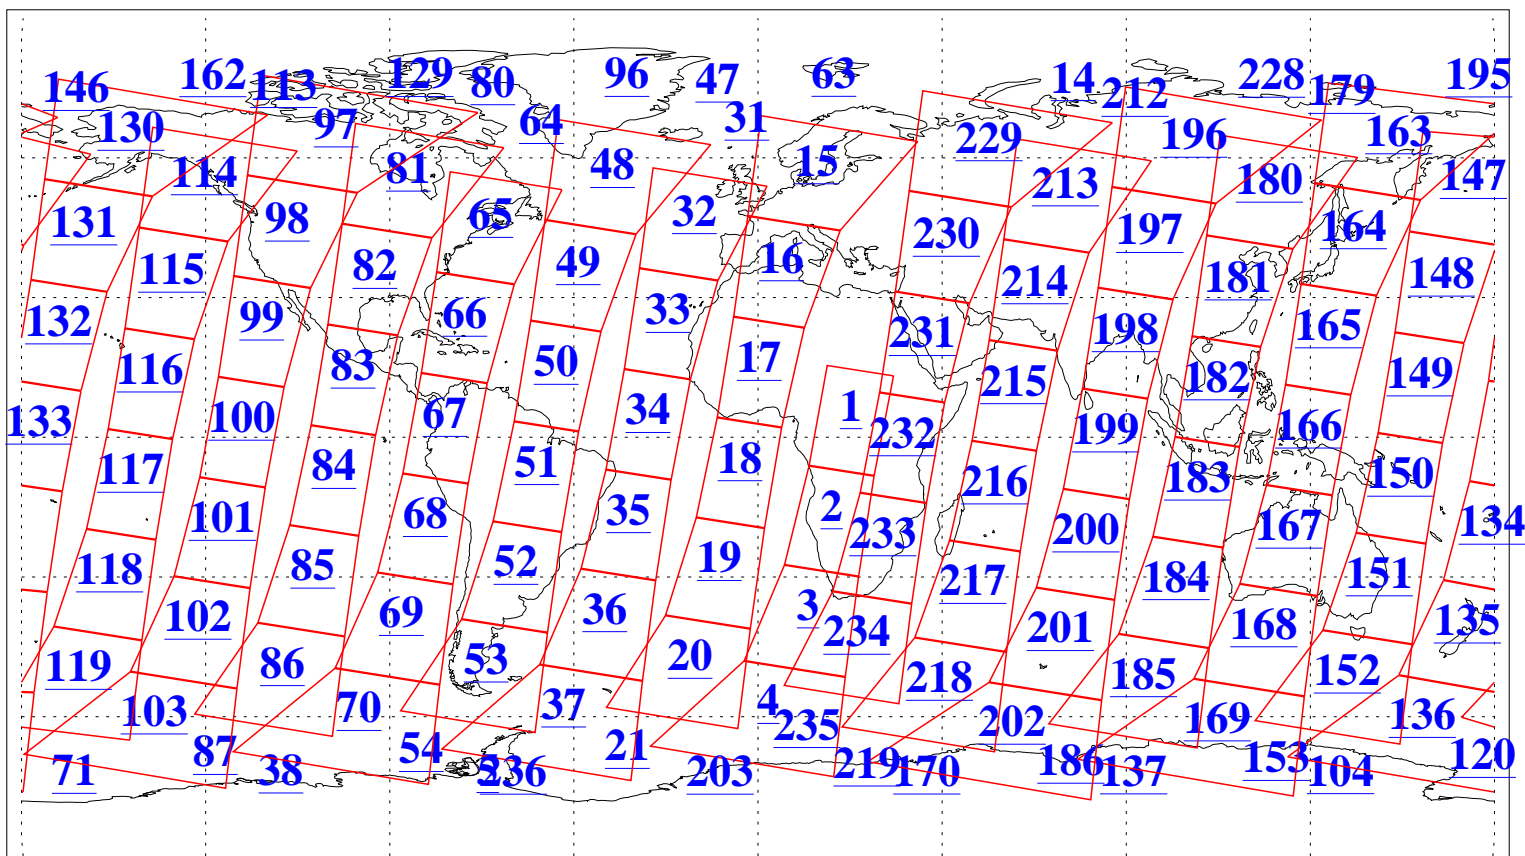

L1B Availability
AMSU Granules: 240
HSB Granules: 0
AIRS Granules: 240

30 Apr 2010
DoY 120
Aqua Day 2918
Granules: 1 to 120

Granules: 121 to 240

Legend: AMSU Available, HSB Available, AIRS Available

L1B Availability
AMSU Granules: 240
HSB Granules: 0
AIRS Granules: 240

30 Apr 2010
DoY 120
Aqua Day 2918
Ascending Granules

Descending Granules

Legend: AMSU Available, HSB Available, AIRS Available

L1B Availability
 AMSU Granules: 240
 HSB Granules: 0
 AIRS Granules: 240

30 Apr 2010
 DoY 120
 Aqua Day 2918

Northern Hemisphere Granules

Southern Hemisphere Granules

Legend: AMSU Available, HSB Available, AIRS Available