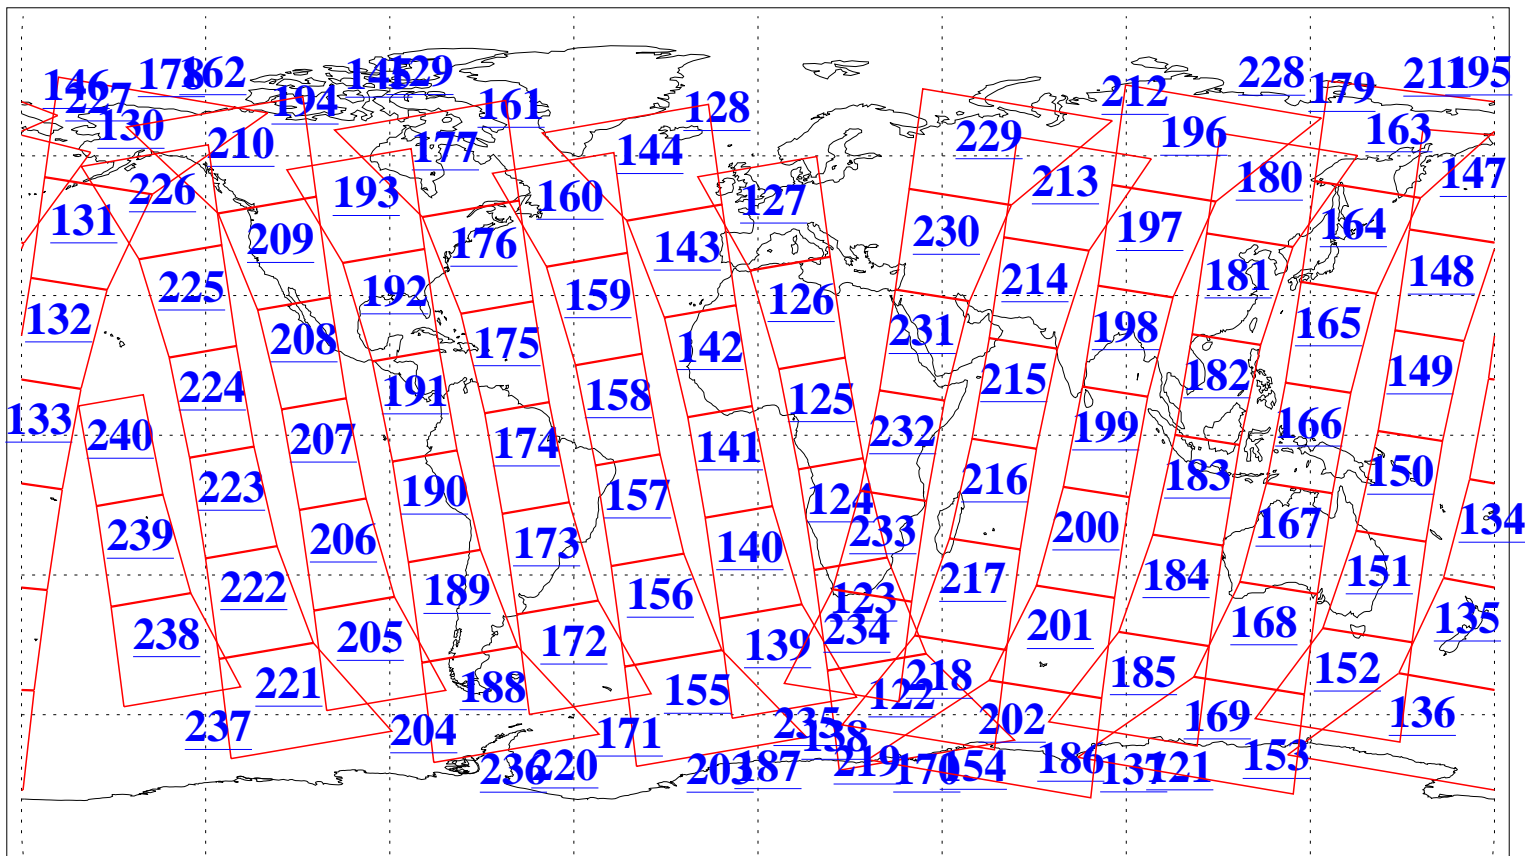

L1B Availability
AMSU Granules: 240
HSB Granules: 0
AIRS Granules: 240

30 Apr 2010
DoY 120
Aqua Day 2918
Granules: 1 to 120

Granules: 121 to 240

Legend: AMSU Available, HSB Available, AIRS Available

L1B Availability
AMSU Granules: 240
HSB Granules: 0
AIRS Granules: 240

30 Apr 2010
DoY 120
Aqua Day 2918
Ascending Granules

Descending Granules

Legend: AMSU Available, HSB Available, AIRS Available

L1B Availability
 AMSU Granules: 240
 HSB Granules: 0
 AIRS Granules: 240

30 Apr 2010
 DoY 120
 Aqua Day 2918

Northern Hemisphere Granules

Southern Hemisphere Granules

Legend: AMSU Available, HSB Available, AIRS Available