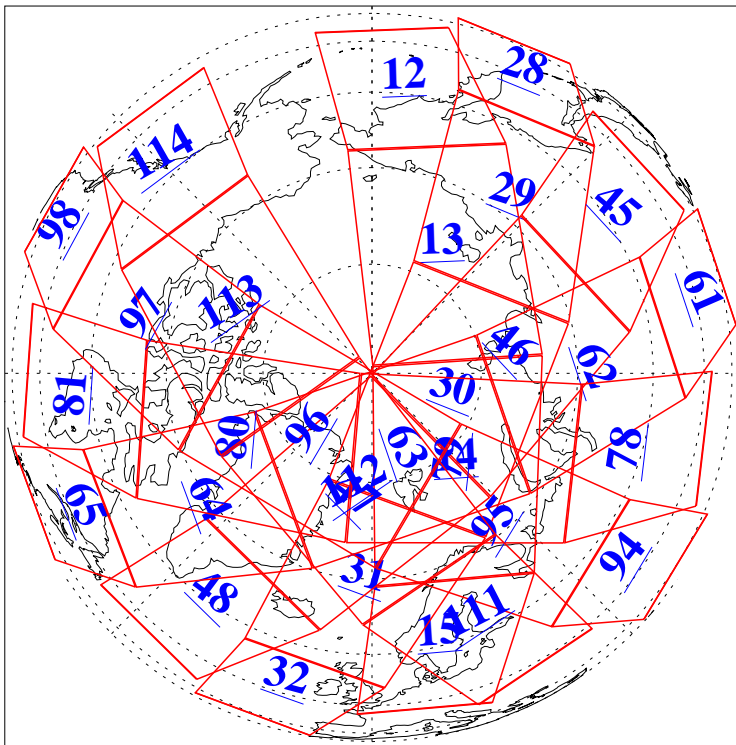

L1B Availability
AMSU Granules: 240
HSB Granules: 0
AIRS Granules: 240

30 Apr 2010
DoY 120
Aqua Day 2918
Granules: 1 to 120

Granules: 121 to 240

Legend: AMSU Available, HSB Available, AIRS Available

L1B Availability
AMSU Granules: 240
HSB Granules: 0
AIRS Granules: 240

30 Apr 2010
DoY 120
Aqua Day 2918
Ascending Granules

Descending Granules

Legend: AMSU Available, HSB Available, AIRS Available

L1B Availability
 AMSU Granules: 240
 HSB Granules: 0
 AIRS Granules: 240

30 Apr 2010
 DoY 120
 Aqua Day 2918

Northern Hemisphere Granules

Southern Hemisphere Granules

Legend: AMSU Available, HSB Available, AIRS Available