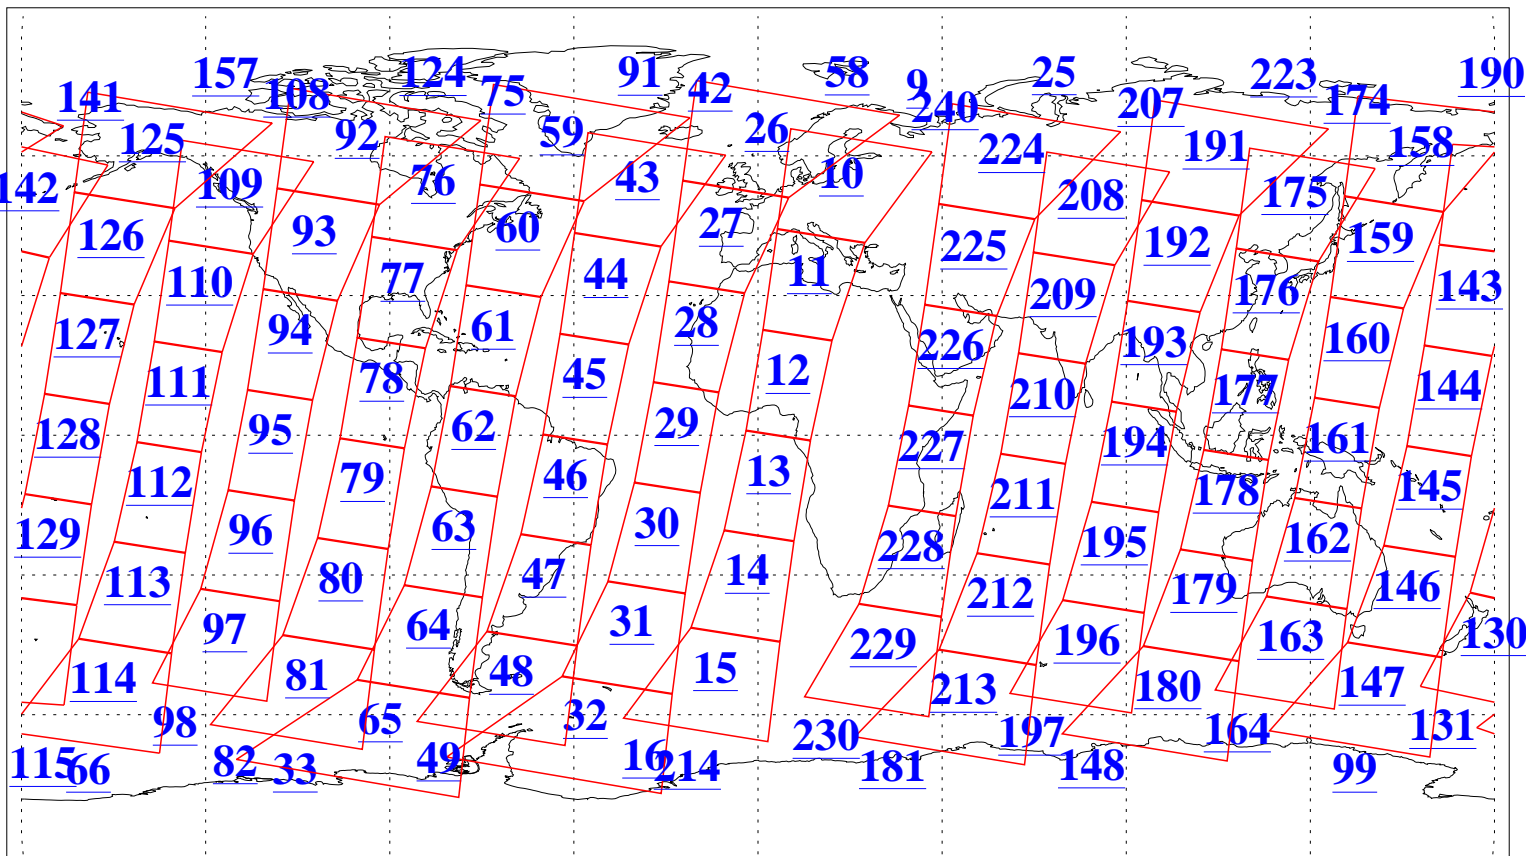

L1B Availability
AMSU Granules: 240
HSB Granules: 0
AIRS Granules: 240

27 Apr 2010
DoY 117
Aqua Day 2915
Granules: 1 to 120

Granules: 121 to 240

Legend: AMSU Available, HSB Available, AIRS Available

L1B Availability
AMSU Granules: 240
HSB Granules: 0
AIRS Granules: 240

27 Apr 2010
DoY 117
Aqua Day 2915

Ascending Granules

Descending Granules

Legend: AMSU Available, HSB Available, AIRS Available

L1B Availability
 AMSU Granules: 240
 HSB Granules: 0
 AIRS Granules: 240

27 Apr 2010
 DoY 117
 Aqua Day 2915

Northern Hemisphere Granules

Southern Hemisphere Granules

Legend: AMSU Available, HSB Available, AIRS Available