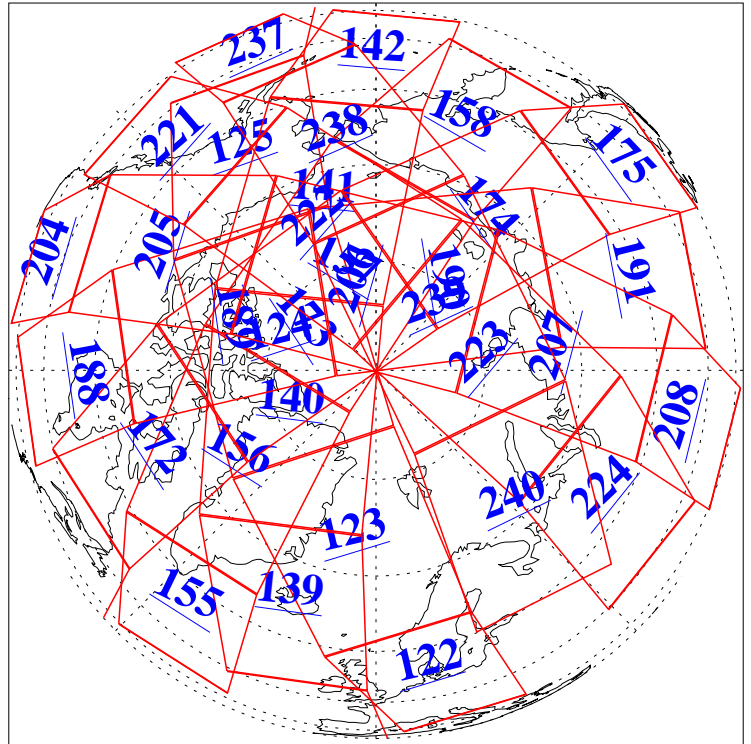

L1B Availability
AMSU Granules: 240
HSB Granules: 0
AIRS Granules: 240

27 Apr 2010
DoY 117
Aqua Day 2915
Granules: 1 to 120

Granules: 121 to 240

Legend: AMSU Available, HSB Available, AIRS Available

L1B Availability
AMSU Granules: 240
HSB Granules: 0
AIRS Granules: 240

27 Apr 2010
DoY 117
Aqua Day 2915

Ascending Granules

Descending Granules

Legend: AMSU Available, HSB Available, AIRS Available

L1B Availability
 AMSU Granules: 240
 HSB Granules: 0
 AIRS Granules: 240

27 Apr 2010
 DoY 117
 Aqua Day 2915

Northern Hemisphere Granules

Southern Hemisphere Granules

Legend: AMSU Available, HSB Available, AIRS Available