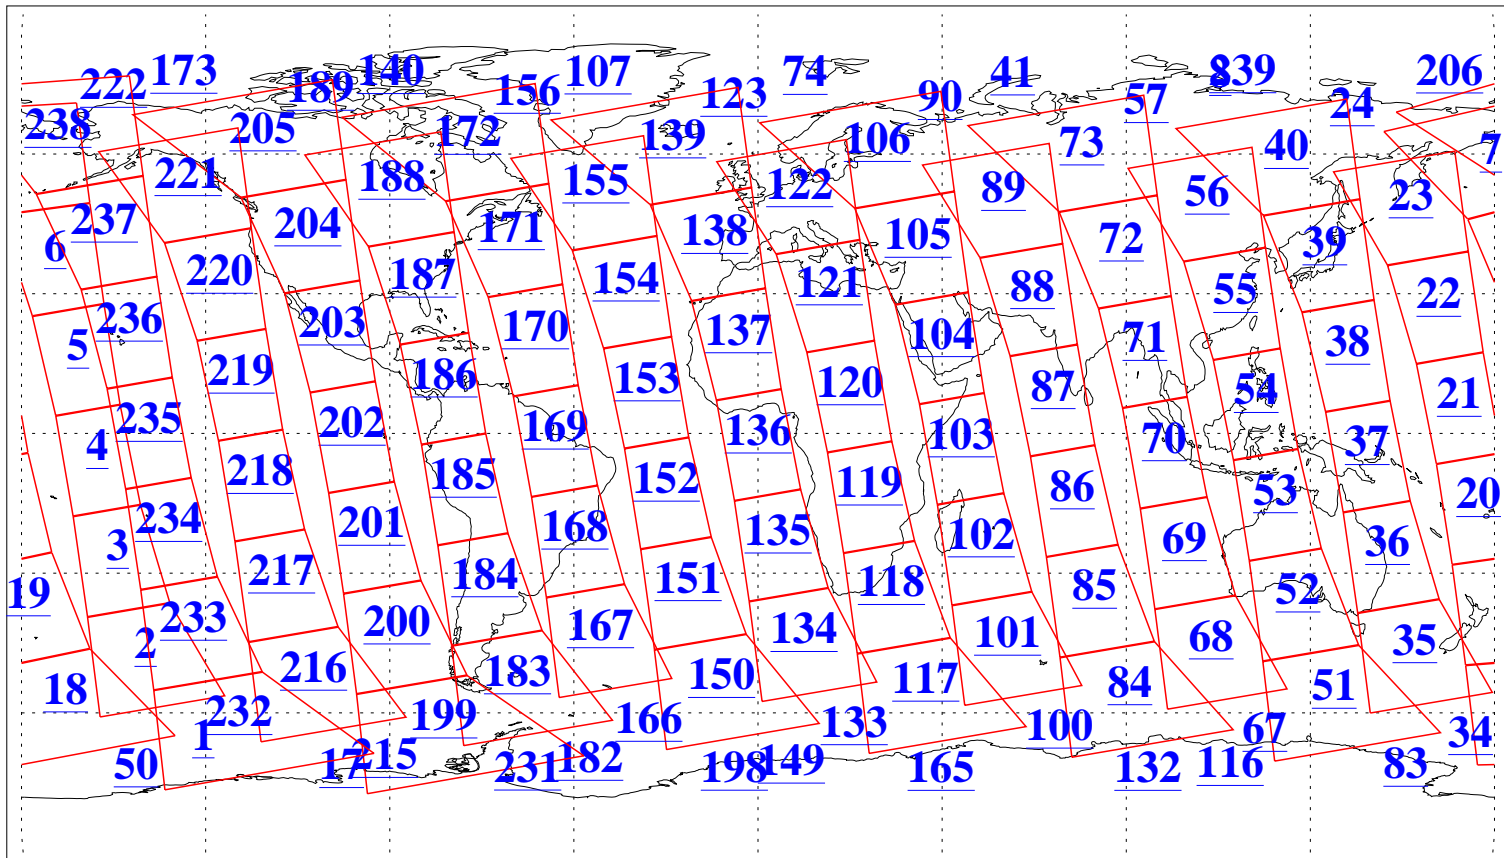

L1B Availability
AMSU Granules: 240
HSB Granules: 0
AIRS Granules: 240

27 Apr 2010
DoY 117
Aqua Day 2915
Granules: 1 to 120

Granules: 121 to 240

Legend: AMSU Available, HSB Available, AIRS Available

L1B Availability
AMSU Granules: 240
HSB Granules: 0
AIRS Granules: 240

27 Apr 2010
DoY 117
Aqua Day 2915

Ascending Granules

Descending Granules

Legend: AMSU Available, HSB Available, AIRS Available

L1B Availability
 AMSU Granules: 240
 HSB Granules: 0
 AIRS Granules: 240

27 Apr 2010
 DoY 117
 Aqua Day 2915

Northern Hemisphere Granules

Southern Hemisphere Granules

Legend: AMSU Available, HSB Available, AIRS Available