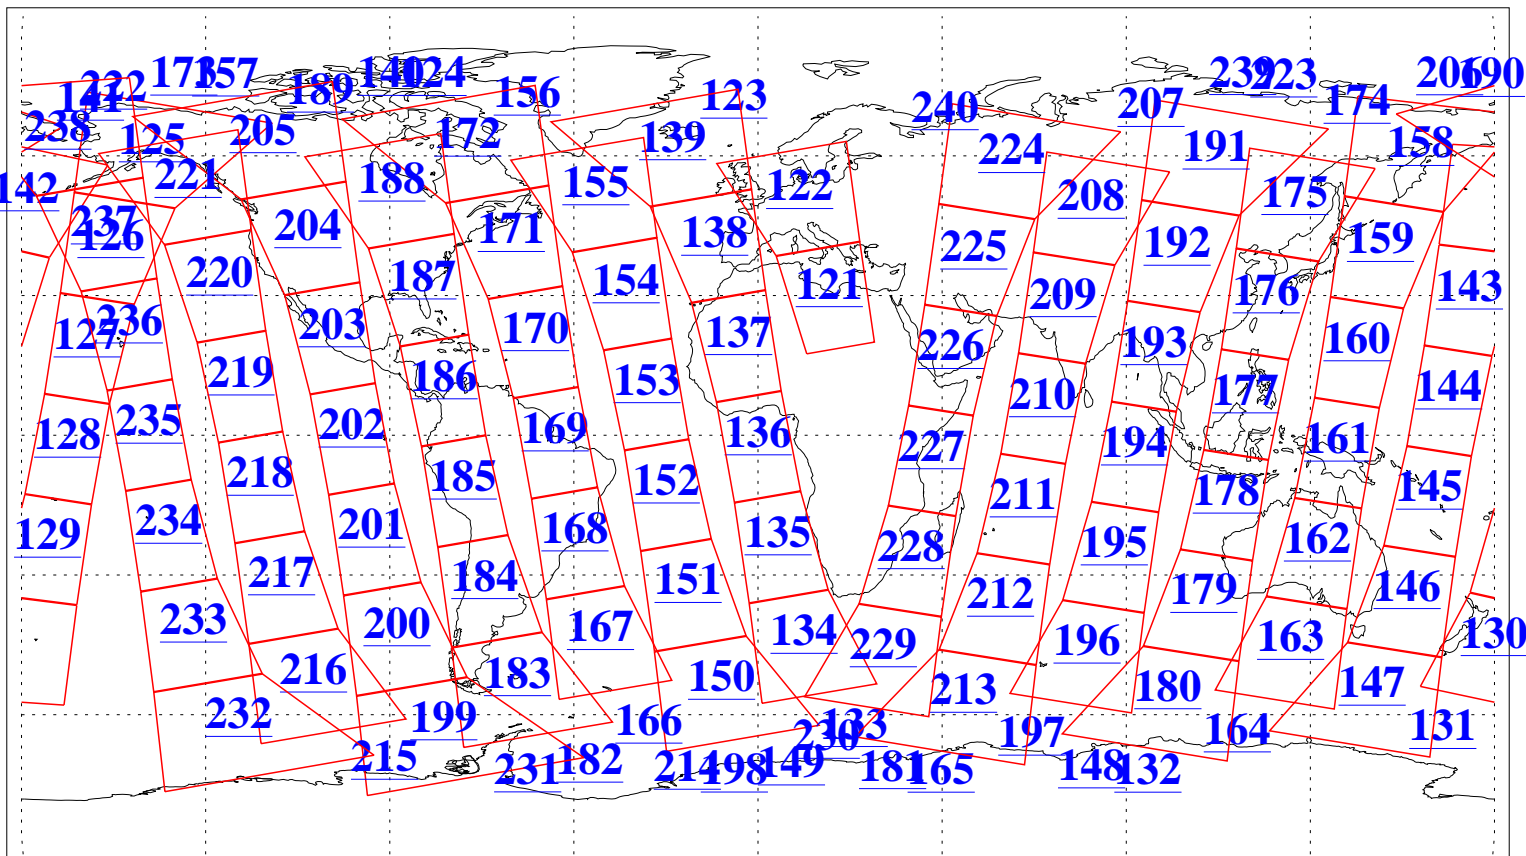

L1B Availability
AMSU Granules: 240
HSB Granules: 0
AIRS Granules: 240

27 Apr 2010
DoY 117
Aqua Day 2915
Granules: 1 to 120

Granules: 121 to 240

Legend: AMSU Available, HSB Available, AIRS Available

L1B Availability
AMSU Granules: 240
HSB Granules: 0
AIRS Granules: 240

27 Apr 2010
DoY 117
Aqua Day 2915

Ascending Granules

Descending Granules

Legend: AMSU Available, HSB Available, AIRS Available

L1B Availability
 AMSU Granules: 240
 HSB Granules: 0
 AIRS Granules: 240

27 Apr 2010
 DoY 117
 Aqua Day 2915

Northern Hemisphere Granules

Southern Hemisphere Granules

Legend: AMSU Available, HSB Available, AIRS Available