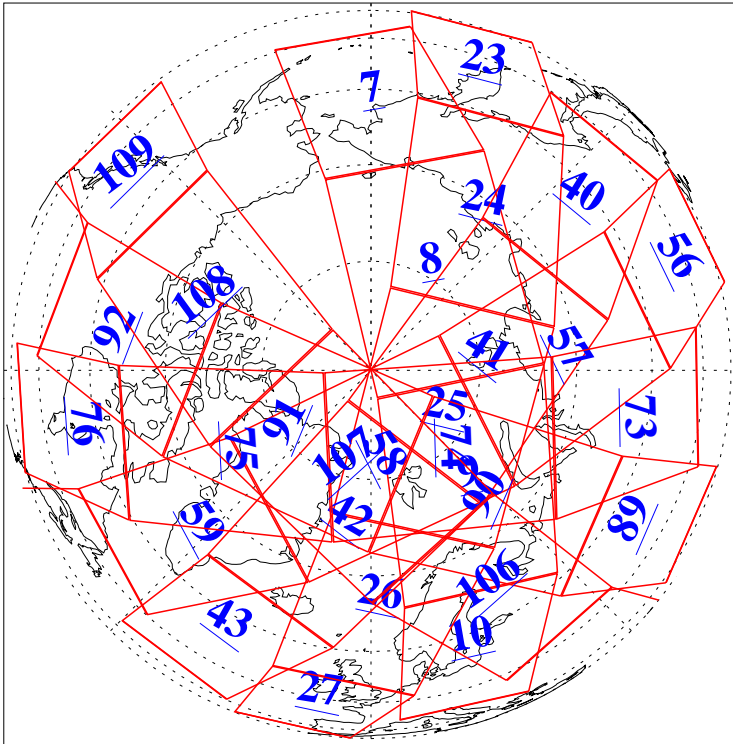

L1B Availability
AMSU Granules: 240
HSB Granules: 0
AIRS Granules: 240

27 Apr 2010
DoY 117
Aqua Day 2915
Granules: 1 to 120

Granules: 121 to 240

Legend: AMSU Available, HSB Available, AIRS Available

L1B Availability
AMSU Granules: 240
HSB Granules: 0
AIRS Granules: 240

27 Apr 2010
DoY 117
Aqua Day 2915

Ascending Granules

Descending Granules

Legend: AMSU Available, HSB Available, AIRS Available

L1B Availability
 AMSU Granules: 240
 HSB Granules: 0
 AIRS Granules: 240

27 Apr 2010
 DoY 117
 Aqua Day 2915

Northern Hemisphere Granules

Southern Hemisphere Granules

Legend: AMSU Available, HSB Available, AIRS Available