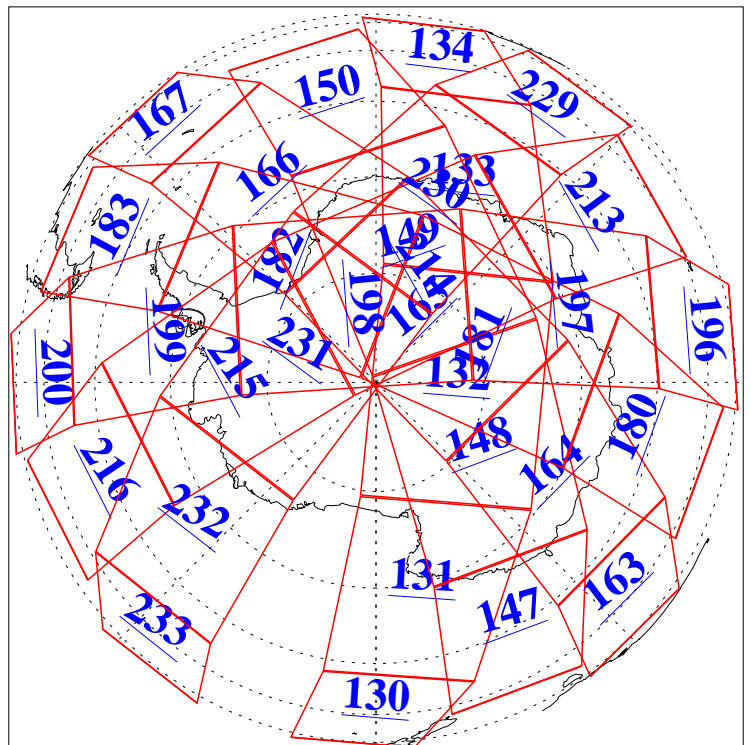

L1B Availability
AMSU Granules: 240
HSB Granules: 0
AIRS Granules: 240

27 Apr 2010
DoY 117
Aqua Day 2915
Granules: 1 to 120

Granules: 121 to 240

Legend: AMSU Available, HSB Available, AIRS Available

L1B Availability
AMSU Granules: 240
HSB Granules: 0
AIRS Granules: 240

27 Apr 2010
DoY 117
Aqua Day 2915

Ascending Granules

Descending Granules

Legend: AMSU Available, HSB Available, AIRS Available

L1B Availability
 AMSU Granules: 240
 HSB Granules: 0
 AIRS Granules: 240

27 Apr 2010
 DoY 117
 Aqua Day 2915

Northern Hemisphere Granules

Southern Hemisphere Granules

Legend: AMSU Available, HSB Available, AIRS Available