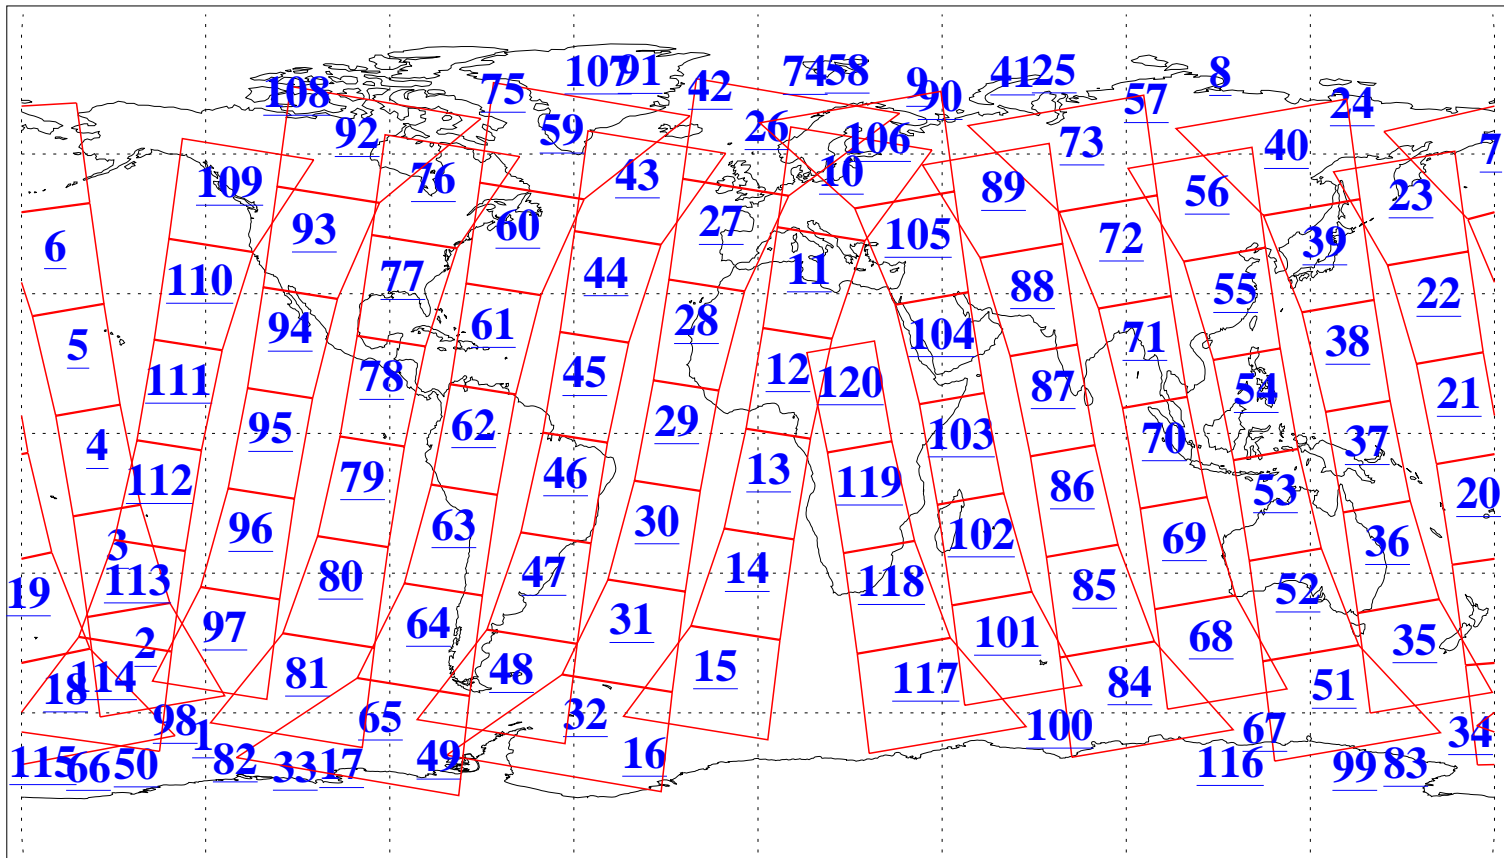

L1B Availability
AMSU Granules: 240
HSB Granules: 0
AIRS Granules: 240

27 Apr 2010
DoY 117
Aqua Day 2915
Granules: 1 to 120

Granules: 121 to 240

Legend: AMSU Available, HSB Available, AIRS Available

L1B Availability
AMSU Granules: 240
HSB Granules: 0
AIRS Granules: 240

27 Apr 2010
DoY 117
Aqua Day 2915

Ascending Granules

Descending Granules

Legend: AMSU Available, HSB Available, AIRS Available

L1B Availability
 AMSU Granules: 240
 HSB Granules: 0
 AIRS Granules: 240

27 Apr 2010
 DoY 117
 Aqua Day 2915

Northern Hemisphere Granules

Southern Hemisphere Granules

Legend: AMSU Available, HSB Available, AIRS Available