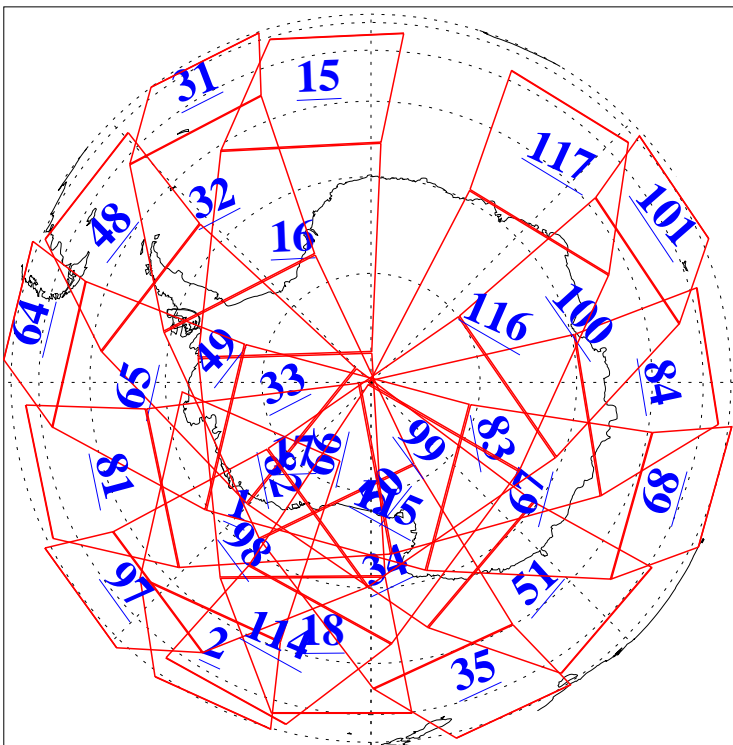

L1B Availability
AMSU Granules: 240
HSB Granules: 0
AIRS Granules: 240

27 Apr 2010
DoY 117
Aqua Day 2915
Granules: 1 to 120

Granules: 121 to 240

Legend: AMSU Available, HSB Available, AIRS Available

L1B Availability
AMSU Granules: 240
HSB Granules: 0
AIRS Granules: 240

27 Apr 2010
DoY 117
Aqua Day 2915

Ascending Granules

Descending Granules

Legend: AMSU Available, HSB Available, AIRS Available

L1B Availability
 AMSU Granules: 240
 HSB Granules: 0
 AIRS Granules: 240

27 Apr 2010
 DoY 117
 Aqua Day 2915

Northern Hemisphere Granules

Southern Hemisphere Granules

Legend: AMSU Available, HSB Available, AIRS Available