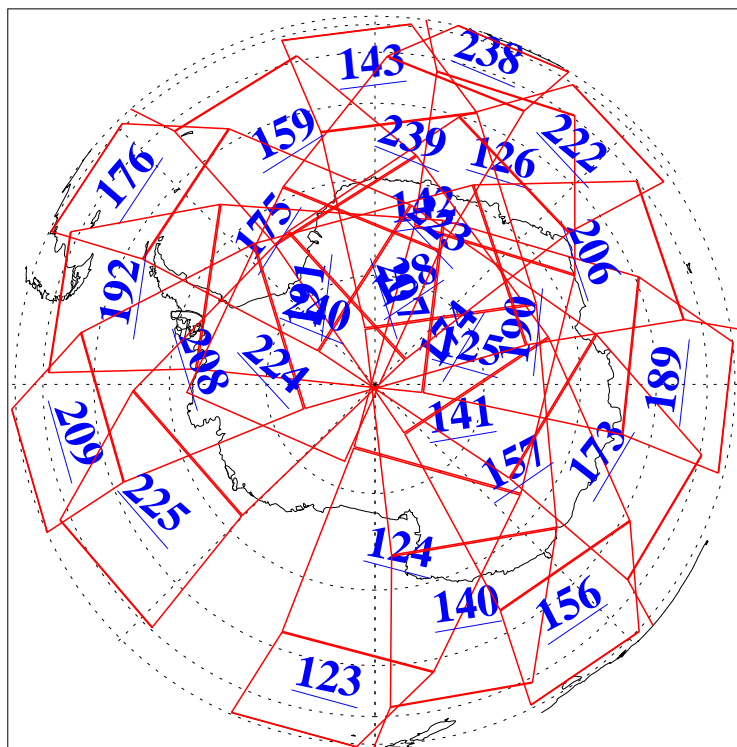

L1B Availability
AMSU Granules: 240
HSB Granules: 0
AIRS Granules: 240

26 Apr 2010
DoY 116
Aqua Day 2914
Granules: 1 to 120

Granules: 121 to 240

Legend: AMSU Available, HSB Available, AIRS Available

L1B Availability
AMSU Granules: 240
HSB Granules: 0
AIRS Granules: 240

26 Apr 2010
DoY 116
Aqua Day 2914

Ascending Granules

Descending Granules

Legend: AMSU Available, HSB Available, AIRS Available

L1B Availability
AMSU Granules: 240
HSB Granules: 0
AIRS Granules: 240

26 Apr 2010
DoY 116
Aqua Day 2914

Northern Hemisphere Granules

Southern Hemisphere Granules

Legend: AMSU Available, HSB Available, AIRS Available