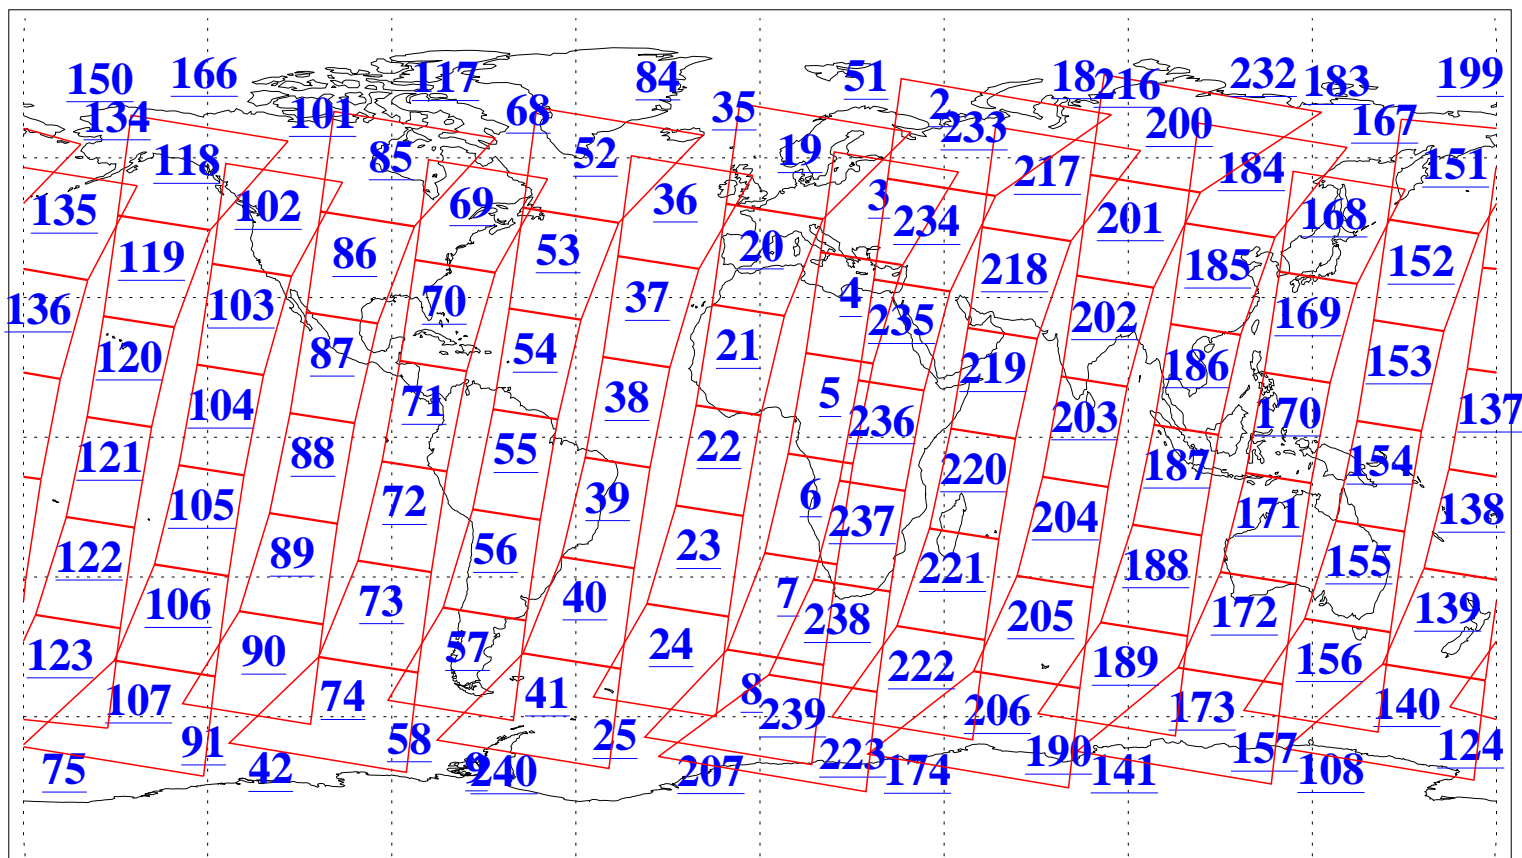

L1B Availability
AMSU Granules: 240
HSB Granules: 0
AIRS Granules: 240

26 Apr 2010
DoY 116
Aqua Day 2914
Granules: 1 to 120

Granules: 121 to 240

Legend: AMSU Available, HSB Available, AIRS Available

L1B Availability
AMSU Granules: 240
HSB Granules: 0
AIRS Granules: 240

26 Apr 2010
DoY 116
Aqua Day 2914

Ascending Granules

Descending Granules

Legend: AMSU Available, HSB Available, AIRS Available

L1B Availability
AMSU Granules: 240
HSB Granules: 0
AIRS Granules: 240

26 Apr 2010
DoY 116
Aqua Day 2914

Northern Hemisphere Granules

Southern Hemisphere Granules

Legend: AMSU Available, HSB Available, AIRS Available