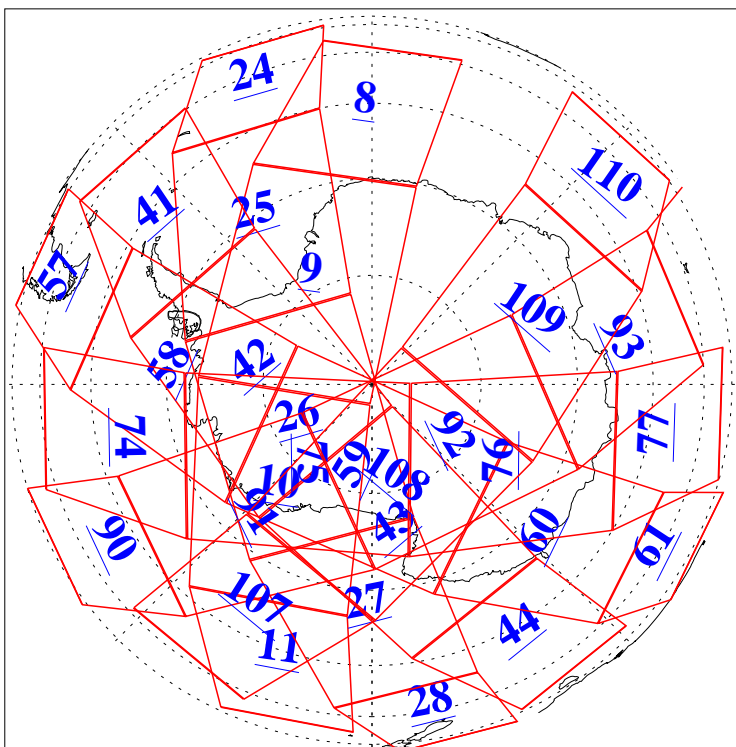

L1B Availability
AMSU Granules: 240
HSB Granules: 0
AIRS Granules: 240

26 Apr 2010
DoY 116
Aqua Day 2914
Granules: 1 to 120

Granules: 121 to 240

Legend: AMSU Available, HSB Available, AIRS Available

L1B Availability
AMSU Granules: 240
HSB Granules: 0
AIRS Granules: 240

26 Apr 2010
DoY 116
Aqua Day 2914

Ascending Granules

Descending Granules

Legend: AMSU Available, HSB Available, AIRS Available

L1B Availability
AMSU Granules: 240
HSB Granules: 0
AIRS Granules: 240

26 Apr 2010
DoY 116
Aqua Day 2914

Northern Hemisphere Granules

Southern Hemisphere Granules

Legend: AMSU Available, HSB Available, AIRS Available