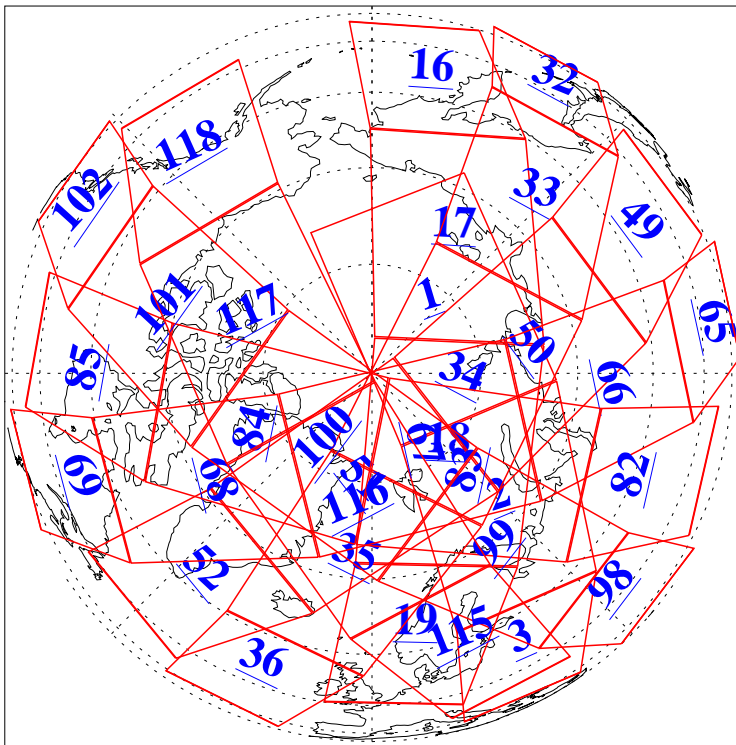

L1B Availability
AMSU Granules: 240
HSB Granules: 0
AIRS Granules: 240

26 Apr 2010
DoY 116
Aqua Day 2914
Granules: 1 to 120

Granules: 121 to 240

Legend: AMSU Available, HSB Available, AIRS Available

L1B Availability
AMSU Granules: 240
HSB Granules: 0
AIRS Granules: 240

26 Apr 2010
DoY 116
Aqua Day 2914

Ascending Granules

Descending Granules

Legend: AMSU Available, HSB Available, AIRS Available

L1B Availability
AMSU Granules: 240
HSB Granules: 0
AIRS Granules: 240

26 Apr 2010
DoY 116
Aqua Day 2914

Northern Hemisphere Granules

Southern Hemisphere Granules

Legend: AMSU Available, HSB Available, AIRS Available