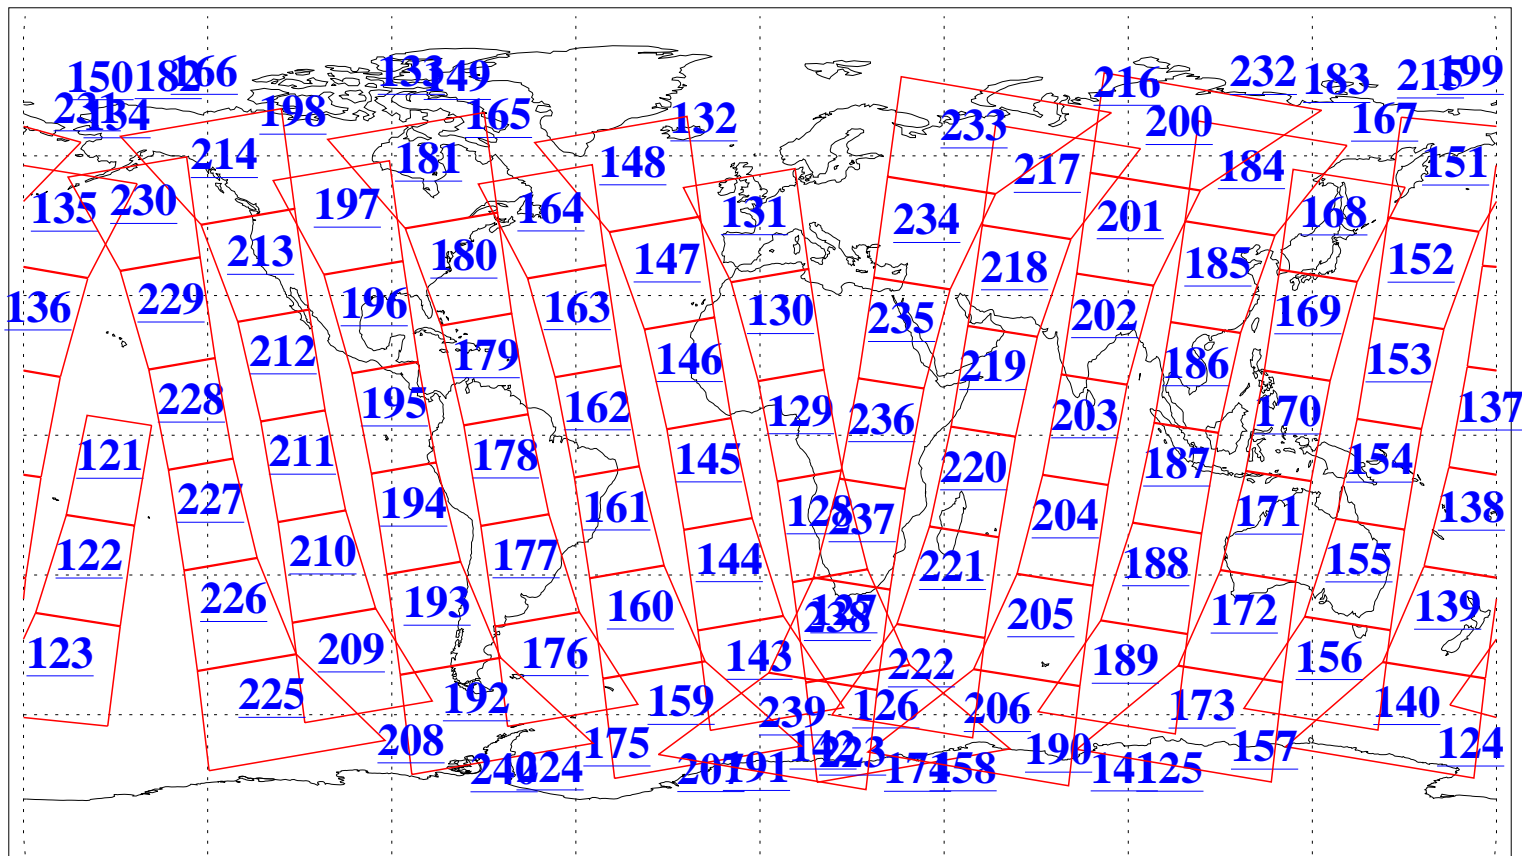

L1B Availability
AMSU Granules: 240
HSB Granules: 0
AIRS Granules: 240

26 Apr 2010
DoY 116
Aqua Day 2914
Granules: 1 to 120

Granules: 121 to 240

Legend: AMSU Available, HSB Available, AIRS Available

L1B Availability
AMSU Granules: 240
HSB Granules: 0
AIRS Granules: 240

26 Apr 2010
DoY 116
Aqua Day 2914

Ascending Granules

Descending Granules

Legend: AMSU Available, HSB Available, AIRS Available

L1B Availability
AMSU Granules: 240
HSB Granules: 0
AIRS Granules: 240

26 Apr 2010
DoY 116
Aqua Day 2914