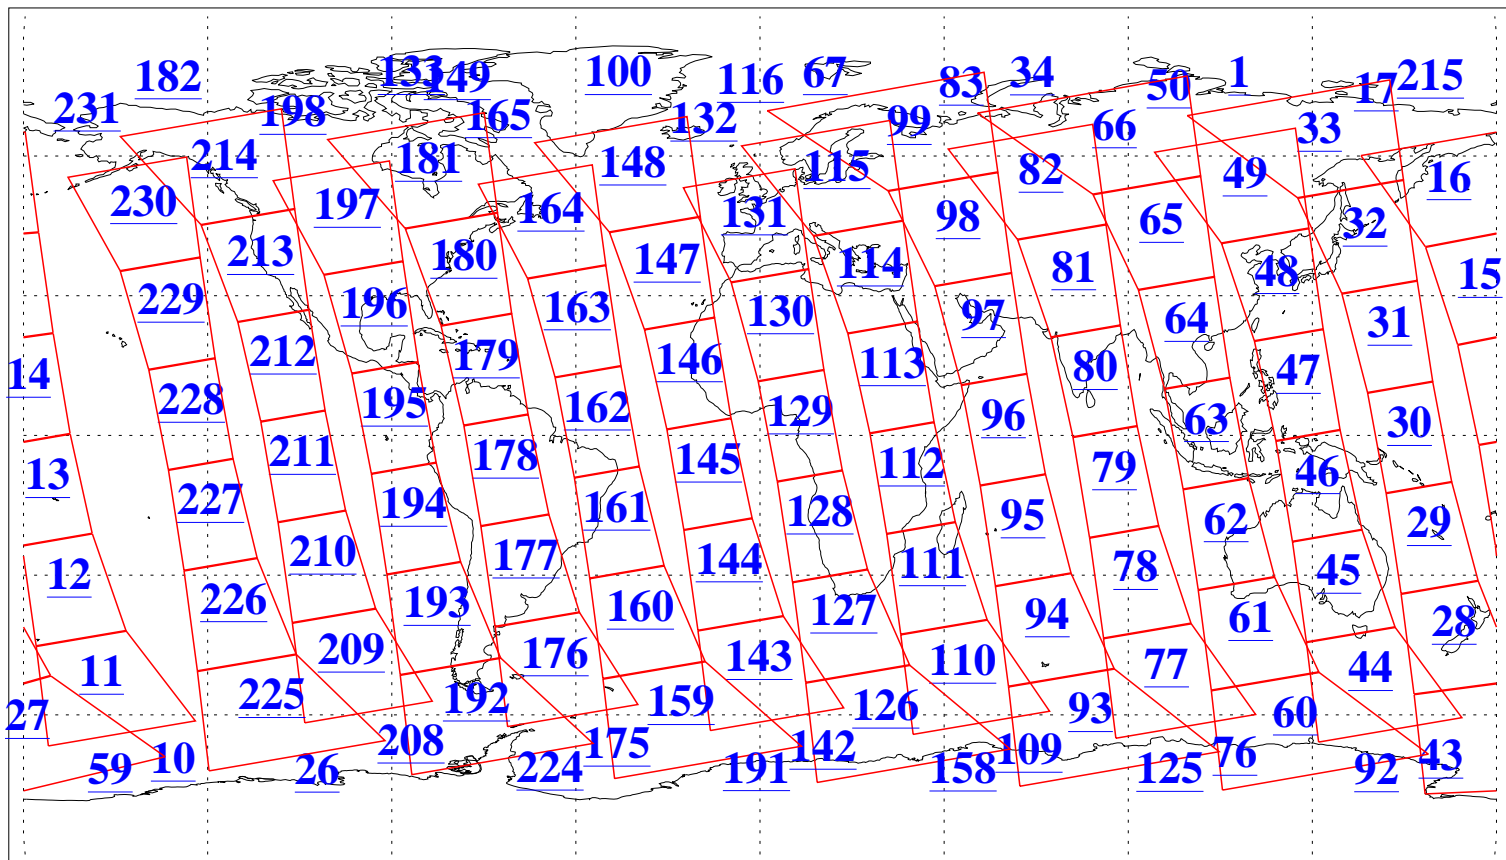

L1B Availability
AMSU Granules: 240
HSB Granules: 0
AIRS Granules: 240

26 Apr 2010
DoY 116
Aqua Day 2914
Granules: 1 to 120

Granules: 121 to 240

Legend: AMSU Available, HSB Available, AIRS Available

L1B Availability
AMSU Granules: 240
HSB Granules: 0
AIRS Granules: 240

26 Apr 2010
DoY 116
Aqua Day 2914

Ascending Granules

Descending Granules

Legend: AMSU Available, HSB Available, AIRS Available

L1B Availability
AMSU Granules: 240
HSB Granules: 0
AIRS Granules: 240

26 Apr 2010
DoY 116
Aqua Day 2914

Northern Hemisphere Granules

Southern Hemisphere Granules

Legend: AMSU Available, HSB Available, AIRS Available