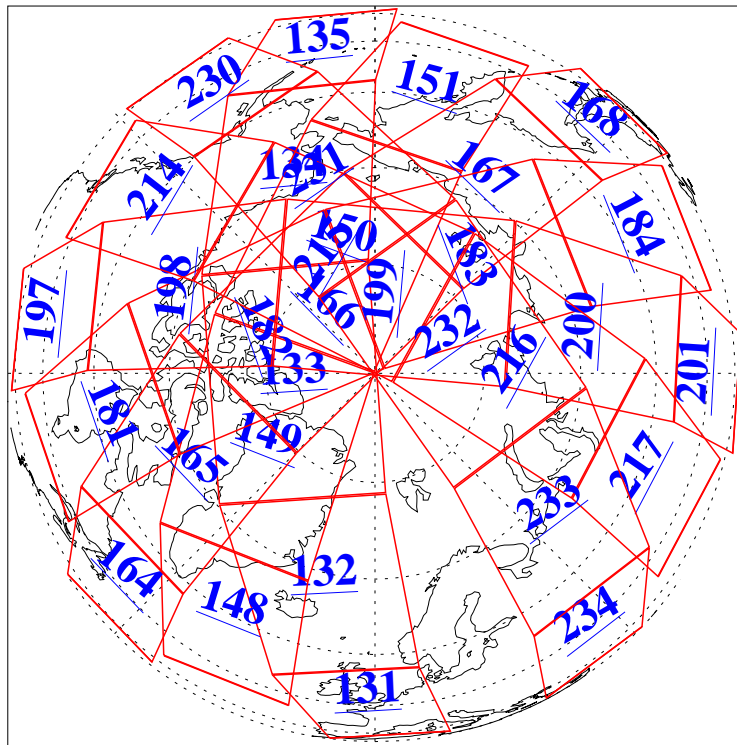

26 Apr 2010
DoY 116
Aqua Day 2914

Ascending Granules

Descending Granules

Legend: AMSU Available, HSB Available, AIRS Available

L1B Availability
AMSU Granules: 240
HSB Granules: 0
AIRS Granules: 240

26 Apr 2010
DoY 116
Aqua Day 2914

Northern Hemisphere Granules

Southern Hemisphere Granules

Legend: AMSU Available, HSB Available, AIRS Available