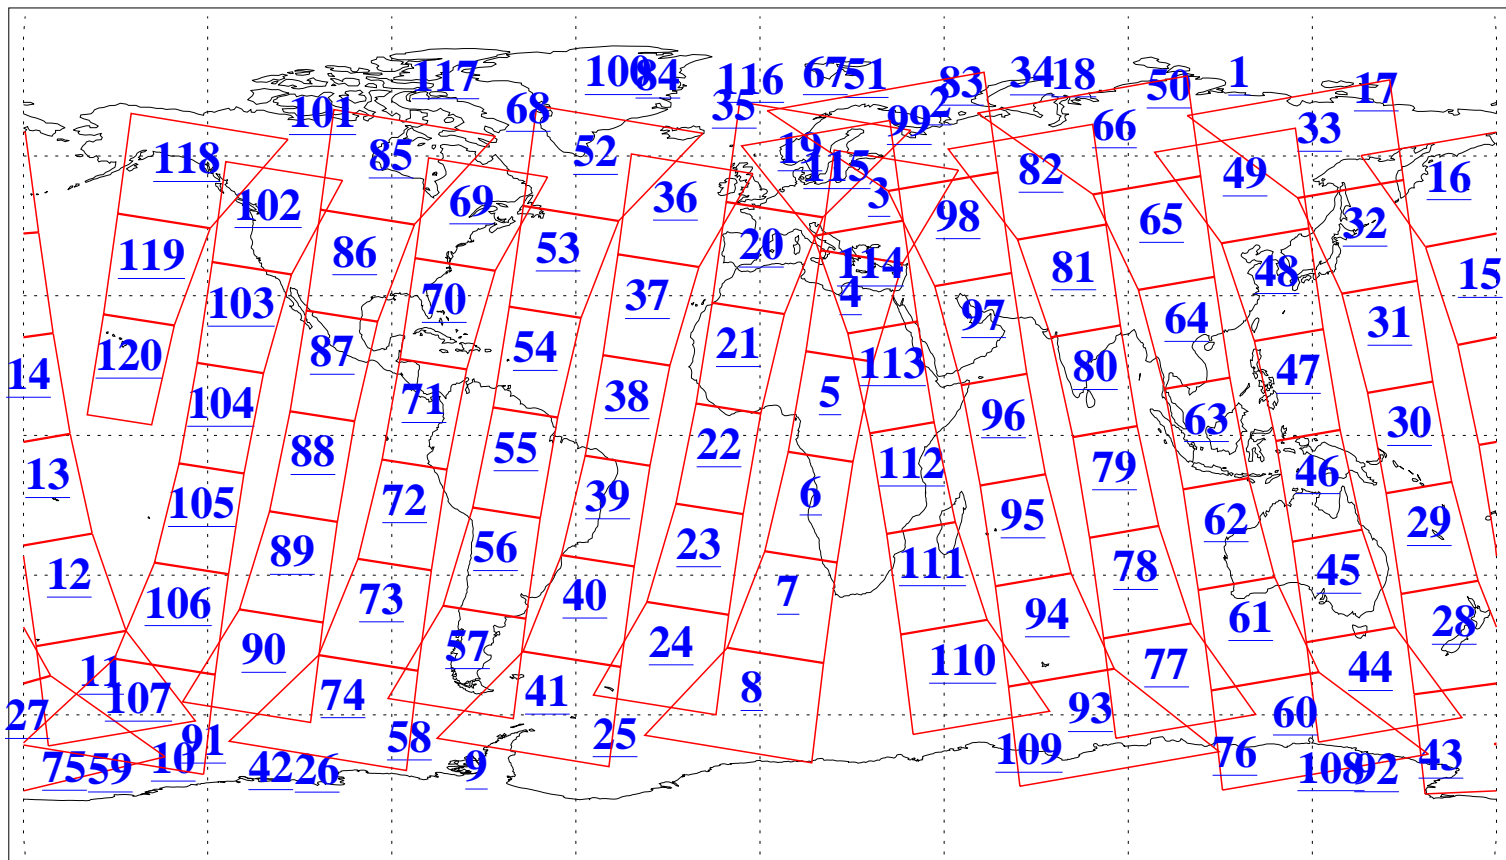

L1B Availability
AMSU Granules: 240
HSB Granules: 0
AIRS Granules: 240

26 Apr 2010
DoY 116
Aqua Day 2914
Granules: 1 to 120

Granules: 121 to 240

Legend: AMSU Available, HSB Available, AIRS Available

L1B Availability
AMSU Granules: 240
HSB Granules: 0
AIRS Granules: 240

26 Apr 2010
DoY 116
Aqua Day 2914

Ascending Granules

Descending Granules

Legend: AMSU Available, HSB Available, AIRS Available

L1B Availability
AMSU Granules: 240
HSB Granules: 0
AIRS Granules: 240

26 Apr 2010
DoY 116
Aqua Day 2914

Northern Hemisphere Granules

Southern Hemisphere Granules

Legend: AMSU Available, HSB Available, AIRS Available