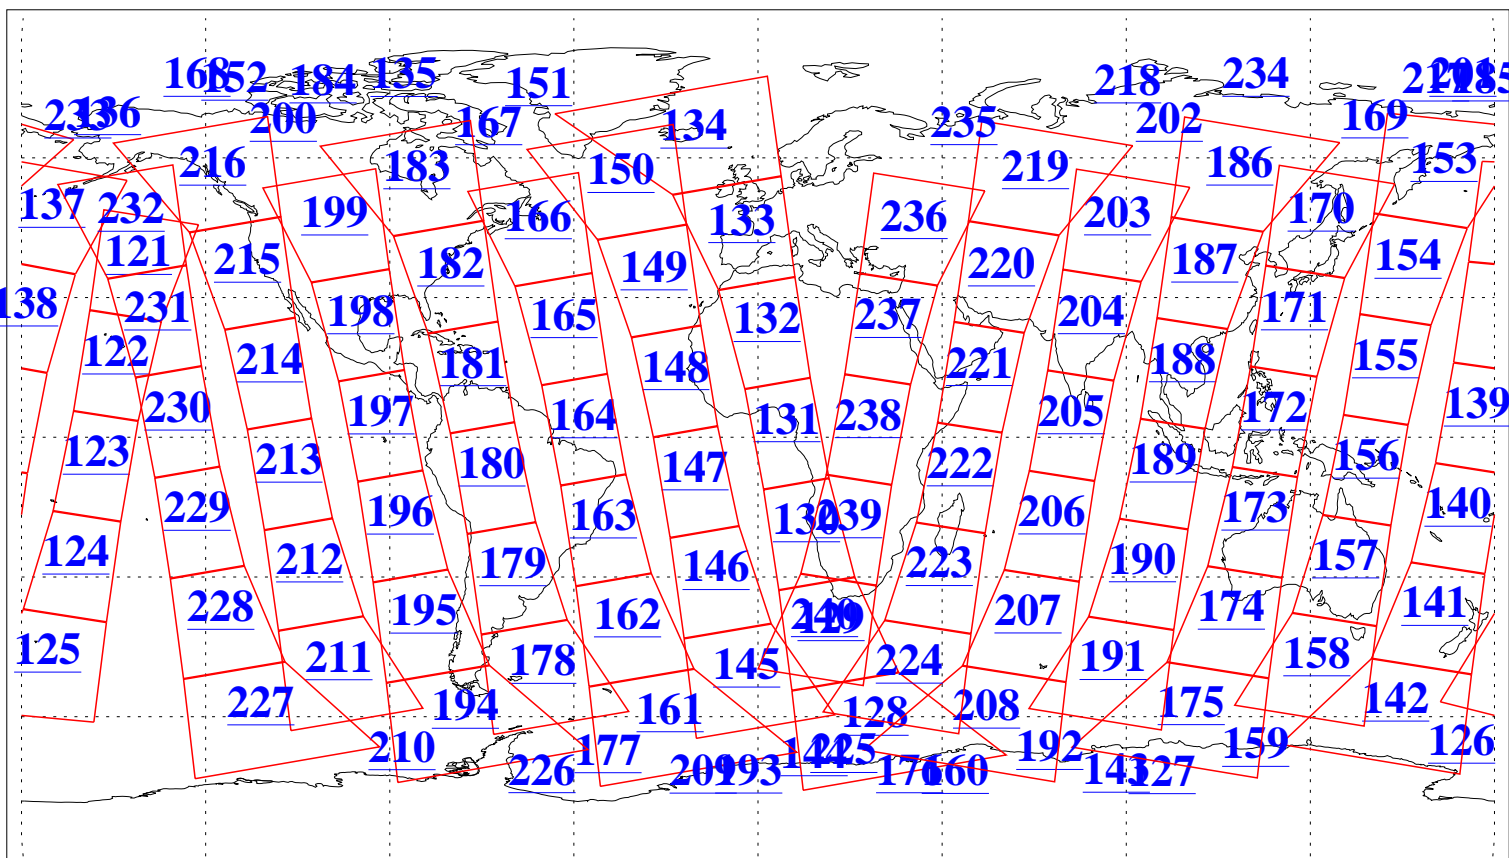

L1B Availability
AMSU Granules: 240
HSB Granules: 0
AIRS Granules: 237

24 Apr 2010
DoY 114
Aqua Day 2912
Granules: 1 to 120

Granules: 121 to 240

Legend: AMSU Available, HSB Available, AIRS Available

L1B Availability
AMSU Granules: 240
HSB Granules: 0
AIRS Granules: 237

24 Apr 2010
DoY 114
Aqua Day 2912

Ascending Granules

Descending Granules

Legend: AMSU Available, HSB Available, AIRS Available

L1B Availability
 AMSU Granules: 240
 HSB Granules: 0
 AIRS Granules: 237

24 Apr 2010
 DoY 114
 Aqua Day 2912