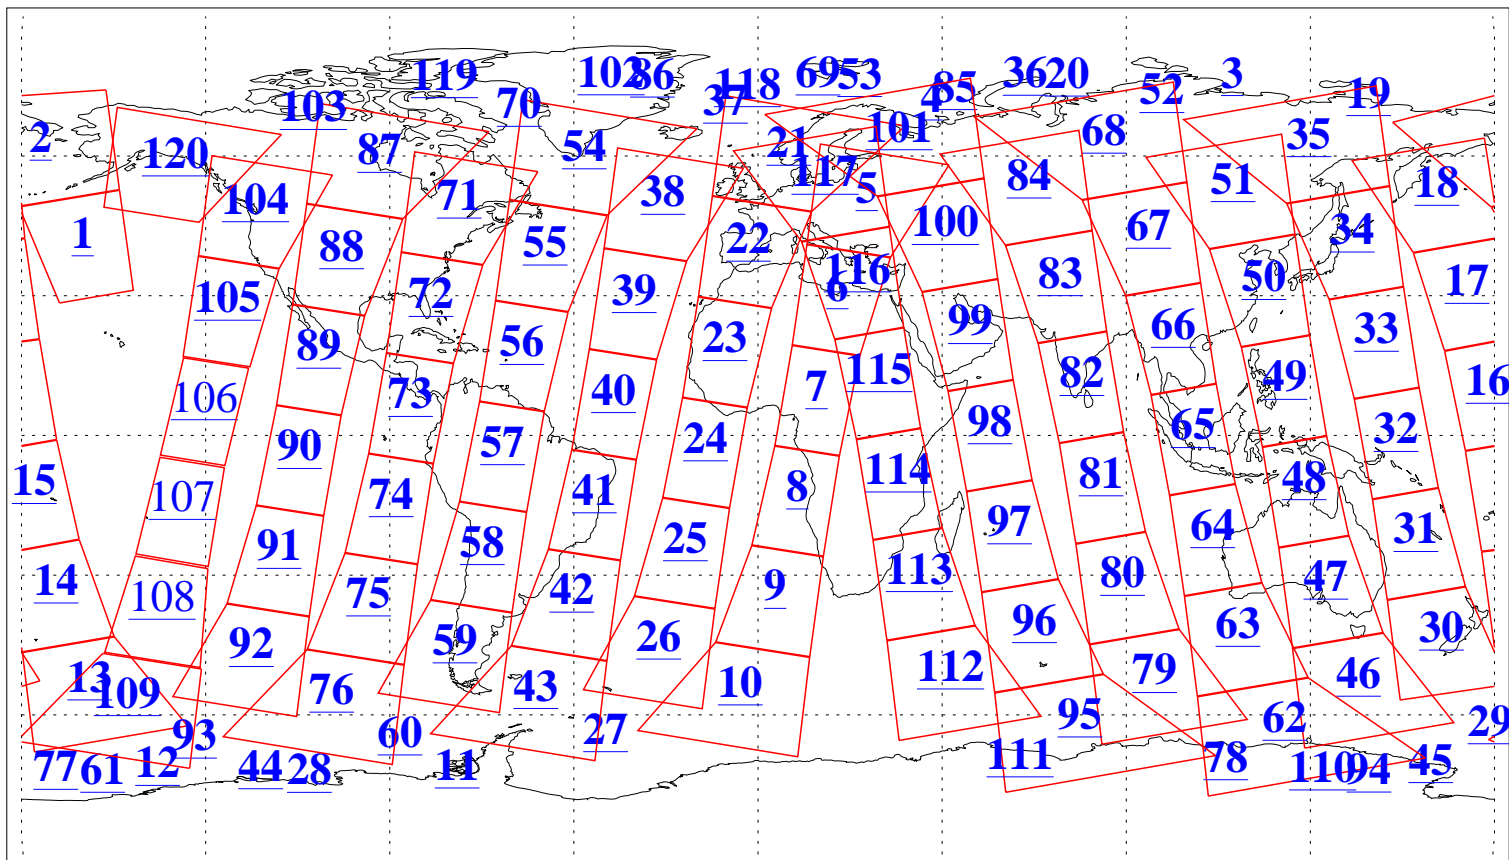

L1B Availability
AMSU Granules: 240
HSB Granules: 0
AIRS Granules: 237

24 Apr 2010
DoY 114
Aqua Day 2912
Granules: 1 to 120

Granules: 121 to 240

Legend: AMSU Available, HSB Available, AIRS Available

L1B Availability
AMSU Granules: 240
HSB Granules: 0
AIRS Granules: 237

24 Apr 2010
DoY 114
Aqua Day 2912

Ascending Granules

Descending Granules

Legend: AMSU Available, HSB Available, AIRS Available

L1B Availability
 AMSU Granules: 240
 HSB Granules: 0
 AIRS Granules: 237

24 Apr 2010
 DoY 114
 Aqua Day 2912

Northern Hemisphere Granules

Southern Hemisphere Granules

Legend: AMSU Available, ~~HSB Available~~, AIRS Available