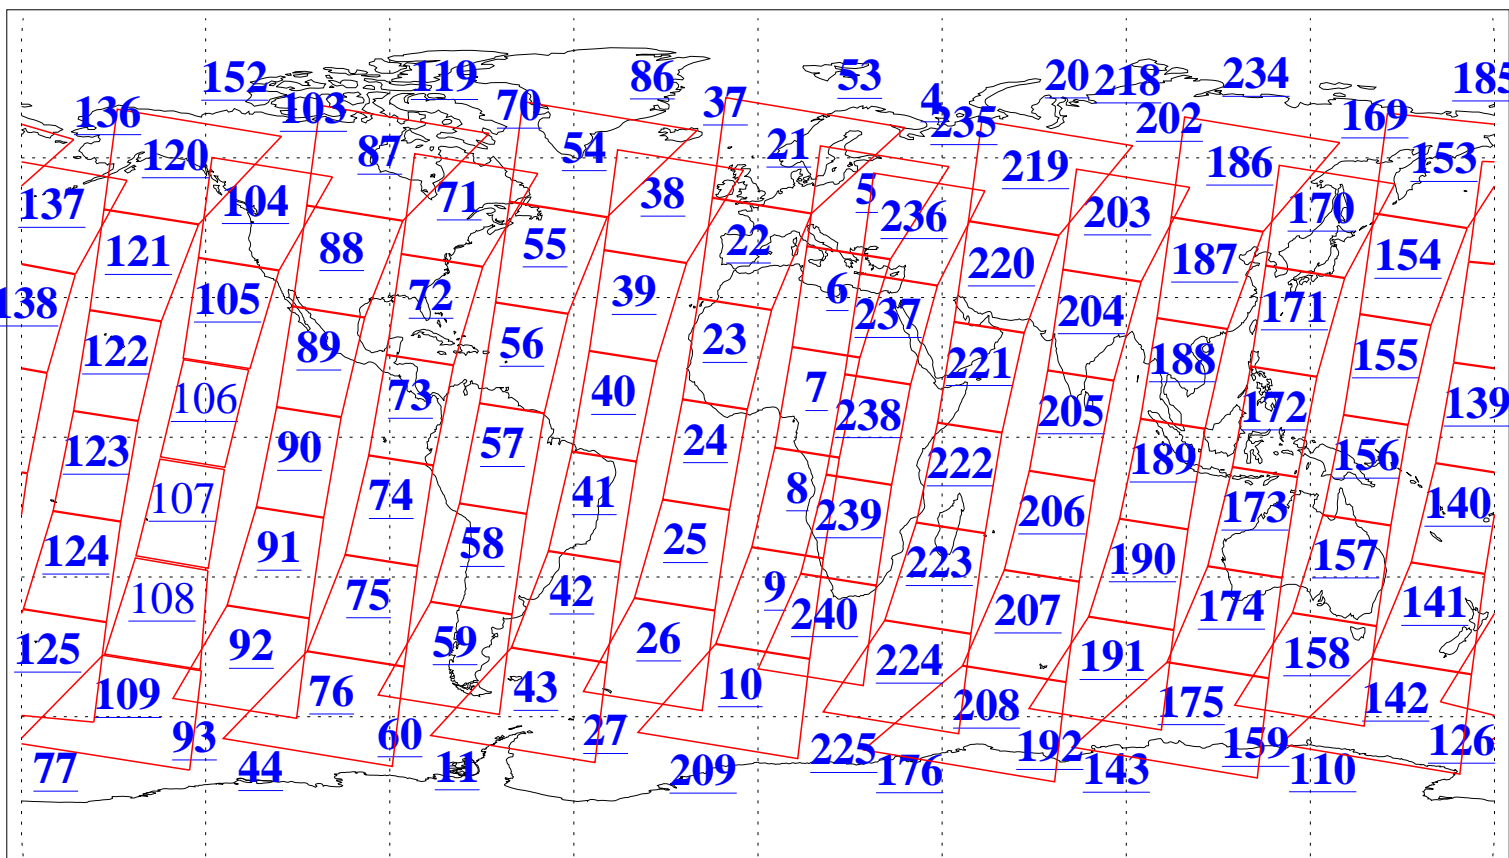

L1B Availability
AMSU Granules: 240
HSB Granules: 0
AIRS Granules: 237

24 Apr 2010
DoY 114
Aqua Day 2912
Granules: 1 to 120

Granules: 121 to 240

Legend: AMSU Available, HSB Available, AIRS Available

L1B Availability
AMSU Granules: 240
HSB Granules: 0
AIRS Granules: 237

24 Apr 2010
DoY 114
Aqua Day 2912

Ascending Granules

Descending Granules

Legend: AMSU Available, HSB Available, AIRS Available

L1B Availability
 AMSU Granules: 240
 HSB Granules: 0
 AIRS Granules: 237

24 Apr 2010
 DoY 114
 Aqua Day 2912