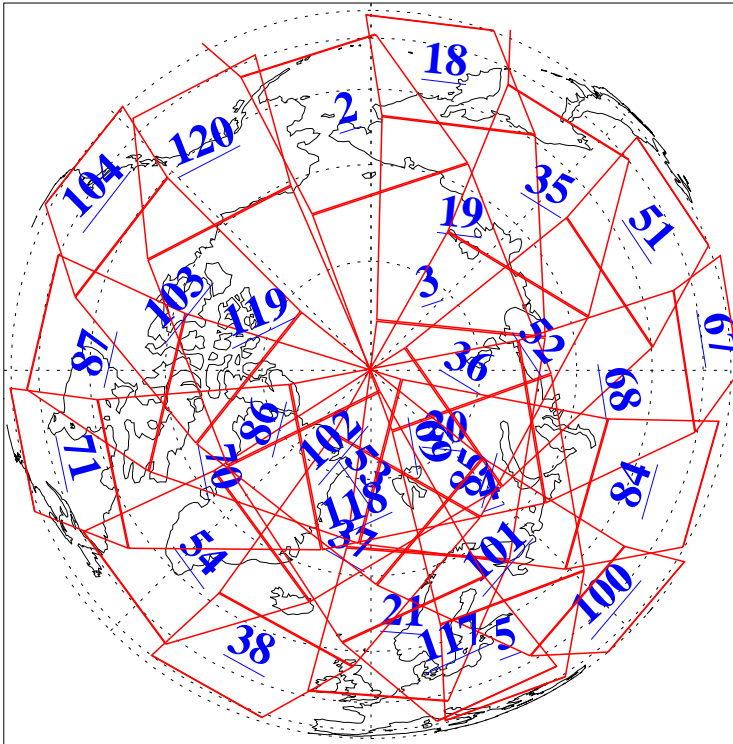

L1B Availability
AMSU Granules: 240
HSB Granules: 0
AIRS Granules: 237

24 Apr 2010
DoY 114
Aqua Day 2912
Granules: 1 to 120

Granules: 121 to 240

Legend: AMSU Available, HSB Available, AIRS Available

L1B Availability
AMSU Granules: 240
HSB Granules: 0
AIRS Granules: 237

24 Apr 2010
DoY 114
Aqua Day 2912

Ascending Granules

Descending Granules

Legend: AMSU Available, HSB Available, AIRS Available

L1B Availability
 AMSU Granules: 240
 HSB Granules: 0
 AIRS Granules: 237

24 Apr 2010
 DoY 114
 Aqua Day 2912

Northern Hemisphere Granules

Southern Hemisphere Granules

Legend: AMSU Available, ~~HSB Available~~, AIRS Available