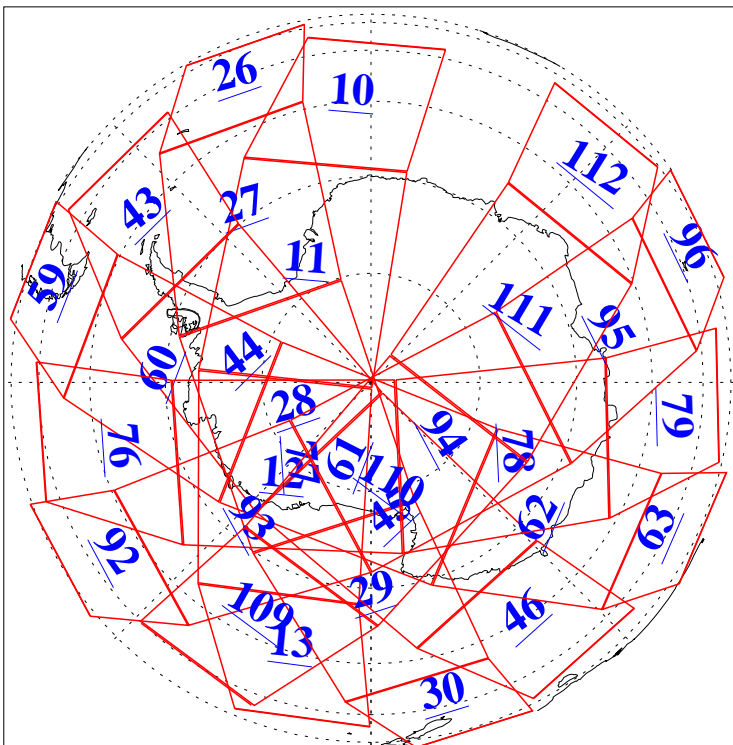

L1B Availability
AMSU Granules: 240
HSB Granules: 0
AIRS Granules: 237

24 Apr 2010
DoY 114
Aqua Day 2912
Granules: 1 to 120

Granules: 121 to 240

Legend: AMSU Available, HSB Available, AIRS Available

L1B Availability
AMSU Granules: 240
HSB Granules: 0
AIRS Granules: 237

24 Apr 2010
DoY 114
Aqua Day 2912

Ascending Granules

Descending Granules

Legend: AMSU Available, HSB Available, AIRS Available

L1B Availability
 AMSU Granules: 240
 HSB Granules: 0
 AIRS Granules: 237

24 Apr 2010
 DoY 114
 Aqua Day 2912

Northern Hemisphere Granules

Southern Hemisphere Granules

Legend: AMSU Available, ~~HSB Available~~, AIRS Available