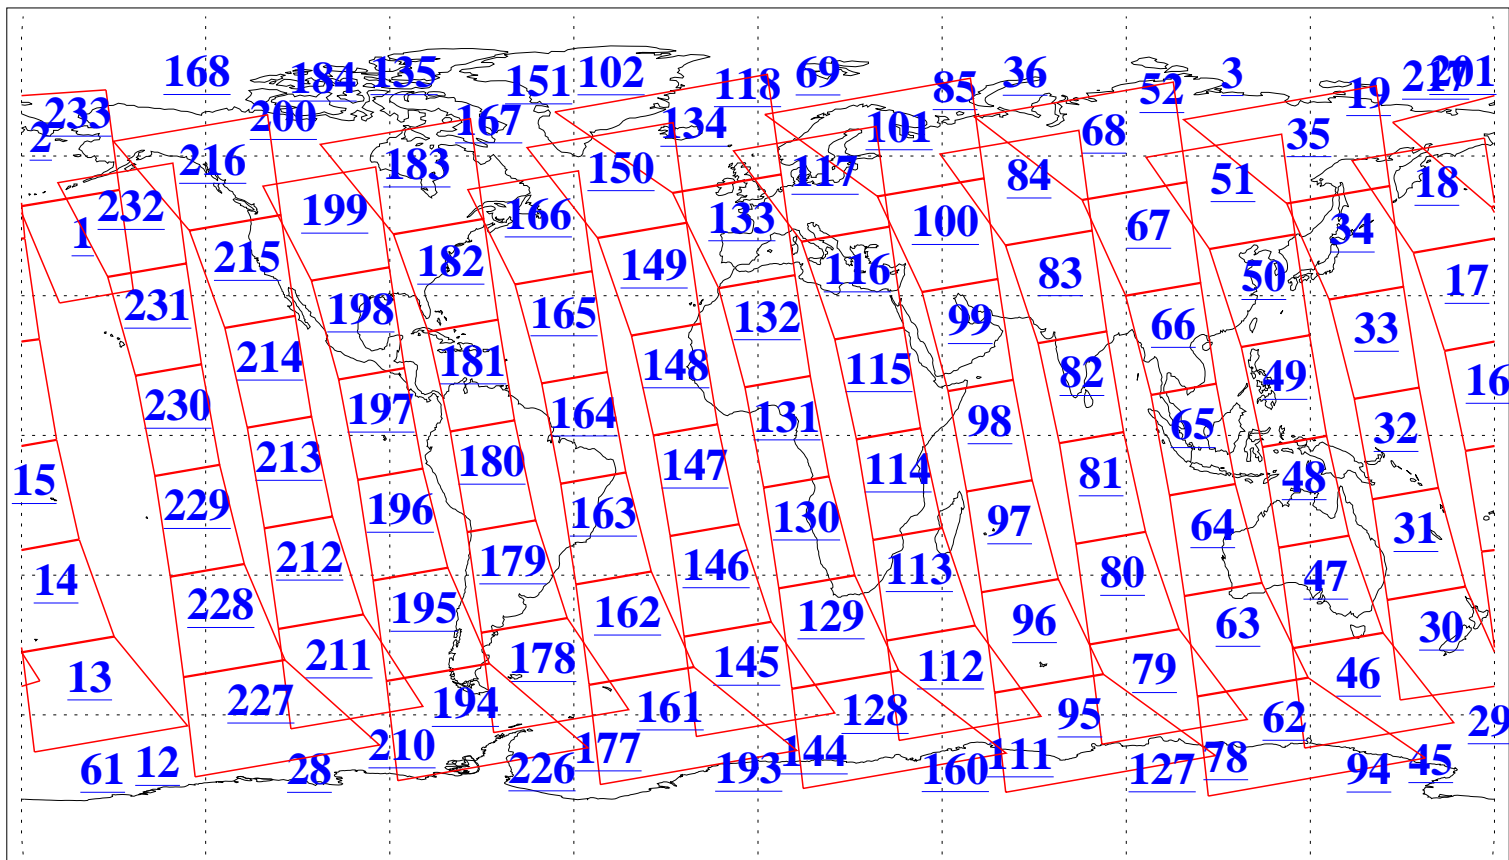

L1B Availability
AMSU Granules: 240
HSB Granules: 0
AIRS Granules: 237

24 Apr 2010
DoY 114
Aqua Day 2912
Granules: 1 to 120

Granules: 121 to 240

Legend: AMSU Available, HSB Available, AIRS Available

L1B Availability
AMSU Granules: 240
HSB Granules: 0
AIRS Granules: 237

24 Apr 2010
DoY 114
Aqua Day 2912

Ascending Granules

Descending Granules

Legend: AMSU Available, HSB Available, AIRS Available

L1B Availability
 AMSU Granules: 240
 HSB Granules: 0
 AIRS Granules: 237

24 Apr 2010
 DoY 114
 Aqua Day 2912