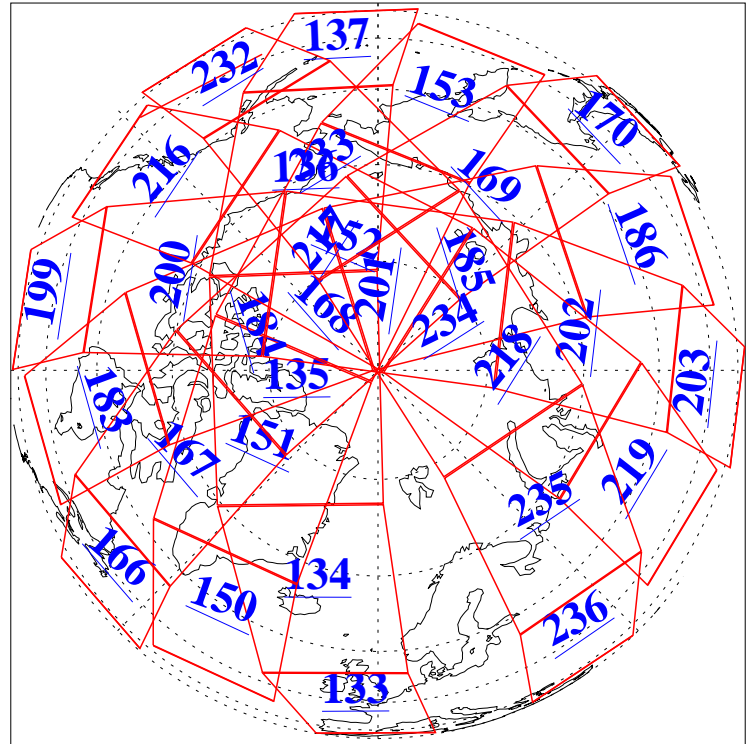

L1B Availability
AMSU Granules: 240
HSB Granules: 0
AIRS Granules: 237

24 Apr 2010
DoY 114
Aqua Day 2912
Granules: 1 to 120

Granules: 121 to 240

Legend: AMSU Available, HSB Available, AIRS Available

L1B Availability
AMSU Granules: 240
HSB Granules: 0
AIRS Granules: 237

24 Apr 2010
DoY 114
Aqua Day 2912

Ascending Granules

Descending Granules

Legend: AMSU Available, HSB Available, AIRS Available

L1B Availability
 AMSU Granules: 240
 HSB Granules: 0
 AIRS Granules: 237

24 Apr 2010
 DoY 114
 Aqua Day 2912

Northern Hemisphere Granules

Southern Hemisphere Granules

Legend: AMSU Available, ~~HSB Available~~, AIRS Available