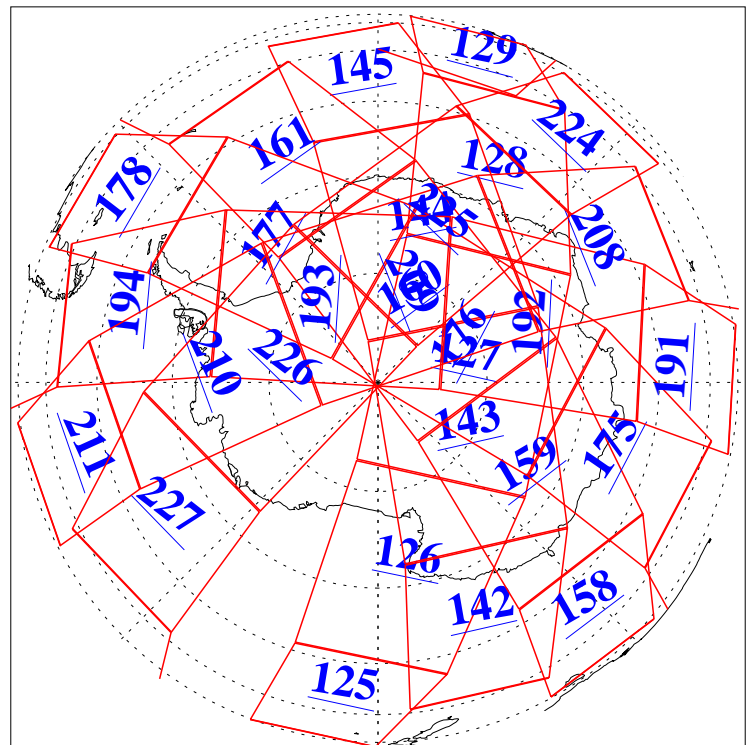

L1B Availability
AMSU Granules: 240
HSB Granules: 0
AIRS Granules: 237

24 Apr 2010
DoY 114
Aqua Day 2912
Granules: 1 to 120

Granules: 121 to 240

Legend: AMSU Available, HSB Available, AIRS Available

L1B Availability
AMSU Granules: 240
HSB Granules: 0
AIRS Granules: 237

24 Apr 2010
DoY 114
Aqua Day 2912

Ascending Granules

Descending Granules

Legend: AMSU Available, HSB Available, AIRS Available

L1B Availability
 AMSU Granules: 240
 HSB Granules: 0
 AIRS Granules: 237

24 Apr 2010
 DoY 114
 Aqua Day 2912

Northern Hemisphere Granules

Southern Hemisphere Granules

Legend: AMSU Available, ~~HSB Available~~, AIRS Available