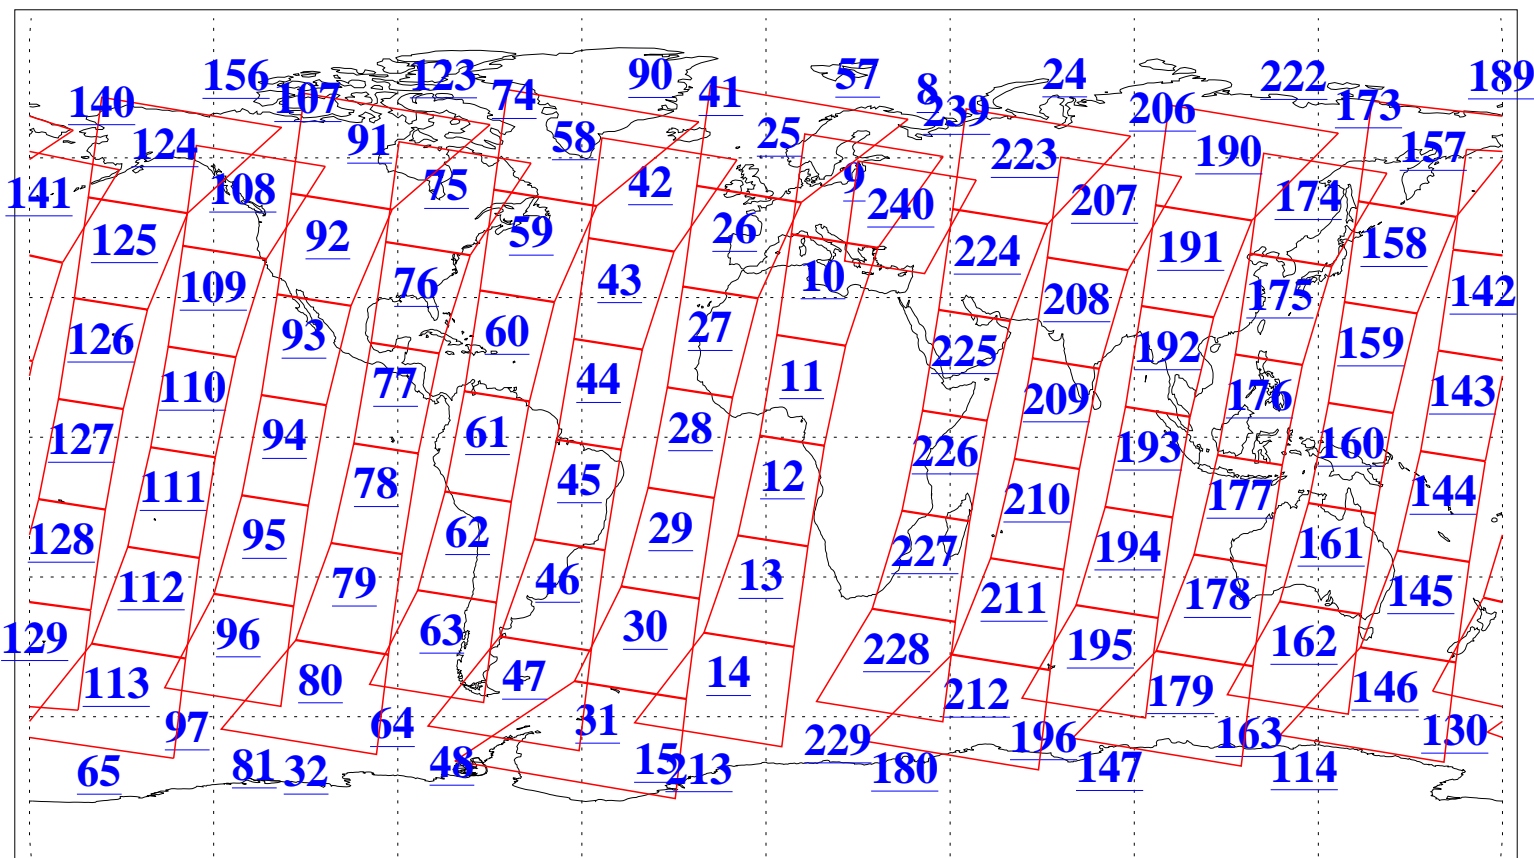

L1B Availability  
AMSU Granules: 240  
HSB Granules: 0  
AIRS Granules: 240

20 Apr 2010  
DoY 110  
Aqua Day 2908  
Granules: 1 to 120

Granules: 121 to 240

Legend: AMSU Available, HSB Available, AIRS Available

L1B Availability  
AMSU Granules: 240  
HSB Granules: 0  
AIRS Granules: 240

20 Apr 2010  
DoY 110  
Aqua Day 2908

Ascending Granules

Descending Granules

Legend: AMSU Available, HSB Available, AIRS Available

L1B Availability  
 AMSU Granules: 240  
 HSB Granules: 0  
 AIRS Granules: 240

20 Apr 2010  
 DoY 110  
 Aqua Day 2908

Northern Hemisphere Granules

Southern Hemisphere Granules

Legend: AMSU Available, HSB Available, AIRS Available