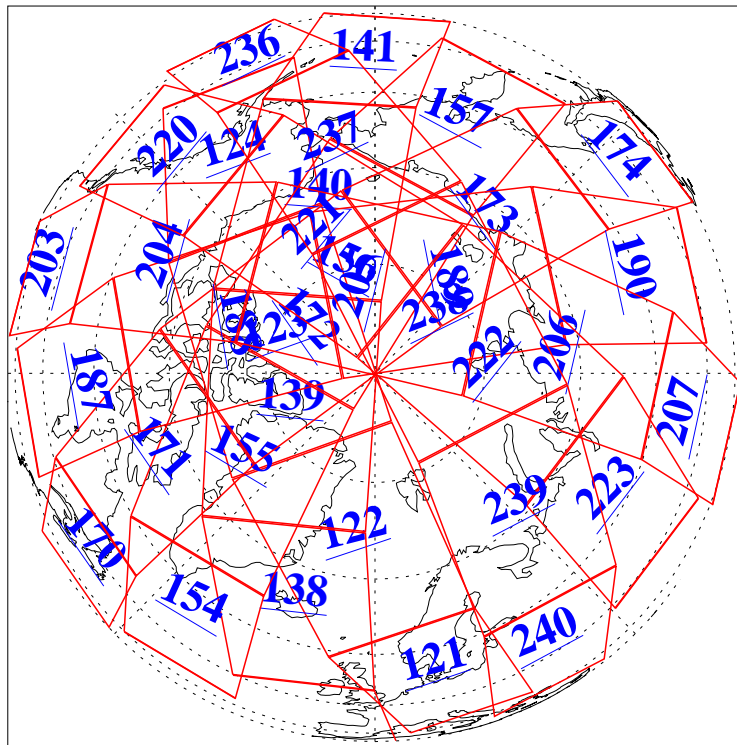

L1B Availability  
AMSU Granules: 240  
HSB Granules: 0  
AIRS Granules: 240

20 Apr 2010  
DoY 110  
Aqua Day 2908  
Granules: 1 to 120

Granules: 121 to 240

Legend: AMSU Available, HSB Available, AIRS Available

L1B Availability  
AMSU Granules: 240  
HSB Granules: 0  
AIRS Granules: 240

20 Apr 2010  
DoY 110  
Aqua Day 2908

Ascending Granules

Descending Granules

Legend: AMSU Available, HSB Available, AIRS Available

L1B Availability  
 AMSU Granules: 240  
 HSB Granules: 0  
 AIRS Granules: 240

20 Apr 2010  
 DoY 110  
 Aqua Day 2908

Northern Hemisphere Granules

Southern Hemisphere Granules

Legend: AMSU Available, HSB Available, AIRS Available