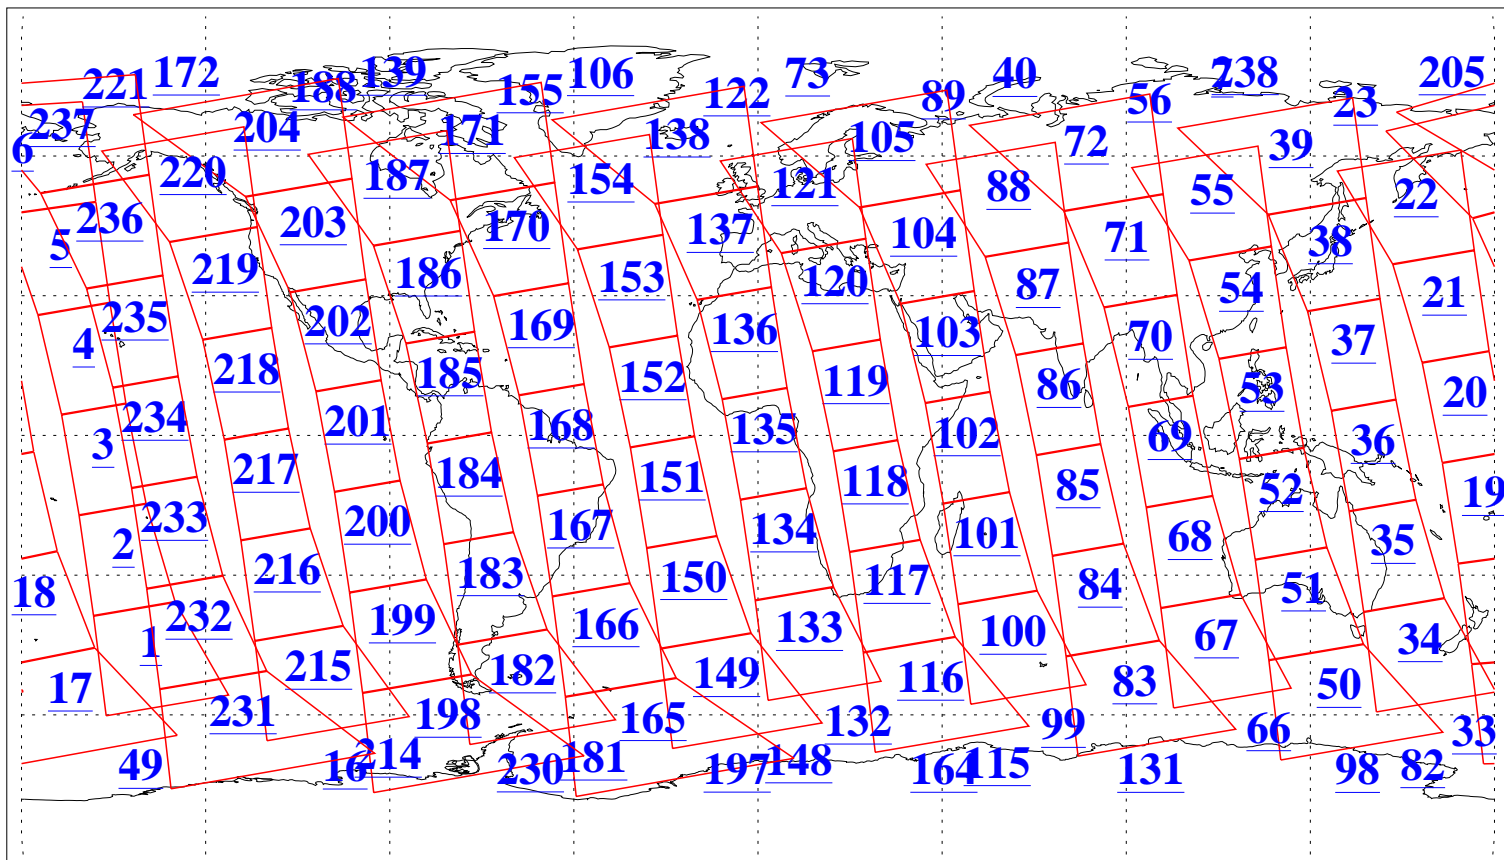

L1B Availability  
AMSU Granules: 240  
HSB Granules: 0  
AIRS Granules: 240

20 Apr 2010  
DoY 110  
Aqua Day 2908  
Granules: 1 to 120

Granules: 121 to 240

Legend: AMSU Available, HSB Available, AIRS Available

L1B Availability  
AMSU Granules: 240  
HSB Granules: 0  
AIRS Granules: 240

20 Apr 2010  
DoY 110  
Aqua Day 2908

Ascending Granules

Descending Granules

Legend: AMSU Available, HSB Available, AIRS Available

L1B Availability  
 AMSU Granules: 240  
 HSB Granules: 0  
 AIRS Granules: 240

20 Apr 2010  
 DoY 110  
 Aqua Day 2908

Northern Hemisphere Granules

Southern Hemisphere Granules

Legend: AMSU Available, HSB Available, AIRS Available