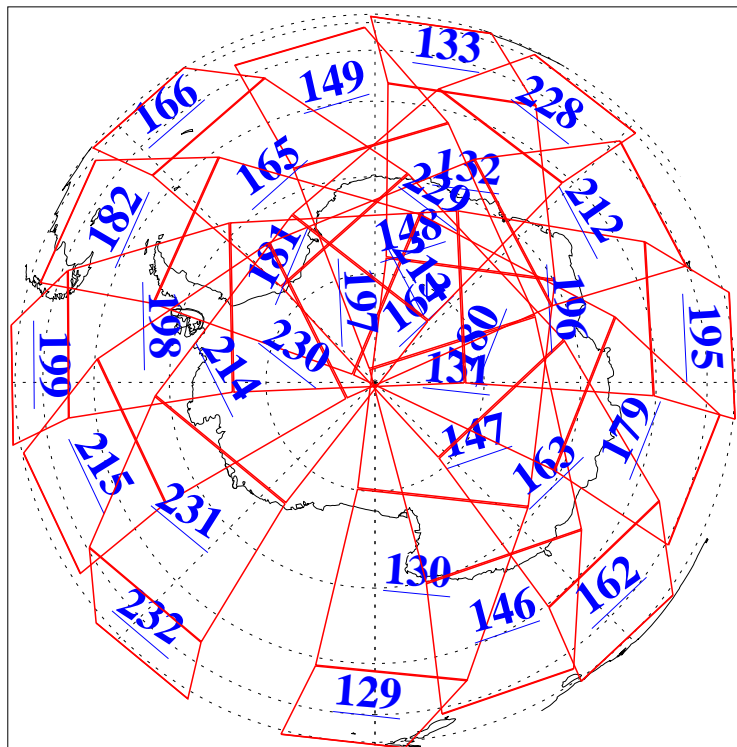

L1B Availability  
AMSU Granules: 240  
HSB Granules: 0  
AIRS Granules: 240

20 Apr 2010  
DoY 110  
Aqua Day 2908  
Granules: 1 to 120

Granules: 121 to 240

Legend: AMSU Available, HSB Available, AIRS Available

L1B Availability  
AMSU Granules: 240  
HSB Granules: 0  
AIRS Granules: 240

20 Apr 2010  
DoY 110  
Aqua Day 2908

Ascending Granules

Descending Granules

Legend: AMSU Available, HSB Available, AIRS Available

L1B Availability  
 AMSU Granules: 240  
 HSB Granules: 0  
 AIRS Granules: 240

20 Apr 2010  
 DoY 110  
 Aqua Day 2908

Northern Hemisphere Granules

Southern Hemisphere Granules

Legend: AMSU Available, HSB Available, AIRS Available