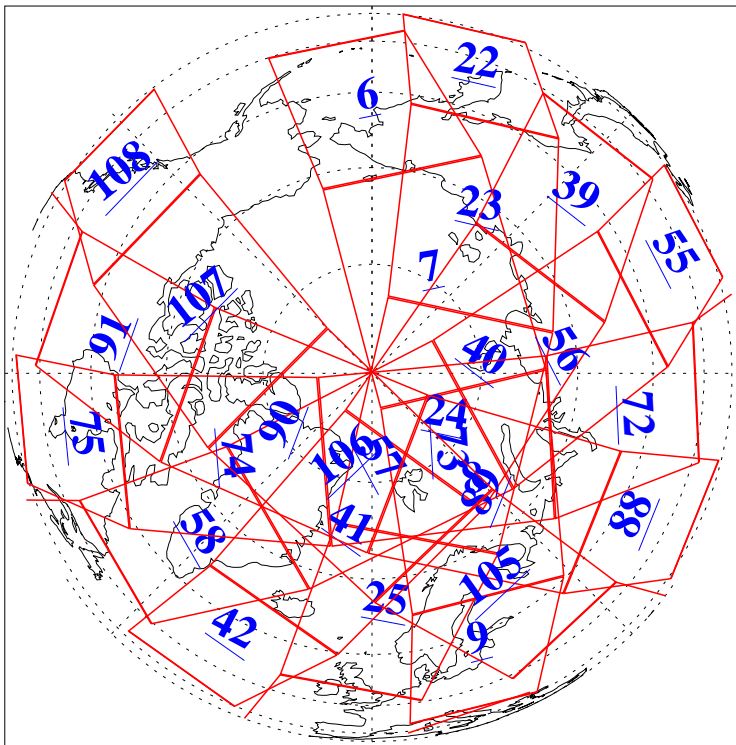

L1B Availability  
AMSU Granules: 240  
HSB Granules: 0  
AIRS Granules: 240

20 Apr 2010  
DoY 110  
Aqua Day 2908  
Granules: 1 to 120

Granules: 121 to 240

Legend: AMSU Available, HSB Available, AIRS Available

L1B Availability  
AMSU Granules: 240  
HSB Granules: 0  
AIRS Granules: 240

20 Apr 2010  
DoY 110  
Aqua Day 2908

Ascending Granules

Descending Granules

Legend: AMSU Available, HSB Available, AIRS Available

L1B Availability  
 AMSU Granules: 240  
 HSB Granules: 0  
 AIRS Granules: 240

20 Apr 2010  
 DoY 110  
 Aqua Day 2908

Northern Hemisphere Granules

Southern Hemisphere Granules

Legend: AMSU Available, HSB Available, AIRS Available