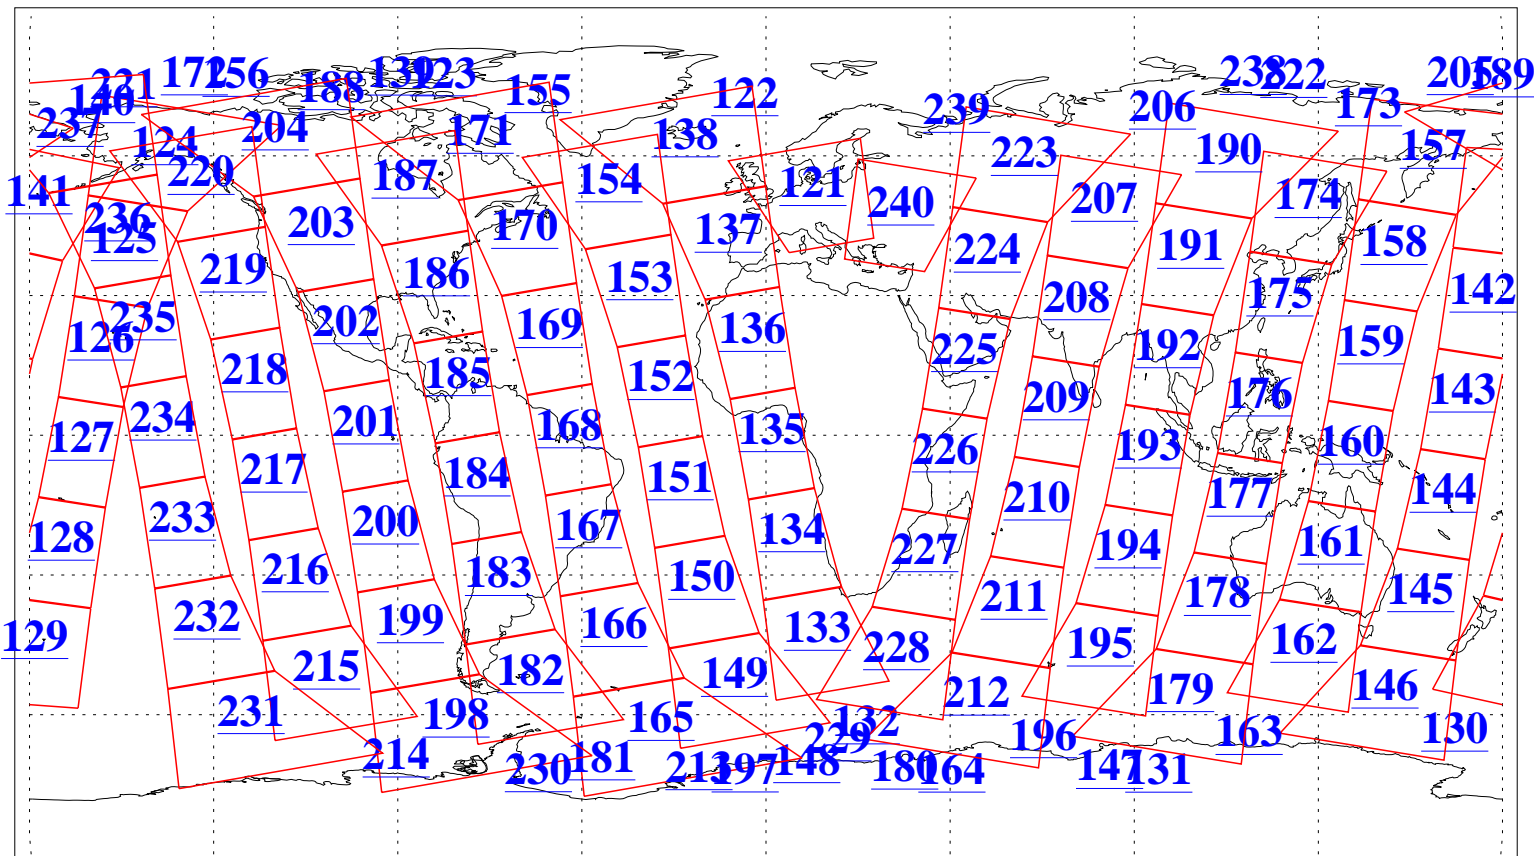

L1B Availability  
AMSU Granules: 240  
HSB Granules: 0  
AIRS Granules: 240

20 Apr 2010  
DoY 110  
Aqua Day 2908  
Granules: 1 to 120

Granules: 121 to 240

Legend: AMSU Available, HSB Available, AIRS Available

L1B Availability  
AMSU Granules: 240  
HSB Granules: 0  
AIRS Granules: 240

20 Apr 2010  
DoY 110  
Aqua Day 2908

Ascending Granules

Descending Granules

Legend: AMSU Available, HSB Available, AIRS Available

L1B Availability  
 AMSU Granules: 240  
 HSB Granules: 0  
 AIRS Granules: 240

20 Apr 2010  
 DoY 110  
 Aqua Day 2908

Northern Hemisphere Granules

Southern Hemisphere Granules

Legend: AMSU Available, HSB Available, AIRS Available