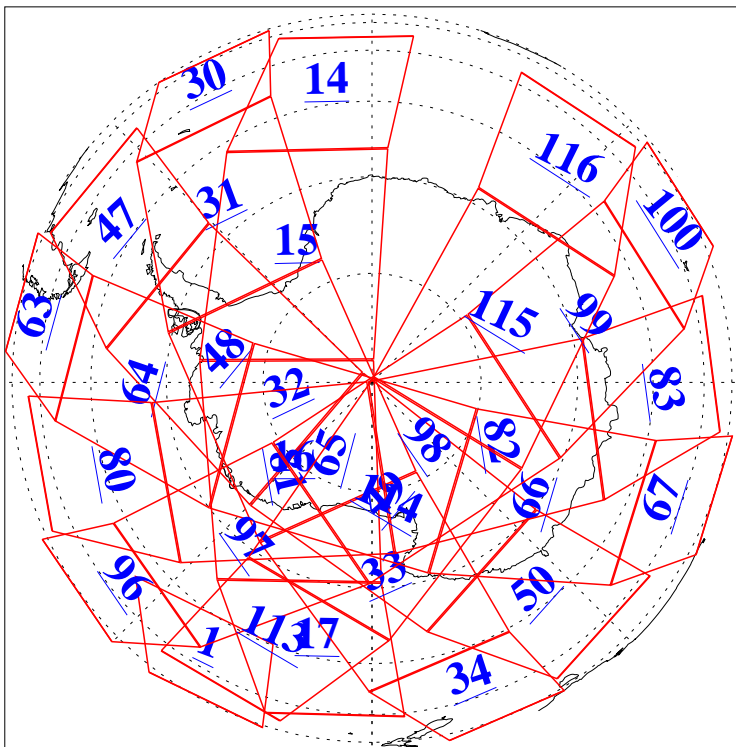

L1B Availability  
AMSU Granules: 240  
HSB Granules: 0  
AIRS Granules: 240

20 Apr 2010  
DoY 110  
Aqua Day 2908  
Granules: 1 to 120

Granules: 121 to 240

Legend: AMSU Available, HSB Available, AIRS Available

L1B Availability  
AMSU Granules: 240  
HSB Granules: 0  
AIRS Granules: 240

20 Apr 2010  
DoY 110  
Aqua Day 2908

Ascending Granules

Descending Granules

Legend: AMSU Available, HSB Available, AIRS Available

L1B Availability  
 AMSU Granules: 240  
 HSB Granules: 0  
 AIRS Granules: 240

20 Apr 2010  
 DoY 110  
 Aqua Day 2908

Northern Hemisphere Granules

Southern Hemisphere Granules

Legend: AMSU Available, HSB Available, AIRS Available