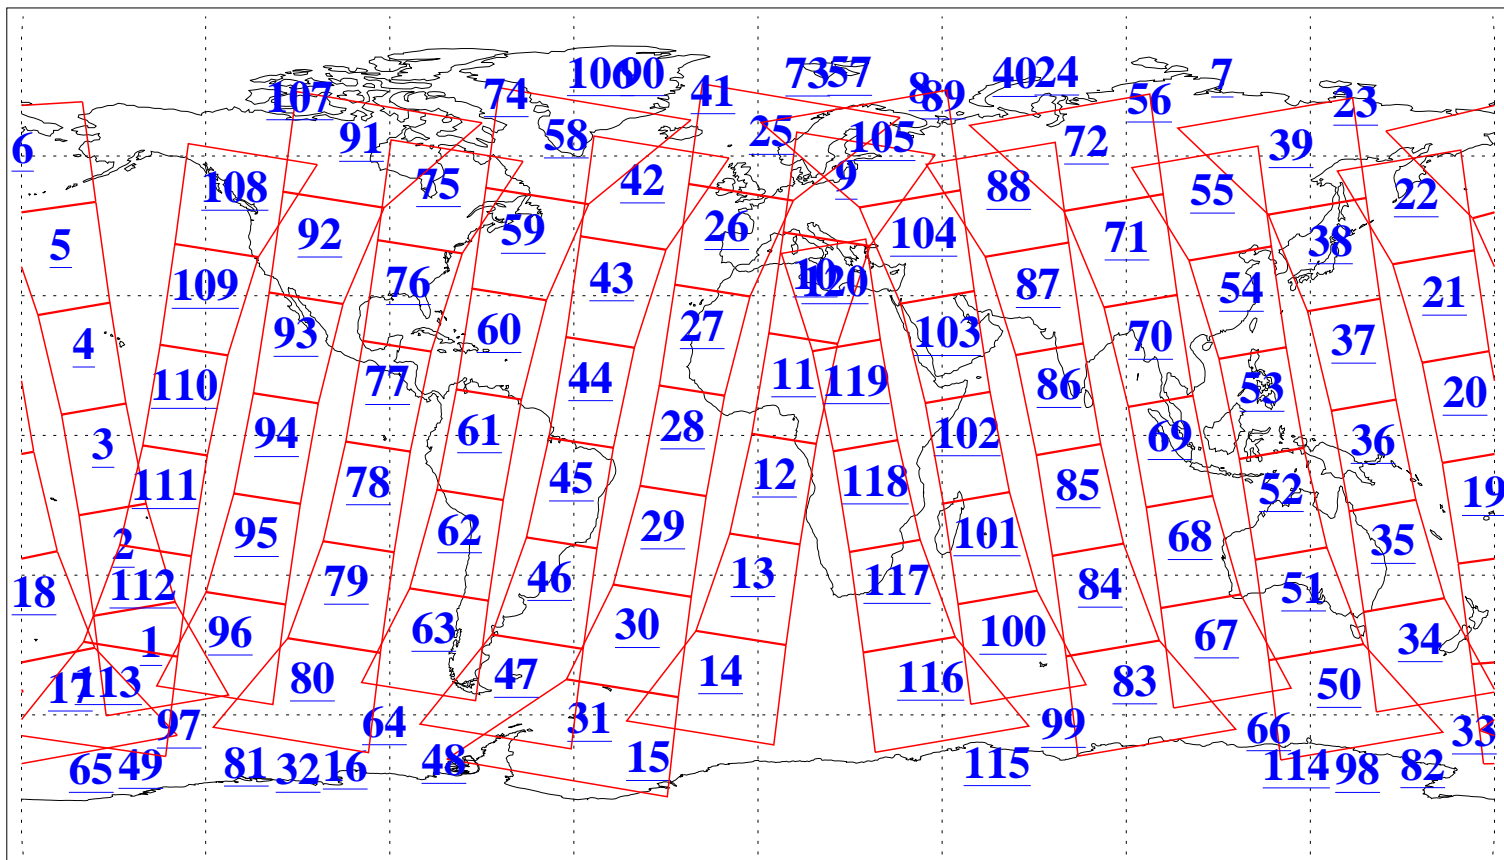

L1B Availability  
AMSU Granules: 240  
HSB Granules: 0  
AIRS Granules: 240

20 Apr 2010  
DoY 110  
Aqua Day 2908  
Granules: 1 to 120

Granules: 121 to 240

Legend: AMSU Available, HSB Available, AIRS Available

L1B Availability  
AMSU Granules: 240  
HSB Granules: 0  
AIRS Granules: 240

20 Apr 2010  
DoY 110  
Aqua Day 2908

Ascending Granules

Descending Granules

Legend: AMSU Available, HSB Available, AIRS Available

L1B Availability  
 AMSU Granules: 240  
 HSB Granules: 0  
 AIRS Granules: 240

20 Apr 2010  
 DoY 110  
 Aqua Day 2908

Northern Hemisphere Granules

Southern Hemisphere Granules

Legend: AMSU Available, HSB Available, AIRS Available