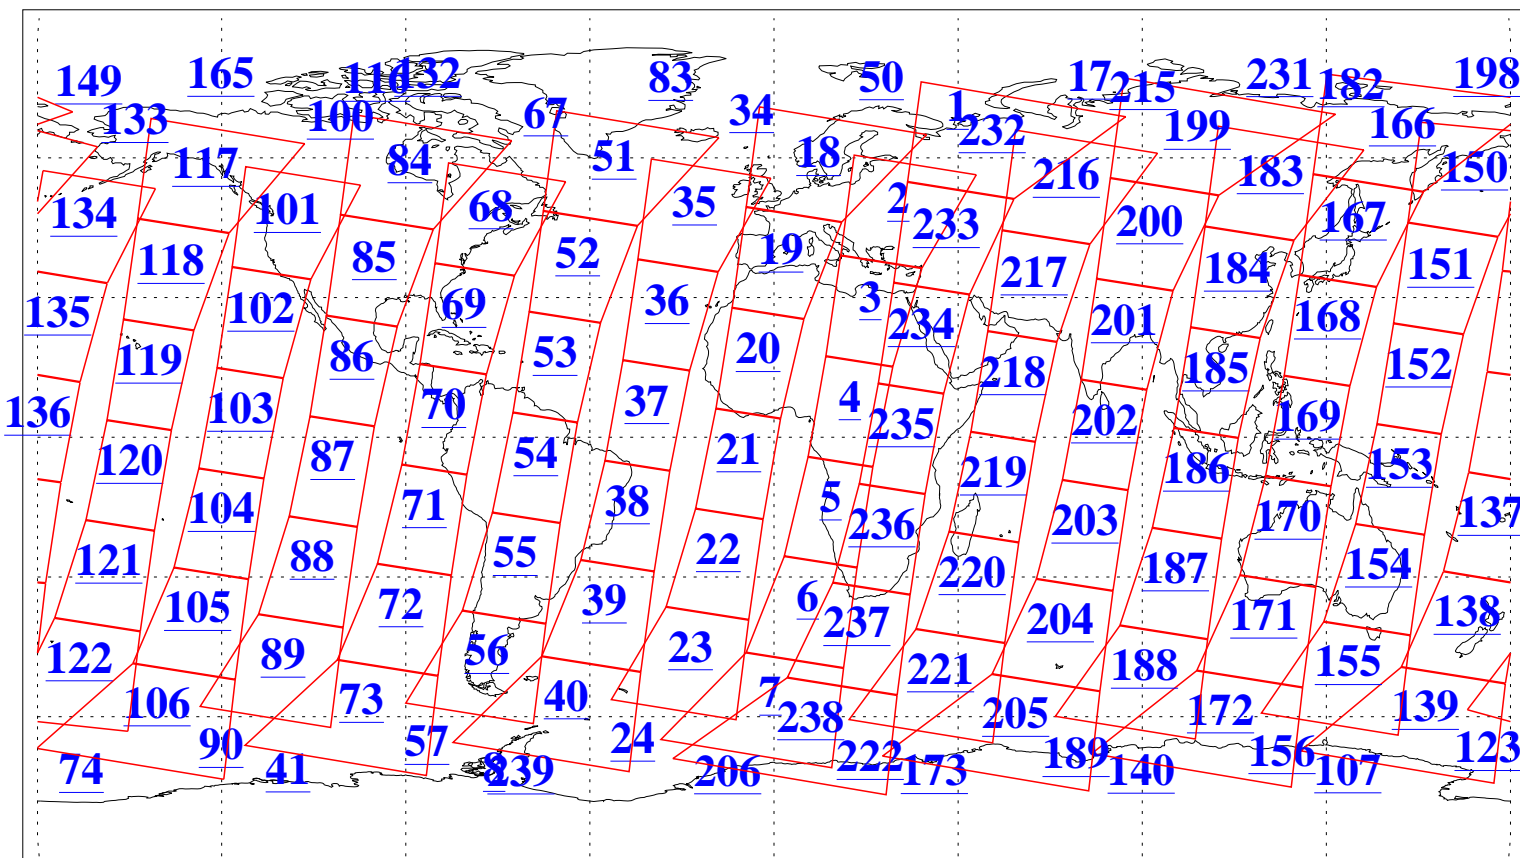

L1B Availability  
AMSU Granules: 240  
HSB Granules: 0  
AIRS Granules: 240

19 Apr 2010  
DoY 109  
Aqua Day 2907  
Granules: 1 to 120

Granules: 121 to 240

Legend: AMSU Available, HSB Available, AIRS Available

L1B Availability  
AMSU Granules: 240  
HSB Granules: 0  
AIRS Granules: 240

19 Apr 2010  
DoY 109  
Aqua Day 2907  
Ascending Granules

Descending Granules

Legend: AMSU Available, HSB Available, AIRS Available