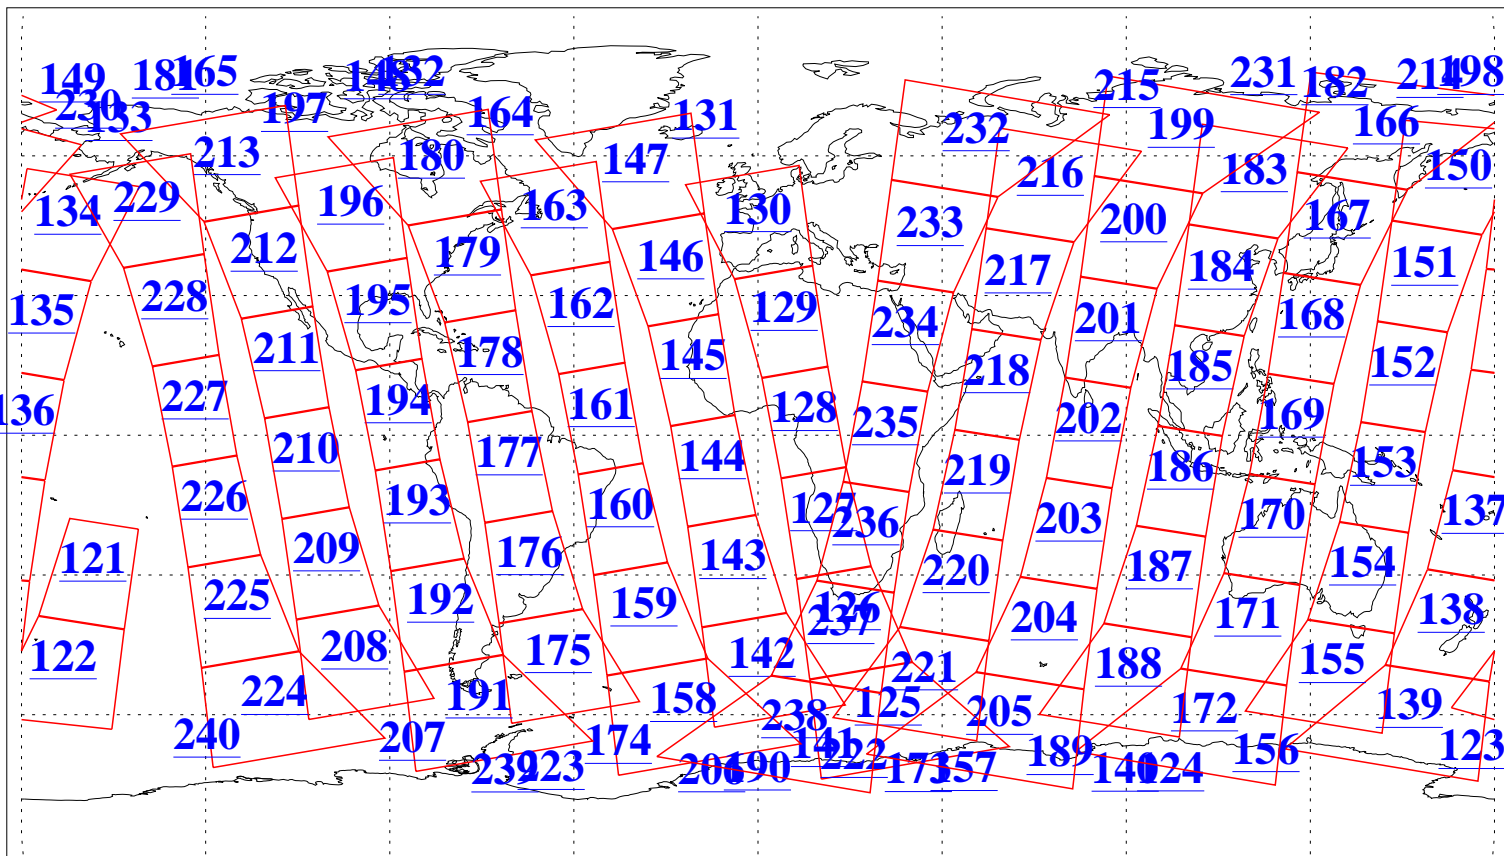

L1B Availability  
AMSU Granules: 240  
HSB Granules: 0  
AIRS Granules: 240

19 Apr 2010  
DoY 109  
Aqua Day 2907  
Granules: 1 to 120

Granules: 121 to 240

Legend: AMSU Available, HSB Available, AIRS Available

L1B Availability  
AMSU Granules: 240  
HSB Granules: 0  
AIRS Granules: 240

19 Apr 2010  
DoY 109  
Aqua Day 2907  
Ascending Granules

Descending Granules

Legend: AMSU Available, HSB Available, AIRS Available