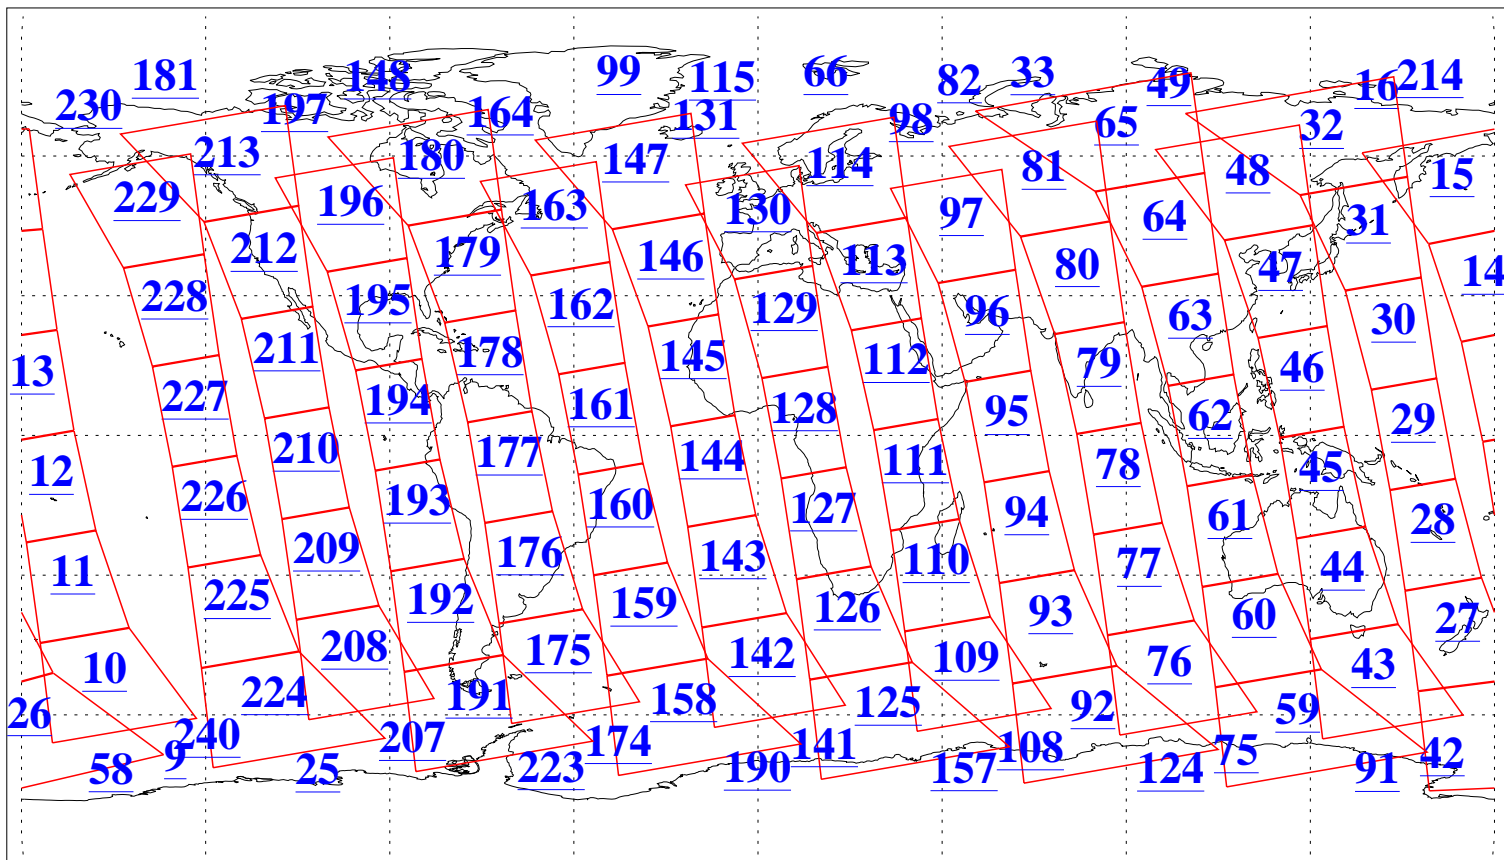

L1B Availability  
AMSU Granules: 240  
HSB Granules: 0  
AIRS Granules: 240

19 Apr 2010  
DoY 109  
Aqua Day 2907  
Granules: 1 to 120

Granules: 121 to 240

Legend: AMSU Available, HSB Available, AIRS Available

L1B Availability  
AMSU Granules: 240  
HSB Granules: 0  
AIRS Granules: 240

19 Apr 2010  
DoY 109  
Aqua Day 2907  
Ascending Granules

Descending Granules

Legend: AMSU Available, HSB Available, AIRS Available