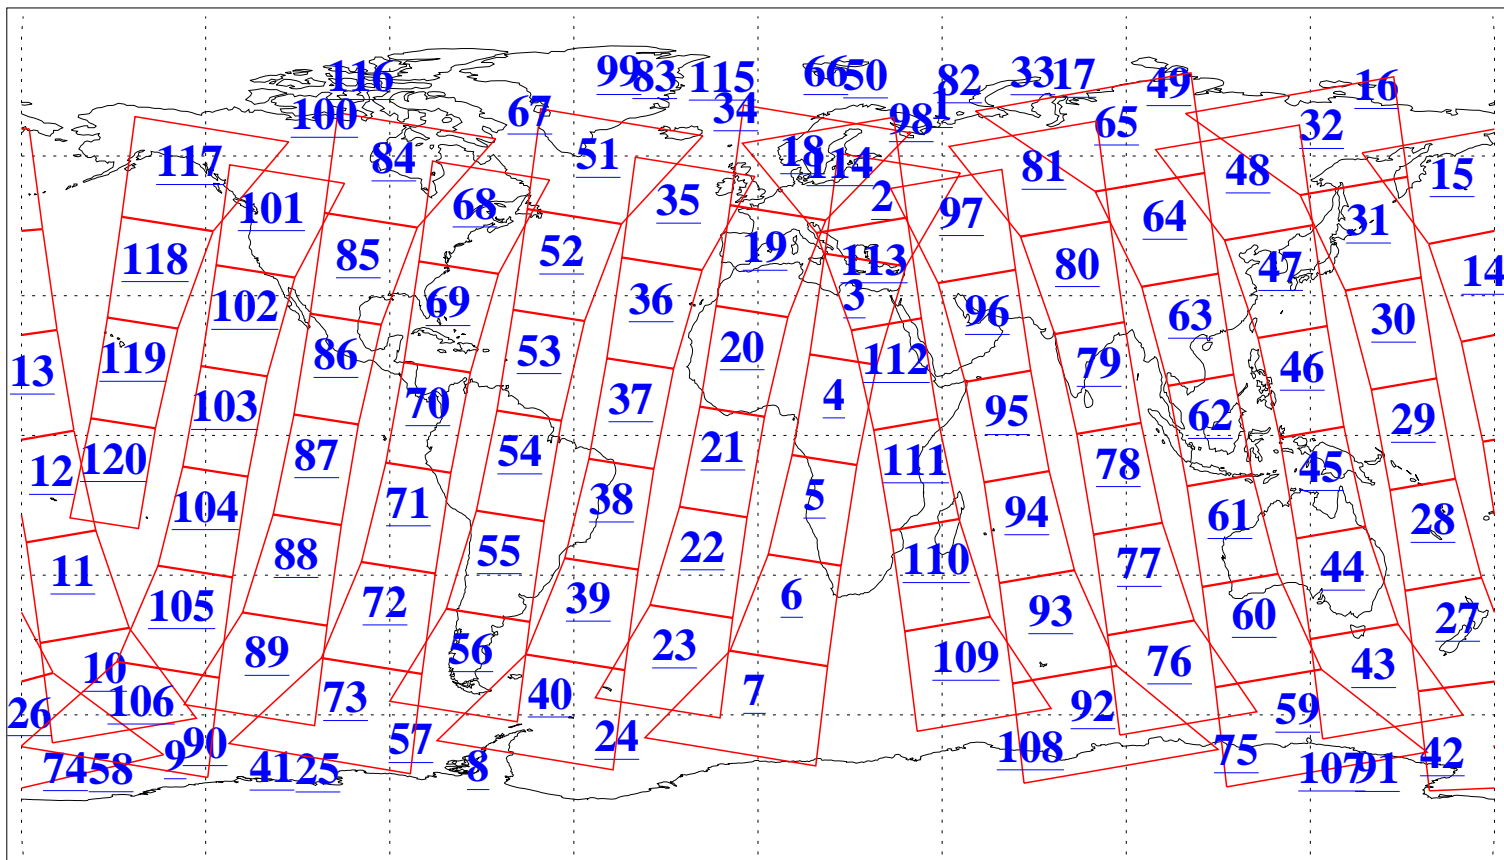

L1B Availability  
AMSU Granules: 240  
HSB Granules: 0  
AIRS Granules: 240

19 Apr 2010  
DoY 109  
Aqua Day 2907  
Granules: 1 to 120

Granules: 121 to 240

Legend: AMSU Available, HSB Available, AIRS Available

L1B Availability  
AMSU Granules: 240  
HSB Granules: 0  
AIRS Granules: 240

19 Apr 2010  
DoY 109  
Aqua Day 2907  
Ascending Granules

Descending Granules

Legend: AMSU Available, HSB Available, AIRS Available