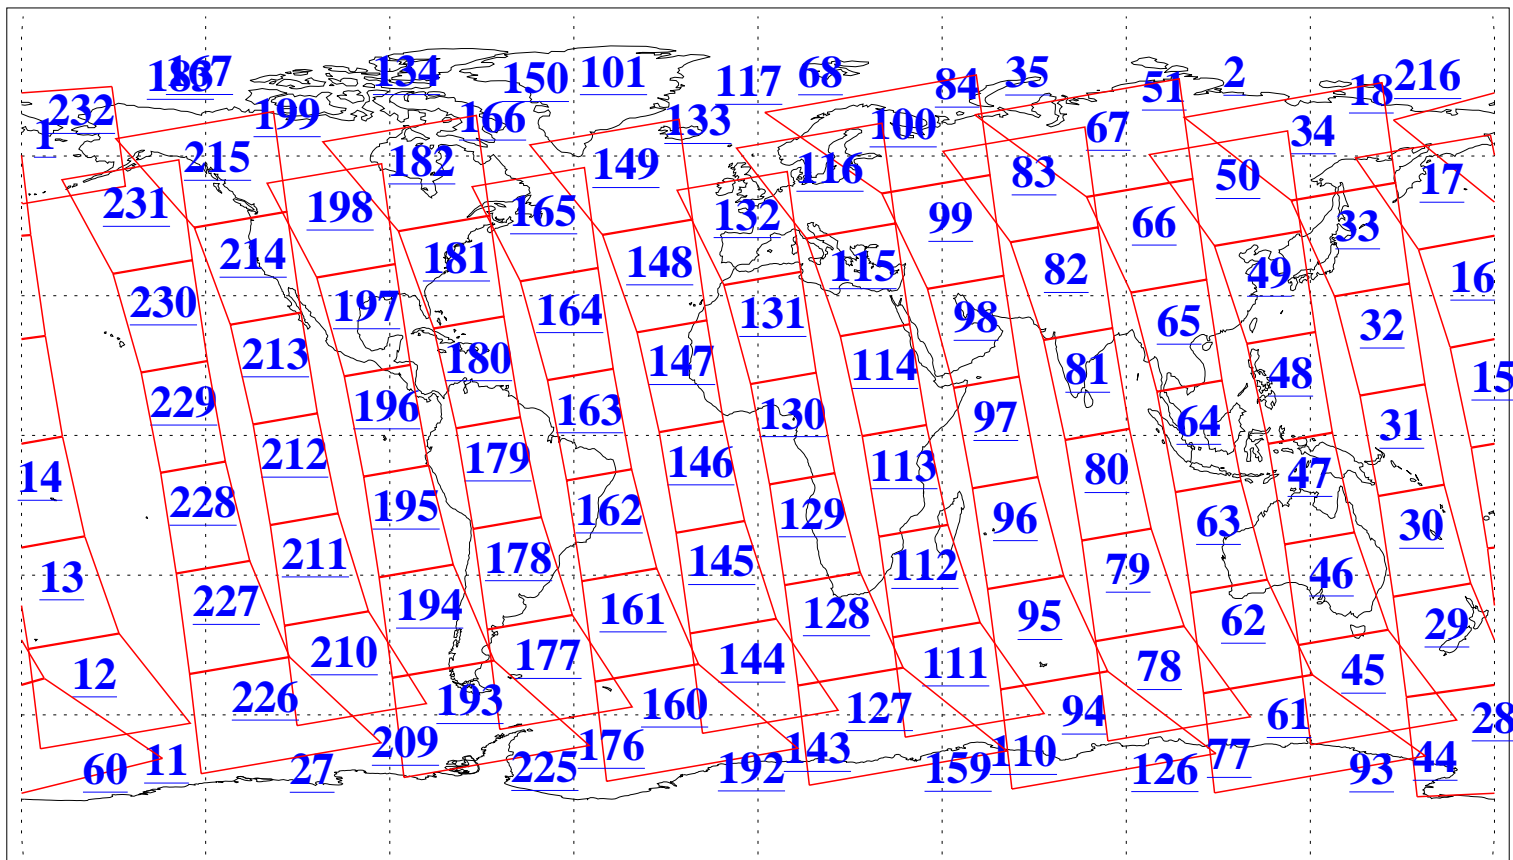

L1B Availability  
AMSU Granules: 240  
HSB Granules: 0  
AIRS Granules: 240

17 Apr 2010  
DoY 107  
Aqua Day 2905  
Granules: 1 to 120

Granules: 121 to 240

Legend: AMSU Available, HSB Available, AIRS Available

L1B Availability  
AMSU Granules: 240  
HSB Granules: 0  
AIRS Granules: 240

17 Apr 2010  
DoY 107  
Aqua Day 2905

Ascending Granules

Descending Granules

Legend: AMSU Available, HSB Available, AIRS Available