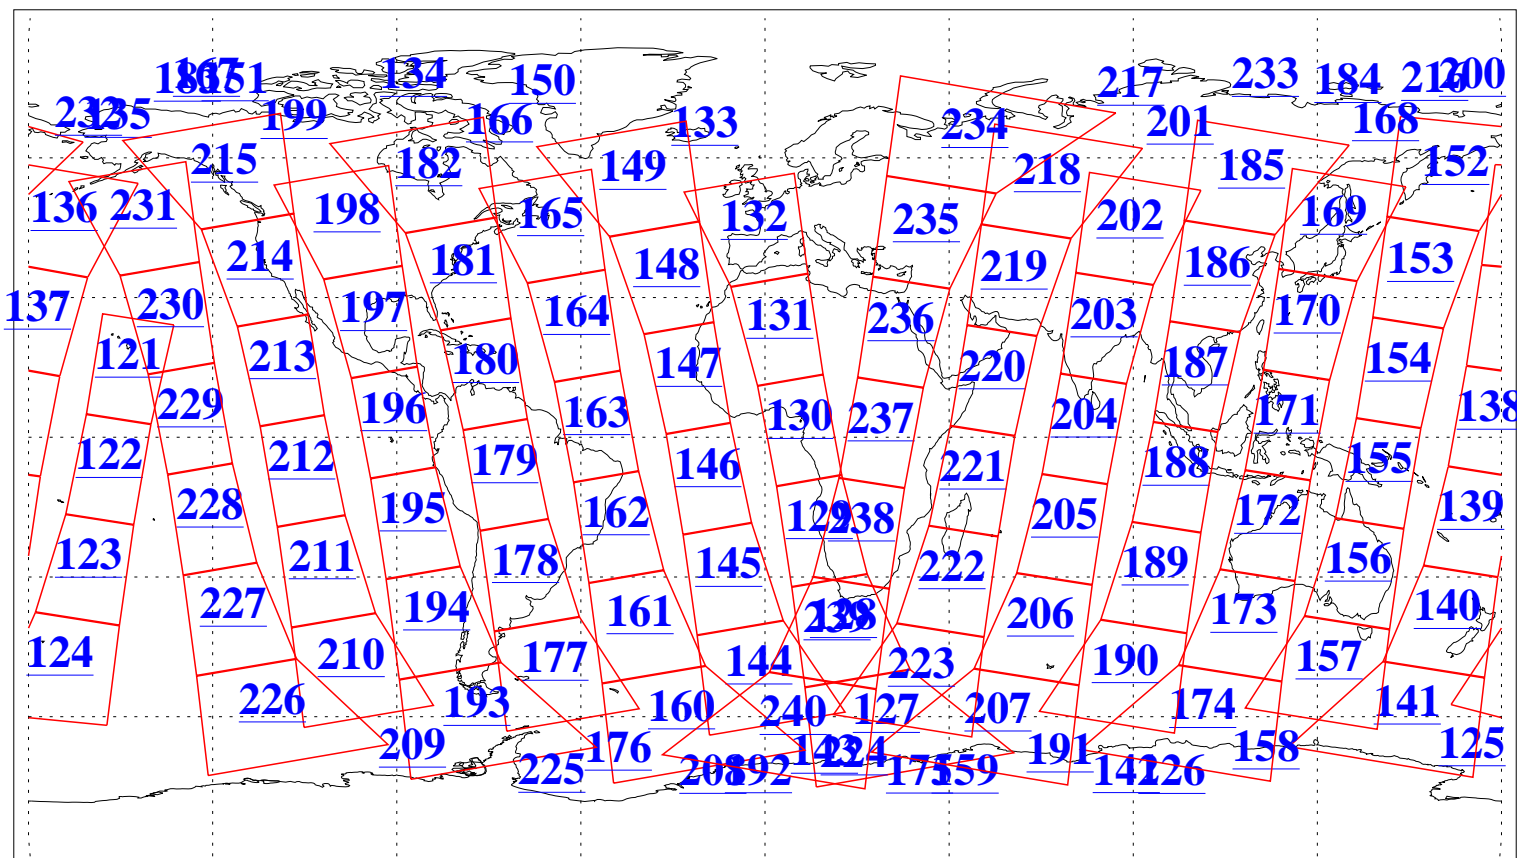

L1B Availability  
AMSU Granules: 240  
HSB Granules: 0  
AIRS Granules: 240

17 Apr 2010  
DoY 107  
Aqua Day 2905  
Granules: 1 to 120

Granules: 121 to 240

Legend: AMSU Available, HSB Available, AIRS Available

L1B Availability  
AMSU Granules: 240  
HSB Granules: 0  
AIRS Granules: 240

17 Apr 2010  
DoY 107  
Aqua Day 2905

Ascending Granules

Descending Granules

Legend: AMSU Available, HSB Available, AIRS Available