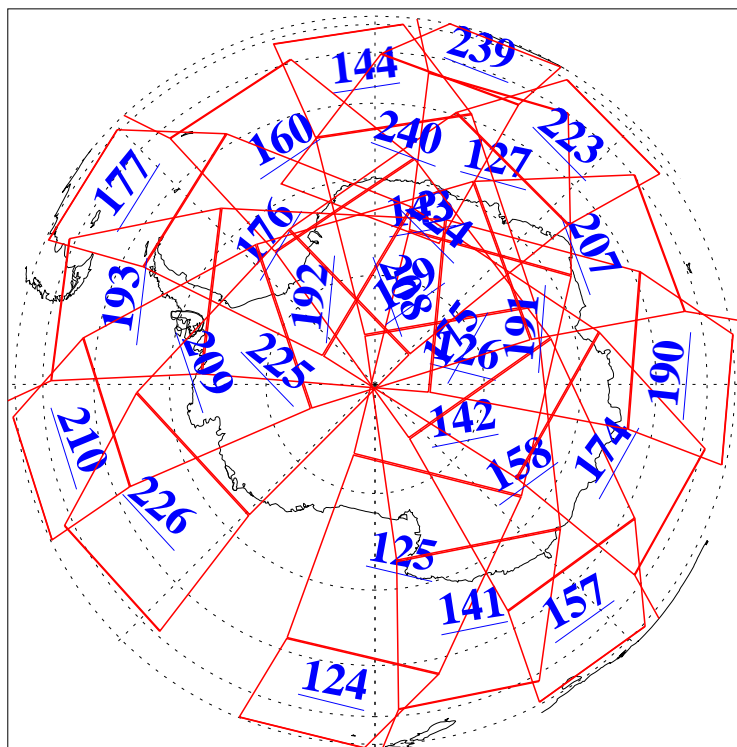

Legend: AMSU Available, *HSB Available*, **AIRS Available**