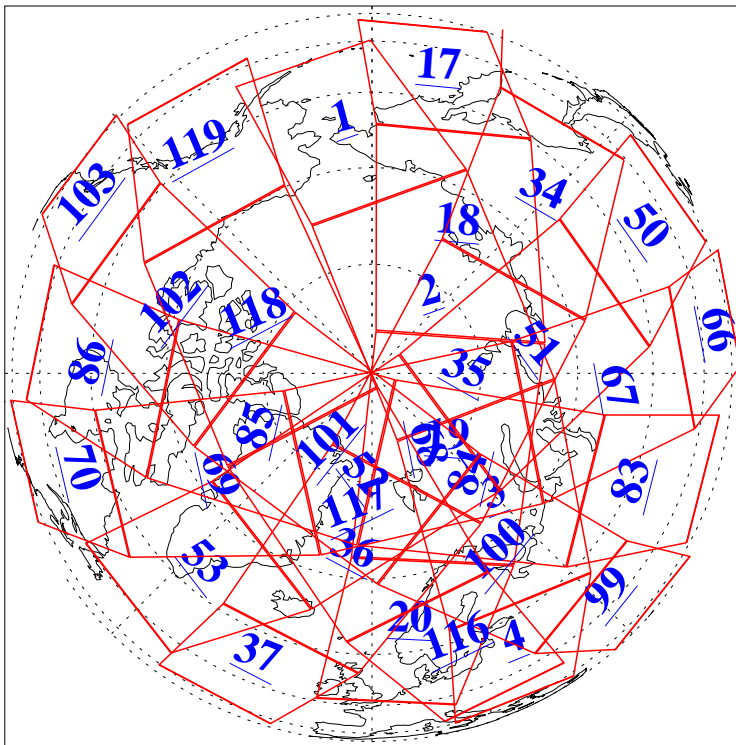

L1B Availability  
AMSU Granules: 240  
HSB Granules: 0  
AIRS Granules: 240

17 Apr 2010  
DoY 107  
Aqua Day 2905  
Granules: 1 to 120

Granules: 121 to 240

Legend: AMSU Available, HSB Available, AIRS Available

L1B Availability  
AMSU Granules: 240  
HSB Granules: 0  
AIRS Granules: 240

17 Apr 2010  
DoY 107  
Aqua Day 2905

Ascending Granules

Descending Granules

Legend: AMSU Available, HSB Available, AIRS Available

### Northern Hemisphere Granules