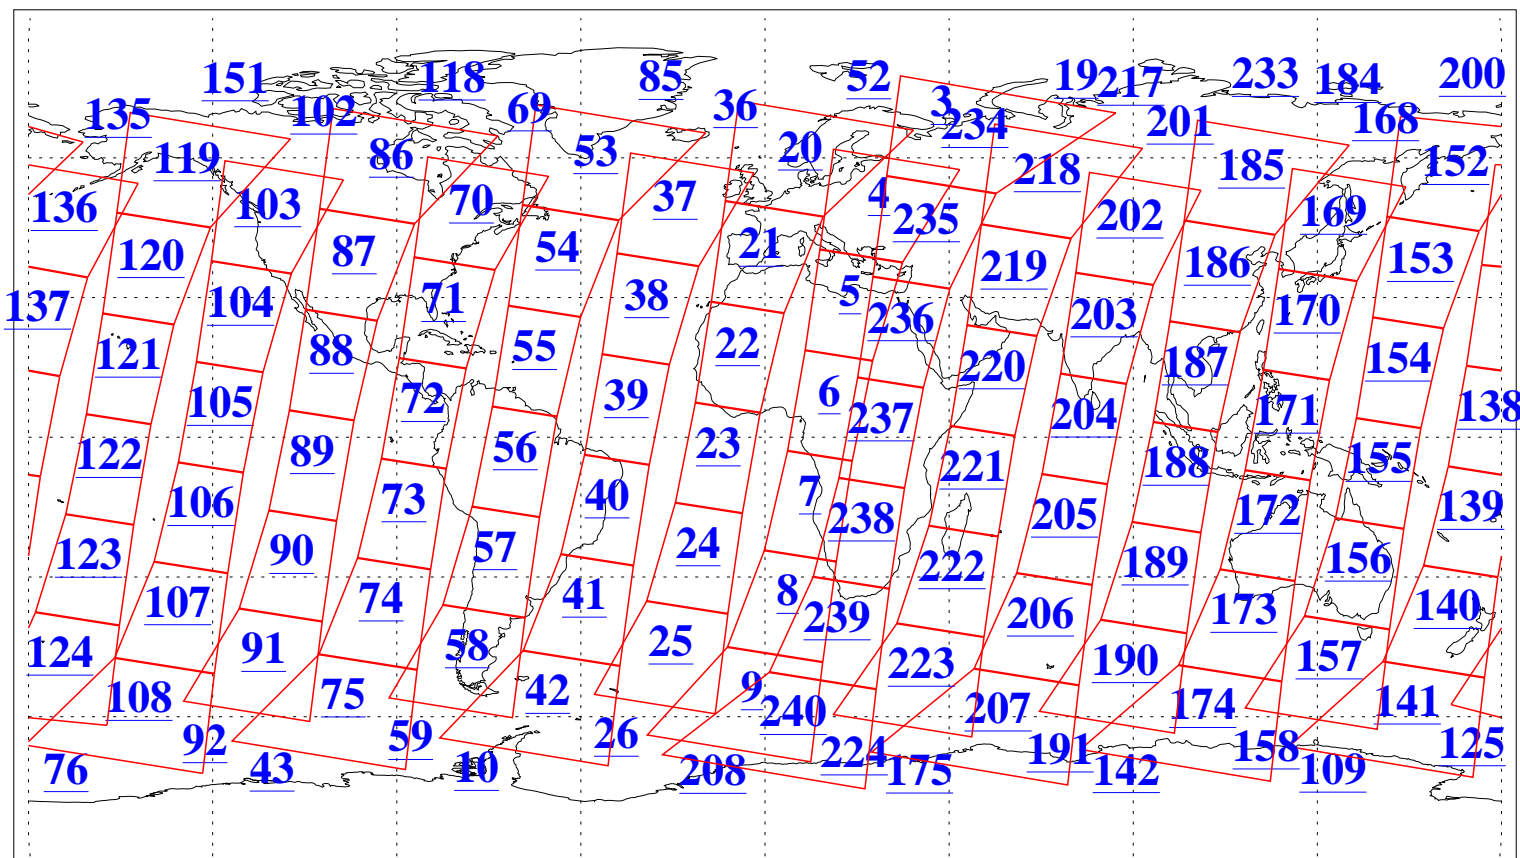

L1B Availability  
AMSU Granules: 240  
HSB Granules: 0  
AIRS Granules: 240

17 Apr 2010  
DoY 107  
Aqua Day 2905  
Granules: 1 to 120

Granules: 121 to 240

Legend: AMSU Available, HSB Available, AIRS Available

L1B Availability  
AMSU Granules: 240  
HSB Granules: 0  
AIRS Granules: 240

17 Apr 2010  
DoY 107  
Aqua Day 2905

Ascending Granules

Descending Granules

Legend: AMSU Available, HSB Available, AIRS Available