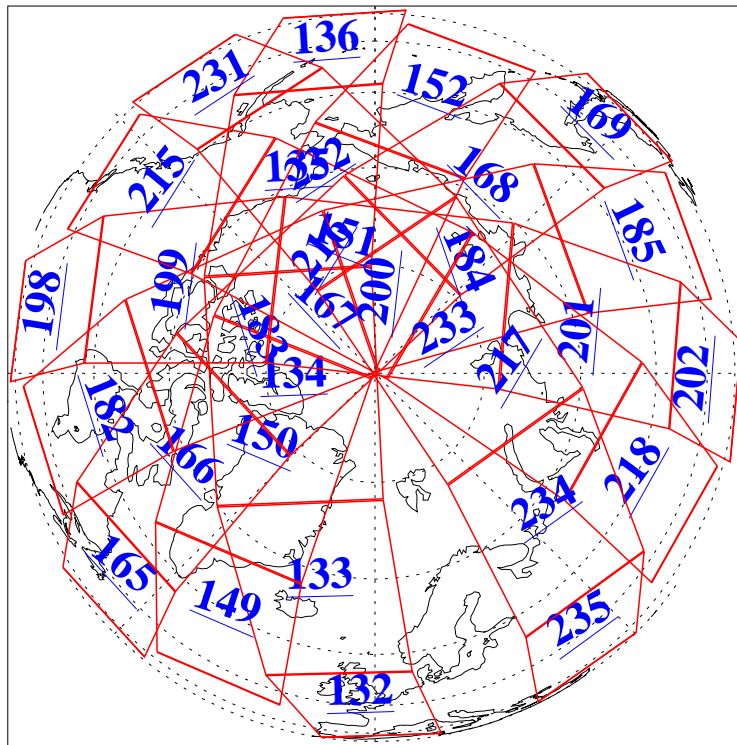

L1B Availability  
AMSU Granules: 240  
HSB Granules: 0  
AIRS Granules: 240

17 Apr 2010  
DoY 107  
Aqua Day 2905  
Granules: 1 to 120

Granules: 121 to 240

Legend: AMSU Available, HSB Available, AIRS Available

L1B Availability  
AMSU Granules: 240  
HSB Granules: 0  
AIRS Granules: 240

17 Apr 2010  
DoY 107  
Aqua Day 2905

Ascending Granules

Descending Granules

Legend: AMSU Available, HSB Available, AIRS Available

### Northern Hemisphere Granules