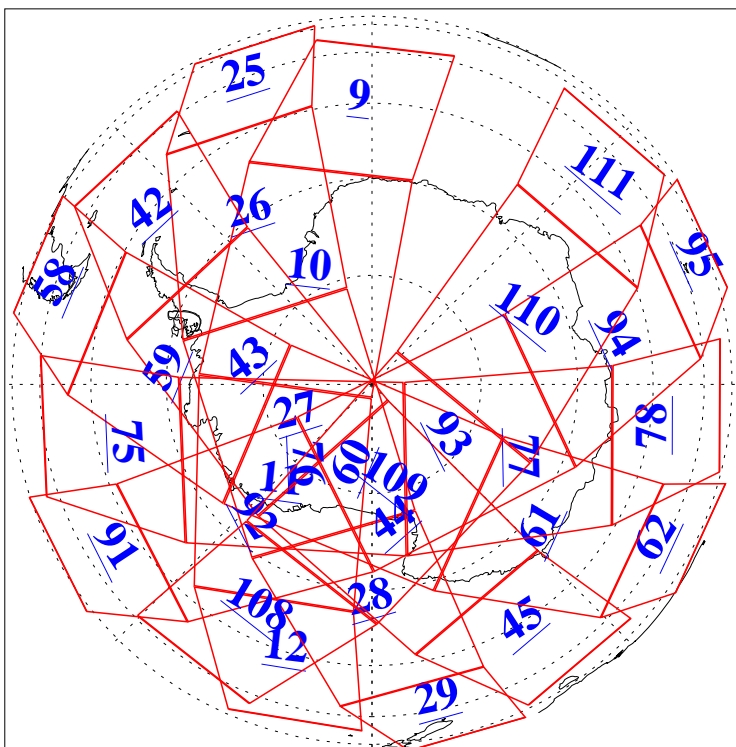

Legend: AMSU Available, *HSB Available*, **AIRS Available**