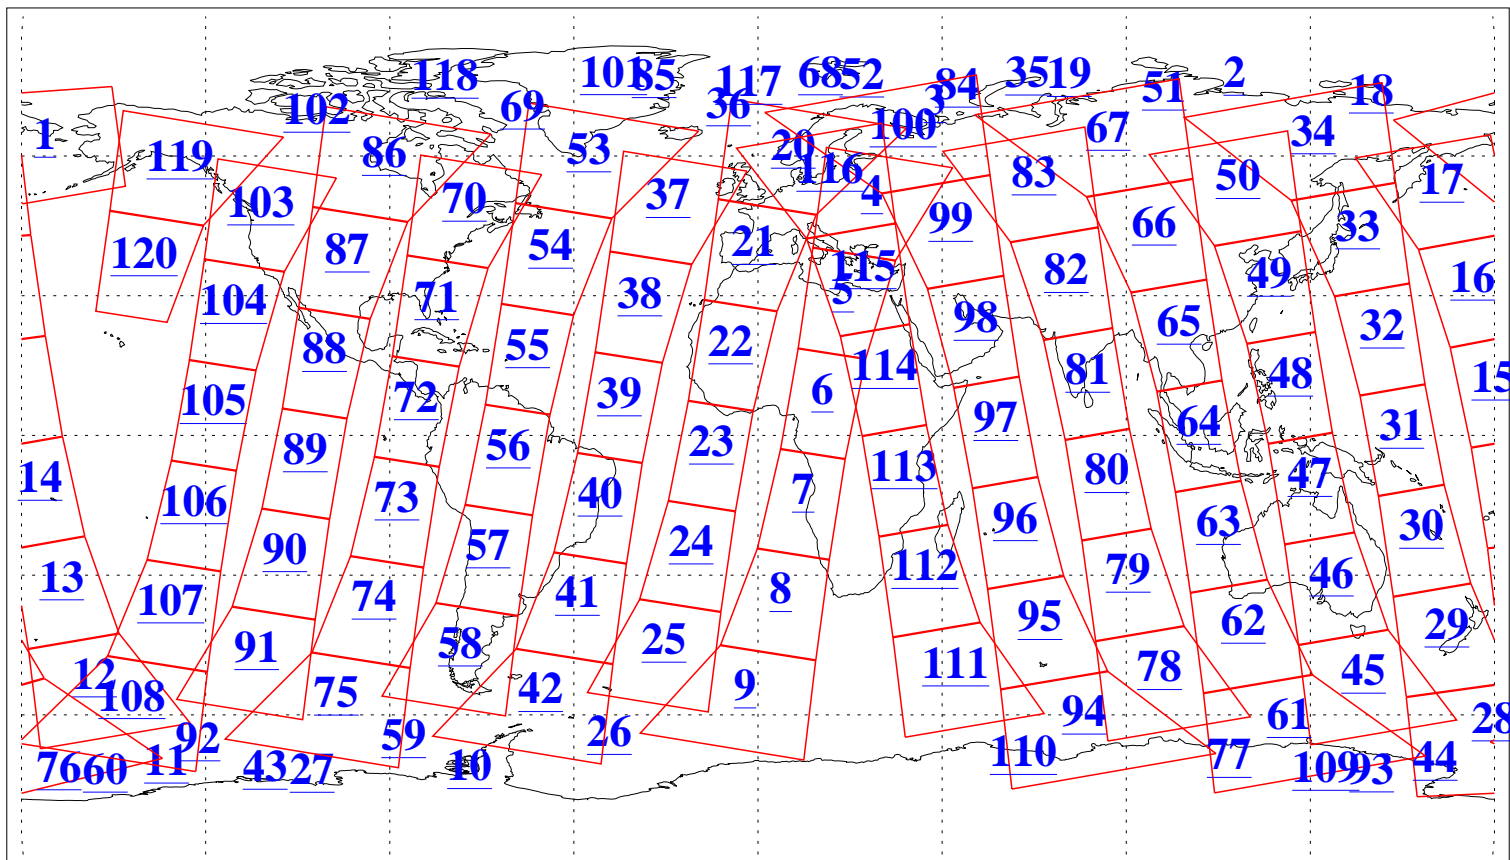

L1B Availability  
AMSU Granules: 240  
HSB Granules: 0  
AIRS Granules: 240

17 Apr 2010  
DoY 107  
Aqua Day 2905  
Granules: 1 to 120

Granules: 121 to 240

Legend: AMSU Available, HSB Available, AIRS Available

L1B Availability  
AMSU Granules: 240  
HSB Granules: 0  
AIRS Granules: 240

17 Apr 2010  
DoY 107  
Aqua Day 2905

Ascending Granules

Descending Granules

Legend: AMSU Available, HSB Available, AIRS Available