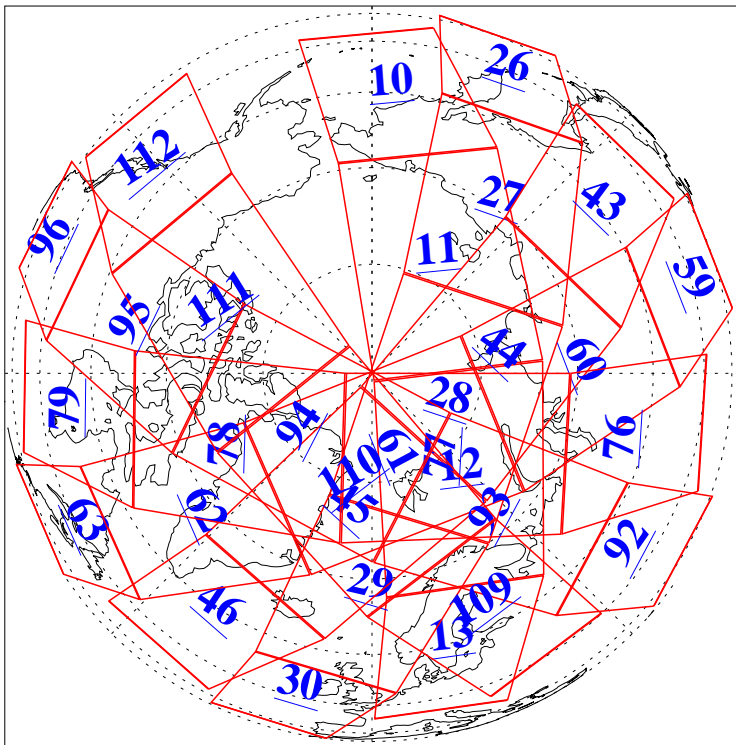

L1B Availability
AMSU Granules: 240
HSB Granules: 0
AIRS Granules: 240

16 Apr 2010
DoY 106
Aqua Day 2904
Granules: 1 to 120

Granules: 121 to 240

Legend: AMSU Available, HSB Available, AIRS Available

L1B Availability
AMSU Granules: 240
HSB Granules: 0
AIRS Granules: 240

16 Apr 2010
DoY 106
Aqua Day 2904

Ascending Granules

Descending Granules

Legend: AMSU Available, HSB Available, AIRS Available

L1B Availability
 AMSU Granules: 240
 HSB Granules: 0
 AIRS Granules: 240

16 Apr 2010
 DoY 106
 Aqua Day 2904

Northern Hemisphere Granules

Southern Hemisphere Granules

Legend: AMSU Available, HSB Available, AIRS Available