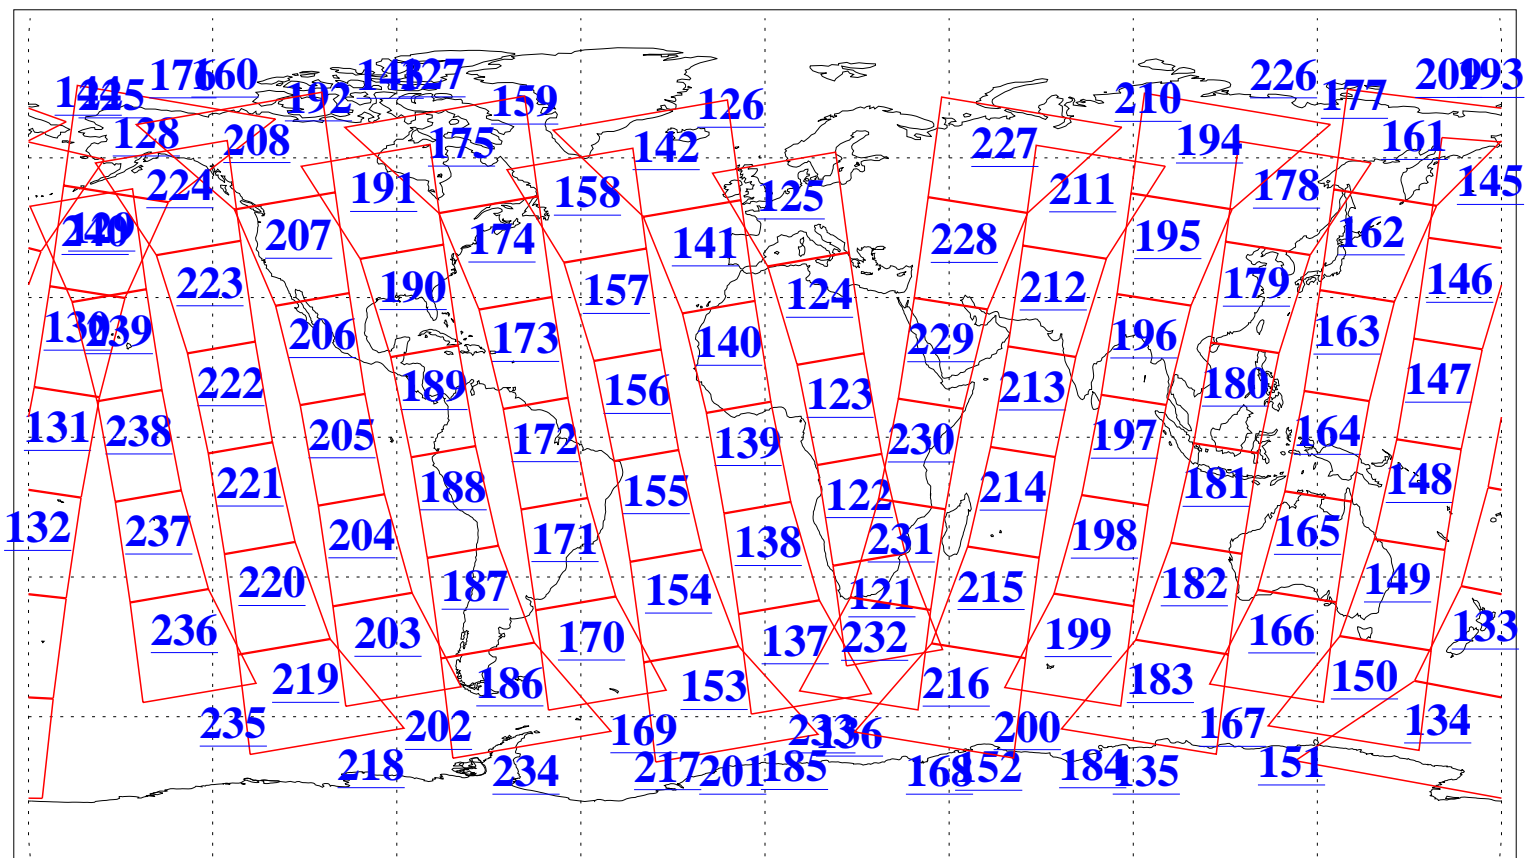

L1B Availability
AMSU Granules: 240
HSB Granules: 0
AIRS Granules: 240

16 Apr 2010
DoY 106
Aqua Day 2904
Granules: 1 to 120

Granules: 121 to 240

Legend: AMSU Available, HSB Available, AIRS Available

L1B Availability
AMSU Granules: 240
HSB Granules: 0
AIRS Granules: 240

16 Apr 2010
DoY 106
Aqua Day 2904

Ascending Granules

Descending Granules

Legend: AMSU Available, HSB Available, AIRS Available

L1B Availability
 AMSU Granules: 240
 HSB Granules: 0
 AIRS Granules: 240

16 Apr 2010
 DoY 106
 Aqua Day 2904

Northern Hemisphere Granules

Southern Hemisphere Granules

Legend: AMSU Available, HSB Available, AIRS Available