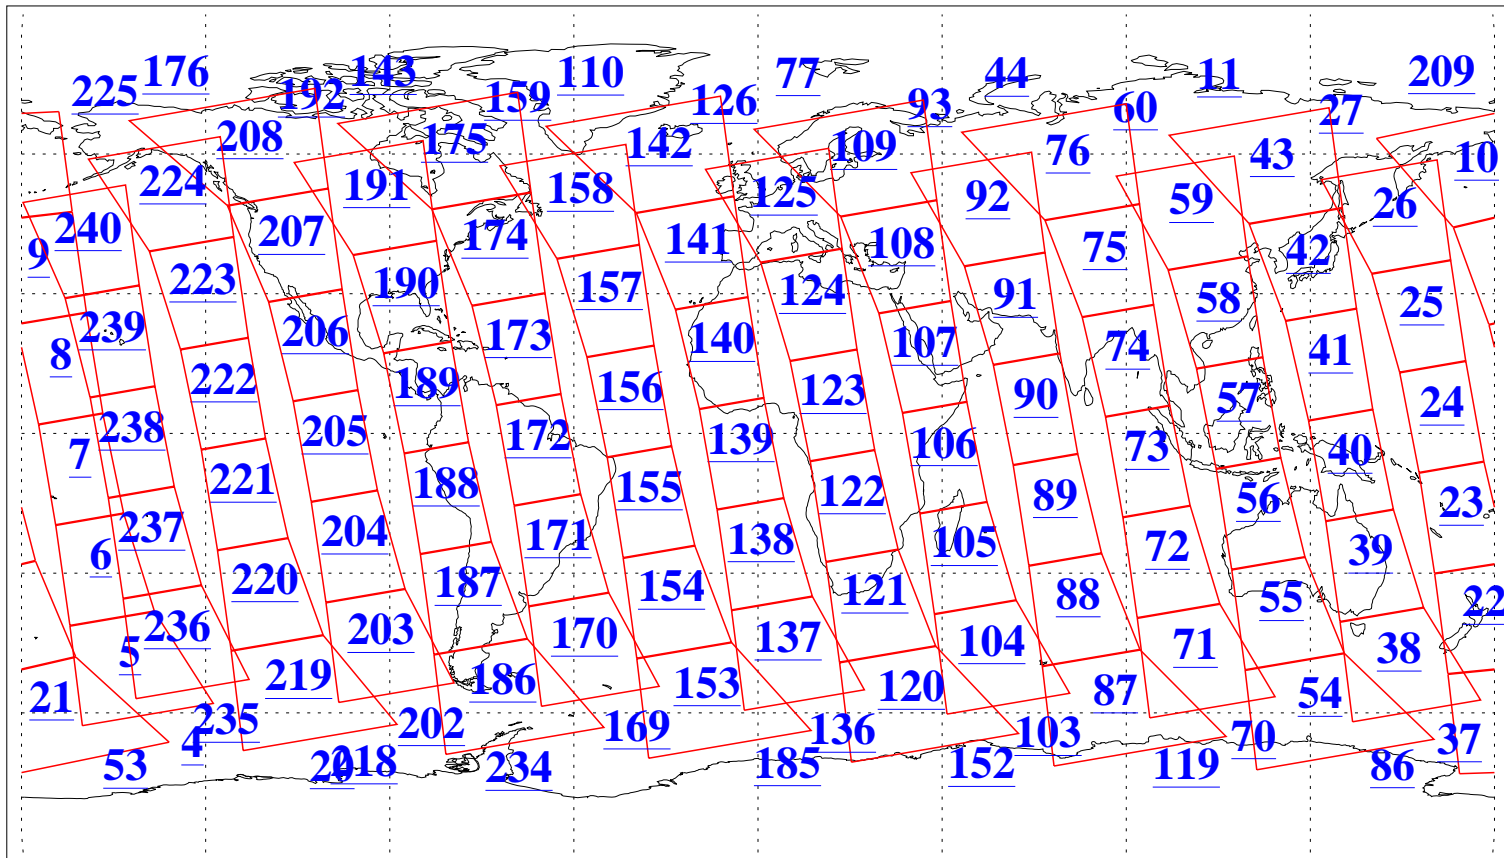

L1B Availability
AMSU Granules: 240
HSB Granules: 0
AIRS Granules: 240

16 Apr 2010
DoY 106
Aqua Day 2904
Granules: 1 to 120

Granules: 121 to 240

Legend: AMSU Available, HSB Available, AIRS Available

L1B Availability
AMSU Granules: 240
HSB Granules: 0
AIRS Granules: 240

16 Apr 2010
DoY 106
Aqua Day 2904

Ascending Granules

Descending Granules

Legend: AMSU Available, HSB Available, AIRS Available

L1B Availability
 AMSU Granules: 240
 HSB Granules: 0
 AIRS Granules: 240

16 Apr 2010
 DoY 106
 Aqua Day 2904

Northern Hemisphere Granules

Southern Hemisphere Granules

Legend: AMSU Available, HSB Available, AIRS Available