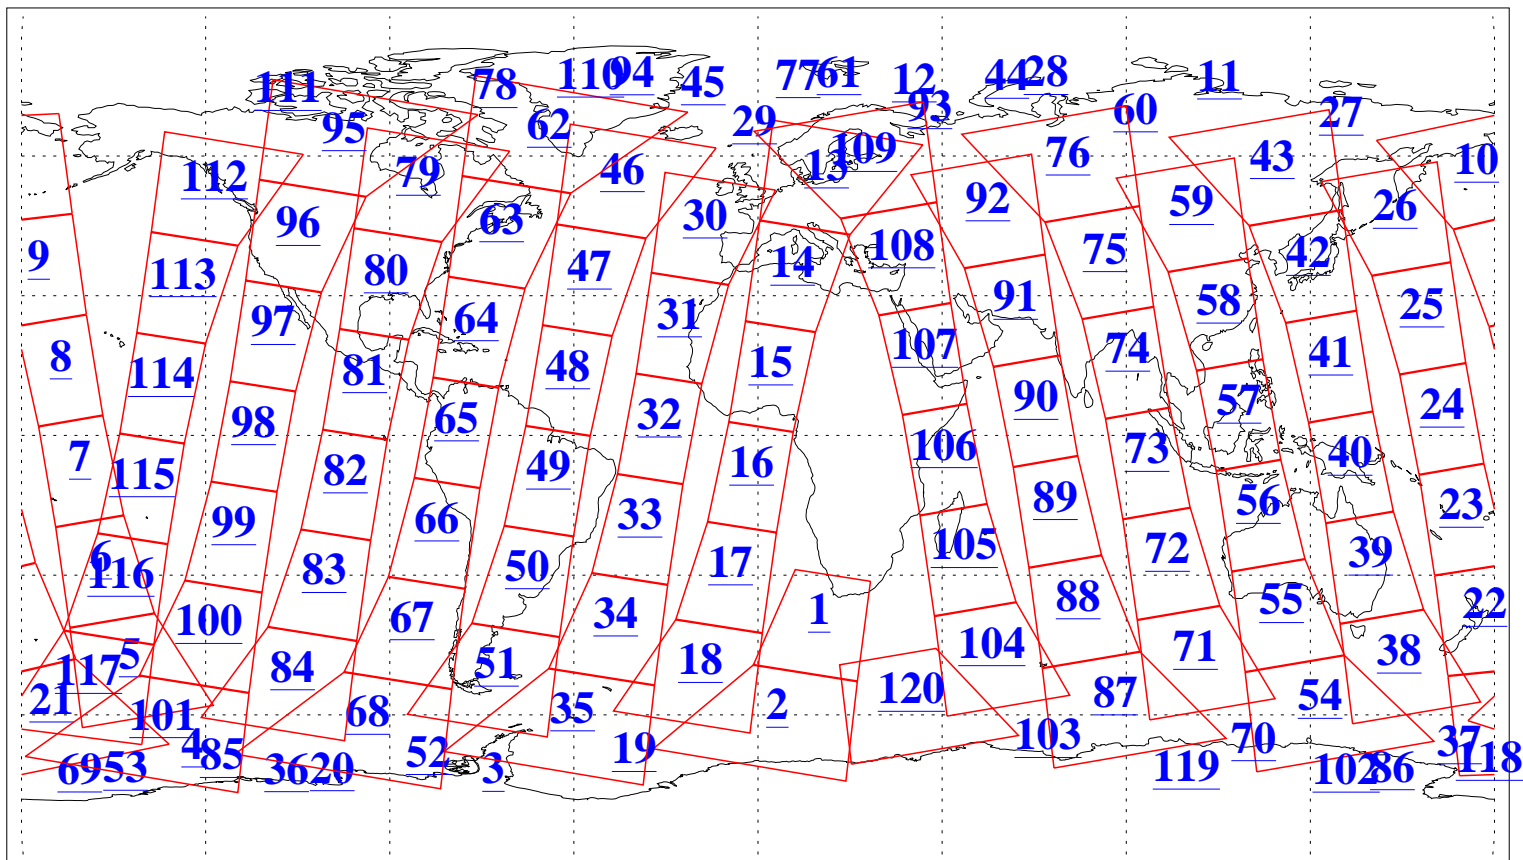

L1B Availability
AMSU Granules: 240
HSB Granules: 0
AIRS Granules: 240

16 Apr 2010
DoY 106
Aqua Day 2904
Granules: 1 to 120

Granules: 121 to 240

Legend: AMSU Available, HSB Available, AIRS Available

L1B Availability
AMSU Granules: 240
HSB Granules: 0
AIRS Granules: 240

16 Apr 2010
DoY 106
Aqua Day 2904

Ascending Granules

Descending Granules

Legend: AMSU Available, HSB Available, AIRS Available

L1B Availability
 AMSU Granules: 240
 HSB Granules: 0
 AIRS Granules: 240

16 Apr 2010
 DoY 106
 Aqua Day 2904

Northern Hemisphere Granules

Southern Hemisphere Granules

Legend: AMSU Available, HSB Available, AIRS Available