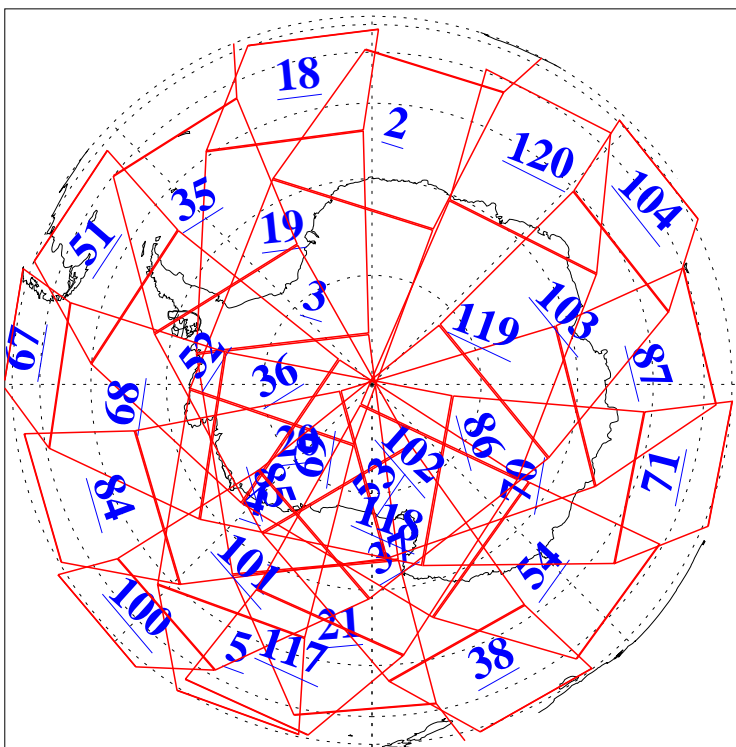

L1B Availability
AMSU Granules: 240
HSB Granules: 0
AIRS Granules: 240

16 Apr 2010
DoY 106
Aqua Day 2904
Granules: 1 to 120

Granules: 121 to 240

Legend: AMSU Available, HSB Available, AIRS Available

L1B Availability
AMSU Granules: 240
HSB Granules: 0
AIRS Granules: 240

16 Apr 2010
DoY 106
Aqua Day 2904

Ascending Granules

Descending Granules

Legend: AMSU Available, HSB Available, AIRS Available

L1B Availability
 AMSU Granules: 240
 HSB Granules: 0
 AIRS Granules: 240

16 Apr 2010
 DoY 106
 Aqua Day 2904

Northern Hemisphere Granules

Southern Hemisphere Granules

Legend: AMSU Available, HSB Available, AIRS Available