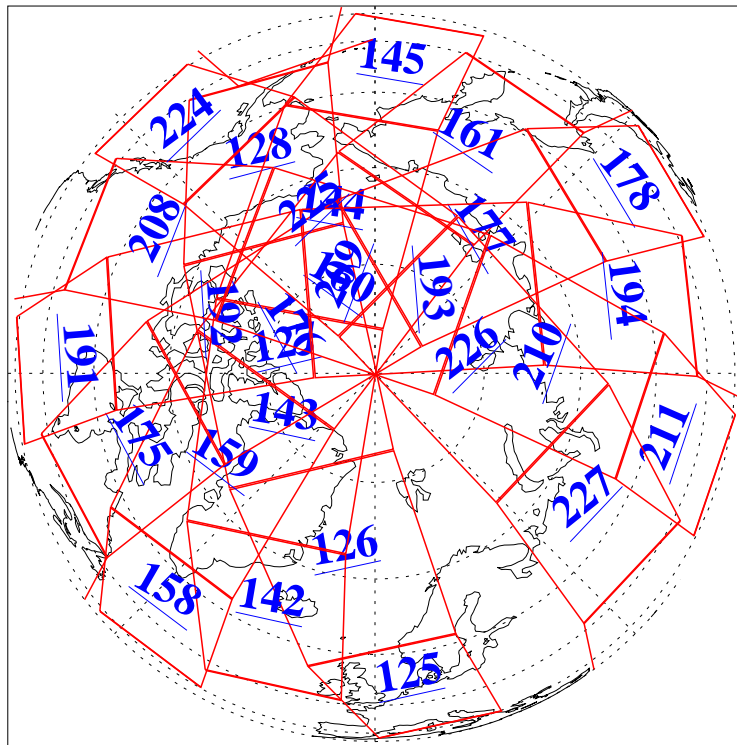

L1B Availability
AMSU Granules: 240
HSB Granules: 0
AIRS Granules: 240

16 Apr 2010
DoY 106
Aqua Day 2904
Granules: 1 to 120

Granules: 121 to 240

Legend: AMSU Available, HSB Available, AIRS Available

L1B Availability
AMSU Granules: 240
HSB Granules: 0
AIRS Granules: 240

16 Apr 2010
DoY 106
Aqua Day 2904

Ascending Granules

Descending Granules

Legend: AMSU Available, HSB Available, AIRS Available

L1B Availability
 AMSU Granules: 240
 HSB Granules: 0
 AIRS Granules: 240

16 Apr 2010
 DoY 106
 Aqua Day 2904

Northern Hemisphere Granules

Southern Hemisphere Granules

Legend: AMSU Available, HSB Available, AIRS Available