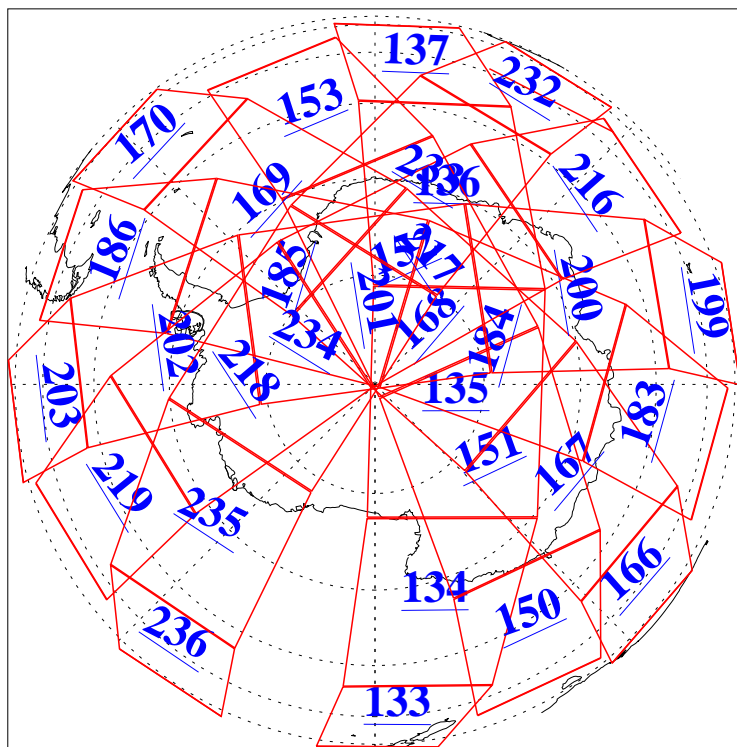

L1B Availability
AMSU Granules: 240
HSB Granules: 0
AIRS Granules: 240

16 Apr 2010
DoY 106
Aqua Day 2904
Granules: 1 to 120

Granules: 121 to 240

Legend: AMSU Available, HSB Available, AIRS Available

L1B Availability
AMSU Granules: 240
HSB Granules: 0
AIRS Granules: 240

16 Apr 2010
DoY 106
Aqua Day 2904

Ascending Granules

Descending Granules

Legend: AMSU Available, HSB Available, AIRS Available

L1B Availability
 AMSU Granules: 240
 HSB Granules: 0
 AIRS Granules: 240

16 Apr 2010
 DoY 106
 Aqua Day 2904

Northern Hemisphere Granules

Southern Hemisphere Granules

Legend: AMSU Available, HSB Available, AIRS Available