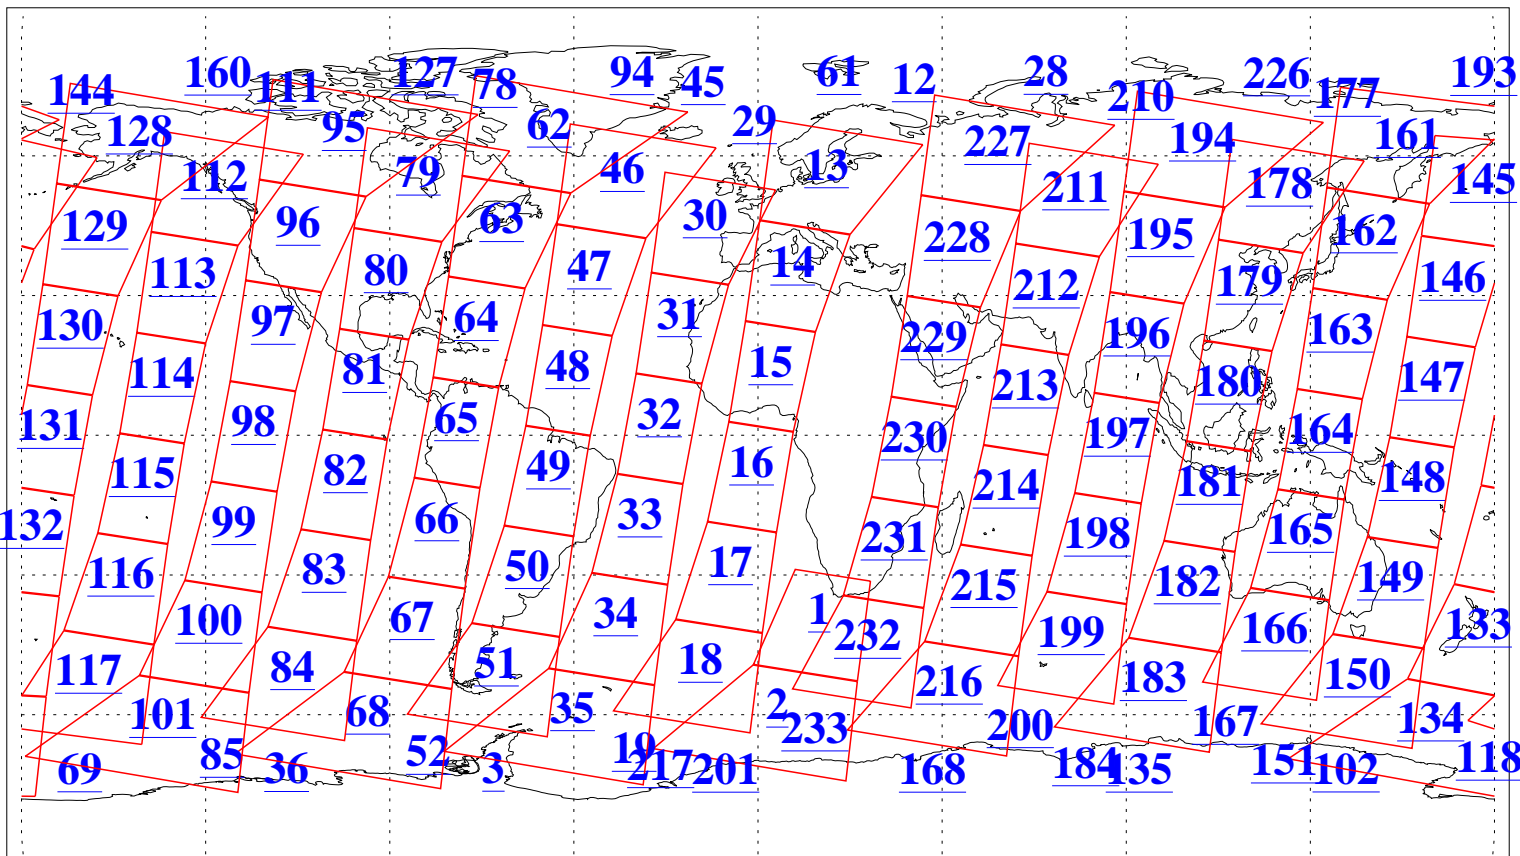

L1B Availability
AMSU Granules: 240
HSB Granules: 0
AIRS Granules: 240

16 Apr 2010
DoY 106
Aqua Day 2904
Granules: 1 to 120

Granules: 121 to 240

Legend: AMSU Available, HSB Available, AIRS Available

L1B Availability
AMSU Granules: 240
HSB Granules: 0
AIRS Granules: 240

16 Apr 2010
DoY 106
Aqua Day 2904

Ascending Granules

Descending Granules

Legend: AMSU Available, HSB Available, AIRS Available

L1B Availability
 AMSU Granules: 240
 HSB Granules: 0
 AIRS Granules: 240

16 Apr 2010
 DoY 106
 Aqua Day 2904

Northern Hemisphere Granules

Southern Hemisphere Granules

Legend: AMSU Available, HSB Available, AIRS Available