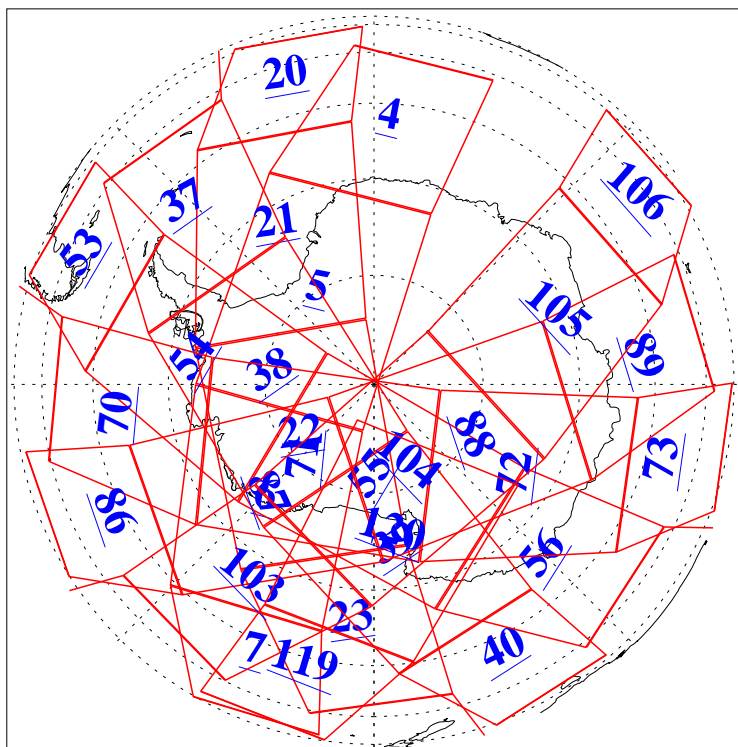

L1B Availability
AMSU Granules: 240
HSB Granules: 0
AIRS Granules: 240

14 Apr 2010
DoY 104
Aqua Day 2902
Granules: 1 to 120

Granules: 121 to 240

Legend: AMSU Available, HSB Available, AIRS Available

L1B Availability
AMSU Granules: 240
HSB Granules: 0
AIRS Granules: 240

14 Apr 2010
DoY 104
Aqua Day 2902
Ascending Granules

Descending Granules

Legend: AMSU Available, HSB Available, AIRS Available

L1B Availability
 AMSU Granules: 240
 HSB Granules: 0
 AIRS Granules: 240

14 Apr 2010
 DoY 104
 Aqua Day 2902

Northern Hemisphere Granules

Southern Hemisphere Granules

Legend: AMSU Available, HSB Available, AIRS Available