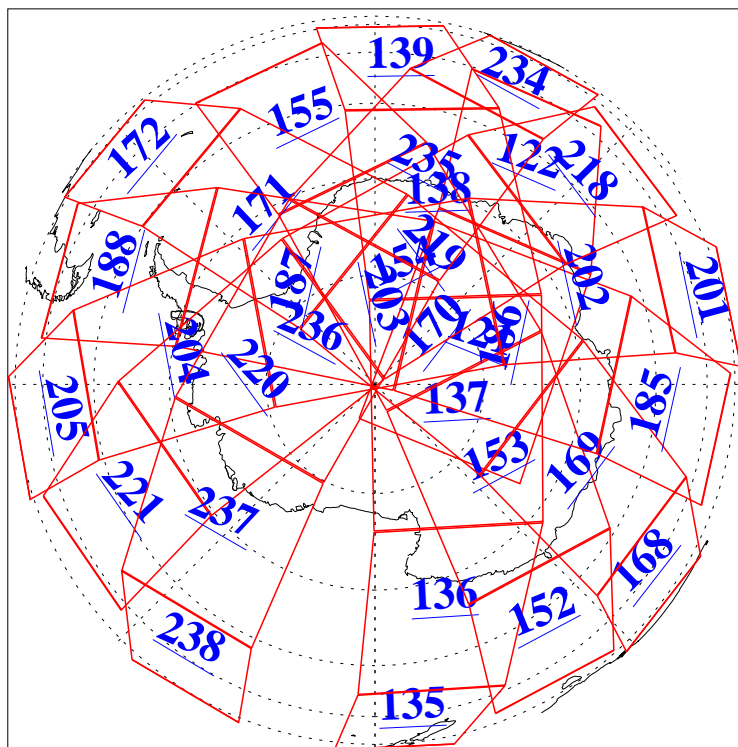

L1B Availability
AMSU Granules: 240
HSB Granules: 0
AIRS Granules: 240

14 Apr 2010
DoY 104
Aqua Day 2902
Granules: 1 to 120

Granules: 121 to 240

Legend: AMSU Available, HSB Available, AIRS Available

L1B Availability
AMSU Granules: 240
HSB Granules: 0
AIRS Granules: 240

14 Apr 2010
DoY 104
Aqua Day 2902
Ascending Granules

Descending Granules

Legend: AMSU Available, HSB Available, AIRS Available

L1B Availability
 AMSU Granules: 240
 HSB Granules: 0
 AIRS Granules: 240

14 Apr 2010
 DoY 104
 Aqua Day 2902

Northern Hemisphere Granules

Southern Hemisphere Granules

Legend: AMSU Available, HSB Available, AIRS Available