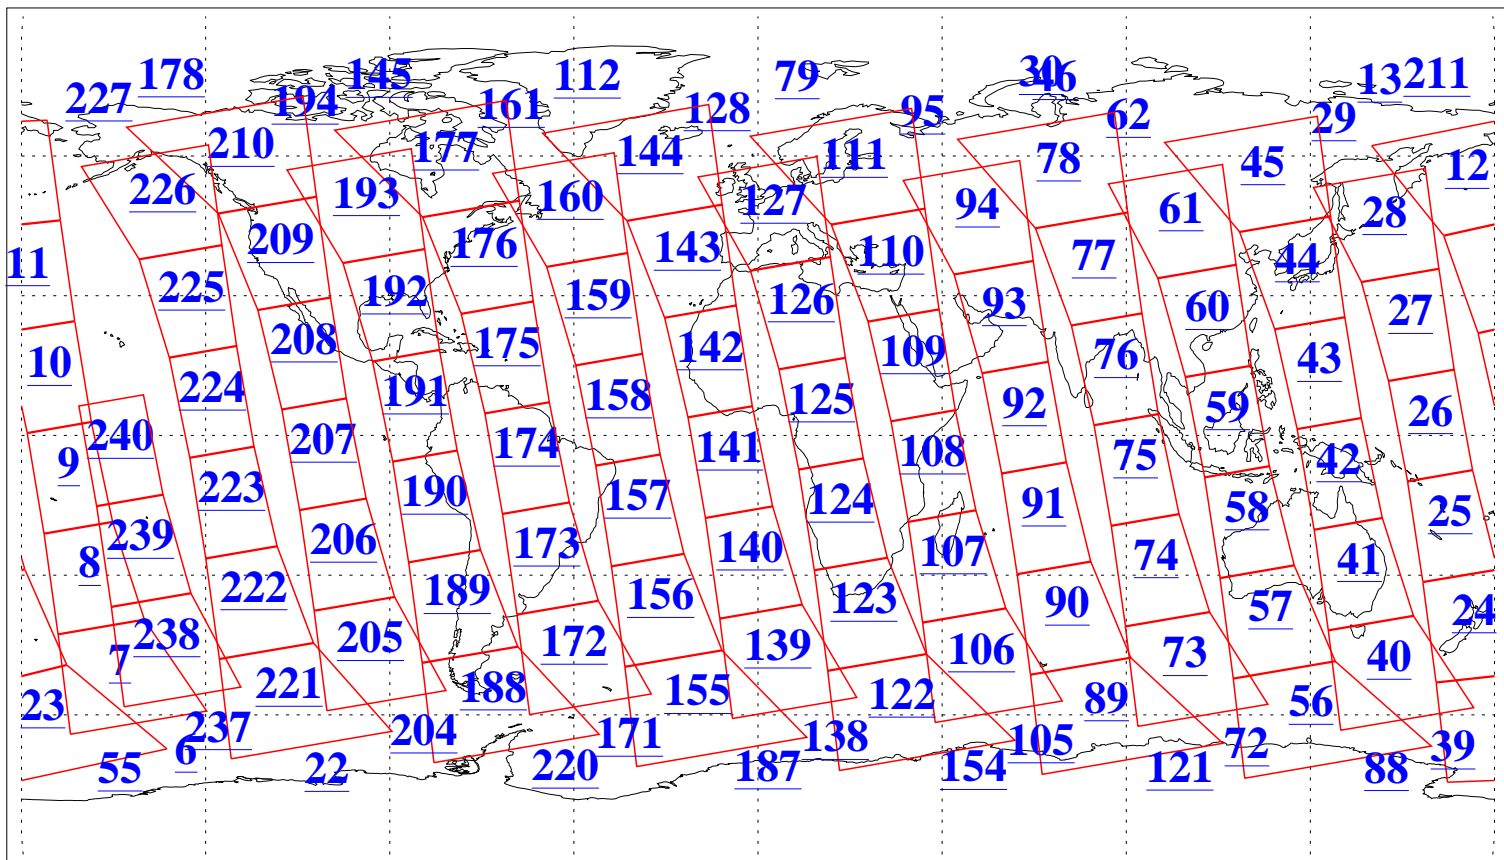

L1B Availability
AMSU Granules: 240
HSB Granules: 0
AIRS Granules: 240

14 Apr 2010
DoY 104
Aqua Day 2902
Granules: 1 to 120

Granules: 121 to 240

Legend: AMSU Available, HSB Available, AIRS Available

L1B Availability
AMSU Granules: 240
HSB Granules: 0
AIRS Granules: 240

14 Apr 2010
DoY 104
Aqua Day 2902
Ascending Granules

Descending Granules

Legend: AMSU Available, HSB Available, AIRS Available

L1B Availability
 AMSU Granules: 240
 HSB Granules: 0
 AIRS Granules: 240

14 Apr 2010
 DoY 104
 Aqua Day 2902

Northern Hemisphere Granules

Southern Hemisphere Granules

Legend: AMSU Available, HSB Available, AIRS Available