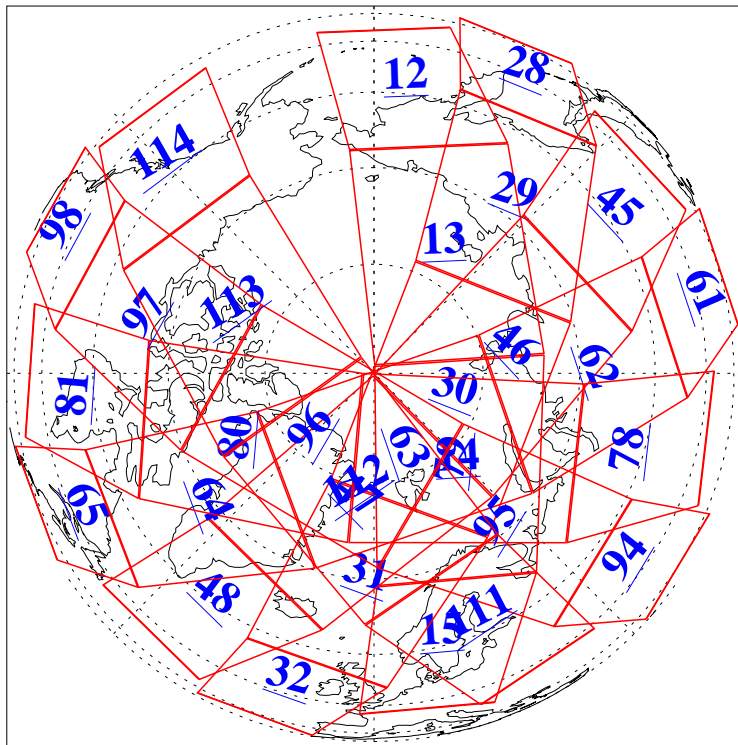

L1B Availability
AMSU Granules: 240
HSB Granules: 0
AIRS Granules: 240

14 Apr 2010
DoY 104
Aqua Day 2902
Granules: 1 to 120

Granules: 121 to 240

Legend: AMSU Available, HSB Available, AIRS Available

L1B Availability
AMSU Granules: 240
HSB Granules: 0
AIRS Granules: 240

14 Apr 2010
DoY 104
Aqua Day 2902
Ascending Granules

Descending Granules

Legend: AMSU Available, HSB Available, AIRS Available

L1B Availability
 AMSU Granules: 240
 HSB Granules: 0
 AIRS Granules: 240

14 Apr 2010
 DoY 104
 Aqua Day 2902

Northern Hemisphere Granules

Southern Hemisphere Granules

Legend: AMSU Available, HSB Available, AIRS Available