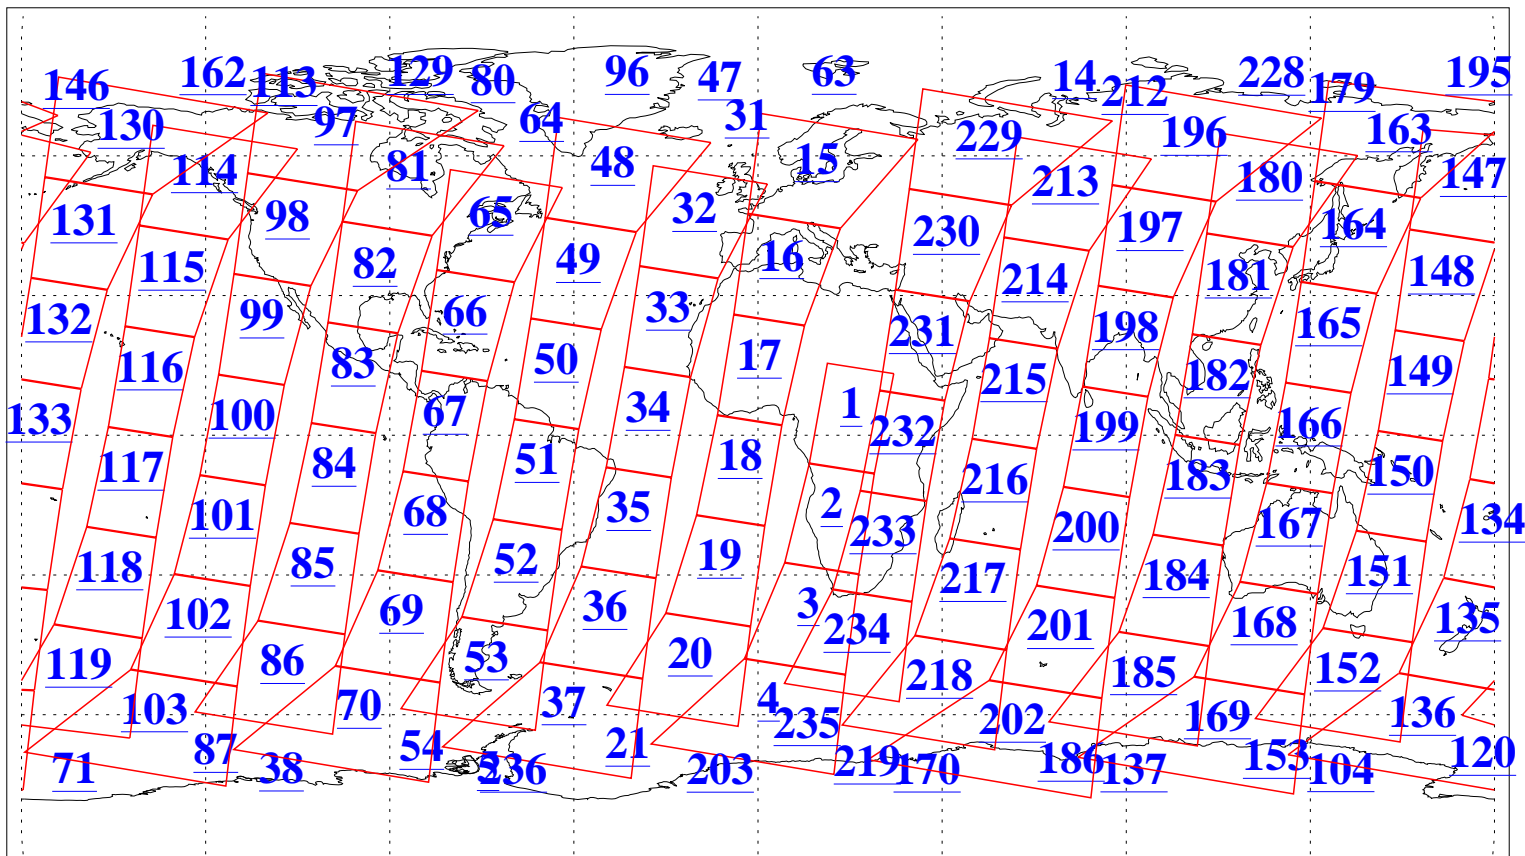

L1B Availability
AMSU Granules: 240
HSB Granules: 0
AIRS Granules: 240

14 Apr 2010
DoY 104
Aqua Day 2902
Granules: 1 to 120

Granules: 121 to 240

Legend: AMSU Available, HSB Available, AIRS Available

L1B Availability
AMSU Granules: 240
HSB Granules: 0
AIRS Granules: 240

14 Apr 2010
DoY 104
Aqua Day 2902
Ascending Granules

Descending Granules

Legend: AMSU Available, HSB Available, AIRS Available

L1B Availability
 AMSU Granules: 240
 HSB Granules: 0
 AIRS Granules: 240

14 Apr 2010
 DoY 104
 Aqua Day 2902

Northern Hemisphere Granules

Southern Hemisphere Granules

Legend: AMSU Available, HSB Available, AIRS Available