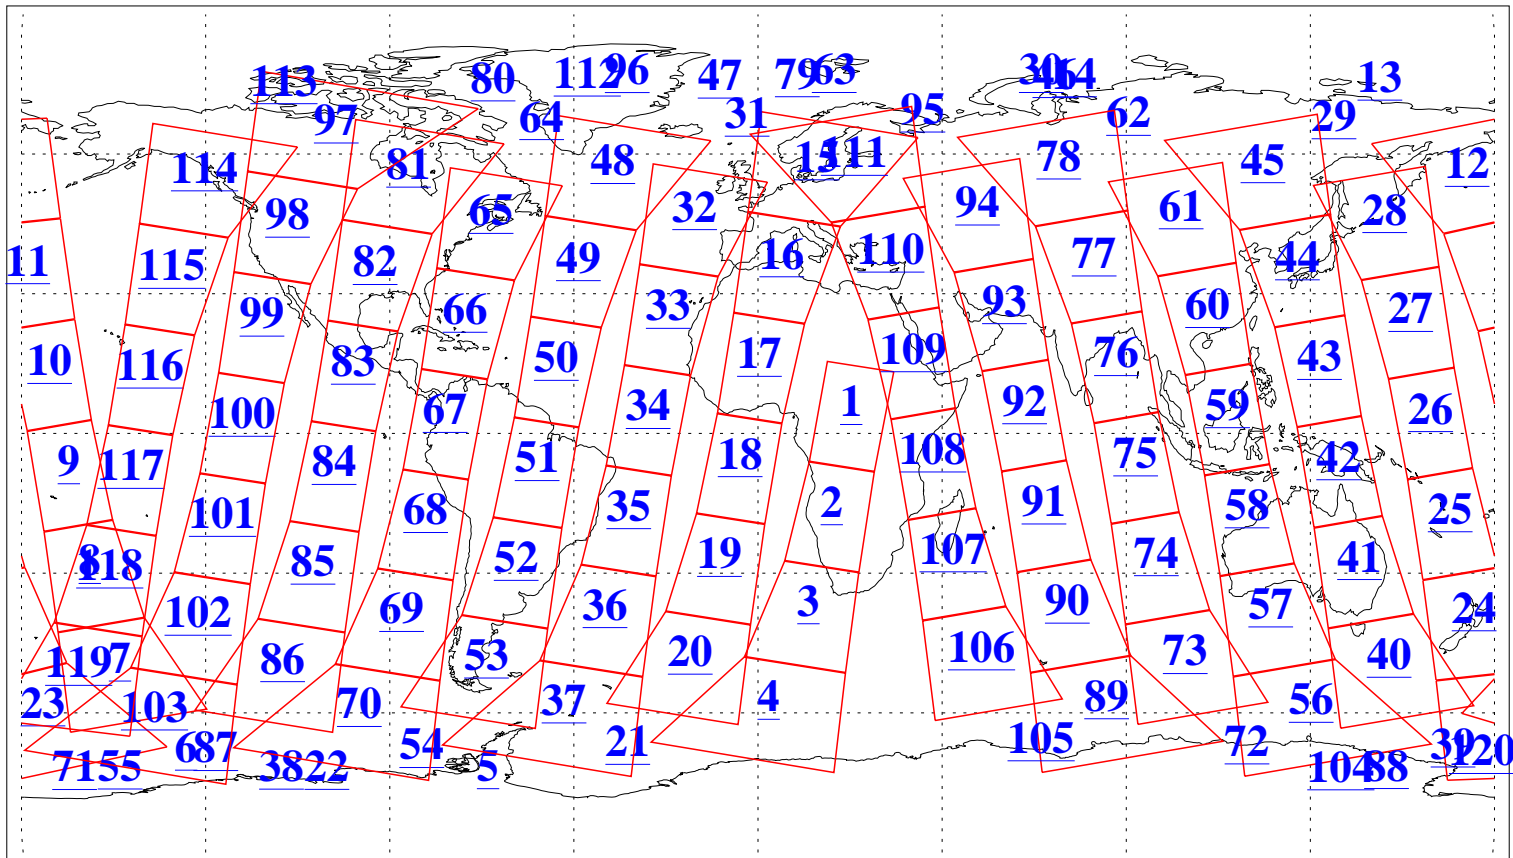

L1B Availability
AMSU Granules: 240
HSB Granules: 0
AIRS Granules: 240

14 Apr 2010
DoY 104
Aqua Day 2902
Granules: 1 to 120

Granules: 121 to 240

Legend: AMSU Available, HSB Available, AIRS Available

L1B Availability
AMSU Granules: 240
HSB Granules: 0
AIRS Granules: 240

14 Apr 2010
DoY 104
Aqua Day 2902
Ascending Granules

Descending Granules

Legend: AMSU Available, HSB Available, AIRS Available

L1B Availability
 AMSU Granules: 240
 HSB Granules: 0
 AIRS Granules: 240

14 Apr 2010
 DoY 104
 Aqua Day 2902

Northern Hemisphere Granules

Southern Hemisphere Granules

Legend: AMSU Available, HSB Available, AIRS Available