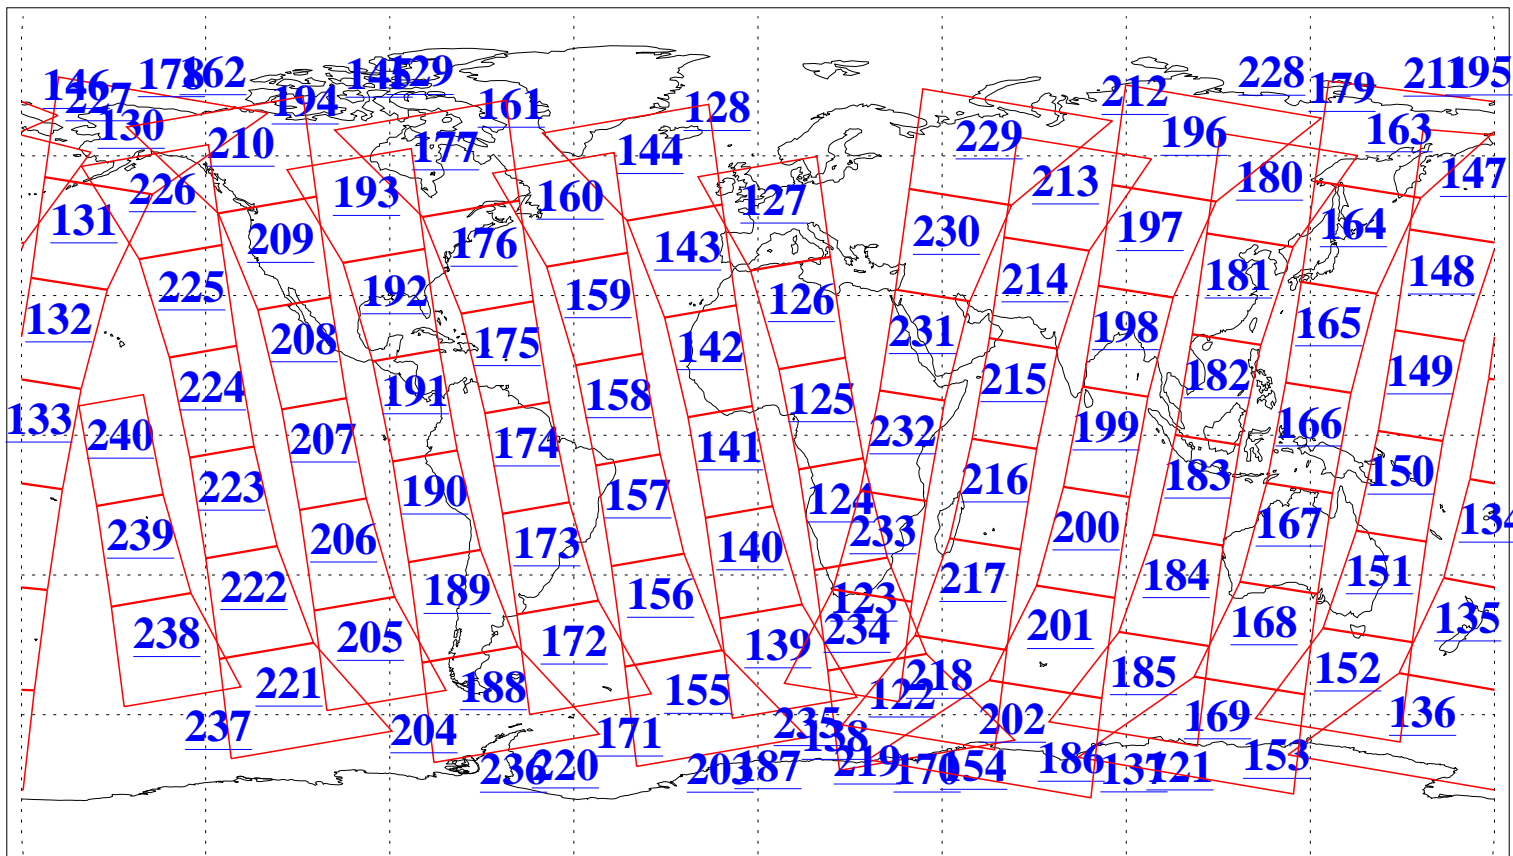

L1B Availability
AMSU Granules: 240
HSB Granules: 0
AIRS Granules: 240

14 Apr 2010
DoY 104
Aqua Day 2902
Granules: 1 to 120

Granules: 121 to 240

Legend: AMSU Available, HSB Available, AIRS Available

L1B Availability
AMSU Granules: 240
HSB Granules: 0
AIRS Granules: 240

14 Apr 2010
DoY 104
Aqua Day 2902
Ascending Granules

Descending Granules

Legend: AMSU Available, HSB Available, AIRS Available

L1B Availability
 AMSU Granules: 240
 HSB Granules: 0
 AIRS Granules: 240

14 Apr 2010
 DoY 104
 Aqua Day 2902

Northern Hemisphere Granules

Southern Hemisphere Granules

Legend: AMSU Available, HSB Available, AIRS Available