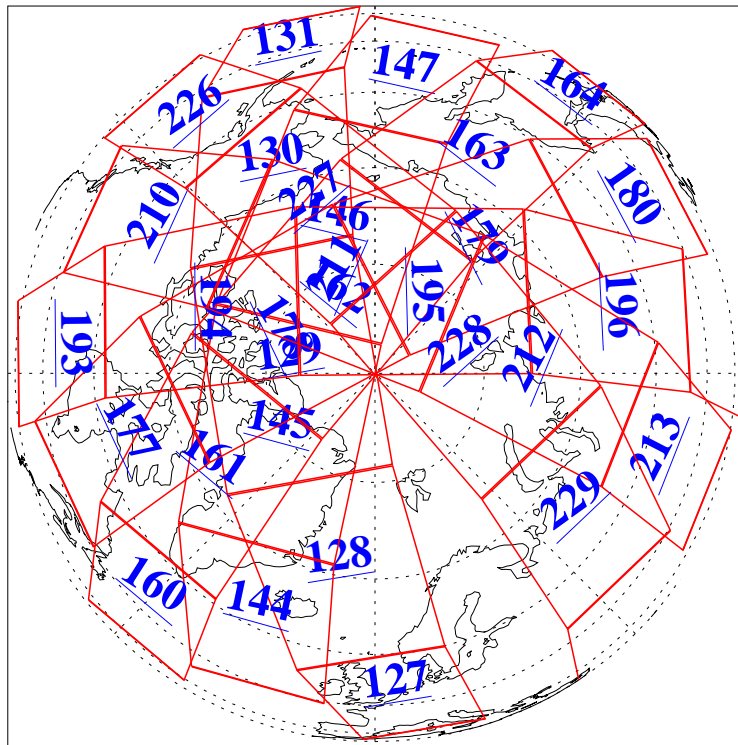

L1B Availability
AMSU Granules: 240
HSB Granules: 0
AIRS Granules: 240

14 Apr 2010
DoY 104
Aqua Day 2902
Granules: 1 to 120

Granules: 121 to 240

Legend: AMSU Available, HSB Available, AIRS Available

L1B Availability
AMSU Granules: 240
HSB Granules: 0
AIRS Granules: 240

14 Apr 2010
DoY 104
Aqua Day 2902
Ascending Granules

Descending Granules

Legend: AMSU Available, HSB Available, AIRS Available

L1B Availability
 AMSU Granules: 240
 HSB Granules: 0
 AIRS Granules: 240

14 Apr 2010
 DoY 104
 Aqua Day 2902

Northern Hemisphere Granules

Southern Hemisphere Granules

Legend: AMSU Available, HSB Available, AIRS Available