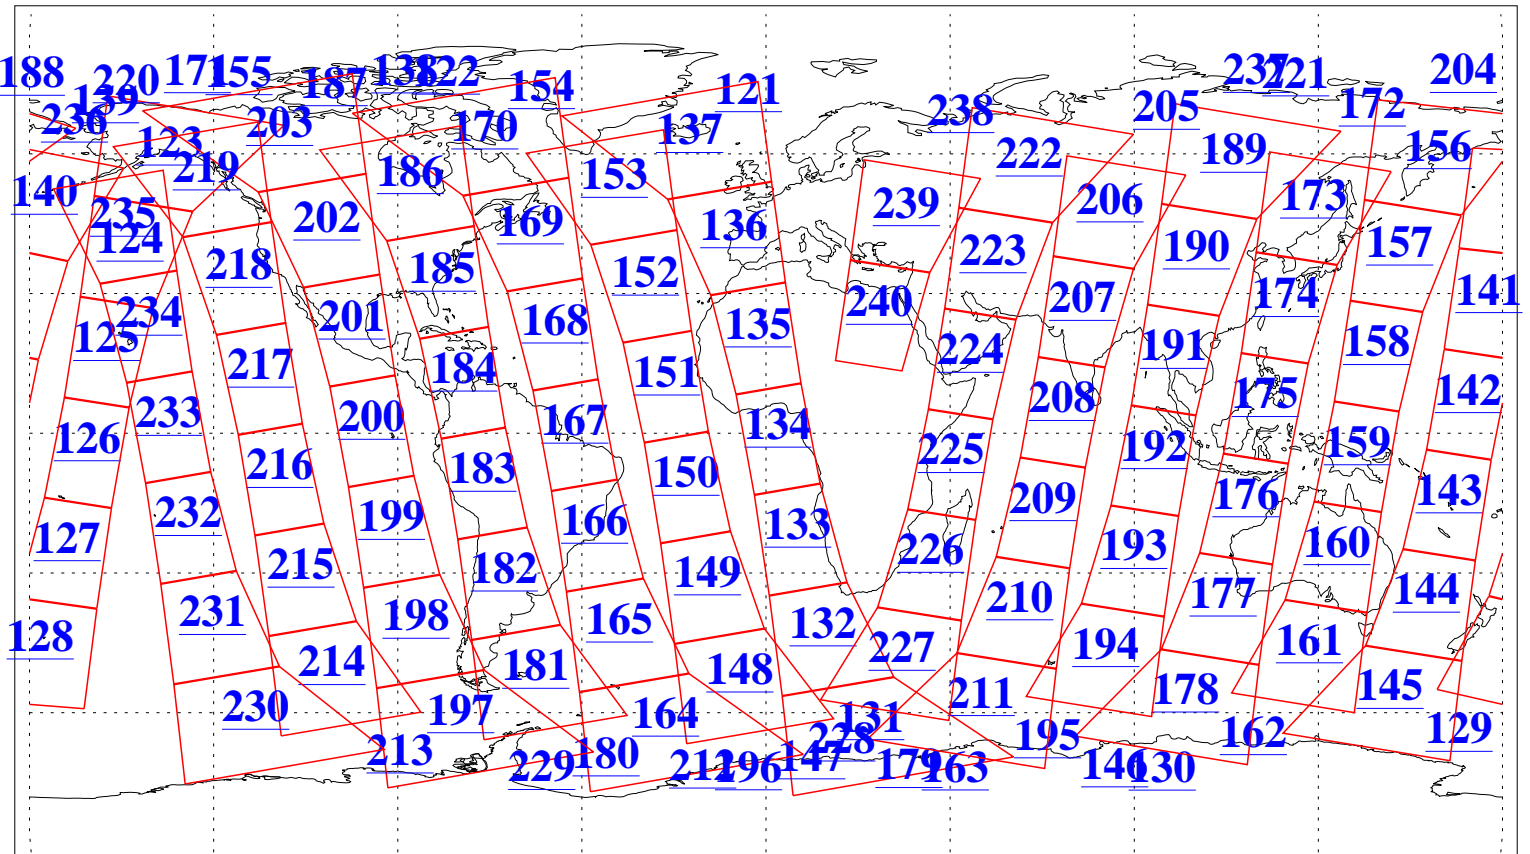

L1B Availability  
AMSU Granules: 240  
HSB Granules: 0  
AIRS Granules: 240

13 Apr 2010  
DoY 103  
Aqua Day 2901  
Granules: 1 to 120

Granules: 121 to 240

Legend: AMSU Available, HSB Available, AIRS Available

L1B Availability  
AMSU Granules: 240  
HSB Granules: 0  
AIRS Granules: 240

13 Apr 2010  
DoY 103  
Aqua Day 2901

Ascending Granules

Descending Granules

Legend: AMSU Available, HSB Available, AIRS Available