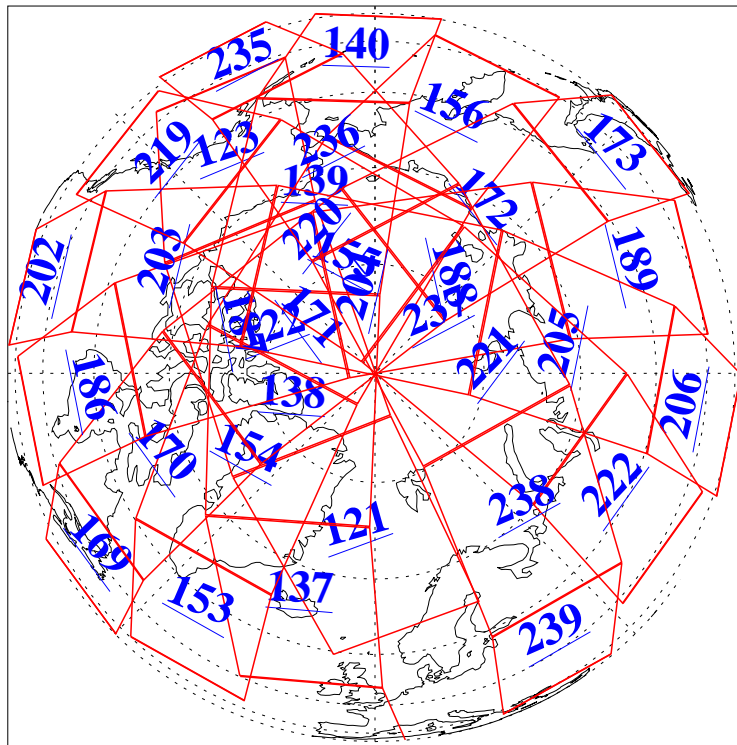

L1B Availability  
AMSU Granules: 240  
HSB Granules: 0  
AIRS Granules: 240

13 Apr 2010  
DoY 103  
Aqua Day 2901  
Granules: 1 to 120

Granules: 121 to 240

Legend: AMSU Available, HSB Available, AIRS Available

L1B Availability  
AMSU Granules: 240  
HSB Granules: 0  
AIRS Granules: 240

13 Apr 2010  
DoY 103  
Aqua Day 2901

Ascending Granules

Descending Granules

Legend: AMSU Available, HSB Available, AIRS Available

### Northern Hemisphere Granules