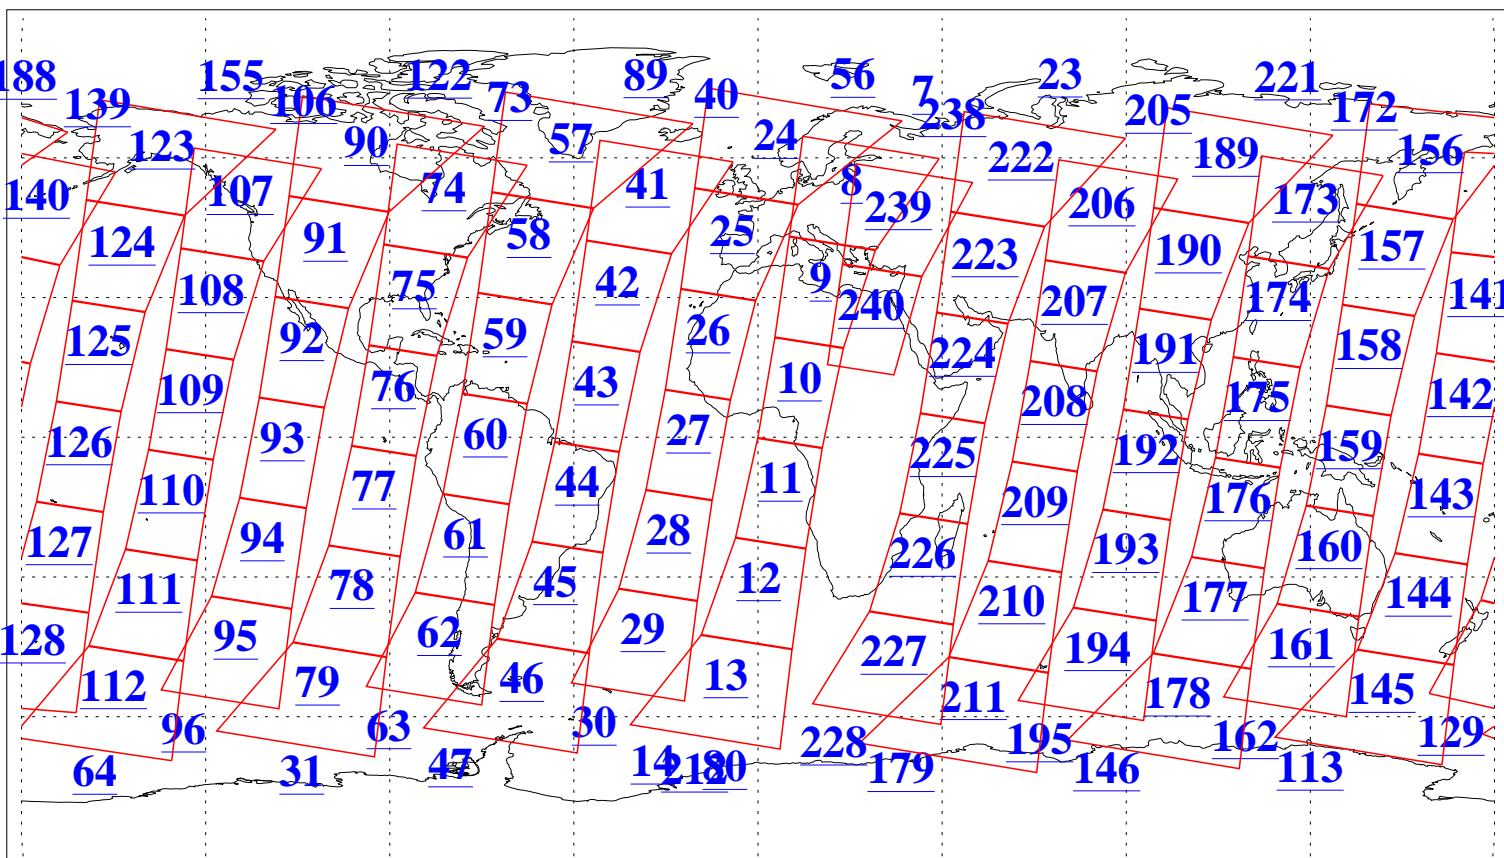

L1B Availability  
AMSU Granules: 240  
HSB Granules: 0  
AIRS Granules: 240

13 Apr 2010  
DoY 103  
Aqua Day 2901  
Granules: 1 to 120

Granules: 121 to 240

Legend: AMSU Available, HSB Available, AIRS Available

L1B Availability  
AMSU Granules: 240  
HSB Granules: 0  
AIRS Granules: 240

13 Apr 2010  
DoY 103  
Aqua Day 2901

Ascending Granules

Descending Granules

Legend: AMSU Available, HSB Available, AIRS Available