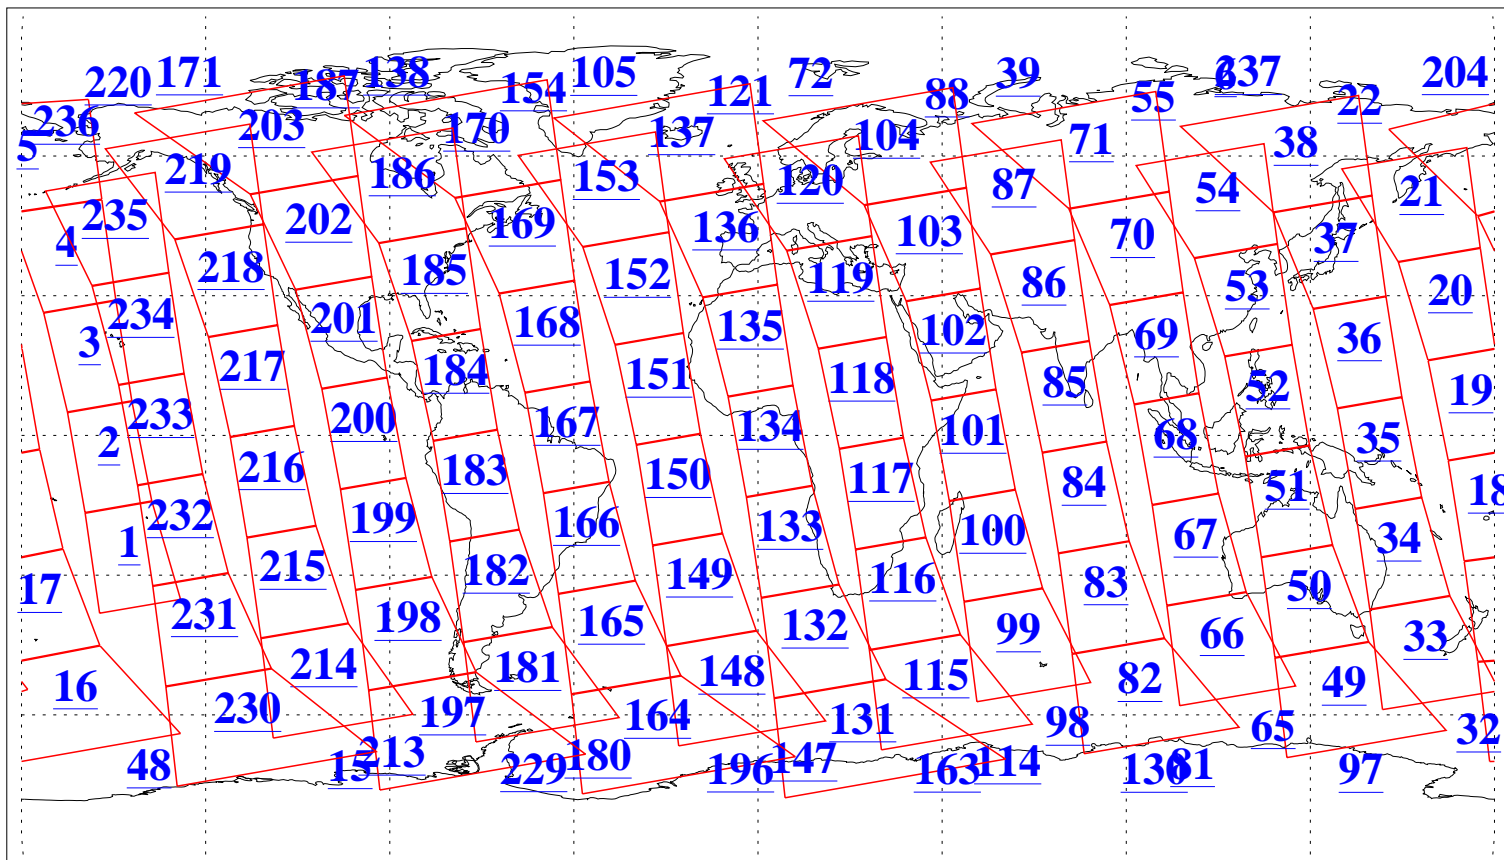

L1B Availability  
AMSU Granules: 240  
HSB Granules: 0  
AIRS Granules: 240

13 Apr 2010  
DoY 103  
Aqua Day 2901  
Granules: 1 to 120

Granules: 121 to 240

Legend: AMSU Available, HSB Available, AIRS Available

L1B Availability  
AMSU Granules: 240  
HSB Granules: 0  
AIRS Granules: 240

13 Apr 2010  
DoY 103  
Aqua Day 2901

Ascending Granules

Descending Granules

Legend: AMSU Available, HSB Available, AIRS Available