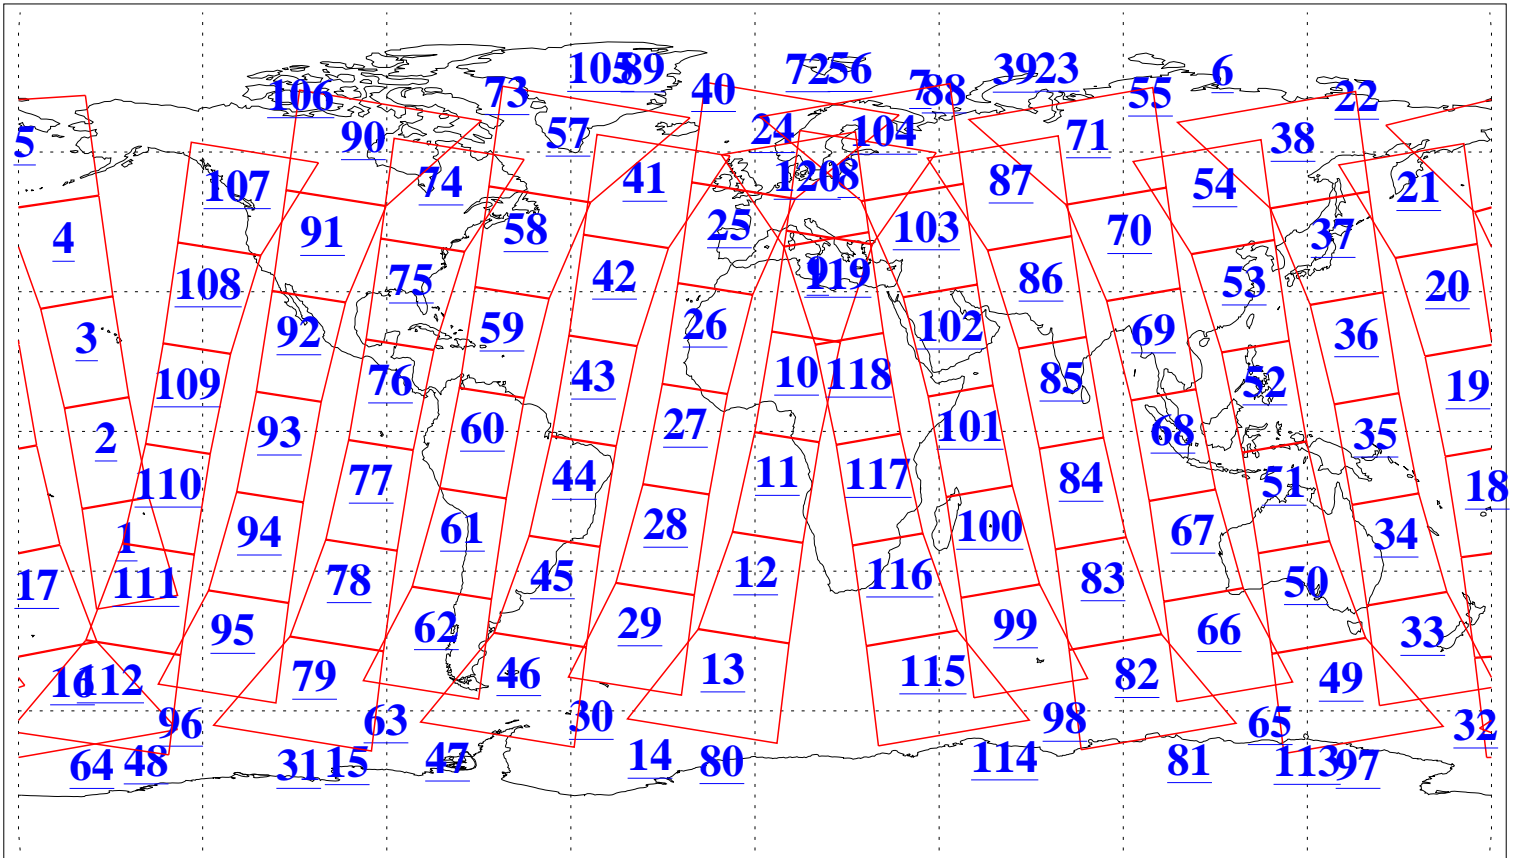

L1B Availability  
AMSU Granules: 240  
HSB Granules: 0  
AIRS Granules: 240

13 Apr 2010  
DoY 103  
Aqua Day 2901  
Granules: 1 to 120

Granules: 121 to 240

Legend: AMSU Available, HSB Available, AIRS Available

L1B Availability  
AMSU Granules: 240  
HSB Granules: 0  
AIRS Granules: 240

13 Apr 2010  
DoY 103  
Aqua Day 2901

Ascending Granules

Descending Granules

Legend: AMSU Available, HSB Available, AIRS Available

### Northern Hemisphere Granules