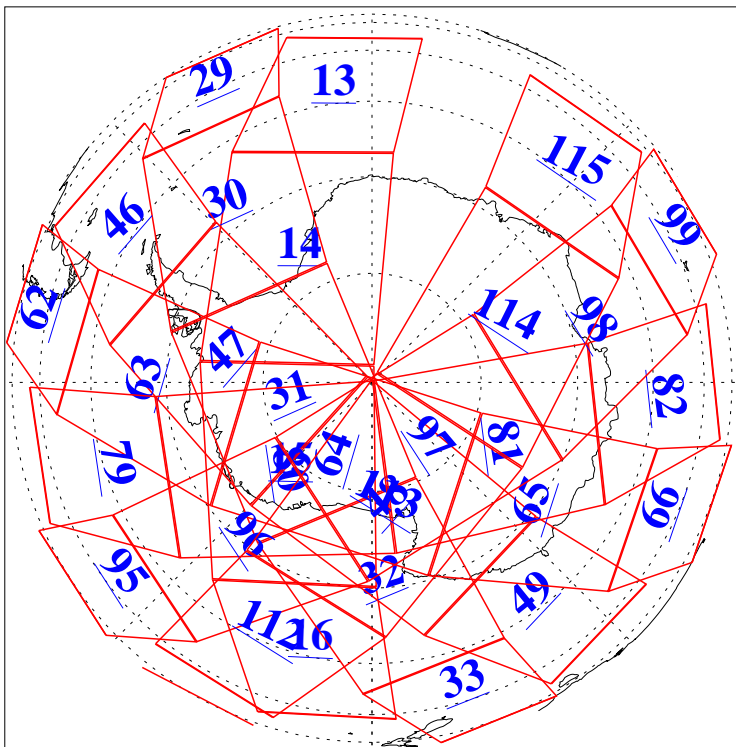

Legend: AMSU Available, HSB Available, AIRS Available