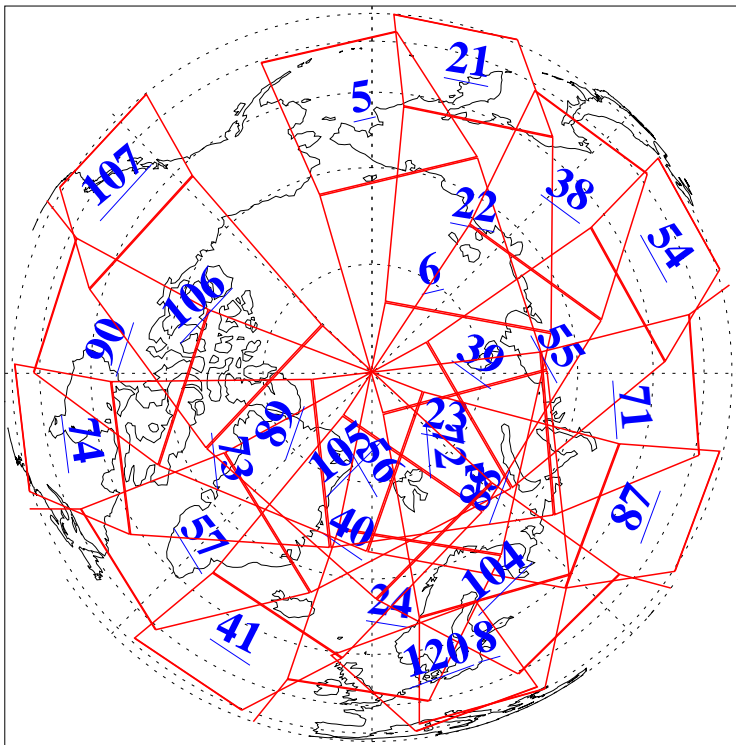

L1B Availability  
AMSU Granules: 240  
HSB Granules: 0  
AIRS Granules: 240

13 Apr 2010  
DoY 103  
Aqua Day 2901  
Granules: 1 to 120

Granules: 121 to 240

Legend: AMSU Available, HSB Available, AIRS Available

L1B Availability  
AMSU Granules: 240  
HSB Granules: 0  
AIRS Granules: 240

13 Apr 2010  
DoY 103  
Aqua Day 2901

Ascending Granules

Descending Granules

Legend: AMSU Available, HSB Available, AIRS Available

### Northern Hemisphere Granules