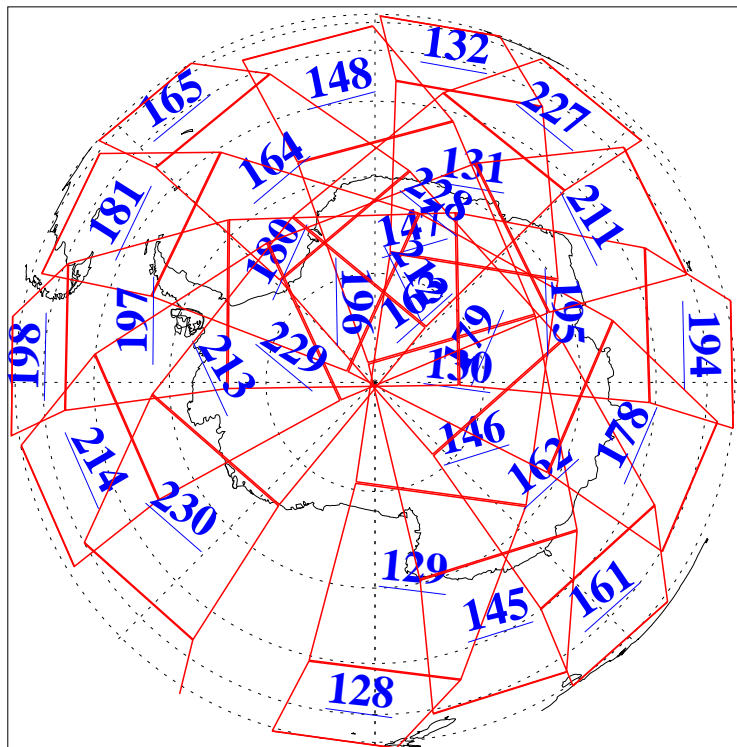

Legend: AMSU Available, HSB Available, AIRS Available