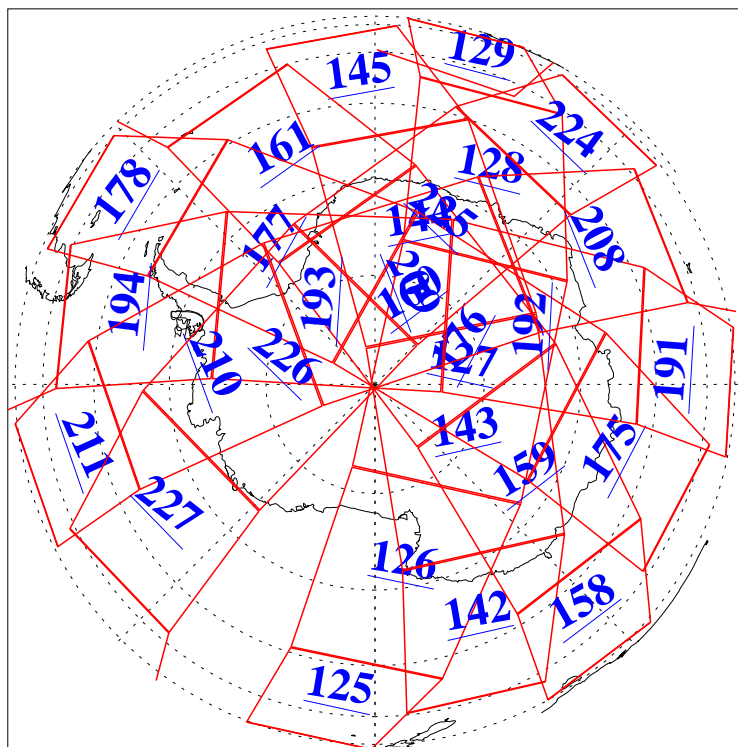

L1B Availability  
AMSU Granules: 240  
HSB Granules: 0  
AIRS Granules: 240

8 Apr 2010  
DoY 98  
Aqua Day 2896  
Granules: 1 to 120

Granules: 121 to 240

Legend: AMSU Available, HSB Available, AIRS Available

L1B Availability  
AMSU Granules: 240  
HSB Granules: 0  
AIRS Granules: 240

8 Apr 2010  
DoY 98  
Aqua Day 2896

Ascending Granules

Descending Granules

Legend: AMSU Available, HSB Available, AIRS Available

L1B Availability  
 AMSU Granules: 240  
 HSB Granules: 0  
 AIRS Granules: 240

8 Apr 2010  
 DoY 98  
 Aqua Day 2896

Northern Hemisphere Granules

Southern Hemisphere Granules

Legend: AMSU Available, HSB Available, AIRS Available