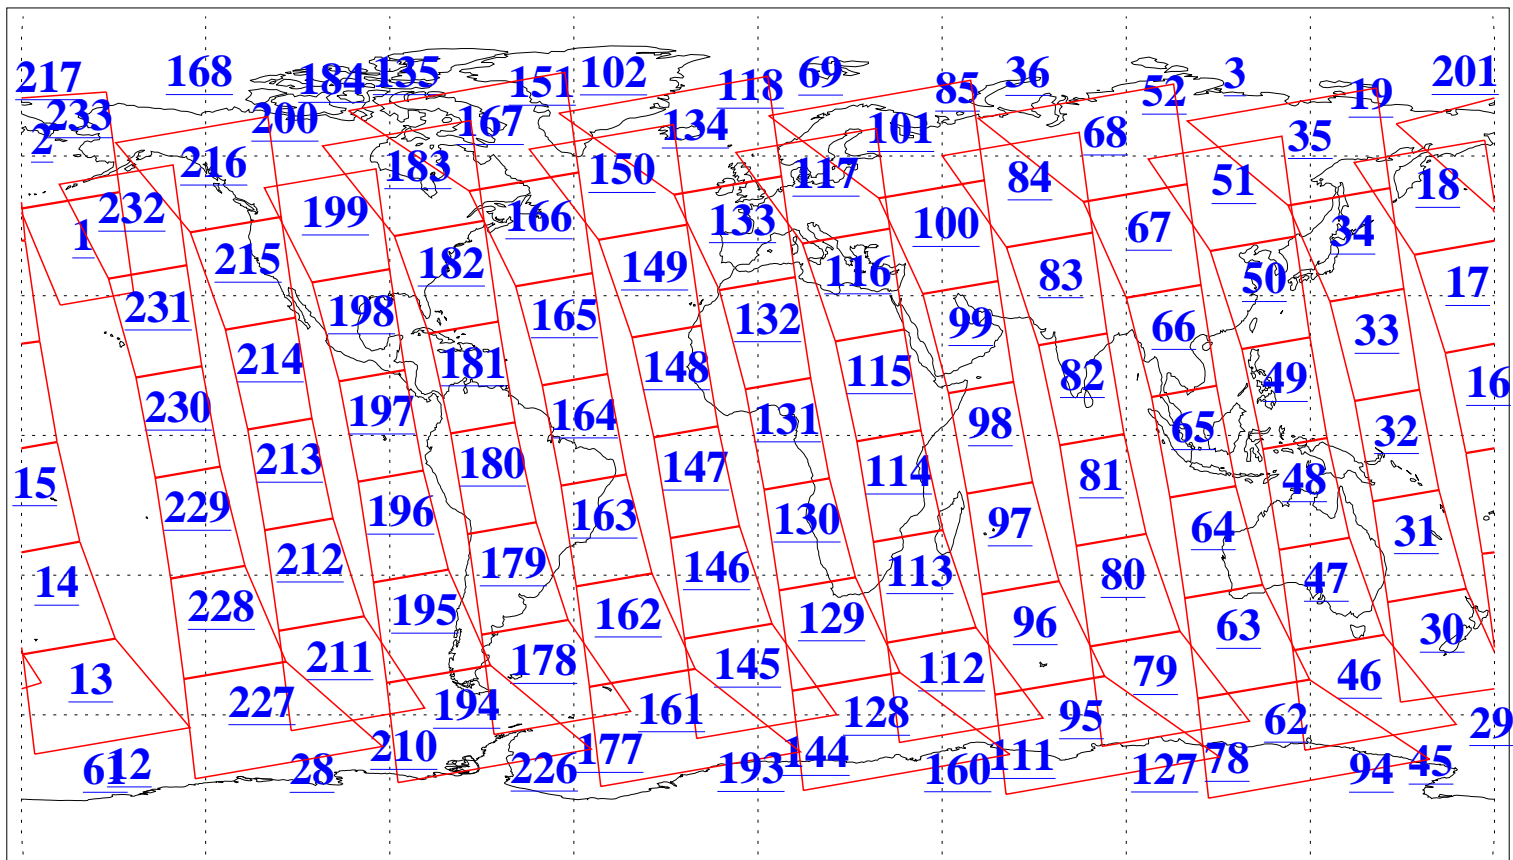

L1B Availability  
AMSU Granules: 240  
HSB Granules: 0  
AIRS Granules: 240

8 Apr 2010  
DoY 98  
Aqua Day 2896  
Granules: 1 to 120

Granules: 121 to 240

Legend: AMSU Available, HSB Available, AIRS Available

L1B Availability  
AMSU Granules: 240  
HSB Granules: 0  
AIRS Granules: 240

8 Apr 2010  
DoY 98  
Aqua Day 2896

Ascending Granules

Descending Granules

Legend: AMSU Available, HSB Available, AIRS Available

L1B Availability  
 AMSU Granules: 240  
 HSB Granules: 0  
 AIRS Granules: 240

8 Apr 2010  
 DoY 98  
 Aqua Day 2896

Northern Hemisphere Granules

Southern Hemisphere Granules

Legend: AMSU Available, HSB Available, AIRS Available