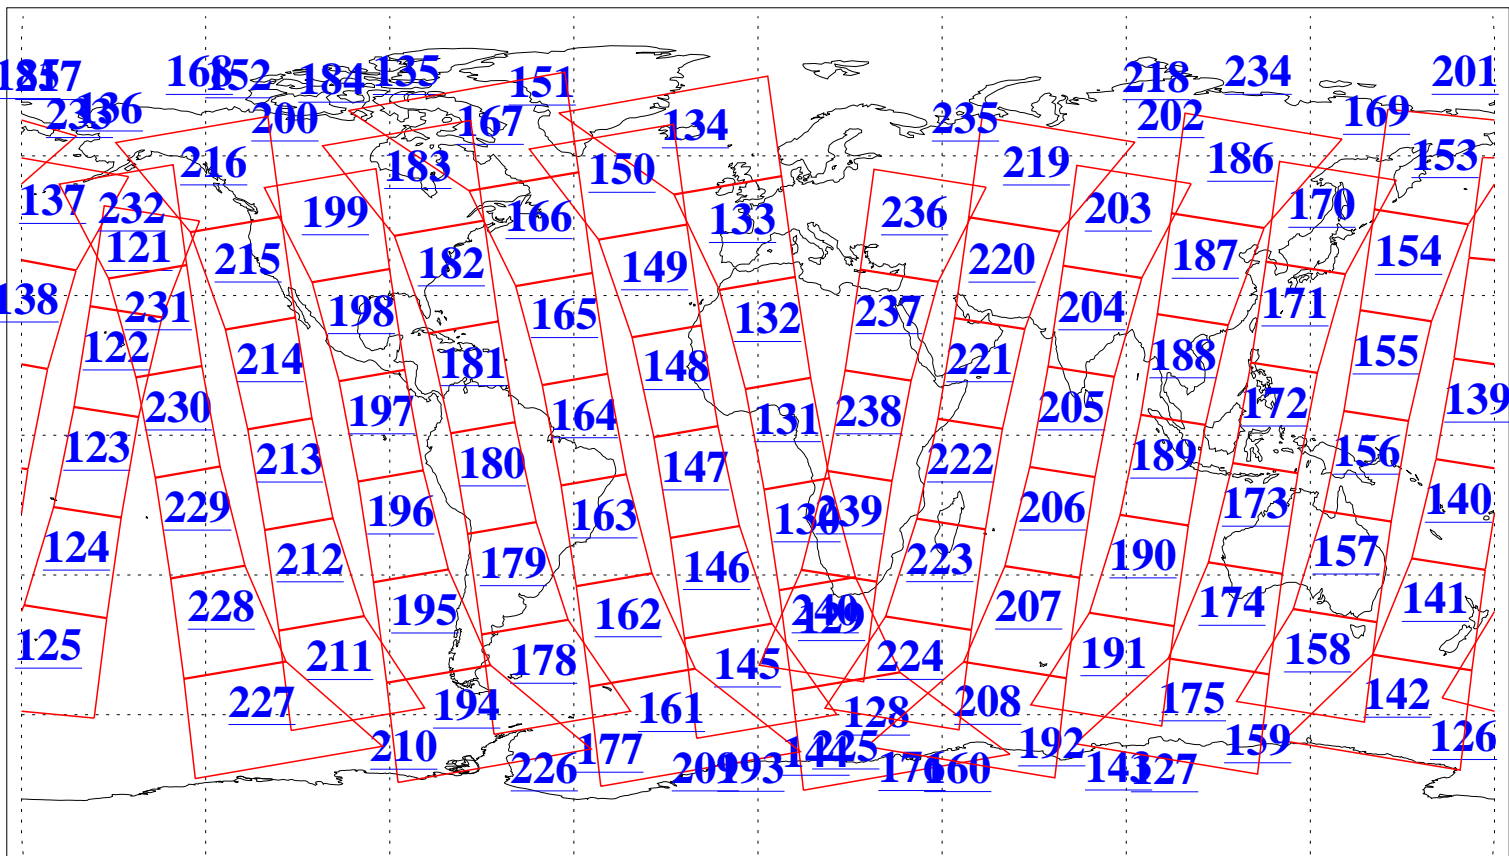

L1B Availability  
AMSU Granules: 240  
HSB Granules: 0  
AIRS Granules: 240

8 Apr 2010  
DoY 98  
Aqua Day 2896  
Granules: 1 to 120

Granules: 121 to 240

Legend: AMSU Available, HSB Available, AIRS Available

L1B Availability  
AMSU Granules: 240  
HSB Granules: 0  
AIRS Granules: 240

8 Apr 2010  
DoY 98  
Aqua Day 2896

Ascending Granules

Descending Granules

Legend: AMSU Available, HSB Available, AIRS Available

L1B Availability  
 AMSU Granules: 240  
 HSB Granules: 0  
 AIRS Granules: 240

8 Apr 2010  
 DoY 98  
 Aqua Day 2896

Northern Hemisphere Granules

Southern Hemisphere Granules

Legend: AMSU Available, HSB Available, AIRS Available