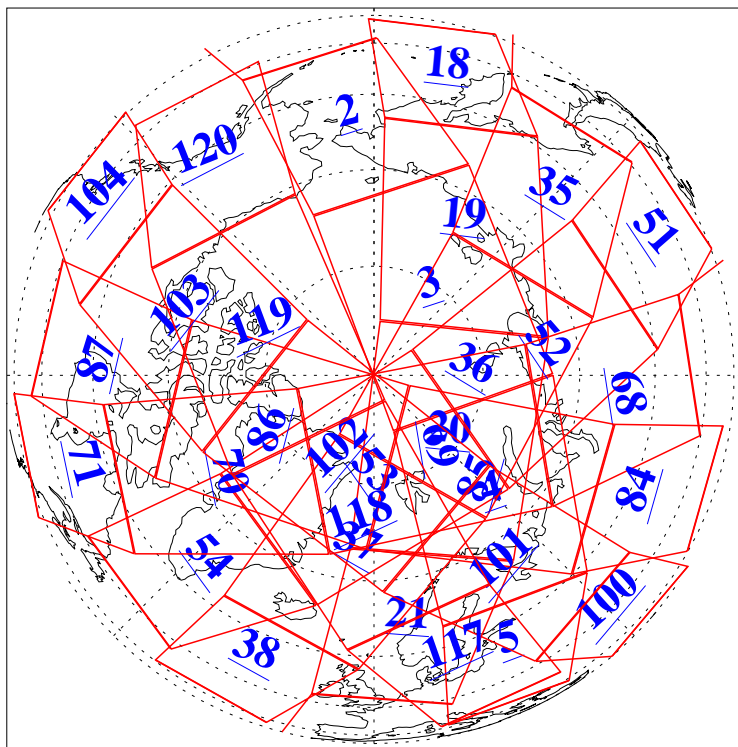

L1B Availability  
AMSU Granules: 240  
HSB Granules: 0  
AIRS Granules: 240

8 Apr 2010  
DoY 98  
Aqua Day 2896  
Granules: 1 to 120

Granules: 121 to 240

Legend: AMSU Available, HSB Available, AIRS Available

L1B Availability  
AMSU Granules: 240  
HSB Granules: 0  
AIRS Granules: 240

8 Apr 2010  
DoY 98  
Aqua Day 2896

Ascending Granules

Descending Granules

Legend: AMSU Available, HSB Available, AIRS Available

L1B Availability  
 AMSU Granules: 240  
 HSB Granules: 0  
 AIRS Granules: 240

8 Apr 2010  
 DoY 98  
 Aqua Day 2896

Northern Hemisphere Granules

Southern Hemisphere Granules

Legend: AMSU Available, HSB Available, AIRS Available