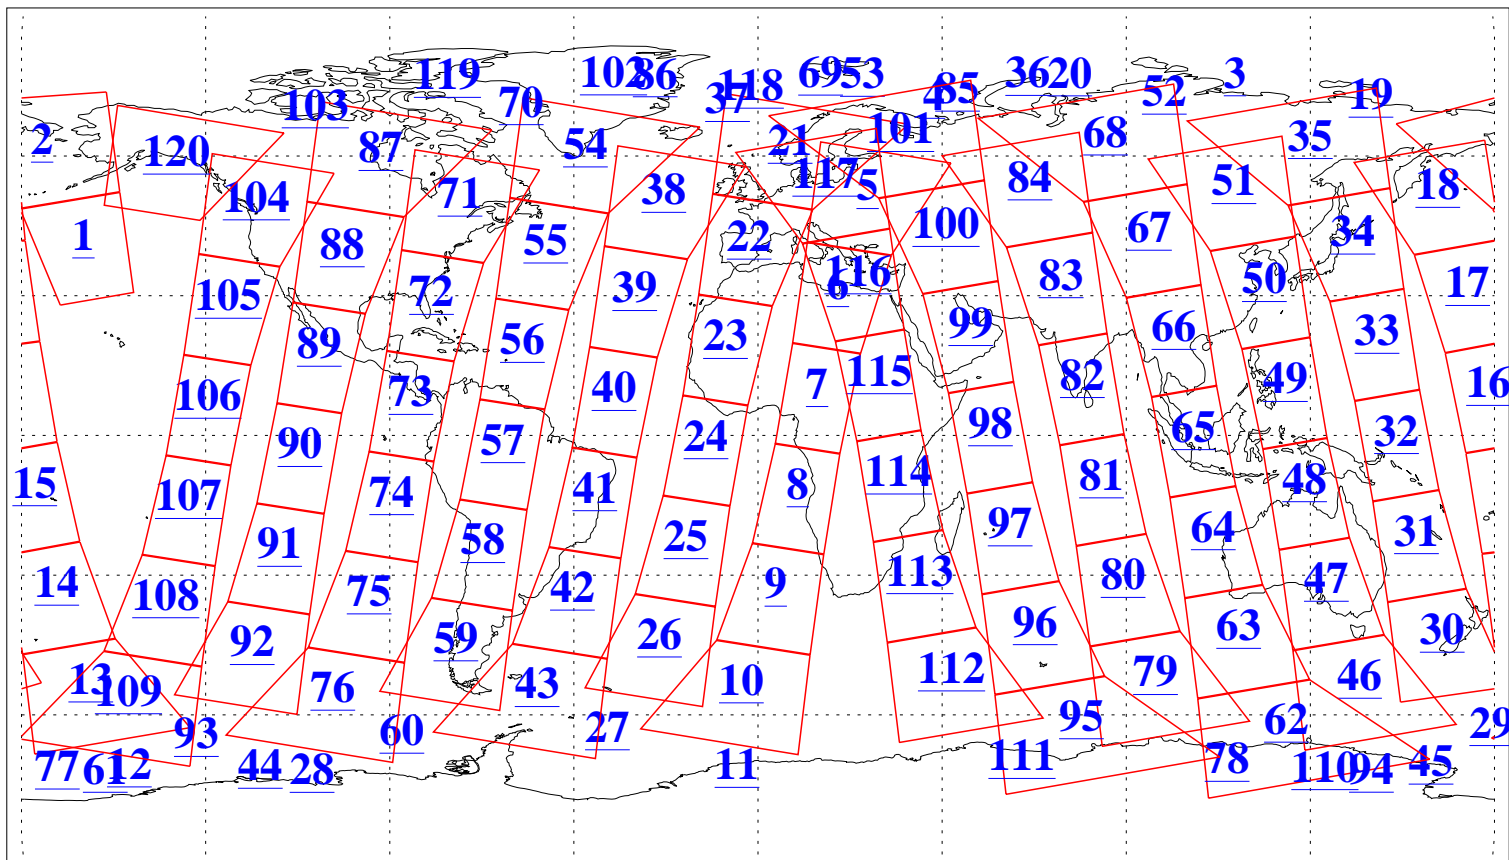

L1B Availability  
AMSU Granules: 240  
HSB Granules: 0  
AIRS Granules: 240

8 Apr 2010  
DoY 98  
Aqua Day 2896  
Granules: 1 to 120

Granules: 121 to 240

Legend: AMSU Available, HSB Available, AIRS Available

L1B Availability  
AMSU Granules: 240  
HSB Granules: 0  
AIRS Granules: 240

8 Apr 2010  
DoY 98  
Aqua Day 2896

Ascending Granules

Descending Granules

Legend: AMSU Available, HSB Available, AIRS Available

L1B Availability  
 AMSU Granules: 240  
 HSB Granules: 0  
 AIRS Granules: 240

8 Apr 2010  
 DoY 98  
 Aqua Day 2896

Northern Hemisphere Granules

Southern Hemisphere Granules

Legend: AMSU Available, HSB Available, AIRS Available