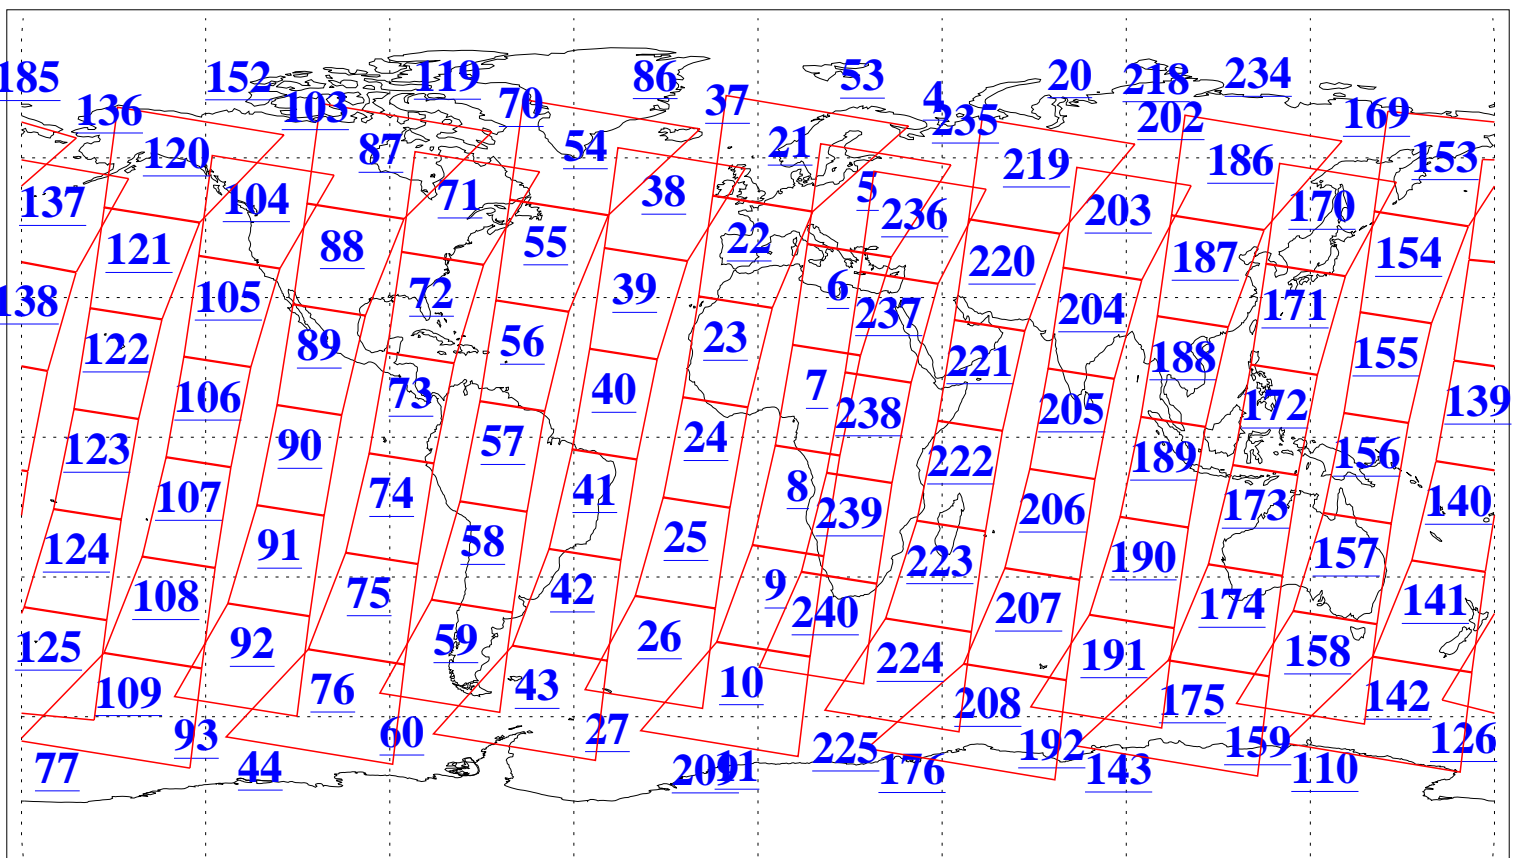

L1B Availability  
AMSU Granules: 240  
HSB Granules: 0  
AIRS Granules: 240

8 Apr 2010  
DoY 98  
Aqua Day 2896  
Granules: 1 to 120

Granules: 121 to 240

Legend: AMSU Available, HSB Available, AIRS Available

L1B Availability  
AMSU Granules: 240  
HSB Granules: 0  
AIRS Granules: 240

8 Apr 2010  
DoY 98  
Aqua Day 2896

Ascending Granules

Descending Granules

Legend: AMSU Available, HSB Available, AIRS Available

L1B Availability  
 AMSU Granules: 240  
 HSB Granules: 0  
 AIRS Granules: 240

8 Apr 2010  
 DoY 98  
 Aqua Day 2896

Northern Hemisphere Granules

Southern Hemisphere Granules

Legend: AMSU Available, HSB Available, AIRS Available