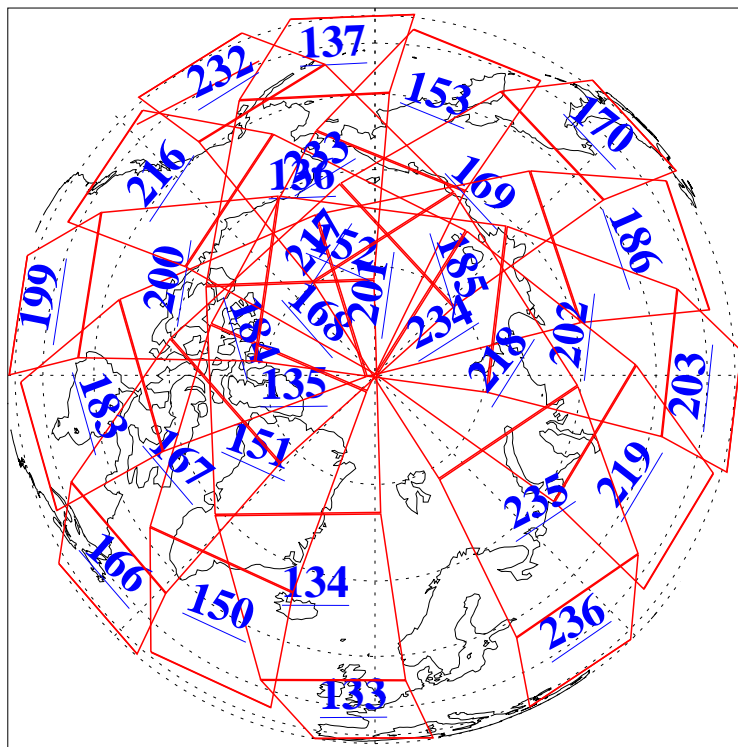

L1B Availability  
AMSU Granules: 240  
HSB Granules: 0  
AIRS Granules: 240

8 Apr 2010  
DoY 98  
Aqua Day 2896  
Granules: 1 to 120

Granules: 121 to 240

Legend: AMSU Available, HSB Available, AIRS Available

L1B Availability  
AMSU Granules: 240  
HSB Granules: 0  
AIRS Granules: 240

8 Apr 2010  
DoY 98  
Aqua Day 2896

Ascending Granules

Descending Granules

Legend: AMSU Available, HSB Available, AIRS Available

L1B Availability  
 AMSU Granules: 240  
 HSB Granules: 0  
 AIRS Granules: 240

8 Apr 2010  
 DoY 98  
 Aqua Day 2896

Northern Hemisphere Granules

Southern Hemisphere Granules

Legend: AMSU Available, HSB Available, AIRS Available