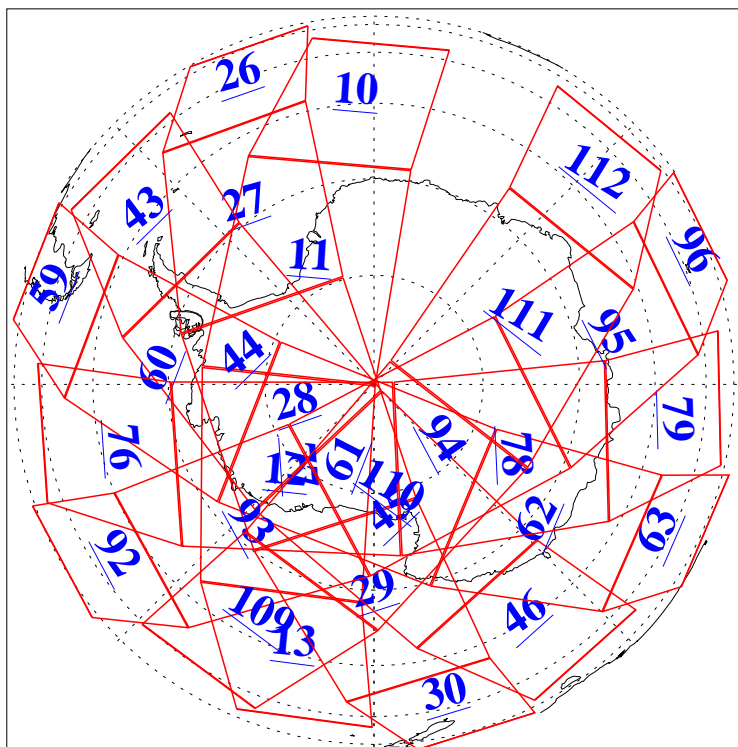

L1B Availability  
AMSU Granules: 240  
HSB Granules: 0  
AIRS Granules: 240

8 Apr 2010  
DoY 98  
Aqua Day 2896  
Granules: 1 to 120

Granules: 121 to 240

Legend: AMSU Available, HSB Available, AIRS Available

L1B Availability  
AMSU Granules: 240  
HSB Granules: 0  
AIRS Granules: 240

8 Apr 2010  
DoY 98  
Aqua Day 2896

Ascending Granules

Descending Granules

Legend: AMSU Available, HSB Available, AIRS Available

L1B Availability  
 AMSU Granules: 240  
 HSB Granules: 0  
 AIRS Granules: 240

8 Apr 2010  
 DoY 98  
 Aqua Day 2896

Northern Hemisphere Granules

Southern Hemisphere Granules

Legend: AMSU Available, HSB Available, AIRS Available