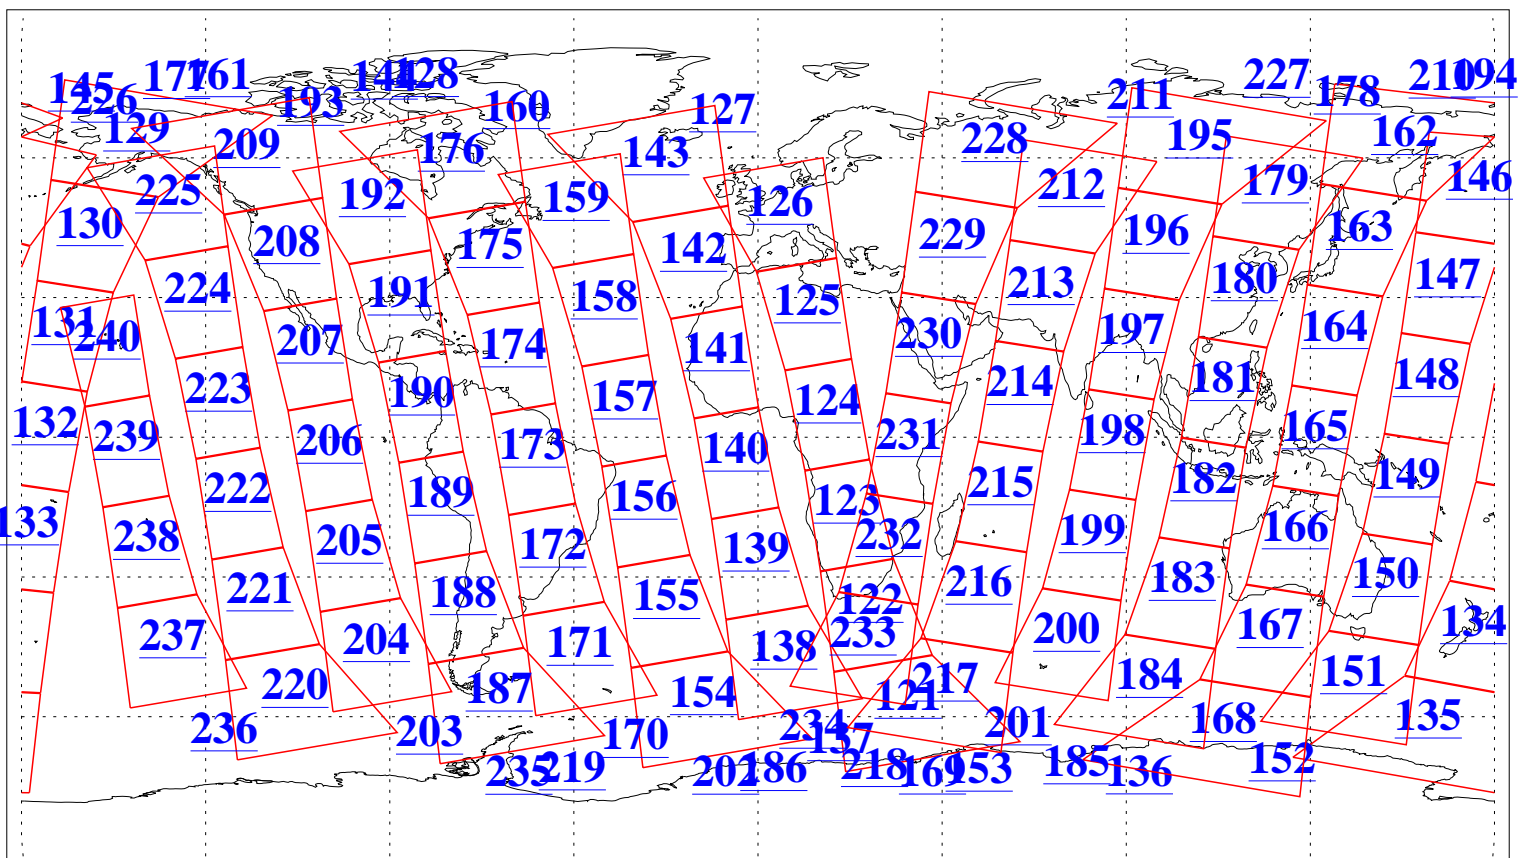

L1B Availability
AMSU Granules: 240
HSB Granules: 0
AIRS Granules: 240

7 Apr 2010
DoY 97
Aqua Day 2895
Granules: 1 to 120

Granules: 121 to 240

Legend: AMSU Available, HSB Available, AIRS Available

L1B Availability
AMSU Granules: 240
HSB Granules: 0
AIRS Granules: 240

7 Apr 2010
DoY 97
Aqua Day 2895
Ascending Granules

Descending Granules

Legend: AMSU Available, HSB Available, AIRS Available

L1B Availability
 AMSU Granules: 240
 HSB Granules: 0
 AIRS Granules: 240

7 Apr 2010
 DoY 97
 Aqua Day 2895

Northern Hemisphere Granules

Southern Hemisphere Granules

Legend: AMSU Available, HSB Available, AIRS Available