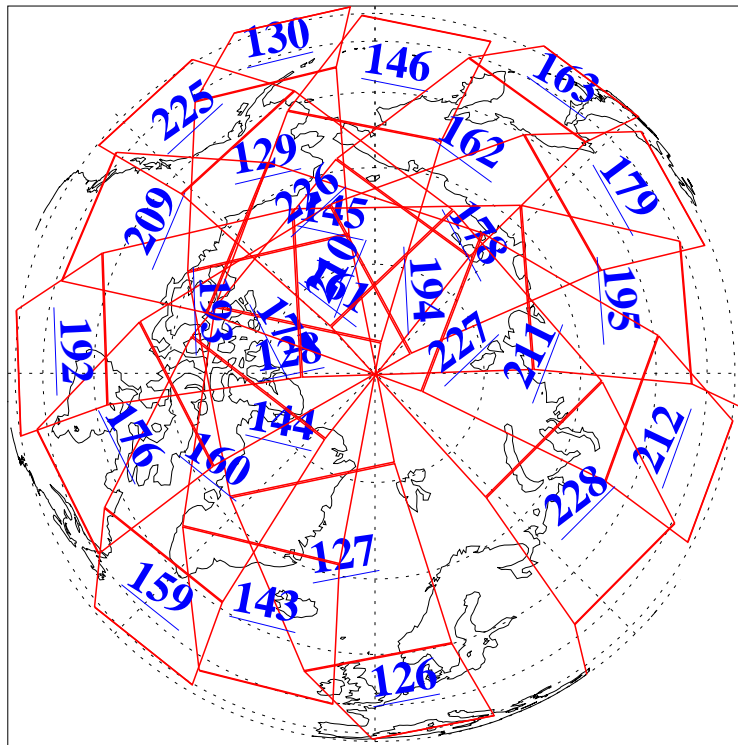

7 Apr 2010
DoY 97
Aqua Day 2895
Ascending Granules

Descending Granules

Legend: AMSU Available, HSB Available, AIRS Available

L1B Availability
 AMSU Granules: 240
 HSB Granules: 0
 AIRS Granules: 240

7 Apr 2010
 DoY 97
 Aqua Day 2895

Northern Hemisphere Granules

Southern Hemisphere Granules

Legend: AMSU Available, HSB Available, AIRS Available