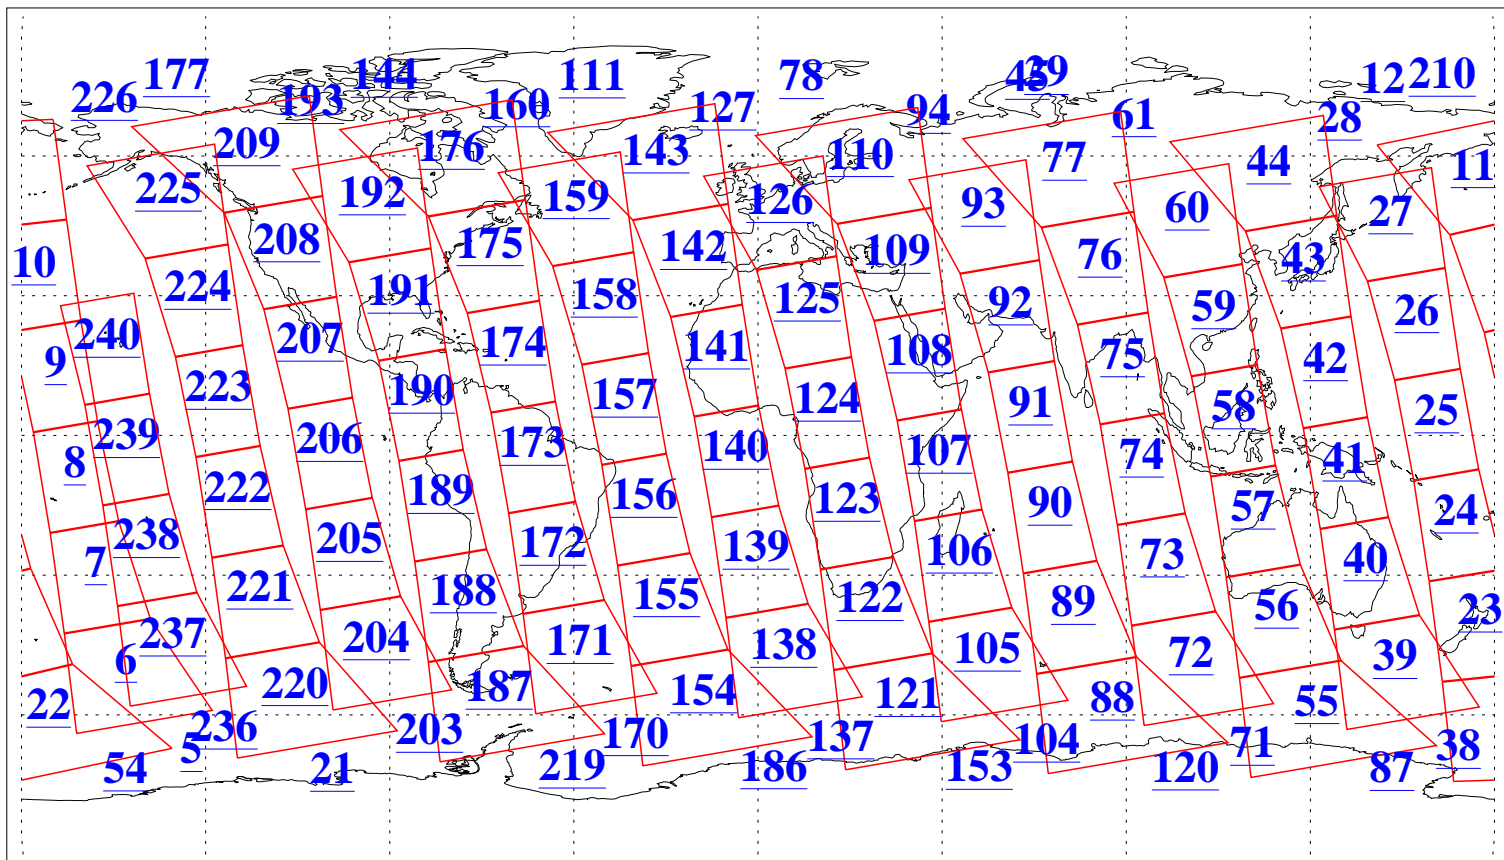

L1B Availability
AMSU Granules: 240
HSB Granules: 0
AIRS Granules: 240

7 Apr 2010
DoY 97
Aqua Day 2895
Granules: 1 to 120

Granules: 121 to 240

Legend: AMSU Available, HSB Available, AIRS Available

L1B Availability
AMSU Granules: 240
HSB Granules: 0
AIRS Granules: 240

7 Apr 2010
DoY 97
Aqua Day 2895
Ascending Granules

Descending Granules

Legend: AMSU Available, HSB Available, AIRS Available

L1B Availability
 AMSU Granules: 240
 HSB Granules: 0
 AIRS Granules: 240

7 Apr 2010
 DoY 97
 Aqua Day 2895

Northern Hemisphere Granules

Southern Hemisphere Granules

Legend: AMSU Available, HSB Available, AIRS Available