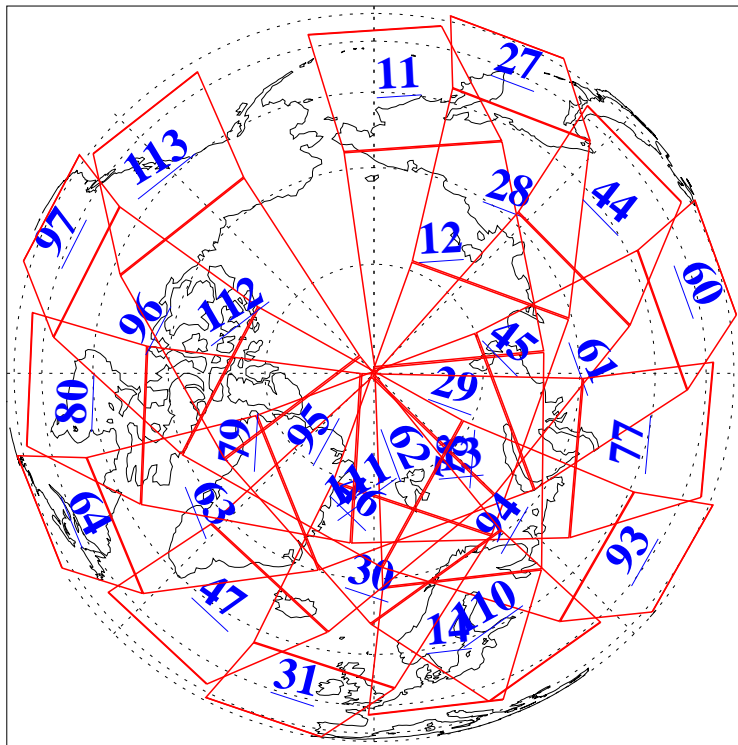

L1B Availability
AMSU Granules: 240
HSB Granules: 0
AIRS Granules: 240

7 Apr 2010
DoY 97
Aqua Day 2895
Granules: 1 to 120

Granules: 121 to 240

Legend: AMSU Available, HSB Available, AIRS Available

L1B Availability
AMSU Granules: 240
HSB Granules: 0
AIRS Granules: 240

7 Apr 2010
DoY 97
Aqua Day 2895
Ascending Granules

Descending Granules

Legend: AMSU Available, HSB Available, AIRS Available

L1B Availability
 AMSU Granules: 240
 HSB Granules: 0
 AIRS Granules: 240

7 Apr 2010
 DoY 97
 Aqua Day 2895

Northern Hemisphere Granules

Southern Hemisphere Granules

Legend: AMSU Available, HSB Available, AIRS Available