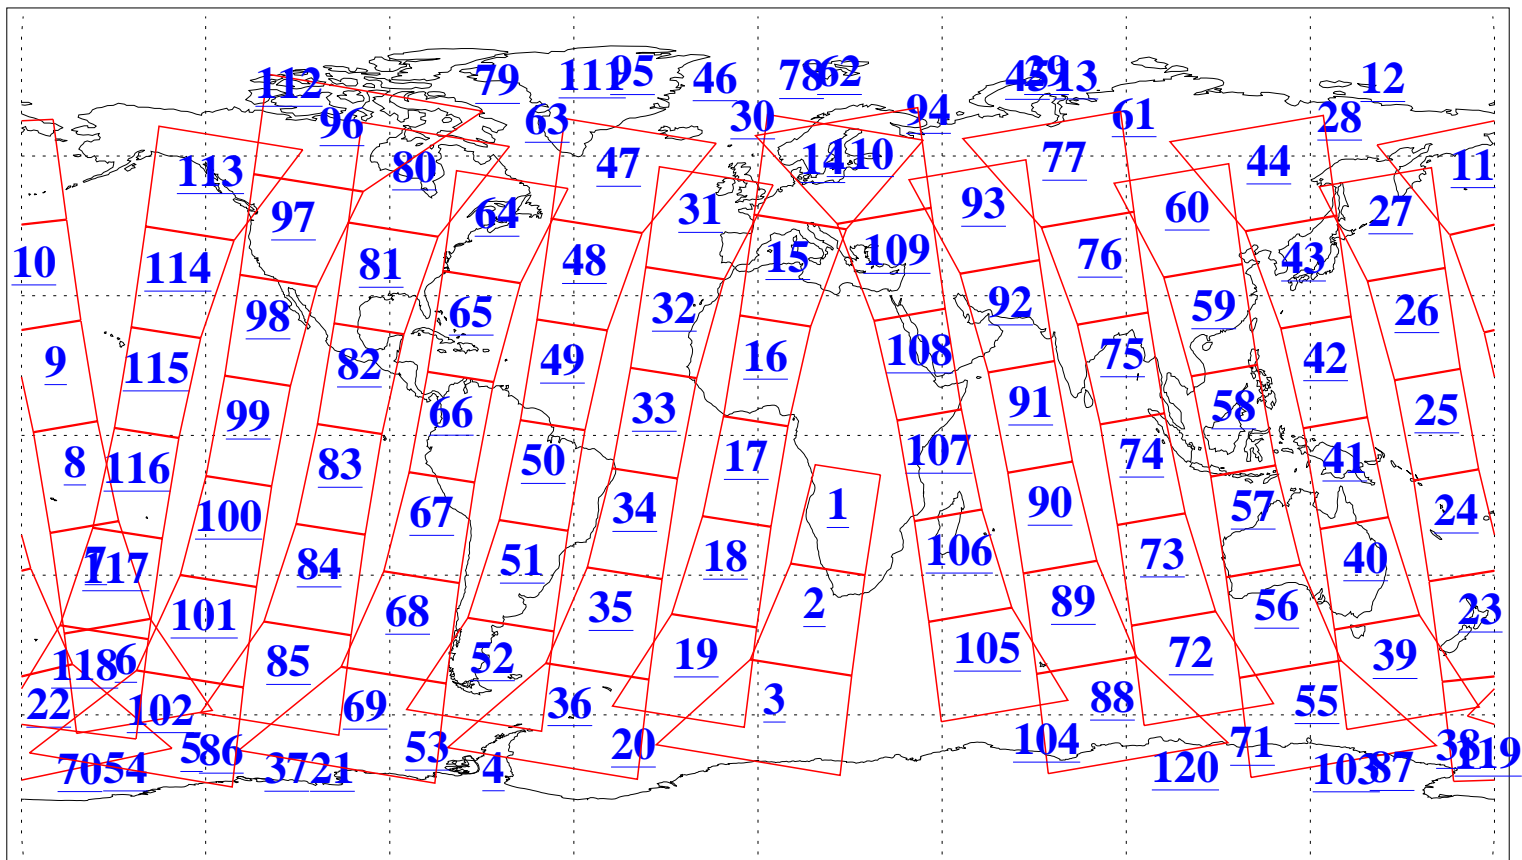

L1B Availability
AMSU Granules: 240
HSB Granules: 0
AIRS Granules: 240

7 Apr 2010
DoY 97
Aqua Day 2895
Granules: 1 to 120

Granules: 121 to 240

Legend: AMSU Available, HSB Available, AIRS Available

L1B Availability
AMSU Granules: 240
HSB Granules: 0
AIRS Granules: 240

7 Apr 2010
DoY 97
Aqua Day 2895
Ascending Granules

Descending Granules

Legend: AMSU Available, HSB Available, AIRS Available

L1B Availability
 AMSU Granules: 240
 HSB Granules: 0
 AIRS Granules: 240

7 Apr 2010
 DoY 97
 Aqua Day 2895

Northern Hemisphere Granules

Southern Hemisphere Granules

Legend: AMSU Available, HSB Available, AIRS Available