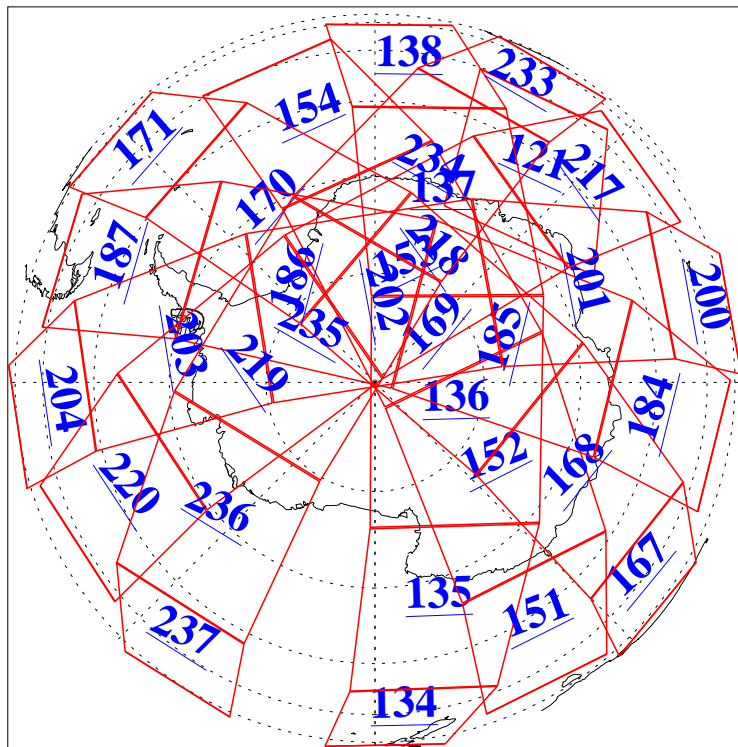

L1B Availability
AMSU Granules: 240
HSB Granules: 0
AIRS Granules: 240

7 Apr 2010
DoY 97
Aqua Day 2895
Granules: 1 to 120

Granules: 121 to 240

Legend: AMSU Available, HSB Available, AIRS Available

L1B Availability
AMSU Granules: 240
HSB Granules: 0
AIRS Granules: 240

7 Apr 2010
DoY 97
Aqua Day 2895
Ascending Granules

Descending Granules

Legend: AMSU Available, HSB Available, AIRS Available

L1B Availability
 AMSU Granules: 240
 HSB Granules: 0
 AIRS Granules: 240

7 Apr 2010
 DoY 97
 Aqua Day 2895

Northern Hemisphere Granules

Southern Hemisphere Granules

Legend: AMSU Available, HSB Available, AIRS Available