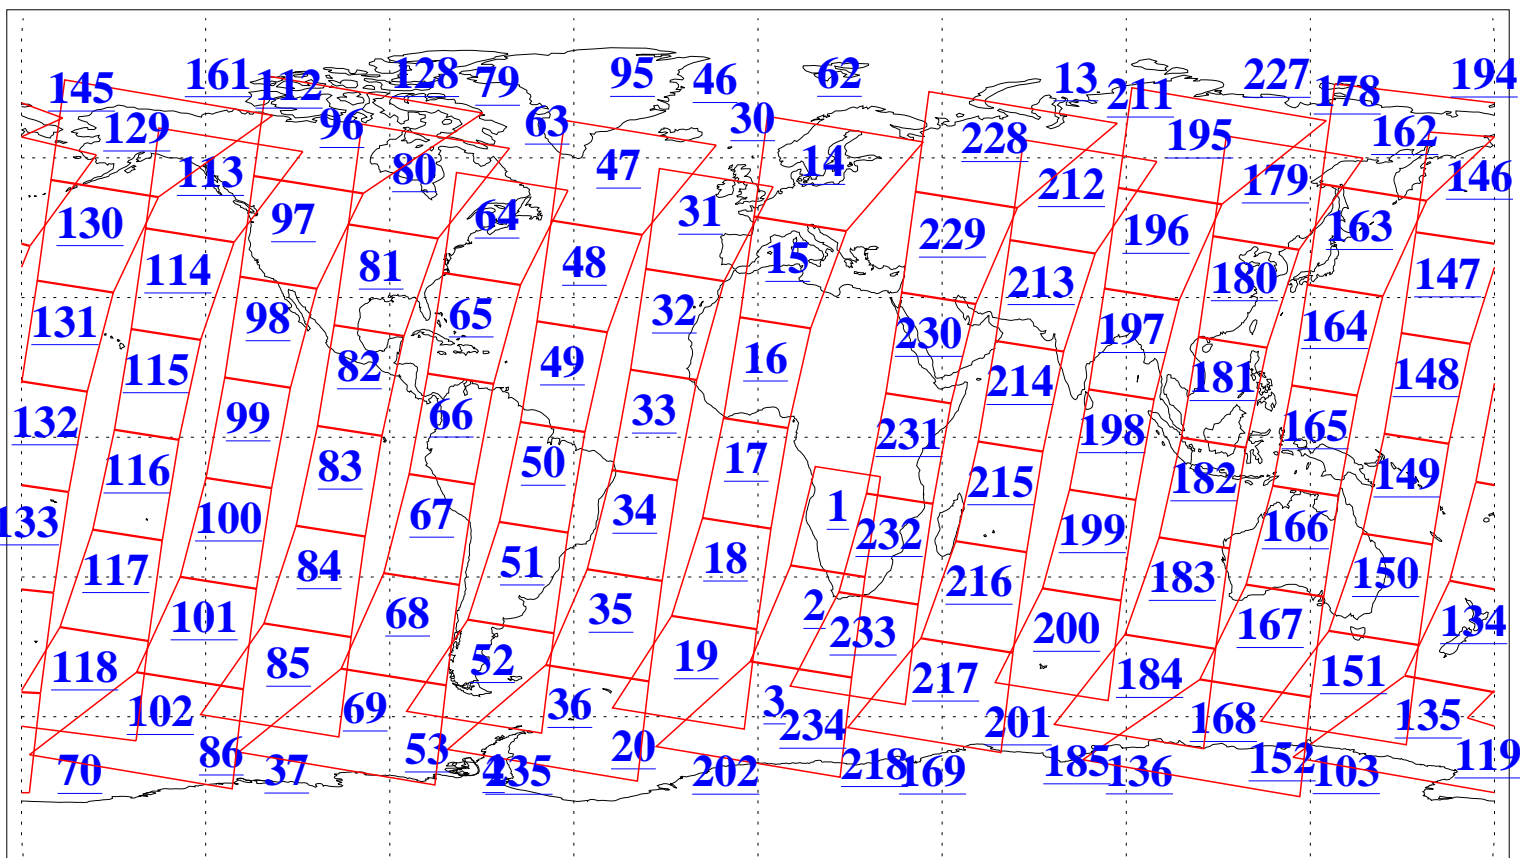

L1B Availability
AMSU Granules: 240
HSB Granules: 0
AIRS Granules: 240

7 Apr 2010
DoY 97
Aqua Day 2895
Granules: 1 to 120

Granules: 121 to 240

Legend: AMSU Available, HSB Available, AIRS Available

L1B Availability
AMSU Granules: 240
HSB Granules: 0
AIRS Granules: 240

7 Apr 2010
DoY 97
Aqua Day 2895
Ascending Granules

Descending Granules

Legend: AMSU Available, HSB Available, AIRS Available

L1B Availability
 AMSU Granules: 240
 HSB Granules: 0
 AIRS Granules: 240

7 Apr 2010
 DoY 97
 Aqua Day 2895

Northern Hemisphere Granules

Southern Hemisphere Granules

Legend: AMSU Available, HSB Available, AIRS Available