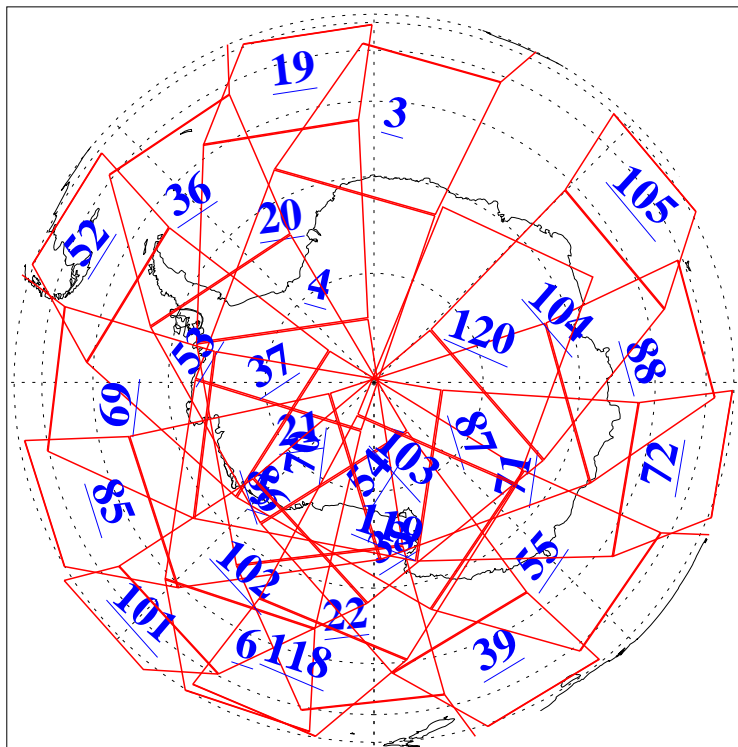

L1B Availability
AMSU Granules: 240
HSB Granules: 0
AIRS Granules: 240

7 Apr 2010
DoY 97
Aqua Day 2895
Granules: 1 to 120

Granules: 121 to 240

Legend: AMSU Available, HSB Available, AIRS Available

L1B Availability
AMSU Granules: 240
HSB Granules: 0
AIRS Granules: 240

7 Apr 2010
DoY 97
Aqua Day 2895
Ascending Granules

Descending Granules

Legend: AMSU Available, HSB Available, AIRS Available

L1B Availability
 AMSU Granules: 240
 HSB Granules: 0
 AIRS Granules: 240

7 Apr 2010
 DoY 97
 Aqua Day 2895

Northern Hemisphere Granules

Southern Hemisphere Granules

Legend: AMSU Available, HSB Available, AIRS Available