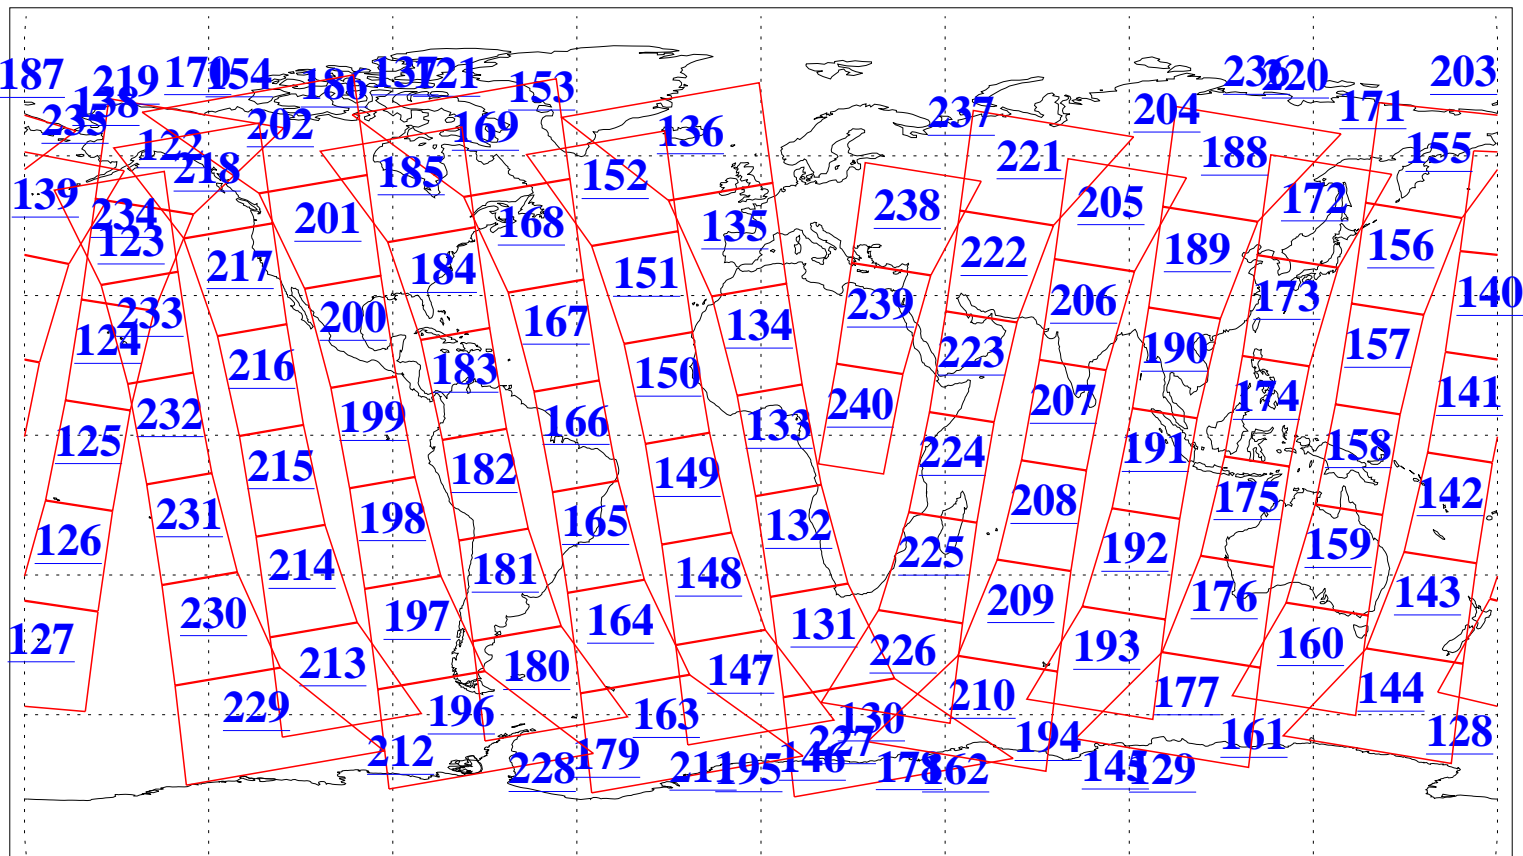

L1B Availability  
AMSU Granules: 240  
HSB Granules: 0  
AIRS Granules: 240

6 Apr 2010  
DoY 96  
Aqua Day 2894  
Granules: 1 to 120

Granules: 121 to 240

Legend: AMSU Available, HSB Available, AIRS Available

L1B Availability  
AMSU Granules: 240  
HSB Granules: 0  
AIRS Granules: 240

6 Apr 2010  
DoY 96  
Aqua Day 2894

Ascending Granules

Descending Granules

Legend: AMSU Available, HSB Available, AIRS Available

L1B Availability  
 AMSU Granules: 240  
 HSB Granules: 0  
 AIRS Granules: 240

6 Apr 2010  
 DoY 96  
 Aqua Day 2894

Northern Hemisphere Granules

Southern Hemisphere Granules

Legend: AMSU Available, HSB Available, AIRS Available