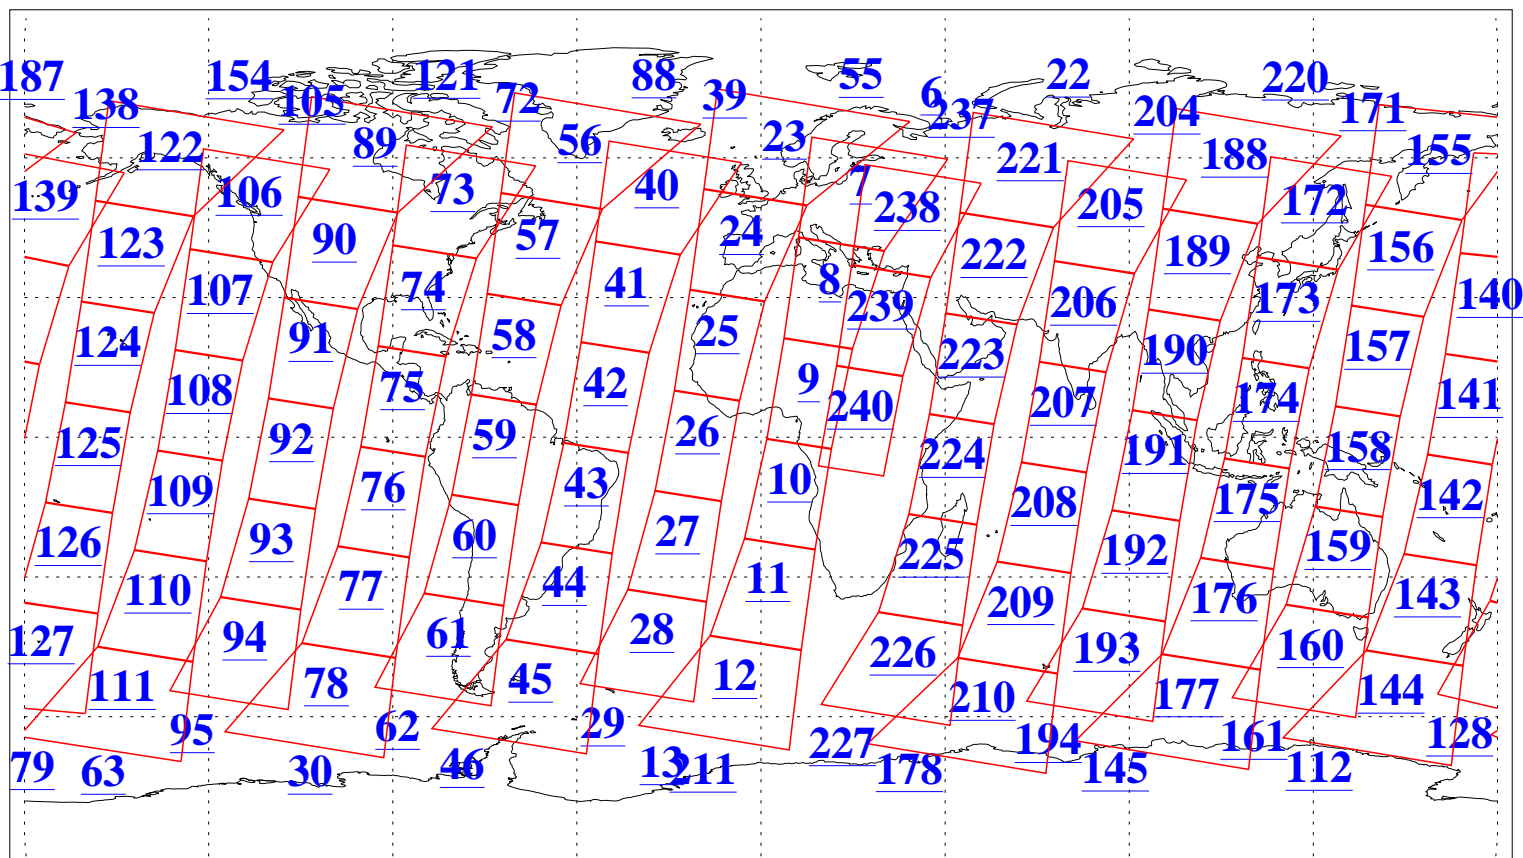

L1B Availability  
AMSU Granules: 240  
HSB Granules: 0  
AIRS Granules: 240

6 Apr 2010  
DoY 96  
Aqua Day 2894  
Granules: 1 to 120

Granules: 121 to 240

Legend: AMSU Available, HSB Available, AIRS Available

L1B Availability  
AMSU Granules: 240  
HSB Granules: 0  
AIRS Granules: 240

6 Apr 2010  
DoY 96  
Aqua Day 2894

Ascending Granules

Descending Granules

Legend: AMSU Available, HSB Available, AIRS Available

L1B Availability  
 AMSU Granules: 240  
 HSB Granules: 0  
 AIRS Granules: 240

6 Apr 2010  
 DoY 96  
 Aqua Day 2894

Northern Hemisphere Granules

Southern Hemisphere Granules

Legend: AMSU Available, HSB Available, AIRS Available