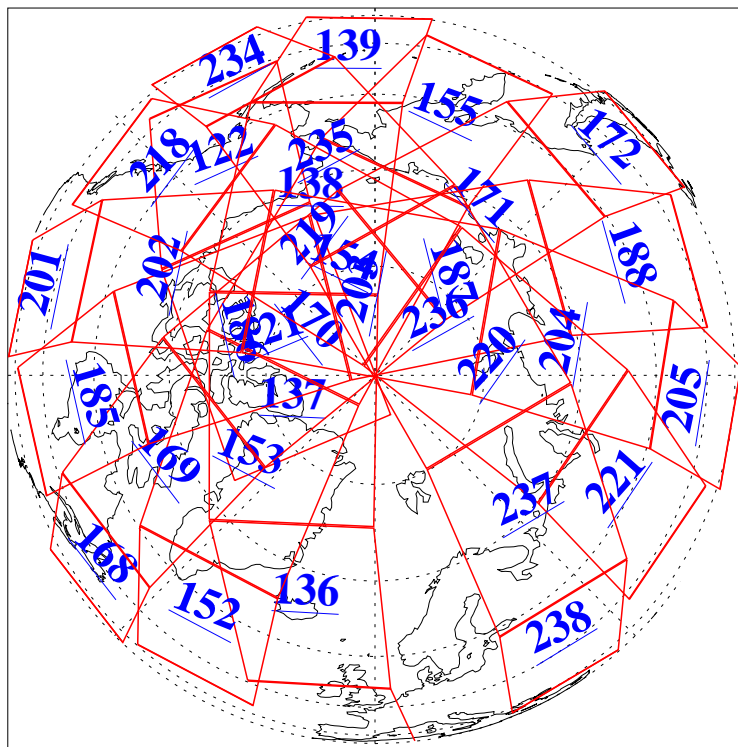

L1B Availability  
AMSU Granules: 240  
HSB Granules: 0  
AIRS Granules: 240

6 Apr 2010  
DoY 96  
Aqua Day 2894  
Granules: 1 to 120

Granules: 121 to 240

Legend: AMSU Available, HSB Available, AIRS Available

L1B Availability  
AMSU Granules: 240  
HSB Granules: 0  
AIRS Granules: 240

6 Apr 2010  
DoY 96  
Aqua Day 2894

Ascending Granules

Descending Granules

Legend: AMSU Available, HSB Available, AIRS Available

L1B Availability  
 AMSU Granules: 240  
 HSB Granules: 0  
 AIRS Granules: 240

6 Apr 2010  
 DoY 96  
 Aqua Day 2894

Northern Hemisphere Granules

Southern Hemisphere Granules

Legend: AMSU Available, HSB Available, AIRS Available