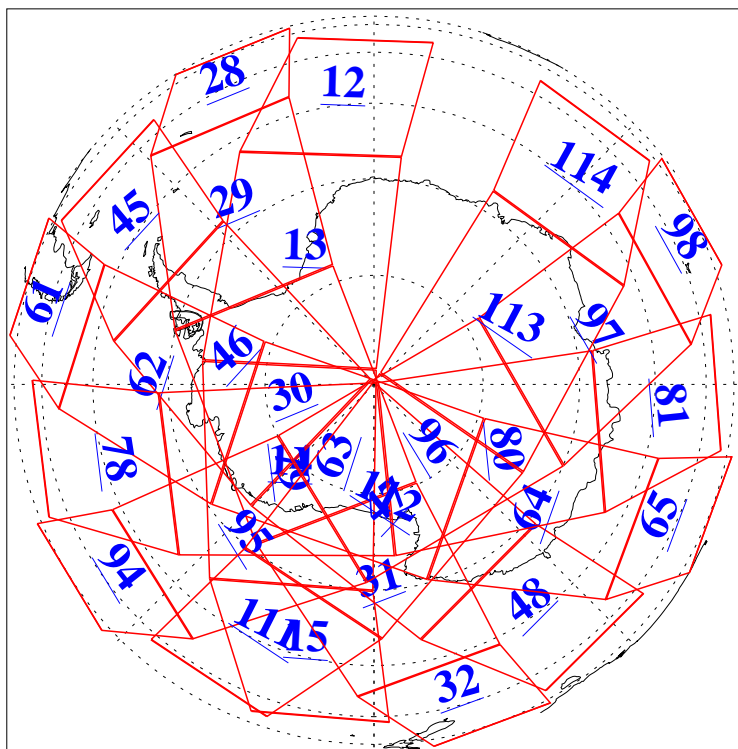

L1B Availability  
AMSU Granules: 240  
HSB Granules: 0  
AIRS Granules: 240

6 Apr 2010  
DoY 96  
Aqua Day 2894  
Granules: 1 to 120

Granules: 121 to 240

Legend: AMSU Available, HSB Available, AIRS Available

L1B Availability  
AMSU Granules: 240  
HSB Granules: 0  
AIRS Granules: 240

6 Apr 2010  
DoY 96  
Aqua Day 2894

Ascending Granules

Descending Granules

Legend: AMSU Available, HSB Available, AIRS Available

L1B Availability  
 AMSU Granules: 240  
 HSB Granules: 0  
 AIRS Granules: 240

6 Apr 2010  
 DoY 96  
 Aqua Day 2894

Northern Hemisphere Granules

Southern Hemisphere Granules

Legend: AMSU Available, HSB Available, AIRS Available