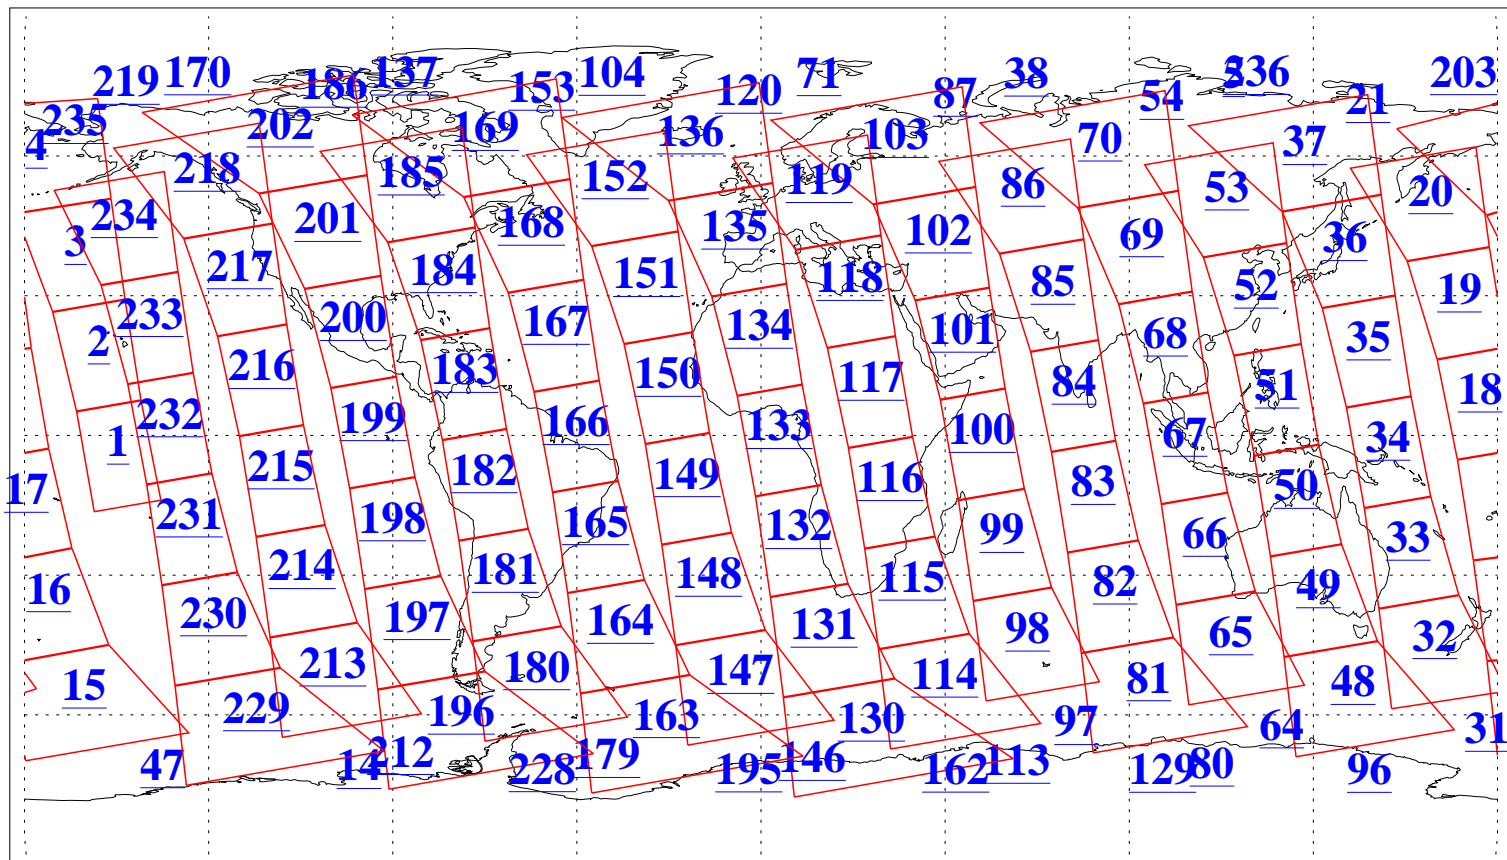

L1B Availability  
AMSU Granules: 240  
HSB Granules: 0  
AIRS Granules: 240

6 Apr 2010  
DoY 96  
Aqua Day 2894  
Granules: 1 to 120

Granules: 121 to 240

Legend: AMSU Available, HSB Available, AIRS Available

L1B Availability  
AMSU Granules: 240  
HSB Granules: 0  
AIRS Granules: 240

6 Apr 2010  
DoY 96  
Aqua Day 2894

Ascending Granules

Descending Granules

Legend: AMSU Available, HSB Available, AIRS Available

L1B Availability  
 AMSU Granules: 240  
 HSB Granules: 0  
 AIRS Granules: 240

6 Apr 2010  
 DoY 96  
 Aqua Day 2894

Northern Hemisphere Granules

Southern Hemisphere Granules

Legend: AMSU Available, HSB Available, AIRS Available