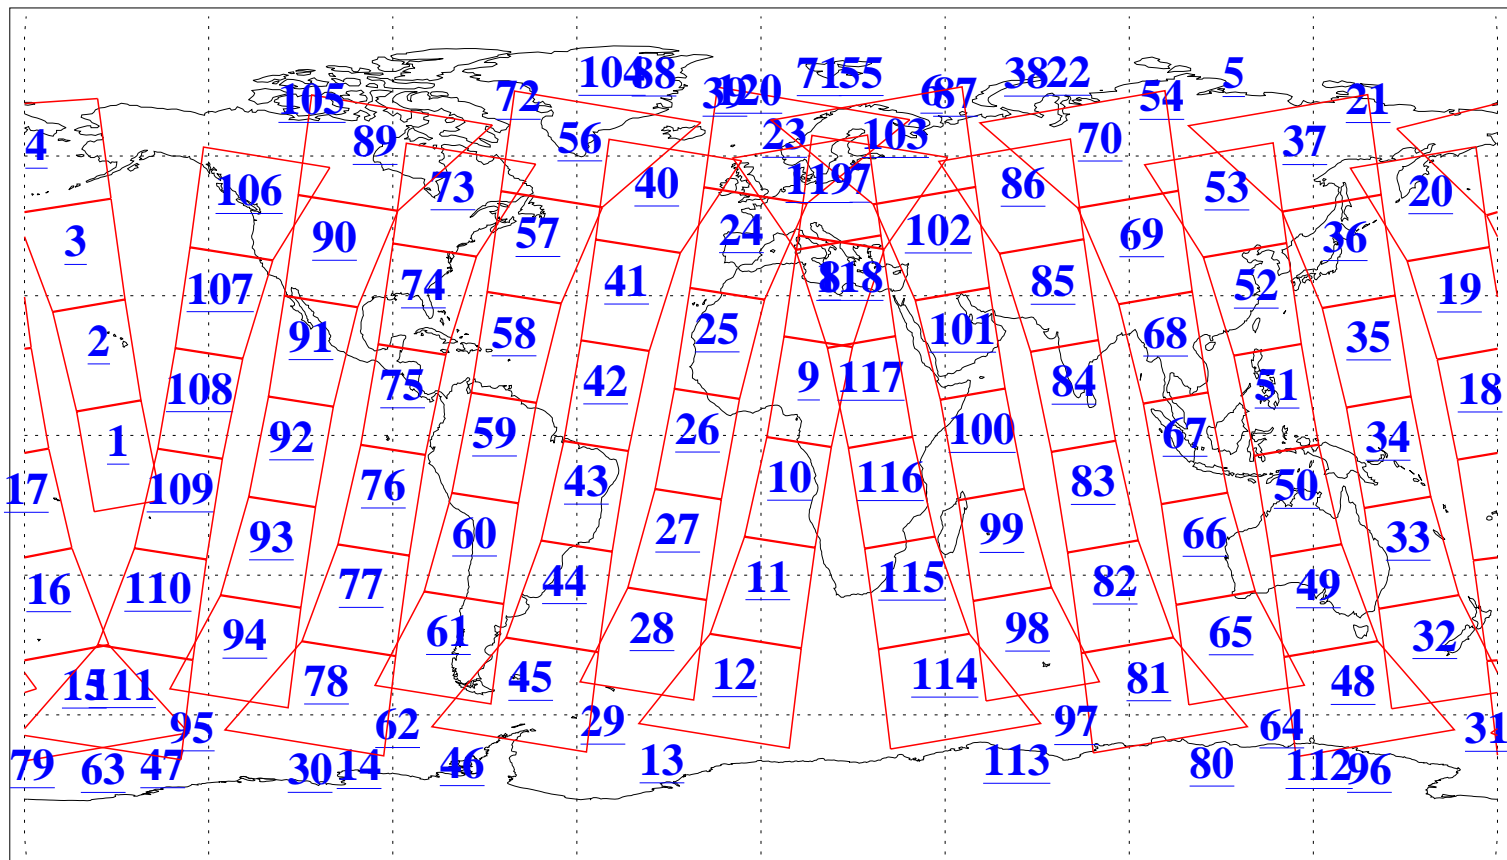

L1B Availability  
AMSU Granules: 240  
HSB Granules: 0  
AIRS Granules: 240

6 Apr 2010  
DoY 96  
Aqua Day 2894  
Granules: 1 to 120

Granules: 121 to 240

Legend: AMSU Available, HSB Available, AIRS Available

L1B Availability  
AMSU Granules: 240  
HSB Granules: 0  
AIRS Granules: 240

6 Apr 2010  
DoY 96  
Aqua Day 2894

Ascending Granules

Descending Granules

Legend: AMSU Available, HSB Available, AIRS Available

L1B Availability  
 AMSU Granules: 240  
 HSB Granules: 0  
 AIRS Granules: 240

6 Apr 2010  
 DoY 96  
 Aqua Day 2894

Northern Hemisphere Granules

Southern Hemisphere Granules

Legend: AMSU Available, HSB Available, AIRS Available