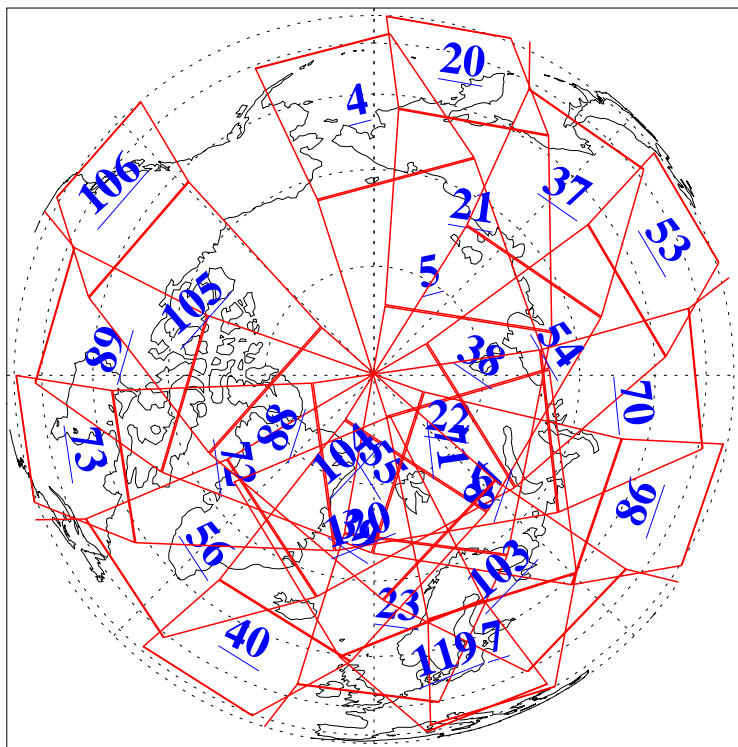

L1B Availability  
AMSU Granules: 240  
HSB Granules: 0  
AIRS Granules: 240

6 Apr 2010  
DoY 96  
Aqua Day 2894  
Granules: 1 to 120

Granules: 121 to 240

Legend: AMSU Available, HSB Available, AIRS Available

L1B Availability  
AMSU Granules: 240  
HSB Granules: 0  
AIRS Granules: 240

6 Apr 2010  
DoY 96  
Aqua Day 2894

Ascending Granules

Descending Granules

Legend: AMSU Available, HSB Available, AIRS Available

L1B Availability  
 AMSU Granules: 240  
 HSB Granules: 0  
 AIRS Granules: 240

6 Apr 2010  
 DoY 96  
 Aqua Day 2894

Northern Hemisphere Granules

Southern Hemisphere Granules

Legend: AMSU Available, HSB Available, AIRS Available