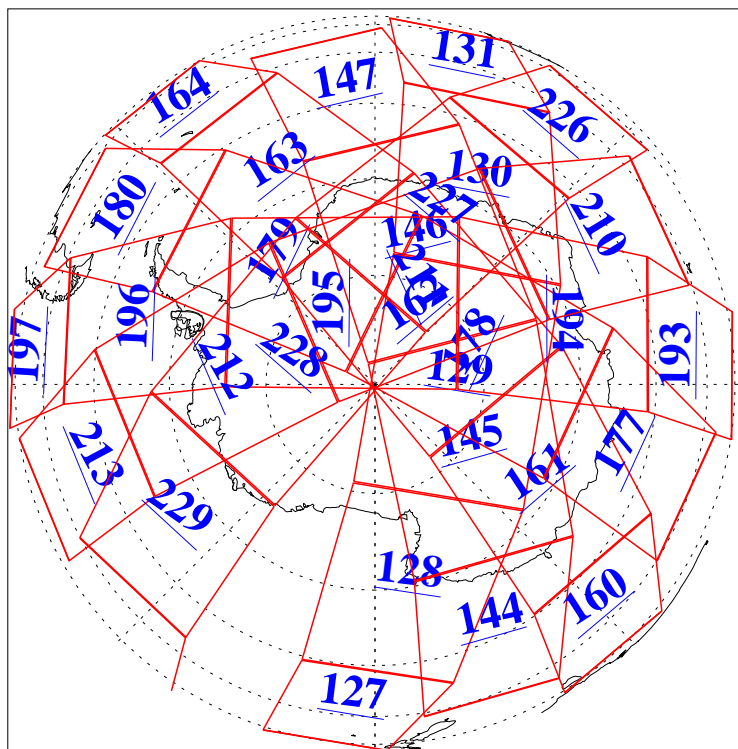

L1B Availability  
AMSU Granules: 240  
HSB Granules: 0  
AIRS Granules: 240

6 Apr 2010  
DoY 96  
Aqua Day 2894  
Granules: 1 to 120

Granules: 121 to 240

Legend: AMSU Available, HSB Available, AIRS Available

L1B Availability  
AMSU Granules: 240  
HSB Granules: 0  
AIRS Granules: 240

6 Apr 2010  
DoY 96  
Aqua Day 2894

Ascending Granules

Descending Granules

Legend: AMSU Available, HSB Available, AIRS Available

L1B Availability  
 AMSU Granules: 240  
 HSB Granules: 0  
 AIRS Granules: 240

6 Apr 2010  
 DoY 96  
 Aqua Day 2894

Northern Hemisphere Granules

Southern Hemisphere Granules

Legend: AMSU Available, HSB Available, AIRS Available