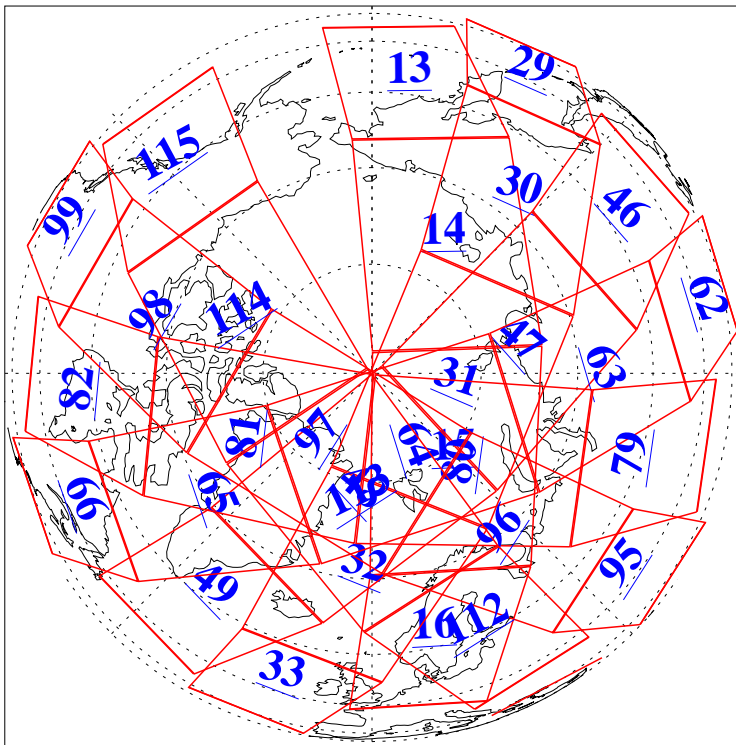

L1B Availability
AMSU Granules: 240
HSB Granules: 0
AIRS Granules: 240

5 Apr 2010
DoY 95
Aqua Day 2893
Granules: 1 to 120

Granules: 121 to 240

Legend: AMSU Available, HSB Available, AIRS Available

L1B Availability
AMSU Granules: 240
HSB Granules: 0
AIRS Granules: 240

5 Apr 2010
DoY 95
Aqua Day 2893
Ascending Granules

Descending Granules

Legend: AMSU Available, HSB Available, AIRS Available

L1B Availability
 AMSU Granules: 240
 HSB Granules: 0
 AIRS Granules: 240

5 Apr 2010
 DoY 95
 Aqua Day 2893

Northern Hemisphere Granules

Southern Hemisphere Granules

Legend: AMSU Available, HSB Available, AIRS Available