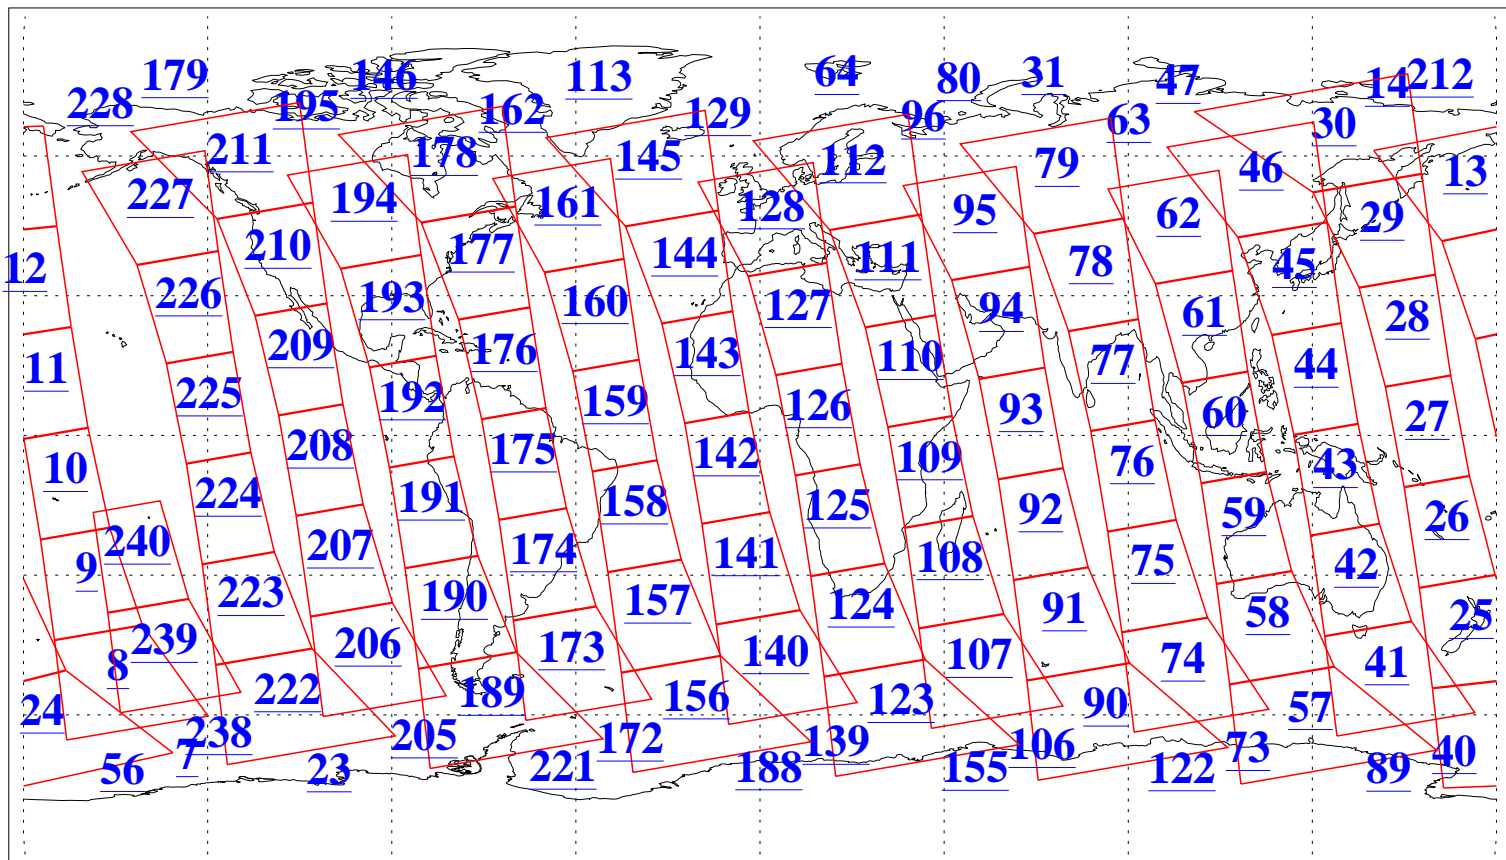

L1B Availability
AMSU Granules: 240
HSB Granules: 0
AIRS Granules: 240

5 Apr 2010
DoY 95
Aqua Day 2893
Granules: 1 to 120

Granules: 121 to 240

Legend: AMSU Available, HSB Available, AIRS Available

L1B Availability
AMSU Granules: 240
HSB Granules: 0
AIRS Granules: 240

5 Apr 2010
DoY 95
Aqua Day 2893
Ascending Granules

Descending Granules

Legend: AMSU Available, HSB Available, AIRS Available

L1B Availability
 AMSU Granules: 240
 HSB Granules: 0
 AIRS Granules: 240

5 Apr 2010
 DoY 95
 Aqua Day 2893

Northern Hemisphere Granules

Southern Hemisphere Granules

Legend: AMSU Available, HSB Available, AIRS Available