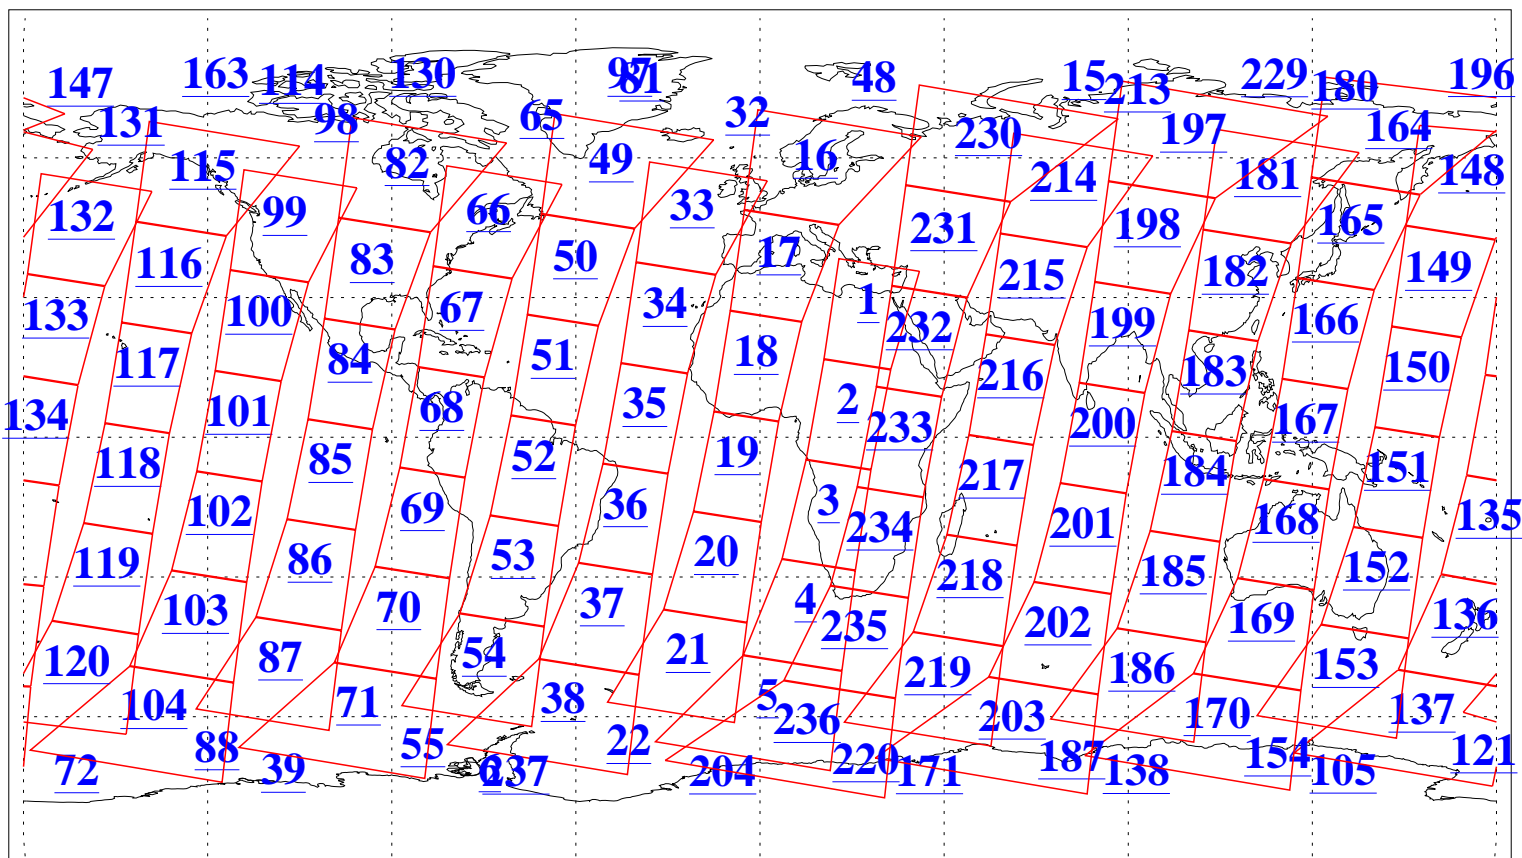

L1B Availability
AMSU Granules: 240
HSB Granules: 0
AIRS Granules: 240

5 Apr 2010
DoY 95
Aqua Day 2893
Granules: 1 to 120

Granules: 121 to 240

Legend: AMSU Available, HSB Available, AIRS Available

L1B Availability
AMSU Granules: 240
HSB Granules: 0
AIRS Granules: 240

5 Apr 2010
DoY 95
Aqua Day 2893
Ascending Granules

Descending Granules

Legend: AMSU Available, HSB Available, AIRS Available

L1B Availability
 AMSU Granules: 240
 HSB Granules: 0
 AIRS Granules: 240

5 Apr 2010
 DoY 95
 Aqua Day 2893

Northern Hemisphere Granules

Southern Hemisphere Granules

Legend: AMSU Available, HSB Available, AIRS Available