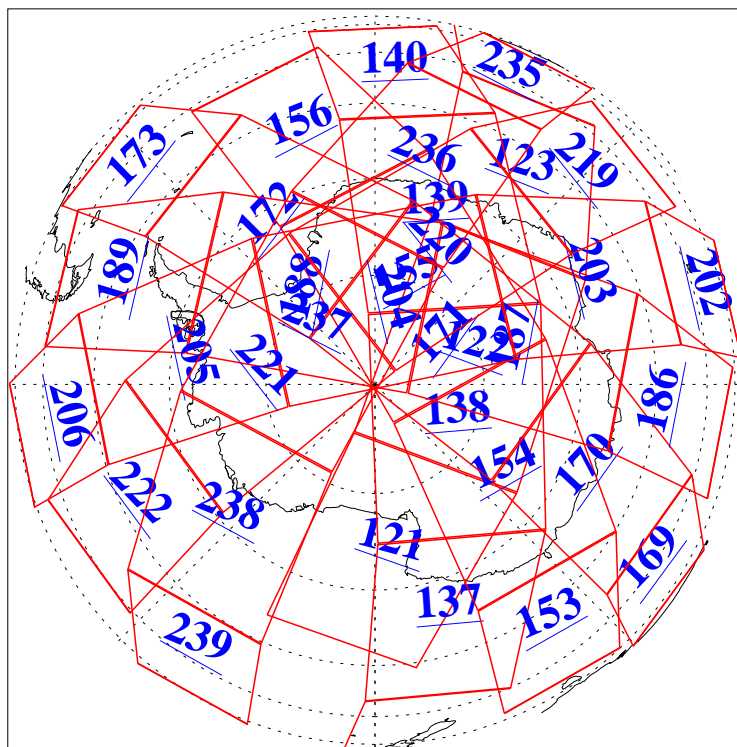

L1B Availability
AMSU Granules: 240
HSB Granules: 0
AIRS Granules: 240

5 Apr 2010
DoY 95
Aqua Day 2893
Granules: 1 to 120

Granules: 121 to 240

Legend: AMSU Available, HSB Available, AIRS Available

L1B Availability
AMSU Granules: 240
HSB Granules: 0
AIRS Granules: 240

5 Apr 2010
DoY 95
Aqua Day 2893
Ascending Granules

Descending Granules

Legend: AMSU Available, HSB Available, AIRS Available

L1B Availability
 AMSU Granules: 240
 HSB Granules: 0
 AIRS Granules: 240

5 Apr 2010
 DoY 95
 Aqua Day 2893

Northern Hemisphere Granules

Southern Hemisphere Granules

Legend: AMSU Available, HSB Available, AIRS Available