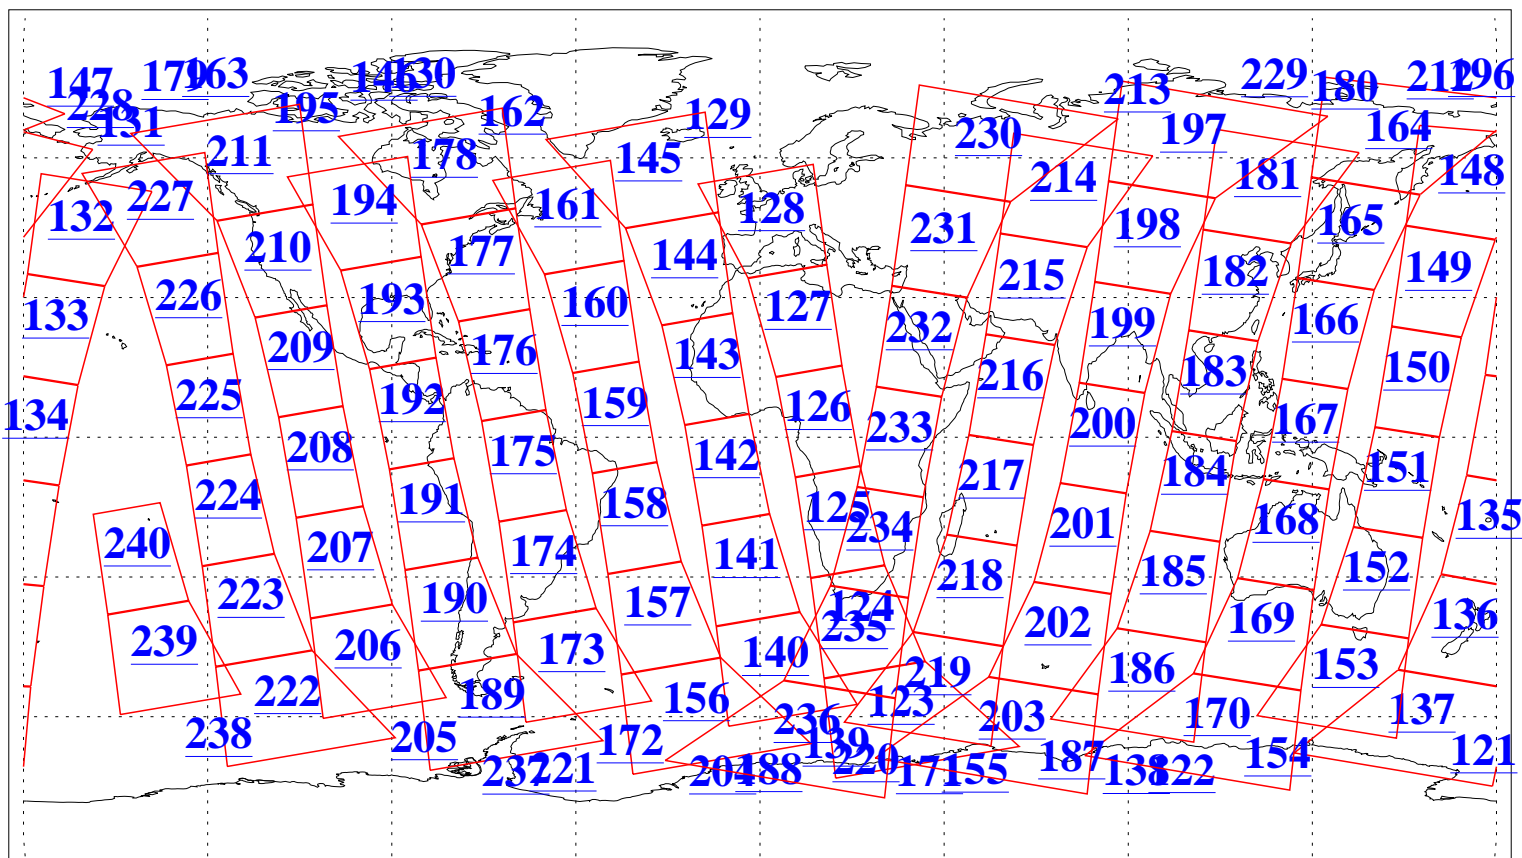

L1B Availability
AMSU Granules: 240
HSB Granules: 0
AIRS Granules: 240

5 Apr 2010
DoY 95
Aqua Day 2893
Granules: 1 to 120

Granules: 121 to 240

Legend: AMSU Available, HSB Available, AIRS Available

L1B Availability
AMSU Granules: 240
HSB Granules: 0
AIRS Granules: 240

5 Apr 2010
DoY 95
Aqua Day 2893
Ascending Granules

Descending Granules

Legend: AMSU Available, HSB Available, AIRS Available

L1B Availability
 AMSU Granules: 240
 HSB Granules: 0
 AIRS Granules: 240

5 Apr 2010
 DoY 95
 Aqua Day 2893

Northern Hemisphere Granules

Southern Hemisphere Granules

Legend: AMSU Available, HSB Available, AIRS Available