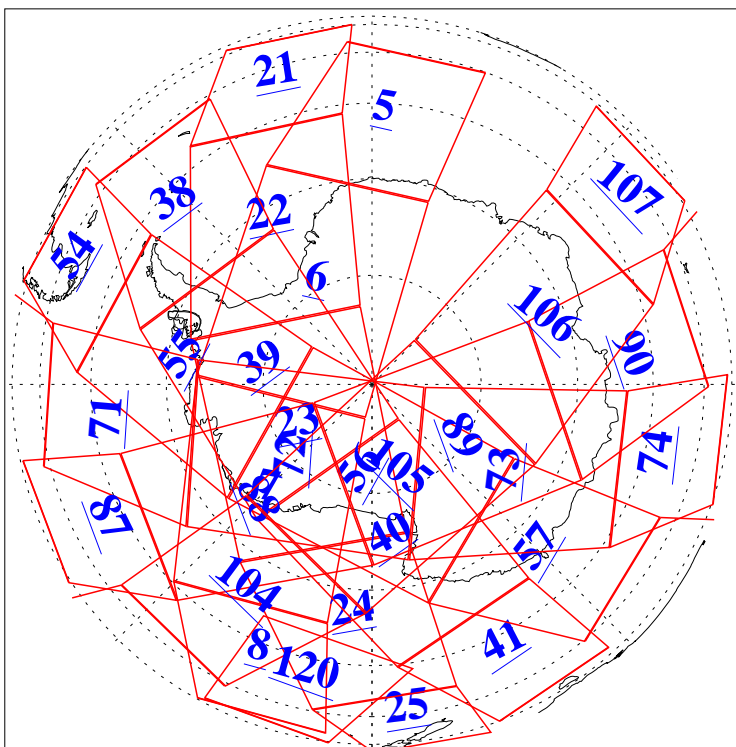

L1B Availability
AMSU Granules: 240
HSB Granules: 0
AIRS Granules: 240

5 Apr 2010
DoY 95
Aqua Day 2893
Granules: 1 to 120

Granules: 121 to 240

Legend: AMSU Available, HSB Available, AIRS Available

L1B Availability
AMSU Granules: 240
HSB Granules: 0
AIRS Granules: 240

5 Apr 2010
DoY 95
Aqua Day 2893
Ascending Granules

Descending Granules

Legend: AMSU Available, HSB Available, AIRS Available

L1B Availability
 AMSU Granules: 240
 HSB Granules: 0
 AIRS Granules: 240

5 Apr 2010
 DoY 95
 Aqua Day 2893

Northern Hemisphere Granules

Southern Hemisphere Granules

Legend: AMSU Available, HSB Available, AIRS Available