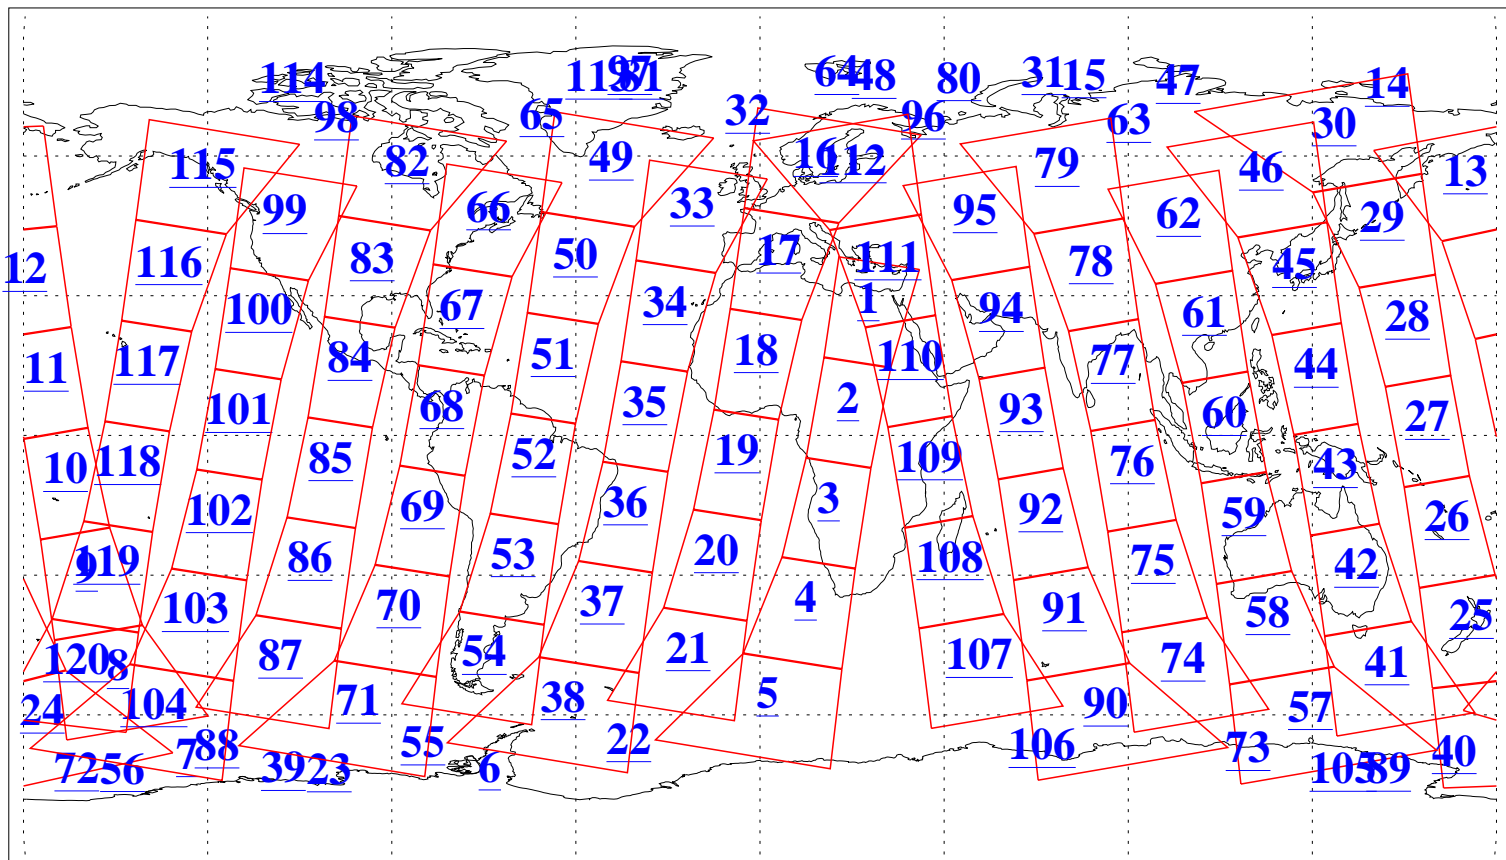

L1B Availability
AMSU Granules: 240
HSB Granules: 0
AIRS Granules: 240

5 Apr 2010
DoY 95
Aqua Day 2893
Granules: 1 to 120

Granules: 121 to 240

Legend: AMSU Available, HSB Available, AIRS Available

L1B Availability
AMSU Granules: 240
HSB Granules: 0
AIRS Granules: 240

5 Apr 2010
DoY 95
Aqua Day 2893
Ascending Granules

Descending Granules

Legend: AMSU Available, HSB Available, AIRS Available

L1B Availability
 AMSU Granules: 240
 HSB Granules: 0
 AIRS Granules: 240

5 Apr 2010
 DoY 95
 Aqua Day 2893

Northern Hemisphere Granules

Southern Hemisphere Granules

Legend: AMSU Available, HSB Available, AIRS Available