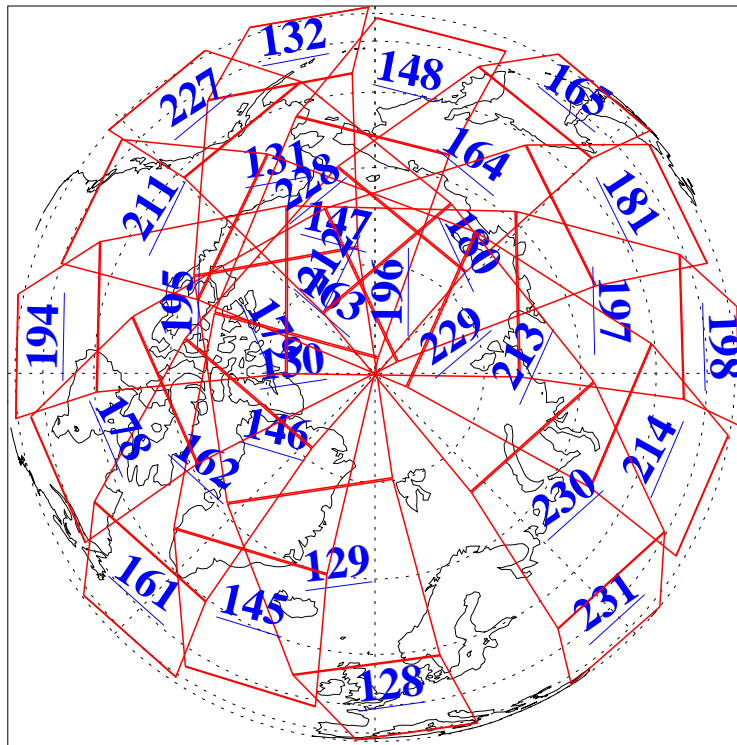

L1B Availability
AMSU Granules: 240
HSB Granules: 0
AIRS Granules: 240

5 Apr 2010
DoY 95
Aqua Day 2893
Granules: 1 to 120

Granules: 121 to 240

Legend: AMSU Available, HSB Available, AIRS Available

L1B Availability
AMSU Granules: 240
HSB Granules: 0
AIRS Granules: 240

5 Apr 2010
DoY 95
Aqua Day 2893
Ascending Granules

Descending Granules

Legend: AMSU Available, HSB Available, AIRS Available

L1B Availability
 AMSU Granules: 240
 HSB Granules: 0
 AIRS Granules: 240

5 Apr 2010
 DoY 95
 Aqua Day 2893

Northern Hemisphere Granules

Southern Hemisphere Granules

Legend: AMSU Available, HSB Available, AIRS Available