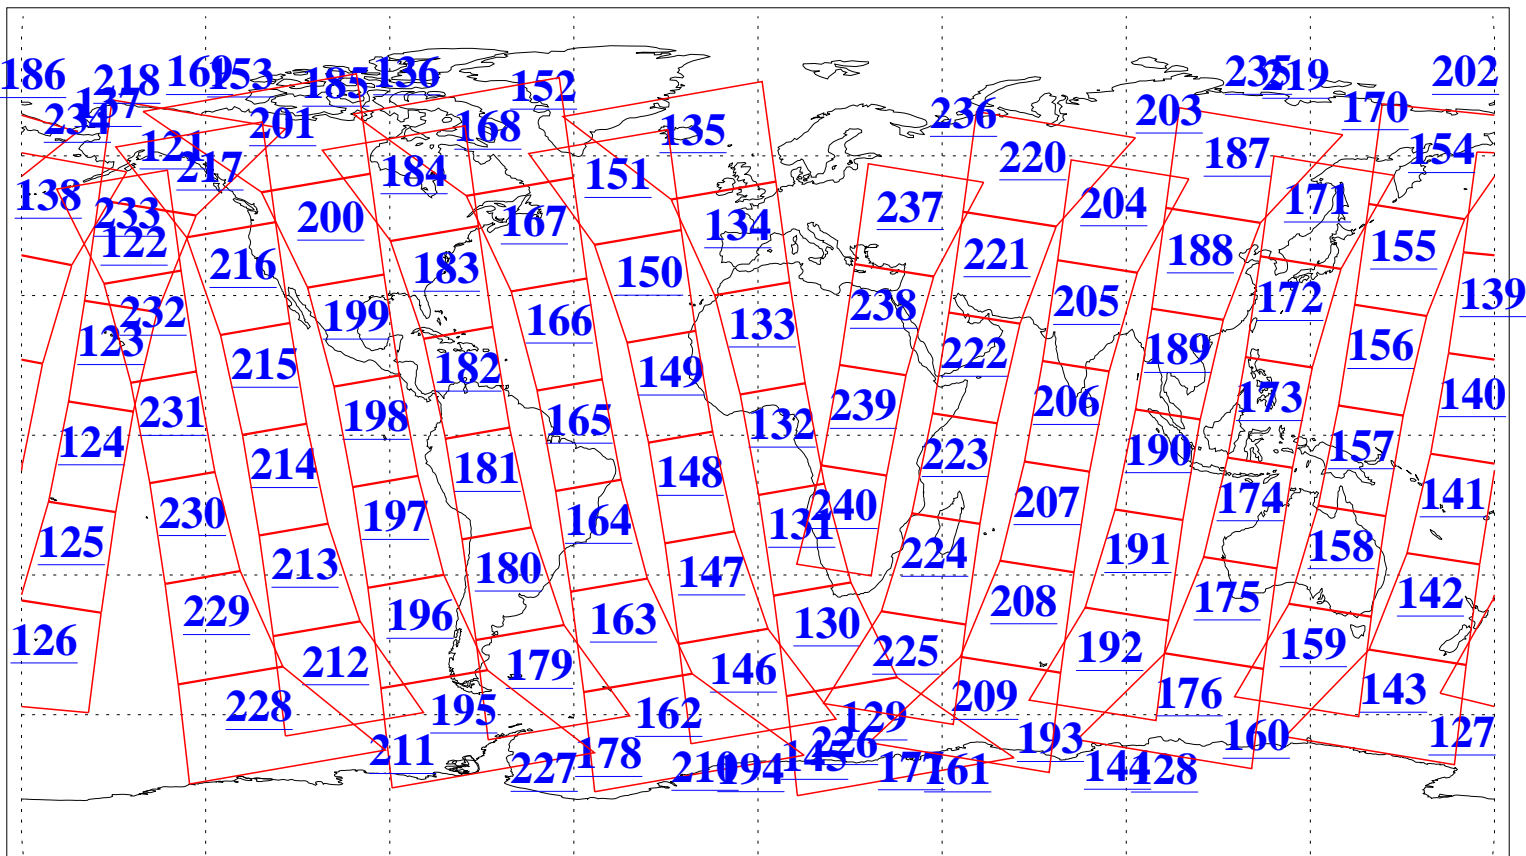

L1B Availability  
AMSU Granules: 240  
HSB Granules: 0  
AIRS Granules: 240

30 Mar 2010  
DoY 89  
Aqua Day 2887  
Granules: 1 to 120

Granules: 121 to 240

Legend: AMSU Available, HSB Available, AIRS Available

L1B Availability  
AMSU Granules: 240  
HSB Granules: 0  
AIRS Granules: 240

30 Mar 2010  
DoY 89  
Aqua Day 2887

Ascending Granules

Descending Granules

Legend: AMSU Available, HSB Available, AIRS Available

L1B Availability  
 AMSU Granules: 240  
 HSB Granules: 0  
 AIRS Granules: 240

30 Mar 2010  
 DoY 89  
 Aqua Day 2887

Northern Hemisphere Granules

Southern Hemisphere Granules

Legend: AMSU Available, HSB Available, **AIRS Available**