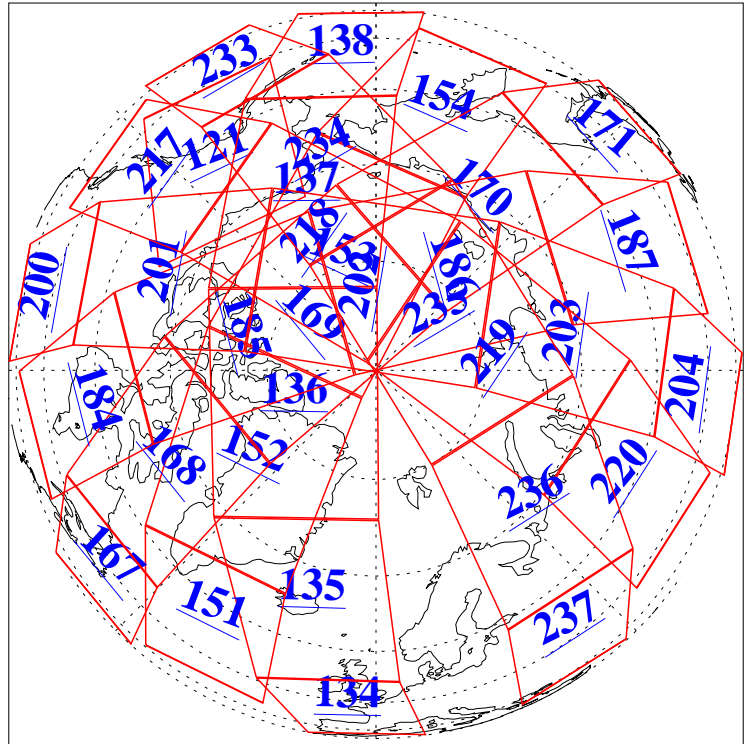

L1B Availability  
AMSU Granules: 240  
HSB Granules: 0  
AIRS Granules: 240

30 Mar 2010  
DoY 89  
Aqua Day 2887  
Granules: 1 to 120

Granules: 121 to 240

Legend: AMSU Available, HSB Available, AIRS Available

L1B Availability  
AMSU Granules: 240  
HSB Granules: 0  
AIRS Granules: 240

30 Mar 2010  
DoY 89  
Aqua Day 2887

Ascending Granules

Descending Granules

Legend: AMSU Available, HSB Available, AIRS Available

L1B Availability  
 AMSU Granules: 240  
 HSB Granules: 0  
 AIRS Granules: 240

30 Mar 2010  
 DoY 89  
 Aqua Day 2887

Northern Hemisphere Granules

Southern Hemisphere Granules

Legend: AMSU Available, HSB Available, **AIRS Available**