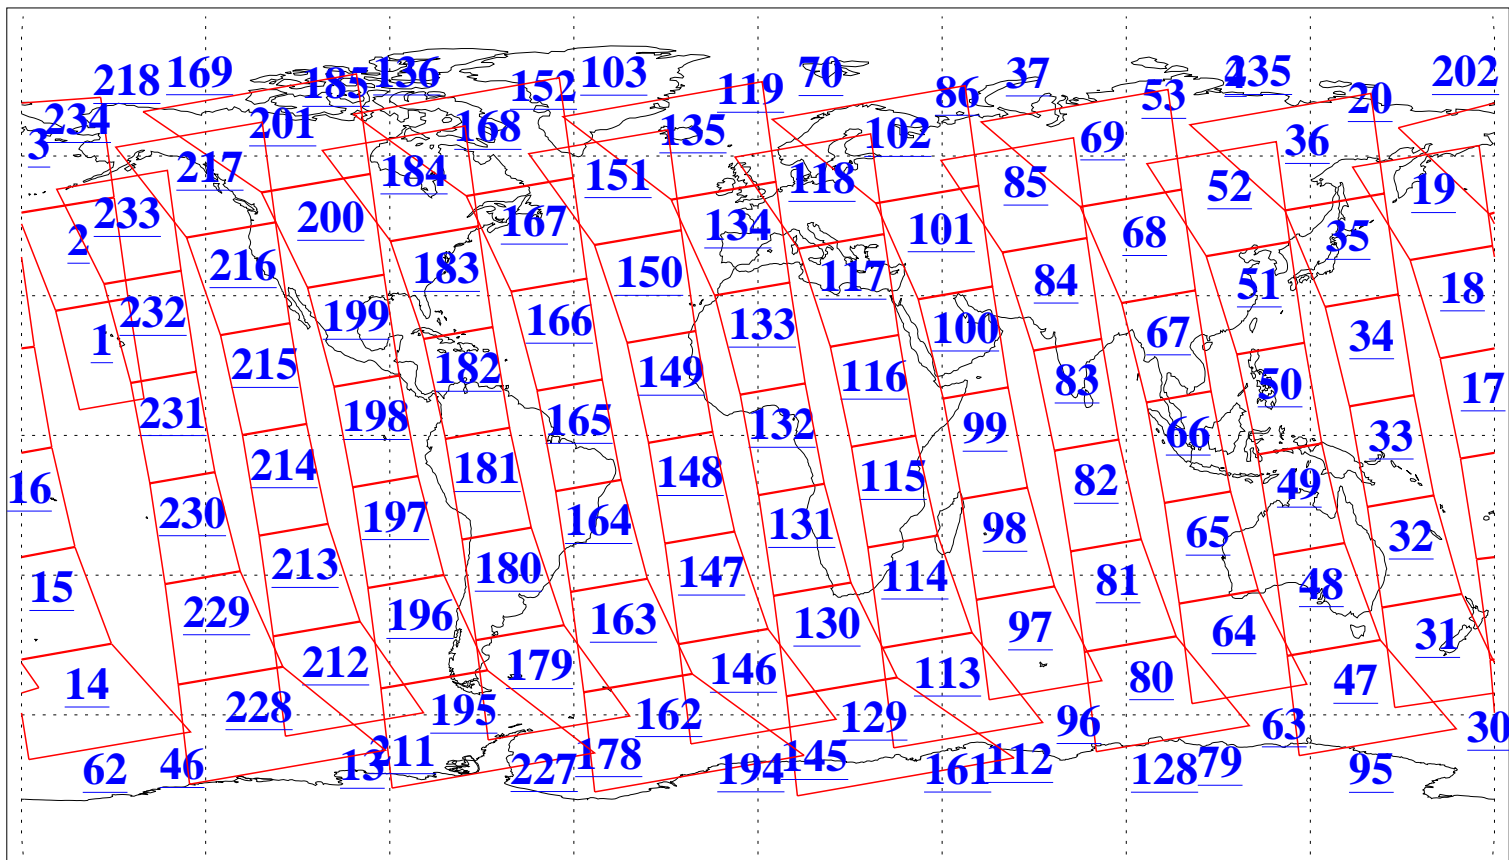

L1B Availability  
AMSU Granules: 240  
HSB Granules: 0  
AIRS Granules: 240

30 Mar 2010  
DoY 89  
Aqua Day 2887  
Granules: 1 to 120

Granules: 121 to 240

Legend: AMSU Available, HSB Available, AIRS Available

L1B Availability  
AMSU Granules: 240  
HSB Granules: 0  
AIRS Granules: 240

30 Mar 2010  
DoY 89  
Aqua Day 2887

Ascending Granules

Descending Granules

Legend: AMSU Available, HSB Available, AIRS Available

L1B Availability  
 AMSU Granules: 240  
 HSB Granules: 0  
 AIRS Granules: 240

30 Mar 2010  
 DoY 89  
 Aqua Day 2887

Northern Hemisphere Granules

Southern Hemisphere Granules

Legend: AMSU Available, HSB Available, **AIRS Available**