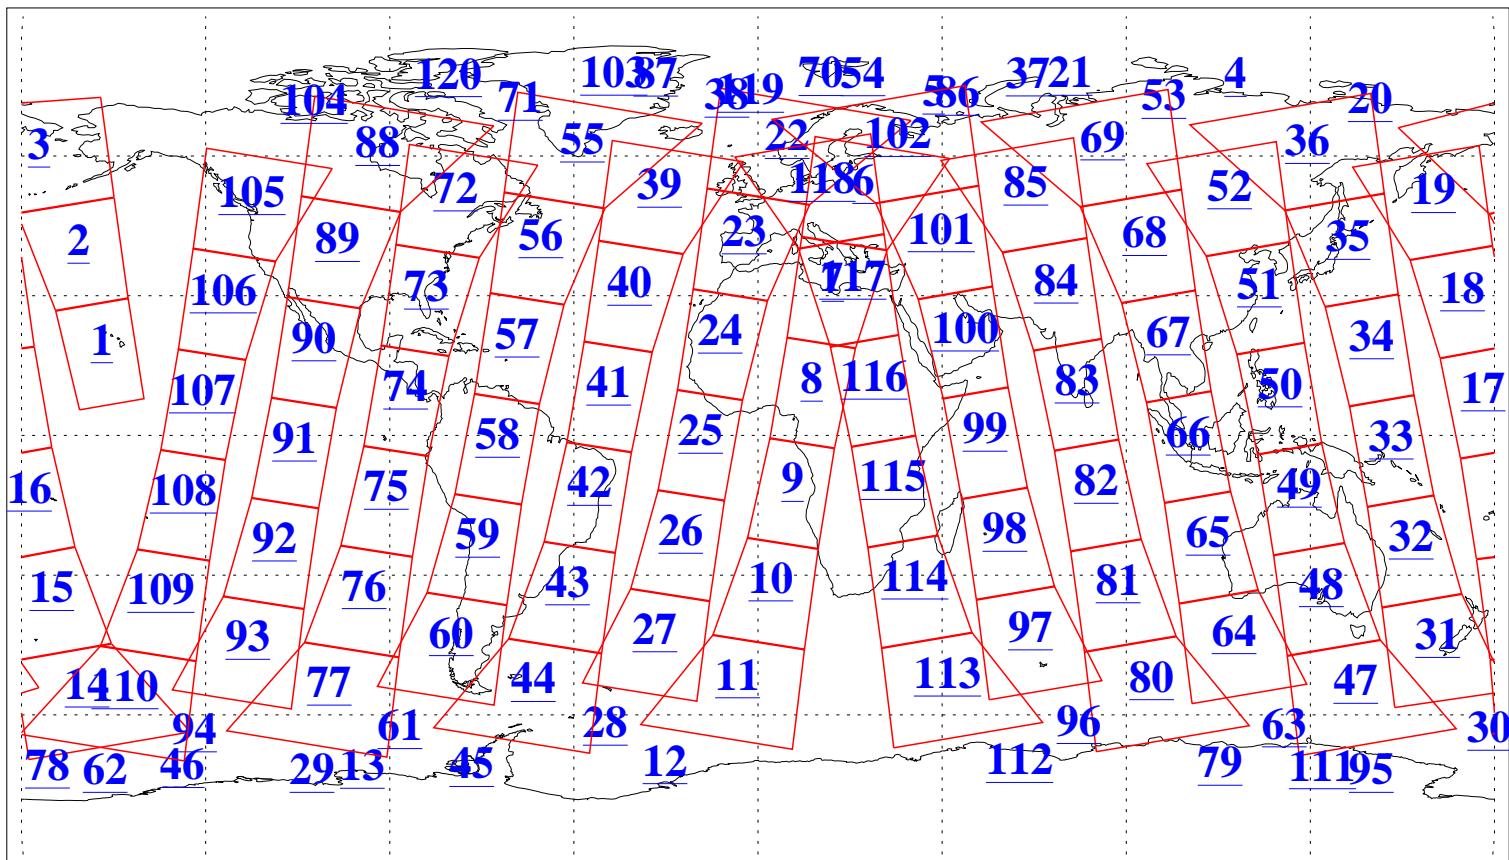

L1B Availability  
AMSU Granules: 240  
HSB Granules: 0  
AIRS Granules: 240

30 Mar 2010  
DoY 89  
Aqua Day 2887  
Granules: 1 to 120

Granules: 121 to 240

Legend: AMSU Available, HSB Available, AIRS Available

L1B Availability  
AMSU Granules: 240  
HSB Granules: 0  
AIRS Granules: 240

30 Mar 2010  
DoY 89  
Aqua Day 2887

Ascending Granules

Descending Granules

Legend: AMSU Available, HSB Available, AIRS Available

L1B Availability  
 AMSU Granules: 240  
 HSB Granules: 0  
 AIRS Granules: 240

30 Mar 2010  
 DoY 89  
 Aqua Day 2887

Northern Hemisphere Granules

Southern Hemisphere Granules

Legend: AMSU Available, HSB Available, **AIRS Available**