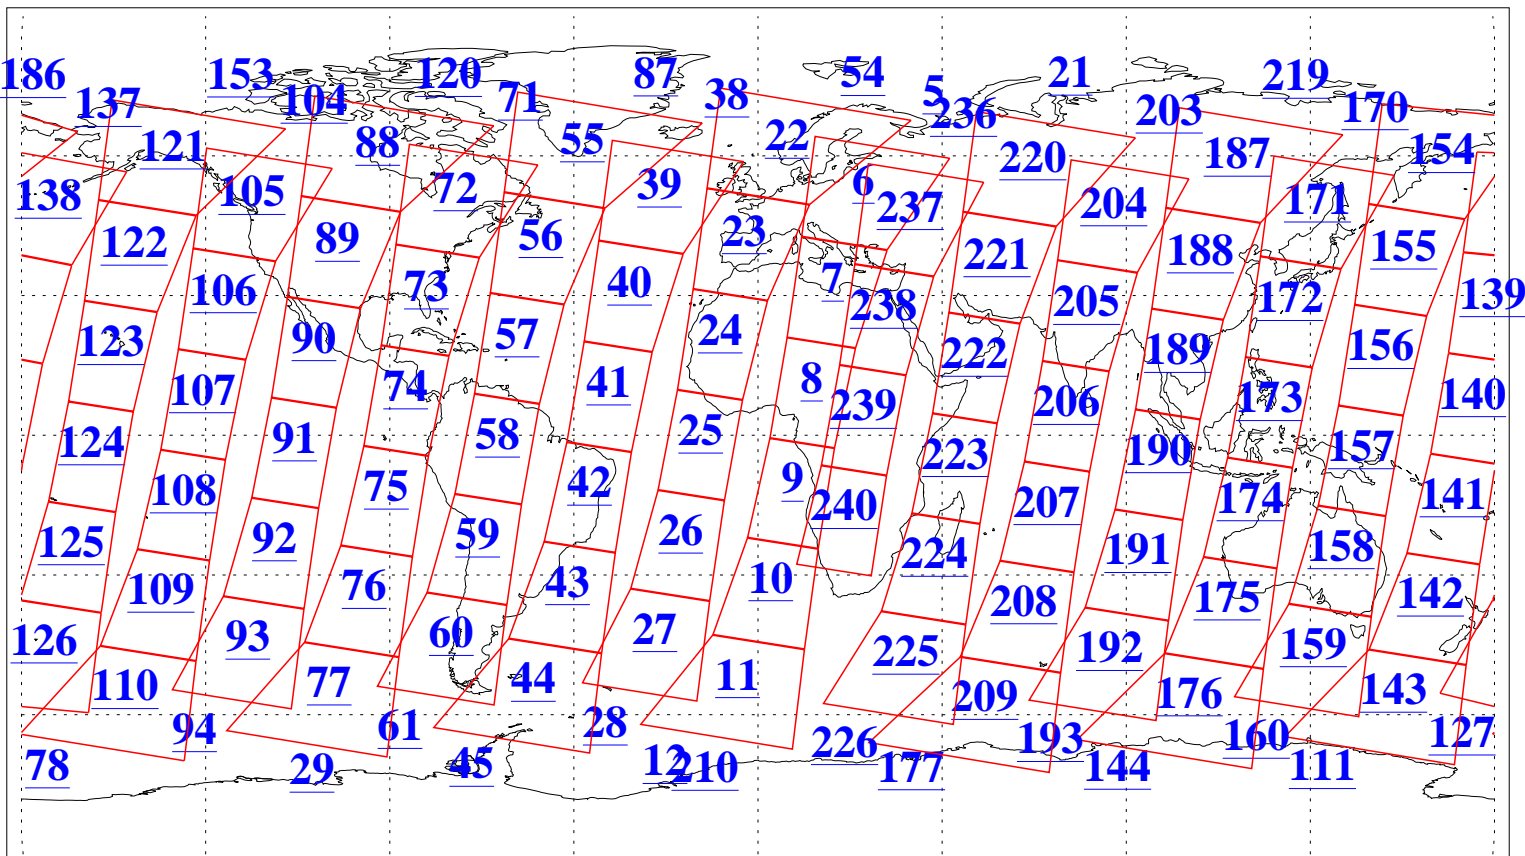

L1B Availability  
AMSU Granules: 240  
HSB Granules: 0  
AIRS Granules: 240

30 Mar 2010  
DoY 89  
Aqua Day 2887  
Granules: 1 to 120

Granules: 121 to 240

Legend: AMSU Available, HSB Available, AIRS Available

L1B Availability  
AMSU Granules: 240  
HSB Granules: 0  
AIRS Granules: 240

30 Mar 2010  
DoY 89  
Aqua Day 2887

Ascending Granules

Descending Granules

Legend: AMSU Available, HSB Available, AIRS Available

L1B Availability  
 AMSU Granules: 240  
 HSB Granules: 0  
 AIRS Granules: 240

30 Mar 2010  
 DoY 89  
 Aqua Day 2887

Northern Hemisphere Granules

Southern Hemisphere Granules

Legend: AMSU Available, HSB Available, **AIRS Available**