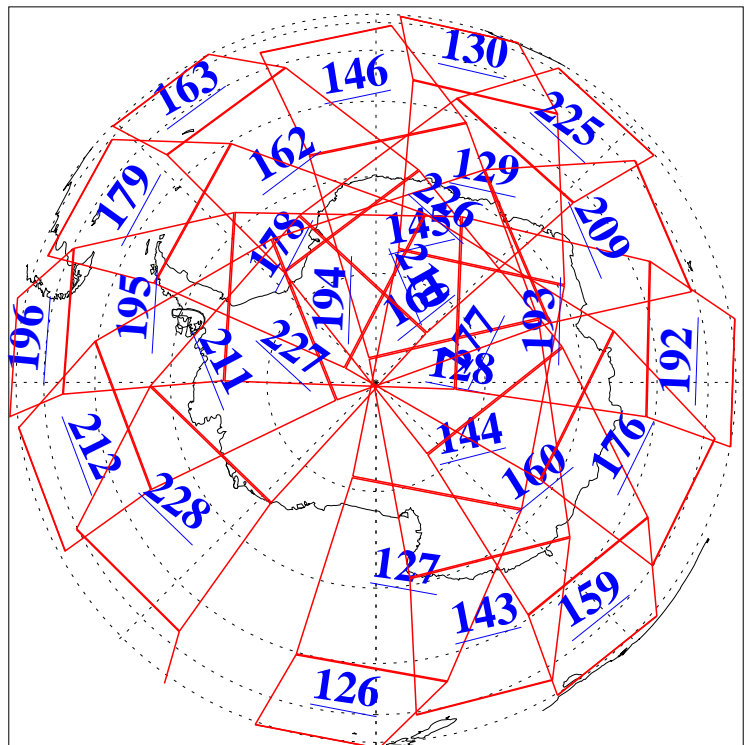

L1B Availability  
AMSU Granules: 240  
HSB Granules: 0  
AIRS Granules: 240

30 Mar 2010  
DoY 89  
Aqua Day 2887  
Granules: 1 to 120

Granules: 121 to 240

Legend: AMSU Available, HSB Available, AIRS Available

L1B Availability  
AMSU Granules: 240  
HSB Granules: 0  
AIRS Granules: 240

30 Mar 2010  
DoY 89  
Aqua Day 2887

Ascending Granules

Descending Granules

Legend: AMSU Available, HSB Available, AIRS Available

L1B Availability  
 AMSU Granules: 240  
 HSB Granules: 0  
 AIRS Granules: 240

30 Mar 2010  
 DoY 89  
 Aqua Day 2887

Northern Hemisphere Granules

Southern Hemisphere Granules

Legend: AMSU Available, HSB Available, **AIRS Available**