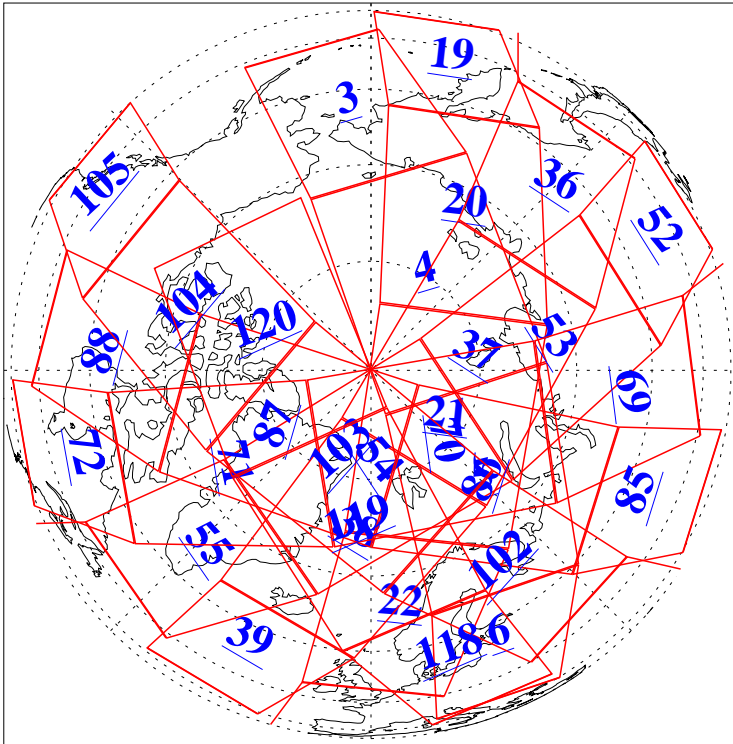

L1B Availability  
AMSU Granules: 240  
HSB Granules: 0  
AIRS Granules: 240

30 Mar 2010  
DoY 89  
Aqua Day 2887  
Granules: 1 to 120

Granules: 121 to 240

Legend: AMSU Available, HSB Available, AIRS Available

L1B Availability  
AMSU Granules: 240  
HSB Granules: 0  
AIRS Granules: 240

30 Mar 2010  
DoY 89  
Aqua Day 2887

Ascending Granules

Descending Granules

Legend: AMSU Available, HSB Available, AIRS Available

L1B Availability  
 AMSU Granules: 240  
 HSB Granules: 0  
 AIRS Granules: 240

30 Mar 2010  
 DoY 89  
 Aqua Day 2887

Northern Hemisphere Granules

Southern Hemisphere Granules

Legend: AMSU Available, HSB Available, **AIRS Available**