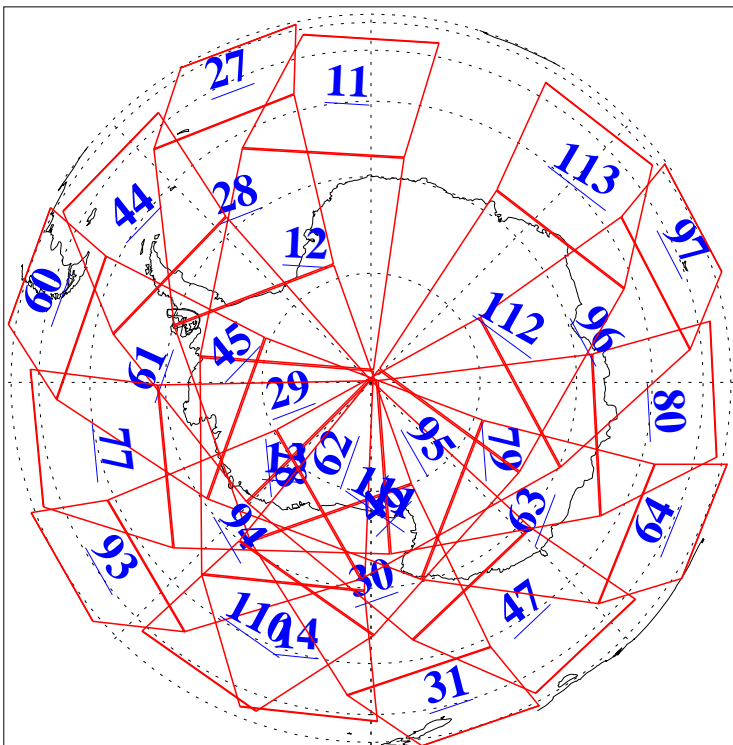

L1B Availability  
AMSU Granules: 240  
HSB Granules: 0  
AIRS Granules: 240

30 Mar 2010  
DoY 89  
Aqua Day 2887  
Granules: 1 to 120

Granules: 121 to 240

Legend: AMSU Available, HSB Available, AIRS Available

L1B Availability  
AMSU Granules: 240  
HSB Granules: 0  
AIRS Granules: 240

30 Mar 2010  
DoY 89  
Aqua Day 2887

Ascending Granules

Descending Granules

Legend: AMSU Available, HSB Available, AIRS Available

L1B Availability  
 AMSU Granules: 240  
 HSB Granules: 0  
 AIRS Granules: 240

30 Mar 2010  
 DoY 89  
 Aqua Day 2887

Northern Hemisphere Granules

Southern Hemisphere Granules

Legend: AMSU Available, HSB Available, **AIRS Available**