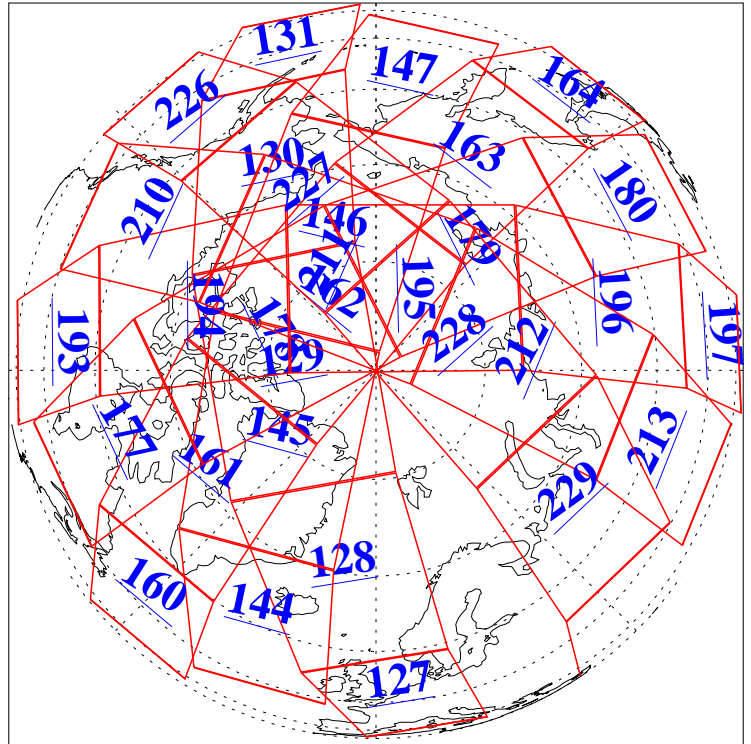

L1B Availability  
AMSU Granules: 240  
HSB Granules: 0  
AIRS Granules: 240

29 Mar 2010  
DoY 88  
Aqua Day 2886  
Granules: 1 to 120

Granules: 121 to 240

Legend: AMSU Available, HSB Available, AIRS Available

L1B Availability  
AMSU Granules: 240  
HSB Granules: 0  
AIRS Granules: 240

29 Mar 2010  
DoY 88  
Aqua Day 2886  
Ascending Granules

Descending Granules

Legend: AMSU Available, HSB Available, AIRS Available

L1B Availability  
 AMSU Granules: 240  
 HSB Granules: 0  
 AIRS Granules: 240

29 Mar 2010  
 DoY 88  
 Aqua Day 2886

Northern Hemisphere Granules

Southern Hemisphere Granules

Legend: AMSU Available, ~~HSB Available~~, AIRS Available