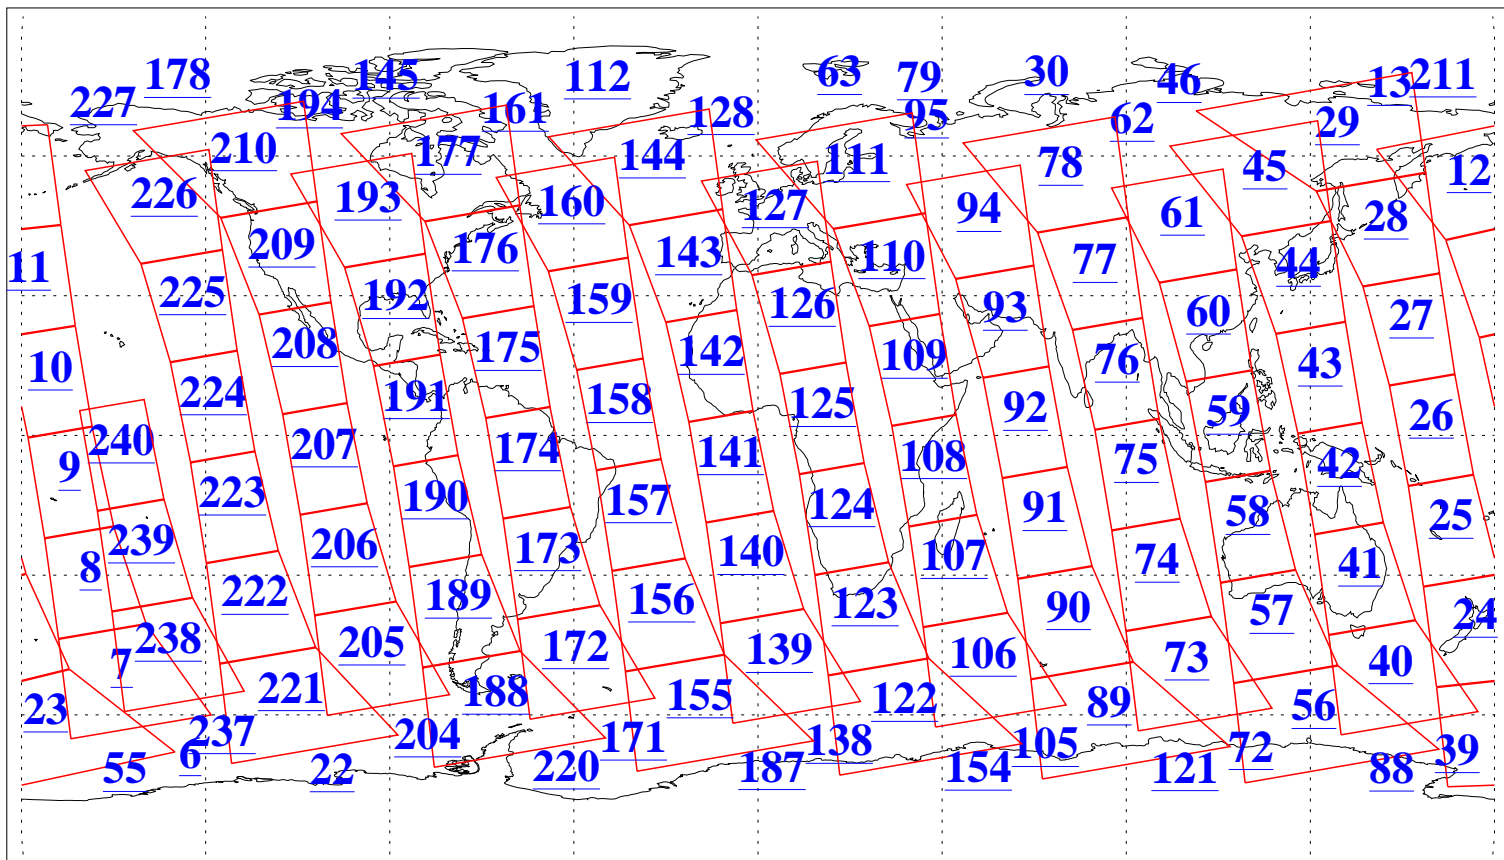

L1B Availability  
AMSU Granules: 240  
HSB Granules: 0  
AIRS Granules: 240

29 Mar 2010  
DoY 88  
Aqua Day 2886  
Granules: 1 to 120

Granules: 121 to 240

Legend: AMSU Available, HSB Available, AIRS Available

L1B Availability  
AMSU Granules: 240  
HSB Granules: 0  
AIRS Granules: 240

29 Mar 2010  
DoY 88  
Aqua Day 2886  
Ascending Granules

Descending Granules

Legend: AMSU Available, HSB Available, AIRS Available

L1B Availability  
 AMSU Granules: 240  
 HSB Granules: 0  
 AIRS Granules: 240

29 Mar 2010  
 DoY 88  
 Aqua Day 2886

Northern Hemisphere Granules

Southern Hemisphere Granules

Legend: AMSU Available, ~~HSB Available~~, AIRS Available