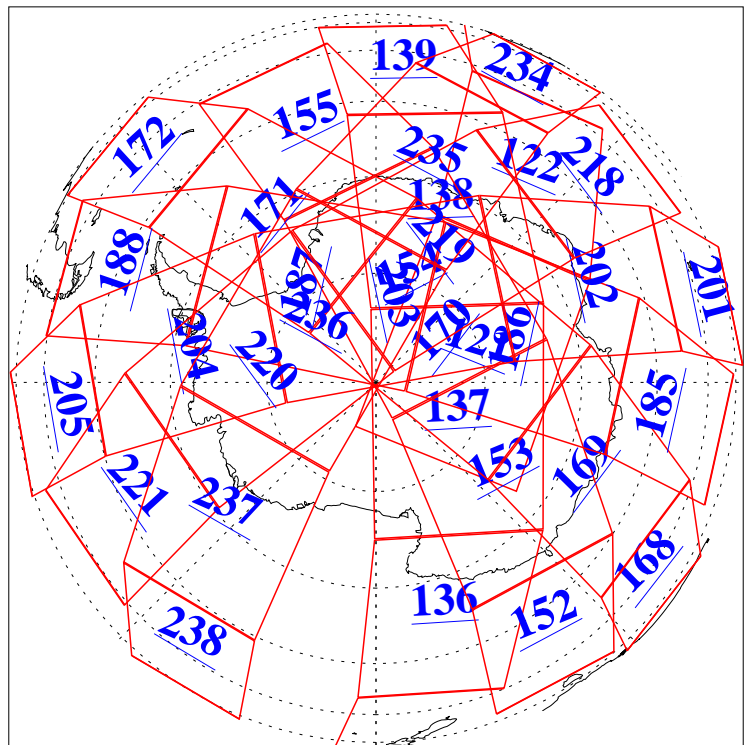

L1B Availability  
AMSU Granules: 240  
HSB Granules: 0  
AIRS Granules: 240

29 Mar 2010  
DoY 88  
Aqua Day 2886  
Granules: 1 to 120

Granules: 121 to 240

Legend: AMSU Available, HSB Available, AIRS Available

L1B Availability  
AMSU Granules: 240  
HSB Granules: 0  
AIRS Granules: 240

29 Mar 2010  
DoY 88  
Aqua Day 2886  
Ascending Granules

Descending Granules

Legend: AMSU Available, HSB Available, AIRS Available

L1B Availability  
 AMSU Granules: 240  
 HSB Granules: 0  
 AIRS Granules: 240

29 Mar 2010  
 DoY 88  
 Aqua Day 2886

Northern Hemisphere Granules

Southern Hemisphere Granules

Legend: AMSU Available, ~~HSB Available~~, AIRS Available