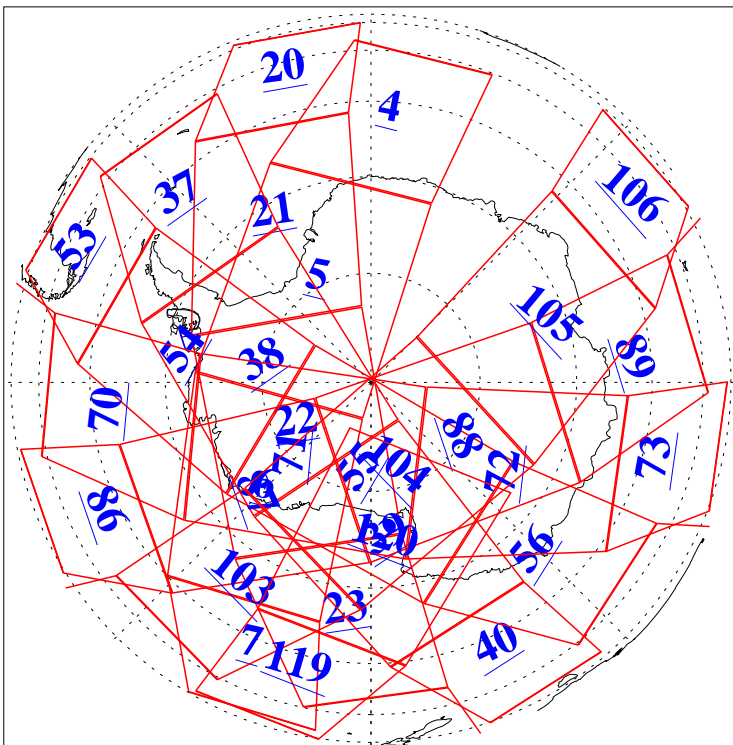

L1B Availability  
AMSU Granules: 240  
HSB Granules: 0  
AIRS Granules: 240

29 Mar 2010  
DoY 88  
Aqua Day 2886  
Granules: 1 to 120

Granules: 121 to 240

Legend: AMSU Available, HSB Available, AIRS Available

L1B Availability  
AMSU Granules: 240  
HSB Granules: 0  
AIRS Granules: 240

29 Mar 2010  
DoY 88  
Aqua Day 2886  
Ascending Granules

Descending Granules

Legend: AMSU Available, HSB Available, AIRS Available

L1B Availability  
 AMSU Granules: 240  
 HSB Granules: 0  
 AIRS Granules: 240

29 Mar 2010  
 DoY 88  
 Aqua Day 2886

Northern Hemisphere Granules

Southern Hemisphere Granules

Legend: AMSU Available, ~~HSB Available~~, AIRS Available