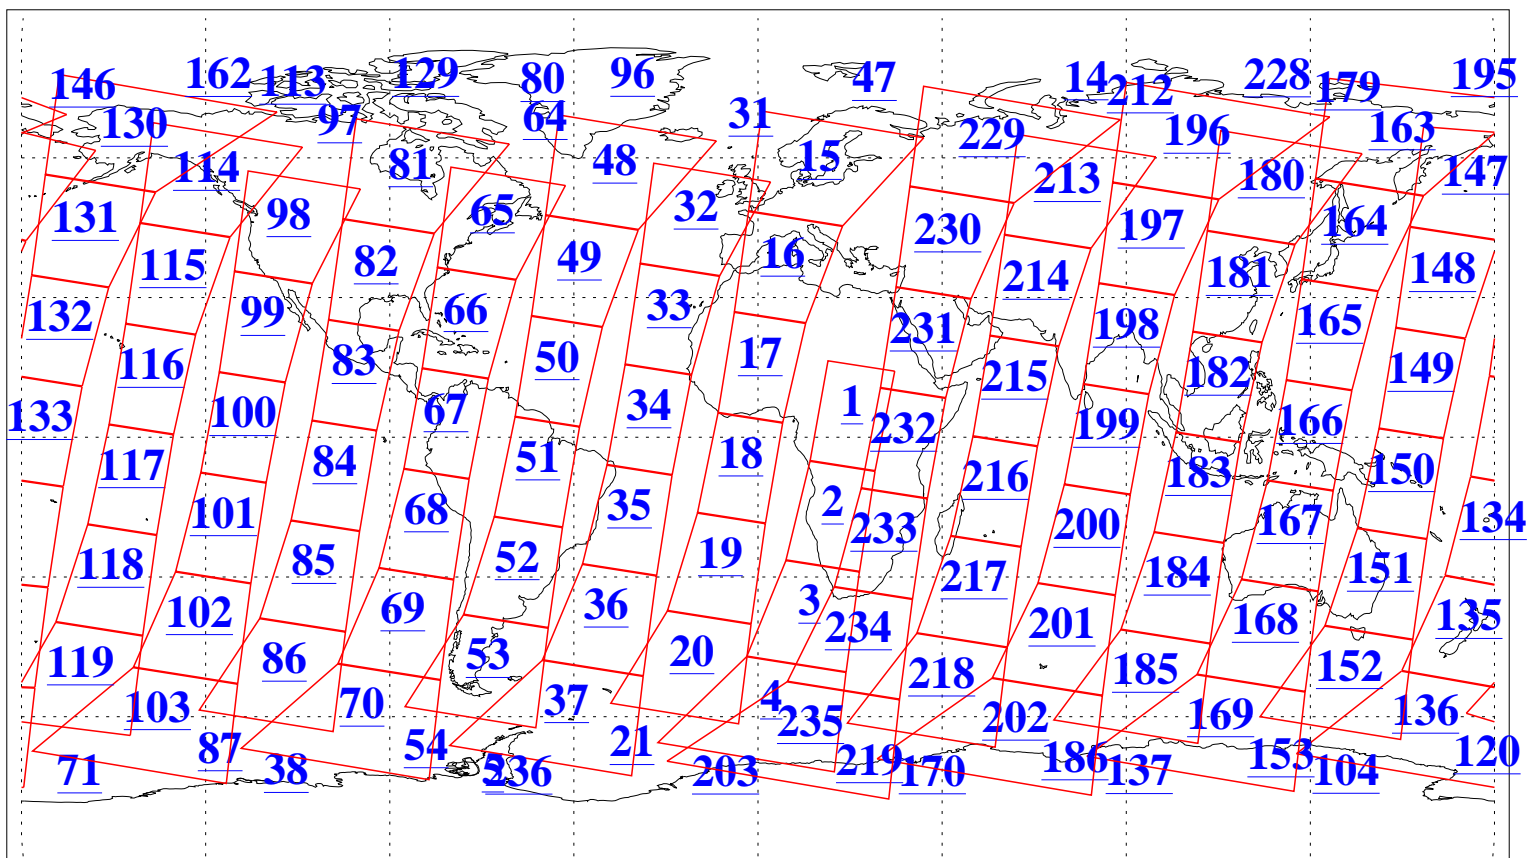

L1B Availability  
AMSU Granules: 240  
HSB Granules: 0  
AIRS Granules: 240

29 Mar 2010  
DoY 88  
Aqua Day 2886  
Granules: 1 to 120

Granules: 121 to 240

Legend: AMSU Available, HSB Available, AIRS Available

L1B Availability  
AMSU Granules: 240  
HSB Granules: 0  
AIRS Granules: 240

29 Mar 2010  
DoY 88  
Aqua Day 2886  
Ascending Granules

Descending Granules

Legend: AMSU Available, HSB Available, AIRS Available

L1B Availability  
 AMSU Granules: 240  
 HSB Granules: 0  
 AIRS Granules: 240

29 Mar 2010  
 DoY 88  
 Aqua Day 2886

Northern Hemisphere Granules

Southern Hemisphere Granules

Legend: AMSU Available, ~~HSB Available~~, AIRS Available