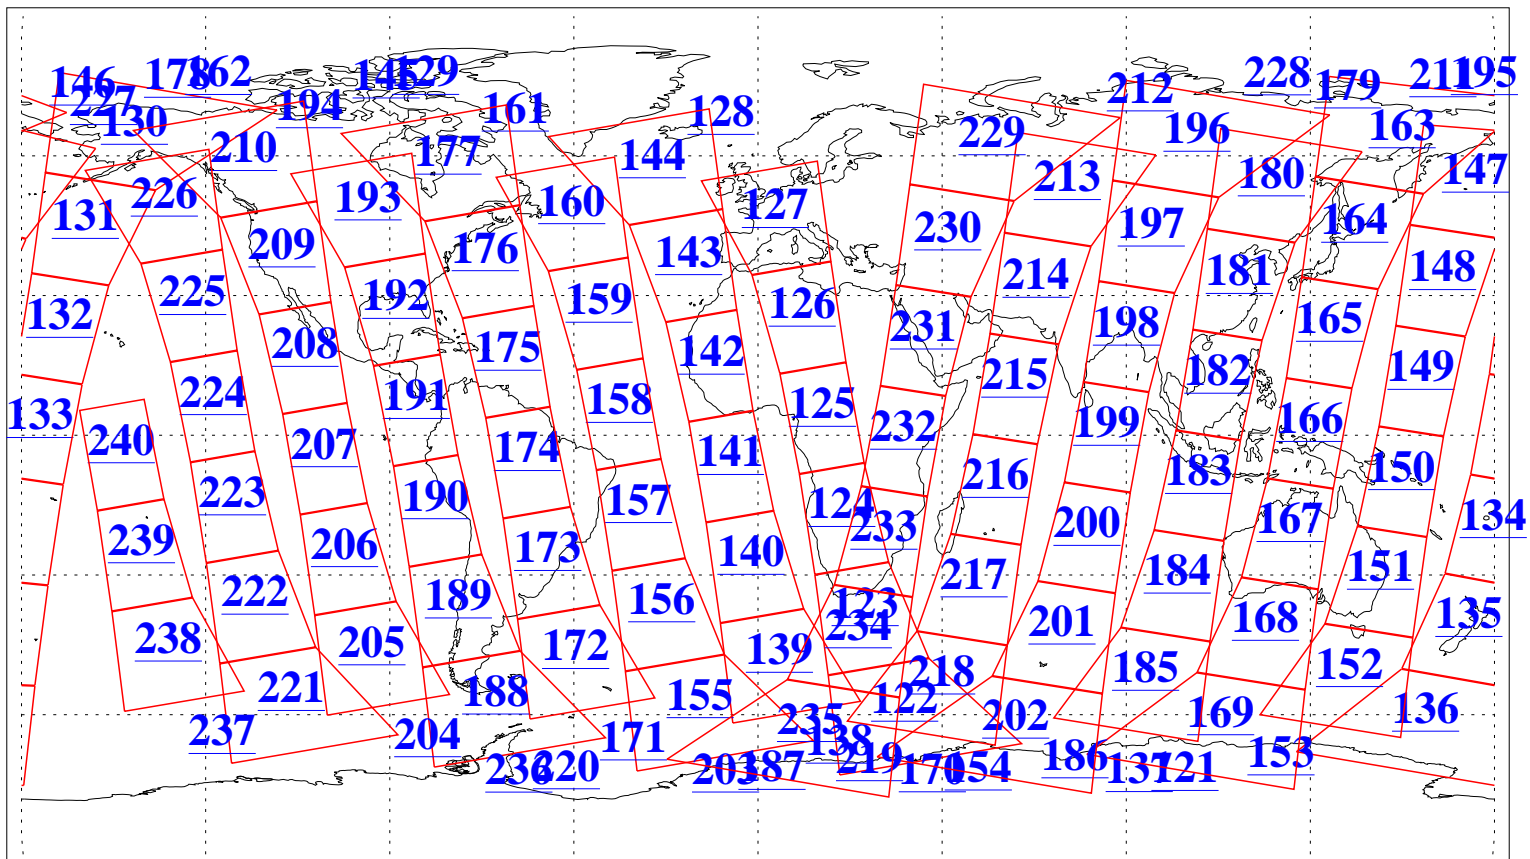

L1B Availability  
AMSU Granules: 240  
HSB Granules: 0  
AIRS Granules: 240

29 Mar 2010  
DoY 88  
Aqua Day 2886  
Granules: 1 to 120

Granules: 121 to 240

Legend: AMSU Available, HSB Available, AIRS Available

L1B Availability  
AMSU Granules: 240  
HSB Granules: 0  
AIRS Granules: 240

29 Mar 2010  
DoY 88  
Aqua Day 2886  
Ascending Granules

Descending Granules

Legend: AMSU Available, HSB Available, AIRS Available

L1B Availability  
 AMSU Granules: 240  
 HSB Granules: 0  
 AIRS Granules: 240

29 Mar 2010  
 DoY 88  
 Aqua Day 2886

Northern Hemisphere Granules

Southern Hemisphere Granules

Legend: AMSU Available, ~~HSB Available~~, AIRS Available