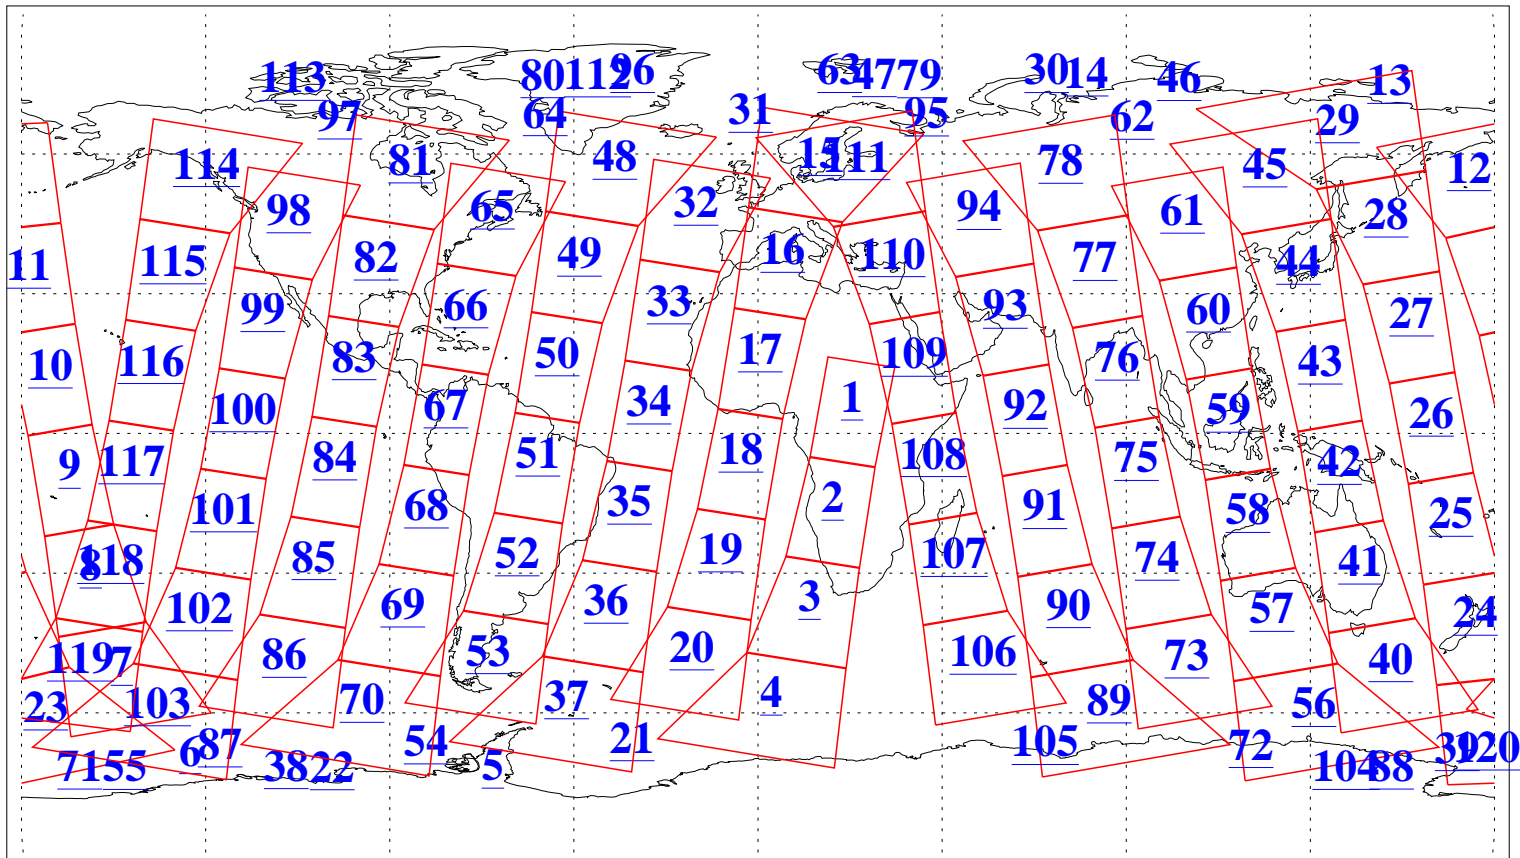

L1B Availability  
AMSU Granules: 240  
HSB Granules: 0  
AIRS Granules: 240

29 Mar 2010  
DoY 88  
Aqua Day 2886  
Granules: 1 to 120

Granules: 121 to 240

Legend: AMSU Available, HSB Available, AIRS Available

L1B Availability  
AMSU Granules: 240  
HSB Granules: 0  
AIRS Granules: 240

29 Mar 2010  
DoY 88  
Aqua Day 2886  
Ascending Granules

Descending Granules

Legend: AMSU Available, HSB Available, AIRS Available

L1B Availability  
 AMSU Granules: 240  
 HSB Granules: 0  
 AIRS Granules: 240

29 Mar 2010  
 DoY 88  
 Aqua Day 2886

Northern Hemisphere Granules

Southern Hemisphere Granules

Legend: AMSU Available, ~~HSB Available~~, AIRS Available