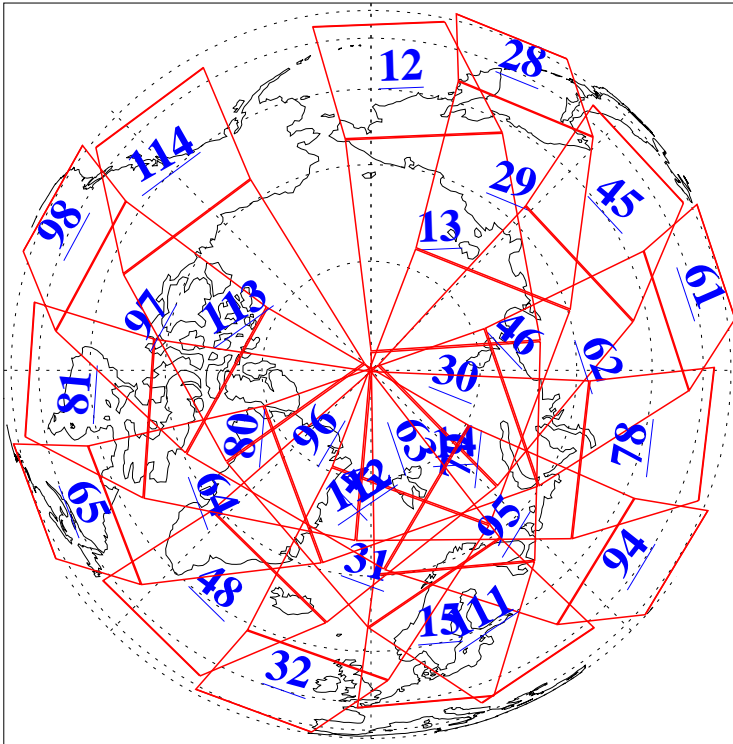

L1B Availability  
AMSU Granules: 240  
HSB Granules: 0  
AIRS Granules: 240

29 Mar 2010  
DoY 88  
Aqua Day 2886  
Granules: 1 to 120

Granules: 121 to 240

Legend: AMSU Available, HSB Available, AIRS Available

L1B Availability  
AMSU Granules: 240  
HSB Granules: 0  
AIRS Granules: 240

29 Mar 2010  
DoY 88  
Aqua Day 2886  
Ascending Granules

Descending Granules

Legend: AMSU Available, HSB Available, AIRS Available

L1B Availability  
 AMSU Granules: 240  
 HSB Granules: 0  
 AIRS Granules: 240

29 Mar 2010  
 DoY 88  
 Aqua Day 2886

Northern Hemisphere Granules

Southern Hemisphere Granules

Legend: AMSU Available, ~~HSB Available~~, AIRS Available