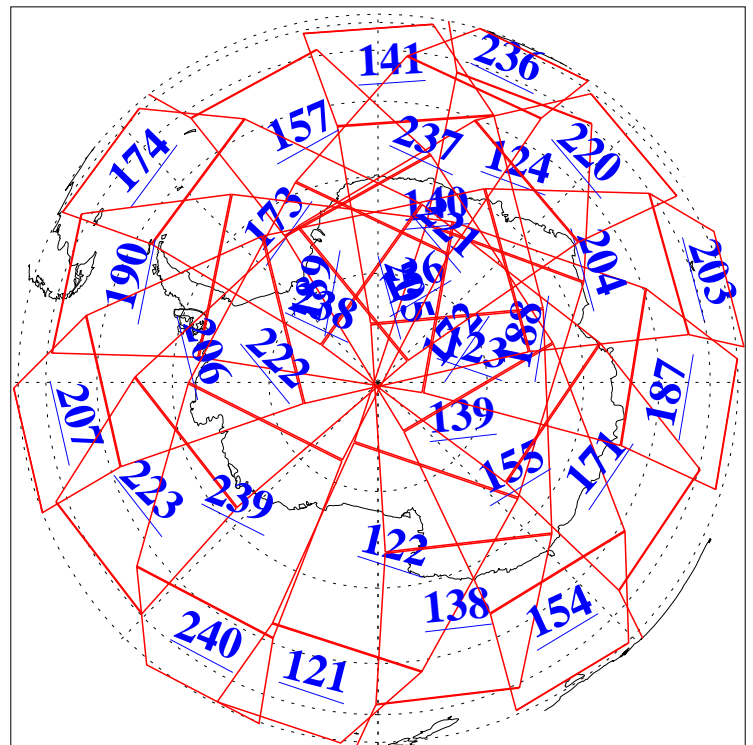

L1B Availability  
AMSU Granules: 240  
HSB Granules: 0  
AIRS Granules: 240

27 Mar 2010  
DoY 86  
Aqua Day 2884  
Granules: 1 to 120

Granules: 121 to 240

Legend: AMSU Available, HSB Available, AIRS Available

L1B Availability  
AMSU Granules: 240  
HSB Granules: 0  
AIRS Granules: 240

27 Mar 2010  
DoY 86  
Aqua Day 2884  
Ascending Granules

Descending Granules

Legend: AMSU Available, HSB Available, AIRS Available

L1B Availability  
 AMSU Granules: 240  
 HSB Granules: 0  
 AIRS Granules: 240

27 Mar 2010  
 DoY 86  
 Aqua Day 2884

Northern Hemisphere Granules

Southern Hemisphere Granules

Legend: AMSU Available, HSB Available, AIRS Available