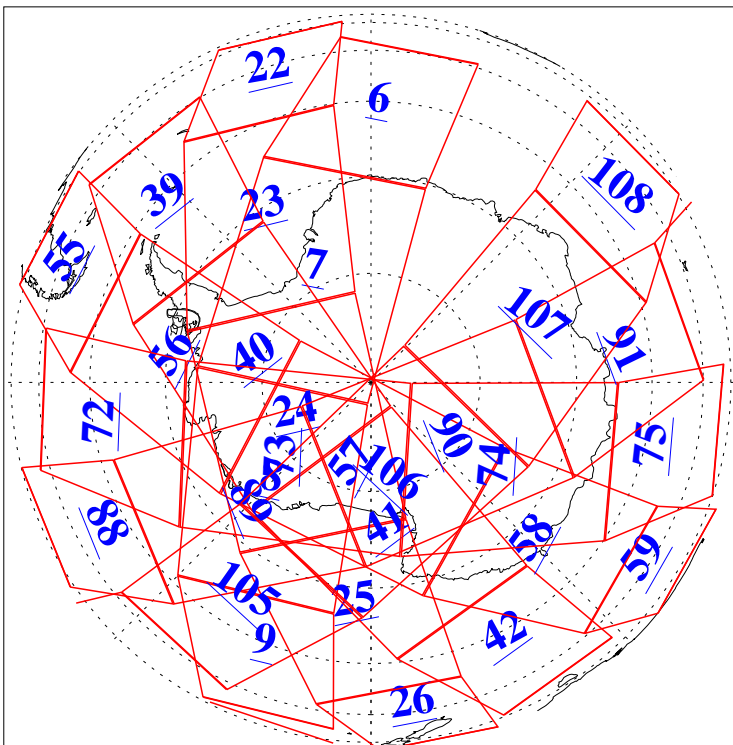

L1B Availability  
AMSU Granules: 240  
HSB Granules: 0  
AIRS Granules: 240

27 Mar 2010  
DoY 86  
Aqua Day 2884  
Granules: 1 to 120

Granules: 121 to 240

Legend: AMSU Available, HSB Available, AIRS Available

L1B Availability  
AMSU Granules: 240  
HSB Granules: 0  
AIRS Granules: 240

27 Mar 2010  
DoY 86  
Aqua Day 2884  
Ascending Granules

Descending Granules

Legend: AMSU Available, HSB Available, AIRS Available

L1B Availability  
 AMSU Granules: 240  
 HSB Granules: 0  
 AIRS Granules: 240

27 Mar 2010  
 DoY 86  
 Aqua Day 2884

Northern Hemisphere Granules

Southern Hemisphere Granules

Legend: AMSU Available, HSB Available, AIRS Available