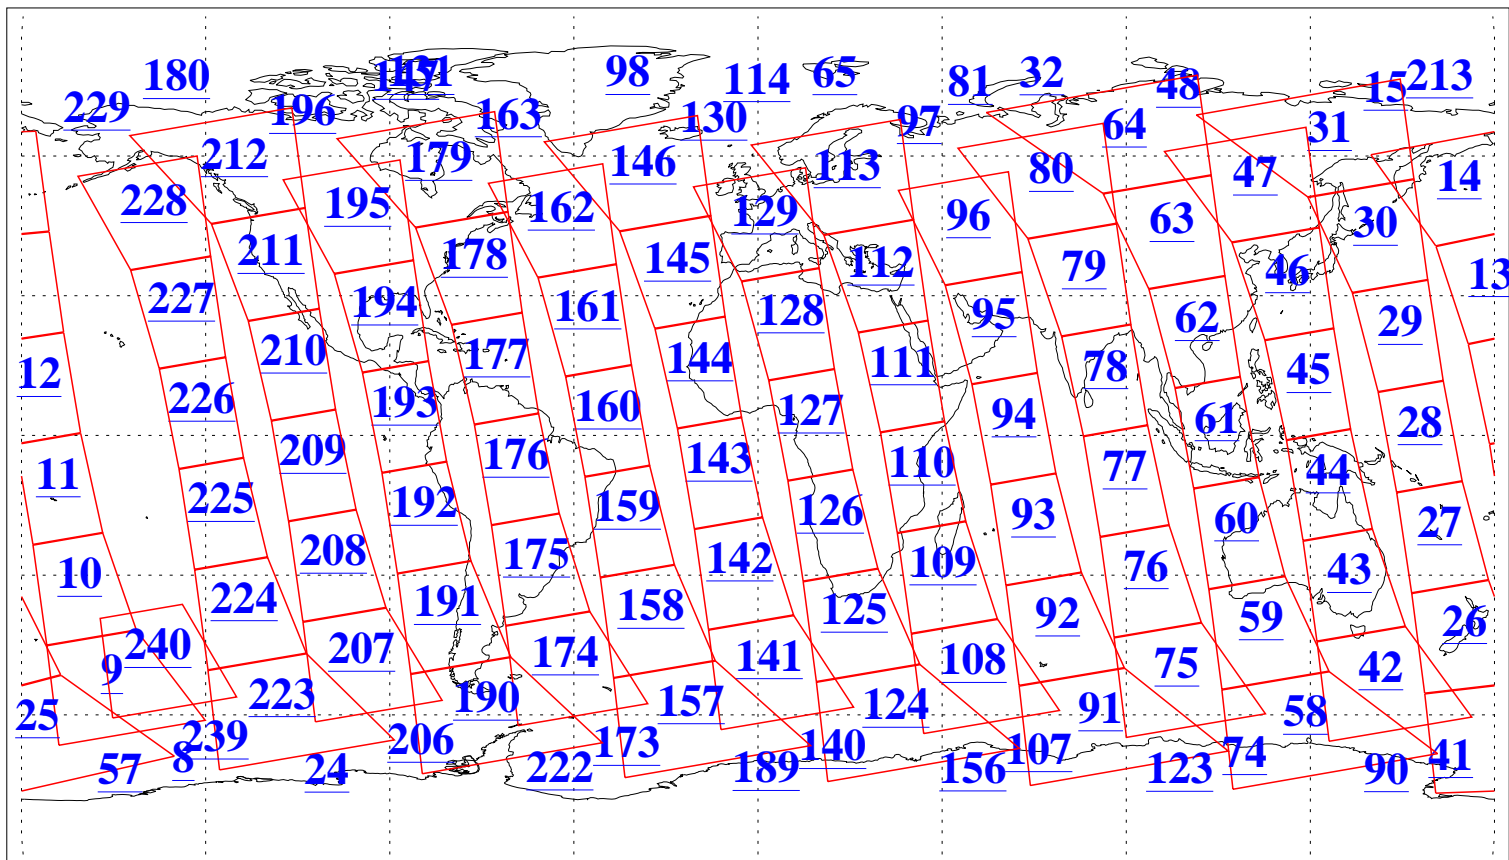

L1B Availability  
AMSU Granules: 240  
HSB Granules: 0  
AIRS Granules: 240

27 Mar 2010  
DoY 86  
Aqua Day 2884  
Granules: 1 to 120

Granules: 121 to 240

Legend: AMSU Available, HSB Available, AIRS Available

L1B Availability  
AMSU Granules: 240  
HSB Granules: 0  
AIRS Granules: 240

27 Mar 2010  
DoY 86  
Aqua Day 2884  
Ascending Granules

Descending Granules

Legend: AMSU Available, HSB Available, AIRS Available

L1B Availability  
 AMSU Granules: 240  
 HSB Granules: 0  
 AIRS Granules: 240

27 Mar 2010  
 DoY 86  
 Aqua Day 2884

Northern Hemisphere Granules

Southern Hemisphere Granules

Legend: AMSU Available, HSB Available, AIRS Available