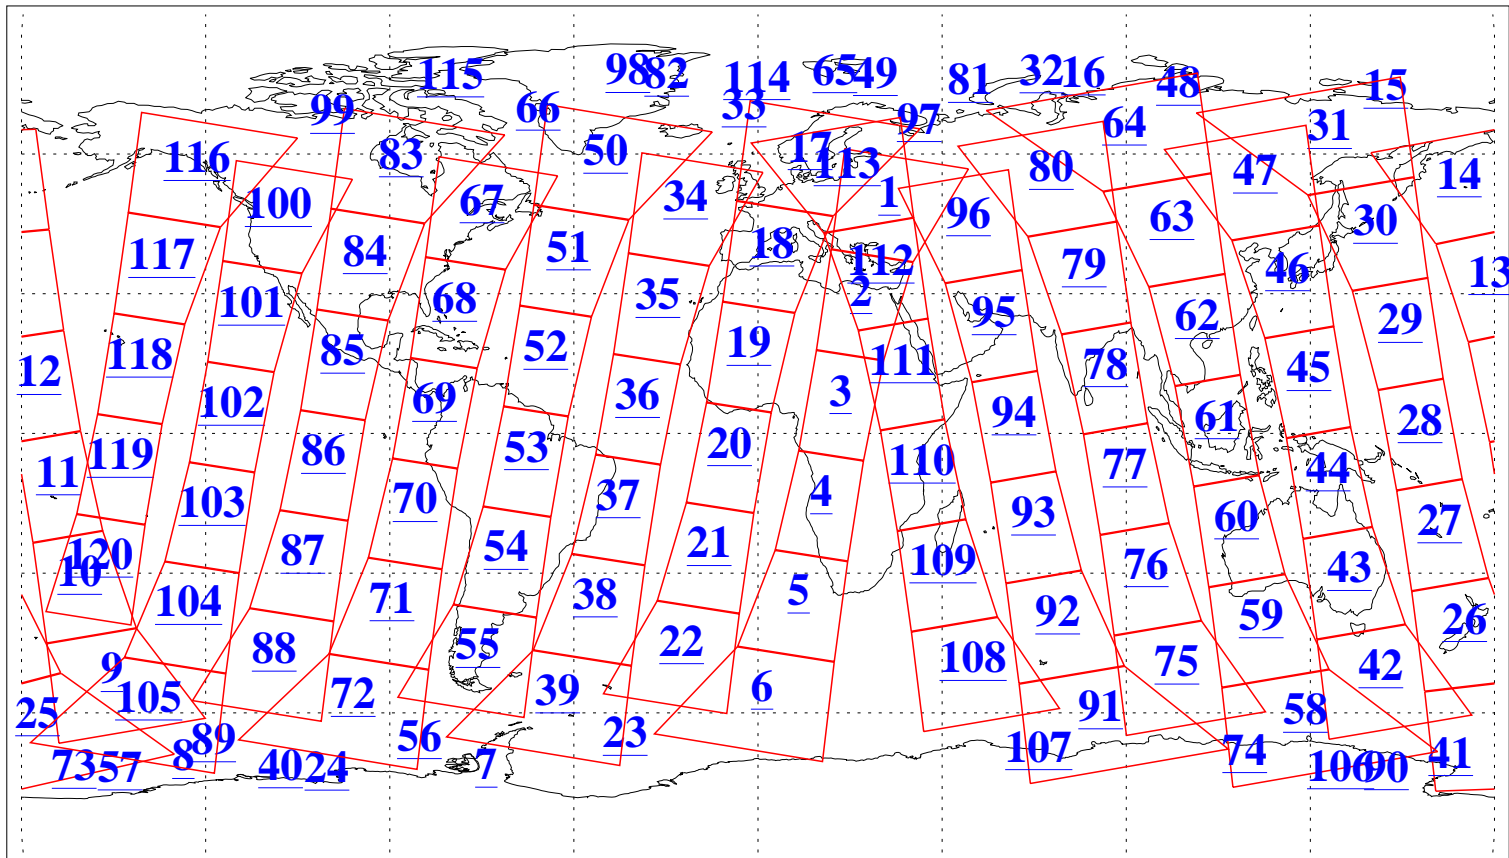

L1B Availability  
AMSU Granules: 240  
HSB Granules: 0  
AIRS Granules: 240

27 Mar 2010  
DoY 86  
Aqua Day 2884  
Granules: 1 to 120

Granules: 121 to 240

Legend: AMSU Available, HSB Available, AIRS Available

L1B Availability  
AMSU Granules: 240  
HSB Granules: 0  
AIRS Granules: 240

27 Mar 2010  
DoY 86  
Aqua Day 2884  
Ascending Granules

Descending Granules

Legend: AMSU Available, HSB Available, AIRS Available

L1B Availability  
 AMSU Granules: 240  
 HSB Granules: 0  
 AIRS Granules: 240

27 Mar 2010  
 DoY 86  
 Aqua Day 2884

Northern Hemisphere Granules

Southern Hemisphere Granules

Legend: AMSU Available, HSB Available, AIRS Available