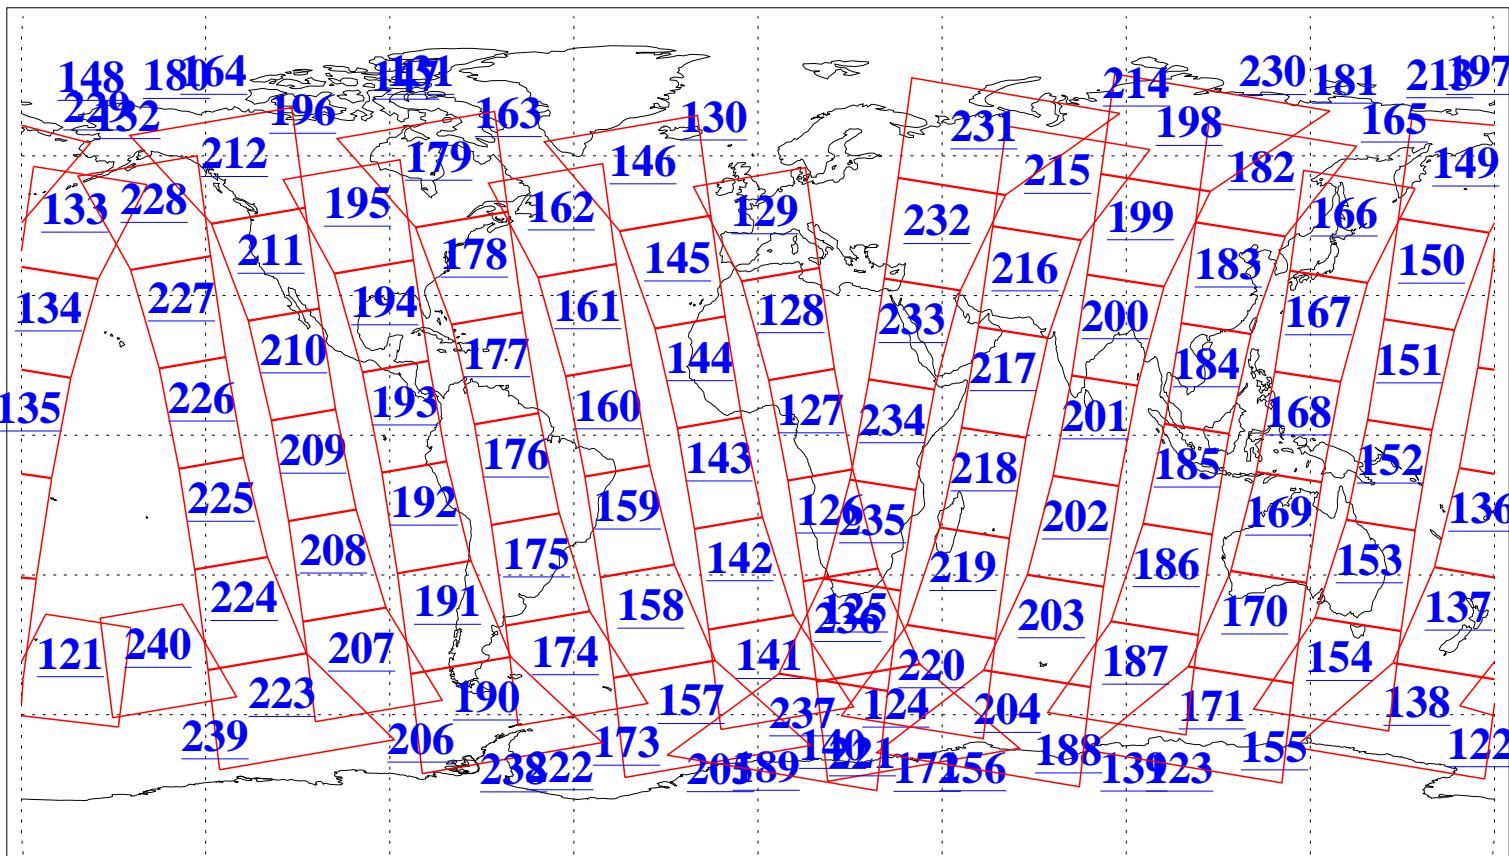

L1B Availability  
AMSU Granules: 240  
HSB Granules: 0  
AIRS Granules: 240

27 Mar 2010  
DoY 86  
Aqua Day 2884  
Granules: 1 to 120

Granules: 121 to 240

Legend: AMSU Available, HSB Available, AIRS Available

L1B Availability  
AMSU Granules: 240  
HSB Granules: 0  
AIRS Granules: 240

27 Mar 2010  
DoY 86  
Aqua Day 2884  
Ascending Granules

Descending Granules

Legend: AMSU Available, HSB Available, AIRS Available

L1B Availability  
 AMSU Granules: 240  
 HSB Granules: 0  
 AIRS Granules: 240

27 Mar 2010  
 DoY 86  
 Aqua Day 2884

Northern Hemisphere Granules

Southern Hemisphere Granules

Legend: AMSU Available, HSB Available, AIRS Available