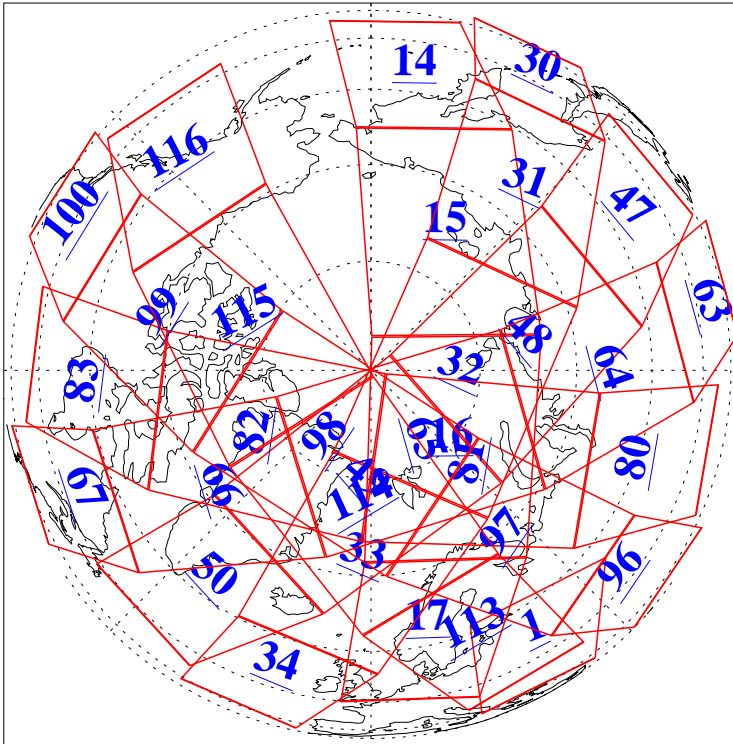

L1B Availability  
AMSU Granules: 240  
HSB Granules: 0  
AIRS Granules: 240

27 Mar 2010  
DoY 86  
Aqua Day 2884  
Granules: 1 to 120

Granules: 121 to 240

Legend: AMSU Available, HSB Available, AIRS Available

L1B Availability  
AMSU Granules: 240  
HSB Granules: 0  
AIRS Granules: 240

27 Mar 2010  
DoY 86  
Aqua Day 2884  
Ascending Granules

Descending Granules

Legend: AMSU Available, HSB Available, AIRS Available

L1B Availability  
 AMSU Granules: 240  
 HSB Granules: 0  
 AIRS Granules: 240

27 Mar 2010  
 DoY 86  
 Aqua Day 2884

Northern Hemisphere Granules

Southern Hemisphere Granules

Legend: AMSU Available, HSB Available, AIRS Available