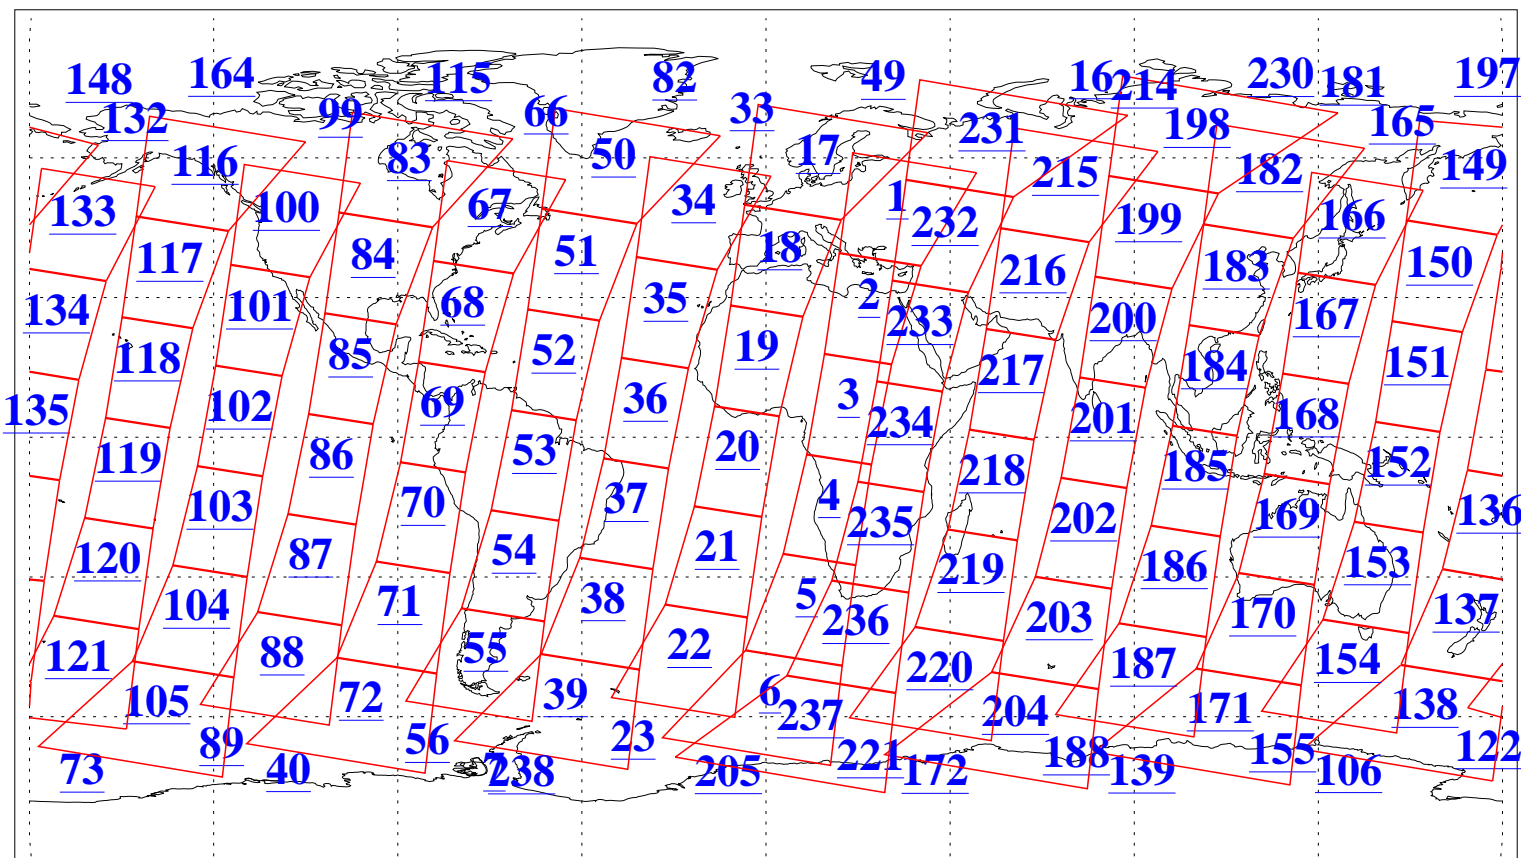

L1B Availability  
AMSU Granules: 240  
HSB Granules: 0  
AIRS Granules: 240

27 Mar 2010  
DoY 86  
Aqua Day 2884  
Granules: 1 to 120

Granules: 121 to 240

Legend: AMSU Available, HSB Available, AIRS Available

L1B Availability  
AMSU Granules: 240  
HSB Granules: 0  
AIRS Granules: 240

27 Mar 2010  
DoY 86  
Aqua Day 2884  
Ascending Granules

Descending Granules

Legend: AMSU Available, HSB Available, AIRS Available

L1B Availability  
 AMSU Granules: 240  
 HSB Granules: 0  
 AIRS Granules: 240

27 Mar 2010  
 DoY 86  
 Aqua Day 2884

Northern Hemisphere Granules

Southern Hemisphere Granules

Legend: AMSU Available, HSB Available, AIRS Available