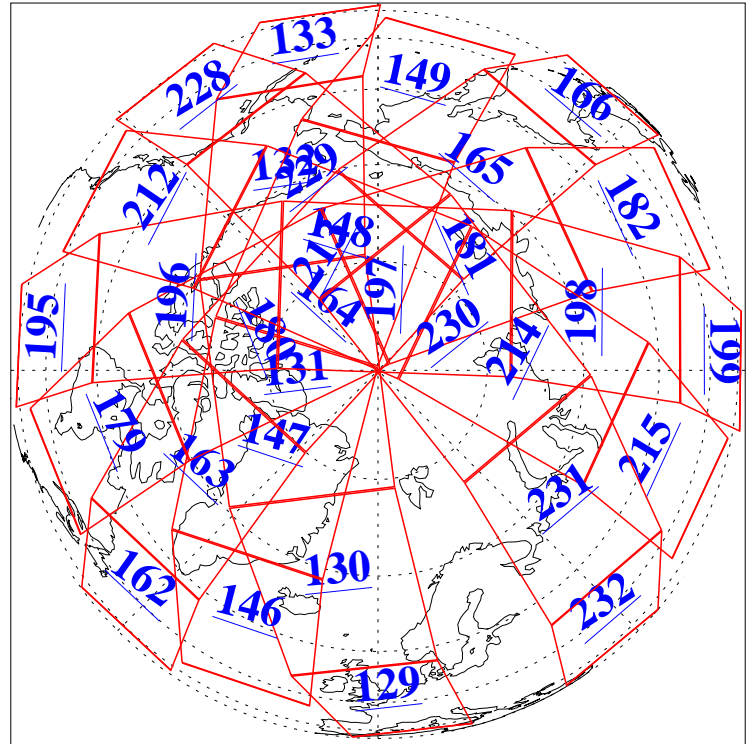

L1B Availability  
AMSU Granules: 240  
HSB Granules: 0  
AIRS Granules: 240

27 Mar 2010  
DoY 86  
Aqua Day 2884  
Granules: 1 to 120

Granules: 121 to 240

Legend: AMSU Available, HSB Available, AIRS Available

L1B Availability  
AMSU Granules: 240  
HSB Granules: 0  
AIRS Granules: 240

27 Mar 2010  
DoY 86  
Aqua Day 2884  
Ascending Granules

Descending Granules

Legend: AMSU Available, HSB Available, AIRS Available

L1B Availability  
 AMSU Granules: 240  
 HSB Granules: 0  
 AIRS Granules: 240

27 Mar 2010  
 DoY 86  
 Aqua Day 2884

Northern Hemisphere Granules

Southern Hemisphere Granules

Legend: AMSU Available, HSB Available, AIRS Available