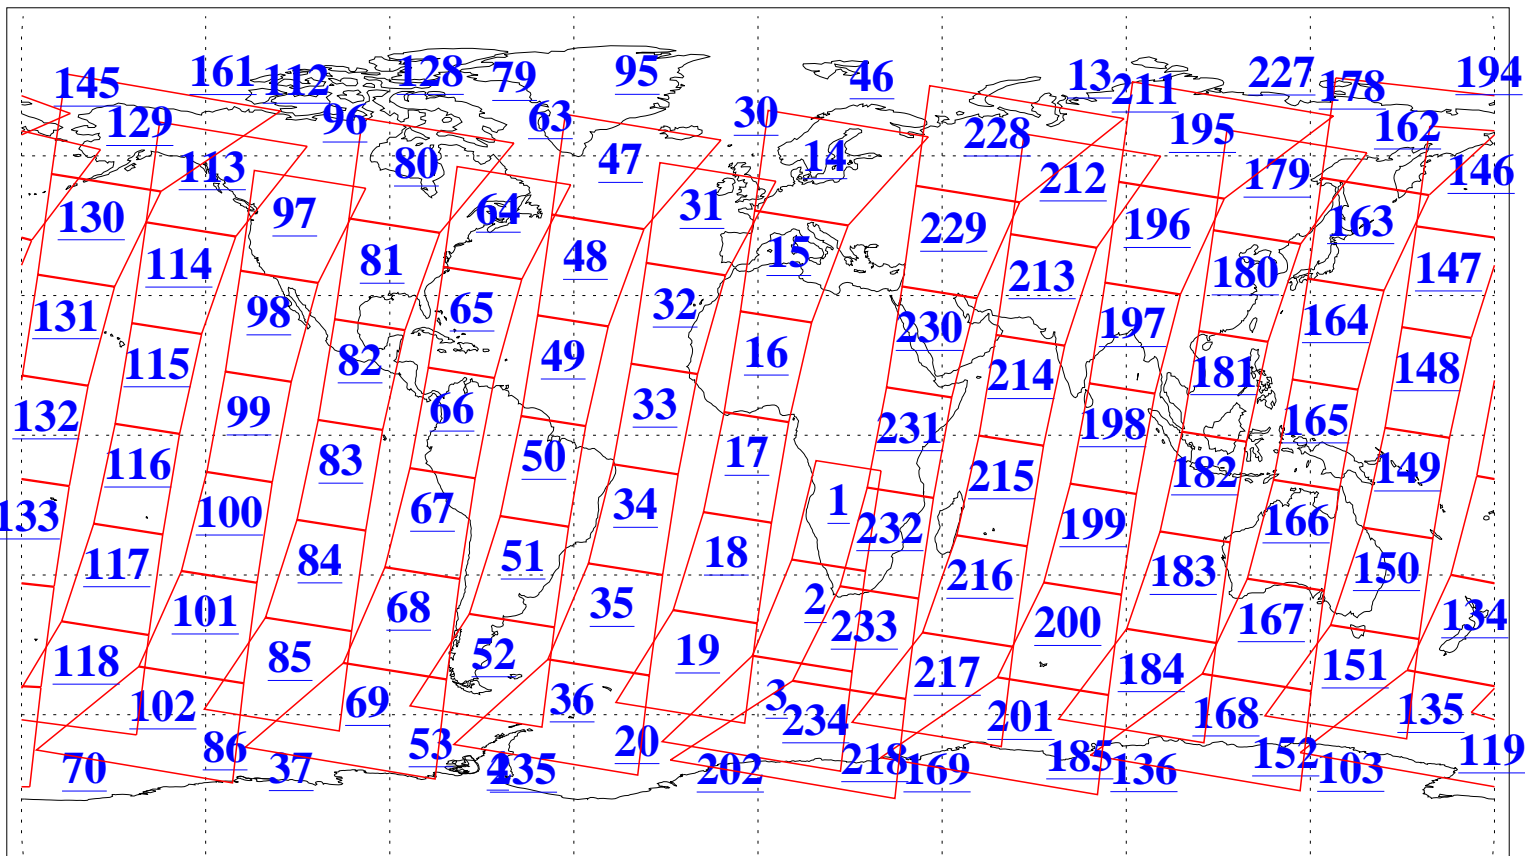

L1B Availability
AMSU Granules: 240
HSB Granules: 0
AIRS Granules: 240

22 Mar 2010
DoY 81
Aqua Day 2879
Granules: 1 to 120

Granules: 121 to 240

Legend: AMSU Available, HSB Available, AIRS Available

L1B Availability
AMSU Granules: 240
HSB Granules: 0
AIRS Granules: 240

22 Mar 2010
DoY 81
Aqua Day 2879
Ascending Granules

Descending Granules

Legend: AMSU Available, HSB Available, AIRS Available

L1B Availability
 AMSU Granules: 240
 HSB Granules: 0
 AIRS Granules: 240

22 Mar 2010
 DoY 81
 Aqua Day 2879

Northern Hemisphere Granules

Southern Hemisphere Granules

Legend: AMSU Available, HSB Available, AIRS Available