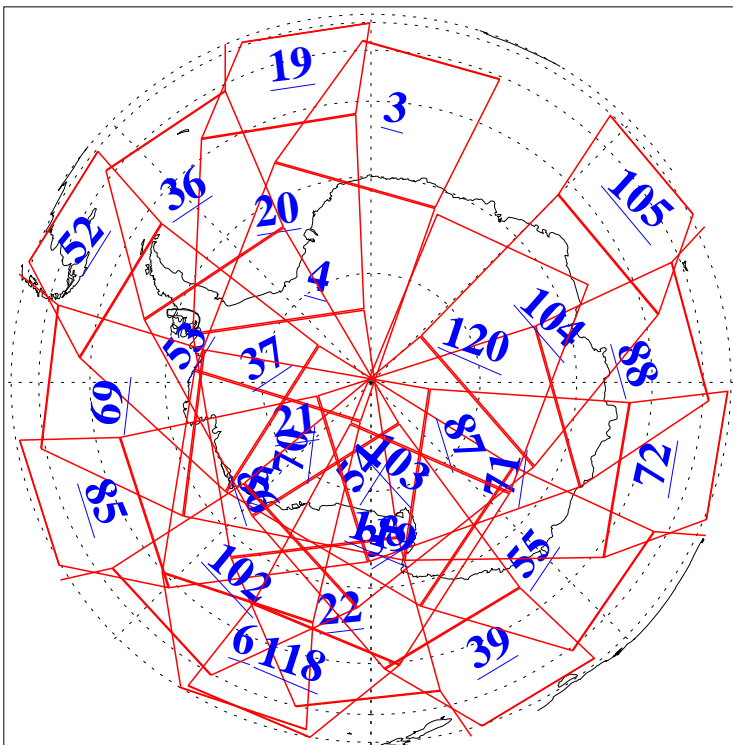

L1B Availability
AMSU Granules: 240
HSB Granules: 0
AIRS Granules: 240

22 Mar 2010
DoY 81
Aqua Day 2879
Granules: 1 to 120

Granules: 121 to 240

Legend: AMSU Available, HSB Available, AIRS Available

L1B Availability
AMSU Granules: 240
HSB Granules: 0
AIRS Granules: 240

22 Mar 2010
DoY 81
Aqua Day 2879
Ascending Granules

Descending Granules

Legend: AMSU Available, HSB Available, AIRS Available

L1B Availability
 AMSU Granules: 240
 HSB Granules: 0
 AIRS Granules: 240

22 Mar 2010
 DoY 81
 Aqua Day 2879

Northern Hemisphere Granules

Southern Hemisphere Granules

Legend: AMSU Available, HSB Available, AIRS Available