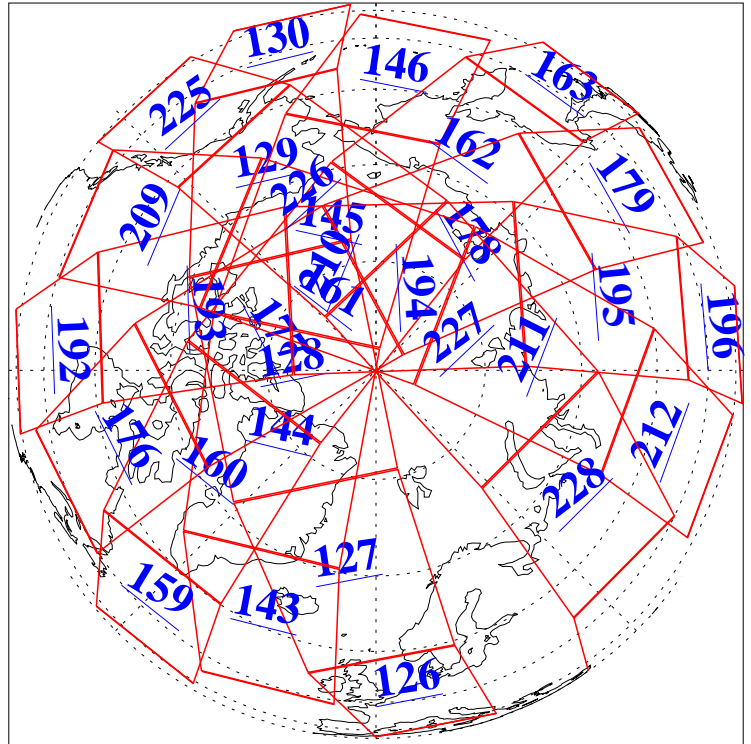

22 Mar 2010
DoY 81
Aqua Day 2879
Ascending Granules

Descending Granules

Legend: AMSU Available, HSB Available, AIRS Available

L1B Availability
 AMSU Granules: 240
 HSB Granules: 0
 AIRS Granules: 240

22 Mar 2010
 DoY 81
 Aqua Day 2879

Northern Hemisphere Granules

Southern Hemisphere Granules

Legend: AMSU Available, HSB Available, AIRS Available