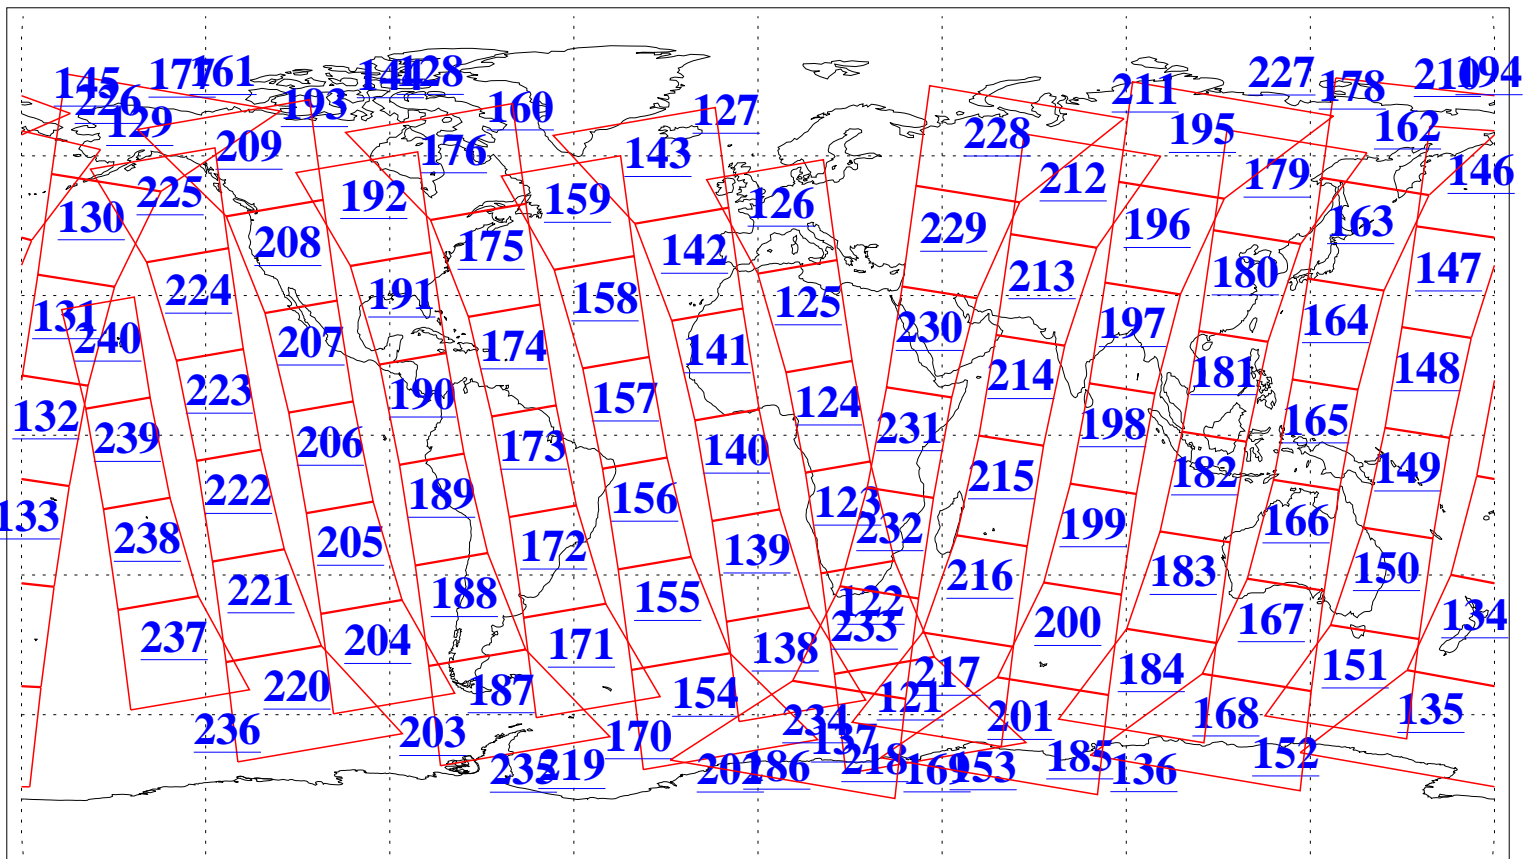

L1B Availability
AMSU Granules: 240
HSB Granules: 0
AIRS Granules: 240

22 Mar 2010
DoY 81
Aqua Day 2879
Granules: 1 to 120

Granules: 121 to 240

Legend: AMSU Available, HSB Available, AIRS Available

L1B Availability
AMSU Granules: 240
HSB Granules: 0
AIRS Granules: 240

22 Mar 2010
DoY 81
Aqua Day 2879
Ascending Granules

Descending Granules

Legend: AMSU Available, HSB Available, AIRS Available

L1B Availability
 AMSU Granules: 240
 HSB Granules: 0
 AIRS Granules: 240

22 Mar 2010
 DoY 81
 Aqua Day 2879

Northern Hemisphere Granules

Southern Hemisphere Granules

Legend: AMSU Available, HSB Available, AIRS Available