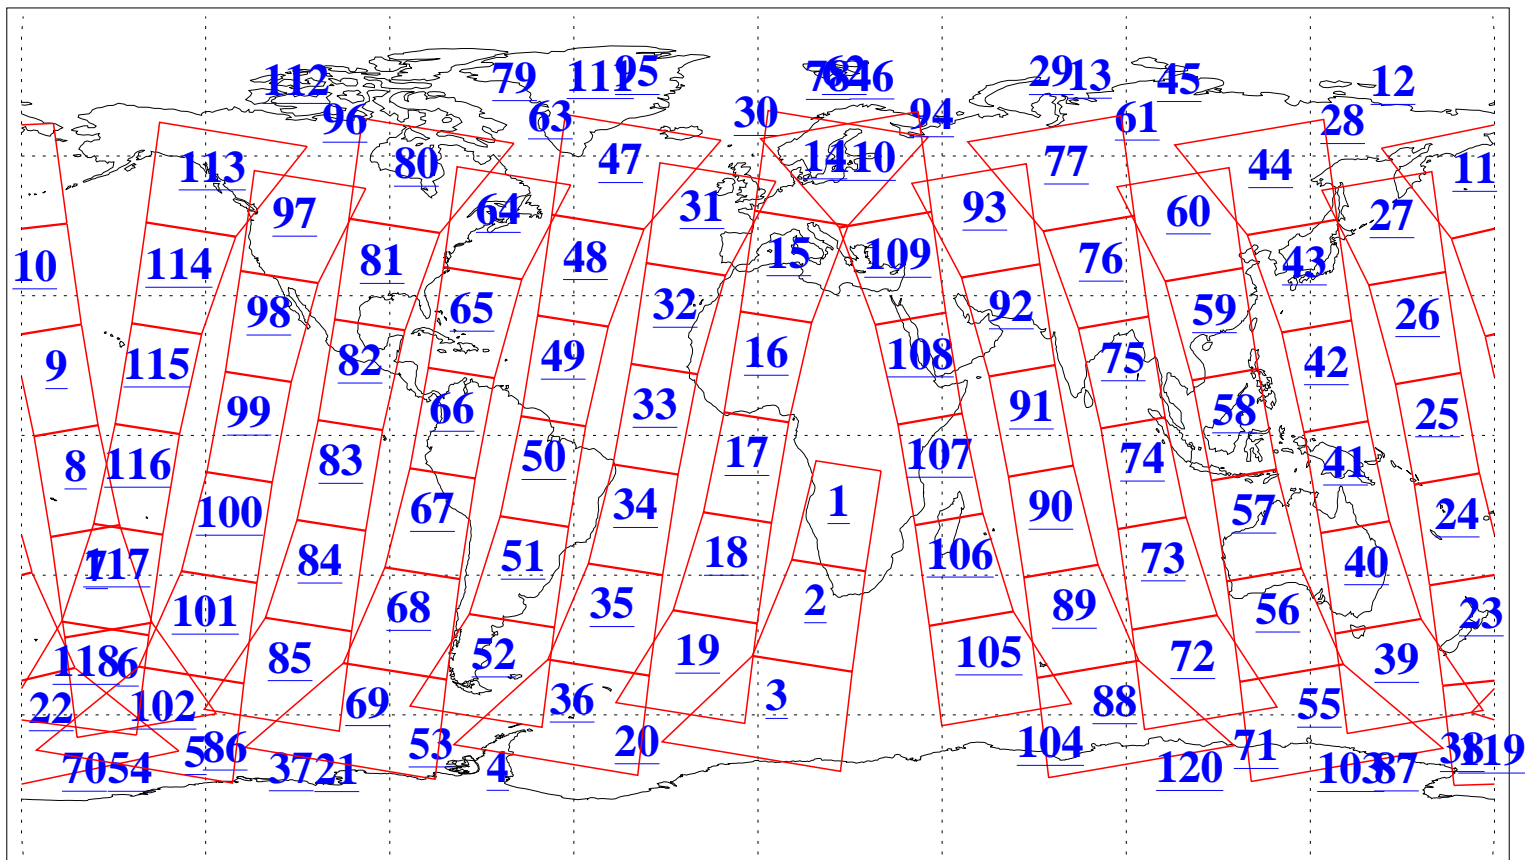

L1B Availability
AMSU Granules: 240
HSB Granules: 0
AIRS Granules: 240

22 Mar 2010
DoY 81
Aqua Day 2879
Granules: 1 to 120

Granules: 121 to 240

Legend: AMSU Available, HSB Available, AIRS Available

L1B Availability
AMSU Granules: 240
HSB Granules: 0
AIRS Granules: 240

22 Mar 2010
DoY 81
Aqua Day 2879
Ascending Granules

Descending Granules

Legend: AMSU Available, HSB Available, AIRS Available

L1B Availability
 AMSU Granules: 240
 HSB Granules: 0
 AIRS Granules: 240

22 Mar 2010
 DoY 81
 Aqua Day 2879

Northern Hemisphere Granules

Southern Hemisphere Granules

Legend: AMSU Available, HSB Available, AIRS Available