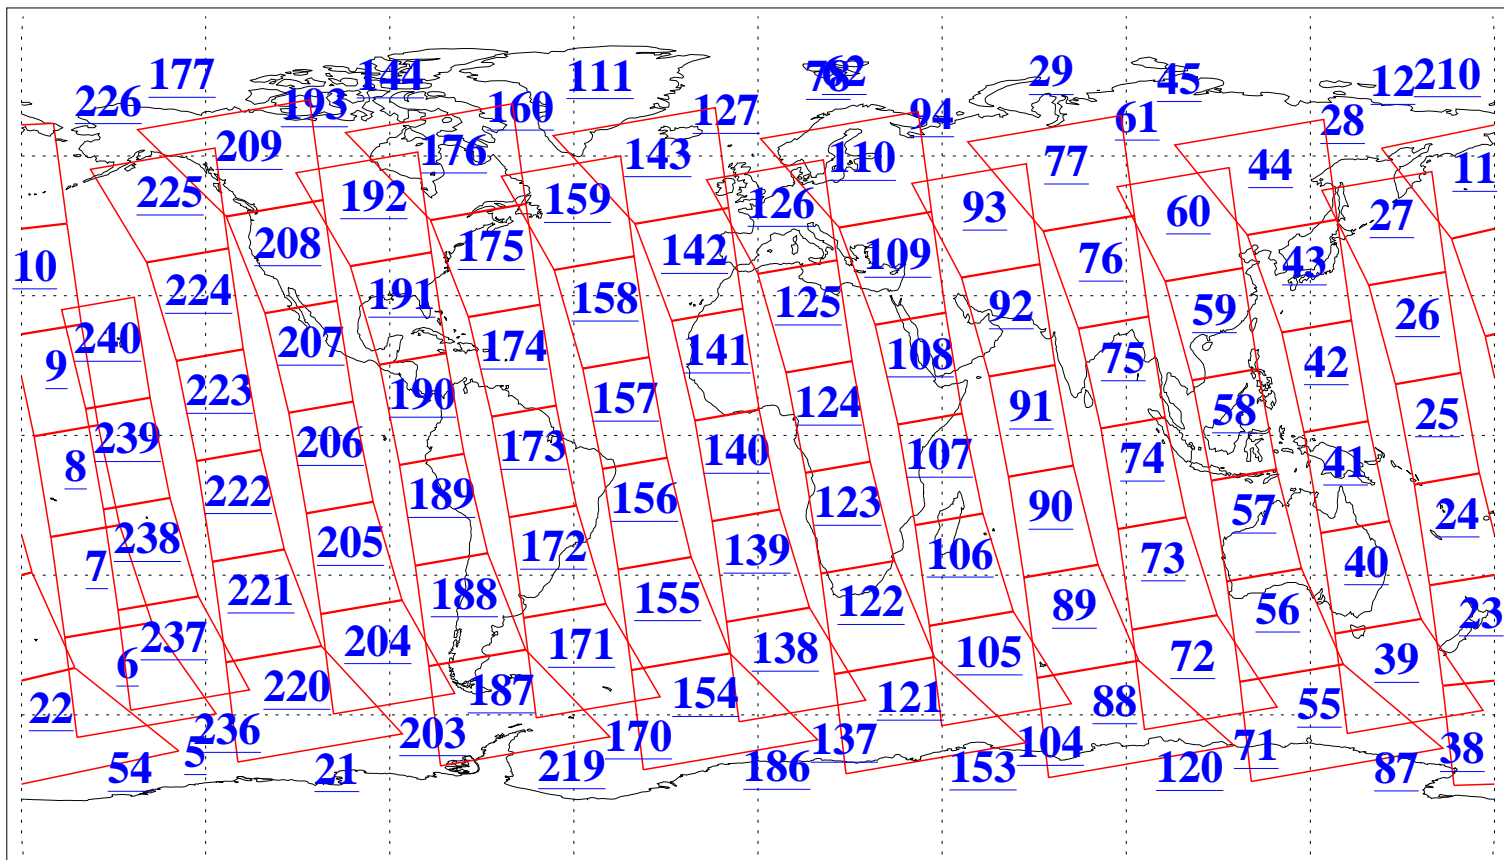

L1B Availability
AMSU Granules: 240
HSB Granules: 0
AIRS Granules: 240

22 Mar 2010
DoY 81
Aqua Day 2879
Granules: 1 to 120

Granules: 121 to 240

Legend: AMSU Available, HSB Available, AIRS Available

L1B Availability
AMSU Granules: 240
HSB Granules: 0
AIRS Granules: 240

22 Mar 2010
DoY 81
Aqua Day 2879
Ascending Granules

Descending Granules

Legend: AMSU Available, HSB Available, AIRS Available

L1B Availability
 AMSU Granules: 240
 HSB Granules: 0
 AIRS Granules: 240

22 Mar 2010
 DoY 81
 Aqua Day 2879

Northern Hemisphere Granules

Southern Hemisphere Granules

Legend: AMSU Available, HSB Available, AIRS Available