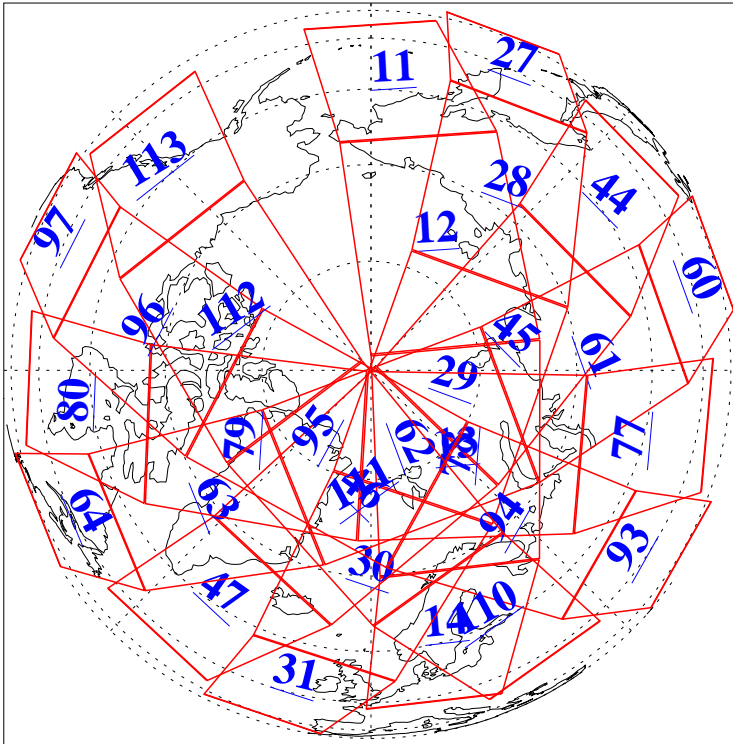

L1B Availability
AMSU Granules: 240
HSB Granules: 0
AIRS Granules: 240

22 Mar 2010
DoY 81
Aqua Day 2879
Granules: 1 to 120

Granules: 121 to 240

Legend: AMSU Available, HSB Available, AIRS Available

L1B Availability
AMSU Granules: 240
HSB Granules: 0
AIRS Granules: 240

22 Mar 2010
DoY 81
Aqua Day 2879
Ascending Granules

Descending Granules

Legend: AMSU Available, HSB Available, AIRS Available

L1B Availability
 AMSU Granules: 240
 HSB Granules: 0
 AIRS Granules: 240

22 Mar 2010
 DoY 81
 Aqua Day 2879

Northern Hemisphere Granules

Southern Hemisphere Granules

Legend: AMSU Available, HSB Available, AIRS Available