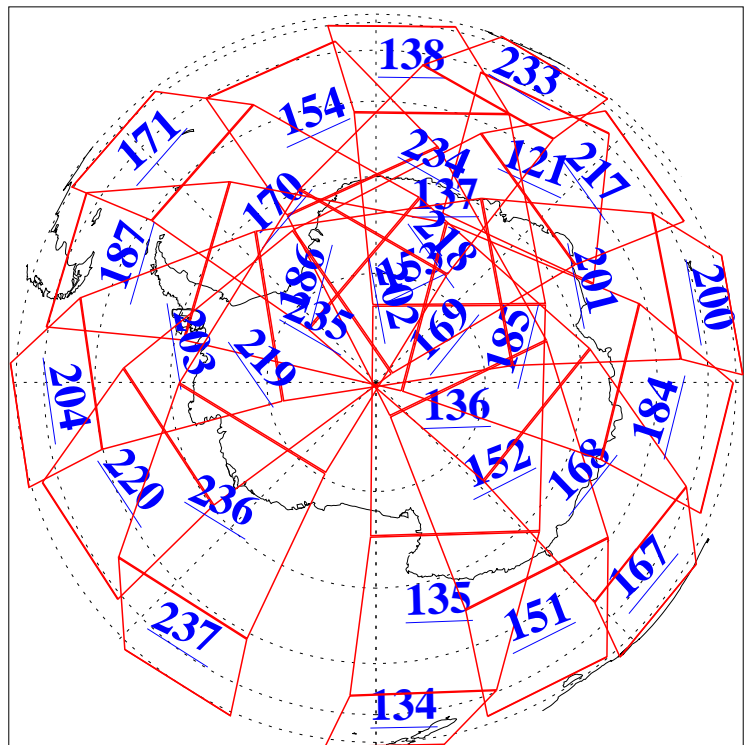

L1B Availability
AMSU Granules: 240
HSB Granules: 0
AIRS Granules: 240

22 Mar 2010
DoY 81
Aqua Day 2879
Granules: 1 to 120

Granules: 121 to 240

Legend: AMSU Available, HSB Available, AIRS Available

L1B Availability
AMSU Granules: 240
HSB Granules: 0
AIRS Granules: 240

22 Mar 2010
DoY 81
Aqua Day 2879
Ascending Granules

Descending Granules

Legend: AMSU Available, HSB Available, AIRS Available

L1B Availability
 AMSU Granules: 240
 HSB Granules: 0
 AIRS Granules: 240

22 Mar 2010
 DoY 81
 Aqua Day 2879

Northern Hemisphere Granules

Southern Hemisphere Granules

Legend: AMSU Available, HSB Available, AIRS Available