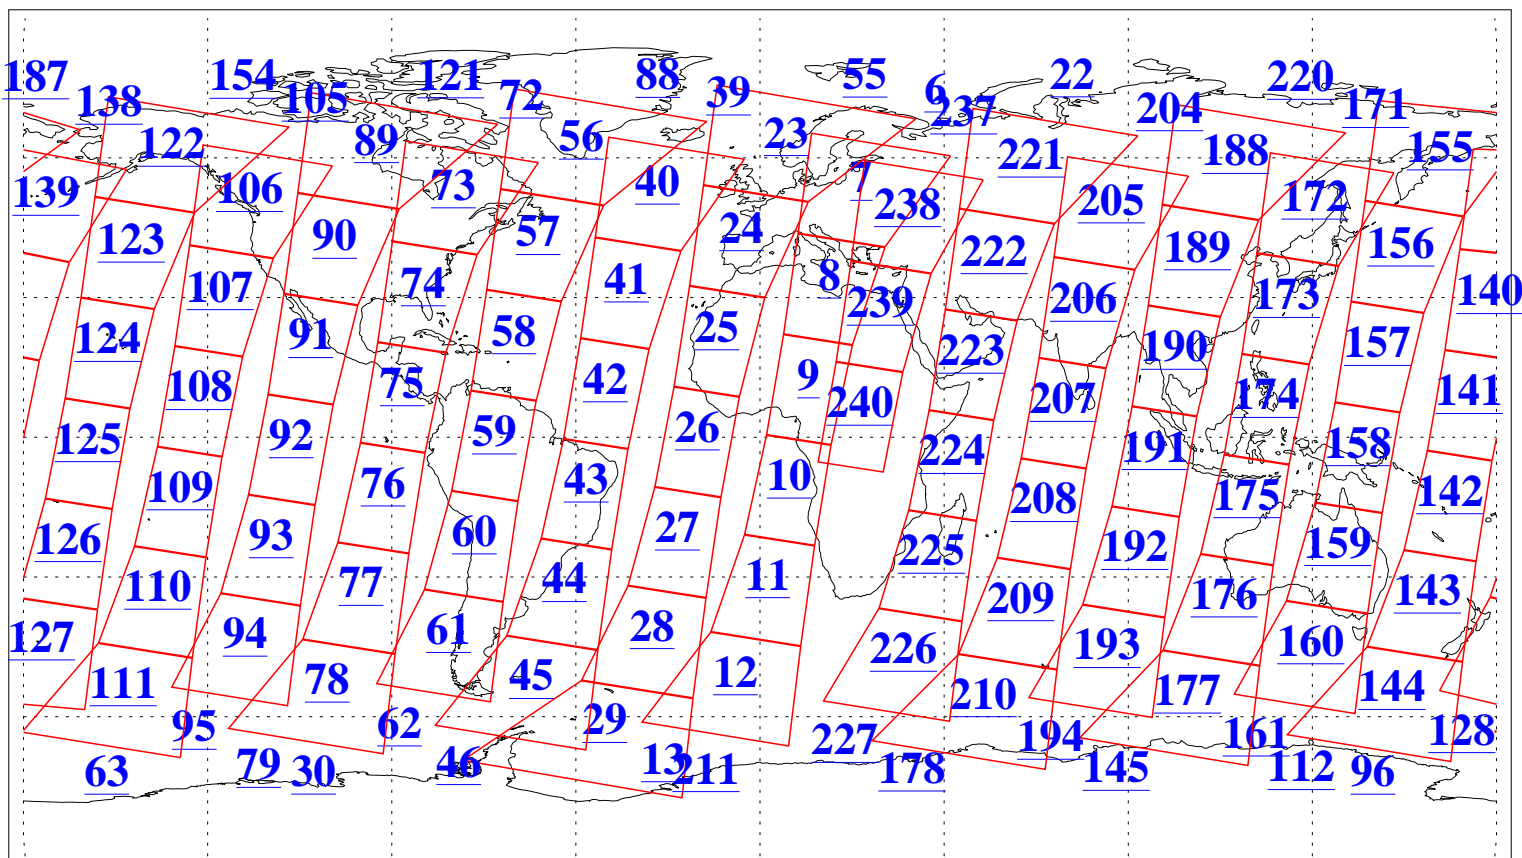

L1B Availability
AMSU Granules: 240
HSB Granules: 0
AIRS Granules: 240

21 Mar 2010
DoY 80
Aqua Day 2878
Granules: 1 to 120

Granules: 121 to 240

Legend: AMSU Available, HSB Available, AIRS Available

L1B Availability
AMSU Granules: 240
HSB Granules: 0
AIRS Granules: 240

21 Mar 2010
DoY 80
Aqua Day 2878

Ascending Granules

Descending Granules

Legend: AMSU Available, HSB Available, AIRS Available

L1B Availability
 AMSU Granules: 240
 HSB Granules: 0
 AIRS Granules: 240

21 Mar 2010
 DoY 80
 Aqua Day 2878

Northern Hemisphere Granules

Southern Hemisphere Granules

Legend: AMSU Available, HSB Available, AIRS Available