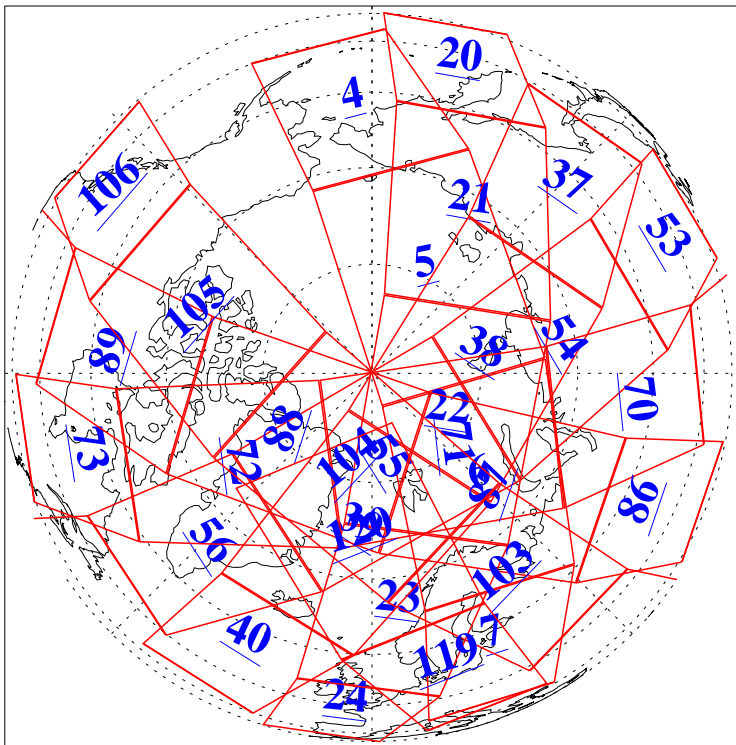

L1B Availability
AMSU Granules: 240
HSB Granules: 0
AIRS Granules: 240

21 Mar 2010
DoY 80
Aqua Day 2878
Granules: 1 to 120

Granules: 121 to 240

Legend: AMSU Available, HSB Available, AIRS Available

L1B Availability
AMSU Granules: 240
HSB Granules: 0
AIRS Granules: 240

21 Mar 2010
DoY 80
Aqua Day 2878

Ascending Granules

Descending Granules

Legend: AMSU Available, HSB Available, AIRS Available

L1B Availability
 AMSU Granules: 240
 HSB Granules: 0
 AIRS Granules: 240

21 Mar 2010
 DoY 80
 Aqua Day 2878

Northern Hemisphere Granules

Southern Hemisphere Granules

Legend: AMSU Available, HSB Available, AIRS Available