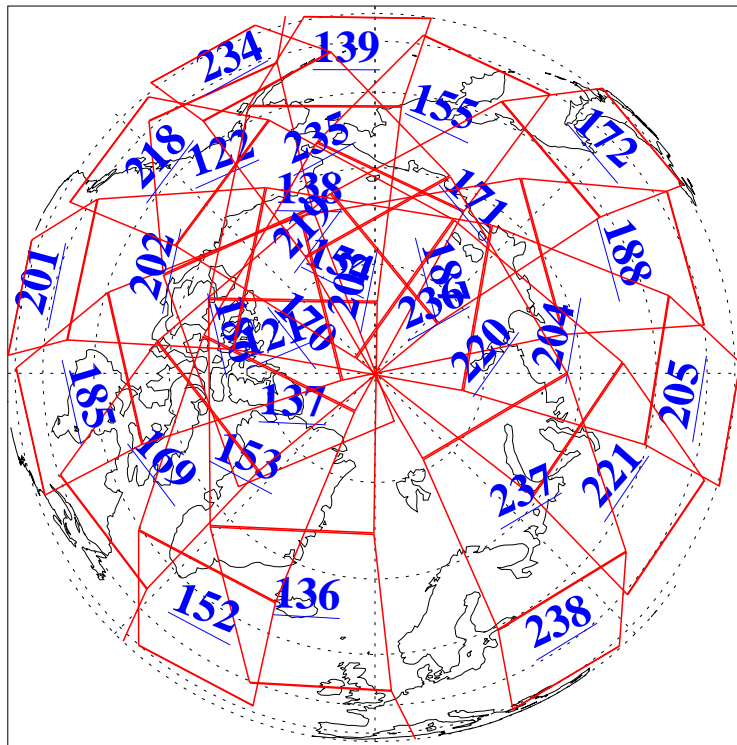

L1B Availability
AMSU Granules: 240
HSB Granules: 0
AIRS Granules: 240

21 Mar 2010
DoY 80
Aqua Day 2878
Granules: 1 to 120

Granules: 121 to 240

Legend: AMSU Available, HSB Available, AIRS Available

L1B Availability
AMSU Granules: 240
HSB Granules: 0
AIRS Granules: 240

21 Mar 2010
DoY 80
Aqua Day 2878

Ascending Granules

Descending Granules

Legend: AMSU Available, HSB Available, AIRS Available

L1B Availability
 AMSU Granules: 240
 HSB Granules: 0
 AIRS Granules: 240

21 Mar 2010
 DoY 80
 Aqua Day 2878

Northern Hemisphere Granules

Southern Hemisphere Granules

Legend: AMSU Available, HSB Available, AIRS Available