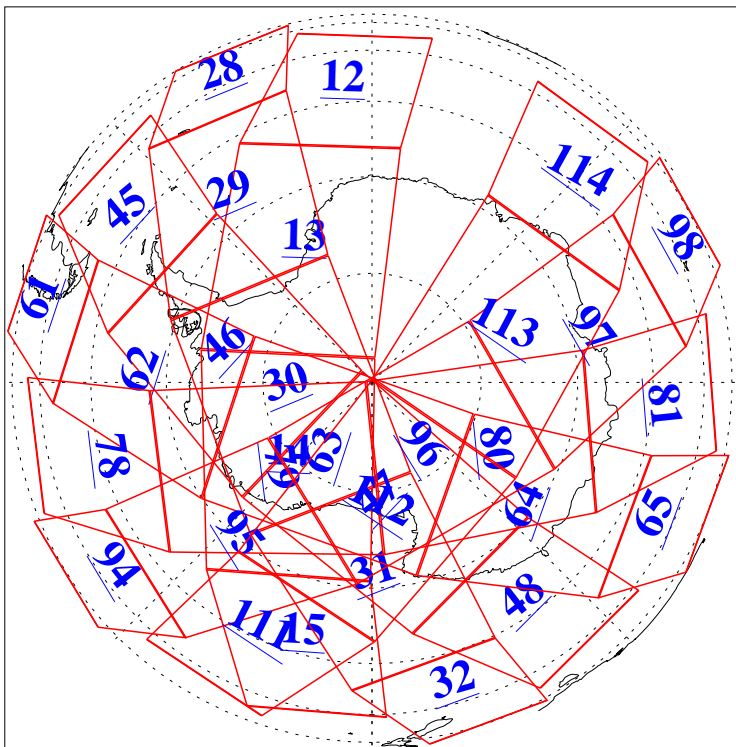

L1B Availability
AMSU Granules: 240
HSB Granules: 0
AIRS Granules: 240

21 Mar 2010
DoY 80
Aqua Day 2878
Granules: 1 to 120

Granules: 121 to 240

Legend: AMSU Available, HSB Available, AIRS Available

L1B Availability
AMSU Granules: 240
HSB Granules: 0
AIRS Granules: 240

21 Mar 2010
DoY 80
Aqua Day 2878

Ascending Granules

Descending Granules

Legend: AMSU Available, HSB Available, AIRS Available

L1B Availability
 AMSU Granules: 240
 HSB Granules: 0
 AIRS Granules: 240

21 Mar 2010
 DoY 80
 Aqua Day 2878

Northern Hemisphere Granules

Southern Hemisphere Granules

Legend: AMSU Available, HSB Available, AIRS Available