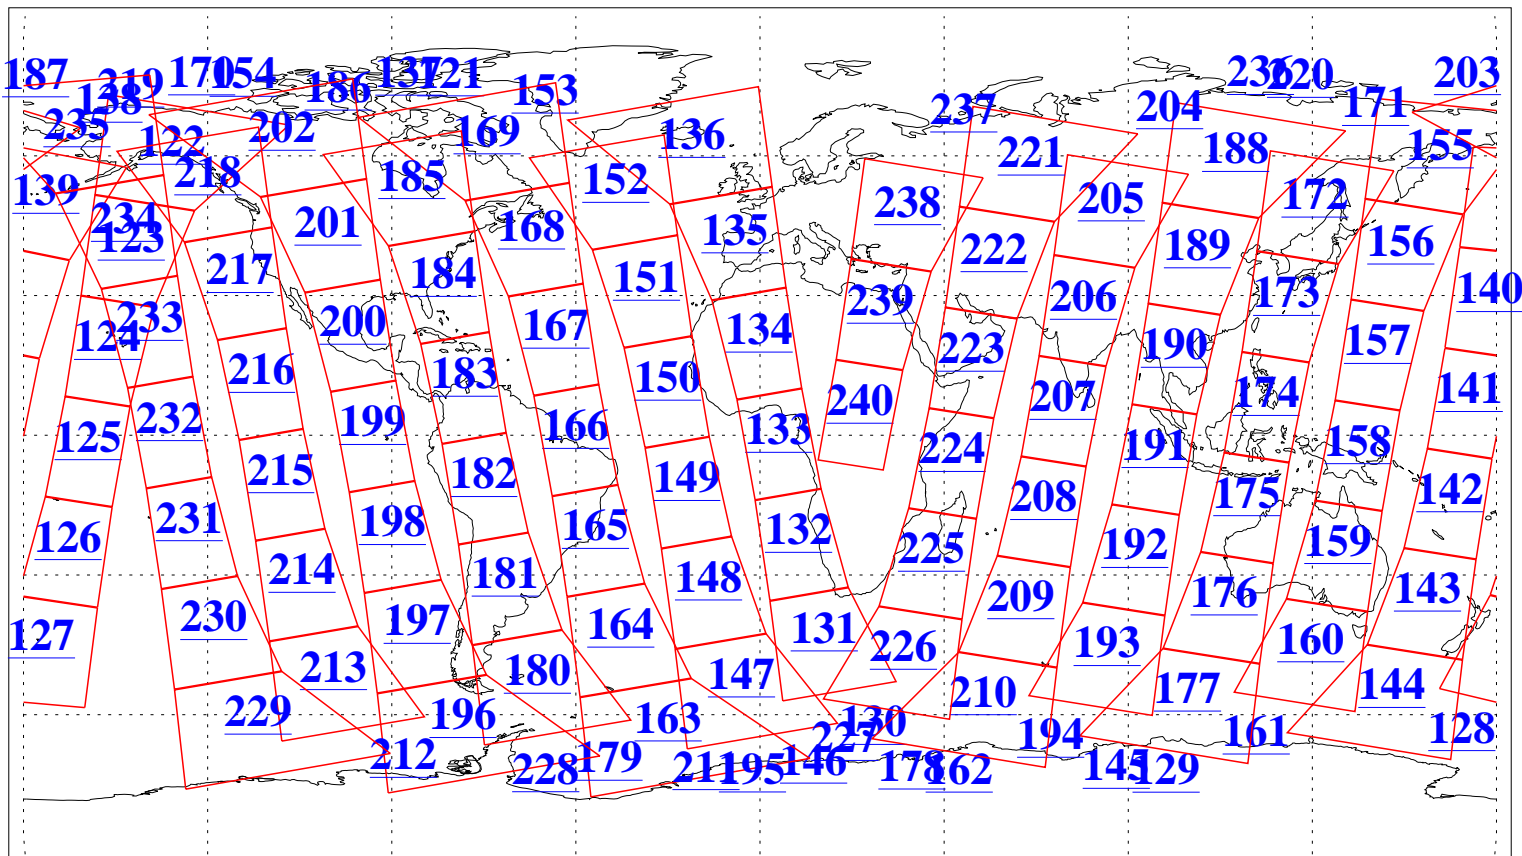

L1B Availability
AMSU Granules: 240
HSB Granules: 0
AIRS Granules: 240

21 Mar 2010
DoY 80
Aqua Day 2878
Granules: 1 to 120

Granules: 121 to 240

Legend: AMSU Available, HSB Available, AIRS Available

L1B Availability
AMSU Granules: 240
HSB Granules: 0
AIRS Granules: 240

21 Mar 2010
DoY 80
Aqua Day 2878

Ascending Granules

Descending Granules

Legend: AMSU Available, HSB Available, AIRS Available

L1B Availability
 AMSU Granules: 240
 HSB Granules: 0
 AIRS Granules: 240

21 Mar 2010
 DoY 80
 Aqua Day 2878

Northern Hemisphere Granules

Southern Hemisphere Granules

Legend: AMSU Available, HSB Available, AIRS Available