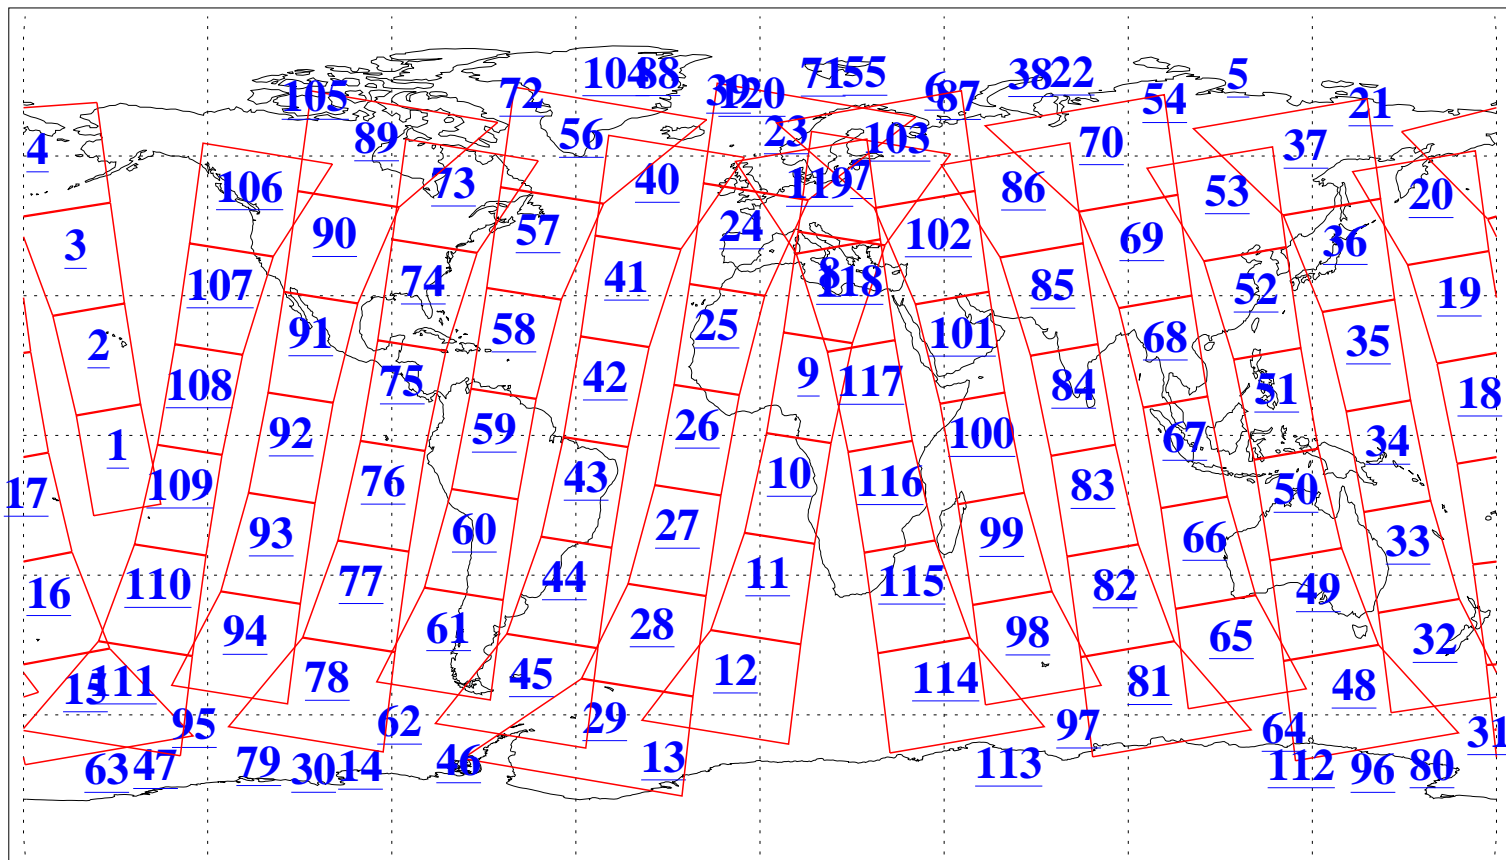

L1B Availability
AMSU Granules: 240
HSB Granules: 0
AIRS Granules: 240

21 Mar 2010
DoY 80
Aqua Day 2878
Granules: 1 to 120

Granules: 121 to 240

Legend: AMSU Available, HSB Available, AIRS Available

L1B Availability
AMSU Granules: 240
HSB Granules: 0
AIRS Granules: 240

21 Mar 2010
DoY 80
Aqua Day 2878

Ascending Granules

Descending Granules

Legend: AMSU Available, HSB Available, AIRS Available

L1B Availability
 AMSU Granules: 240
 HSB Granules: 0
 AIRS Granules: 240

21 Mar 2010
 DoY 80
 Aqua Day 2878

Northern Hemisphere Granules

Southern Hemisphere Granules

Legend: AMSU Available, HSB Available, AIRS Available