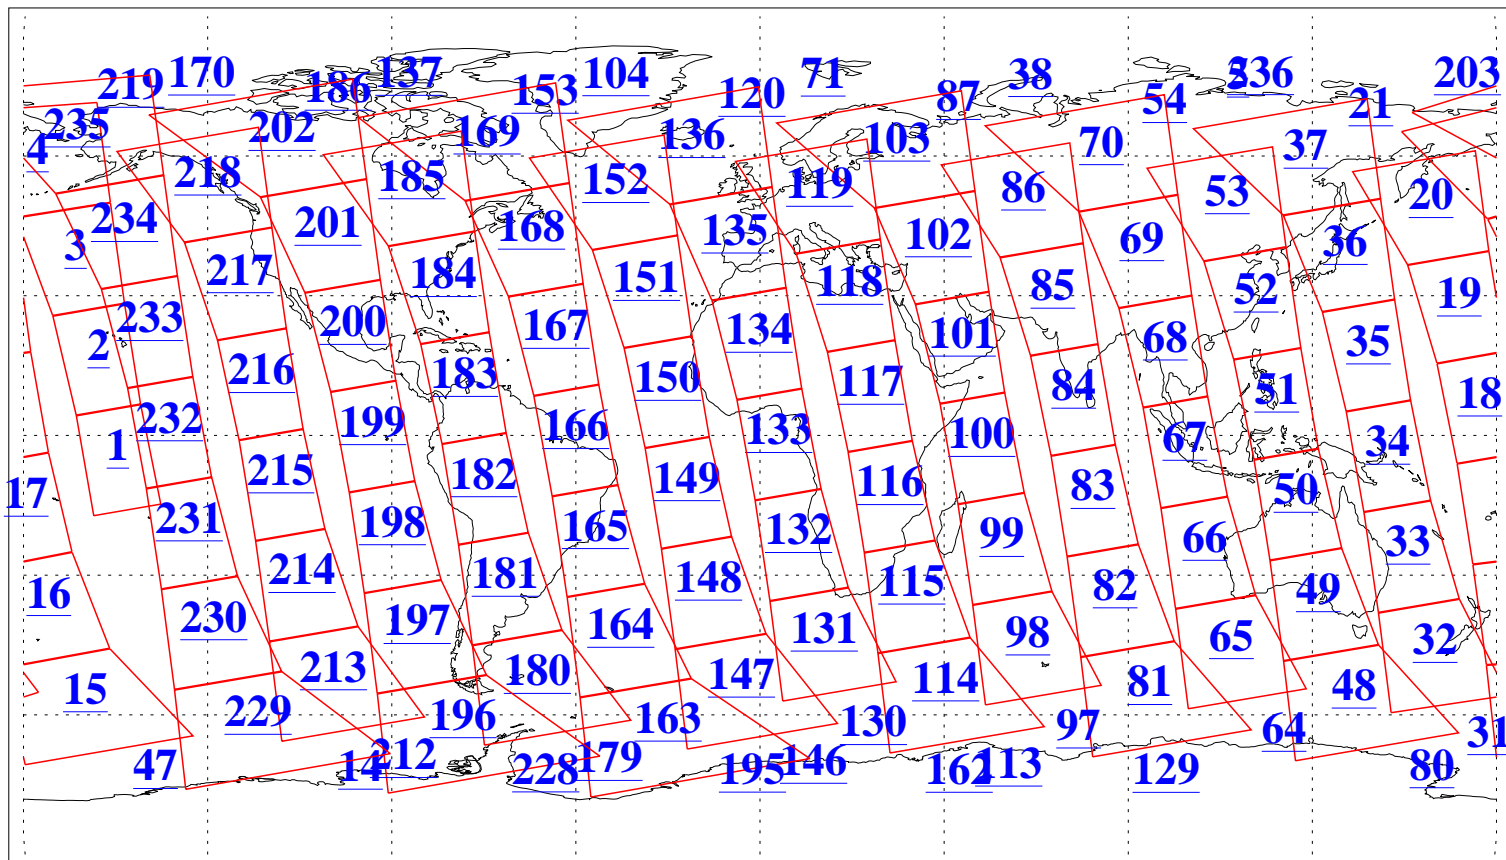

L1B Availability
AMSU Granules: 240
HSB Granules: 0
AIRS Granules: 240

21 Mar 2010
DoY 80
Aqua Day 2878
Granules: 1 to 120

Granules: 121 to 240

Legend: AMSU Available, HSB Available, AIRS Available

L1B Availability
AMSU Granules: 240
HSB Granules: 0
AIRS Granules: 240

21 Mar 2010
DoY 80
Aqua Day 2878

Ascending Granules

Descending Granules

Legend: AMSU Available, HSB Available, AIRS Available

L1B Availability
 AMSU Granules: 240
 HSB Granules: 0
 AIRS Granules: 240

21 Mar 2010
 DoY 80
 Aqua Day 2878

Northern Hemisphere Granules

Southern Hemisphere Granules

Legend: AMSU Available, HSB Available, AIRS Available