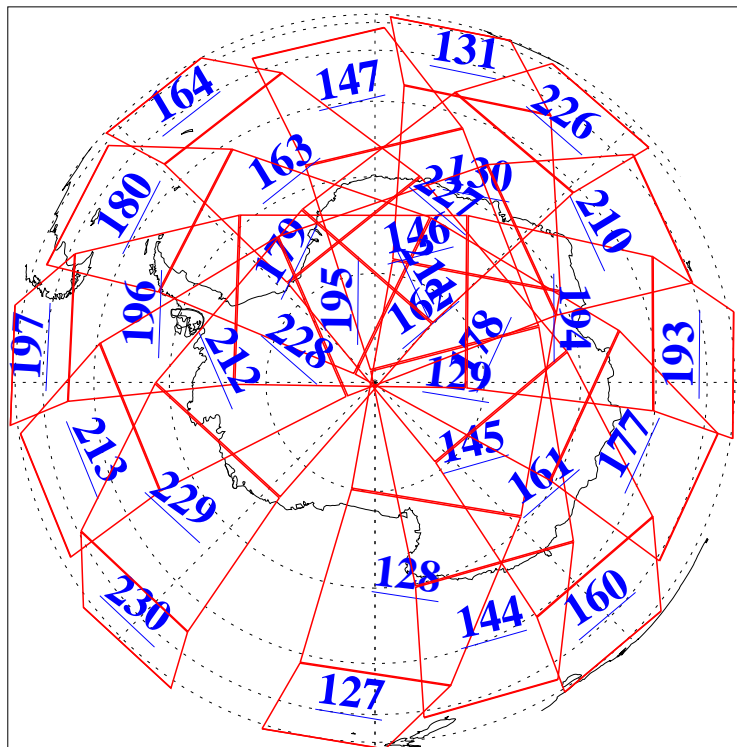

L1B Availability
AMSU Granules: 240
HSB Granules: 0
AIRS Granules: 240

21 Mar 2010
DoY 80
Aqua Day 2878
Granules: 1 to 120

Granules: 121 to 240

Legend: AMSU Available, HSB Available, AIRS Available

L1B Availability
AMSU Granules: 240
HSB Granules: 0
AIRS Granules: 240

21 Mar 2010
DoY 80
Aqua Day 2878

Ascending Granules

Descending Granules

Legend: AMSU Available, HSB Available, AIRS Available

L1B Availability
 AMSU Granules: 240
 HSB Granules: 0
 AIRS Granules: 240

21 Mar 2010
 DoY 80
 Aqua Day 2878

Northern Hemisphere Granules

Southern Hemisphere Granules

Legend: AMSU Available, HSB Available, AIRS Available