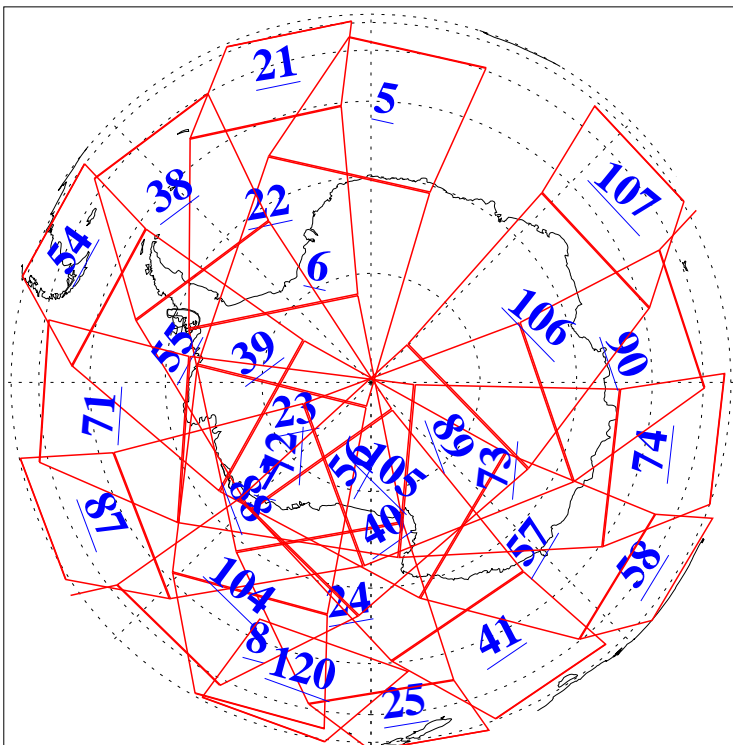

L1B Availability
AMSU Granules: 240
HSB Granules: 0
AIRS Granules: 240

20 Mar 2010
DoY 79
Aqua Day 2877
Granules: 1 to 120

Granules: 121 to 240

Legend: AMSU Available, HSB Available, AIRS Available

L1B Availability
AMSU Granules: 240
HSB Granules: 0
AIRS Granules: 240

20 Mar 2010
DoY 79
Aqua Day 2877
Ascending Granules

Descending Granules

Legend: AMSU Available, HSB Available, AIRS Available

L1B Availability
 AMSU Granules: 240
 HSB Granules: 0
 AIRS Granules: 240

20 Mar 2010
 DoY 79
 Aqua Day 2877

Northern Hemisphere Granules

Southern Hemisphere Granules

Legend: AMSU Available, HSB Available, AIRS Available