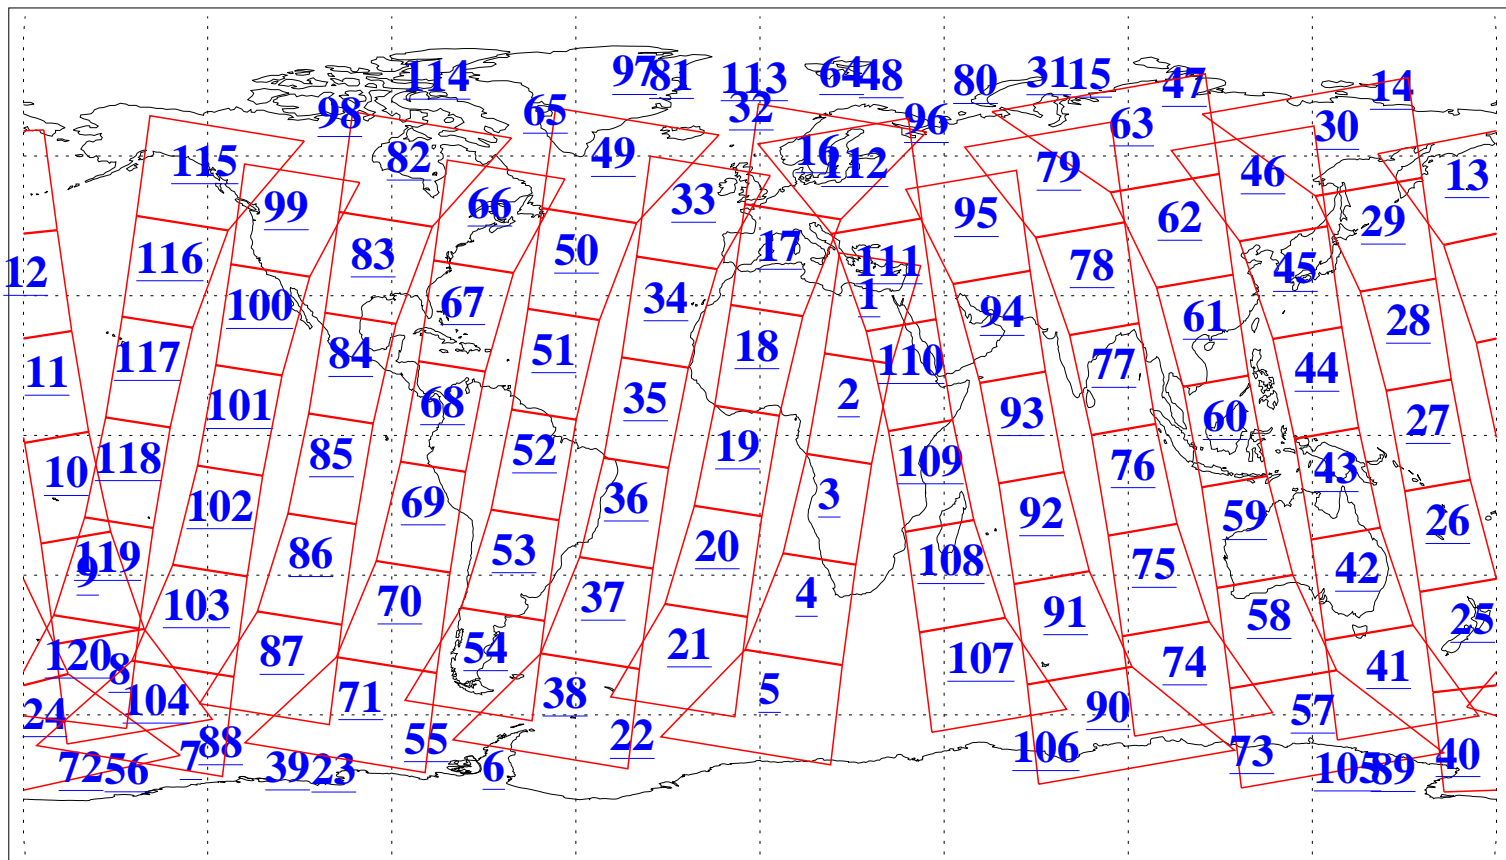

L1B Availability
AMSU Granules: 240
HSB Granules: 0
AIRS Granules: 240

20 Mar 2010
DoY 79
Aqua Day 2877
Granules: 1 to 120

Granules: 121 to 240

Legend: AMSU Available, HSB Available, AIRS Available

L1B Availability
AMSU Granules: 240
HSB Granules: 0
AIRS Granules: 240

20 Mar 2010
DoY 79
Aqua Day 2877
Ascending Granules

Descending Granules

Legend: AMSU Available, HSB Available, AIRS Available

L1B Availability
 AMSU Granules: 240
 HSB Granules: 0
 AIRS Granules: 240

20 Mar 2010
 DoY 79
 Aqua Day 2877

Northern Hemisphere Granules

Southern Hemisphere Granules

Legend: AMSU Available, HSB Available, AIRS Available