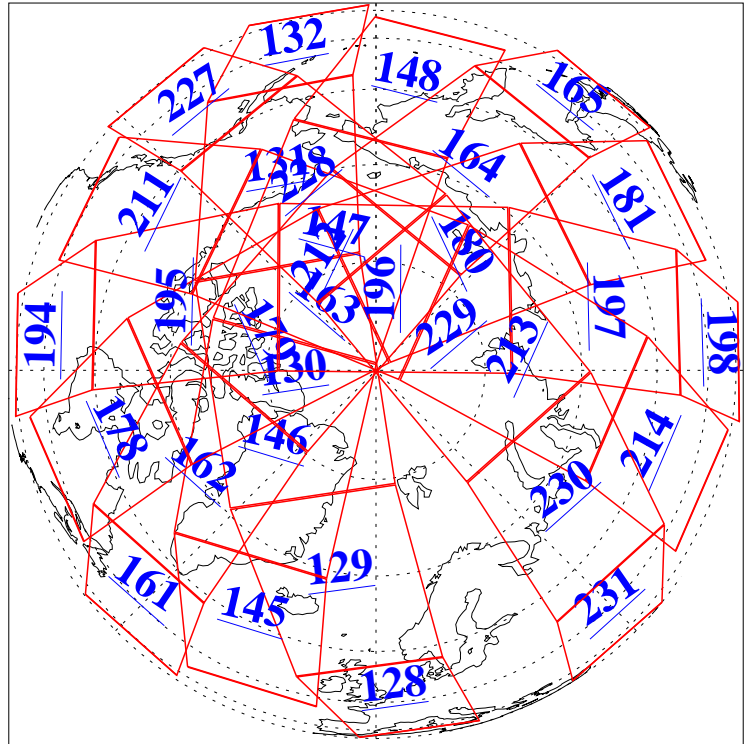

20 Mar 2010
DoY 79
Aqua Day 2877
Ascending Granules

Descending Granules

Legend: AMSU Available, HSB Available, AIRS Available

L1B Availability
 AMSU Granules: 240
 HSB Granules: 0
 AIRS Granules: 240

20 Mar 2010
 DoY 79
 Aqua Day 2877

Northern Hemisphere Granules

Southern Hemisphere Granules

Legend: AMSU Available, HSB Available, AIRS Available