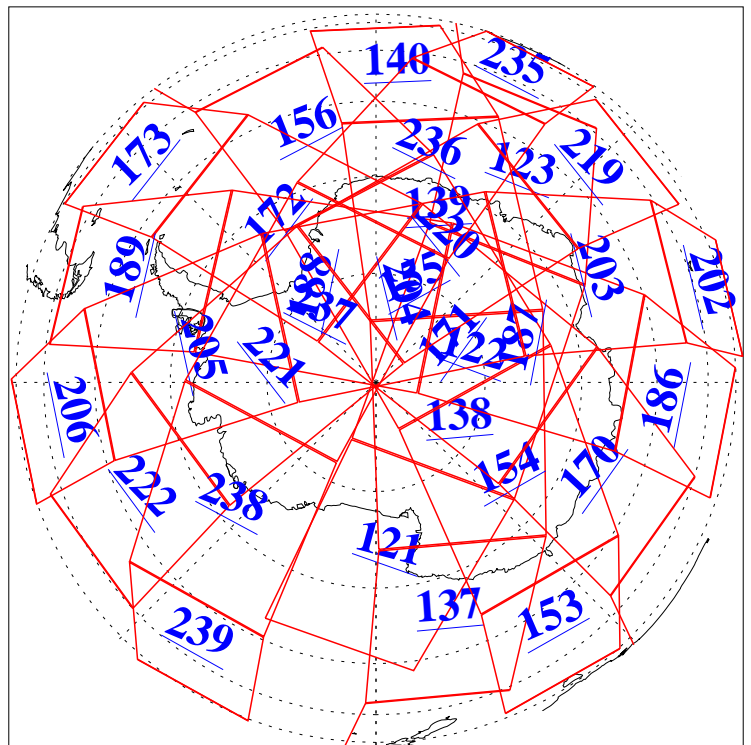

20 Mar 2010
DoY 79
Aqua Day 2877
Ascending Granules

Descending Granules

Legend: AMSU Available, HSB Available, AIRS Available

L1B Availability
 AMSU Granules: 240
 HSB Granules: 0
 AIRS Granules: 240

20 Mar 2010
 DoY 79
 Aqua Day 2877

Northern Hemisphere Granules

Southern Hemisphere Granules

Legend: AMSU Available, HSB Available, AIRS Available