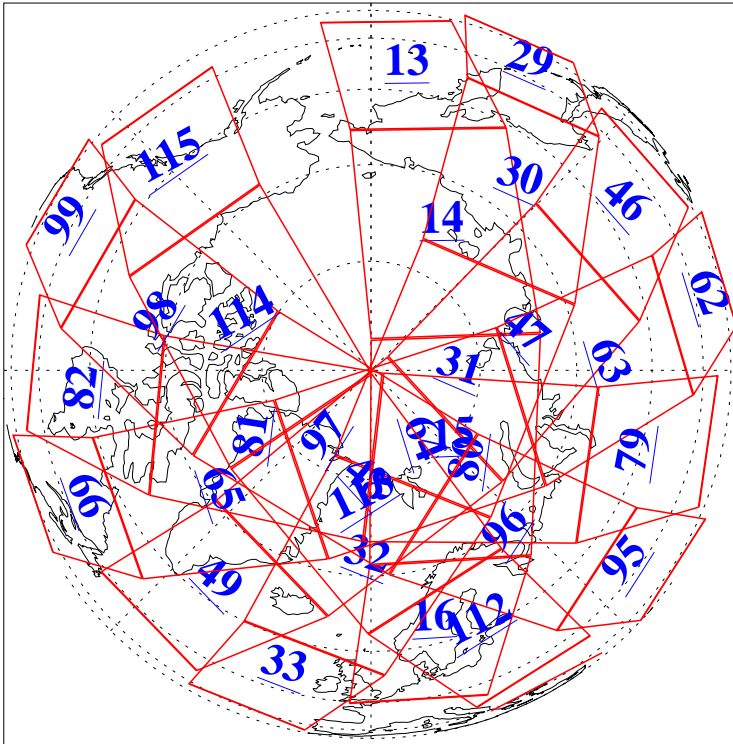

L1B Availability
AMSU Granules: 240
HSB Granules: 0
AIRS Granules: 240

20 Mar 2010
DoY 79
Aqua Day 2877
Granules: 1 to 120

Granules: 121 to 240

Legend: AMSU Available, HSB Available, AIRS Available

L1B Availability
AMSU Granules: 240
HSB Granules: 0
AIRS Granules: 240

20 Mar 2010
DoY 79
Aqua Day 2877
Ascending Granules

Descending Granules

Legend: AMSU Available, HSB Available, AIRS Available

L1B Availability
 AMSU Granules: 240
 HSB Granules: 0
 AIRS Granules: 240

20 Mar 2010
 DoY 79
 Aqua Day 2877

Northern Hemisphere Granules

Southern Hemisphere Granules

Legend: AMSU Available, HSB Available, AIRS Available