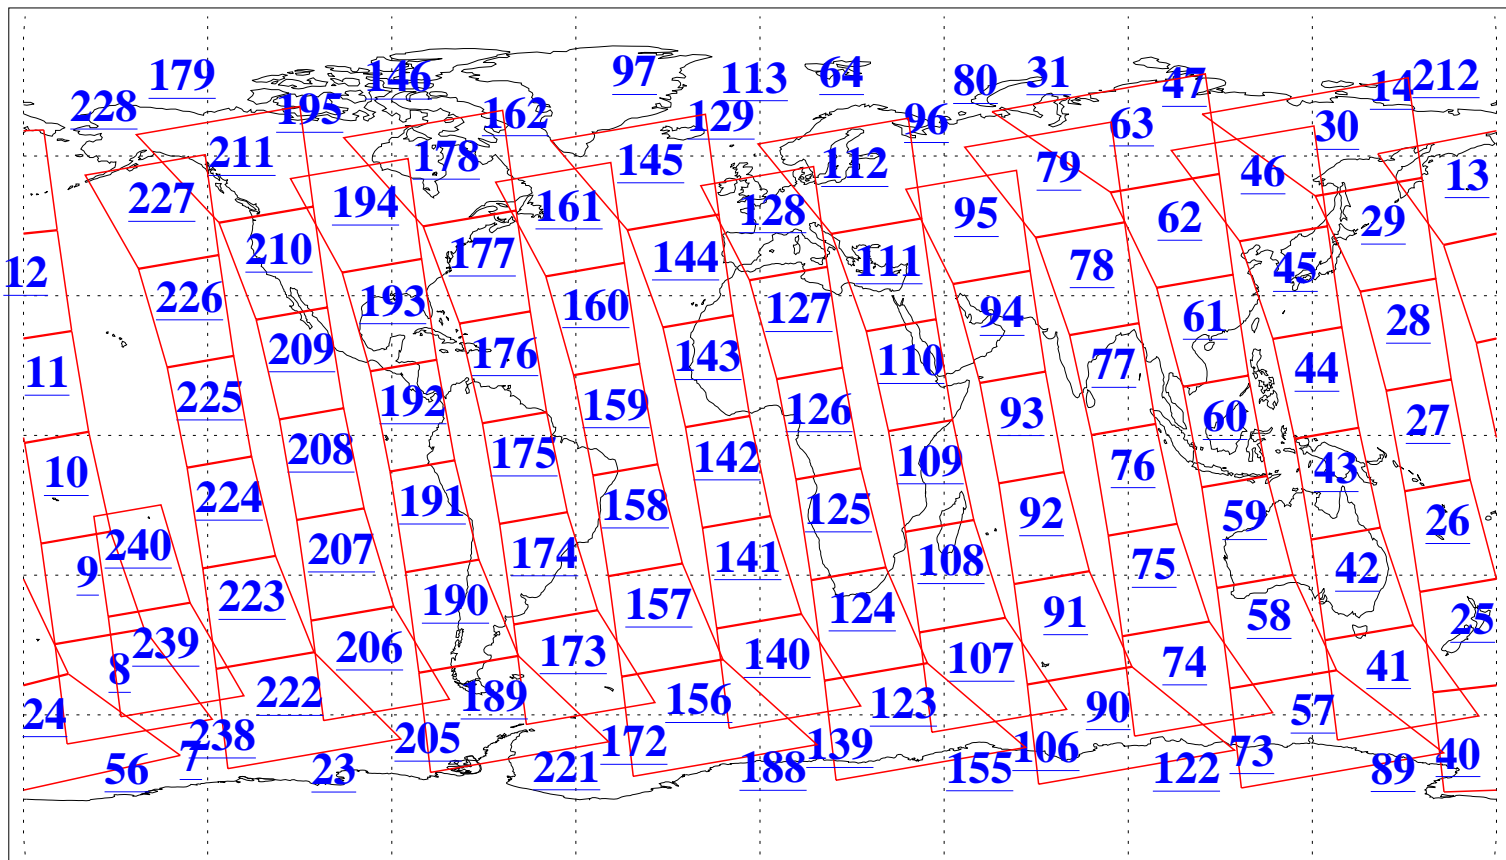

L1B Availability
AMSU Granules: 240
HSB Granules: 0
AIRS Granules: 240

20 Mar 2010
DoY 79
Aqua Day 2877
Granules: 1 to 120

Granules: 121 to 240

Legend: AMSU Available, HSB Available, AIRS Available

L1B Availability
AMSU Granules: 240
HSB Granules: 0
AIRS Granules: 240

20 Mar 2010
DoY 79
Aqua Day 2877
Ascending Granules

Descending Granules

Legend: AMSU Available, HSB Available, AIRS Available

L1B Availability
 AMSU Granules: 240
 HSB Granules: 0
 AIRS Granules: 240

20 Mar 2010
 DoY 79
 Aqua Day 2877

Northern Hemisphere Granules

Southern Hemisphere Granules

Legend: AMSU Available, HSB Available, AIRS Available