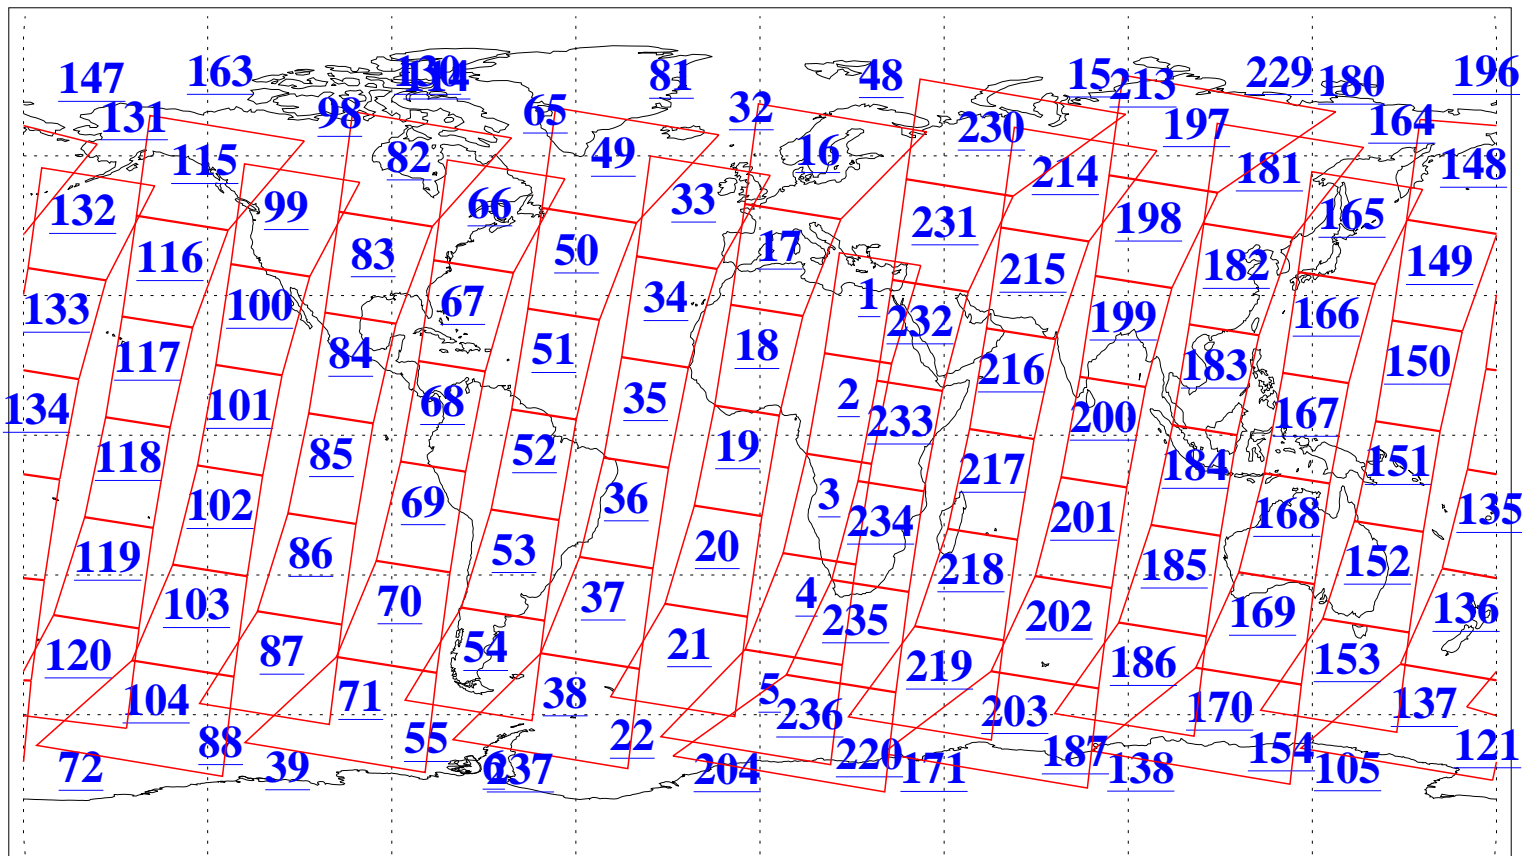

L1B Availability
AMSU Granules: 240
HSB Granules: 0
AIRS Granules: 240

20 Mar 2010
DoY 79
Aqua Day 2877
Granules: 1 to 120

Granules: 121 to 240

Legend: AMSU Available, HSB Available, AIRS Available

L1B Availability
AMSU Granules: 240
HSB Granules: 0
AIRS Granules: 240

20 Mar 2010
DoY 79
Aqua Day 2877
Ascending Granules

Descending Granules

Legend: AMSU Available, HSB Available, AIRS Available

L1B Availability
 AMSU Granules: 240
 HSB Granules: 0
 AIRS Granules: 240

20 Mar 2010
 DoY 79
 Aqua Day 2877

Northern Hemisphere Granules

Southern Hemisphere Granules

Legend: AMSU Available, HSB Available, AIRS Available