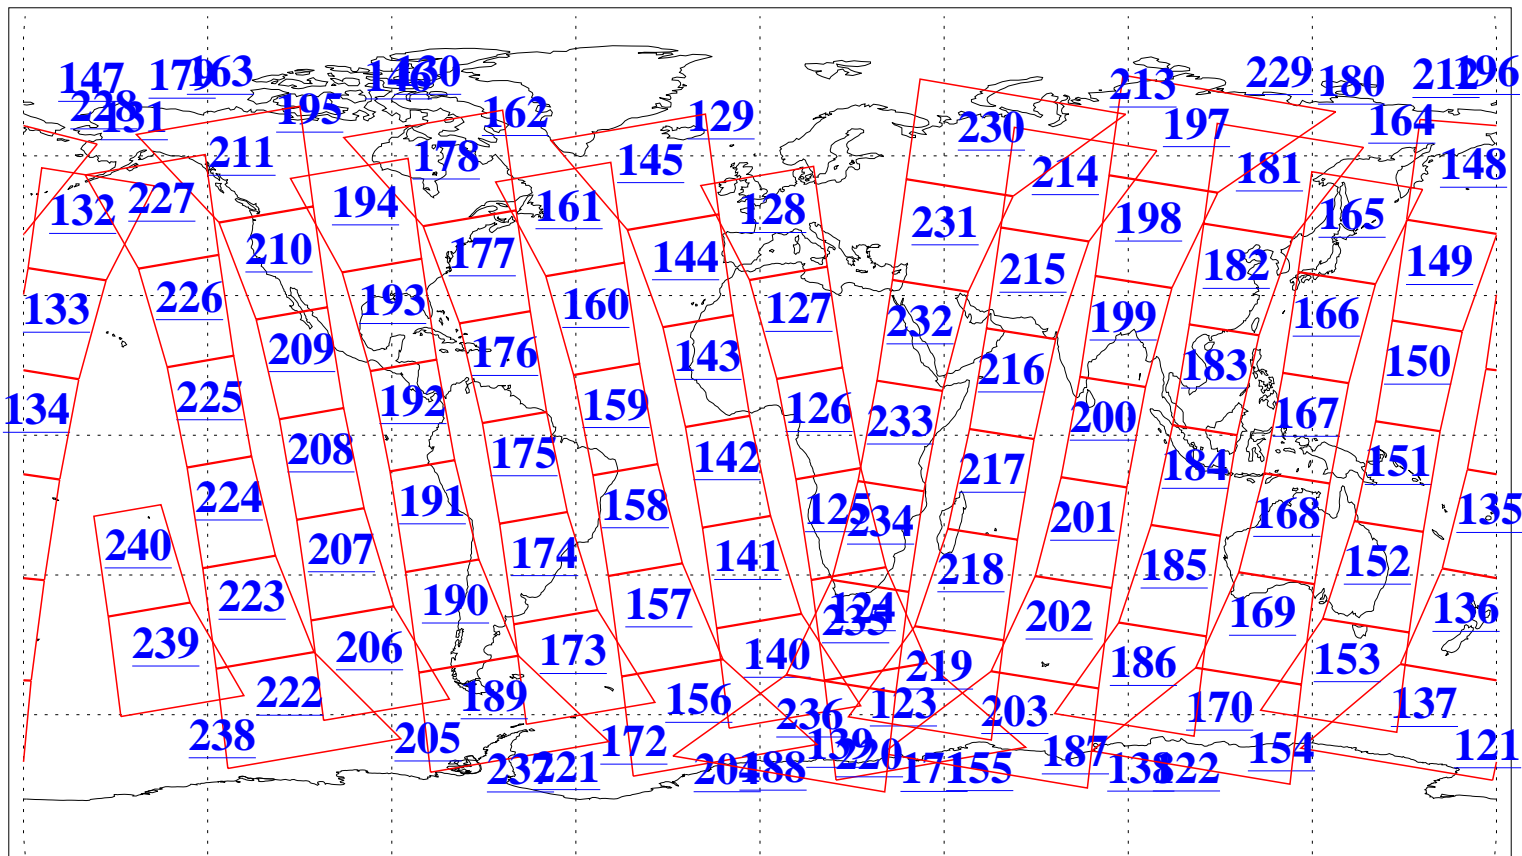

L1B Availability
AMSU Granules: 240
HSB Granules: 0
AIRS Granules: 240

20 Mar 2010
DoY 79
Aqua Day 2877
Granules: 1 to 120

Granules: 121 to 240

Legend: AMSU Available, HSB Available, AIRS Available

L1B Availability
AMSU Granules: 240
HSB Granules: 0
AIRS Granules: 240

20 Mar 2010
DoY 79
Aqua Day 2877
Ascending Granules

Descending Granules

Legend: AMSU Available, HSB Available, AIRS Available

L1B Availability
 AMSU Granules: 240
 HSB Granules: 0
 AIRS Granules: 240

20 Mar 2010
 DoY 79
 Aqua Day 2877

Northern Hemisphere Granules

Southern Hemisphere Granules

Legend: AMSU Available, HSB Available, AIRS Available