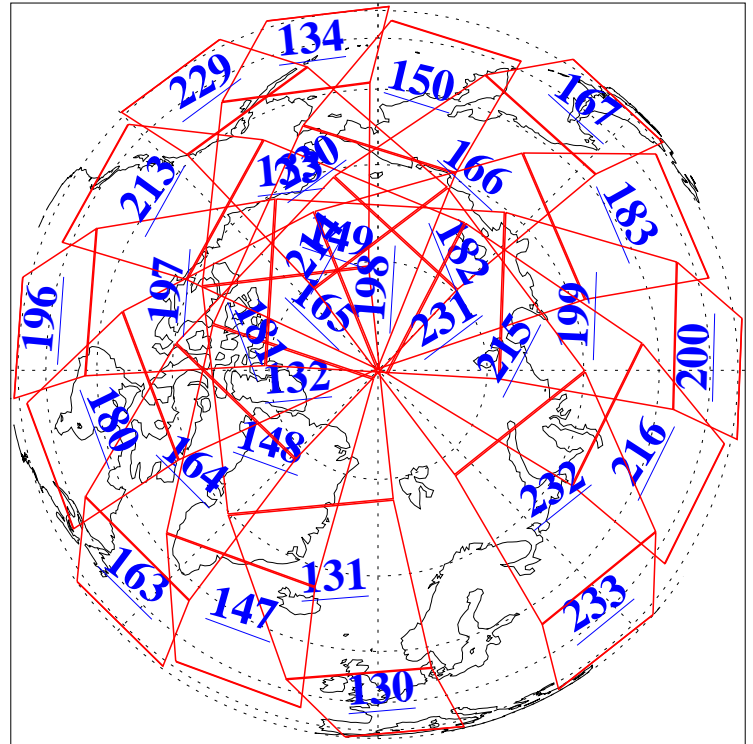

L1B Availability
AMSU Granules: 240
HSB Granules: 0
AIRS Granules: 240

18 Mar 2010
DoY 77
Aqua Day 2875
Granules: 1 to 120

Granules: 121 to 240

Legend: AMSU Available, HSB Available, AIRS Available

L1B Availability
AMSU Granules: 240
HSB Granules: 0
AIRS Granules: 240

18 Mar 2010
DoY 77
Aqua Day 2875

Ascending Granules

Descending Granules

Legend: AMSU Available, HSB Available, AIRS Available

L1B Availability
AMSU Granules: 240
HSB Granules: 0
AIRS Granules: 240

18 Mar 2010
DoY 77
Aqua Day 2875

Northern Hemisphere Granules

Southern Hemisphere Granules

Legend: AMSU Available, HSB Available, AIRS Available