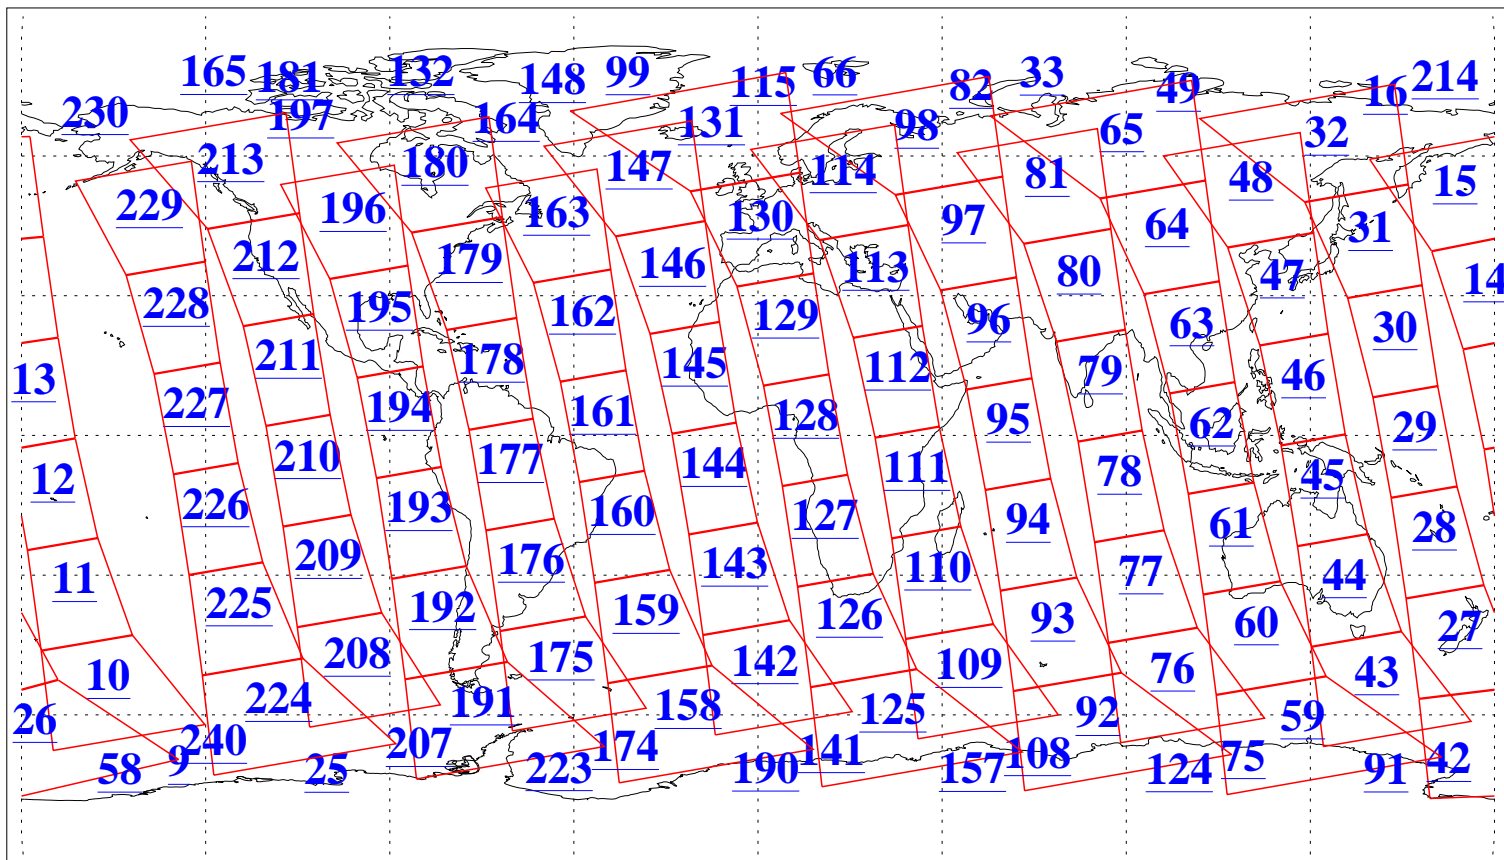

L1B Availability
AMSU Granules: 240
HSB Granules: 0
AIRS Granules: 240

18 Mar 2010
DoY 77
Aqua Day 2875
Granules: 1 to 120

Granules: 121 to 240

Legend: AMSU Available, HSB Available, AIRS Available

L1B Availability
AMSU Granules: 240
HSB Granules: 0
AIRS Granules: 240

18 Mar 2010
DoY 77
Aqua Day 2875

Ascending Granules

Descending Granules

Legend: AMSU Available, HSB Available, AIRS Available

L1B Availability
AMSU Granules: 240
HSB Granules: 0
AIRS Granules: 240

18 Mar 2010
DoY 77
Aqua Day 2875

Northern Hemisphere Granules

Southern Hemisphere Granules

Legend: AMSU Available, HSB Available, AIRS Available