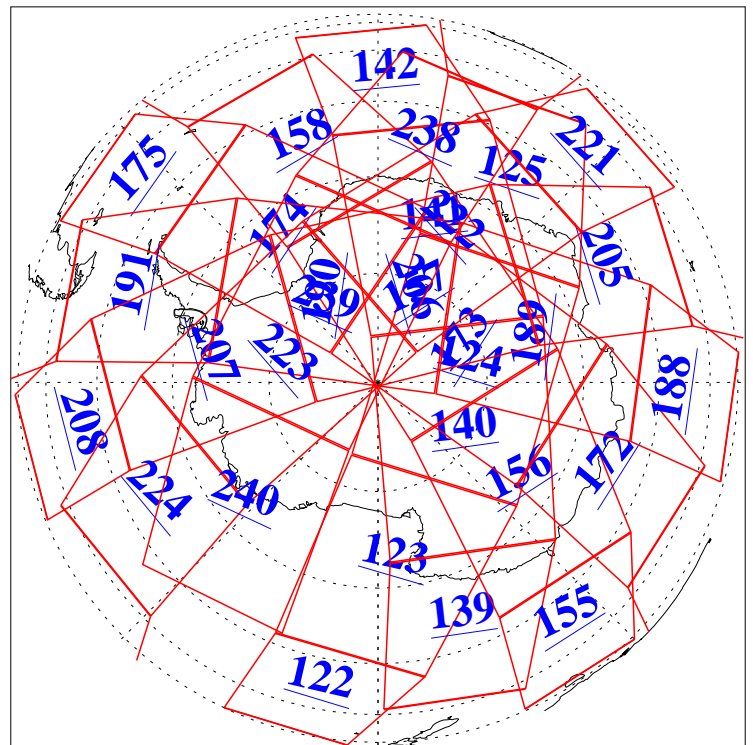

L1B Availability
AMSU Granules: 240
HSB Granules: 0
AIRS Granules: 240

18 Mar 2010
DoY 77
Aqua Day 2875
Granules: 1 to 120

Granules: 121 to 240

Legend: AMSU Available, HSB Available, AIRS Available

L1B Availability
AMSU Granules: 240
HSB Granules: 0
AIRS Granules: 240

18 Mar 2010
DoY 77
Aqua Day 2875

Ascending Granules

Descending Granules

Legend: AMSU Available, HSB Available, AIRS Available

L1B Availability
AMSU Granules: 240
HSB Granules: 0
AIRS Granules: 240

18 Mar 2010
DoY 77
Aqua Day 2875

Northern Hemisphere Granules

Southern Hemisphere Granules

Legend: AMSU Available, HSB Available, AIRS Available