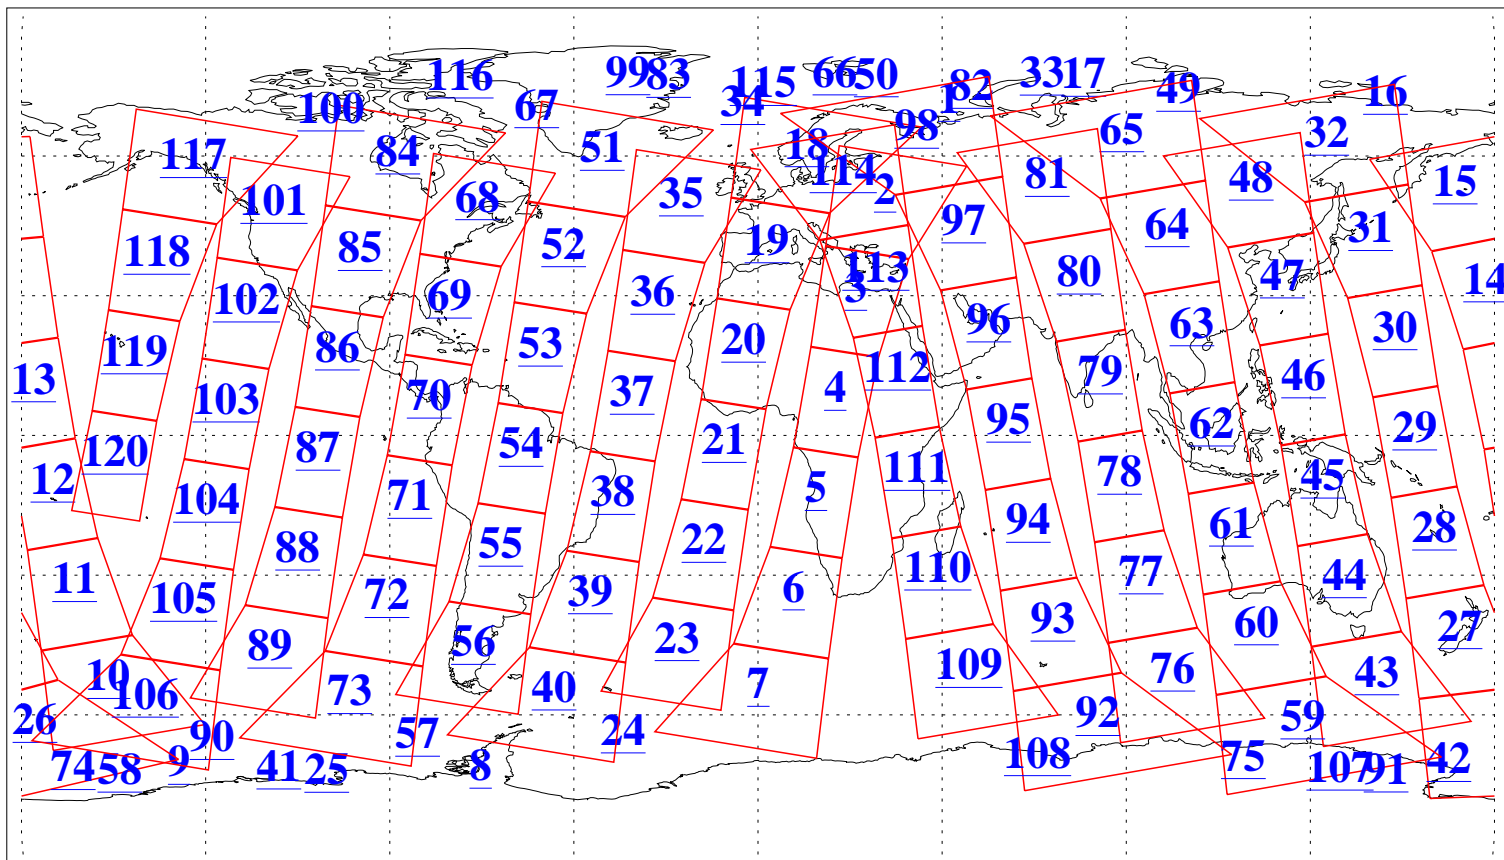

L1B Availability
AMSU Granules: 240
HSB Granules: 0
AIRS Granules: 240

18 Mar 2010
DoY 77
Aqua Day 2875
Granules: 1 to 120

Granules: 121 to 240

Legend: AMSU Available, HSB Available, AIRS Available

L1B Availability
AMSU Granules: 240
HSB Granules: 0
AIRS Granules: 240

18 Mar 2010
DoY 77
Aqua Day 2875

Ascending Granules

Descending Granules

Legend: AMSU Available, HSB Available, AIRS Available

L1B Availability
AMSU Granules: 240
HSB Granules: 0
AIRS Granules: 240

18 Mar 2010
DoY 77
Aqua Day 2875

Northern Hemisphere Granules

Southern Hemisphere Granules

Legend: AMSU Available, HSB Available, AIRS Available