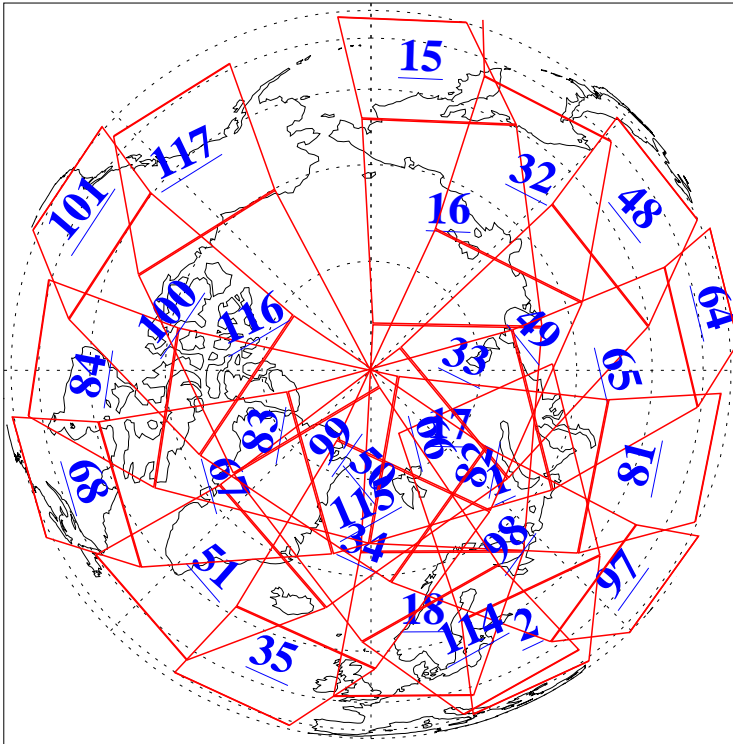

L1B Availability
AMSU Granules: 240
HSB Granules: 0
AIRS Granules: 240

18 Mar 2010
DoY 77
Aqua Day 2875
Granules: 1 to 120

Granules: 121 to 240

Legend: AMSU Available, HSB Available, AIRS Available

L1B Availability
AMSU Granules: 240
HSB Granules: 0
AIRS Granules: 240

18 Mar 2010
DoY 77
Aqua Day 2875

Ascending Granules

Descending Granules

Legend: AMSU Available, HSB Available, AIRS Available

L1B Availability
AMSU Granules: 240
HSB Granules: 0
AIRS Granules: 240

18 Mar 2010
DoY 77
Aqua Day 2875

Northern Hemisphere Granules

Southern Hemisphere Granules

Legend: AMSU Available, HSB Available, AIRS Available