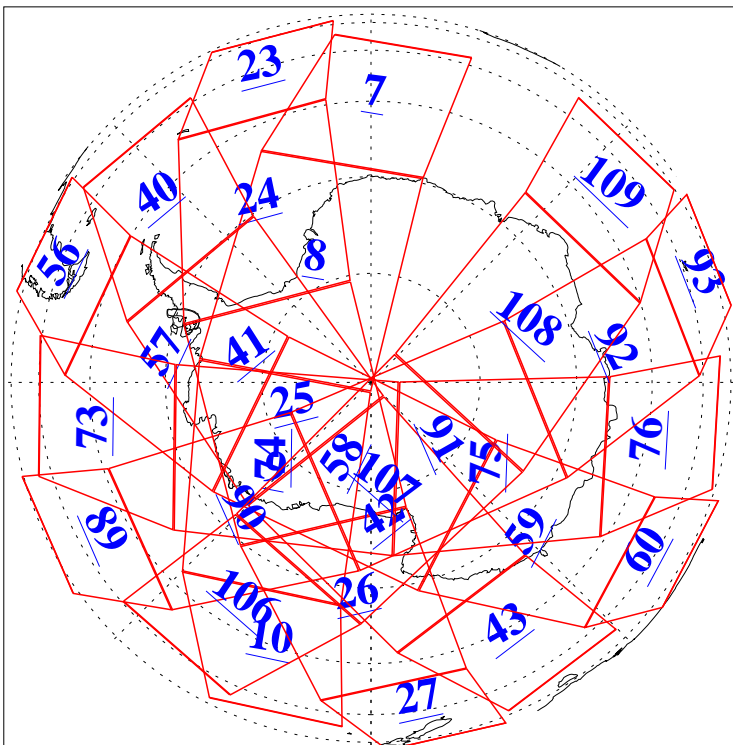

L1B Availability
AMSU Granules: 240
HSB Granules: 0
AIRS Granules: 240

18 Mar 2010
DoY 77
Aqua Day 2875
Granules: 1 to 120

Granules: 121 to 240

Legend: AMSU Available, HSB Available, AIRS Available

L1B Availability
AMSU Granules: 240
HSB Granules: 0
AIRS Granules: 240

18 Mar 2010
DoY 77
Aqua Day 2875

Ascending Granules

Descending Granules

Legend: AMSU Available, HSB Available, AIRS Available

L1B Availability
AMSU Granules: 240
HSB Granules: 0
AIRS Granules: 240

18 Mar 2010
DoY 77
Aqua Day 2875

Northern Hemisphere Granules

Southern Hemisphere Granules

Legend: AMSU Available, HSB Available, AIRS Available