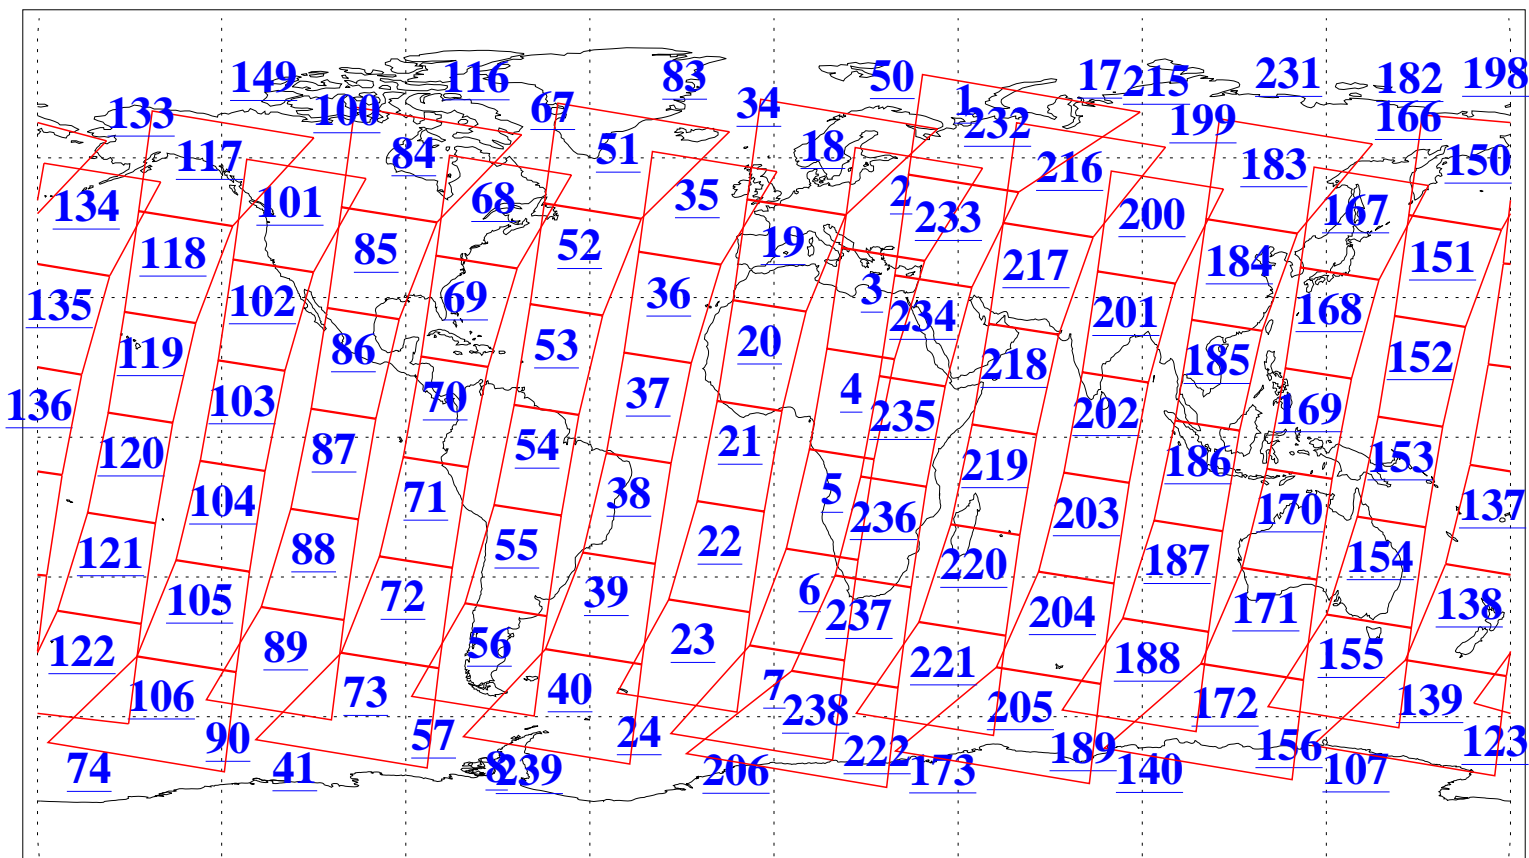

L1B Availability
AMSU Granules: 240
HSB Granules: 0
AIRS Granules: 240

18 Mar 2010
DoY 77
Aqua Day 2875
Granules: 1 to 120

Granules: 121 to 240

Legend: AMSU Available, HSB Available, AIRS Available

L1B Availability
AMSU Granules: 240
HSB Granules: 0
AIRS Granules: 240

18 Mar 2010
DoY 77
Aqua Day 2875

Ascending Granules

Descending Granules

Legend: AMSU Available, HSB Available, AIRS Available

L1B Availability
AMSU Granules: 240
HSB Granules: 0
AIRS Granules: 240

18 Mar 2010
DoY 77
Aqua Day 2875

Northern Hemisphere Granules

Southern Hemisphere Granules

Legend: AMSU Available, HSB Available, AIRS Available