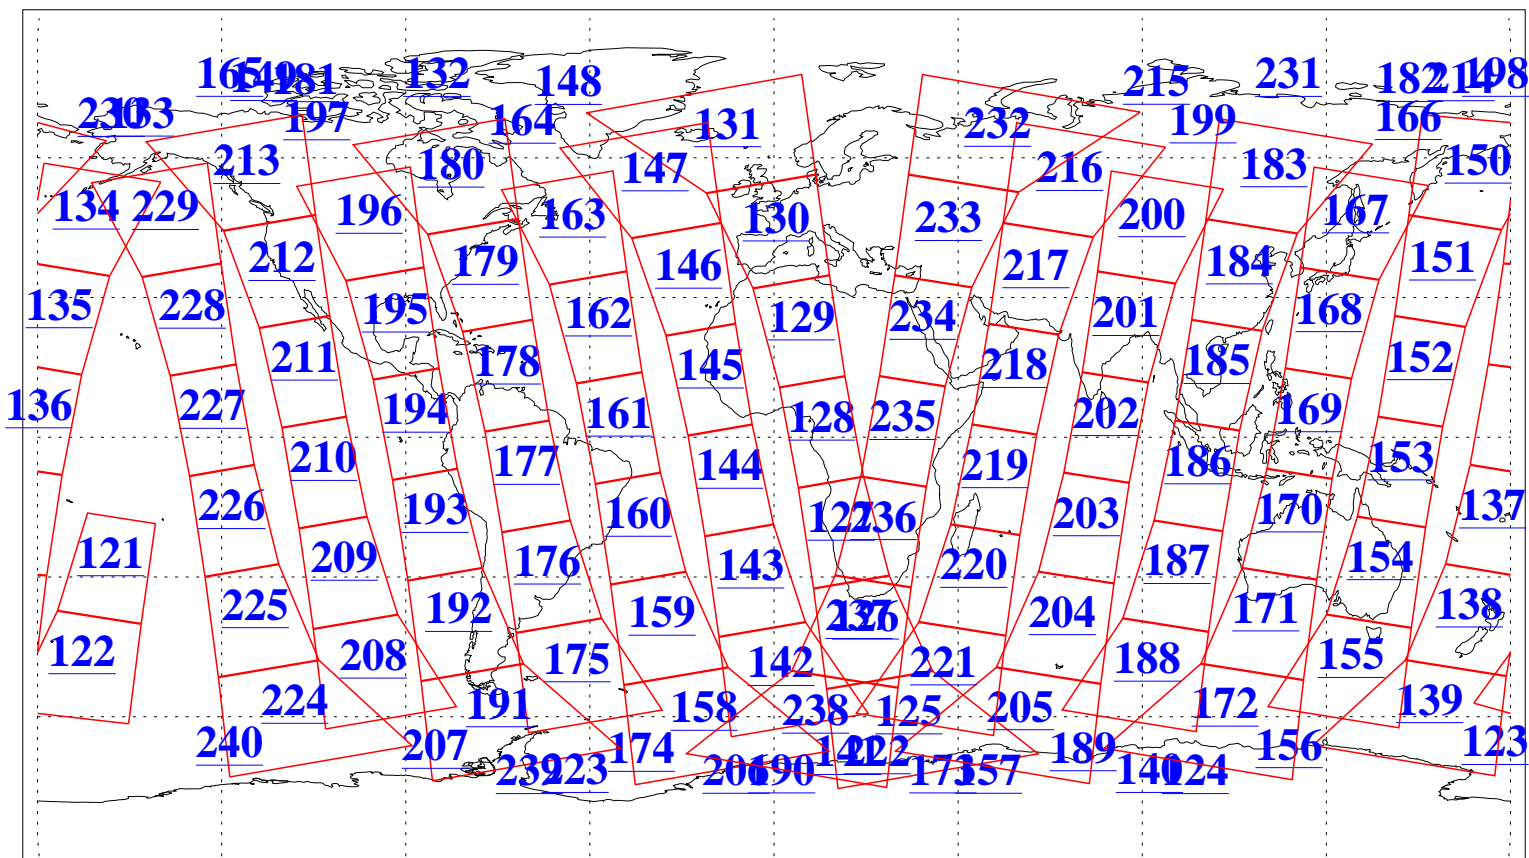

L1B Availability
AMSU Granules: 240
HSB Granules: 0
AIRS Granules: 240

18 Mar 2010
DoY 77
Aqua Day 2875
Granules: 1 to 120

Granules: 121 to 240

Legend: AMSU Available, HSB Available, AIRS Available

L1B Availability
AMSU Granules: 240
HSB Granules: 0
AIRS Granules: 240

18 Mar 2010
DoY 77
Aqua Day 2875

Ascending Granules

Descending Granules

Legend: AMSU Available, HSB Available, AIRS Available

L1B Availability
AMSU Granules: 240
HSB Granules: 0
AIRS Granules: 240

18 Mar 2010
DoY 77
Aqua Day 2875

Northern Hemisphere Granules

Southern Hemisphere Granules

Legend: AMSU Available, HSB Available, AIRS Available