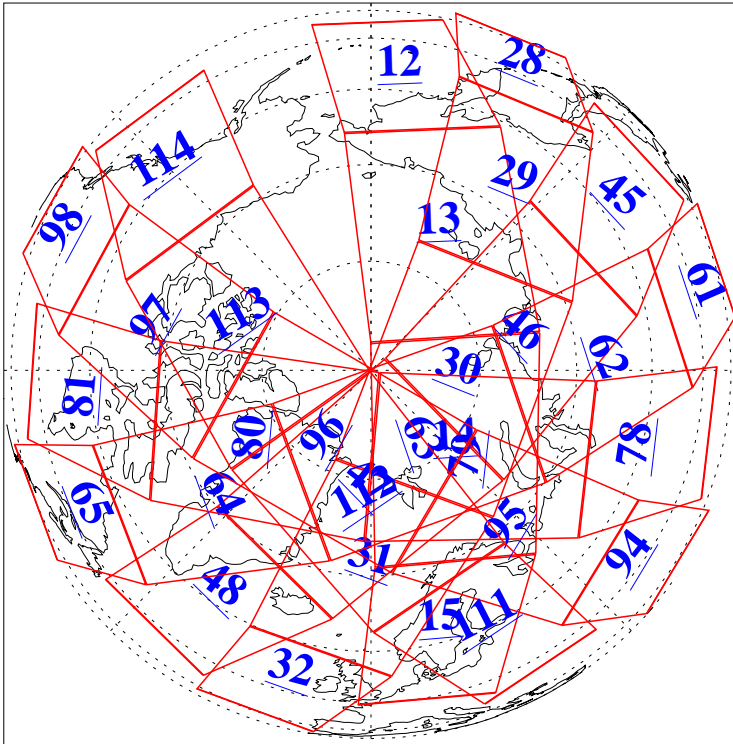

L1B Availability  
AMSU Granules: 240  
HSB Granules: 0  
AIRS Granules: 240

13 Mar 2010  
DoY 72  
Aqua Day 2870  
Granules: 1 to 120

Granules: 121 to 240

Legend: AMSU Available, HSB Available, AIRS Available

L1B Availability  
AMSU Granules: 240  
HSB Granules: 0  
AIRS Granules: 240

13 Mar 2010  
DoY 72  
Aqua Day 2870  
Ascending Granules

Descending Granules

Legend: AMSU Available, HSB Available, AIRS Available

L1B Availability  
AMSU Granules: 240  
HSB Granules: 0  
AIRS Granules: 240

13 Mar 2010  
DoY 72  
Aqua Day 2870

### Northern Hemisphere Granules