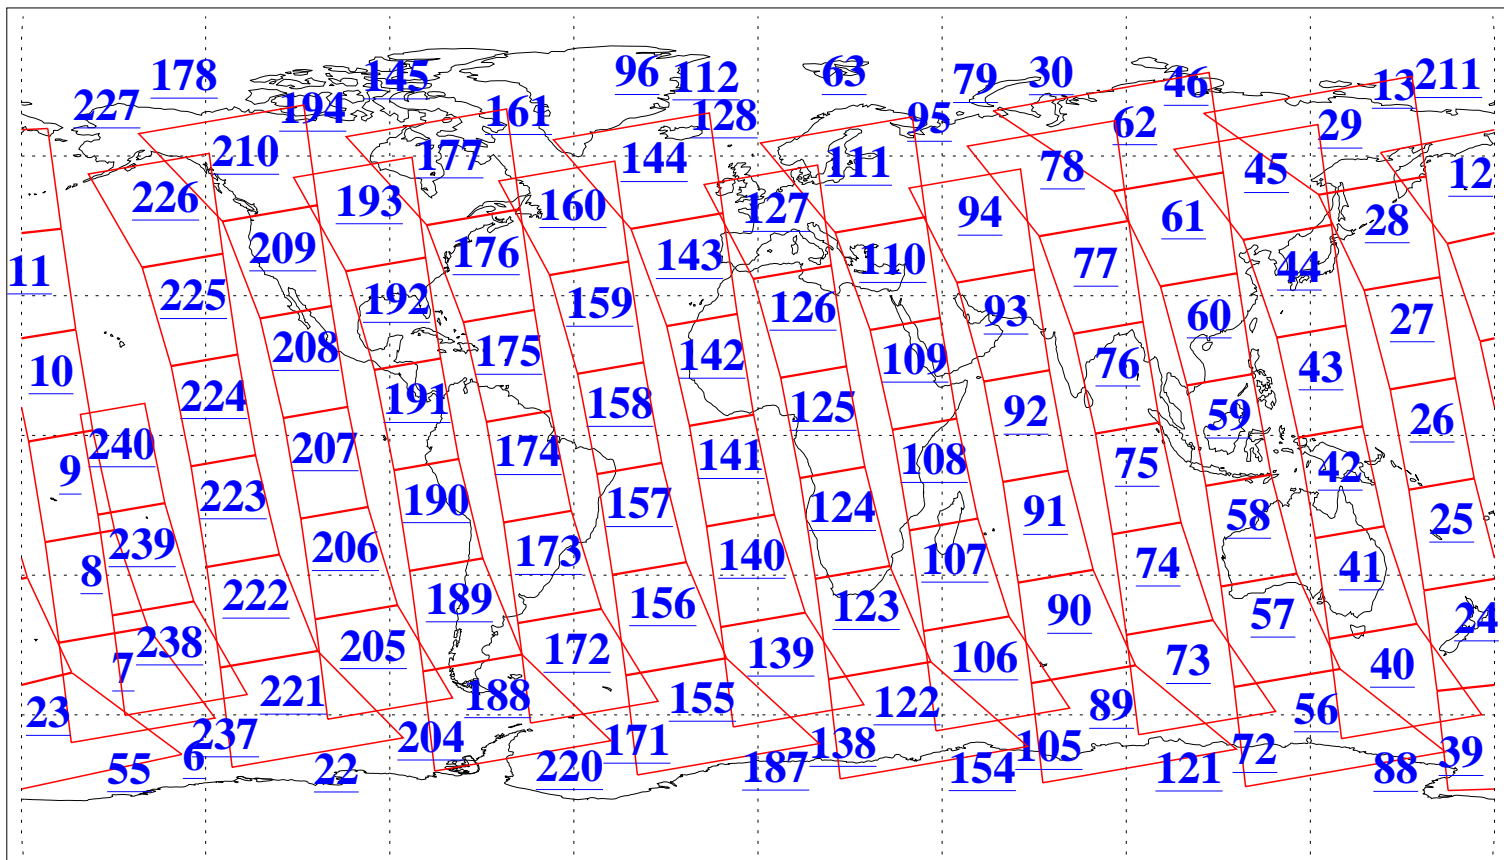

L1B Availability  
AMSU Granules: 240  
HSB Granules: 0  
AIRS Granules: 240

13 Mar 2010  
DoY 72  
Aqua Day 2870  
Granules: 1 to 120

Granules: 121 to 240

Legend: AMSU Available, HSB Available, AIRS Available

L1B Availability  
AMSU Granules: 240  
HSB Granules: 0  
AIRS Granules: 240

13 Mar 2010  
DoY 72  
Aqua Day 2870  
Ascending Granules

Descending Granules

Legend: AMSU Available, HSB Available, AIRS Available