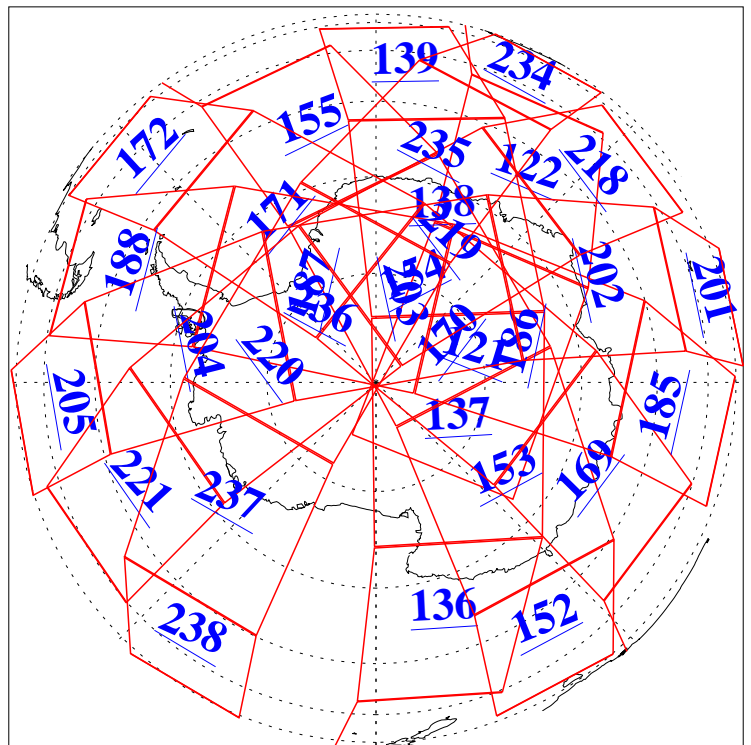

Legend: AMSU Available, ~~HSB Available~~, AIRS Available