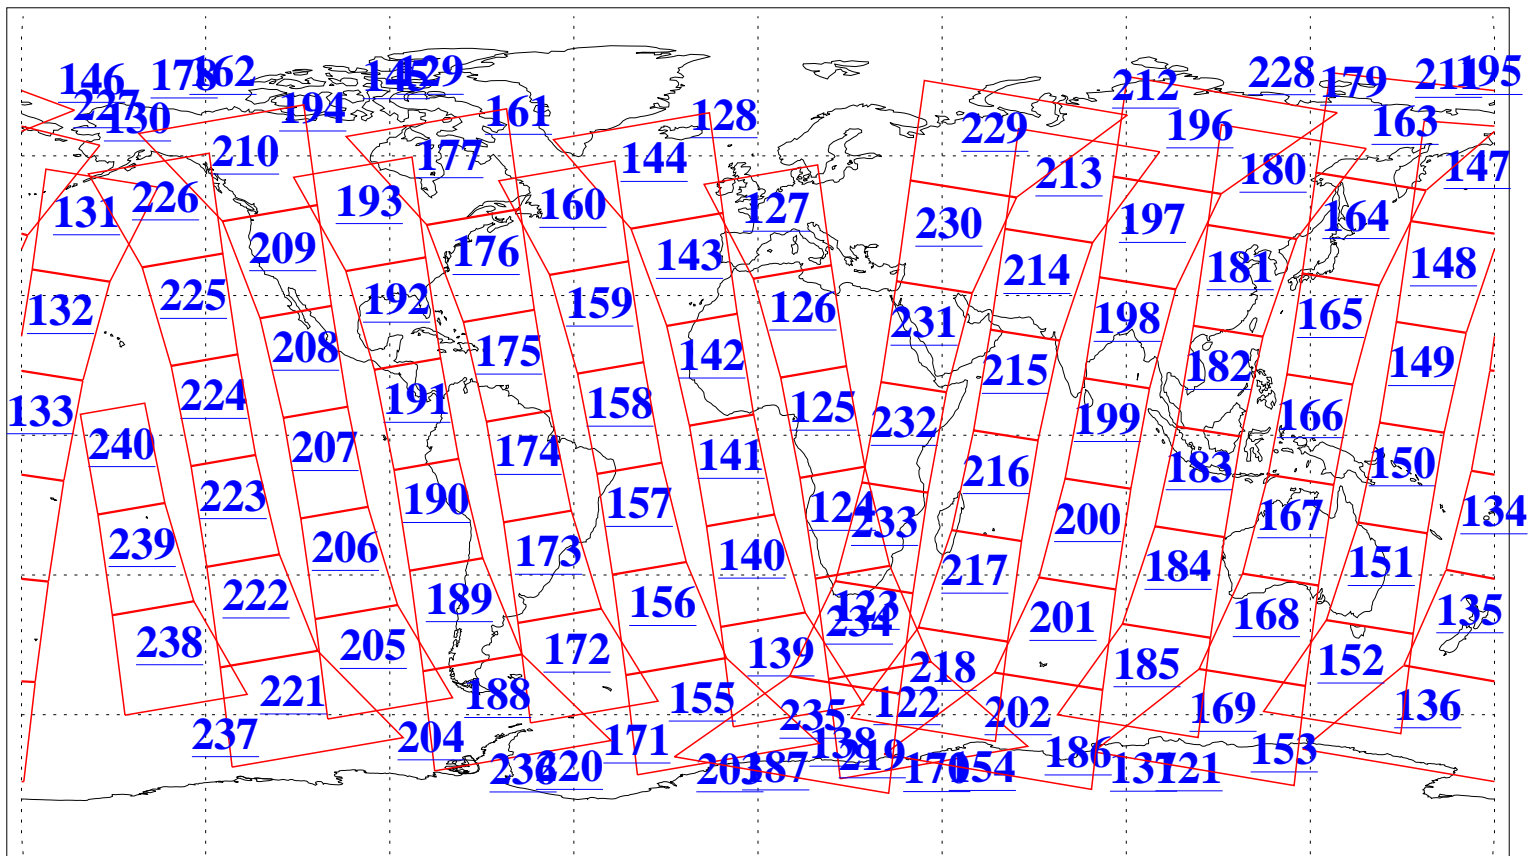

L1B Availability  
AMSU Granules: 240  
HSB Granules: 0  
AIRS Granules: 240

13 Mar 2010  
DoY 72  
Aqua Day 2870  
Granules: 1 to 120

Granules: 121 to 240

Legend: AMSU Available, HSB Available, AIRS Available

L1B Availability  
AMSU Granules: 240  
HSB Granules: 0  
AIRS Granules: 240

13 Mar 2010  
DoY 72  
Aqua Day 2870  
Ascending Granules

Descending Granules

Legend: AMSU Available, HSB Available, AIRS Available