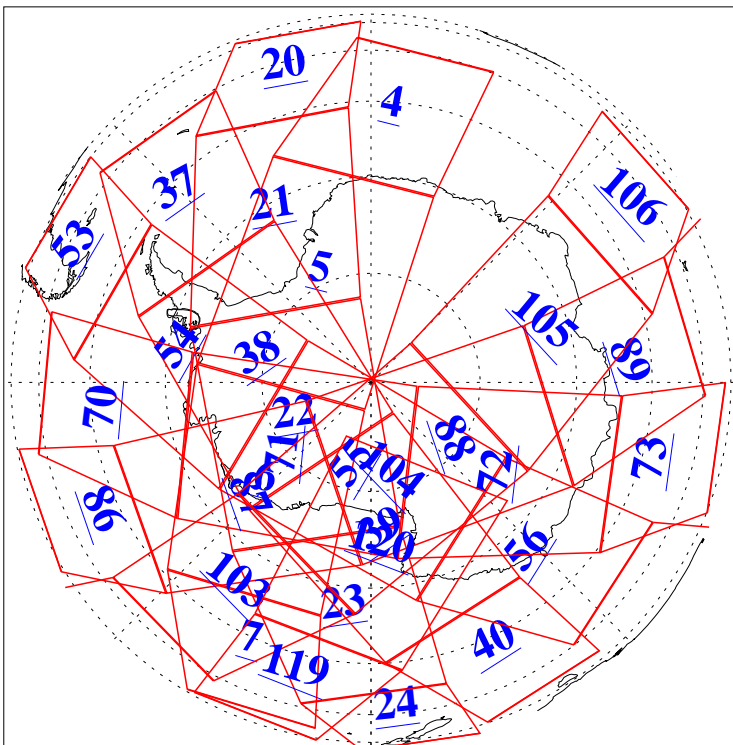

Legend: AMSU Available, ~~HSB Available~~, AIRS Available