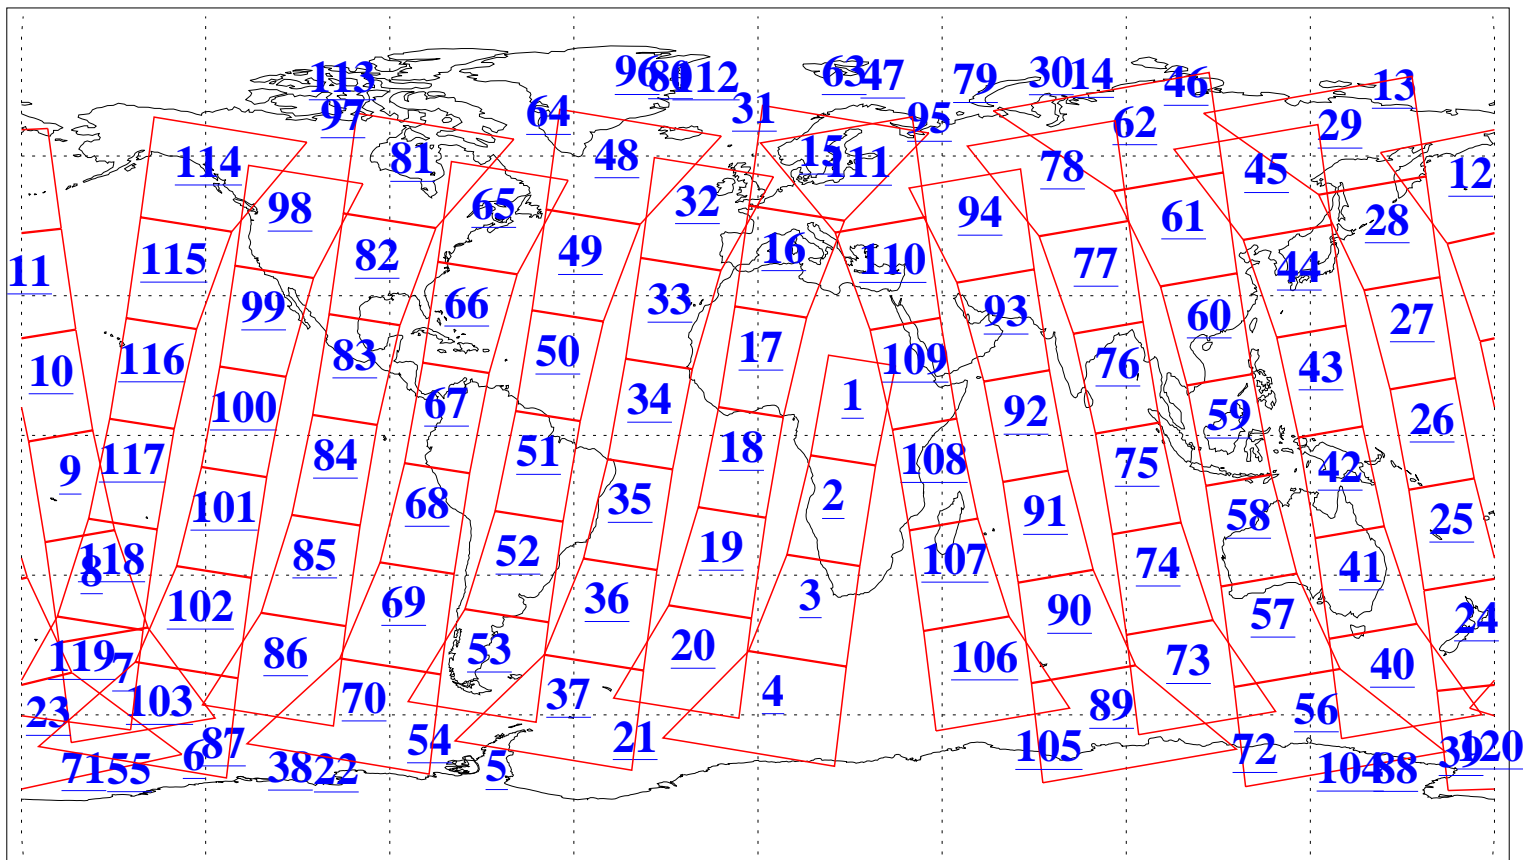

L1B Availability  
AMSU Granules: 240  
HSB Granules: 0  
AIRS Granules: 240

13 Mar 2010  
DoY 72  
Aqua Day 2870  
Granules: 1 to 120

Granules: 121 to 240

Legend: AMSU Available, HSB Available, AIRS Available

L1B Availability  
AMSU Granules: 240  
HSB Granules: 0  
AIRS Granules: 240

13 Mar 2010  
DoY 72  
Aqua Day 2870  
Ascending Granules

Descending Granules

Legend: AMSU Available, HSB Available, AIRS Available