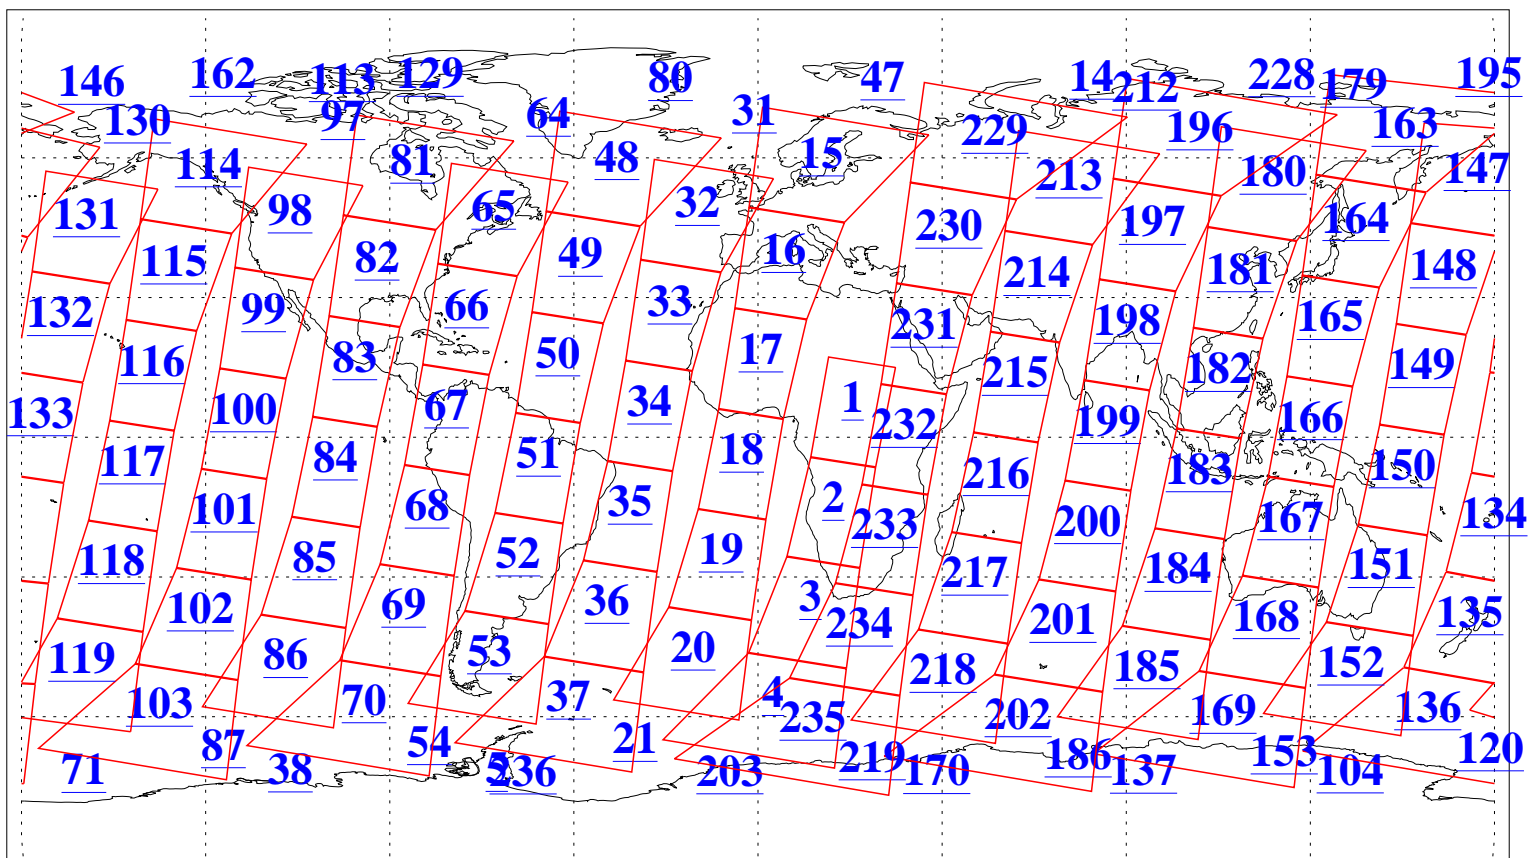

L1B Availability  
AMSU Granules: 240  
HSB Granules: 0  
AIRS Granules: 240

13 Mar 2010  
DoY 72  
Aqua Day 2870  
Granules: 1 to 120

Granules: 121 to 240

Legend: AMSU Available, HSB Available, AIRS Available

L1B Availability  
AMSU Granules: 240  
HSB Granules: 0  
AIRS Granules: 240

13 Mar 2010  
DoY 72  
Aqua Day 2870  
Ascending Granules

Descending Granules

Legend: AMSU Available, HSB Available, AIRS Available