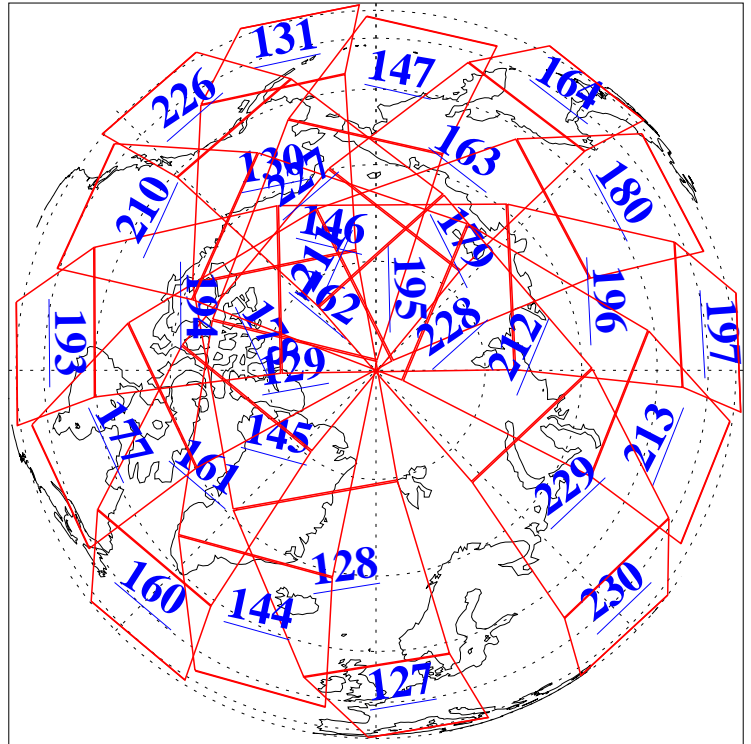

L1B Availability  
AMSU Granules: 240  
HSB Granules: 0  
AIRS Granules: 240

13 Mar 2010  
DoY 72  
Aqua Day 2870  
Ascending Granules

Descending Granules

Legend: AMSU Available, HSB Available, AIRS Available

### Northern Hemisphere Granules