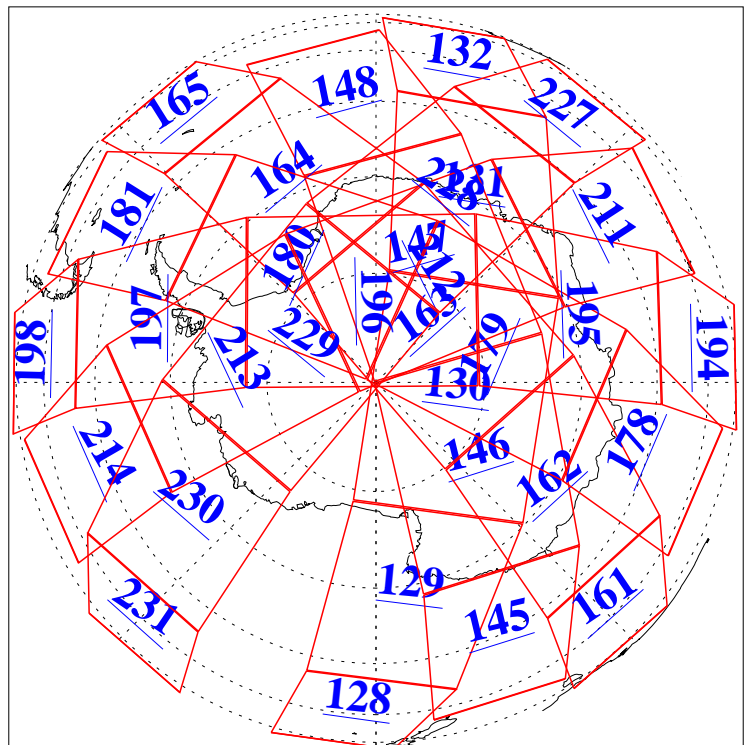

L1B Availability
AMSU Granules: 240
HSB Granules: 0
AIRS Granules: 240

12 Mar 2010
DoY 71
Aqua Day 2869
Granules: 1 to 120

Granules: 121 to 240

Legend: AMSU Available, HSB Available, AIRS Available

L1B Availability
AMSU Granules: 240
HSB Granules: 0
AIRS Granules: 240

12 Mar 2010
DoY 71
Aqua Day 2869

Ascending Granules

Descending Granules

Legend: AMSU Available, HSB Available, AIRS Available

L1B Availability
 AMSU Granules: 240
 HSB Granules: 0
 AIRS Granules: 240

12 Mar 2010
 DoY 71
 Aqua Day 2869

Northern Hemisphere Granules

Southern Hemisphere Granules

Legend: AMSU Available, HSB Available, AIRS Available