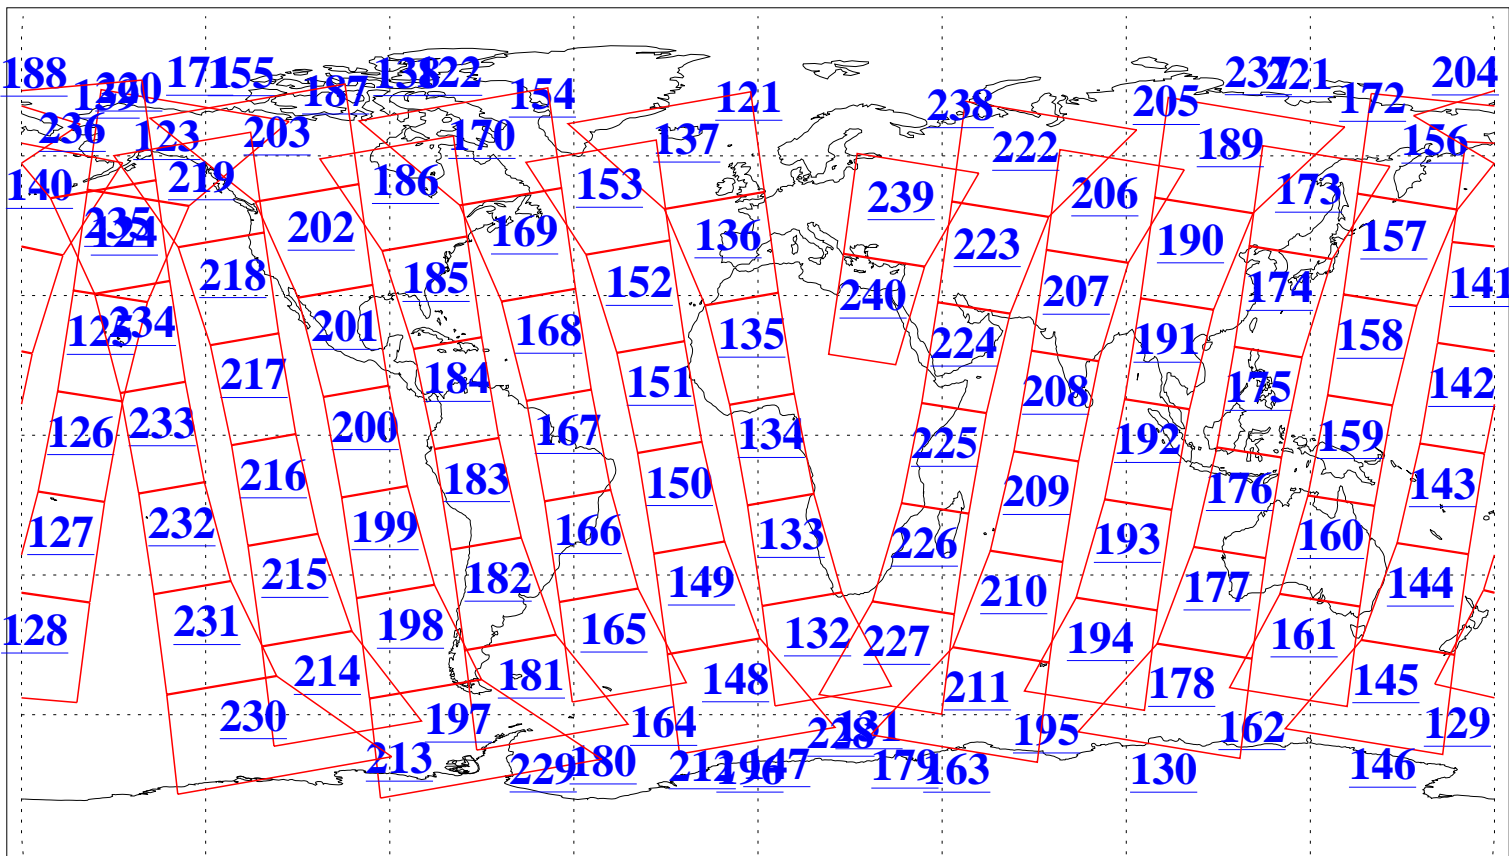

L1B Availability
AMSU Granules: 240
HSB Granules: 0
AIRS Granules: 240

12 Mar 2010
DoY 71
Aqua Day 2869
Granules: 1 to 120

Granules: 121 to 240

Legend: AMSU Available, HSB Available, AIRS Available

L1B Availability
AMSU Granules: 240
HSB Granules: 0
AIRS Granules: 240

12 Mar 2010
DoY 71
Aqua Day 2869

Ascending Granules

Descending Granules

Legend: AMSU Available, HSB Available, AIRS Available

L1B Availability
 AMSU Granules: 240
 HSB Granules: 0
 AIRS Granules: 240

12 Mar 2010
 DoY 71
 Aqua Day 2869

Northern Hemisphere Granules

Southern Hemisphere Granules

Legend: AMSU Available, HSB Available, AIRS Available