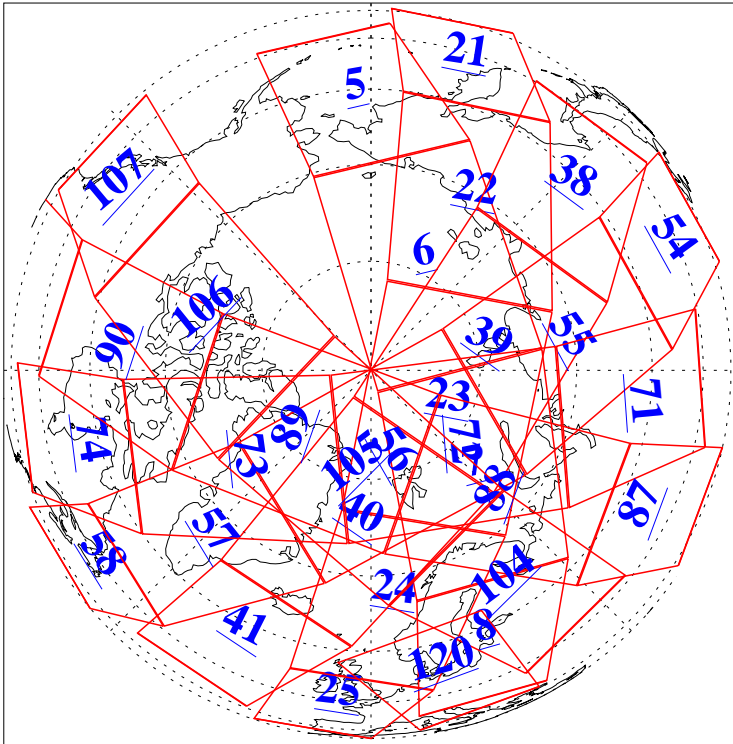

L1B Availability
AMSU Granules: 240
HSB Granules: 0
AIRS Granules: 240

12 Mar 2010
DoY 71
Aqua Day 2869
Granules: 1 to 120

Granules: 121 to 240

Legend: AMSU Available, HSB Available, AIRS Available

L1B Availability
AMSU Granules: 240
HSB Granules: 0
AIRS Granules: 240

12 Mar 2010
DoY 71
Aqua Day 2869

Ascending Granules

Descending Granules

Legend: AMSU Available, HSB Available, AIRS Available

L1B Availability
 AMSU Granules: 240
 HSB Granules: 0
 AIRS Granules: 240

12 Mar 2010
 DoY 71
 Aqua Day 2869

Northern Hemisphere Granules

Southern Hemisphere Granules

Legend: AMSU Available, HSB Available, AIRS Available