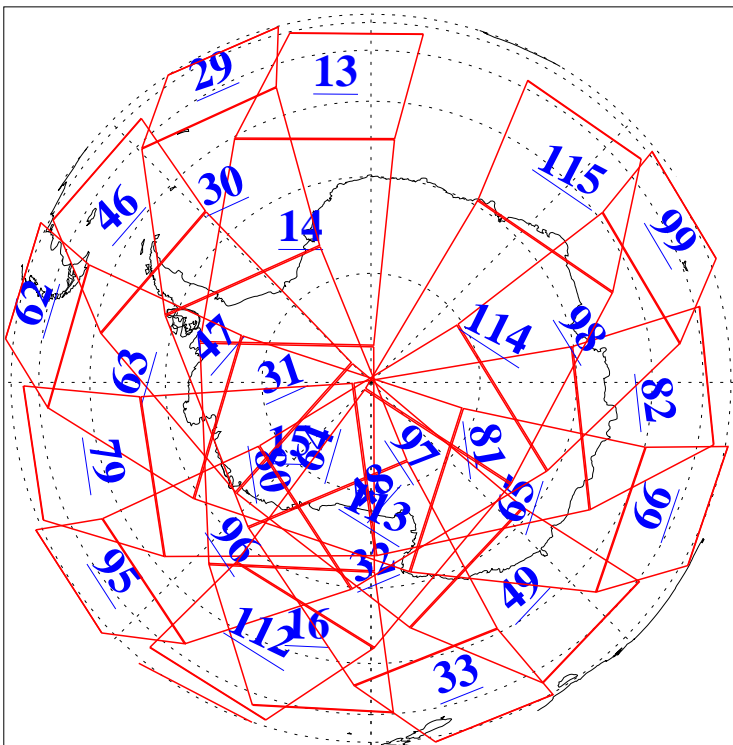

L1B Availability
AMSU Granules: 240
HSB Granules: 0
AIRS Granules: 240

12 Mar 2010
DoY 71
Aqua Day 2869
Granules: 1 to 120

Granules: 121 to 240

Legend: AMSU Available, HSB Available, AIRS Available

L1B Availability
AMSU Granules: 240
HSB Granules: 0
AIRS Granules: 240

12 Mar 2010
DoY 71
Aqua Day 2869

Ascending Granules

Descending Granules

Legend: AMSU Available, HSB Available, AIRS Available

L1B Availability
 AMSU Granules: 240
 HSB Granules: 0
 AIRS Granules: 240

12 Mar 2010
 DoY 71
 Aqua Day 2869

Northern Hemisphere Granules

Southern Hemisphere Granules

Legend: AMSU Available, HSB Available, AIRS Available