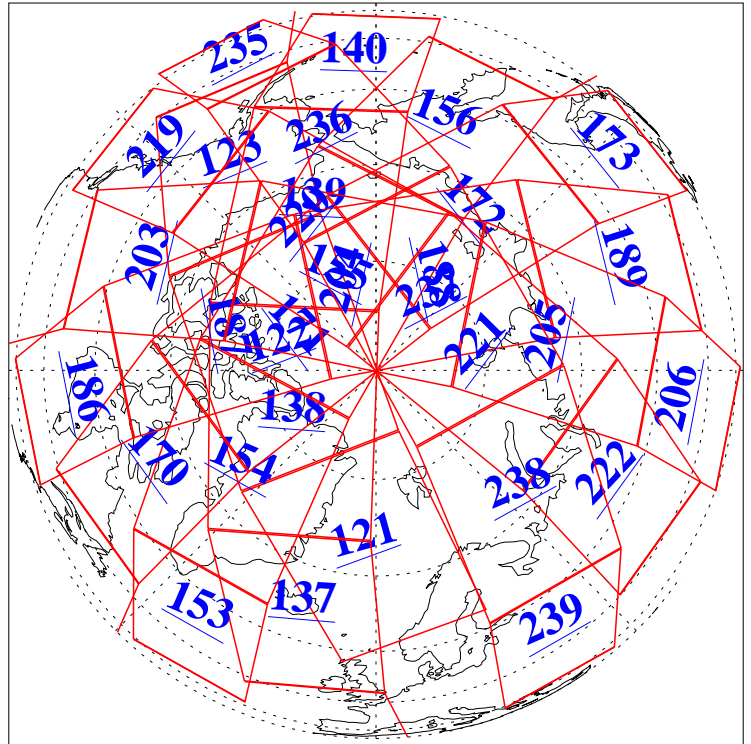

L1B Availability
AMSU Granules: 240
HSB Granules: 0
AIRS Granules: 240

12 Mar 2010
DoY 71
Aqua Day 2869
Granules: 1 to 120

Granules: 121 to 240

Legend: AMSU Available, HSB Available, AIRS Available

L1B Availability
AMSU Granules: 240
HSB Granules: 0
AIRS Granules: 240

12 Mar 2010
DoY 71
Aqua Day 2869

Ascending Granules

Descending Granules

Legend: AMSU Available, HSB Available, AIRS Available

L1B Availability
 AMSU Granules: 240
 HSB Granules: 0
 AIRS Granules: 240

12 Mar 2010
 DoY 71
 Aqua Day 2869

Northern Hemisphere Granules

Southern Hemisphere Granules

Legend: AMSU Available, HSB Available, AIRS Available