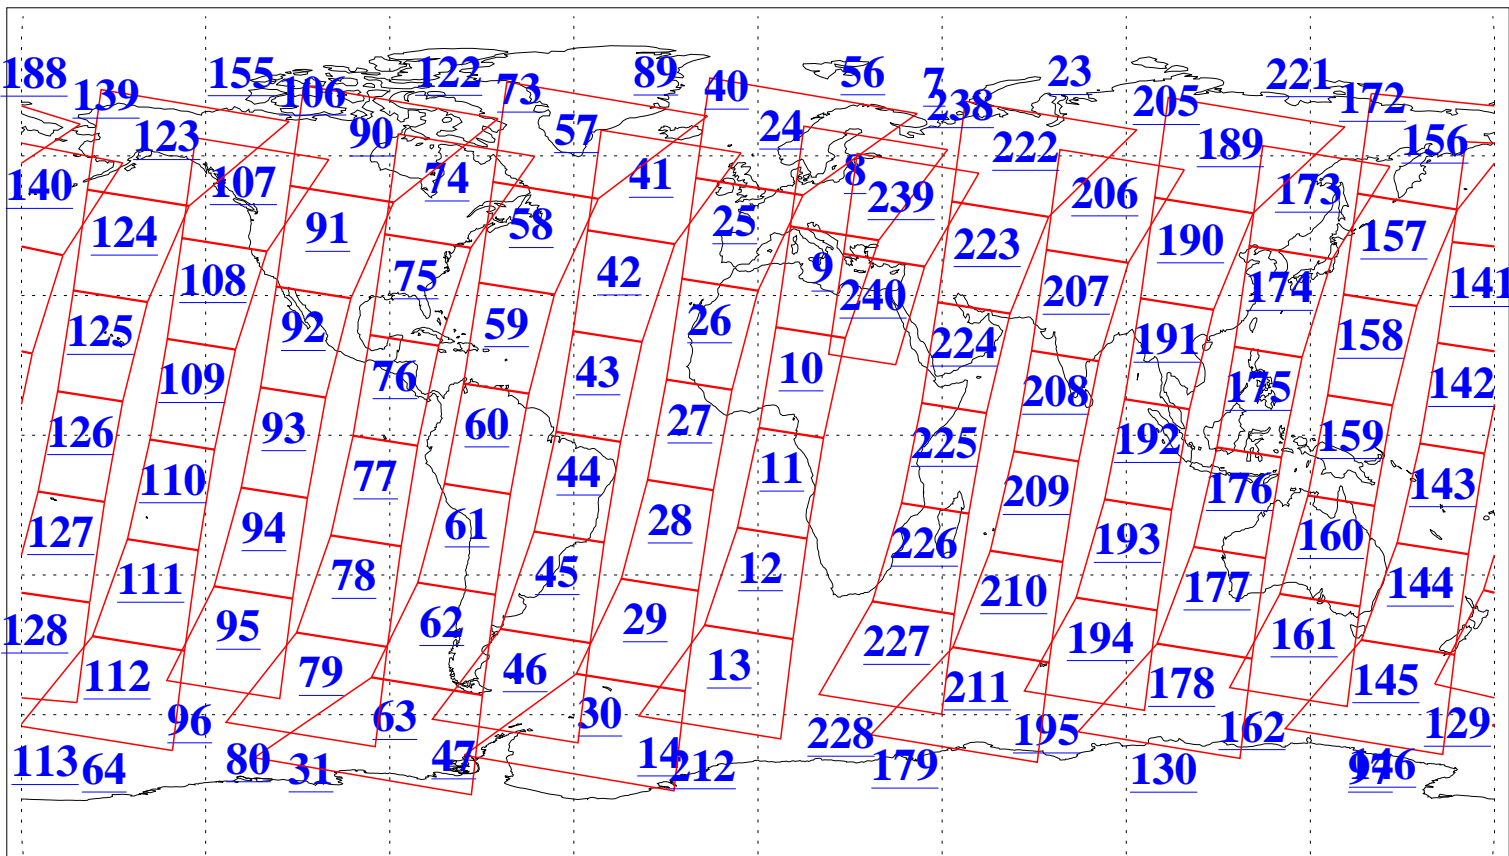

L1B Availability
AMSU Granules: 240
HSB Granules: 0
AIRS Granules: 240

12 Mar 2010
DoY 71
Aqua Day 2869
Granules: 1 to 120

Granules: 121 to 240

Legend: AMSU Available, HSB Available, AIRS Available

L1B Availability
AMSU Granules: 240
HSB Granules: 0
AIRS Granules: 240

12 Mar 2010
DoY 71
Aqua Day 2869

Ascending Granules

Descending Granules

Legend: AMSU Available, HSB Available, AIRS Available

L1B Availability
 AMSU Granules: 240
 HSB Granules: 0
 AIRS Granules: 240

12 Mar 2010
 DoY 71
 Aqua Day 2869

Northern Hemisphere Granules

Southern Hemisphere Granules

Legend: AMSU Available, HSB Available, AIRS Available