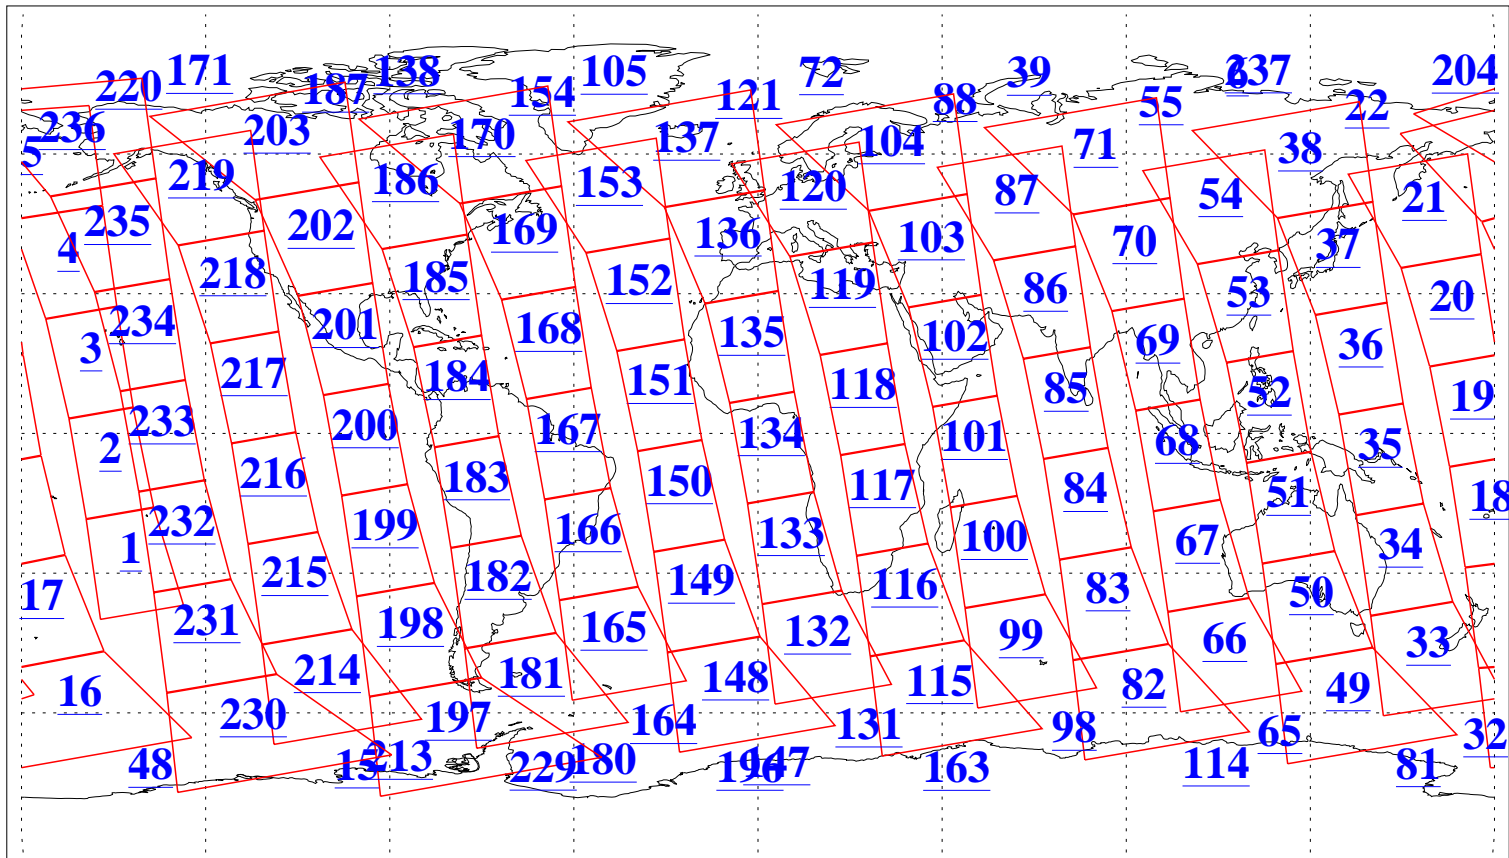

L1B Availability
AMSU Granules: 240
HSB Granules: 0
AIRS Granules: 240

12 Mar 2010
DoY 71
Aqua Day 2869
Granules: 1 to 120

Granules: 121 to 240

Legend: AMSU Available, HSB Available, AIRS Available

L1B Availability
AMSU Granules: 240
HSB Granules: 0
AIRS Granules: 240

12 Mar 2010
DoY 71
Aqua Day 2869

Ascending Granules

Descending Granules

Legend: AMSU Available, HSB Available, AIRS Available

L1B Availability
 AMSU Granules: 240
 HSB Granules: 0
 AIRS Granules: 240

12 Mar 2010
 DoY 71
 Aqua Day 2869

Northern Hemisphere Granules

Southern Hemisphere Granules

Legend: AMSU Available, HSB Available, AIRS Available