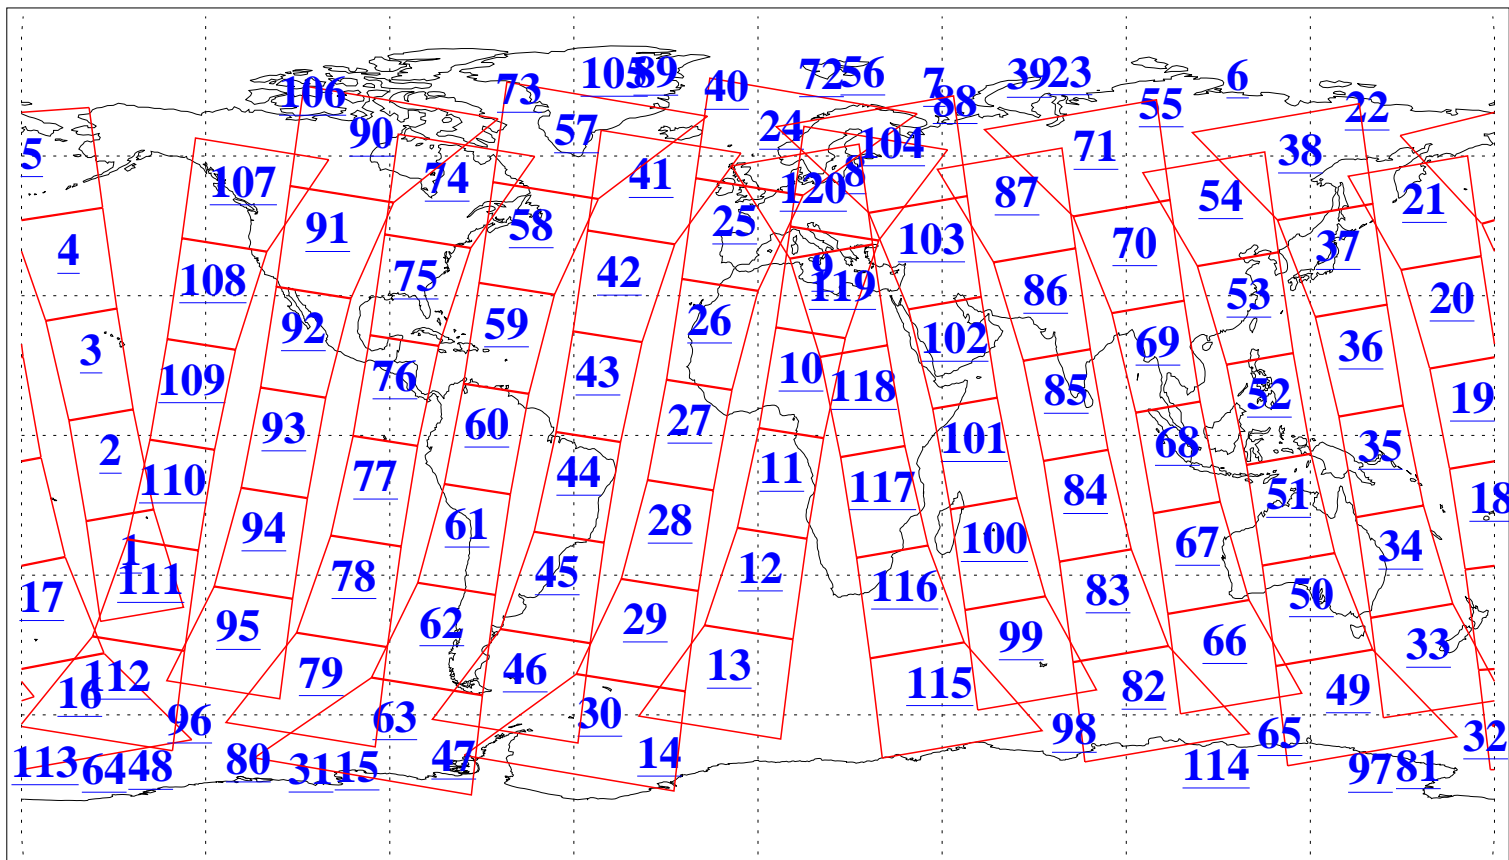

L1B Availability
AMSU Granules: 240
HSB Granules: 0
AIRS Granules: 240

12 Mar 2010
DoY 71
Aqua Day 2869
Granules: 1 to 120

Granules: 121 to 240

Legend: AMSU Available, HSB Available, AIRS Available

L1B Availability
AMSU Granules: 240
HSB Granules: 0
AIRS Granules: 240

12 Mar 2010
DoY 71
Aqua Day 2869

Ascending Granules

Descending Granules

Legend: AMSU Available, HSB Available, AIRS Available

L1B Availability
 AMSU Granules: 240
 HSB Granules: 0
 AIRS Granules: 240

12 Mar 2010
 DoY 71
 Aqua Day 2869

Northern Hemisphere Granules

Southern Hemisphere Granules

Legend: AMSU Available, HSB Available, AIRS Available