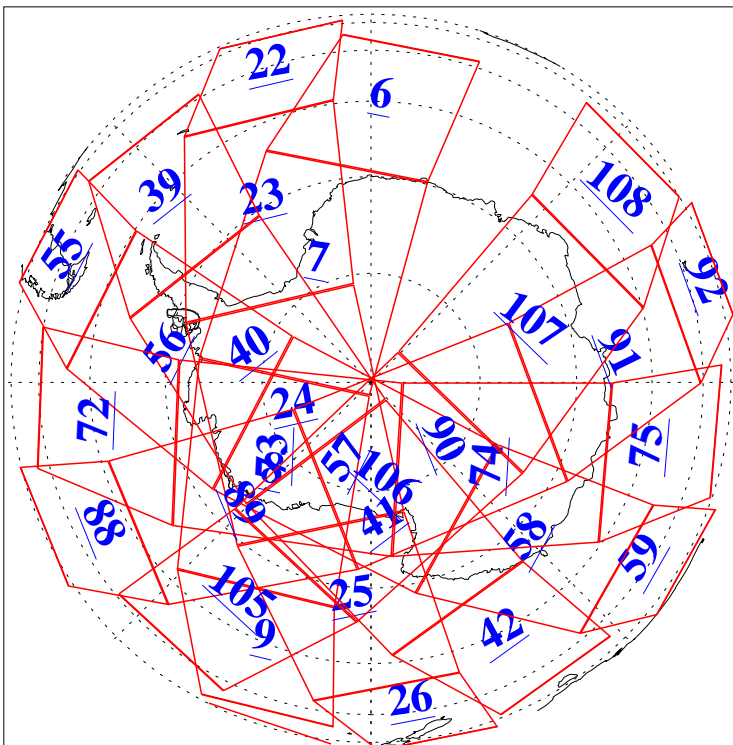

L1B Availability
AMSU Granules: 240
HSB Granules: 0
AIRS Granules: 240

11 Mar 2010
DoY 70
Aqua Day 2868
Granules: 1 to 120

Granules: 121 to 240

Legend: AMSU Available, HSB Available, AIRS Available

L1B Availability
AMSU Granules: 240
HSB Granules: 0
AIRS Granules: 240

11 Mar 2010
DoY 70
Aqua Day 2868
Ascending Granules

Descending Granules

Legend: AMSU Available, HSB Available, AIRS Available

L1B Availability
 AMSU Granules: 240
 HSB Granules: 0
 AIRS Granules: 240

11 Mar 2010
 DoY 70
 Aqua Day 2868

Northern Hemisphere Granules

Southern Hemisphere Granules

Legend: AMSU Available, HSB Available, AIRS Available