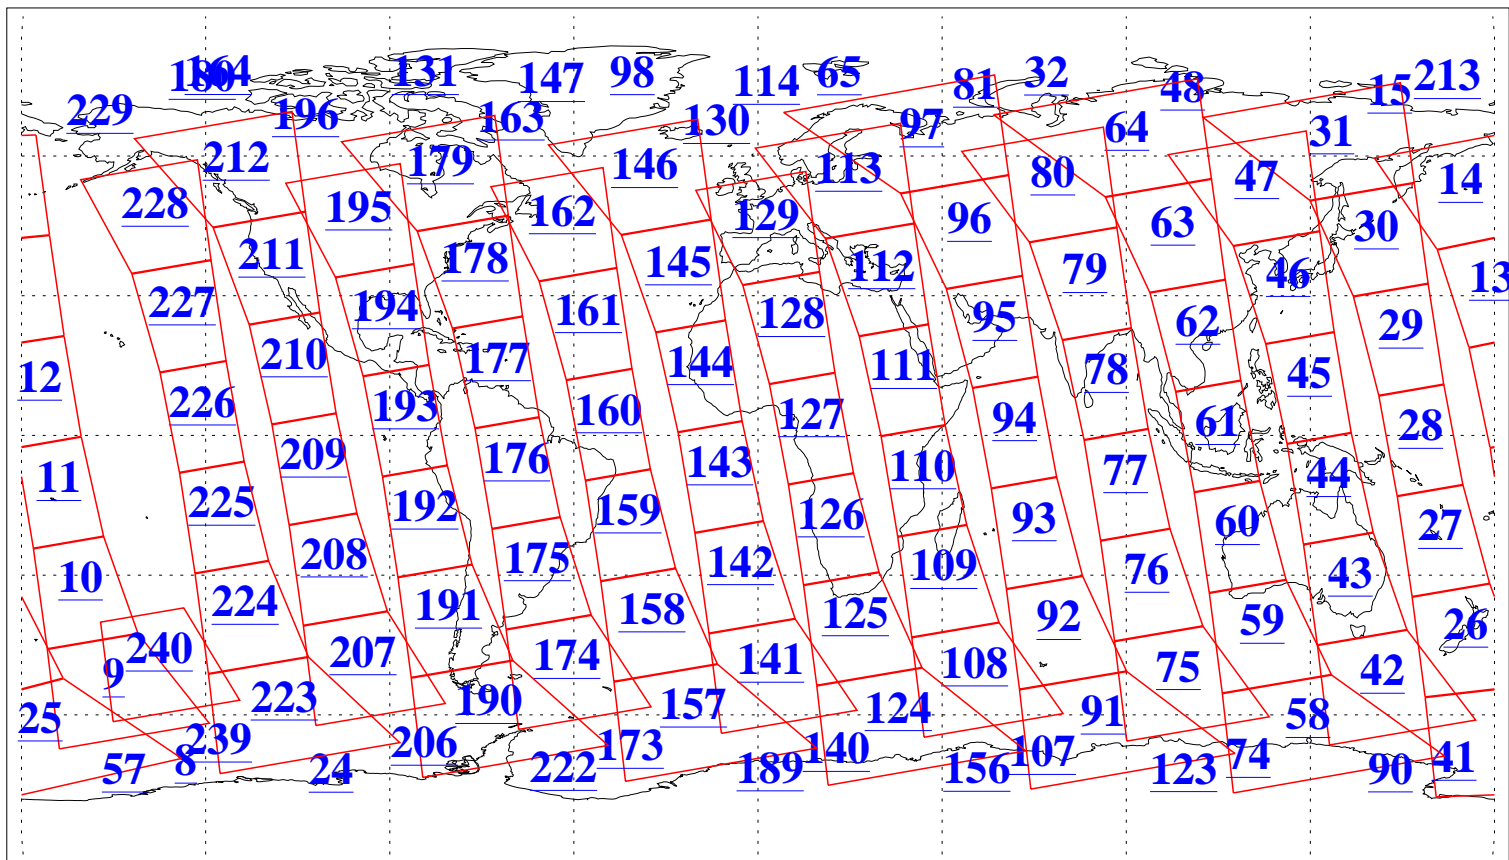

L1B Availability
AMSU Granules: 240
HSB Granules: 0
AIRS Granules: 240

11 Mar 2010
DoY 70
Aqua Day 2868
Granules: 1 to 120

Granules: 121 to 240

Legend: AMSU Available, HSB Available, AIRS Available

L1B Availability
AMSU Granules: 240
HSB Granules: 0
AIRS Granules: 240

11 Mar 2010
DoY 70
Aqua Day 2868
Ascending Granules

Descending Granules

Legend: AMSU Available, HSB Available, AIRS Available

L1B Availability
 AMSU Granules: 240
 HSB Granules: 0
 AIRS Granules: 240

11 Mar 2010
 DoY 70
 Aqua Day 2868

Northern Hemisphere Granules

Southern Hemisphere Granules

Legend: AMSU Available, HSB Available, AIRS Available