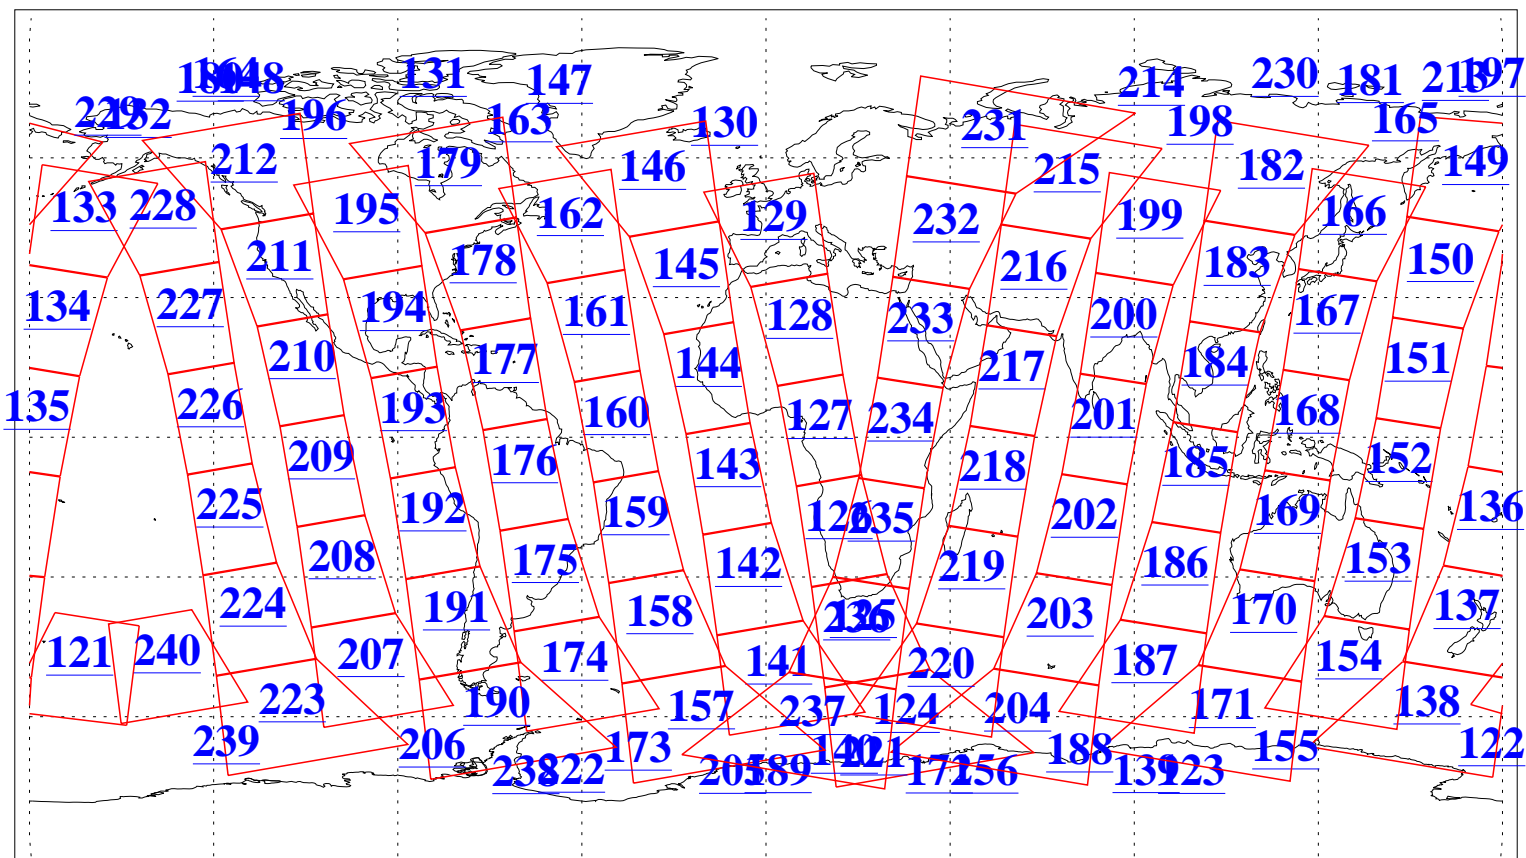

L1B Availability
AMSU Granules: 240
HSB Granules: 0
AIRS Granules: 240

11 Mar 2010
DoY 70
Aqua Day 2868
Granules: 1 to 120

Granules: 121 to 240

Legend: AMSU Available, HSB Available, AIRS Available

L1B Availability
AMSU Granules: 240
HSB Granules: 0
AIRS Granules: 240

11 Mar 2010
DoY 70
Aqua Day 2868
Ascending Granules

Descending Granules

Legend: AMSU Available, HSB Available, AIRS Available

L1B Availability
 AMSU Granules: 240
 HSB Granules: 0
 AIRS Granules: 240

11 Mar 2010
 DoY 70
 Aqua Day 2868