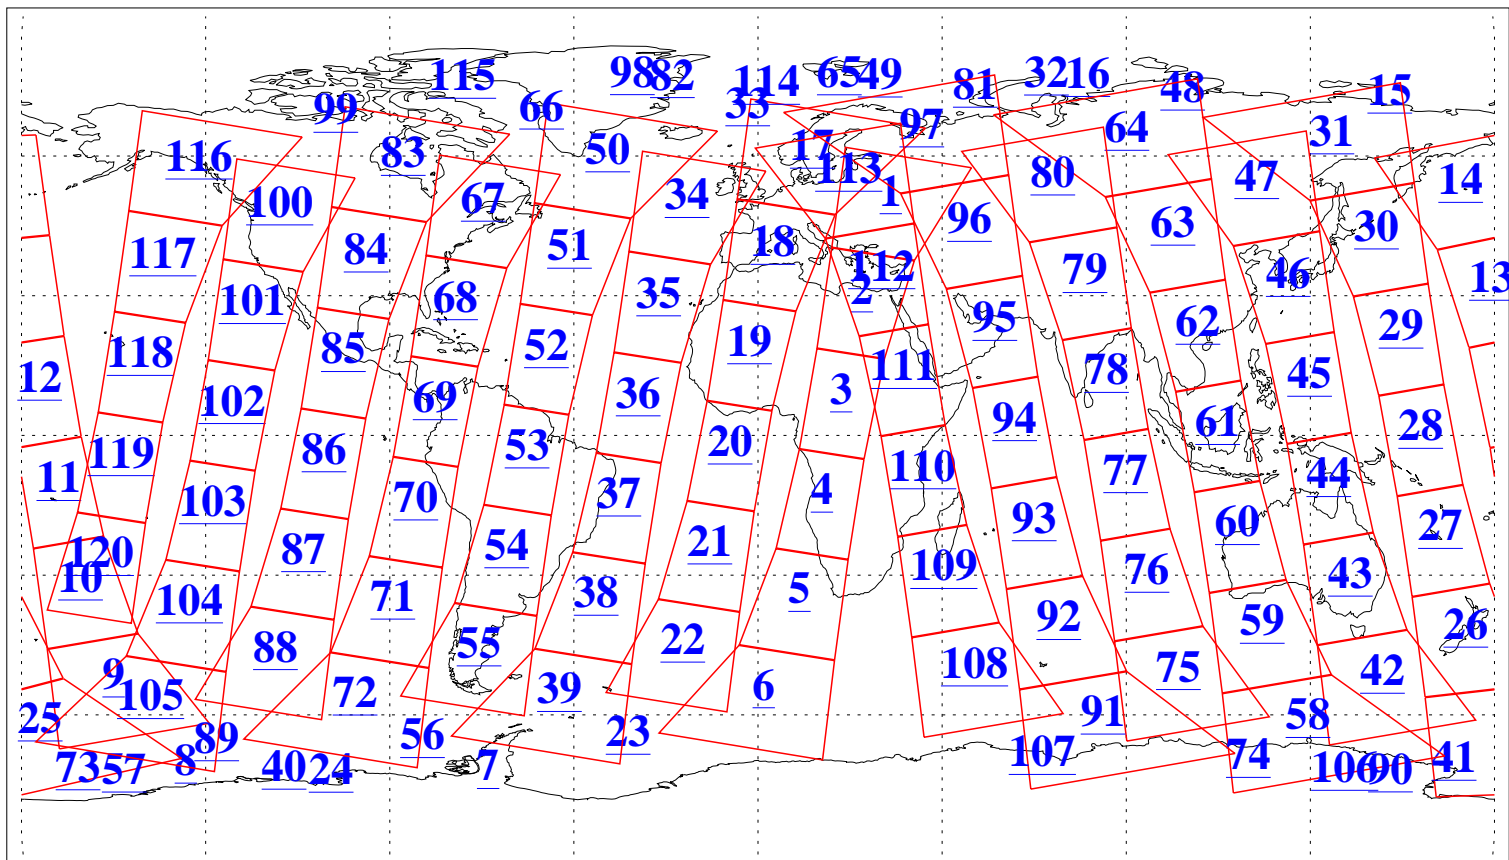

L1B Availability
AMSU Granules: 240
HSB Granules: 0
AIRS Granules: 240

11 Mar 2010
DoY 70
Aqua Day 2868
Granules: 1 to 120

Granules: 121 to 240

Legend: AMSU Available, HSB Available, AIRS Available

L1B Availability
AMSU Granules: 240
HSB Granules: 0
AIRS Granules: 240

11 Mar 2010
DoY 70
Aqua Day 2868
Ascending Granules

Descending Granules

Legend: AMSU Available, HSB Available, AIRS Available

L1B Availability
 AMSU Granules: 240
 HSB Granules: 0
 AIRS Granules: 240

11 Mar 2010
 DoY 70
 Aqua Day 2868

Northern Hemisphere Granules

Southern Hemisphere Granules

Legend: AMSU Available, HSB Available, AIRS Available