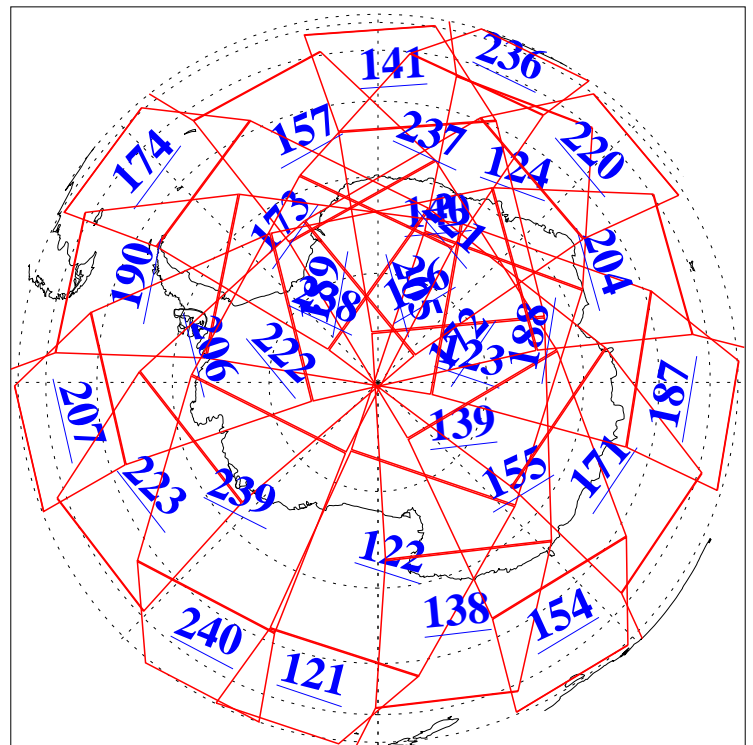

L1B Availability
AMSU Granules: 240
HSB Granules: 0
AIRS Granules: 240

11 Mar 2010
DoY 70
Aqua Day 2868
Granules: 1 to 120

Granules: 121 to 240

Legend: AMSU Available, HSB Available, AIRS Available

L1B Availability
AMSU Granules: 240
HSB Granules: 0
AIRS Granules: 240

11 Mar 2010
DoY 70
Aqua Day 2868
Ascending Granules

Descending Granules

Legend: AMSU Available, HSB Available, AIRS Available

L1B Availability
 AMSU Granules: 240
 HSB Granules: 0
 AIRS Granules: 240

11 Mar 2010
 DoY 70
 Aqua Day 2868

Northern Hemisphere Granules

Southern Hemisphere Granules

Legend: AMSU Available, HSB Available, AIRS Available