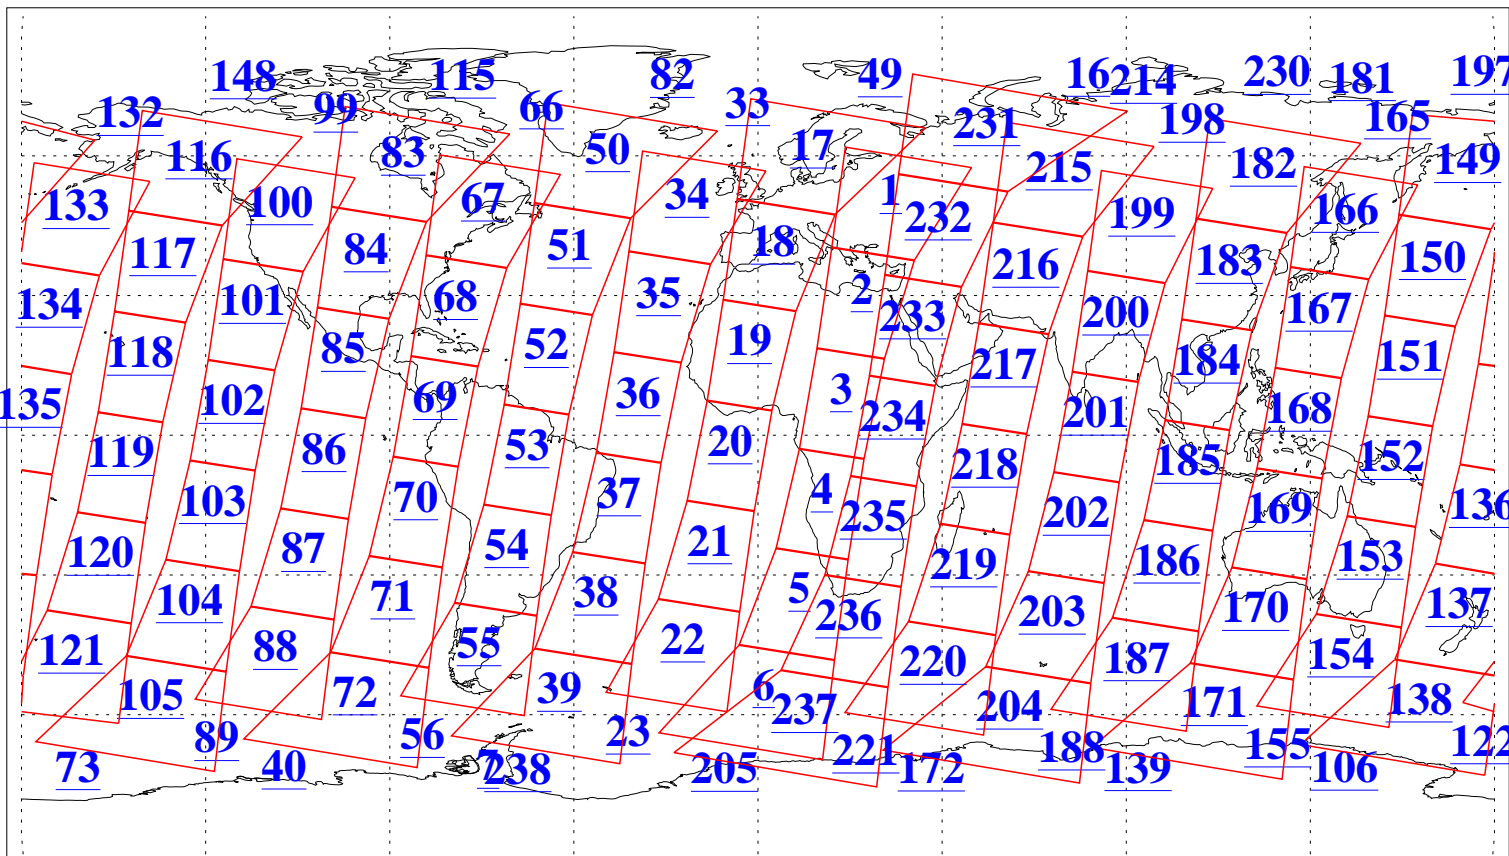

L1B Availability
AMSU Granules: 240
HSB Granules: 0
AIRS Granules: 240

11 Mar 2010
DoY 70
Aqua Day 2868
Granules: 1 to 120

Granules: 121 to 240

Legend: AMSU Available, HSB Available, AIRS Available

L1B Availability
AMSU Granules: 240
HSB Granules: 0
AIRS Granules: 240

11 Mar 2010
DoY 70
Aqua Day 2868
Ascending Granules

Descending Granules

Legend: AMSU Available, HSB Available, AIRS Available

L1B Availability
 AMSU Granules: 240
 HSB Granules: 0
 AIRS Granules: 240

11 Mar 2010
 DoY 70
 Aqua Day 2868

Northern Hemisphere Granules

Southern Hemisphere Granules

Legend: AMSU Available, HSB Available, AIRS Available