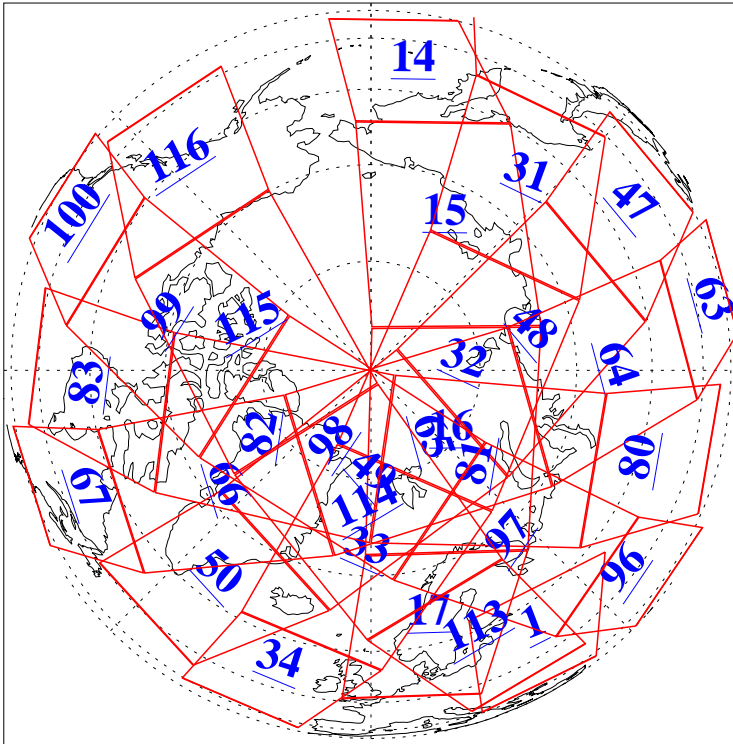

L1B Availability
AMSU Granules: 240
HSB Granules: 0
AIRS Granules: 240

11 Mar 2010
DoY 70
Aqua Day 2868
Granules: 1 to 120

Granules: 121 to 240

Legend: AMSU Available, HSB Available, AIRS Available

L1B Availability
AMSU Granules: 240
HSB Granules: 0
AIRS Granules: 240

11 Mar 2010
DoY 70
Aqua Day 2868
Ascending Granules

Descending Granules

Legend: AMSU Available, HSB Available, AIRS Available

L1B Availability
 AMSU Granules: 240
 HSB Granules: 0
 AIRS Granules: 240

11 Mar 2010
 DoY 70
 Aqua Day 2868

Northern Hemisphere Granules

Southern Hemisphere Granules

Legend: AMSU Available, HSB Available, AIRS Available