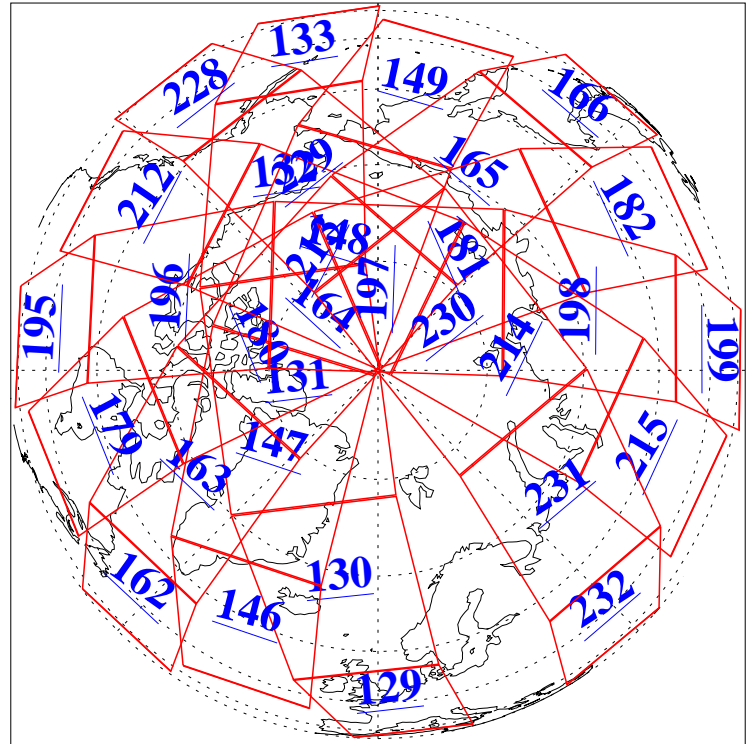

L1B Availability
AMSU Granules: 240
HSB Granules: 0
AIRS Granules: 240

11 Mar 2010
DoY 70
Aqua Day 2868
Granules: 1 to 120

Granules: 121 to 240

Legend: AMSU Available, HSB Available, AIRS Available

L1B Availability
AMSU Granules: 240
HSB Granules: 0
AIRS Granules: 240

11 Mar 2010
DoY 70
Aqua Day 2868
Ascending Granules

Descending Granules

Legend: AMSU Available, HSB Available, AIRS Available

L1B Availability
 AMSU Granules: 240
 HSB Granules: 0
 AIRS Granules: 240

11 Mar 2010
 DoY 70
 Aqua Day 2868

Northern Hemisphere Granules

Southern Hemisphere Granules

Legend: AMSU Available, HSB Available, AIRS Available