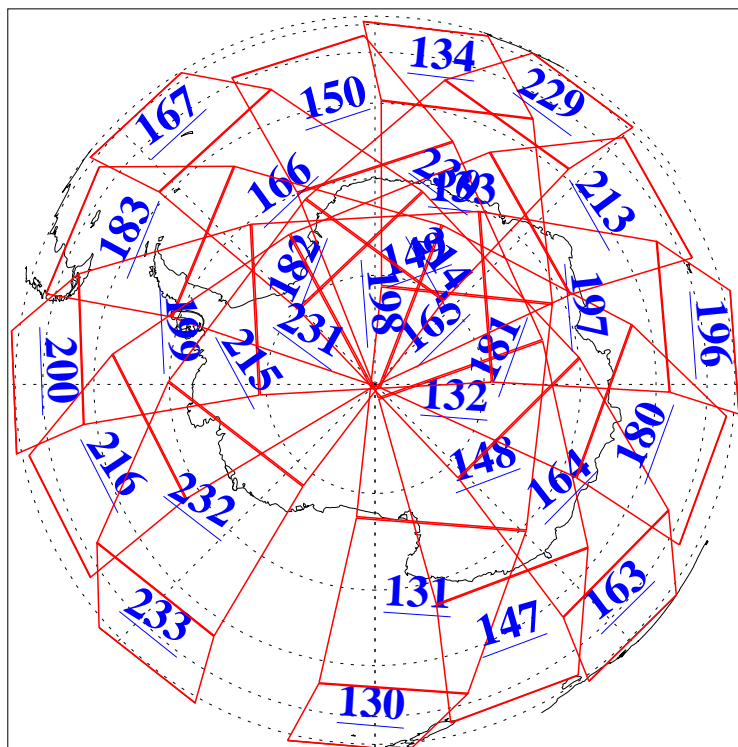

L1B Availability
AMSU Granules: 240
HSB Granules: 0
AIRS Granules: 240

10 Mar 2010
DoY 69
Aqua Day 2867
Granules: 1 to 120

Granules: 121 to 240

Legend: AMSU Available, HSB Available, AIRS Available

L1B Availability
AMSU Granules: 240
HSB Granules: 0
AIRS Granules: 240

10 Mar 2010
DoY 69
Aqua Day 2867
Ascending Granules

Descending Granules

Legend: AMSU Available, HSB Available, AIRS Available

L1B Availability
 AMSU Granules: 240
 HSB Granules: 0
 AIRS Granules: 240

10 Mar 2010
 DoY 69
 Aqua Day 2867

Northern Hemisphere Granules

Southern Hemisphere Granules

Legend: AMSU Available, HSB Available, AIRS Available