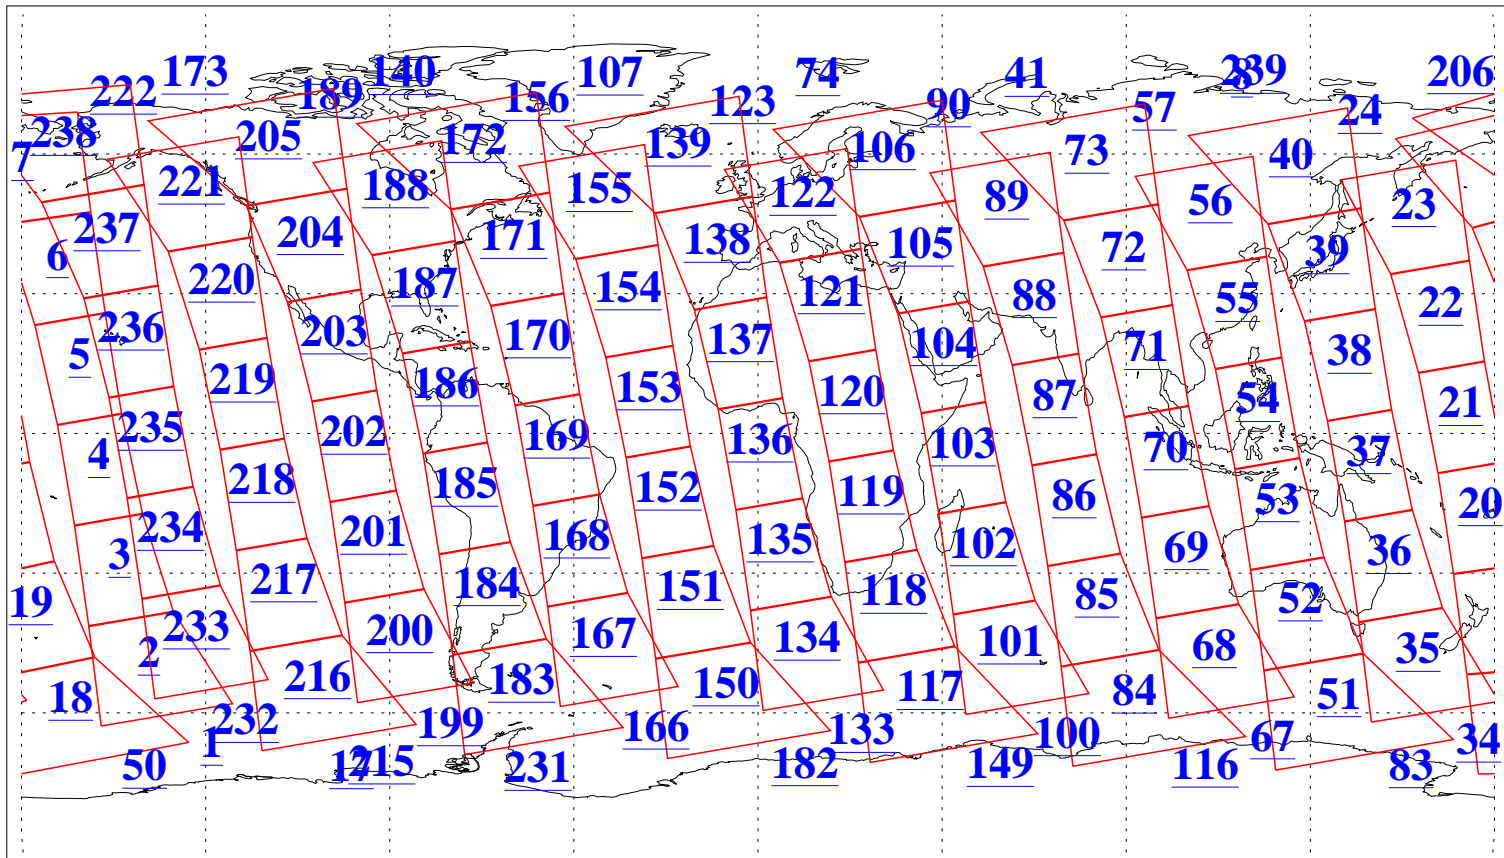

L1B Availability
AMSU Granules: 240
HSB Granules: 0
AIRS Granules: 240

10 Mar 2010
DoY 69
Aqua Day 2867
Granules: 1 to 120

Granules: 121 to 240

Legend: AMSU Available, HSB Available, AIRS Available

L1B Availability
AMSU Granules: 240
HSB Granules: 0
AIRS Granules: 240

10 Mar 2010
DoY 69
Aqua Day 2867
Ascending Granules

Descending Granules

Legend: AMSU Available, HSB Available, AIRS Available

L1B Availability
 AMSU Granules: 240
 HSB Granules: 0
 AIRS Granules: 240

10 Mar 2010
 DoY 69
 Aqua Day 2867

Northern Hemisphere Granules

Southern Hemisphere Granules

Legend: AMSU Available, HSB Available, AIRS Available