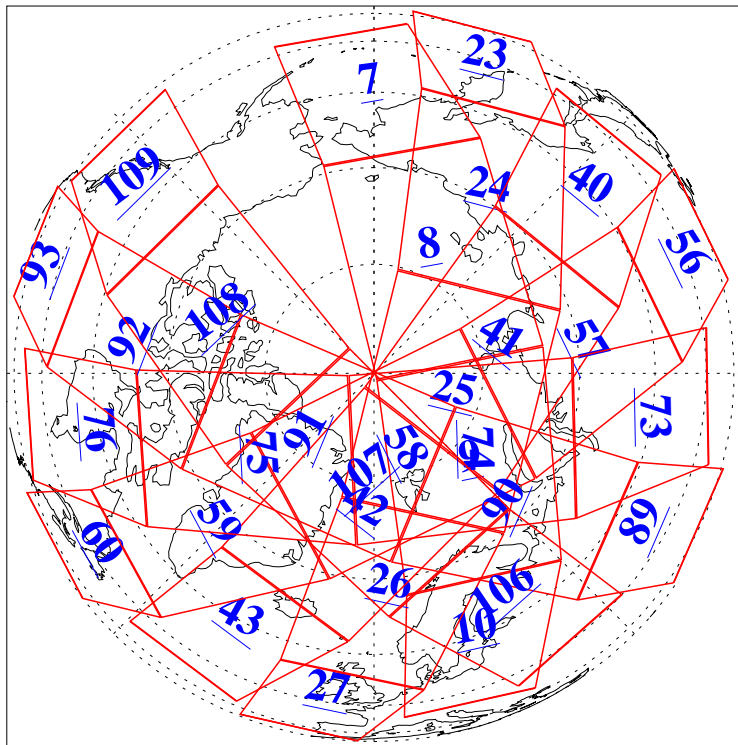

L1B Availability
AMSU Granules: 240
HSB Granules: 0
AIRS Granules: 240

10 Mar 2010
DoY 69
Aqua Day 2867
Granules: 1 to 120

Granules: 121 to 240

Legend: AMSU Available, HSB Available, AIRS Available

L1B Availability
AMSU Granules: 240
HSB Granules: 0
AIRS Granules: 240

10 Mar 2010
DoY 69
Aqua Day 2867
Ascending Granules

Descending Granules

Legend: AMSU Available, HSB Available, AIRS Available

L1B Availability
 AMSU Granules: 240
 HSB Granules: 0
 AIRS Granules: 240

10 Mar 2010
 DoY 69
 Aqua Day 2867

Northern Hemisphere Granules

Southern Hemisphere Granules

Legend: AMSU Available, HSB Available, AIRS Available