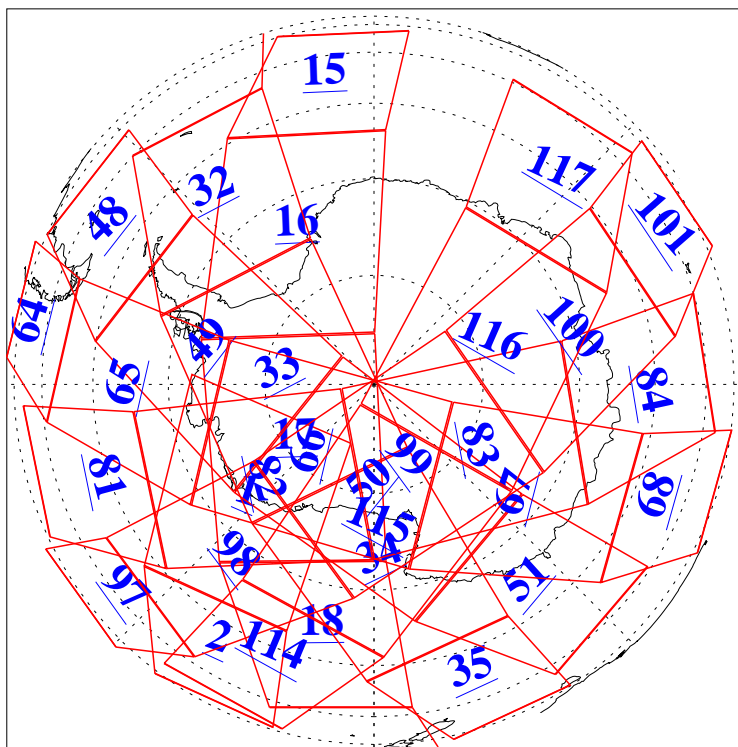

L1B Availability
AMSU Granules: 240
HSB Granules: 0
AIRS Granules: 240

10 Mar 2010
DoY 69
Aqua Day 2867
Granules: 1 to 120

Granules: 121 to 240

Legend: AMSU Available, HSB Available, AIRS Available

L1B Availability
AMSU Granules: 240
HSB Granules: 0
AIRS Granules: 240

10 Mar 2010
DoY 69
Aqua Day 2867
Ascending Granules

Descending Granules

Legend: AMSU Available, HSB Available, AIRS Available

L1B Availability
 AMSU Granules: 240
 HSB Granules: 0
 AIRS Granules: 240

10 Mar 2010
 DoY 69
 Aqua Day 2867

Northern Hemisphere Granules

Southern Hemisphere Granules

Legend: AMSU Available, HSB Available, AIRS Available