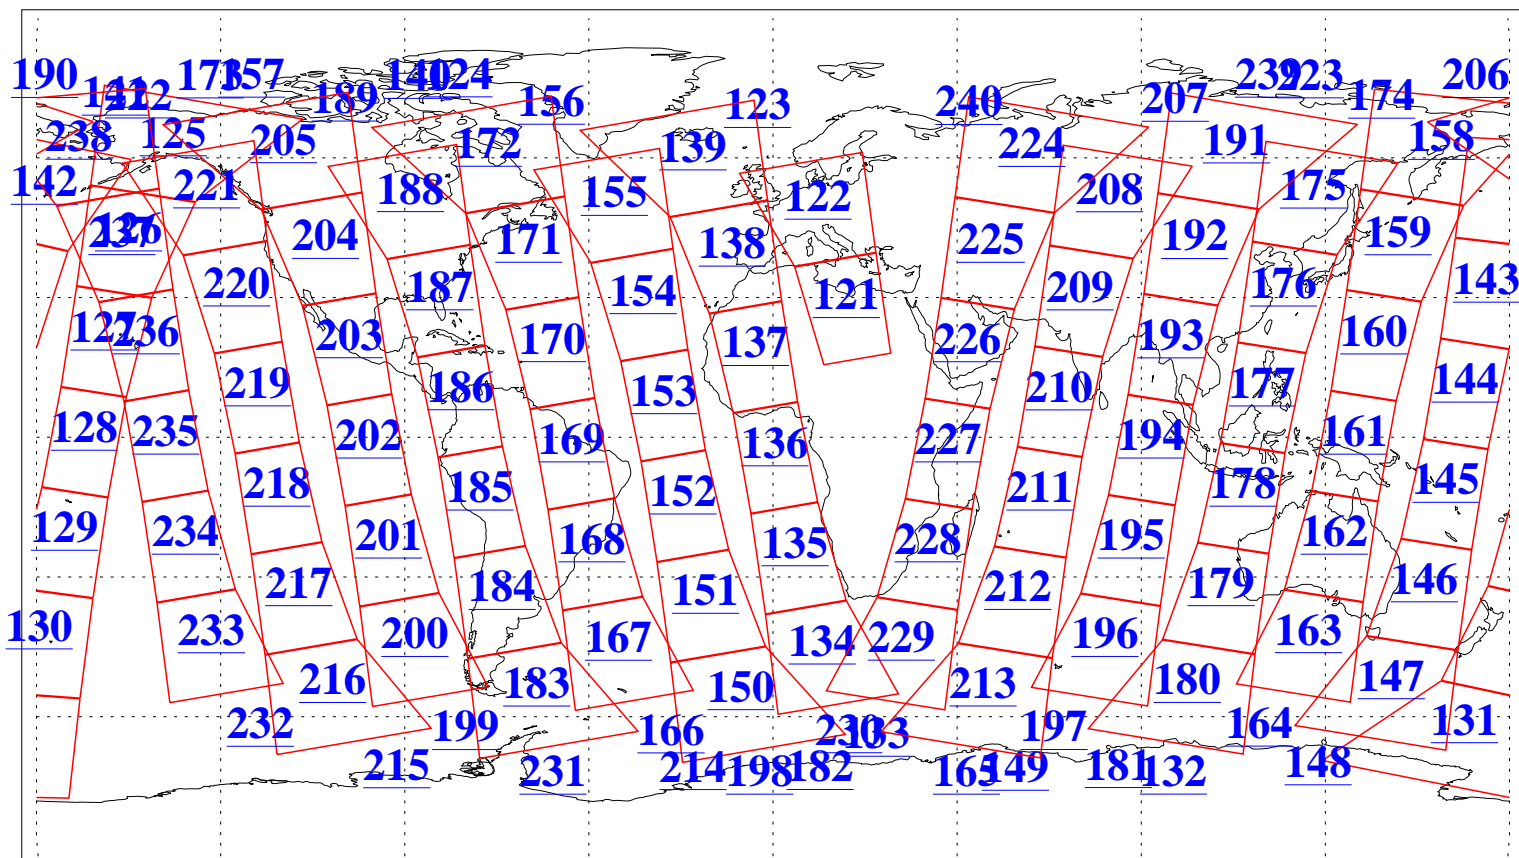

L1B Availability
AMSU Granules: 240
HSB Granules: 0
AIRS Granules: 240

10 Mar 2010
DoY 69
Aqua Day 2867
Granules: 1 to 120

Granules: 121 to 240

Legend: AMSU Available, HSB Available, AIRS Available

L1B Availability
AMSU Granules: 240
HSB Granules: 0
AIRS Granules: 240

10 Mar 2010
DoY 69
Aqua Day 2867
Ascending Granules

Descending Granules

Legend: AMSU Available, HSB Available, AIRS Available

L1B Availability
 AMSU Granules: 240
 HSB Granules: 0
 AIRS Granules: 240

10 Mar 2010
 DoY 69
 Aqua Day 2867

Northern Hemisphere Granules

Southern Hemisphere Granules

Legend: AMSU Available, HSB Available, AIRS Available