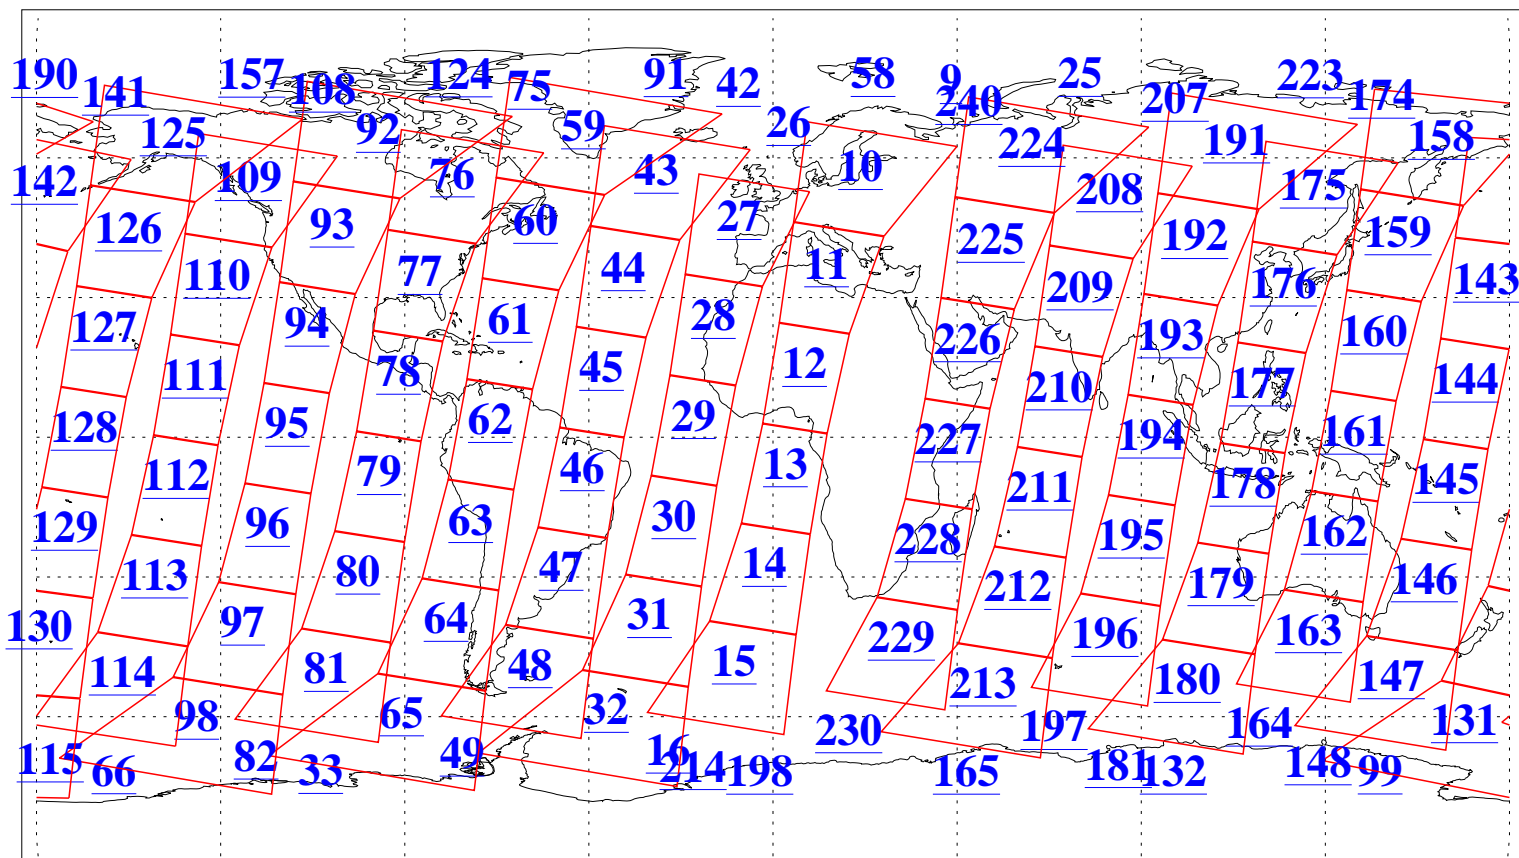

L1B Availability
AMSU Granules: 240
HSB Granules: 0
AIRS Granules: 240

10 Mar 2010
DoY 69
Aqua Day 2867
Granules: 1 to 120

Granules: 121 to 240

Legend: AMSU Available, HSB Available, AIRS Available

L1B Availability
AMSU Granules: 240
HSB Granules: 0
AIRS Granules: 240

10 Mar 2010
DoY 69
Aqua Day 2867
Ascending Granules

Descending Granules

Legend: AMSU Available, HSB Available, AIRS Available

L1B Availability
 AMSU Granules: 240
 HSB Granules: 0
 AIRS Granules: 240

10 Mar 2010
 DoY 69
 Aqua Day 2867

Northern Hemisphere Granules

Southern Hemisphere Granules

Legend: AMSU Available, HSB Available, AIRS Available