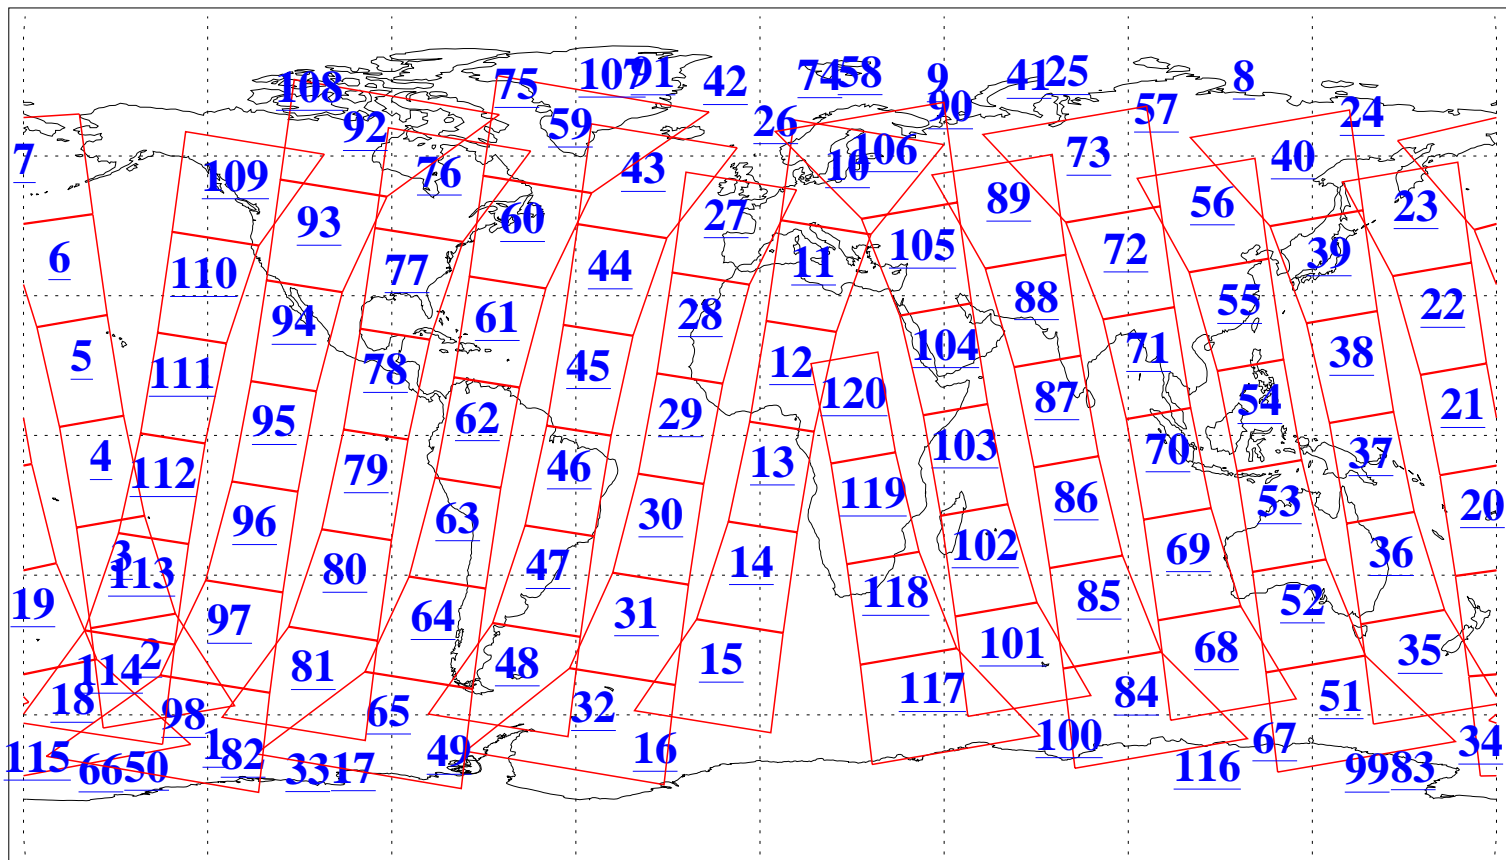

L1B Availability
AMSU Granules: 240
HSB Granules: 0
AIRS Granules: 240

10 Mar 2010
DoY 69
Aqua Day 2867
Granules: 1 to 120

Granules: 121 to 240

Legend: AMSU Available, HSB Available, AIRS Available

L1B Availability
AMSU Granules: 240
HSB Granules: 0
AIRS Granules: 240

10 Mar 2010
DoY 69
Aqua Day 2867
Ascending Granules

Descending Granules

Legend: AMSU Available, HSB Available, AIRS Available

L1B Availability
 AMSU Granules: 240
 HSB Granules: 0
 AIRS Granules: 240

10 Mar 2010
 DoY 69
 Aqua Day 2867

Northern Hemisphere Granules

Southern Hemisphere Granules

Legend: AMSU Available, HSB Available, AIRS Available