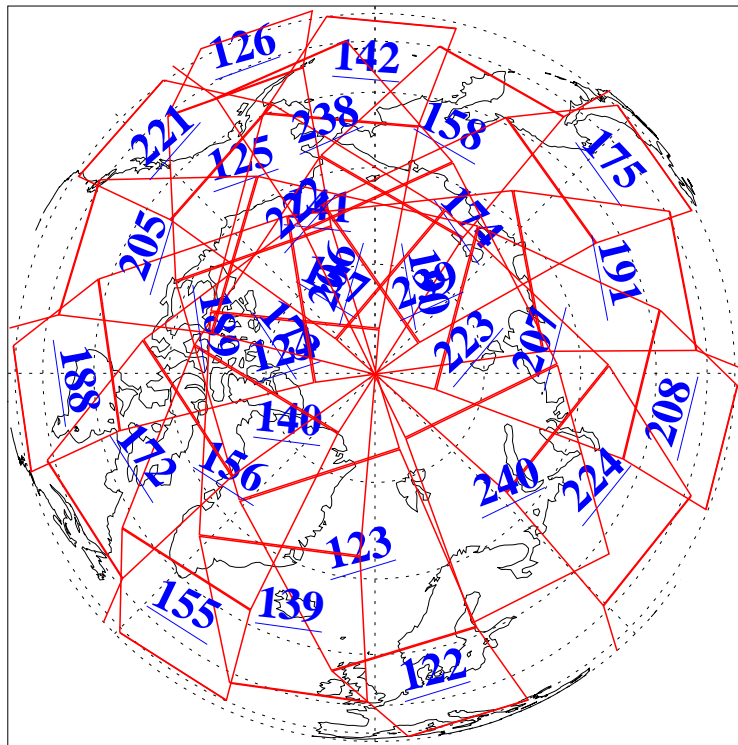

L1B Availability
AMSU Granules: 240
HSB Granules: 0
AIRS Granules: 240

10 Mar 2010
DoY 69
Aqua Day 2867
Granules: 1 to 120

Granules: 121 to 240

Legend: AMSU Available, HSB Available, AIRS Available

L1B Availability
AMSU Granules: 240
HSB Granules: 0
AIRS Granules: 240

10 Mar 2010
DoY 69
Aqua Day 2867
Ascending Granules

Descending Granules

Legend: AMSU Available, HSB Available, AIRS Available

L1B Availability
 AMSU Granules: 240
 HSB Granules: 0
 AIRS Granules: 240

10 Mar 2010
 DoY 69
 Aqua Day 2867

Northern Hemisphere Granules

Southern Hemisphere Granules

Legend: AMSU Available, HSB Available, AIRS Available