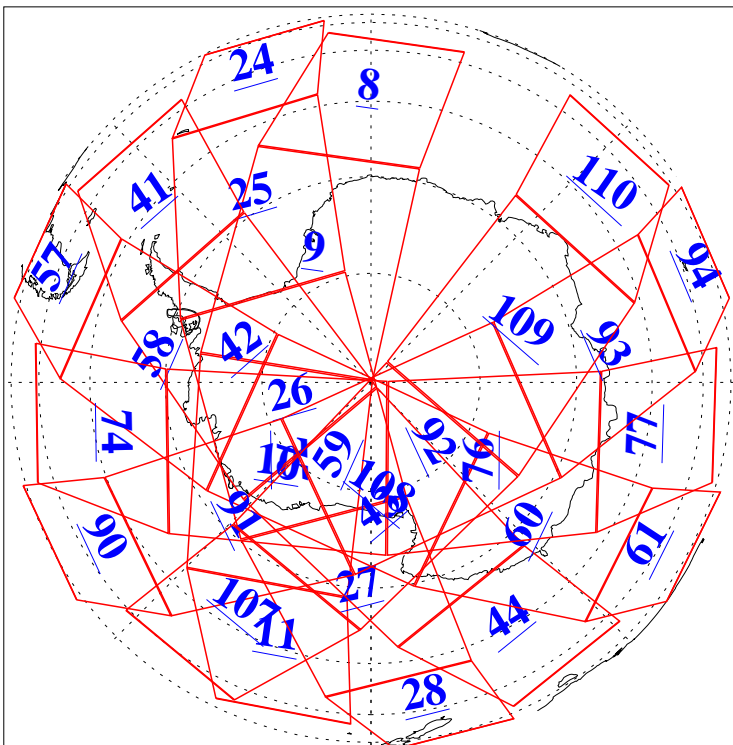

L1B Availability
AMSU Granules: 240
HSB Granules: 0
AIRS Granules: 212

9 Mar 2010
DoY 68
Aqua Day 2866
Granules: 1 to 120

Granules: 121 to 240

Legend: AMSU Available, HSB Available, AIRS Available

L1B Availability
AMSU Granules: 240
HSB Granules: 0
AIRS Granules: 212

9 Mar 2010
DoY 68
Aqua Day 2866

Ascending Granules

Descending Granules

Legend: AMSU Available, HSB Available, AIRS Available

L1B Availability
AMSU Granules: 240
HSB Granules: 0
AIRS Granules: 212

9 Mar 2010
DoY 68
Aqua Day 2866

Northern Hemisphere Granules

Southern Hemisphere Granules

Legend: AMSU Available, HSB Available, AIRS Available