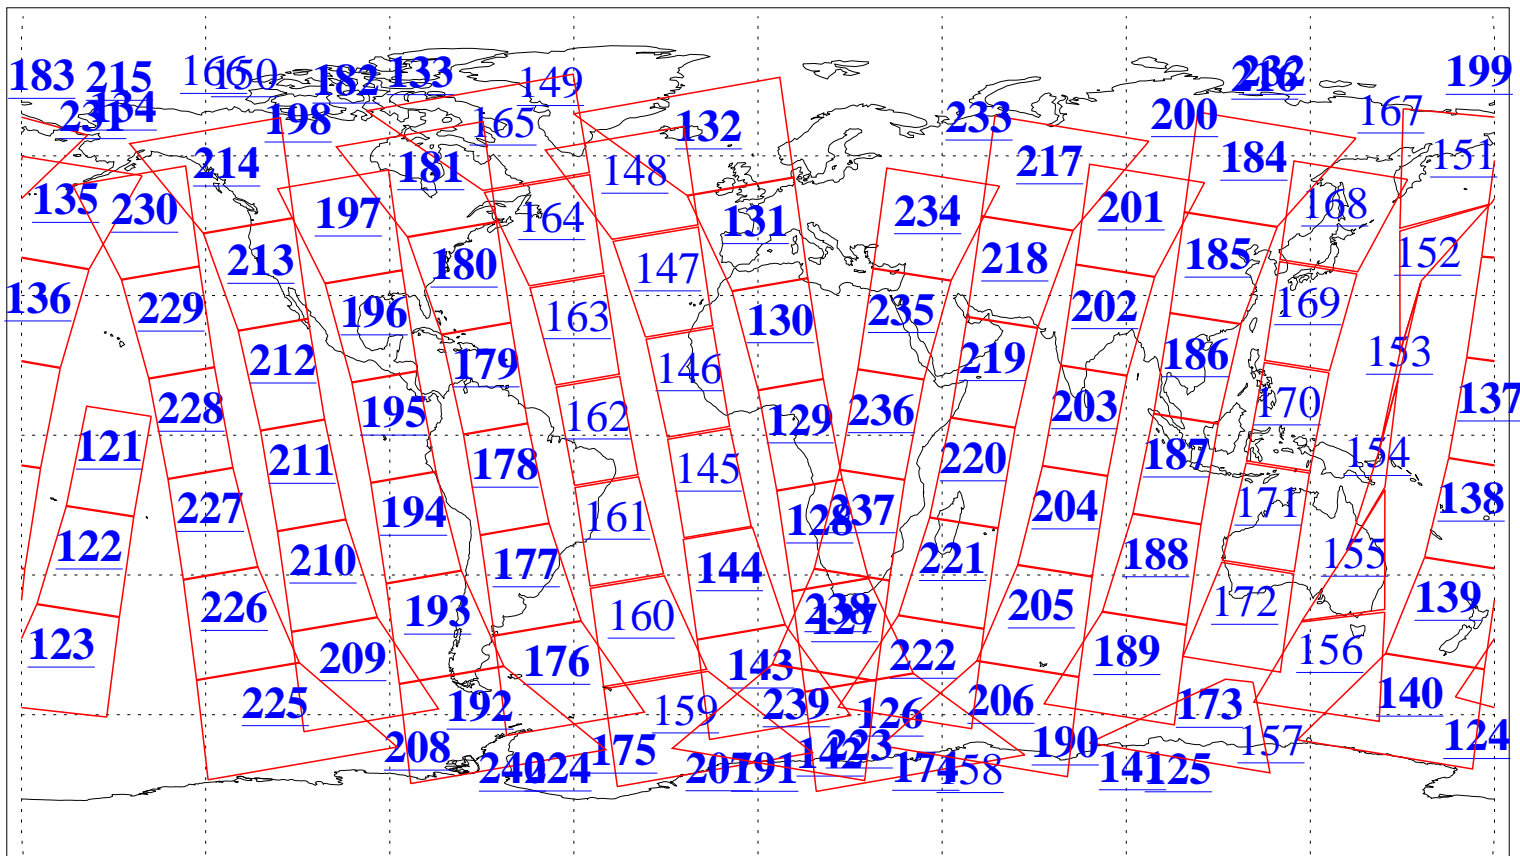

L1B Availability
AMSU Granules: 240
HSB Granules: 0
AIRS Granules: 212

9 Mar 2010
DoY 68
Aqua Day 2866
Granules: 1 to 120

Granules: 121 to 240

Legend: AMSU Available, HSB Available, AIRS Available

L1B Availability
AMSU Granules: 240
HSB Granules: 0
AIRS Granules: 212

9 Mar 2010
DoY 68
Aqua Day 2866

Ascending Granules

Descending Granules

Legend: AMSU Available, HSB Available, AIRS Available

L1B Availability
AMSU Granules: 240
HSB Granules: 0
AIRS Granules: 212

9 Mar 2010
DoY 68
Aqua Day 2866

Northern Hemisphere Granules

Southern Hemisphere Granules

Legend: AMSU Available, HSB Available, AIRS Available