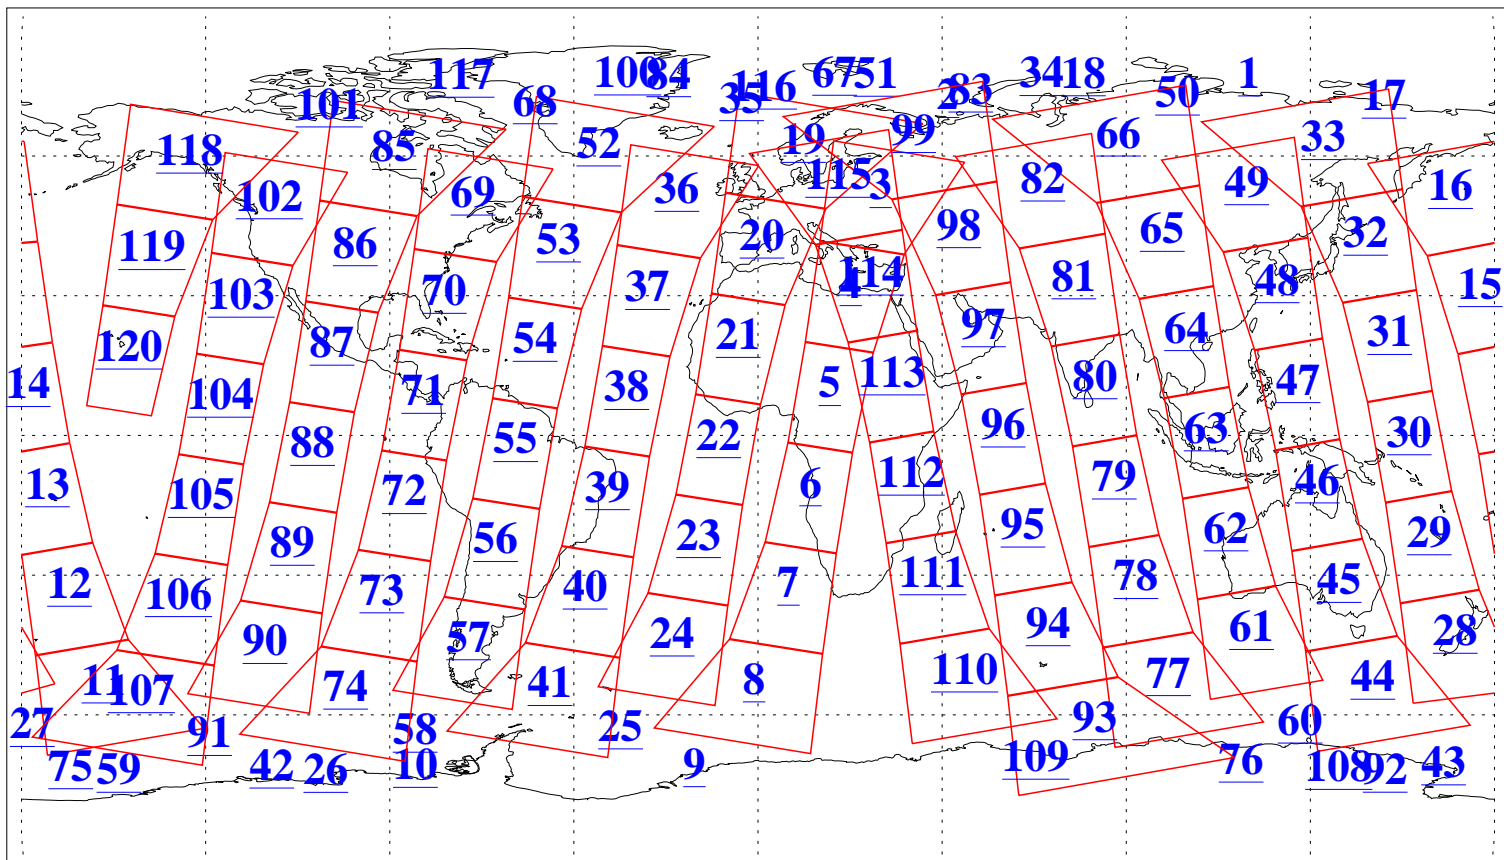

L1B Availability
AMSU Granules: 240
HSB Granules: 0
AIRS Granules: 212

9 Mar 2010
DoY 68
Aqua Day 2866
Granules: 1 to 120

Granules: 121 to 240

Legend: AMSU Available, HSB Available, AIRS Available

L1B Availability
AMSU Granules: 240
HSB Granules: 0
AIRS Granules: 212

9 Mar 2010
DoY 68
Aqua Day 2866

Ascending Granules

Descending Granules

Legend: AMSU Available, HSB Available, AIRS Available

L1B Availability
AMSU Granules: 240
HSB Granules: 0
AIRS Granules: 212

9 Mar 2010
DoY 68
Aqua Day 2866

Northern Hemisphere Granules

Southern Hemisphere Granules

Legend: AMSU Available, HSB Available, AIRS Available