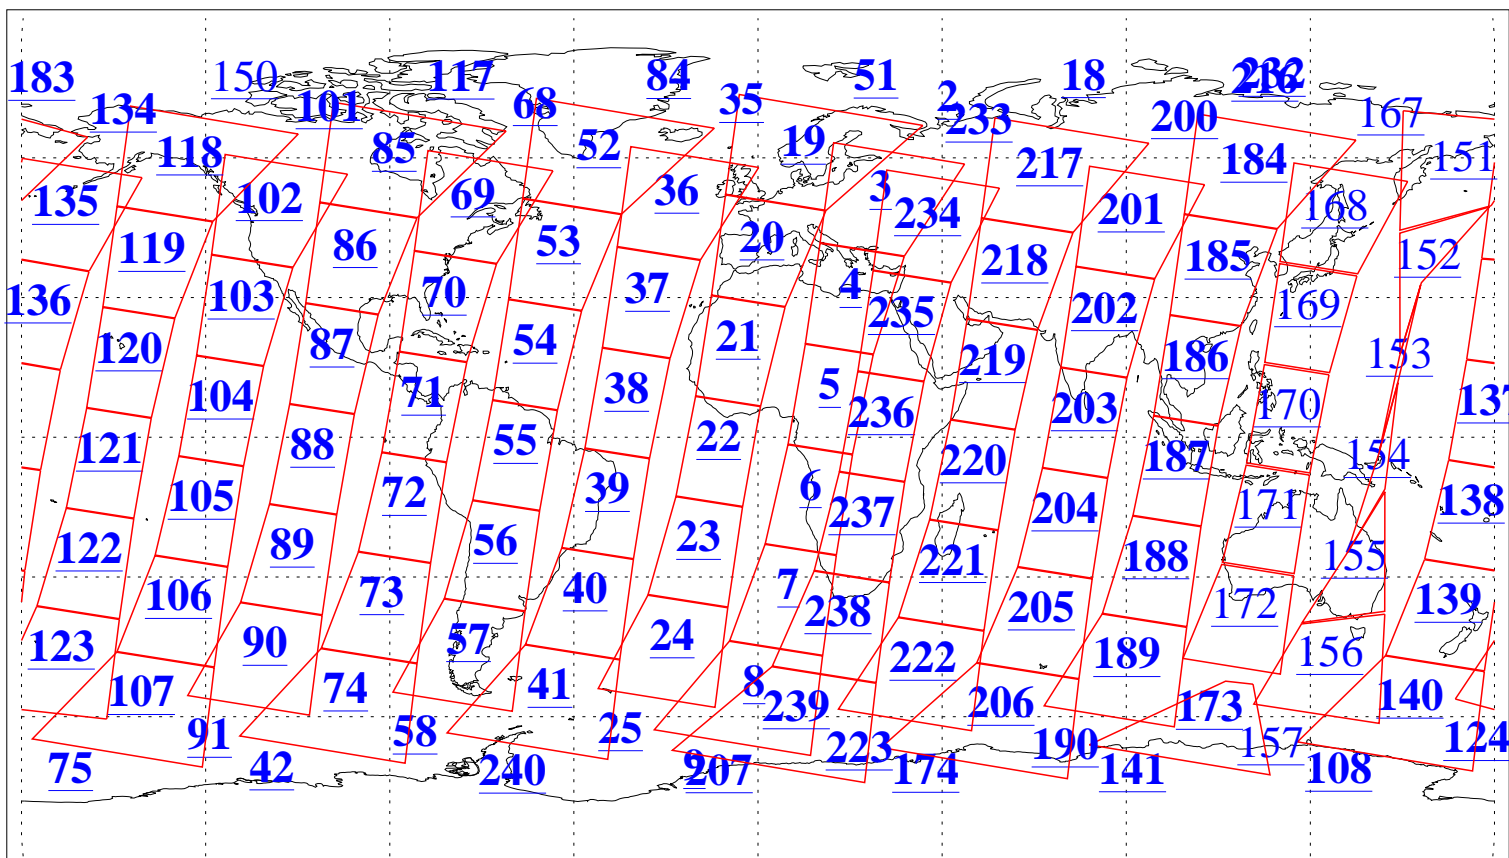

L1B Availability
AMSU Granules: 240
HSB Granules: 0
AIRS Granules: 212

9 Mar 2010
DoY 68
Aqua Day 2866
Granules: 1 to 120

Granules: 121 to 240

Legend: AMSU Available, HSB Available, AIRS Available

L1B Availability
AMSU Granules: 240
HSB Granules: 0
AIRS Granules: 212

9 Mar 2010
DoY 68
Aqua Day 2866

Ascending Granules

Descending Granules

Legend: AMSU Available, HSB Available, AIRS Available

L1B Availability
AMSU Granules: 240
HSB Granules: 0
AIRS Granules: 212

9 Mar 2010
DoY 68
Aqua Day 2866

Northern Hemisphere Granules

Southern Hemisphere Granules

Legend: AMSU Available, HSB Available, AIRS Available