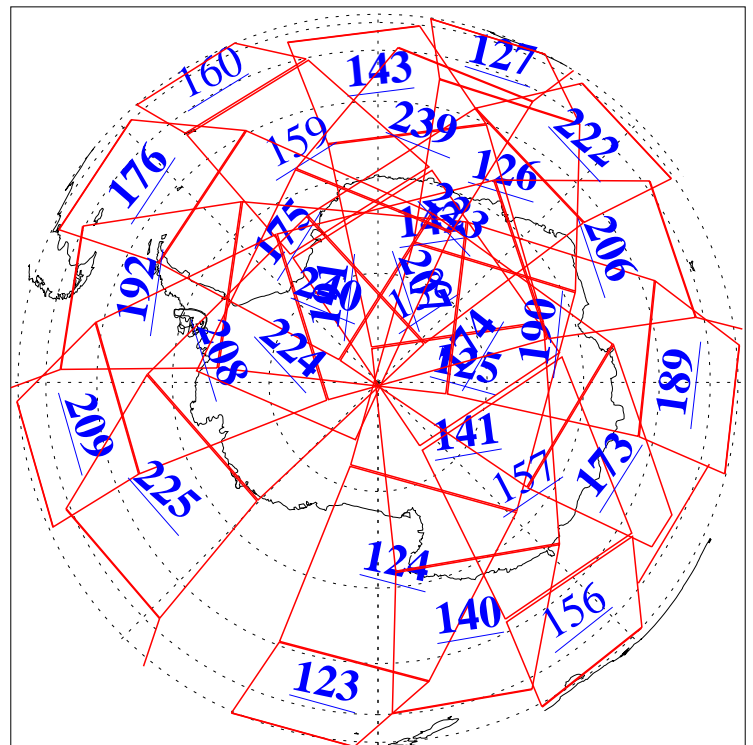

L1B Availability
AMSU Granules: 240
HSB Granules: 0
AIRS Granules: 212

9 Mar 2010
DoY 68
Aqua Day 2866
Granules: 1 to 120

Granules: 121 to 240

Legend: AMSU Available, HSB Available, AIRS Available

L1B Availability
AMSU Granules: 240
HSB Granules: 0
AIRS Granules: 212

9 Mar 2010
DoY 68
Aqua Day 2866

Ascending Granules

Descending Granules

Legend: AMSU Available, HSB Available, AIRS Available

L1B Availability
AMSU Granules: 240
HSB Granules: 0
AIRS Granules: 212

9 Mar 2010
DoY 68
Aqua Day 2866

Northern Hemisphere Granules

Southern Hemisphere Granules

Legend: AMSU Available, HSB Available, AIRS Available