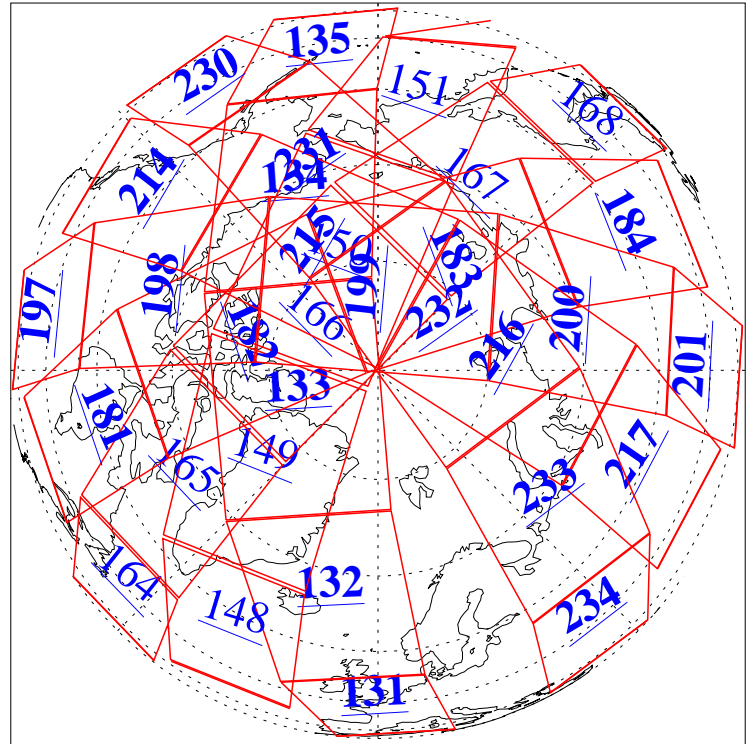

L1B Availability
AMSU Granules: 240
HSB Granules: 0
AIRS Granules: 212

9 Mar 2010
DoY 68
Aqua Day 2866
Granules: 1 to 120

Granules: 121 to 240

Legend: AMSU Available, HSB Available, AIRS Available

L1B Availability
AMSU Granules: 240
HSB Granules: 0
AIRS Granules: 212

9 Mar 2010
DoY 68
Aqua Day 2866

Ascending Granules

Descending Granules

Legend: AMSU Available, HSB Available, AIRS Available

L1B Availability
AMSU Granules: 240
HSB Granules: 0
AIRS Granules: 212

9 Mar 2010
DoY 68
Aqua Day 2866

Northern Hemisphere Granules

Southern Hemisphere Granules

Legend: AMSU Available, HSB Available, AIRS Available