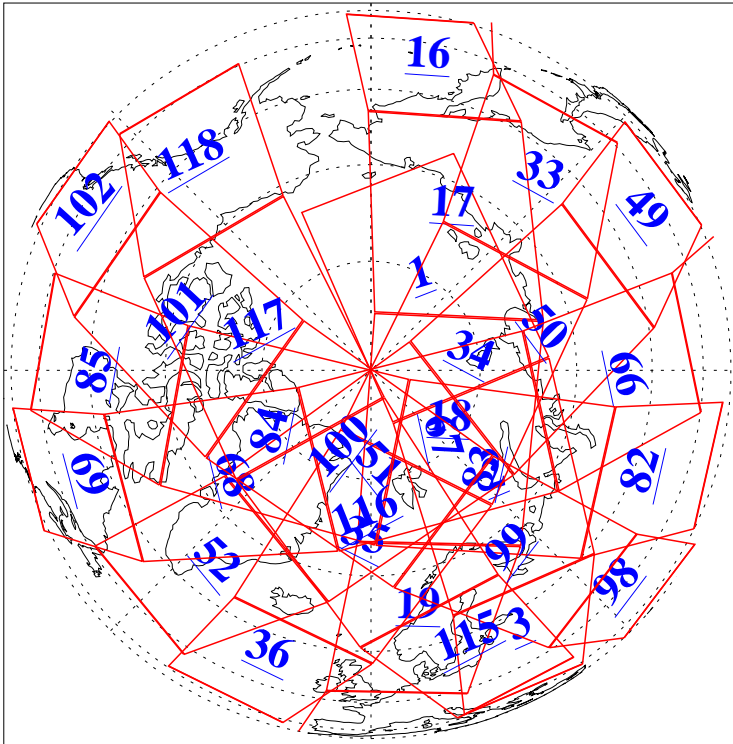

L1B Availability
AMSU Granules: 240
HSB Granules: 0
AIRS Granules: 212

9 Mar 2010
DoY 68
Aqua Day 2866
Granules: 1 to 120

Granules: 121 to 240

Legend: AMSU Available, HSB Available, AIRS Available

L1B Availability
AMSU Granules: 240
HSB Granules: 0
AIRS Granules: 212

9 Mar 2010
DoY 68
Aqua Day 2866

Ascending Granules

Descending Granules

Legend: AMSU Available, HSB Available, AIRS Available

L1B Availability
AMSU Granules: 240
HSB Granules: 0
AIRS Granules: 212

9 Mar 2010
DoY 68
Aqua Day 2866

Northern Hemisphere Granules

Southern Hemisphere Granules

Legend: AMSU Available, HSB Available, AIRS Available