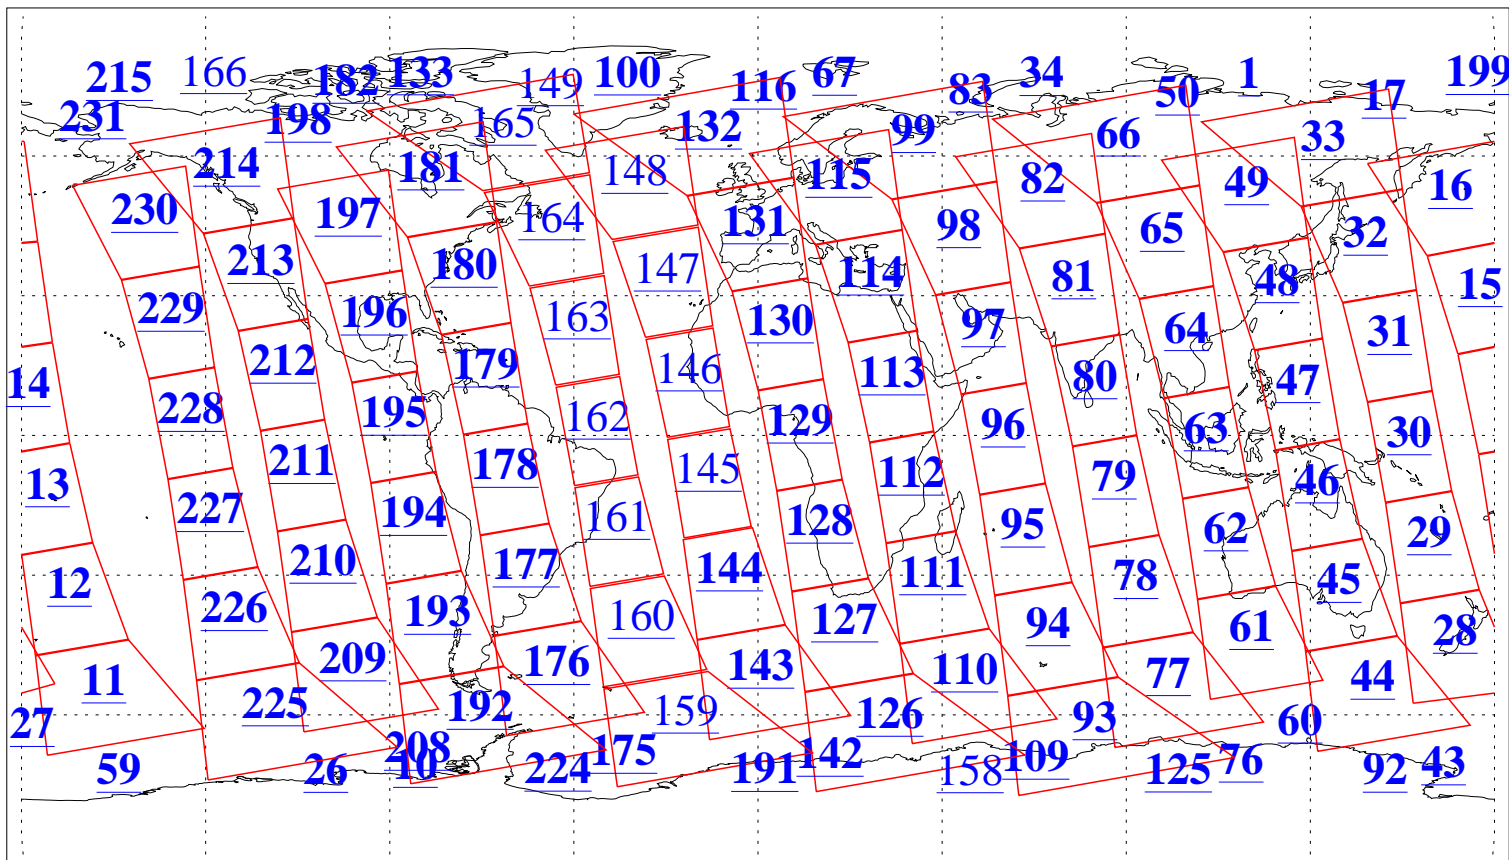

L1B Availability
AMSU Granules: 240
HSB Granules: 0
AIRS Granules: 212

9 Mar 2010
DoY 68
Aqua Day 2866
Granules: 1 to 120

Granules: 121 to 240

Legend: AMSU Available, HSB Available, AIRS Available

L1B Availability
AMSU Granules: 240
HSB Granules: 0
AIRS Granules: 212

9 Mar 2010
DoY 68
Aqua Day 2866

Ascending Granules

Descending Granules

Legend: AMSU Available, HSB Available, AIRS Available

L1B Availability
AMSU Granules: 240
HSB Granules: 0
AIRS Granules: 212

9 Mar 2010
DoY 68
Aqua Day 2866

Northern Hemisphere Granules

Southern Hemisphere Granules

Legend: AMSU Available, HSB Available, AIRS Available