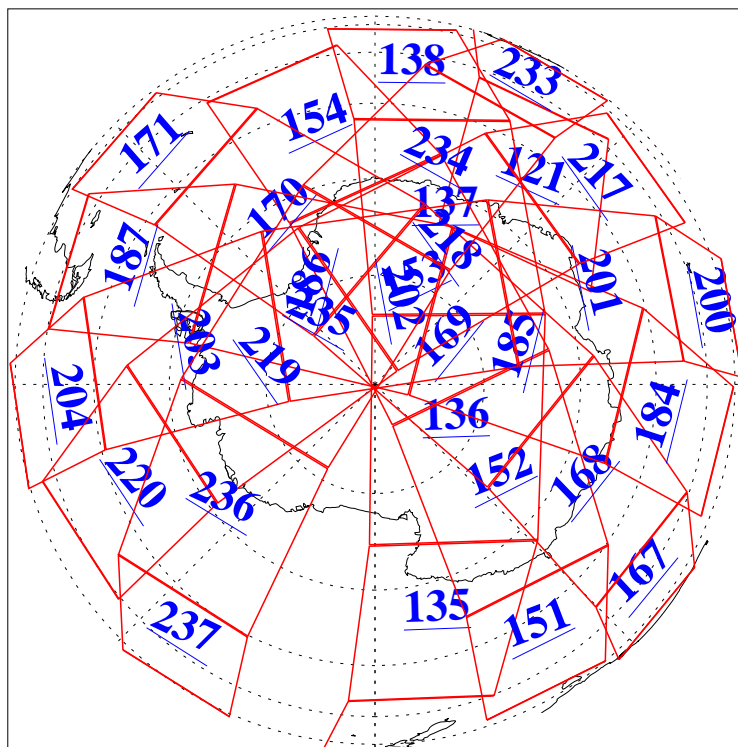

L1B Availability  
AMSU Granules: 240  
HSB Granules: 0  
AIRS Granules: 240

6 Mar 2010  
DoY 65  
Aqua Day 2863  
Granules: 1 to 120

Granules: 121 to 240

Legend: AMSU Available, HSB Available, AIRS Available

L1B Availability  
AMSU Granules: 240  
HSB Granules: 0  
AIRS Granules: 240

6 Mar 2010  
DoY 65  
Aqua Day 2863  
Ascending Granules

Descending Granules

Legend: AMSU Available, HSB Available, AIRS Available

L1B Availability  
 AMSU Granules: 240  
 HSB Granules: 0  
 AIRS Granules: 240

6 Mar 2010  
 DoY 65  
 Aqua Day 2863

Northern Hemisphere Granules

Southern Hemisphere Granules

Legend: AMSU Available, HSB Available, AIRS Available