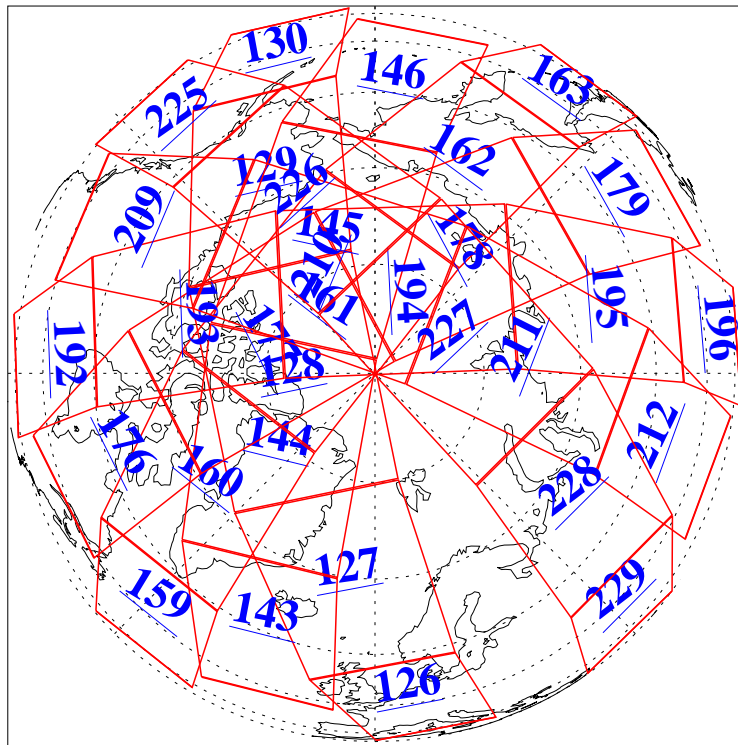

L1B Availability  
AMSU Granules: 240  
HSB Granules: 0  
AIRS Granules: 240

6 Mar 2010  
DoY 65  
Aqua Day 2863  
Ascending Granules

Descending Granules

Legend: AMSU Available, HSB Available, AIRS Available

L1B Availability  
 AMSU Granules: 240  
 HSB Granules: 0  
 AIRS Granules: 240

6 Mar 2010  
 DoY 65  
 Aqua Day 2863

Northern Hemisphere Granules

Southern Hemisphere Granules

Legend: AMSU Available, HSB Available, AIRS Available