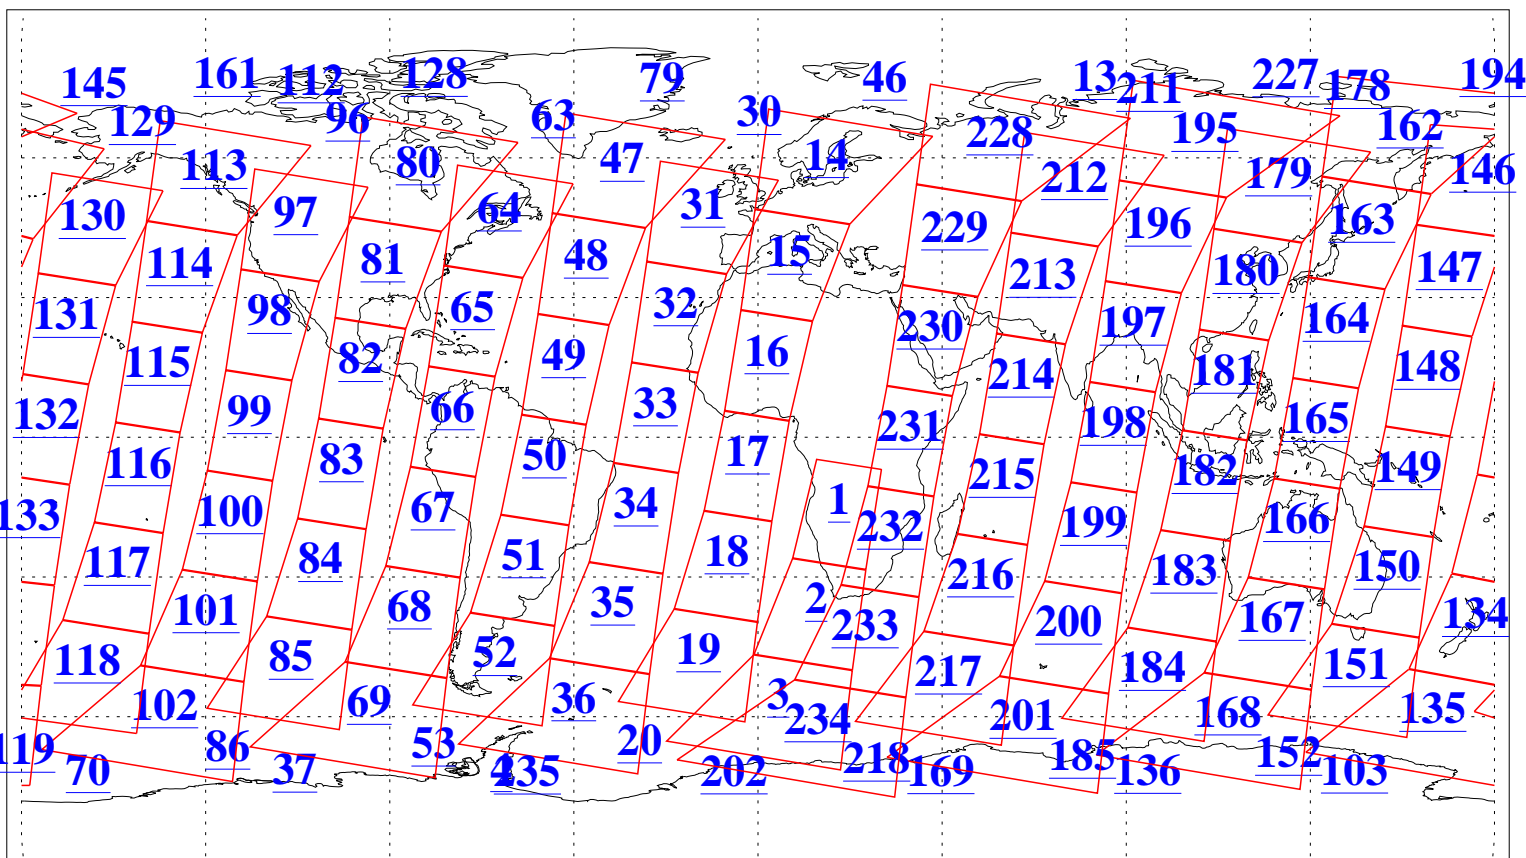

L1B Availability  
AMSU Granules: 240  
HSB Granules: 0  
AIRS Granules: 240

6 Mar 2010  
DoY 65  
Aqua Day 2863  
Granules: 1 to 120

Granules: 121 to 240

Legend: AMSU Available, HSB Available, AIRS Available

L1B Availability  
AMSU Granules: 240  
HSB Granules: 0  
AIRS Granules: 240

6 Mar 2010  
DoY 65  
Aqua Day 2863  
Ascending Granules

Descending Granules

Legend: AMSU Available, HSB Available, AIRS Available

L1B Availability  
 AMSU Granules: 240  
 HSB Granules: 0  
 AIRS Granules: 240

6 Mar 2010  
 DoY 65  
 Aqua Day 2863

Northern Hemisphere Granules

Southern Hemisphere Granules

Legend: AMSU Available, HSB Available, AIRS Available