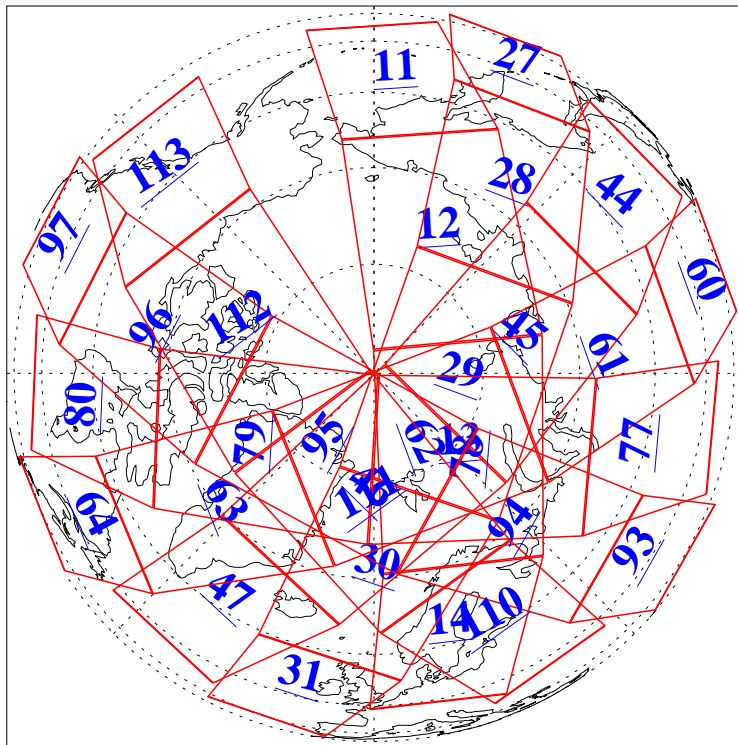

L1B Availability  
AMSU Granules: 240  
HSB Granules: 0  
AIRS Granules: 240

6 Mar 2010  
DoY 65  
Aqua Day 2863  
Granules: 1 to 120

Granules: 121 to 240

Legend: AMSU Available, HSB Available, AIRS Available

L1B Availability  
AMSU Granules: 240  
HSB Granules: 0  
AIRS Granules: 240

6 Mar 2010  
DoY 65  
Aqua Day 2863  
Ascending Granules

Descending Granules

Legend: AMSU Available, HSB Available, AIRS Available

L1B Availability  
 AMSU Granules: 240  
 HSB Granules: 0  
 AIRS Granules: 240

6 Mar 2010  
 DoY 65  
 Aqua Day 2863

Northern Hemisphere Granules

Southern Hemisphere Granules

Legend: AMSU Available, HSB Available, AIRS Available