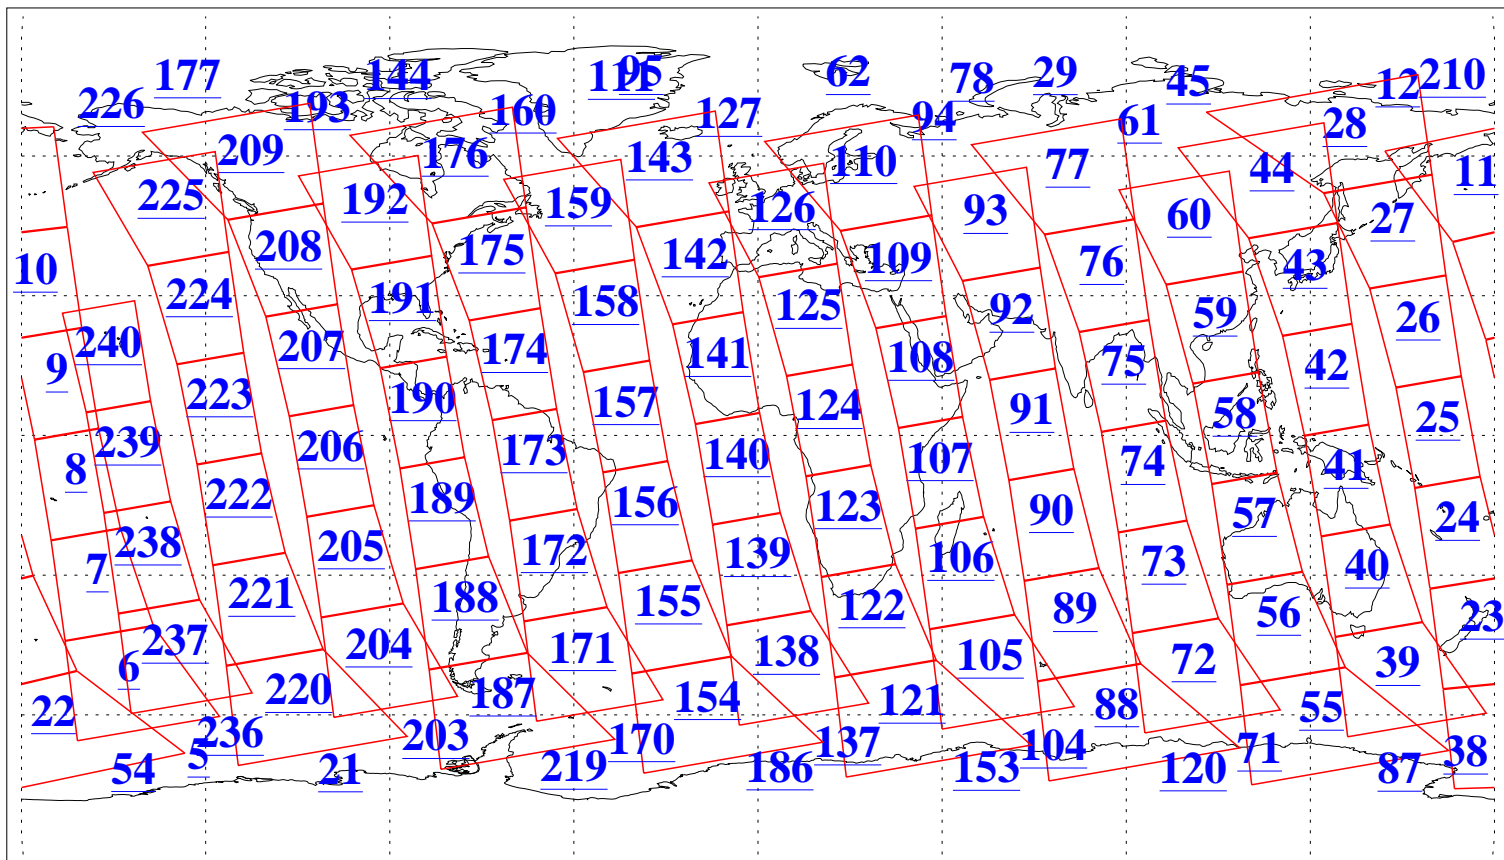

L1B Availability  
AMSU Granules: 240  
HSB Granules: 0  
AIRS Granules: 240

6 Mar 2010  
DoY 65  
Aqua Day 2863  
Granules: 1 to 120

Granules: 121 to 240

Legend: AMSU Available, HSB Available, AIRS Available

L1B Availability  
AMSU Granules: 240  
HSB Granules: 0  
AIRS Granules: 240

6 Mar 2010  
DoY 65  
Aqua Day 2863  
Ascending Granules

Descending Granules

Legend: AMSU Available, HSB Available, AIRS Available

L1B Availability  
 AMSU Granules: 240  
 HSB Granules: 0  
 AIRS Granules: 240

6 Mar 2010  
 DoY 65  
 Aqua Day 2863

Northern Hemisphere Granules

Southern Hemisphere Granules

Legend: AMSU Available, HSB Available, AIRS Available