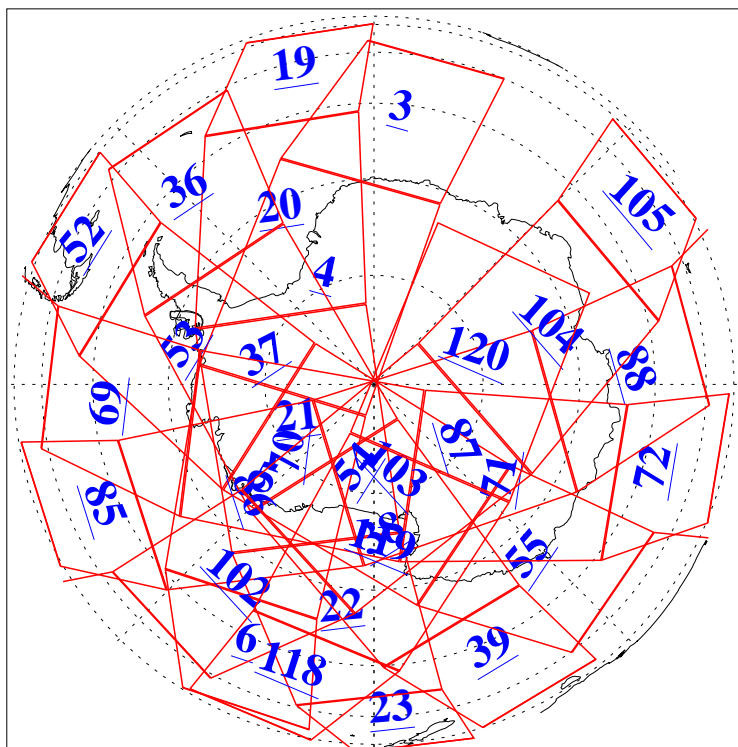

L1B Availability  
AMSU Granules: 240  
HSB Granules: 0  
AIRS Granules: 240

6 Mar 2010  
DoY 65  
Aqua Day 2863  
Granules: 1 to 120

Granules: 121 to 240

Legend: AMSU Available, HSB Available, AIRS Available

L1B Availability  
AMSU Granules: 240  
HSB Granules: 0  
AIRS Granules: 240

6 Mar 2010  
DoY 65  
Aqua Day 2863  
Ascending Granules

Descending Granules

Legend: AMSU Available, HSB Available, AIRS Available

L1B Availability  
 AMSU Granules: 240  
 HSB Granules: 0  
 AIRS Granules: 240

6 Mar 2010  
 DoY 65  
 Aqua Day 2863

Northern Hemisphere Granules

Southern Hemisphere Granules

Legend: AMSU Available, HSB Available, AIRS Available