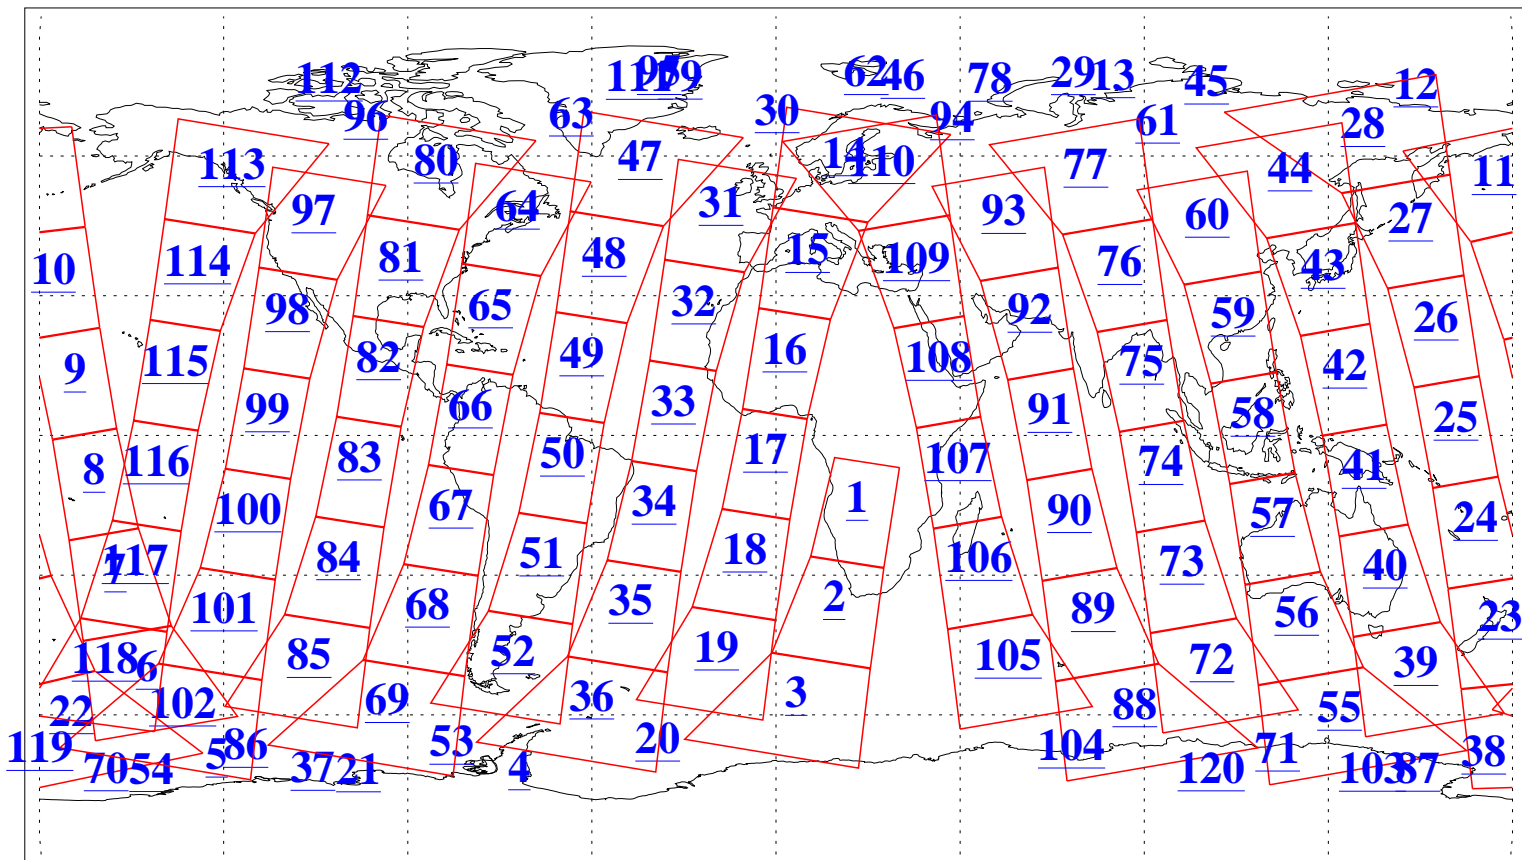

L1B Availability  
AMSU Granules: 240  
HSB Granules: 0  
AIRS Granules: 240

6 Mar 2010  
DoY 65  
Aqua Day 2863  
Granules: 1 to 120

Granules: 121 to 240

Legend: AMSU Available, HSB Available, AIRS Available

L1B Availability  
AMSU Granules: 240  
HSB Granules: 0  
AIRS Granules: 240

6 Mar 2010  
DoY 65  
Aqua Day 2863  
Ascending Granules

Descending Granules

Legend: AMSU Available, HSB Available, AIRS Available

L1B Availability  
 AMSU Granules: 240  
 HSB Granules: 0  
 AIRS Granules: 240

6 Mar 2010  
 DoY 65  
 Aqua Day 2863

Northern Hemisphere Granules

Southern Hemisphere Granules

Legend: AMSU Available, HSB Available, AIRS Available