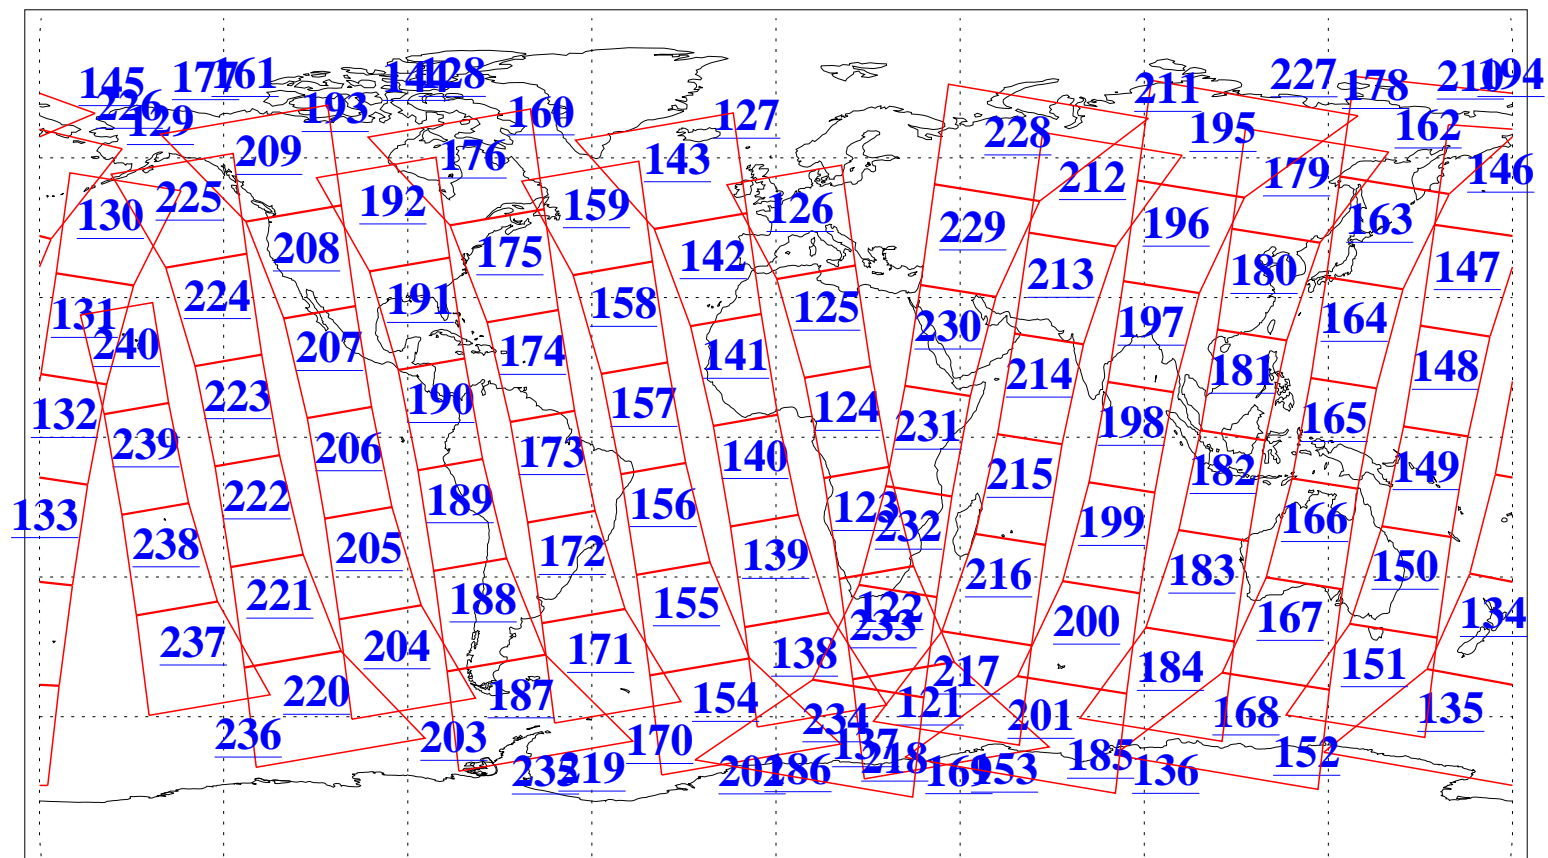

L1B Availability  
AMSU Granules: 240  
HSB Granules: 0  
AIRS Granules: 240

6 Mar 2010  
DoY 65  
Aqua Day 2863  
Granules: 1 to 120

Granules: 121 to 240

Legend: AMSU Available, HSB Available, AIRS Available

L1B Availability  
AMSU Granules: 240  
HSB Granules: 0  
AIRS Granules: 240

6 Mar 2010  
DoY 65  
Aqua Day 2863  
Ascending Granules

Descending Granules

Legend: AMSU Available, HSB Available, AIRS Available

L1B Availability  
 AMSU Granules: 240  
 HSB Granules: 0  
 AIRS Granules: 240

6 Mar 2010  
 DoY 65  
 Aqua Day 2863

Northern Hemisphere Granules

Southern Hemisphere Granules

Legend: AMSU Available, HSB Available, AIRS Available