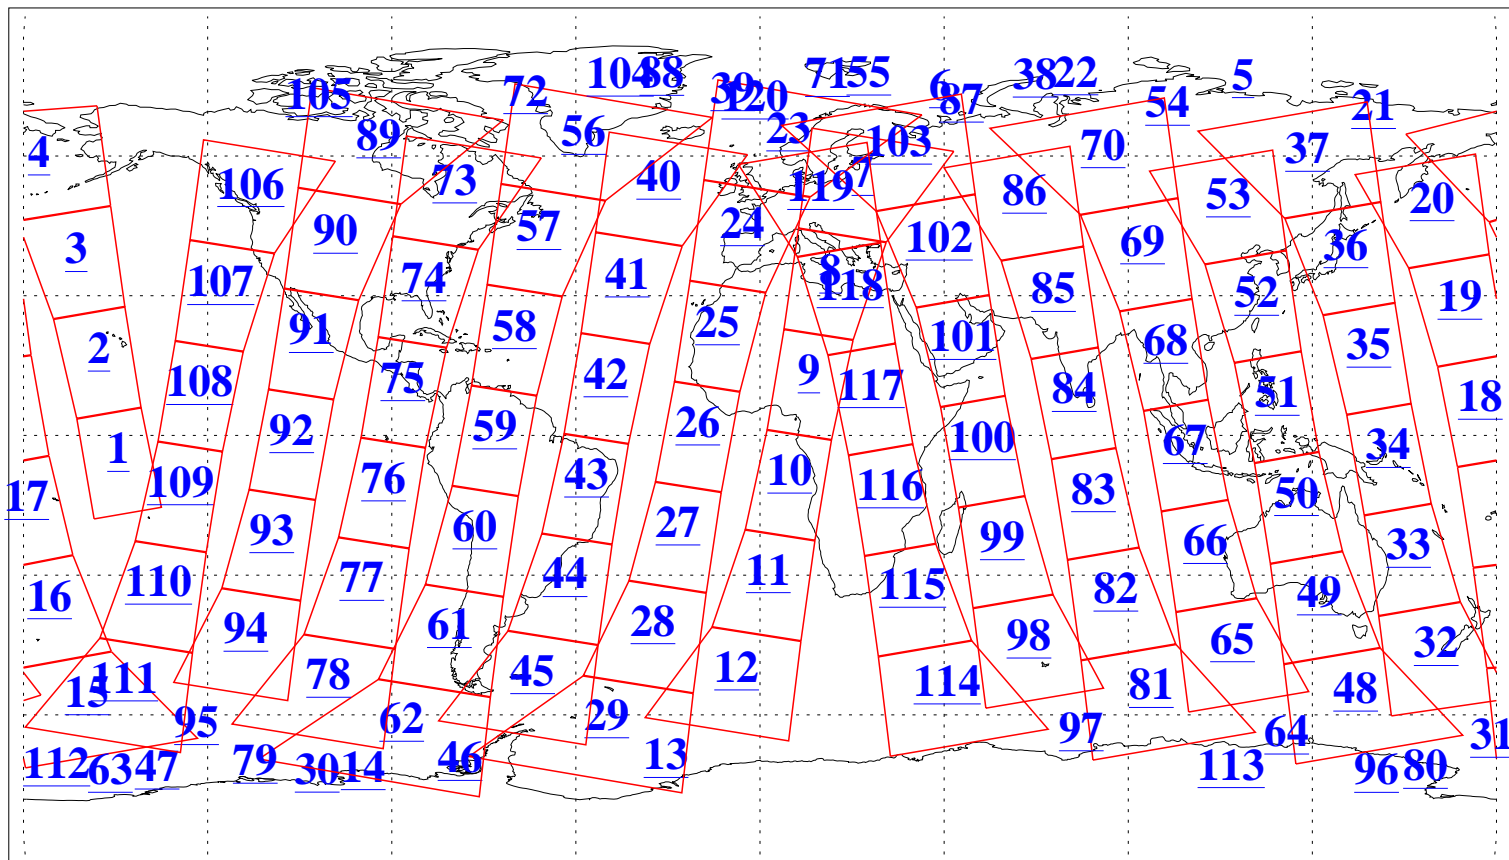

L1B Availability
AMSU Granules: 240
HSB Granules: 0
AIRS Granules: 240

5 Mar 2010
DoY 64
Aqua Day 2862
Granules: 1 to 120

Granules: 121 to 240

Legend: AMSU Available, HSB Available, AIRS Available

L1B Availability
AMSU Granules: 240
HSB Granules: 0
AIRS Granules: 240

5 Mar 2010
DoY 64
Aqua Day 2862

Ascending Granules

Descending Granules

Legend: AMSU Available, HSB Available, AIRS Available

L1B Availability
 AMSU Granules: 240
 HSB Granules: 0
 AIRS Granules: 240

5 Mar 2010
 DoY 64
 Aqua Day 2862

Northern Hemisphere Granules

Southern Hemisphere Granules

Legend: AMSU Available, HSB Available, AIRS Available