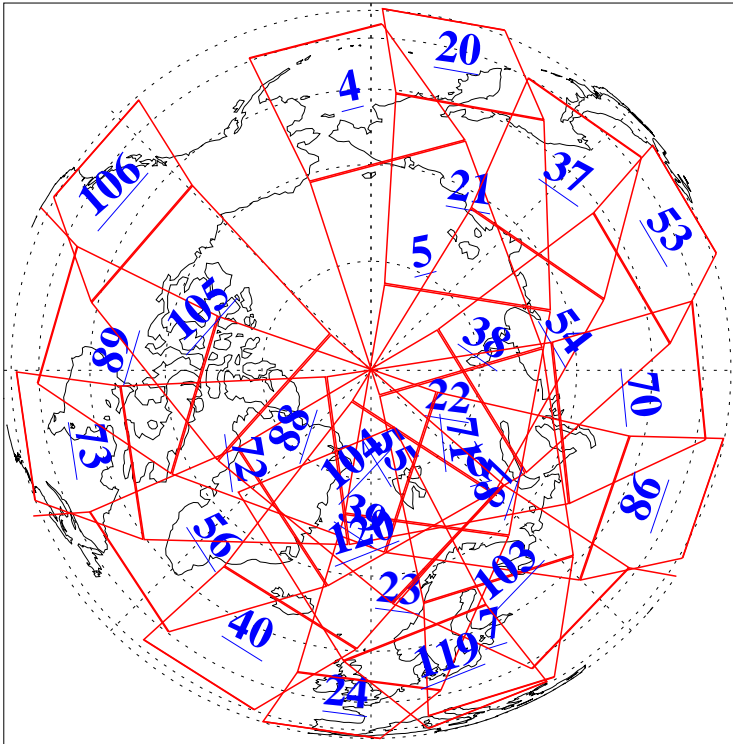

L1B Availability
AMSU Granules: 240
HSB Granules: 0
AIRS Granules: 240

5 Mar 2010
DoY 64
Aqua Day 2862
Granules: 1 to 120

Granules: 121 to 240

Legend: AMSU Available, HSB Available, AIRS Available

L1B Availability
AMSU Granules: 240
HSB Granules: 0
AIRS Granules: 240

5 Mar 2010
DoY 64
Aqua Day 2862

Ascending Granules

Descending Granules

Legend: AMSU Available, HSB Available, AIRS Available

L1B Availability
 AMSU Granules: 240
 HSB Granules: 0
 AIRS Granules: 240

5 Mar 2010
 DoY 64
 Aqua Day 2862

Northern Hemisphere Granules

Southern Hemisphere Granules

Legend: AMSU Available, HSB Available, AIRS Available