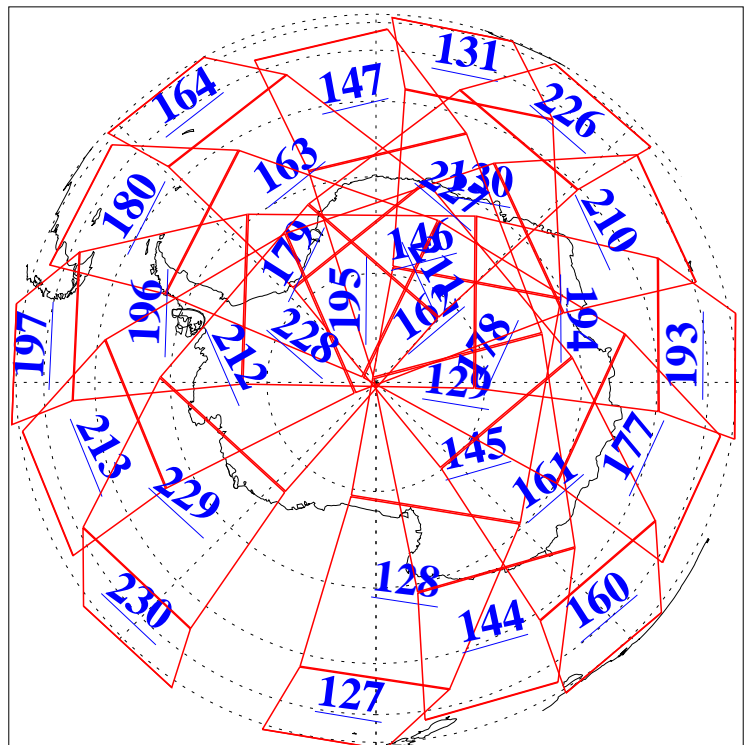

5 Mar 2010
DoY 64
Aqua Day 2862

Ascending Granules

Descending Granules

Legend: AMSU Available, HSB Available, AIRS Available

L1B Availability
 AMSU Granules: 240
 HSB Granules: 0
 AIRS Granules: 240

5 Mar 2010
 DoY 64
 Aqua Day 2862

Northern Hemisphere Granules

Southern Hemisphere Granules

Legend: AMSU Available, HSB Available, AIRS Available