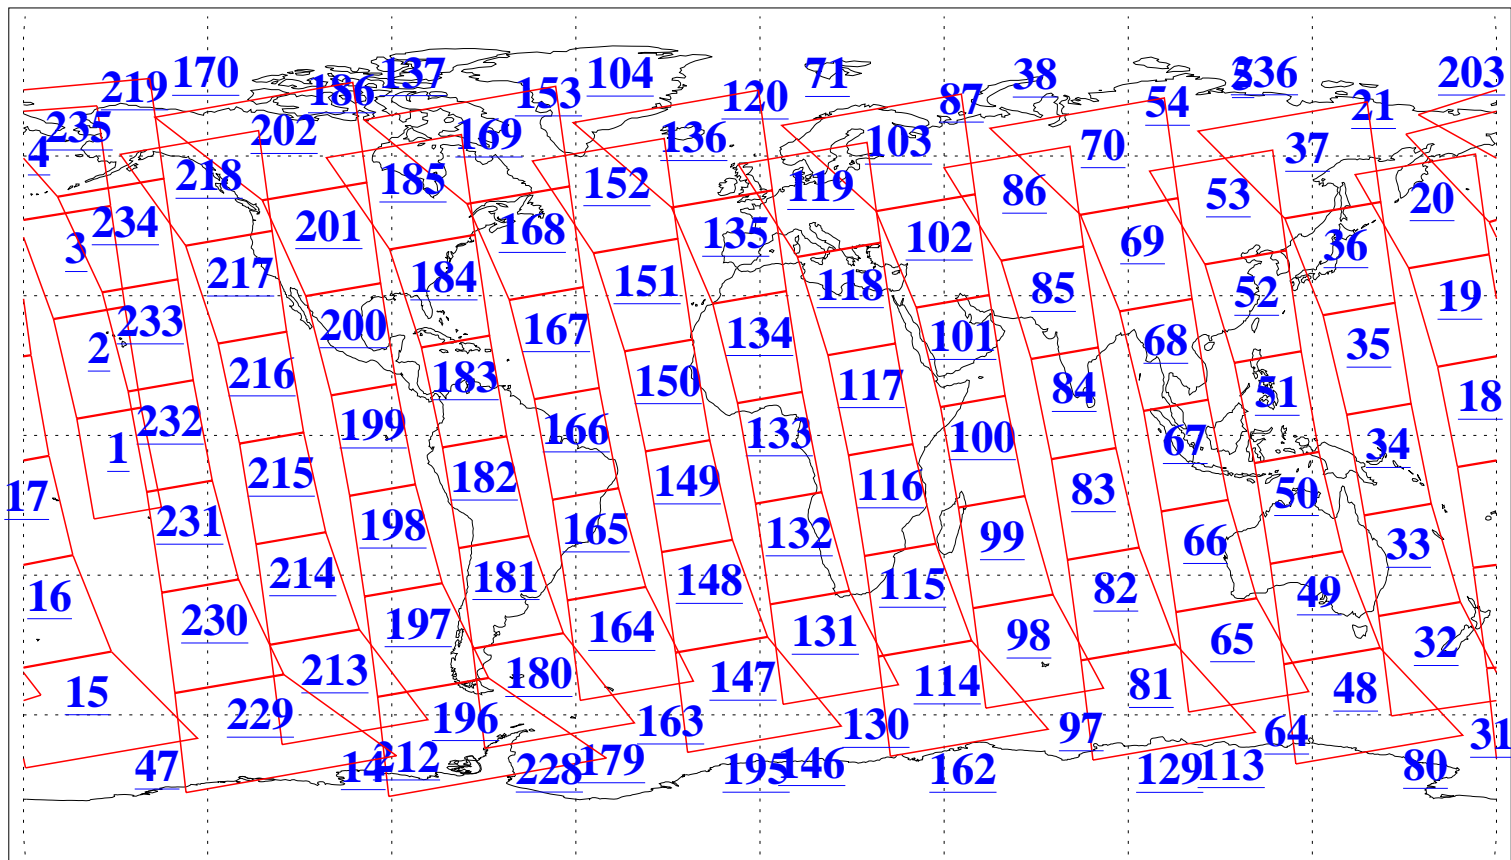

L1B Availability
AMSU Granules: 240
HSB Granules: 0
AIRS Granules: 240

5 Mar 2010
DoY 64
Aqua Day 2862
Granules: 1 to 120

Granules: 121 to 240

Legend: AMSU Available, HSB Available, AIRS Available

L1B Availability
AMSU Granules: 240
HSB Granules: 0
AIRS Granules: 240

5 Mar 2010
DoY 64
Aqua Day 2862

Ascending Granules

Descending Granules

Legend: AMSU Available, HSB Available, AIRS Available

L1B Availability
 AMSU Granules: 240
 HSB Granules: 0
 AIRS Granules: 240

5 Mar 2010
 DoY 64
 Aqua Day 2862

Northern Hemisphere Granules

Southern Hemisphere Granules

Legend: AMSU Available, HSB Available, AIRS Available