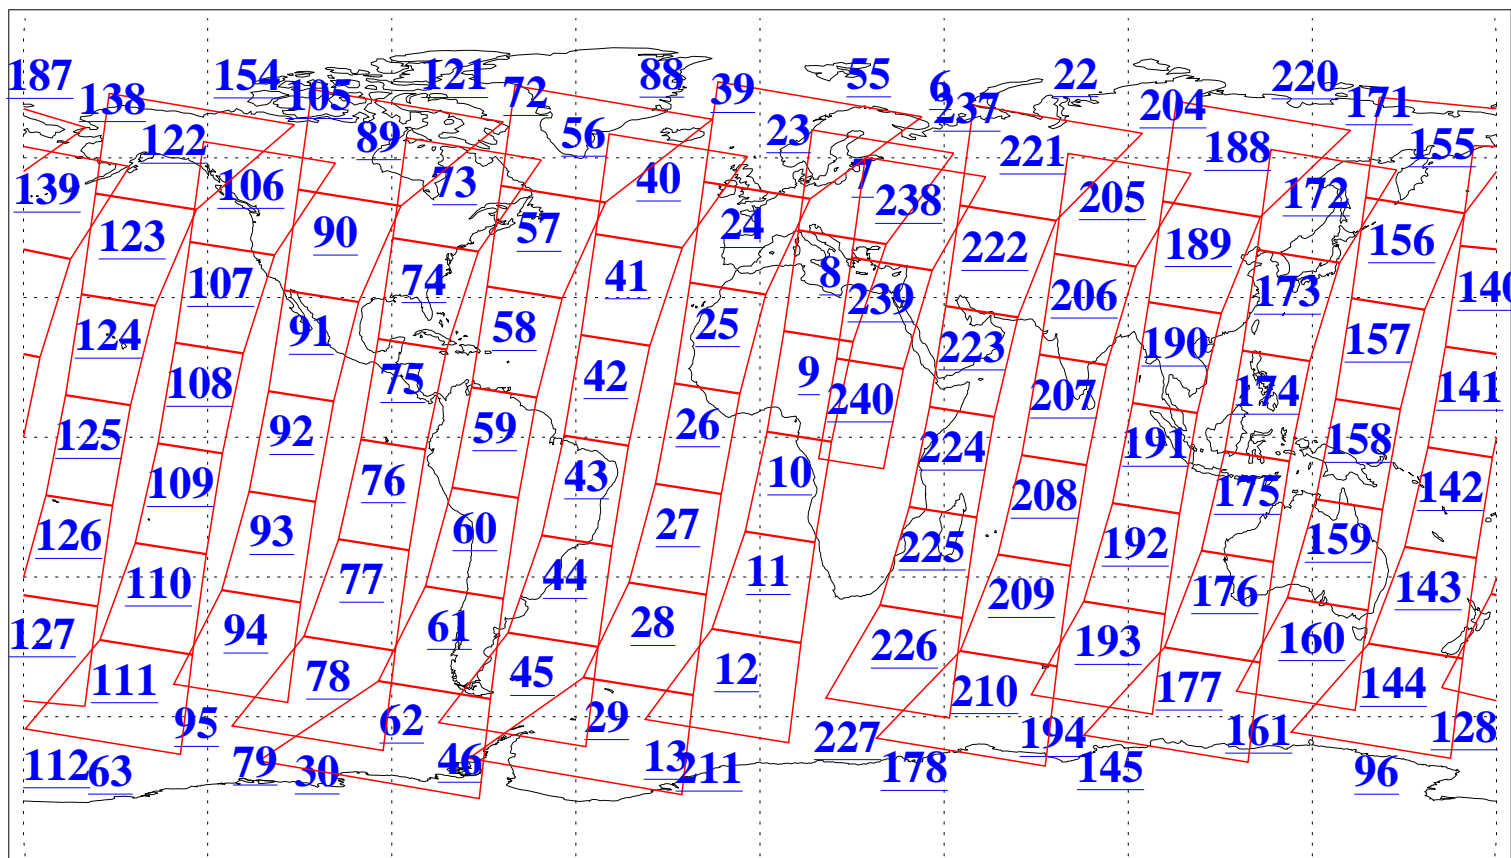

L1B Availability
AMSU Granules: 240
HSB Granules: 0
AIRS Granules: 240

5 Mar 2010
DoY 64
Aqua Day 2862
Granules: 1 to 120

Granules: 121 to 240

Legend: AMSU Available, HSB Available, AIRS Available

L1B Availability
AMSU Granules: 240
HSB Granules: 0
AIRS Granules: 240

5 Mar 2010
DoY 64
Aqua Day 2862

Ascending Granules

Descending Granules

Legend: AMSU Available, HSB Available, AIRS Available

L1B Availability
 AMSU Granules: 240
 HSB Granules: 0
 AIRS Granules: 240

5 Mar 2010
 DoY 64
 Aqua Day 2862

Northern Hemisphere Granules

Southern Hemisphere Granules

Legend: AMSU Available, HSB Available, AIRS Available