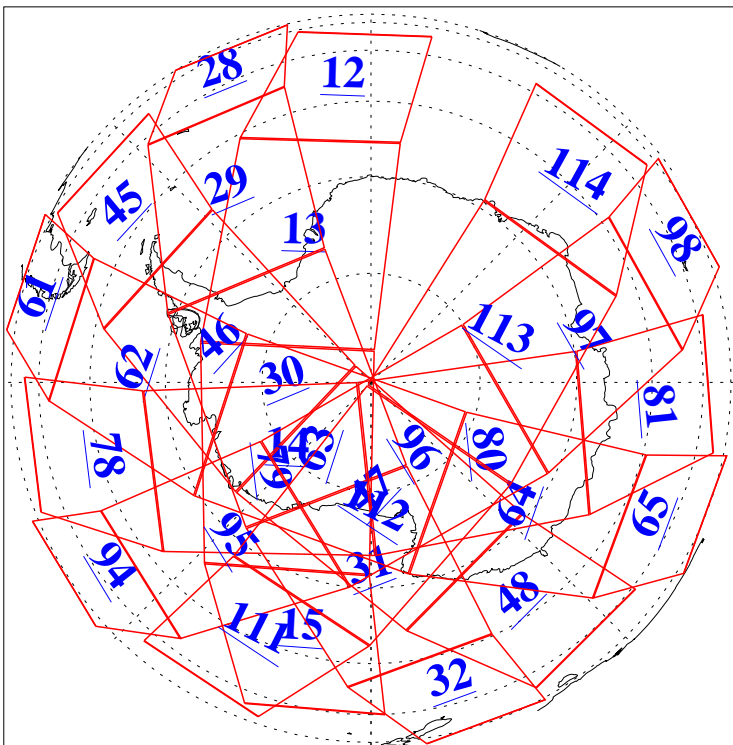

L1B Availability
AMSU Granules: 240
HSB Granules: 0
AIRS Granules: 240

5 Mar 2010
DoY 64
Aqua Day 2862
Granules: 1 to 120

Granules: 121 to 240

Legend: AMSU Available, HSB Available, AIRS Available

L1B Availability
AMSU Granules: 240
HSB Granules: 0
AIRS Granules: 240

5 Mar 2010
DoY 64
Aqua Day 2862

Ascending Granules

Descending Granules

Legend: AMSU Available, HSB Available, AIRS Available

L1B Availability
 AMSU Granules: 240
 HSB Granules: 0
 AIRS Granules: 240

5 Mar 2010
 DoY 64
 Aqua Day 2862

Northern Hemisphere Granules

Southern Hemisphere Granules

Legend: AMSU Available, HSB Available, AIRS Available