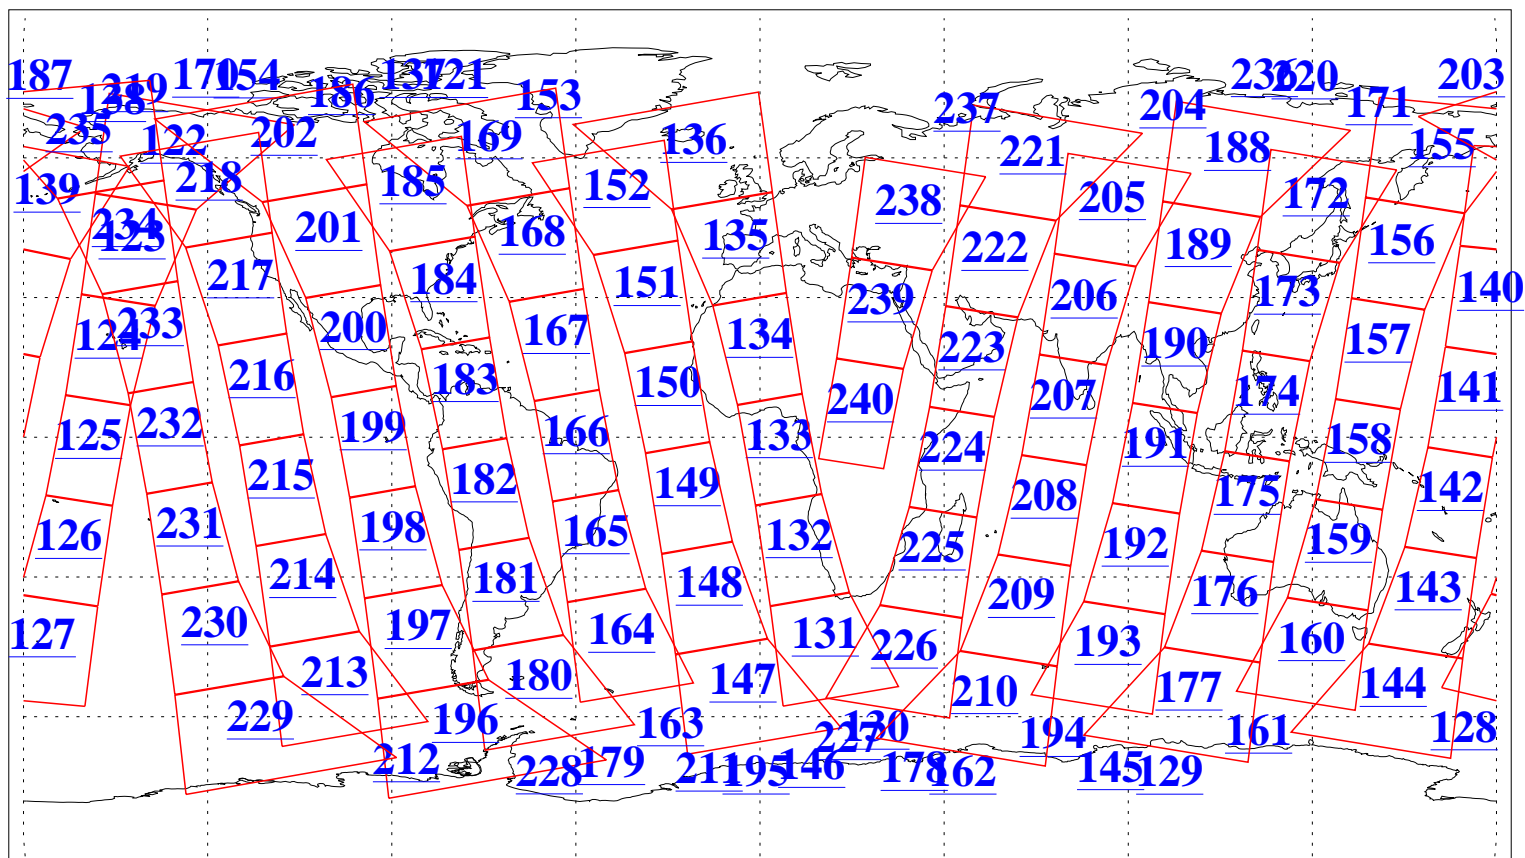

L1B Availability
AMSU Granules: 240
HSB Granules: 0
AIRS Granules: 240

5 Mar 2010
DoY 64
Aqua Day 2862
Granules: 1 to 120

Granules: 121 to 240

Legend: AMSU Available, HSB Available, AIRS Available

L1B Availability
AMSU Granules: 240
HSB Granules: 0
AIRS Granules: 240

5 Mar 2010
DoY 64
Aqua Day 2862

Ascending Granules

Descending Granules

Legend: AMSU Available, HSB Available, AIRS Available

L1B Availability
 AMSU Granules: 240
 HSB Granules: 0
 AIRS Granules: 240

5 Mar 2010
 DoY 64
 Aqua Day 2862

Northern Hemisphere Granules

Southern Hemisphere Granules

Legend: AMSU Available, HSB Available, AIRS Available