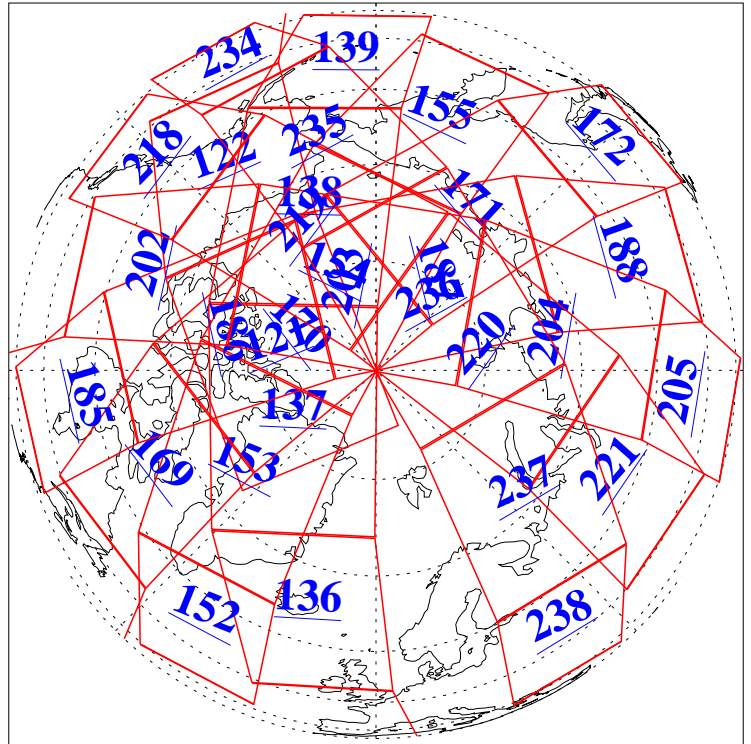

L1B Availability
AMSU Granules: 240
HSB Granules: 0
AIRS Granules: 240

5 Mar 2010
DoY 64
Aqua Day 2862
Granules: 1 to 120

Granules: 121 to 240

Legend: AMSU Available, HSB Available, AIRS Available

L1B Availability
AMSU Granules: 240
HSB Granules: 0
AIRS Granules: 240

5 Mar 2010
DoY 64
Aqua Day 2862

Ascending Granules

Descending Granules

Legend: AMSU Available, HSB Available, AIRS Available

L1B Availability
 AMSU Granules: 240
 HSB Granules: 0
 AIRS Granules: 240

5 Mar 2010
 DoY 64
 Aqua Day 2862

Northern Hemisphere Granules

Southern Hemisphere Granules

Legend: AMSU Available, HSB Available, AIRS Available