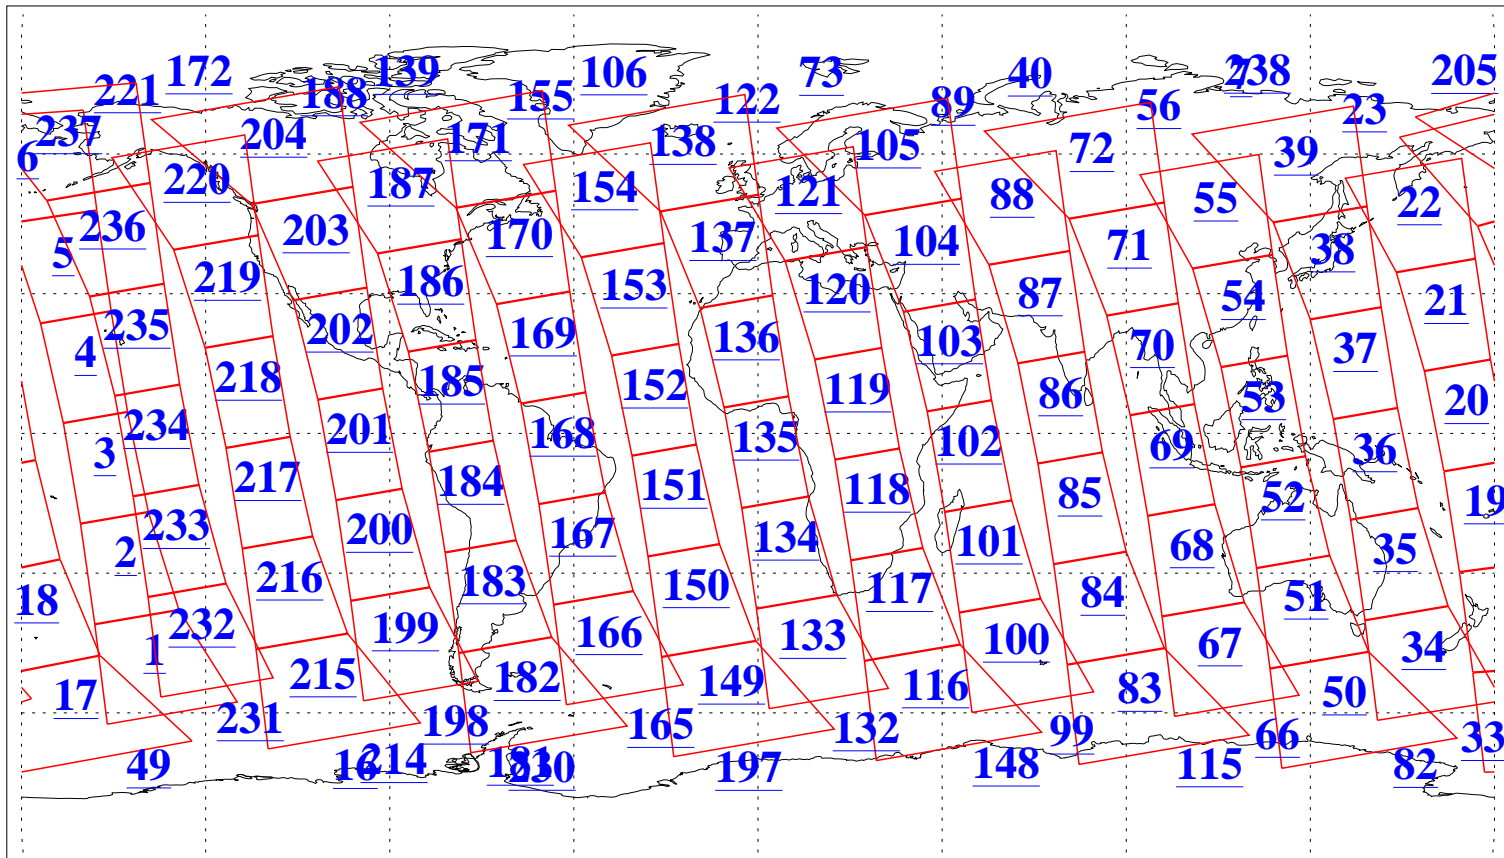

L1B Availability
AMSU Granules: 240
HSB Granules: 0
AIRS Granules: 240

3 Mar 2010
DoY 62
Aqua Day 2860
Granules: 1 to 120

Granules: 121 to 240

Legend: AMSU Available, HSB Available, AIRS Available

L1B Availability
AMSU Granules: 240
HSB Granules: 0
AIRS Granules: 240

3 Mar 2010
DoY 62
Aqua Day 2860
Ascending Granules

Descending Granules

Legend: AMSU Available, HSB Available, AIRS Available

L1B Availability
 AMSU Granules: 240
 HSB Granules: 0
 AIRS Granules: 240

3 Mar 2010
 DoY 62
 Aqua Day 2860

Northern Hemisphere Granules

Southern Hemisphere Granules

Legend: AMSU Available, HSB Available, AIRS Available