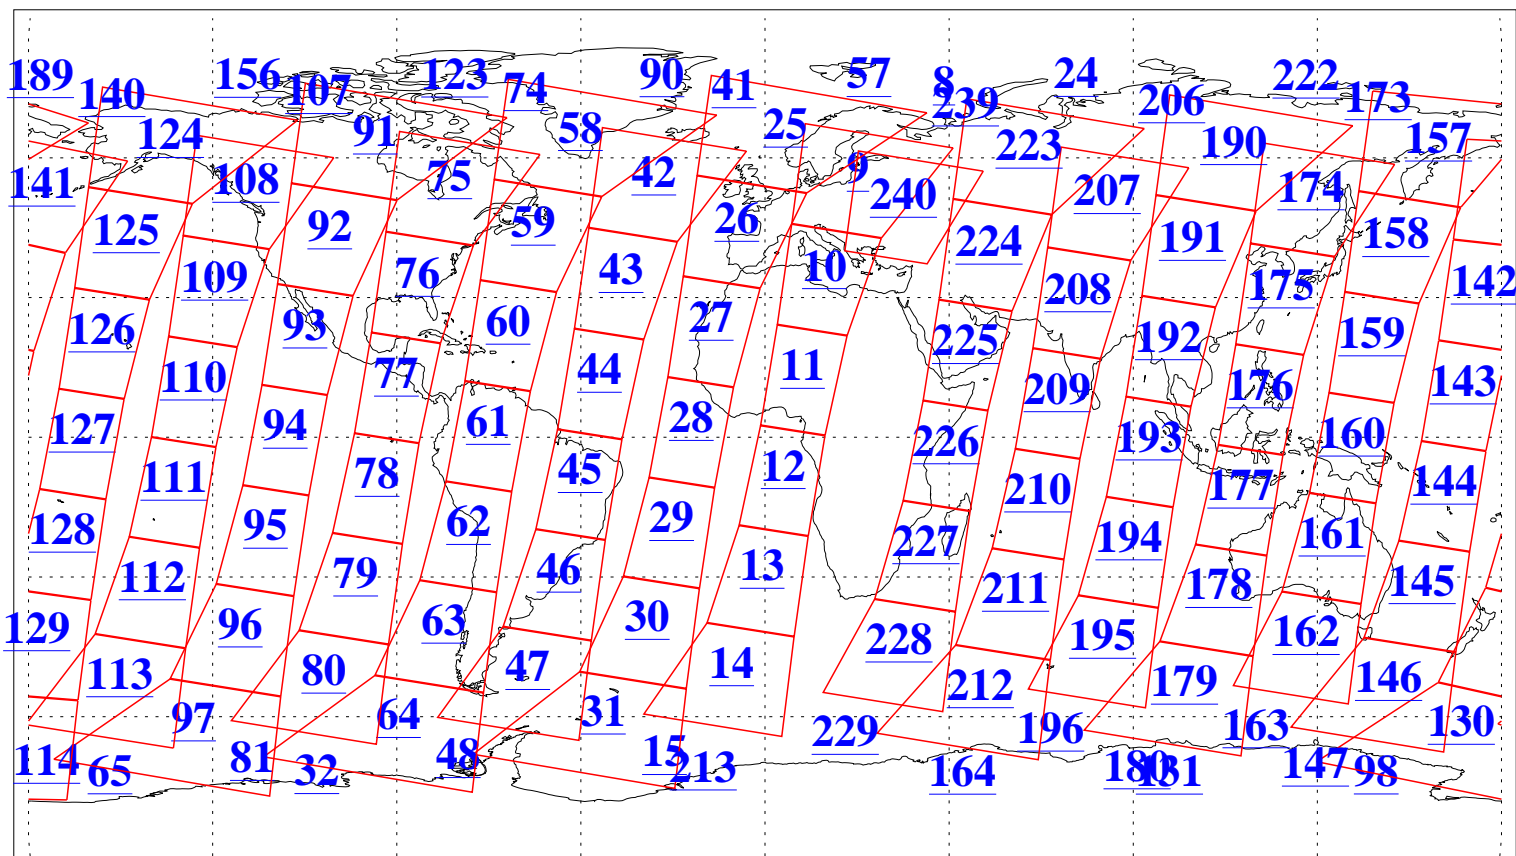

L1B Availability
AMSU Granules: 240
HSB Granules: 0
AIRS Granules: 240

3 Mar 2010
DoY 62
Aqua Day 2860
Granules: 1 to 120

Granules: 121 to 240

Legend: AMSU Available, HSB Available, AIRS Available

L1B Availability
AMSU Granules: 240
HSB Granules: 0
AIRS Granules: 240

3 Mar 2010
DoY 62
Aqua Day 2860
Ascending Granules

Descending Granules

Legend: AMSU Available, HSB Available, AIRS Available

L1B Availability
 AMSU Granules: 240
 HSB Granules: 0
 AIRS Granules: 240

3 Mar 2010
 DoY 62
 Aqua Day 2860

Northern Hemisphere Granules

Southern Hemisphere Granules

Legend: AMSU Available, HSB Available, AIRS Available