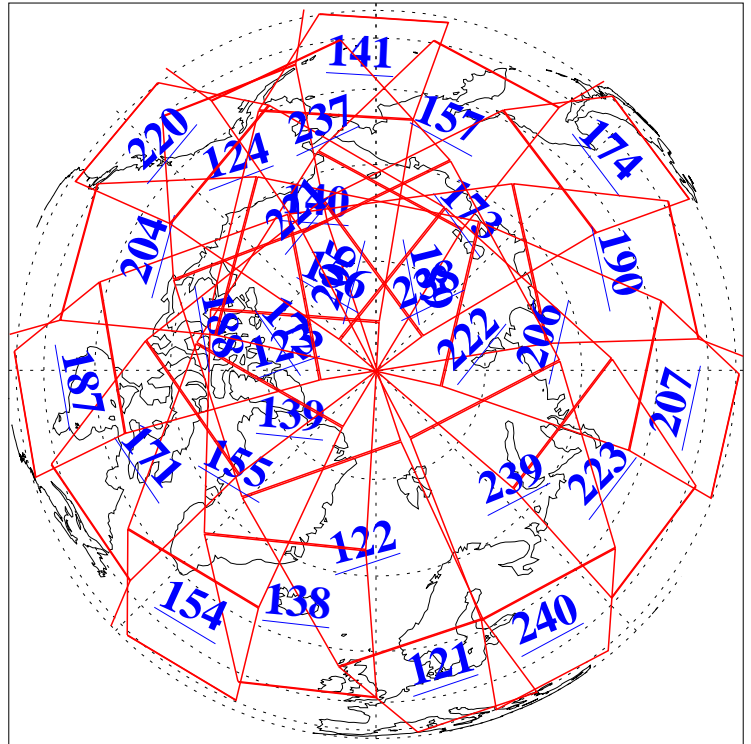

L1B Availability
AMSU Granules: 240
HSB Granules: 0
AIRS Granules: 240

3 Mar 2010
DoY 62
Aqua Day 2860
Granules: 1 to 120

Granules: 121 to 240

Legend: AMSU Available, HSB Available, AIRS Available

L1B Availability
AMSU Granules: 240
HSB Granules: 0
AIRS Granules: 240

3 Mar 2010
DoY 62
Aqua Day 2860
Ascending Granules

Descending Granules

Legend: AMSU Available, HSB Available, AIRS Available

L1B Availability
 AMSU Granules: 240
 HSB Granules: 0
 AIRS Granules: 240

3 Mar 2010
 DoY 62
 Aqua Day 2860

Northern Hemisphere Granules

Southern Hemisphere Granules

Legend: AMSU Available, HSB Available, AIRS Available