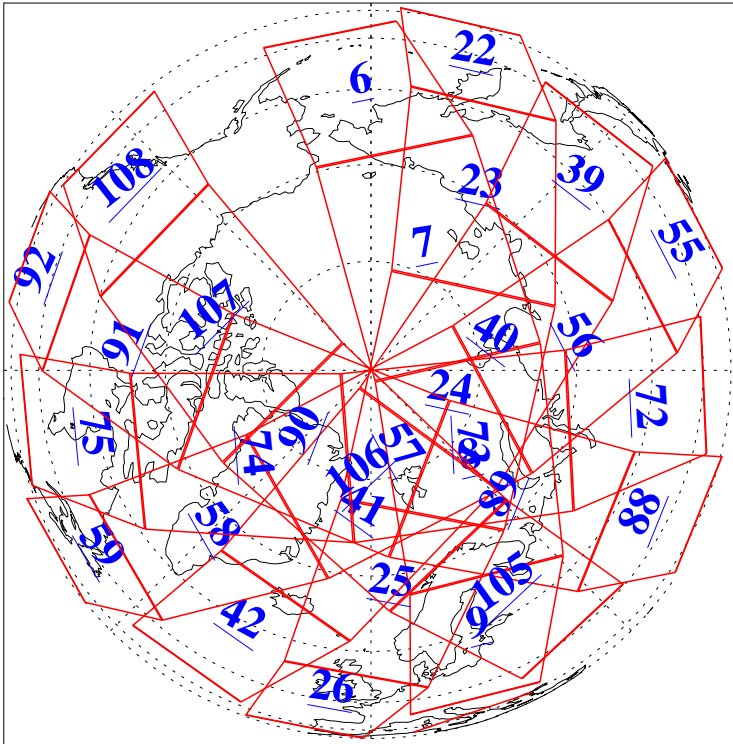

L1B Availability
AMSU Granules: 240
HSB Granules: 0
AIRS Granules: 240

3 Mar 2010
DoY 62
Aqua Day 2860
Granules: 1 to 120

Granules: 121 to 240

Legend: AMSU Available, HSB Available, AIRS Available

L1B Availability
AMSU Granules: 240
HSB Granules: 0
AIRS Granules: 240

3 Mar 2010
DoY 62
Aqua Day 2860
Ascending Granules

Descending Granules

Legend: AMSU Available, HSB Available, AIRS Available

L1B Availability
 AMSU Granules: 240
 HSB Granules: 0
 AIRS Granules: 240

3 Mar 2010
 DoY 62
 Aqua Day 2860

Northern Hemisphere Granules

Southern Hemisphere Granules

Legend: AMSU Available, HSB Available, AIRS Available