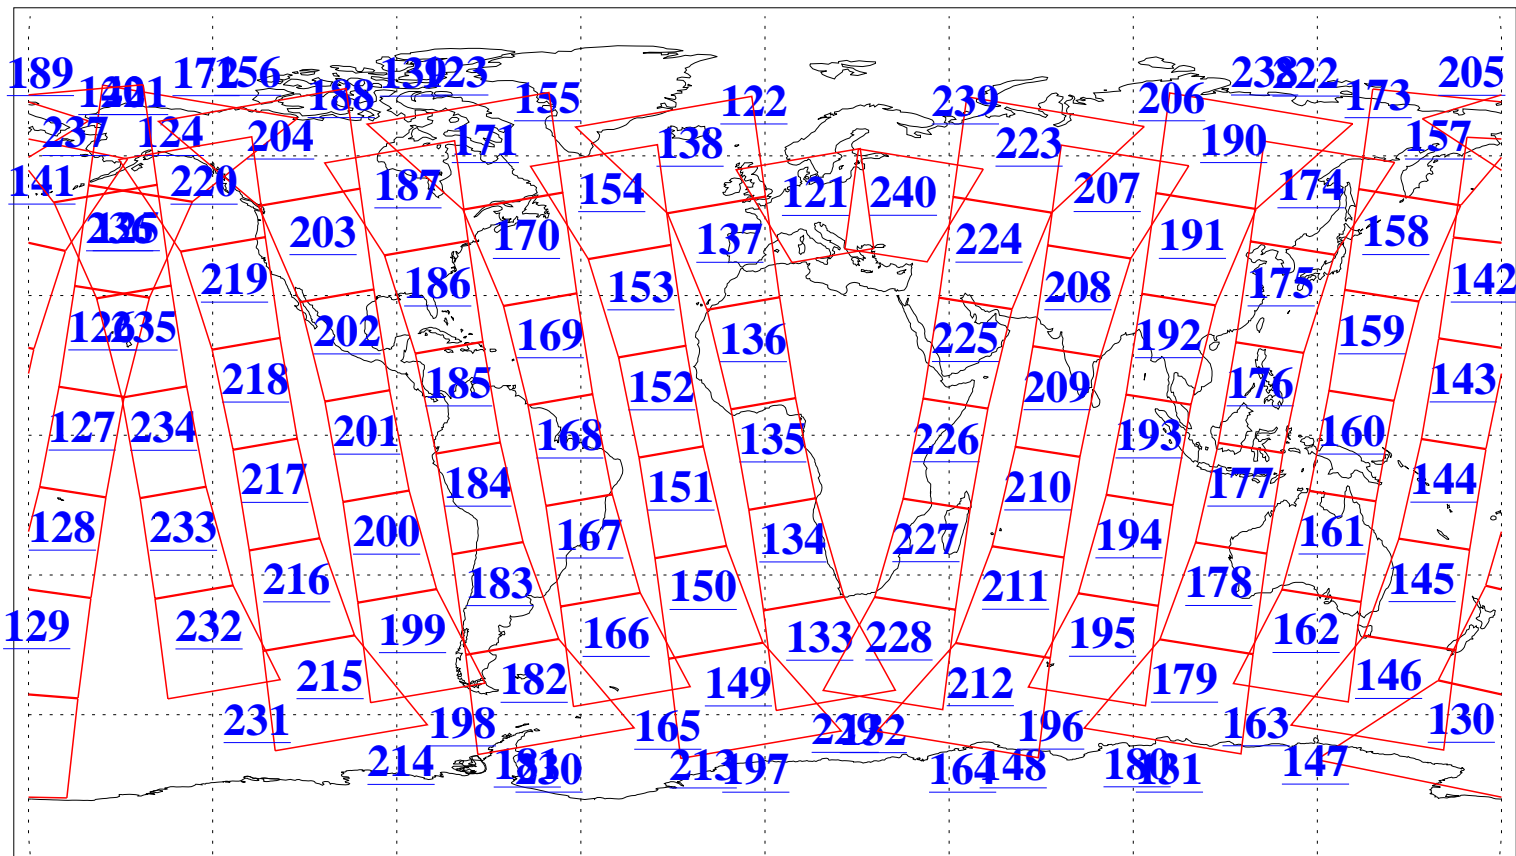

L1B Availability
AMSU Granules: 240
HSB Granules: 0
AIRS Granules: 240

3 Mar 2010
DoY 62
Aqua Day 2860
Granules: 1 to 120

Granules: 121 to 240

Legend: AMSU Available, HSB Available, AIRS Available

L1B Availability
AMSU Granules: 240
HSB Granules: 0
AIRS Granules: 240

3 Mar 2010
DoY 62
Aqua Day 2860
Ascending Granules

Descending Granules

Legend: AMSU Available, HSB Available, AIRS Available

L1B Availability
 AMSU Granules: 240
 HSB Granules: 0
 AIRS Granules: 240

3 Mar 2010
 DoY 62
 Aqua Day 2860

Northern Hemisphere Granules

Southern Hemisphere Granules

Legend: AMSU Available, HSB Available, AIRS Available