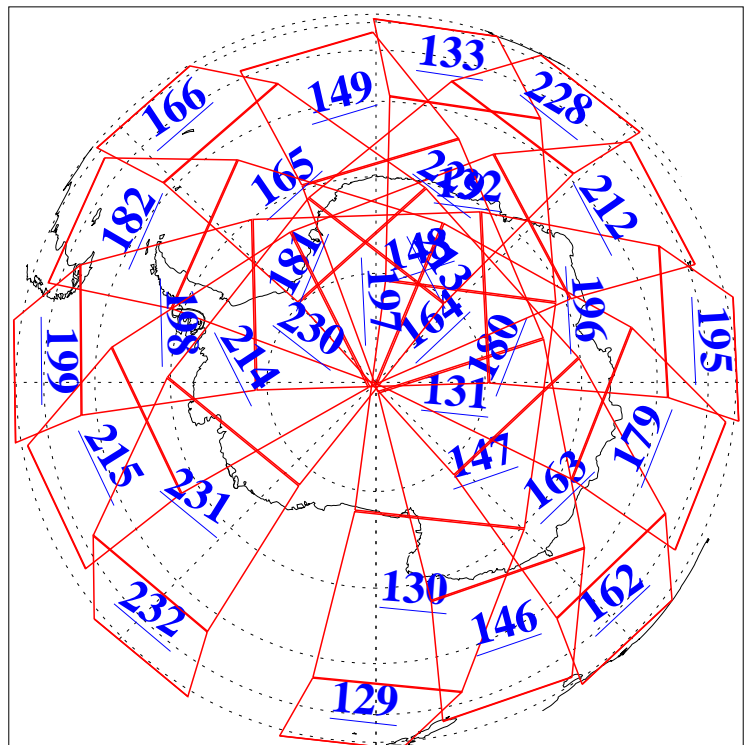

L1B Availability
AMSU Granules: 240
HSB Granules: 0
AIRS Granules: 240

3 Mar 2010
DoY 62
Aqua Day 2860
Granules: 1 to 120

Granules: 121 to 240

Legend: AMSU Available, HSB Available, AIRS Available

L1B Availability
AMSU Granules: 240
HSB Granules: 0
AIRS Granules: 240

3 Mar 2010
DoY 62
Aqua Day 2860
Ascending Granules

Descending Granules

Legend: AMSU Available, HSB Available, AIRS Available

L1B Availability
 AMSU Granules: 240
 HSB Granules: 0
 AIRS Granules: 240

3 Mar 2010
 DoY 62
 Aqua Day 2860

Northern Hemisphere Granules

Southern Hemisphere Granules

Legend: AMSU Available, HSB Available, AIRS Available