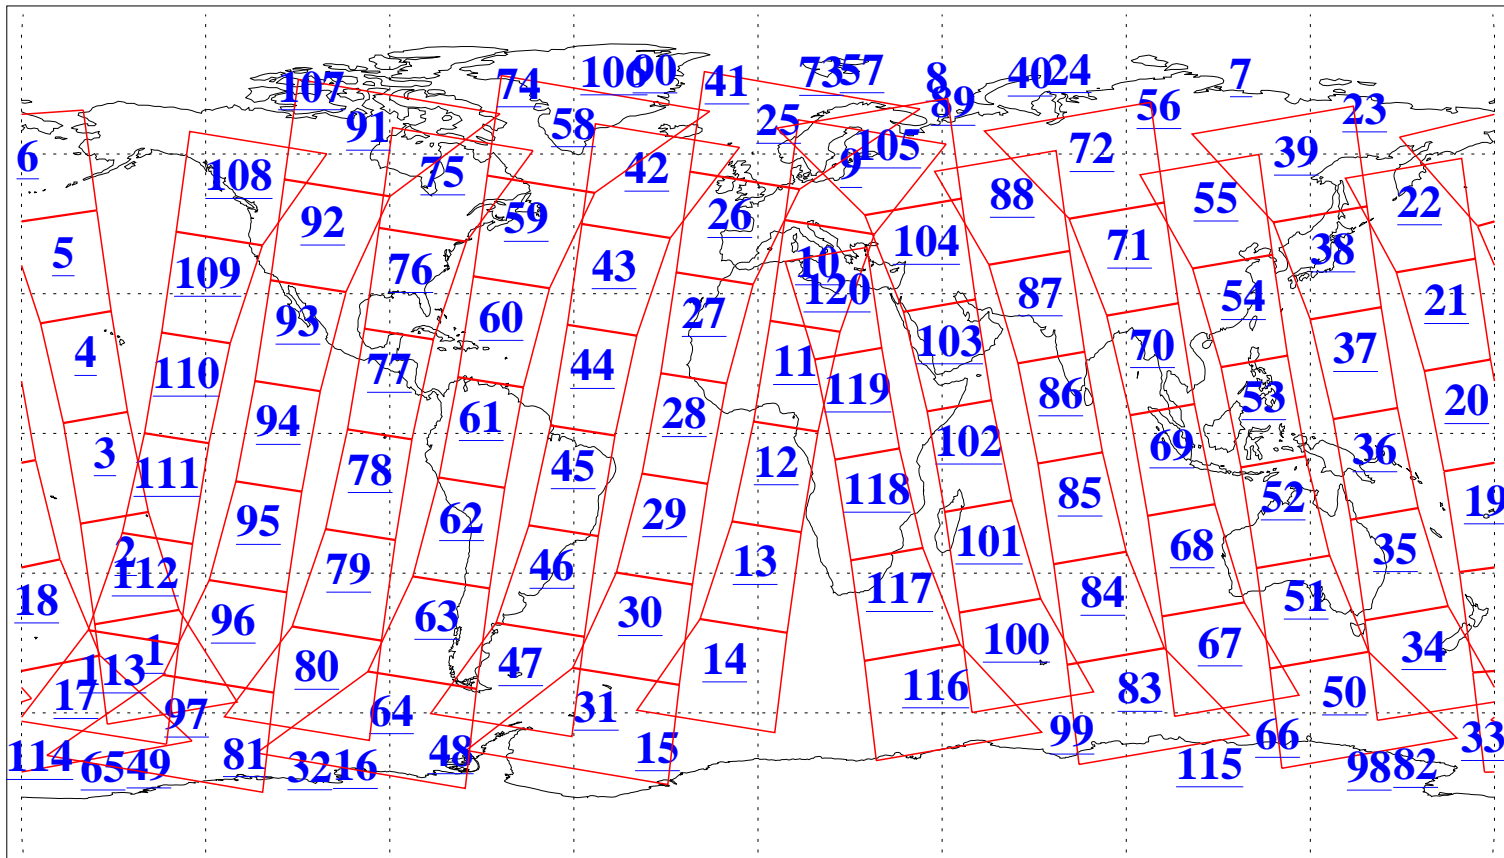

L1B Availability
AMSU Granules: 240
HSB Granules: 0
AIRS Granules: 240

3 Mar 2010
DoY 62
Aqua Day 2860
Granules: 1 to 120

Granules: 121 to 240

Legend: AMSU Available, HSB Available, AIRS Available

L1B Availability
AMSU Granules: 240
HSB Granules: 0
AIRS Granules: 240

3 Mar 2010
DoY 62
Aqua Day 2860
Ascending Granules

Descending Granules

Legend: AMSU Available, HSB Available, AIRS Available

L1B Availability
 AMSU Granules: 240
 HSB Granules: 0
 AIRS Granules: 240

3 Mar 2010
 DoY 62
 Aqua Day 2860

Northern Hemisphere Granules

Southern Hemisphere Granules

Legend: AMSU Available, HSB Available, AIRS Available