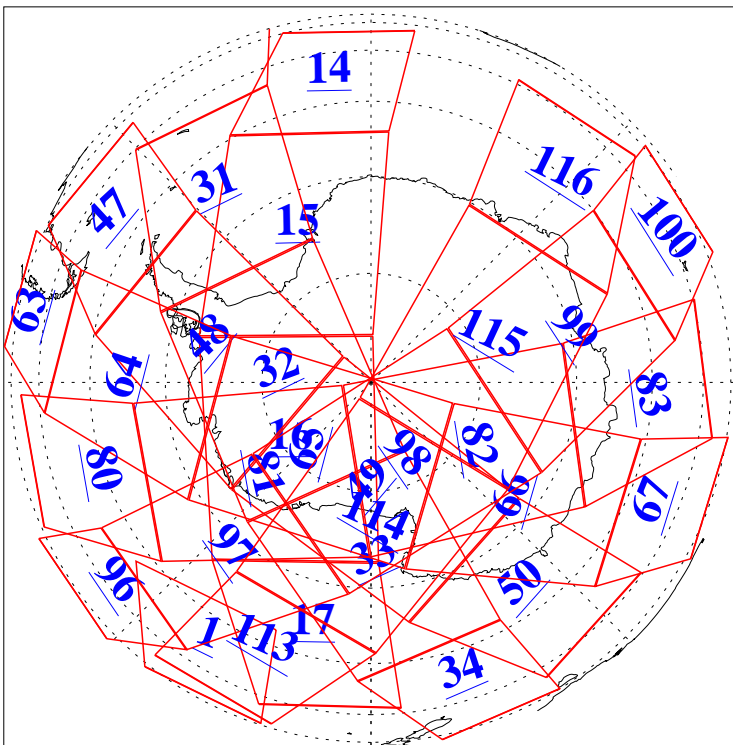

L1B Availability
AMSU Granules: 240
HSB Granules: 0
AIRS Granules: 240

3 Mar 2010
DoY 62
Aqua Day 2860
Granules: 1 to 120

Granules: 121 to 240

Legend: AMSU Available, HSB Available, AIRS Available

L1B Availability
AMSU Granules: 240
HSB Granules: 0
AIRS Granules: 240

3 Mar 2010
DoY 62
Aqua Day 2860
Ascending Granules

Descending Granules

Legend: AMSU Available, HSB Available, AIRS Available

L1B Availability
 AMSU Granules: 240
 HSB Granules: 0
 AIRS Granules: 240

3 Mar 2010
 DoY 62
 Aqua Day 2860

Northern Hemisphere Granules

Southern Hemisphere Granules

Legend: AMSU Available, HSB Available, AIRS Available