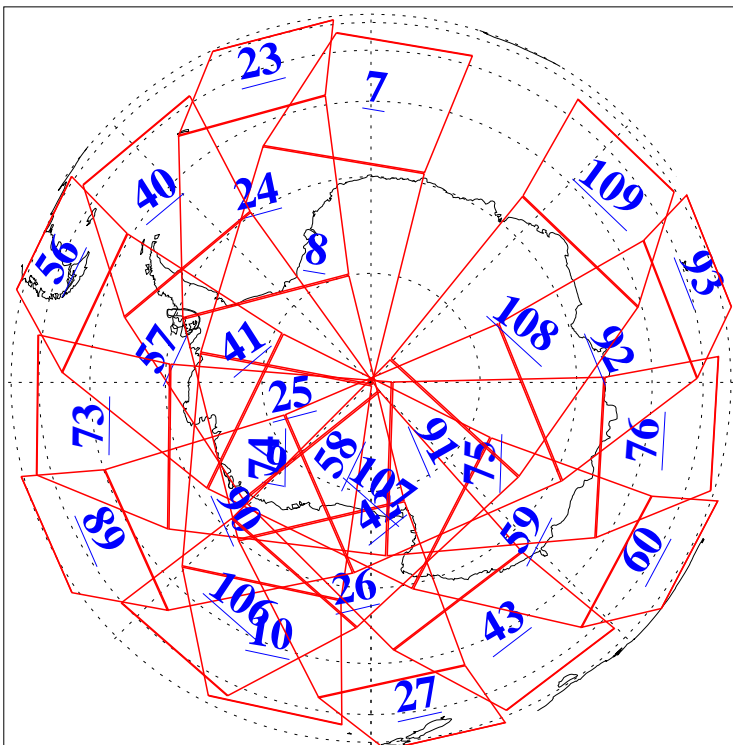

L1B Availability  
AMSU Granules: 240  
HSB Granules: 0  
AIRS Granules: 240

2 Mar 2010  
DoY 61  
Aqua Day 2859  
Granules: 1 to 120

Granules: 121 to 240

Legend: AMSU Available, HSB Available, AIRS Available

L1B Availability  
AMSU Granules: 240  
HSB Granules: 0  
AIRS Granules: 240

2 Mar 2010  
DoY 61  
Aqua Day 2859  
Ascending Granules

Descending Granules

Legend: AMSU Available, HSB Available, AIRS Available

L1B Availability  
 AMSU Granules: 240  
 HSB Granules: 0  
 AIRS Granules: 240

2 Mar 2010  
 DoY 61  
 Aqua Day 2859

Northern Hemisphere Granules

Southern Hemisphere Granules

Legend: AMSU Available, HSB Available, AIRS Available