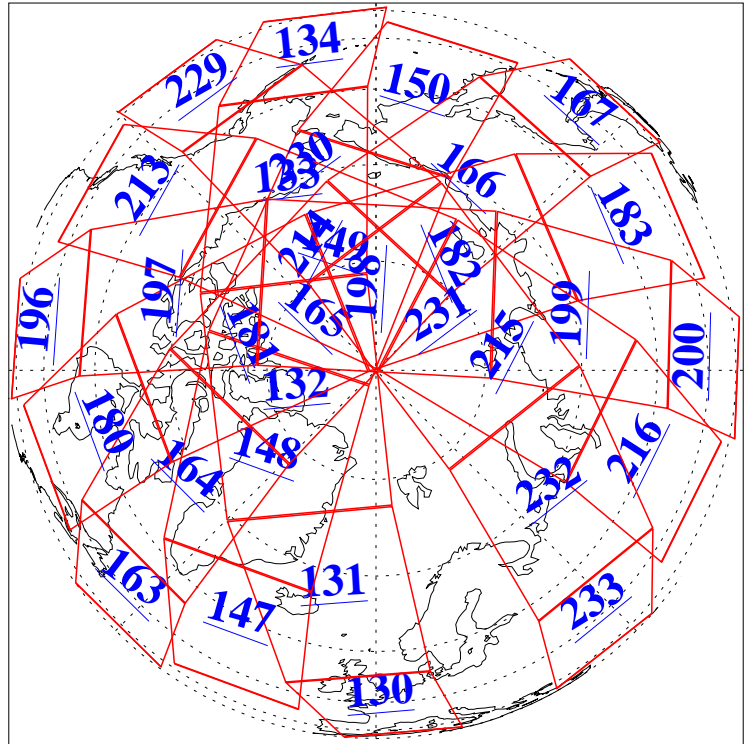

L1B Availability  
AMSU Granules: 240  
HSB Granules: 0  
AIRS Granules: 240

2 Mar 2010  
DoY 61  
Aqua Day 2859  
Granules: 1 to 120

Granules: 121 to 240

Legend: AMSU Available, HSB Available, AIRS Available

L1B Availability  
AMSU Granules: 240  
HSB Granules: 0  
AIRS Granules: 240

2 Mar 2010  
DoY 61  
Aqua Day 2859  
Ascending Granules

Descending Granules

Legend: AMSU Available, HSB Available, AIRS Available

L1B Availability  
 AMSU Granules: 240  
 HSB Granules: 0  
 AIRS Granules: 240

2 Mar 2010  
 DoY 61  
 Aqua Day 2859

Northern Hemisphere Granules

Southern Hemisphere Granules

Legend: AMSU Available, HSB Available, AIRS Available