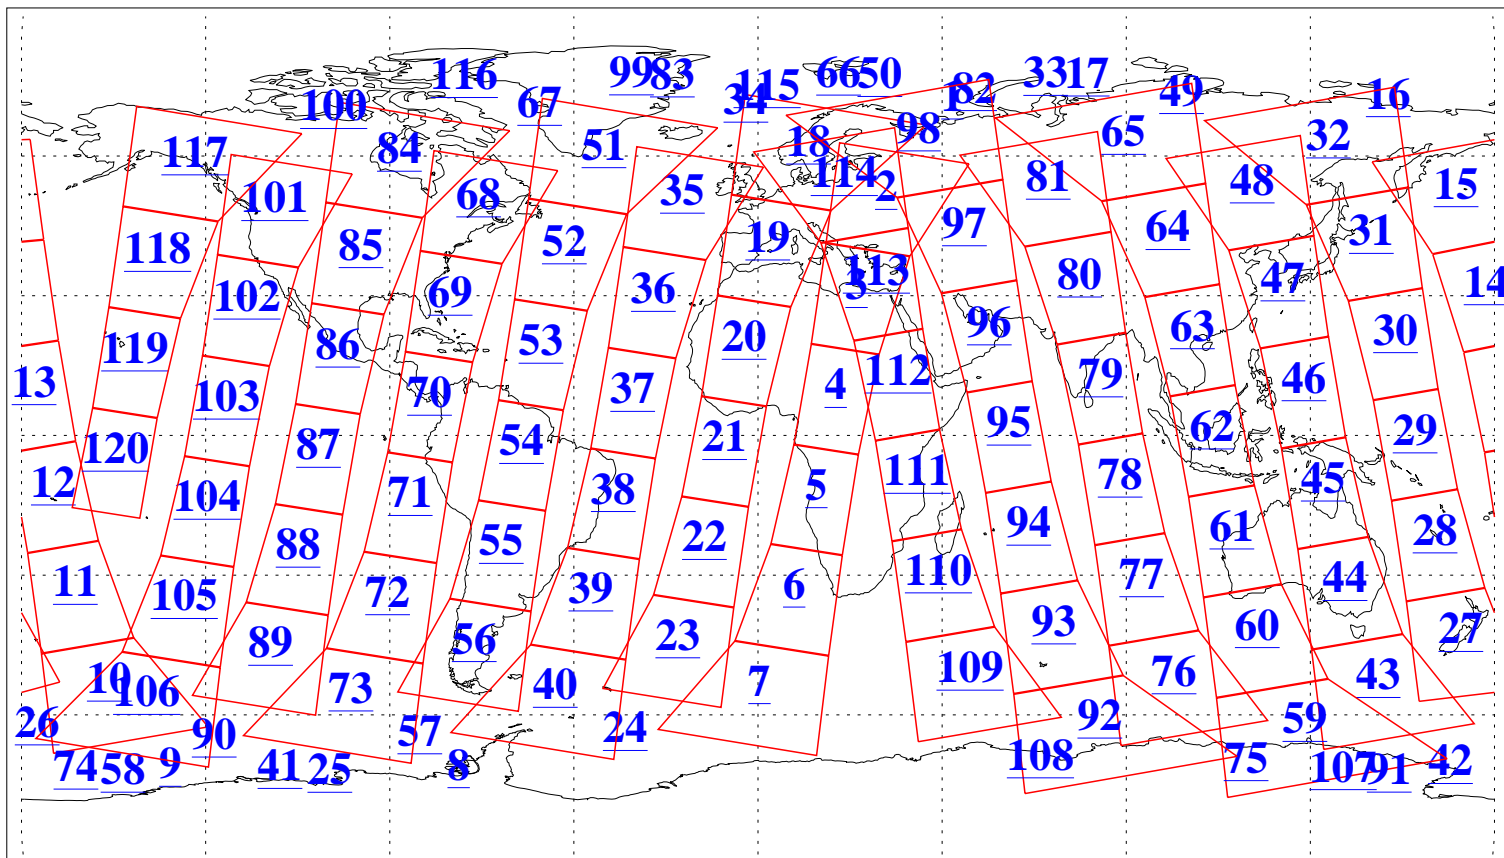

L1B Availability  
AMSU Granules: 240  
HSB Granules: 0  
AIRS Granules: 240

2 Mar 2010  
DoY 61  
Aqua Day 2859  
Granules: 1 to 120

Granules: 121 to 240

Legend: AMSU Available, HSB Available, AIRS Available

L1B Availability  
AMSU Granules: 240  
HSB Granules: 0  
AIRS Granules: 240

2 Mar 2010  
DoY 61  
Aqua Day 2859  
Ascending Granules

Descending Granules

Legend: AMSU Available, HSB Available, AIRS Available

L1B Availability  
 AMSU Granules: 240  
 HSB Granules: 0  
 AIRS Granules: 240

2 Mar 2010  
 DoY 61  
 Aqua Day 2859

Northern Hemisphere Granules

Southern Hemisphere Granules

Legend: AMSU Available, HSB Available, AIRS Available