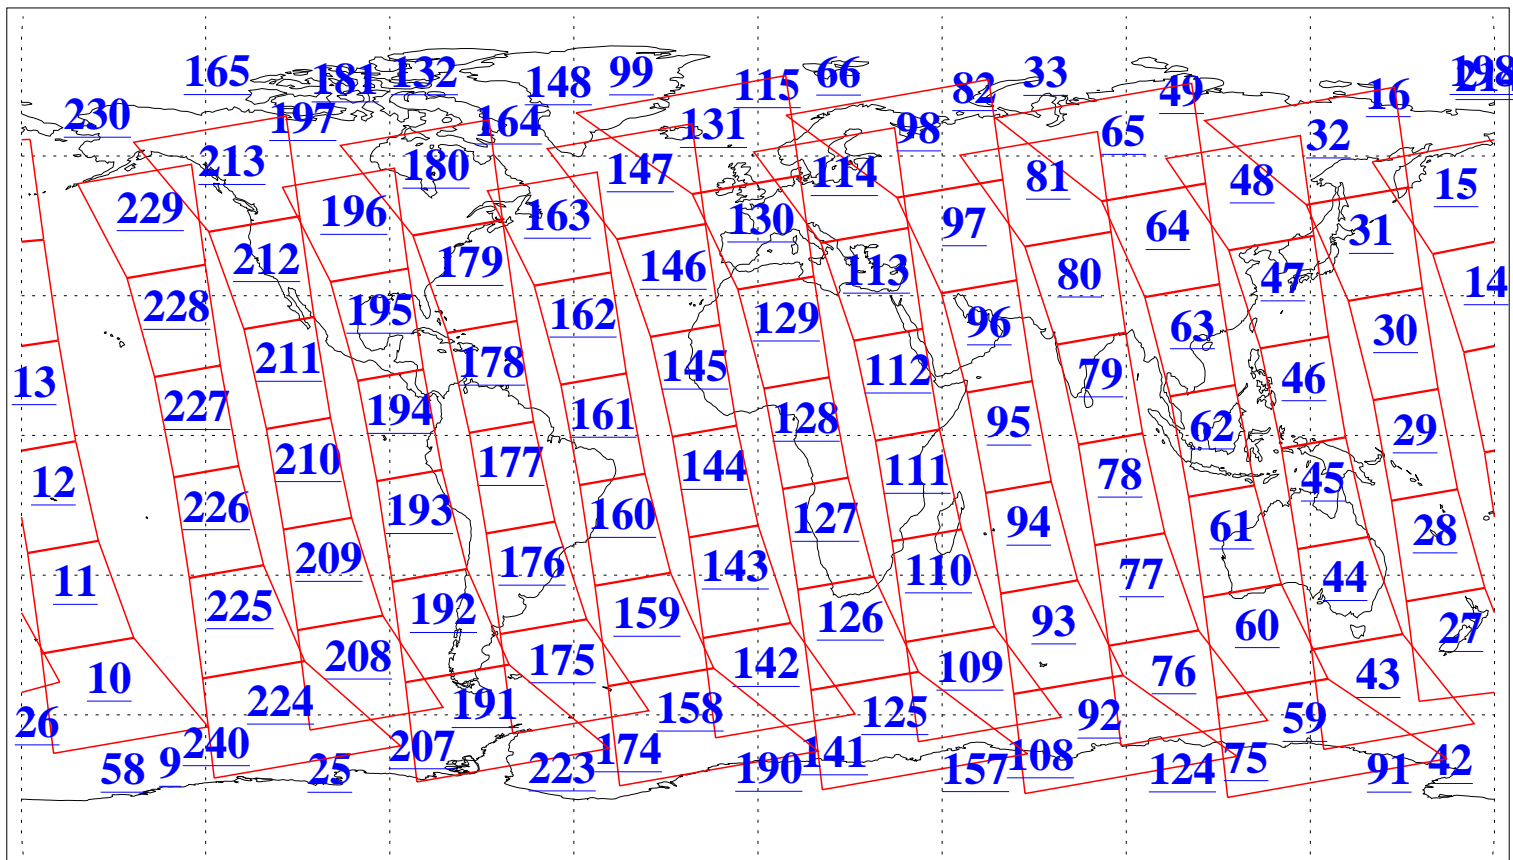

L1B Availability  
AMSU Granules: 240  
HSB Granules: 0  
AIRS Granules: 240

2 Mar 2010  
DoY 61  
Aqua Day 2859  
Granules: 1 to 120

Granules: 121 to 240

Legend: AMSU Available, HSB Available, AIRS Available

L1B Availability  
AMSU Granules: 240  
HSB Granules: 0  
AIRS Granules: 240

2 Mar 2010  
DoY 61  
Aqua Day 2859  
Ascending Granules

Descending Granules

Legend: AMSU Available, HSB Available, AIRS Available

L1B Availability  
 AMSU Granules: 240  
 HSB Granules: 0  
 AIRS Granules: 240

2 Mar 2010  
 DoY 61  
 Aqua Day 2859

Northern Hemisphere Granules

Southern Hemisphere Granules

Legend: AMSU Available, HSB Available, AIRS Available