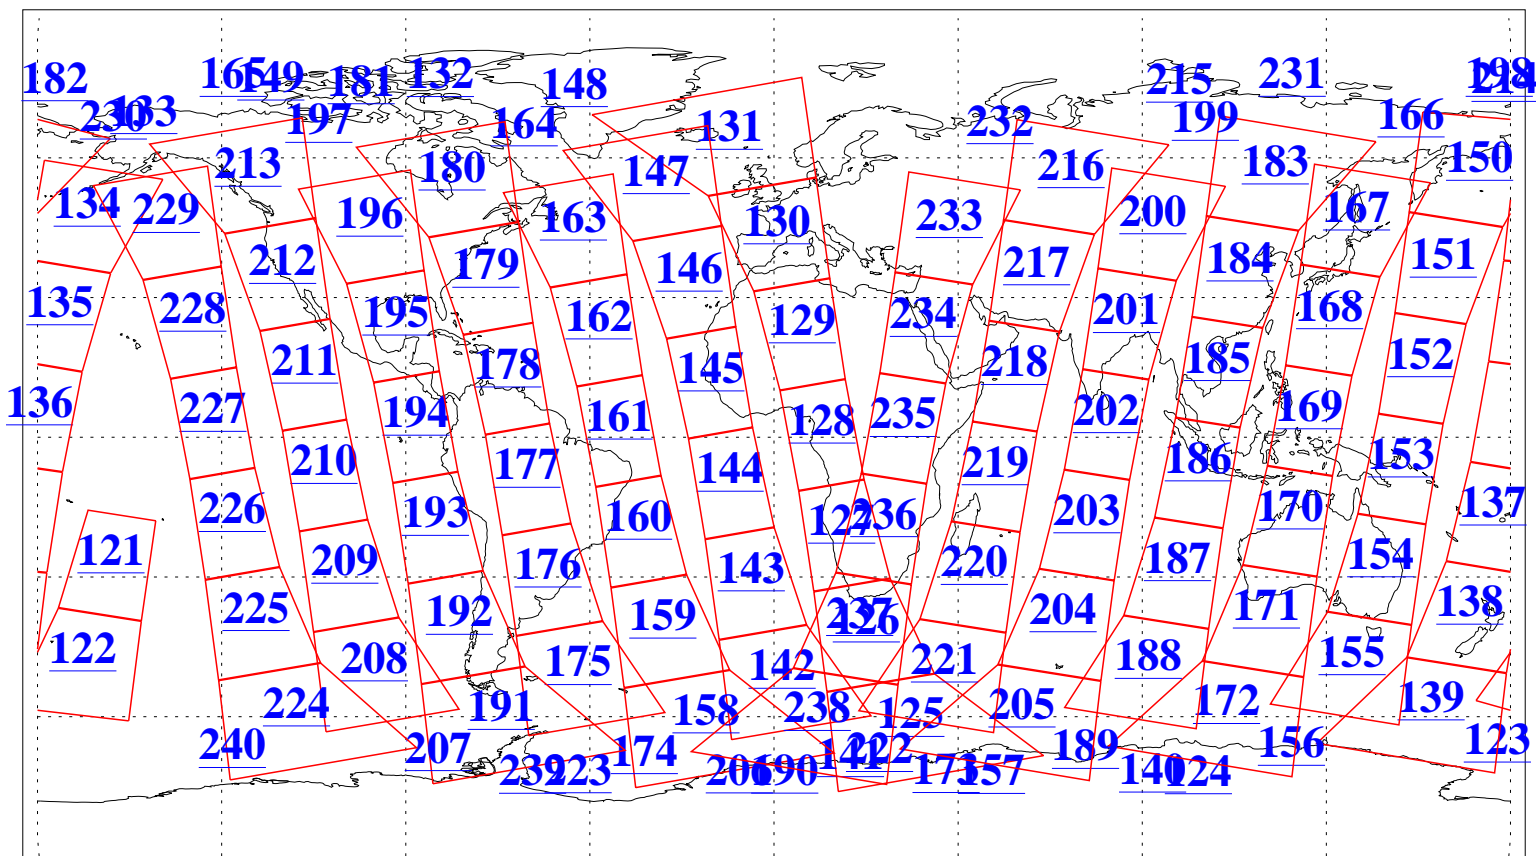

L1B Availability  
AMSU Granules: 240  
HSB Granules: 0  
AIRS Granules: 240

2 Mar 2010  
DoY 61  
Aqua Day 2859  
Granules: 1 to 120

Granules: 121 to 240

Legend: AMSU Available, HSB Available, AIRS Available

L1B Availability  
AMSU Granules: 240  
HSB Granules: 0  
AIRS Granules: 240

2 Mar 2010  
DoY 61  
Aqua Day 2859  
Ascending Granules

Descending Granules

Legend: AMSU Available, HSB Available, AIRS Available

L1B Availability  
 AMSU Granules: 240  
 HSB Granules: 0  
 AIRS Granules: 240

2 Mar 2010  
 DoY 61  
 Aqua Day 2859

Northern Hemisphere Granules

Southern Hemisphere Granules

Legend: AMSU Available, HSB Available, AIRS Available