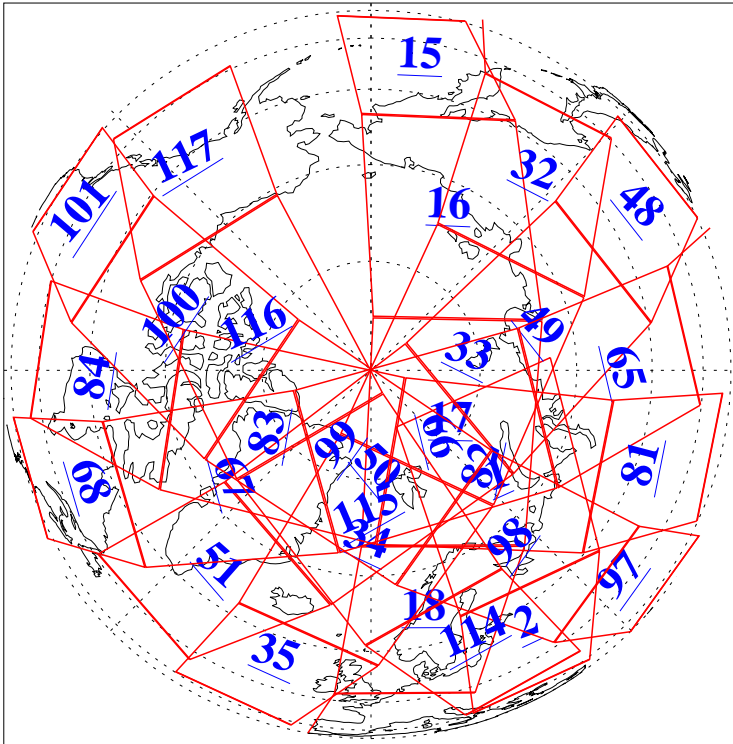

L1B Availability  
AMSU Granules: 240  
HSB Granules: 0  
AIRS Granules: 240

2 Mar 2010  
DoY 61  
Aqua Day 2859  
Granules: 1 to 120

Granules: 121 to 240

Legend: AMSU Available, HSB Available, AIRS Available

L1B Availability  
AMSU Granules: 240  
HSB Granules: 0  
AIRS Granules: 240

2 Mar 2010  
DoY 61  
Aqua Day 2859  
Ascending Granules

Descending Granules

Legend: AMSU Available, HSB Available, AIRS Available

L1B Availability  
 AMSU Granules: 240  
 HSB Granules: 0  
 AIRS Granules: 240

2 Mar 2010  
 DoY 61  
 Aqua Day 2859

Northern Hemisphere Granules

Southern Hemisphere Granules

Legend: AMSU Available, HSB Available, AIRS Available