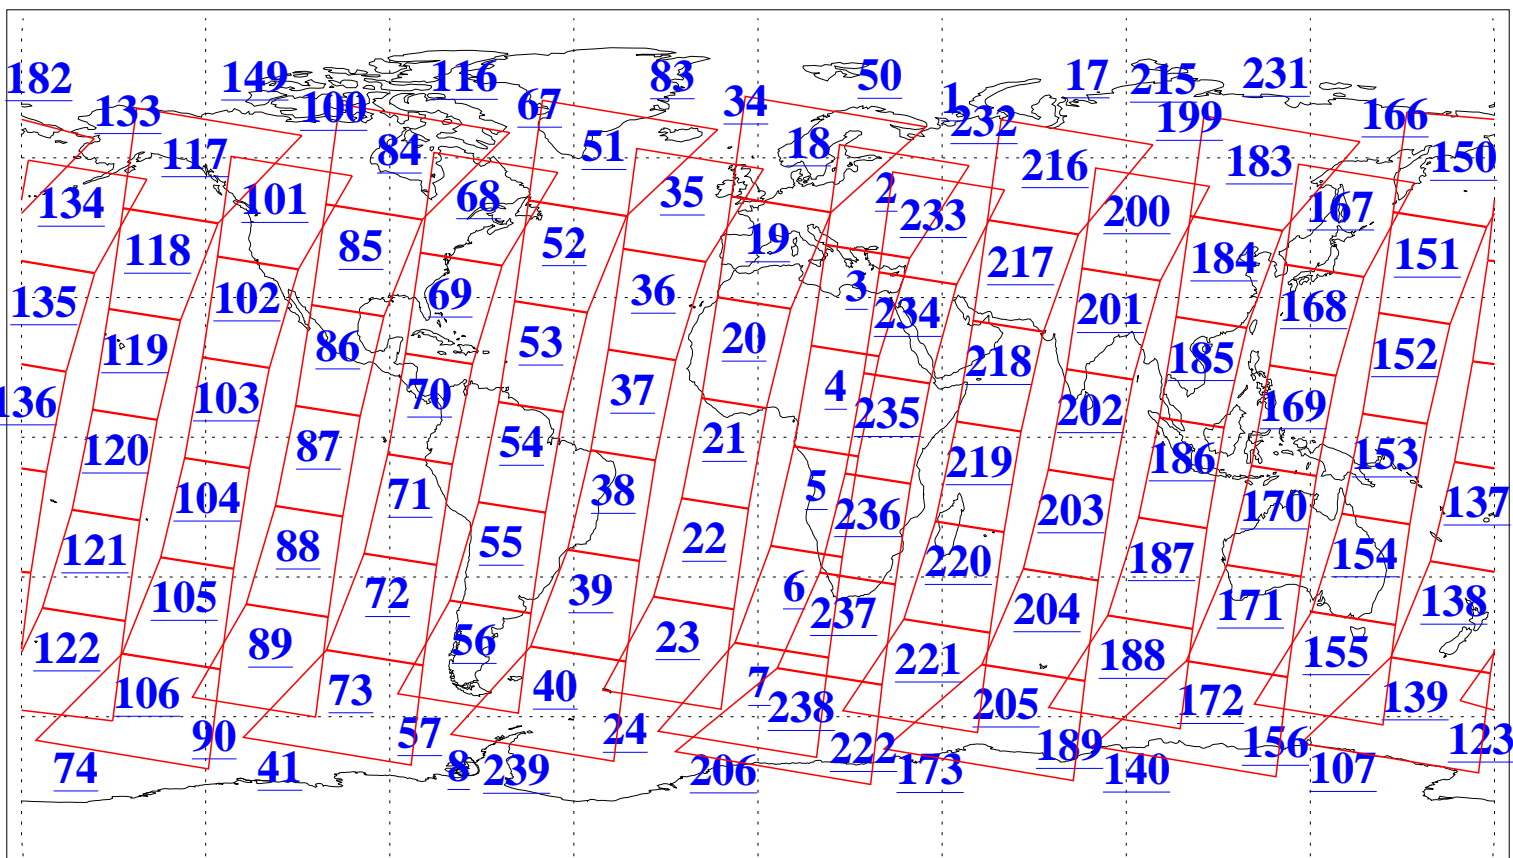

L1B Availability  
AMSU Granules: 240  
HSB Granules: 0  
AIRS Granules: 240

2 Mar 2010  
DoY 61  
Aqua Day 2859  
Granules: 1 to 120

Granules: 121 to 240

Legend: AMSU Available, HSB Available, AIRS Available

L1B Availability  
AMSU Granules: 240  
HSB Granules: 0  
AIRS Granules: 240

2 Mar 2010  
DoY 61  
Aqua Day 2859  
Ascending Granules

Descending Granules

Legend: AMSU Available, HSB Available, AIRS Available

L1B Availability  
 AMSU Granules: 240  
 HSB Granules: 0  
 AIRS Granules: 240

2 Mar 2010  
 DoY 61  
 Aqua Day 2859

Northern Hemisphere Granules

Southern Hemisphere Granules

Legend: AMSU Available, HSB Available, AIRS Available