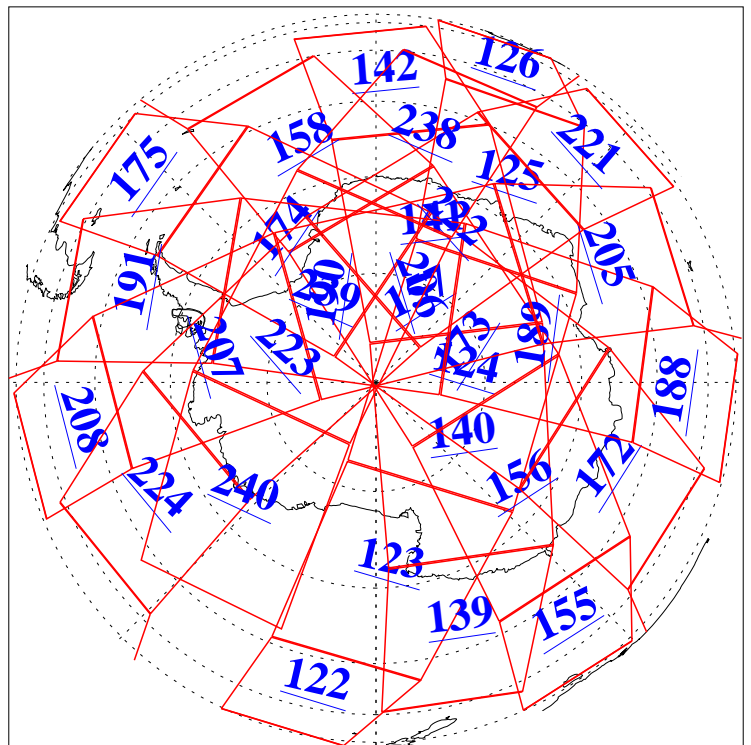

L1B Availability  
AMSU Granules: 240  
HSB Granules: 0  
AIRS Granules: 240

2 Mar 2010  
DoY 61  
Aqua Day 2859  
Granules: 1 to 120

Granules: 121 to 240

Legend: AMSU Available, HSB Available, AIRS Available

L1B Availability  
AMSU Granules: 240  
HSB Granules: 0  
AIRS Granules: 240

2 Mar 2010  
DoY 61  
Aqua Day 2859  
Ascending Granules

Descending Granules

Legend: AMSU Available, HSB Available, AIRS Available

L1B Availability  
 AMSU Granules: 240  
 HSB Granules: 0  
 AIRS Granules: 240

2 Mar 2010  
 DoY 61  
 Aqua Day 2859

Northern Hemisphere Granules

Southern Hemisphere Granules

Legend: AMSU Available, HSB Available, AIRS Available