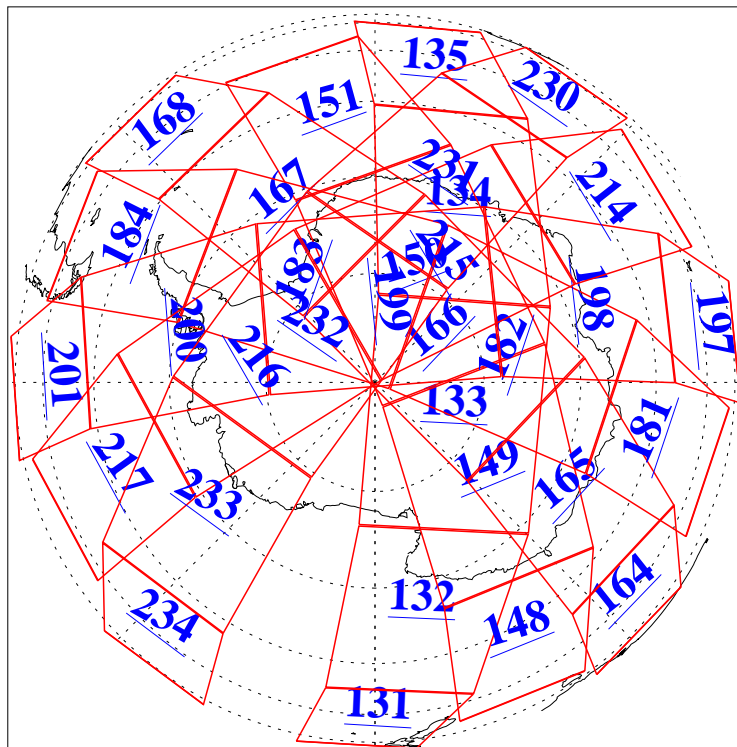

L1B Availability
AMSU Granules: 240
HSB Granules: 0
AIRS Granules: 240

1 Mar 2010
DoY 60
Aqua Day 2858
Granules: 1 to 120

Granules: 121 to 240

Legend: AMSU Available, HSB Available, AIRS Available

L1B Availability
AMSU Granules: 240
HSB Granules: 0
AIRS Granules: 240

1 Mar 2010
DoY 60
Aqua Day 2858

Ascending Granules

Descending Granules

Legend: AMSU Available, HSB Available, AIRS Available

L1B Availability
AMSU Granules: 240
HSB Granules: 0
AIRS Granules: 240

1 Mar 2010
DoY 60
Aqua Day 2858

Northern Hemisphere Granules

Southern Hemisphere Granules

Legend: AMSU Available, HSB Available, AIRS Available