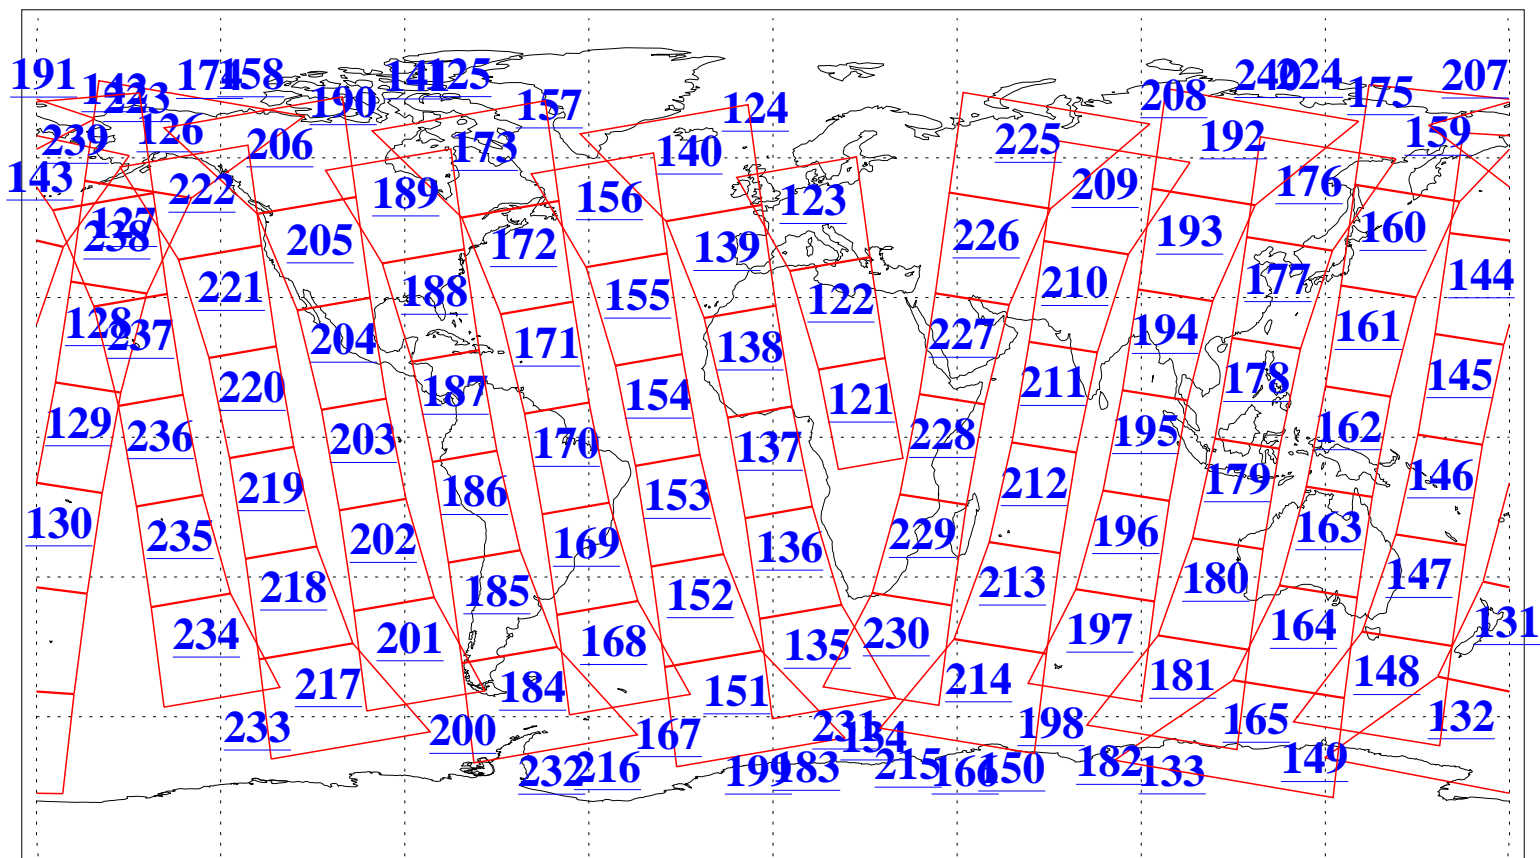

L1B Availability
AMSU Granules: 240
HSB Granules: 0
AIRS Granules: 240

1 Mar 2010
DoY 60
Aqua Day 2858
Granules: 1 to 120

Granules: 121 to 240

Legend: AMSU Available, HSB Available, AIRS Available

L1B Availability
AMSU Granules: 240
HSB Granules: 0
AIRS Granules: 240

1 Mar 2010
DoY 60
Aqua Day 2858

Ascending Granules

Descending Granules

Legend: AMSU Available, HSB Available, AIRS Available

L1B Availability
AMSU Granules: 240
HSB Granules: 0
AIRS Granules: 240

1 Mar 2010
DoY 60
Aqua Day 2858

Northern Hemisphere Granules

Southern Hemisphere Granules

Legend: AMSU Available, HSB Available, AIRS Available