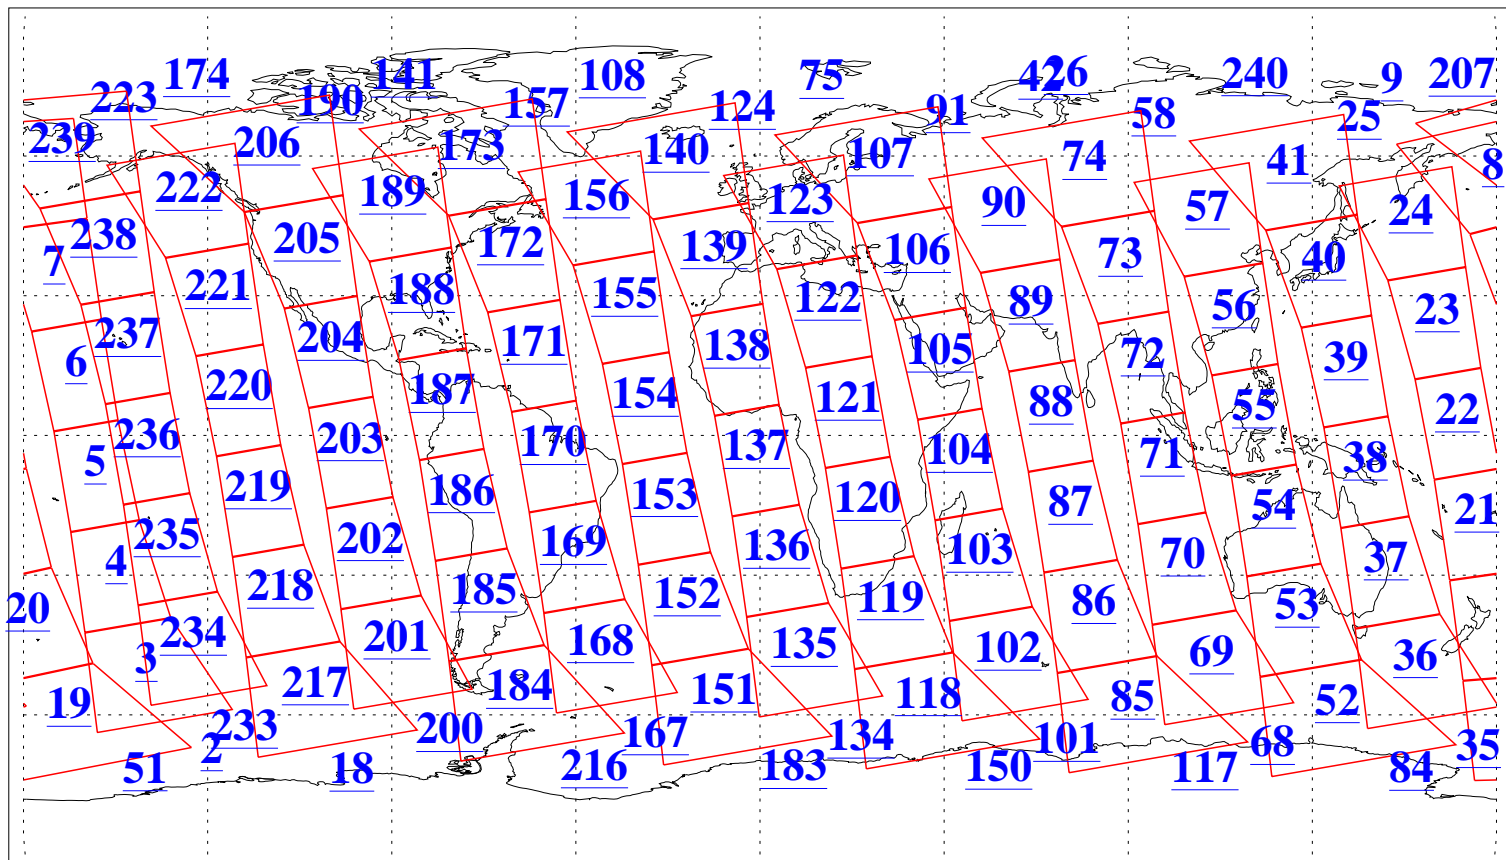

L1B Availability
AMSU Granules: 240
HSB Granules: 0
AIRS Granules: 240

1 Mar 2010
DoY 60
Aqua Day 2858
Granules: 1 to 120

Granules: 121 to 240

Legend: AMSU Available, HSB Available, AIRS Available

L1B Availability
AMSU Granules: 240
HSB Granules: 0
AIRS Granules: 240

1 Mar 2010
DoY 60
Aqua Day 2858

Ascending Granules

Descending Granules

Legend: AMSU Available, HSB Available, AIRS Available

L1B Availability
AMSU Granules: 240
HSB Granules: 0
AIRS Granules: 240

1 Mar 2010
DoY 60
Aqua Day 2858

Northern Hemisphere Granules

Southern Hemisphere Granules

Legend: AMSU Available, HSB Available, AIRS Available