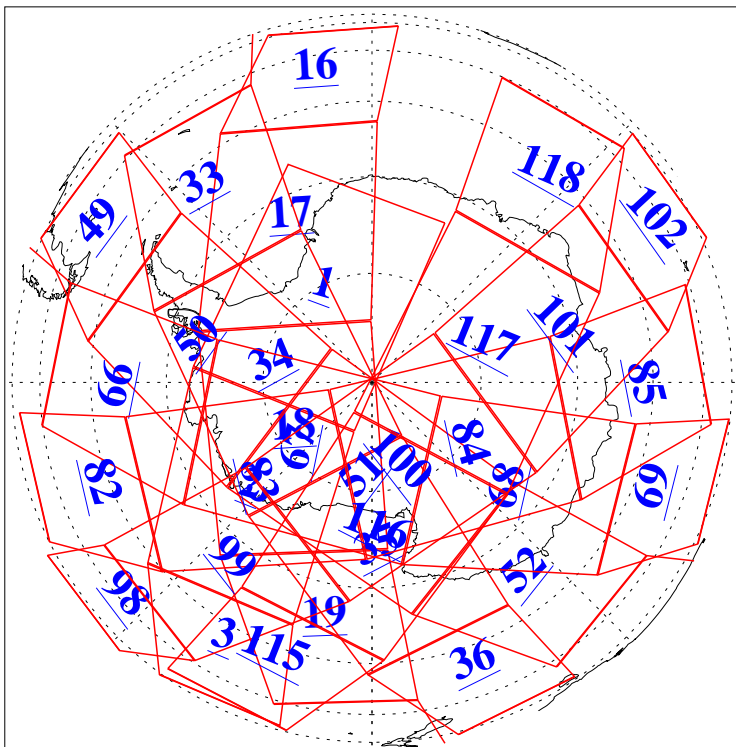

L1B Availability
AMSU Granules: 240
HSB Granules: 0
AIRS Granules: 240

1 Mar 2010
DoY 60
Aqua Day 2858
Granules: 1 to 120

Granules: 121 to 240

Legend: AMSU Available, HSB Available, AIRS Available

L1B Availability
AMSU Granules: 240
HSB Granules: 0
AIRS Granules: 240

1 Mar 2010
DoY 60
Aqua Day 2858

Ascending Granules

Descending Granules

Legend: AMSU Available, HSB Available, AIRS Available

L1B Availability
AMSU Granules: 240
HSB Granules: 0
AIRS Granules: 240

1 Mar 2010
DoY 60
Aqua Day 2858

Northern Hemisphere Granules

Southern Hemisphere Granules

Legend: AMSU Available, HSB Available, AIRS Available