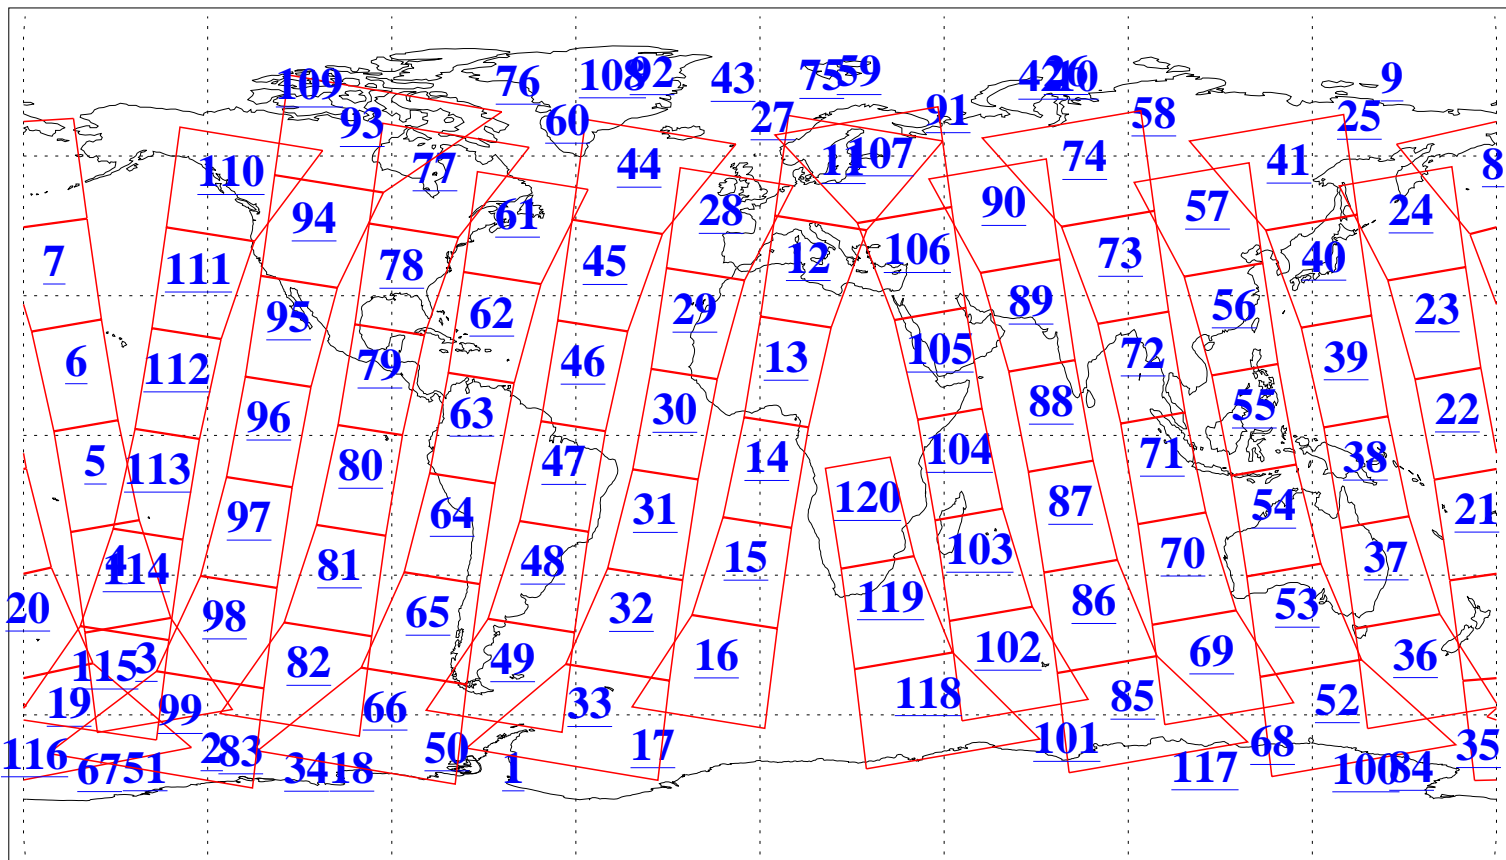

L1B Availability
AMSU Granules: 240
HSB Granules: 0
AIRS Granules: 240

1 Mar 2010
DoY 60
Aqua Day 2858
Granules: 1 to 120

Granules: 121 to 240

Legend: AMSU Available, HSB Available, AIRS Available

L1B Availability
AMSU Granules: 240
HSB Granules: 0
AIRS Granules: 240

1 Mar 2010
DoY 60
Aqua Day 2858

Ascending Granules

Descending Granules

Legend: AMSU Available, HSB Available, AIRS Available

L1B Availability
AMSU Granules: 240
HSB Granules: 0
AIRS Granules: 240

1 Mar 2010
DoY 60
Aqua Day 2858

Northern Hemisphere Granules

Southern Hemisphere Granules

Legend: AMSU Available, HSB Available, AIRS Available