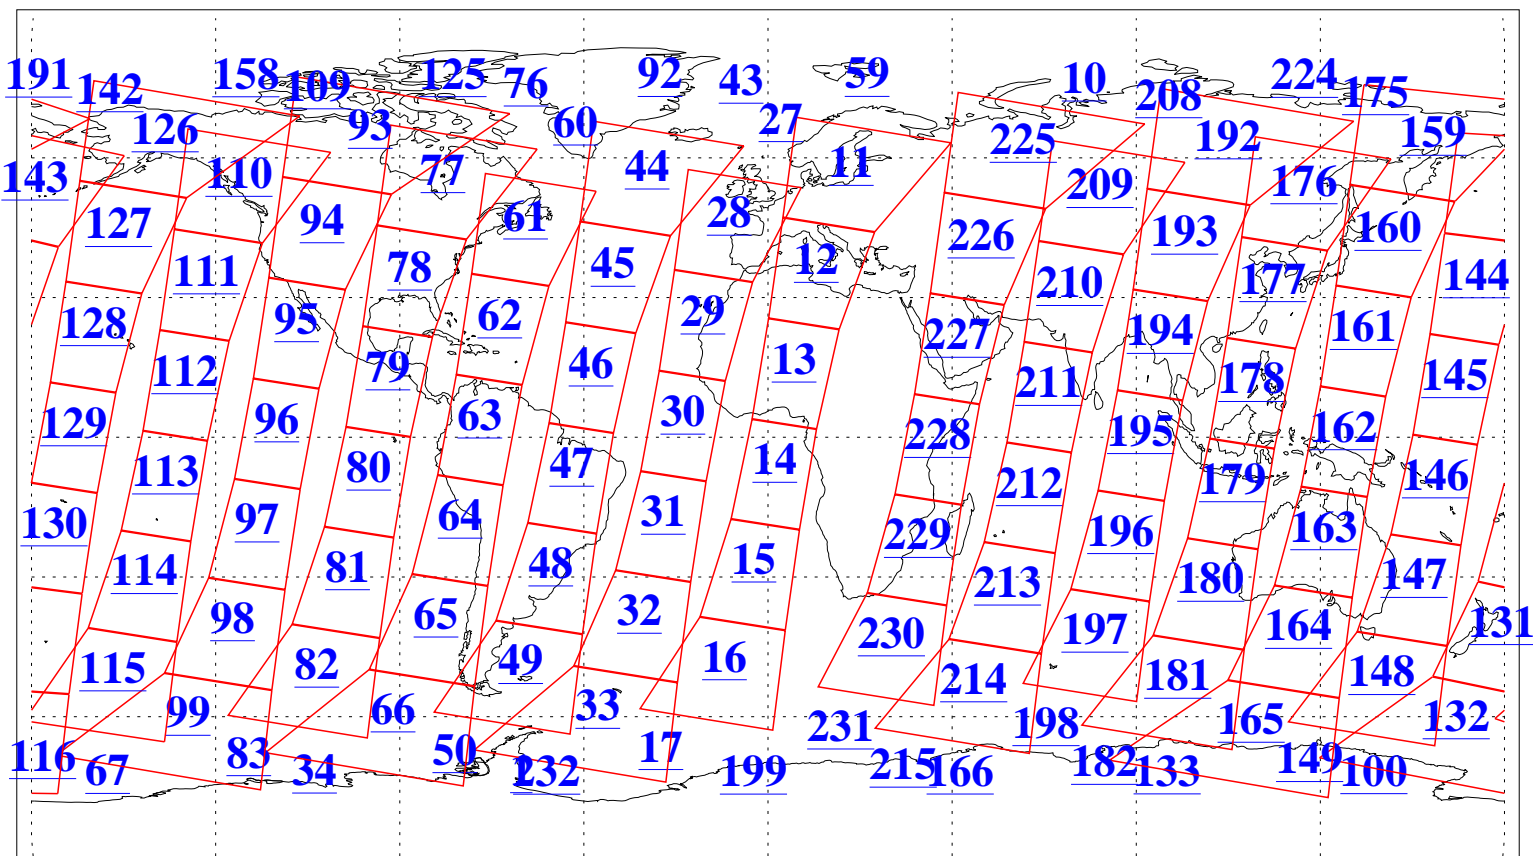

L1B Availability
AMSU Granules: 240
HSB Granules: 0
AIRS Granules: 240

1 Mar 2010
DoY 60
Aqua Day 2858
Granules: 1 to 120

Granules: 121 to 240

Legend: AMSU Available, HSB Available, AIRS Available

L1B Availability
AMSU Granules: 240
HSB Granules: 0
AIRS Granules: 240

1 Mar 2010
DoY 60
Aqua Day 2858

Ascending Granules

Descending Granules

Legend: AMSU Available, HSB Available, AIRS Available

L1B Availability
AMSU Granules: 240
HSB Granules: 0
AIRS Granules: 240

1 Mar 2010
DoY 60
Aqua Day 2858

Northern Hemisphere Granules

Southern Hemisphere Granules

Legend: AMSU Available, HSB Available, AIRS Available