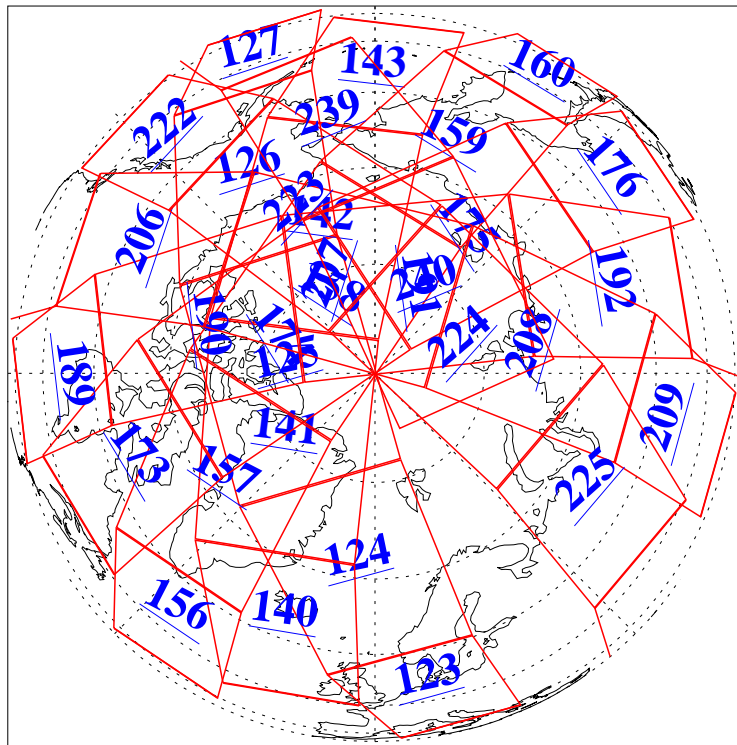

L1B Availability
AMSU Granules: 240
HSB Granules: 0
AIRS Granules: 240

1 Mar 2010
DoY 60
Aqua Day 2858
Granules: 1 to 120

Granules: 121 to 240

Legend: AMSU Available, HSB Available, AIRS Available

L1B Availability
AMSU Granules: 240
HSB Granules: 0
AIRS Granules: 240

1 Mar 2010
DoY 60
Aqua Day 2858

Ascending Granules

Descending Granules

Legend: AMSU Available, HSB Available, AIRS Available

L1B Availability
AMSU Granules: 240
HSB Granules: 0
AIRS Granules: 240

1 Mar 2010
DoY 60
Aqua Day 2858

Northern Hemisphere Granules

Southern Hemisphere Granules

Legend: AMSU Available, HSB Available, AIRS Available