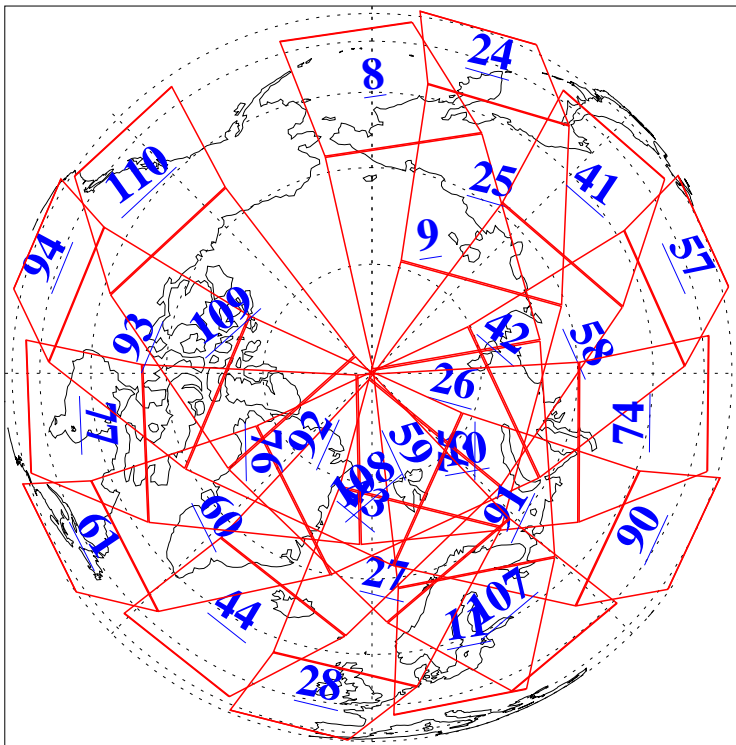

L1B Availability
AMSU Granules: 240
HSB Granules: 0
AIRS Granules: 240

1 Mar 2010
DoY 60
Aqua Day 2858
Granules: 1 to 120

Granules: 121 to 240

Legend: AMSU Available, HSB Available, AIRS Available

L1B Availability
AMSU Granules: 240
HSB Granules: 0
AIRS Granules: 240

1 Mar 2010
DoY 60
Aqua Day 2858

Ascending Granules

Descending Granules

Legend: AMSU Available, HSB Available, AIRS Available

L1B Availability
AMSU Granules: 240
HSB Granules: 0
AIRS Granules: 240

1 Mar 2010
DoY 60
Aqua Day 2858

Northern Hemisphere Granules

Southern Hemisphere Granules

Legend: AMSU Available, HSB Available, AIRS Available